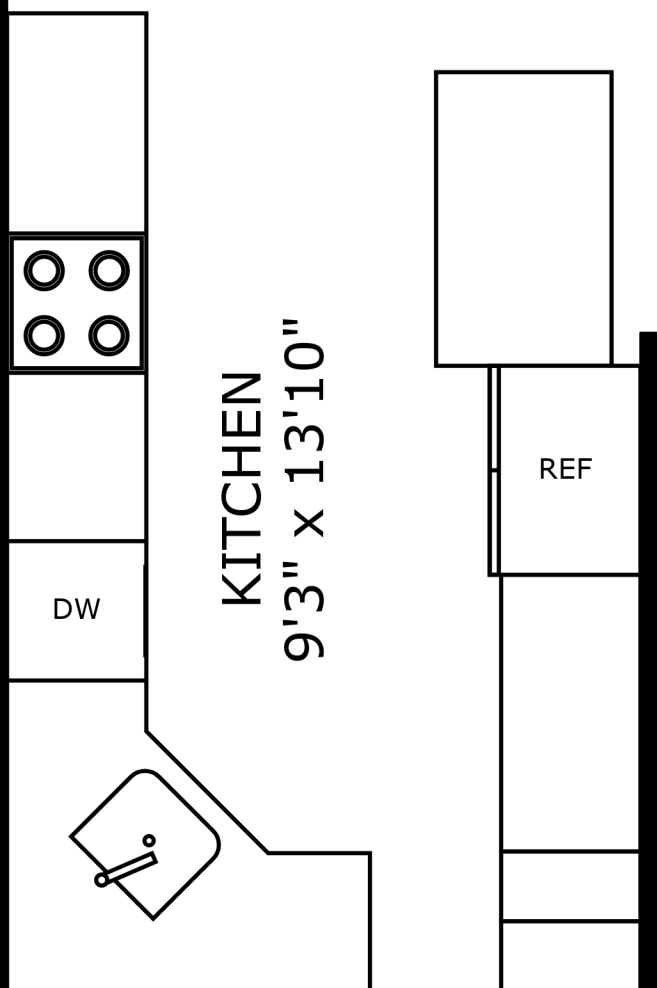

BALCONY
24'9" x 4'8"

BALCONY
25'0" x 4'8"

DINING AREA
9'3" x 12'2"

BEDROOM
13'0" x 13'9"

PRIMARY BEDROOM
11'10" x 17'3"

LIVING ROOM
15'5" x 26'0"

PANTRY/STORAGE
6'5" x 8'6"

BATH
5'2" x 8'6"

BATH
6'4" x 8'6"

W.I.C.
6'2" x 8'6"