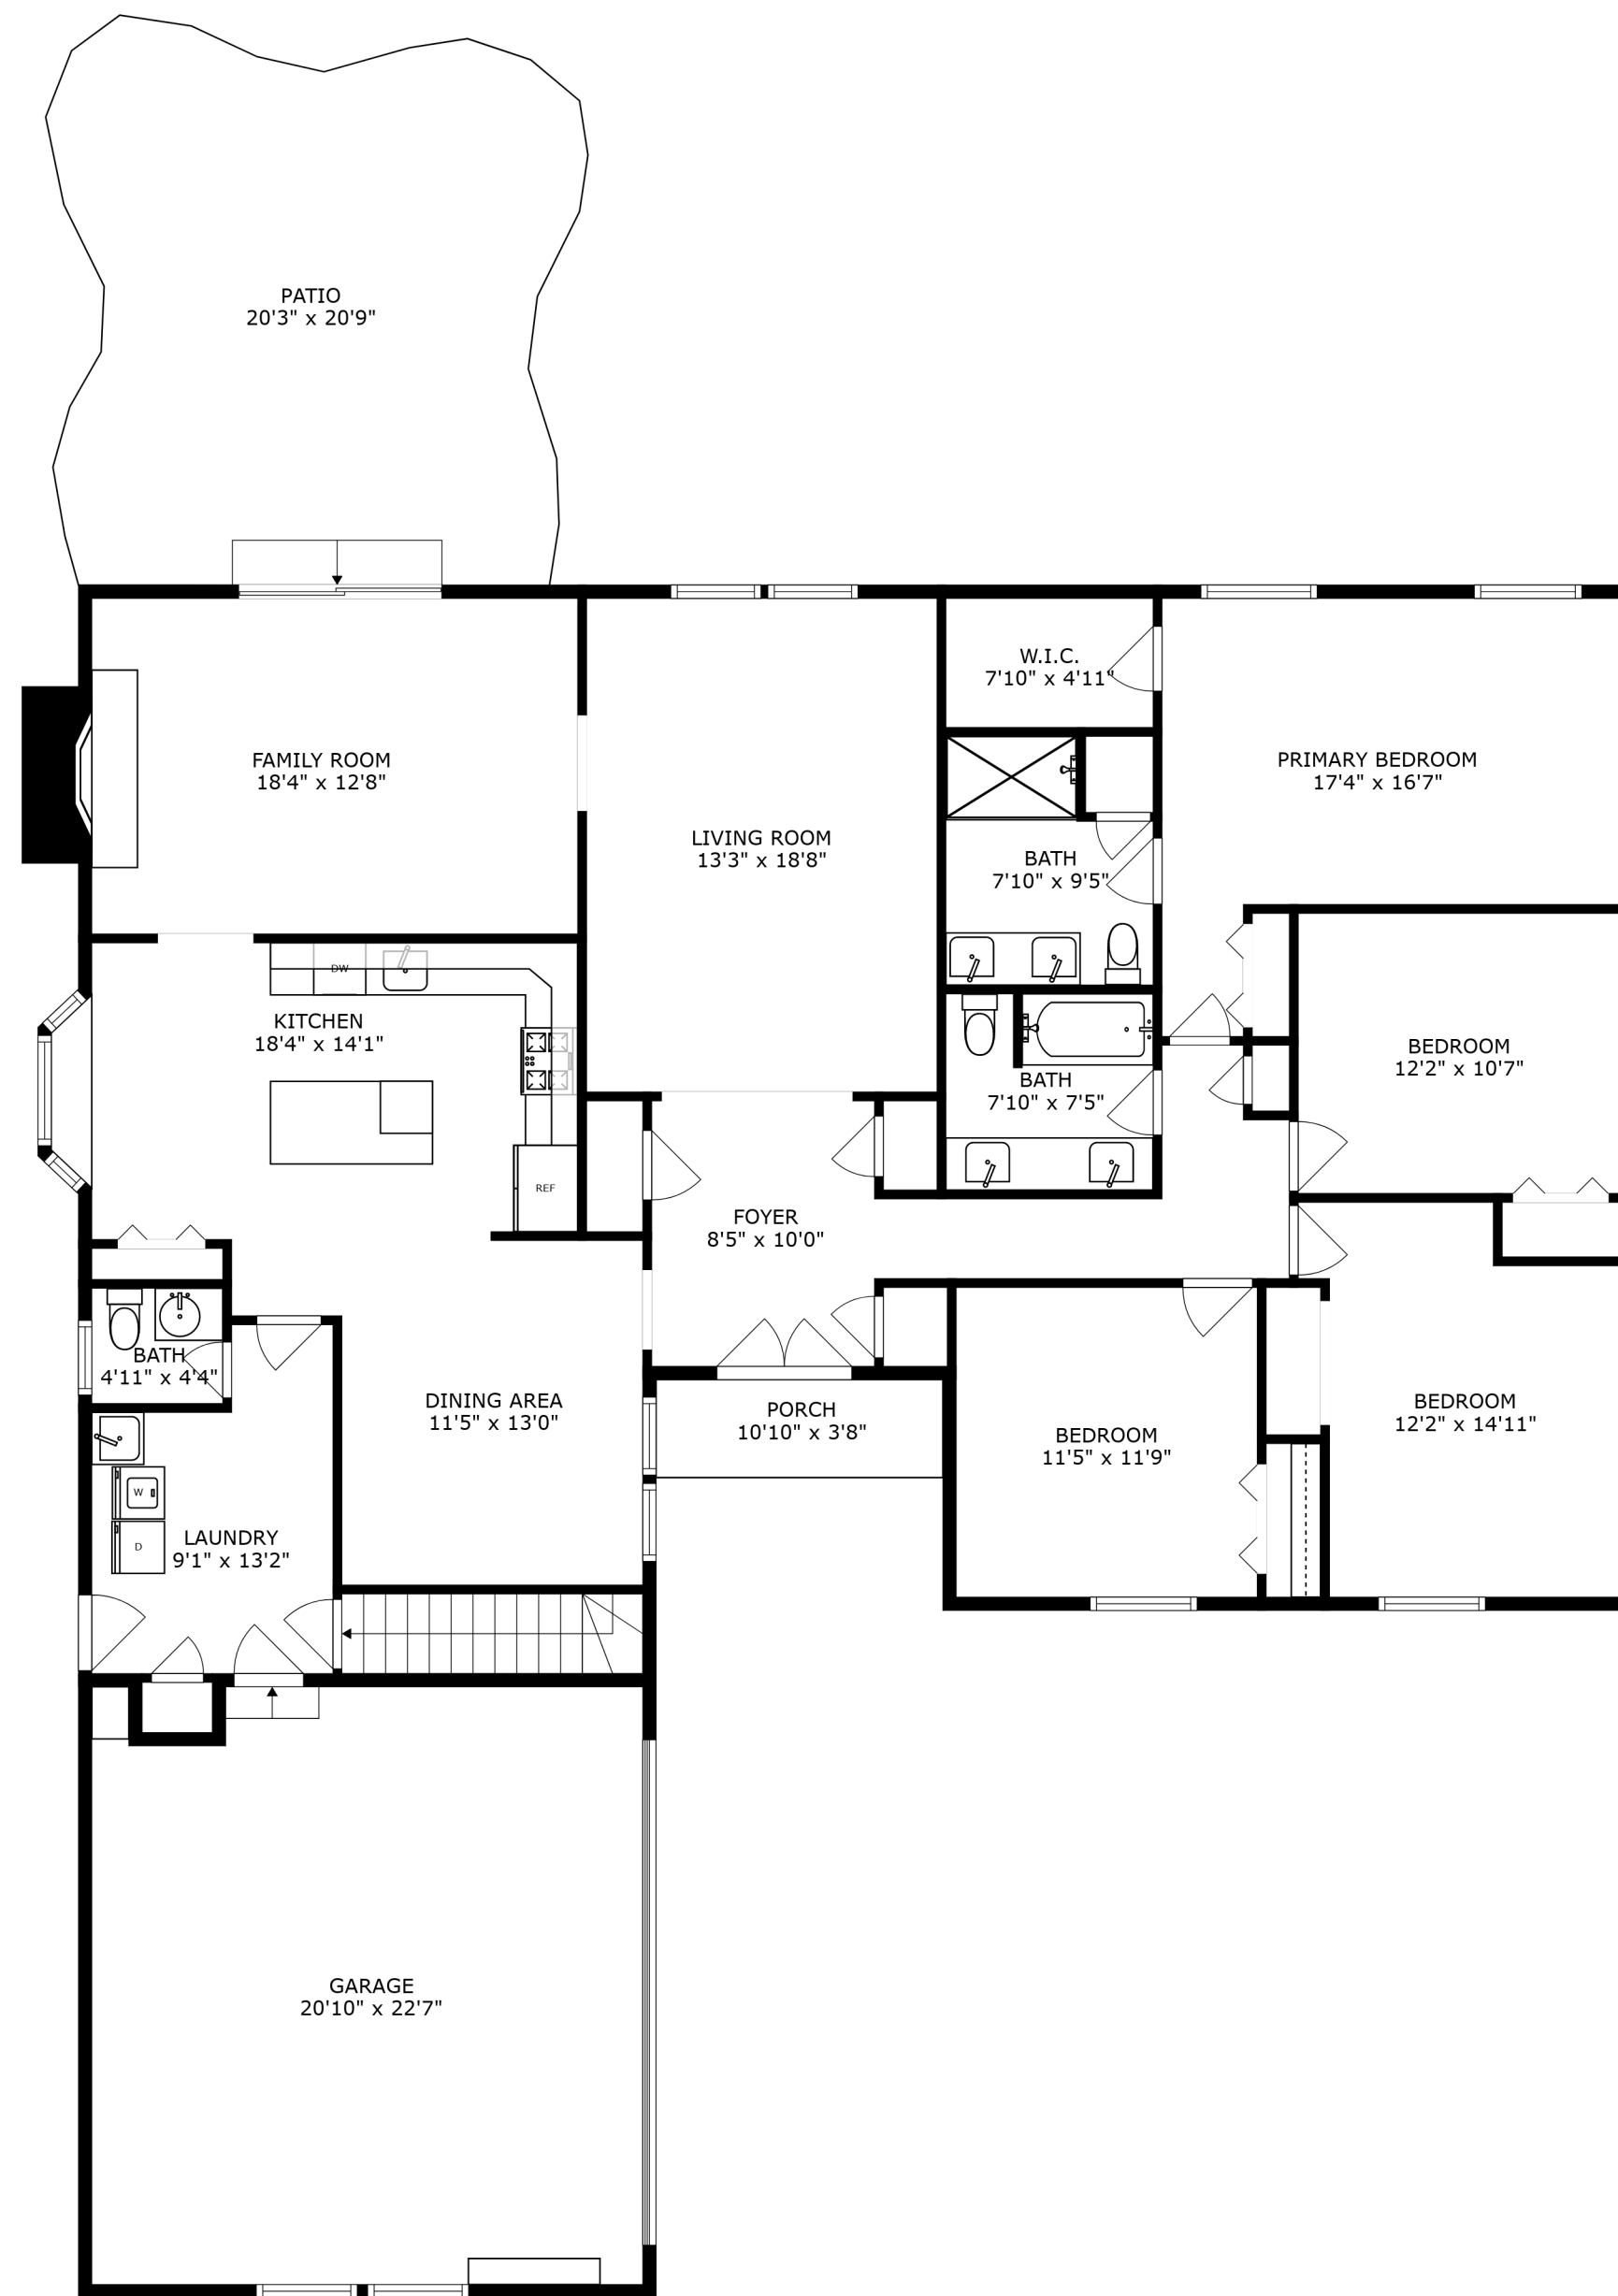

SIZES AND DIMENSIONS ARE APPROXIMATE, ACTUAL MAY VARY.

SIZES AND DIMENSIONS ARE APPROXIMATE, ACTUAL MAY VARY.

ELECTRICAL ROOM
18'8" x 14'10"

BASEMENT
18'8" x 25'11"