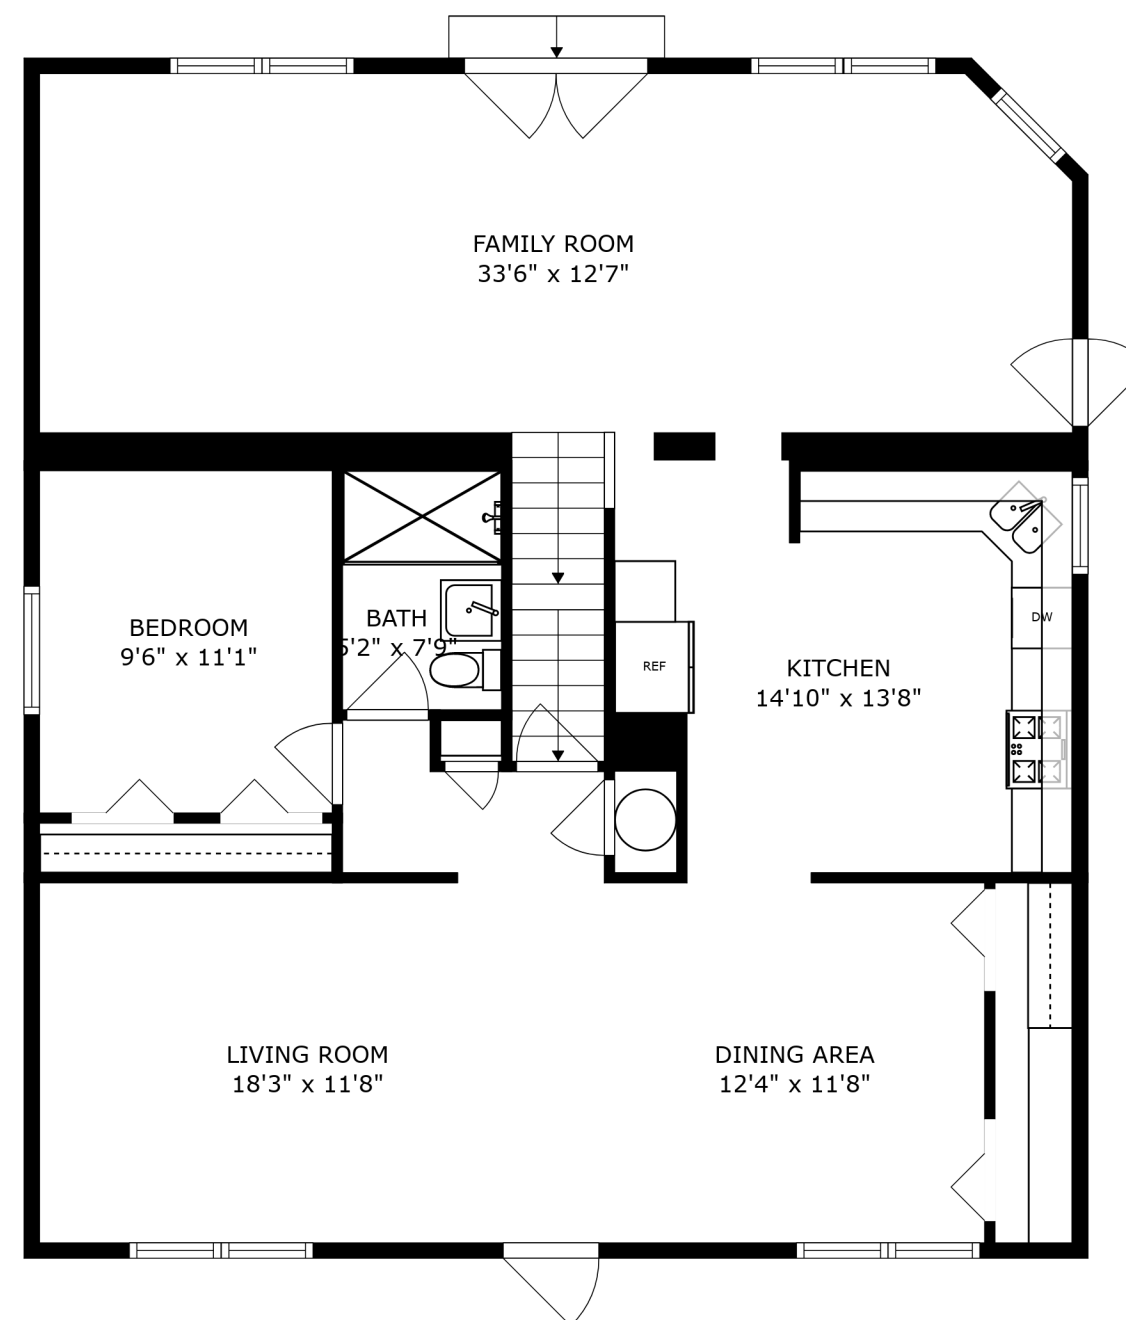

PATIO
21'1" x 16'2"

FLOOR 2

FLOOR 3

FLOOR 1

SIZES AND DIMENSIONS ARE APPROXIMATE, ACTUAL MAY VARY.

SIZES AND DIMENSIONS ARE APPROXIMATE, ACTUAL MAY VARY.

PATIO
21'1" x 16'2"

SIZES AND DIMENSIONS ARE APPROXIMATE, ACTUAL MAY VARY.

BASEMENT
33'5" x 25'1"