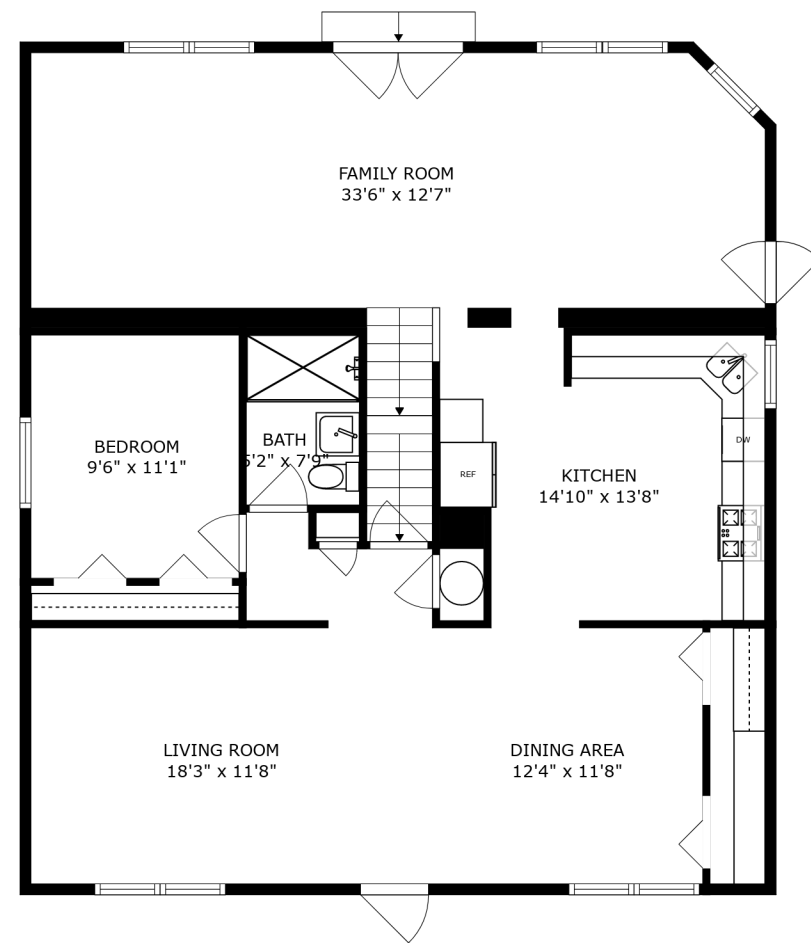

PATIO
21'1" x 16'2"

FLOOR 2

FLOOR 3

FLOOR 1

SIZES AND DIMENSIONS ARE APPROXIMATE, ACTUAL MAY VARY.

SIZES AND DIMENSIONS ARE APPROXIMATE, ACTUAL MAY VARY.

PATIO
21'1" x 16'2"

SIZES AND DIMENSIONS ARE APPROXIMATE, ACTUAL MAY VARY.

BASEMENT
33'5" x 25'1"