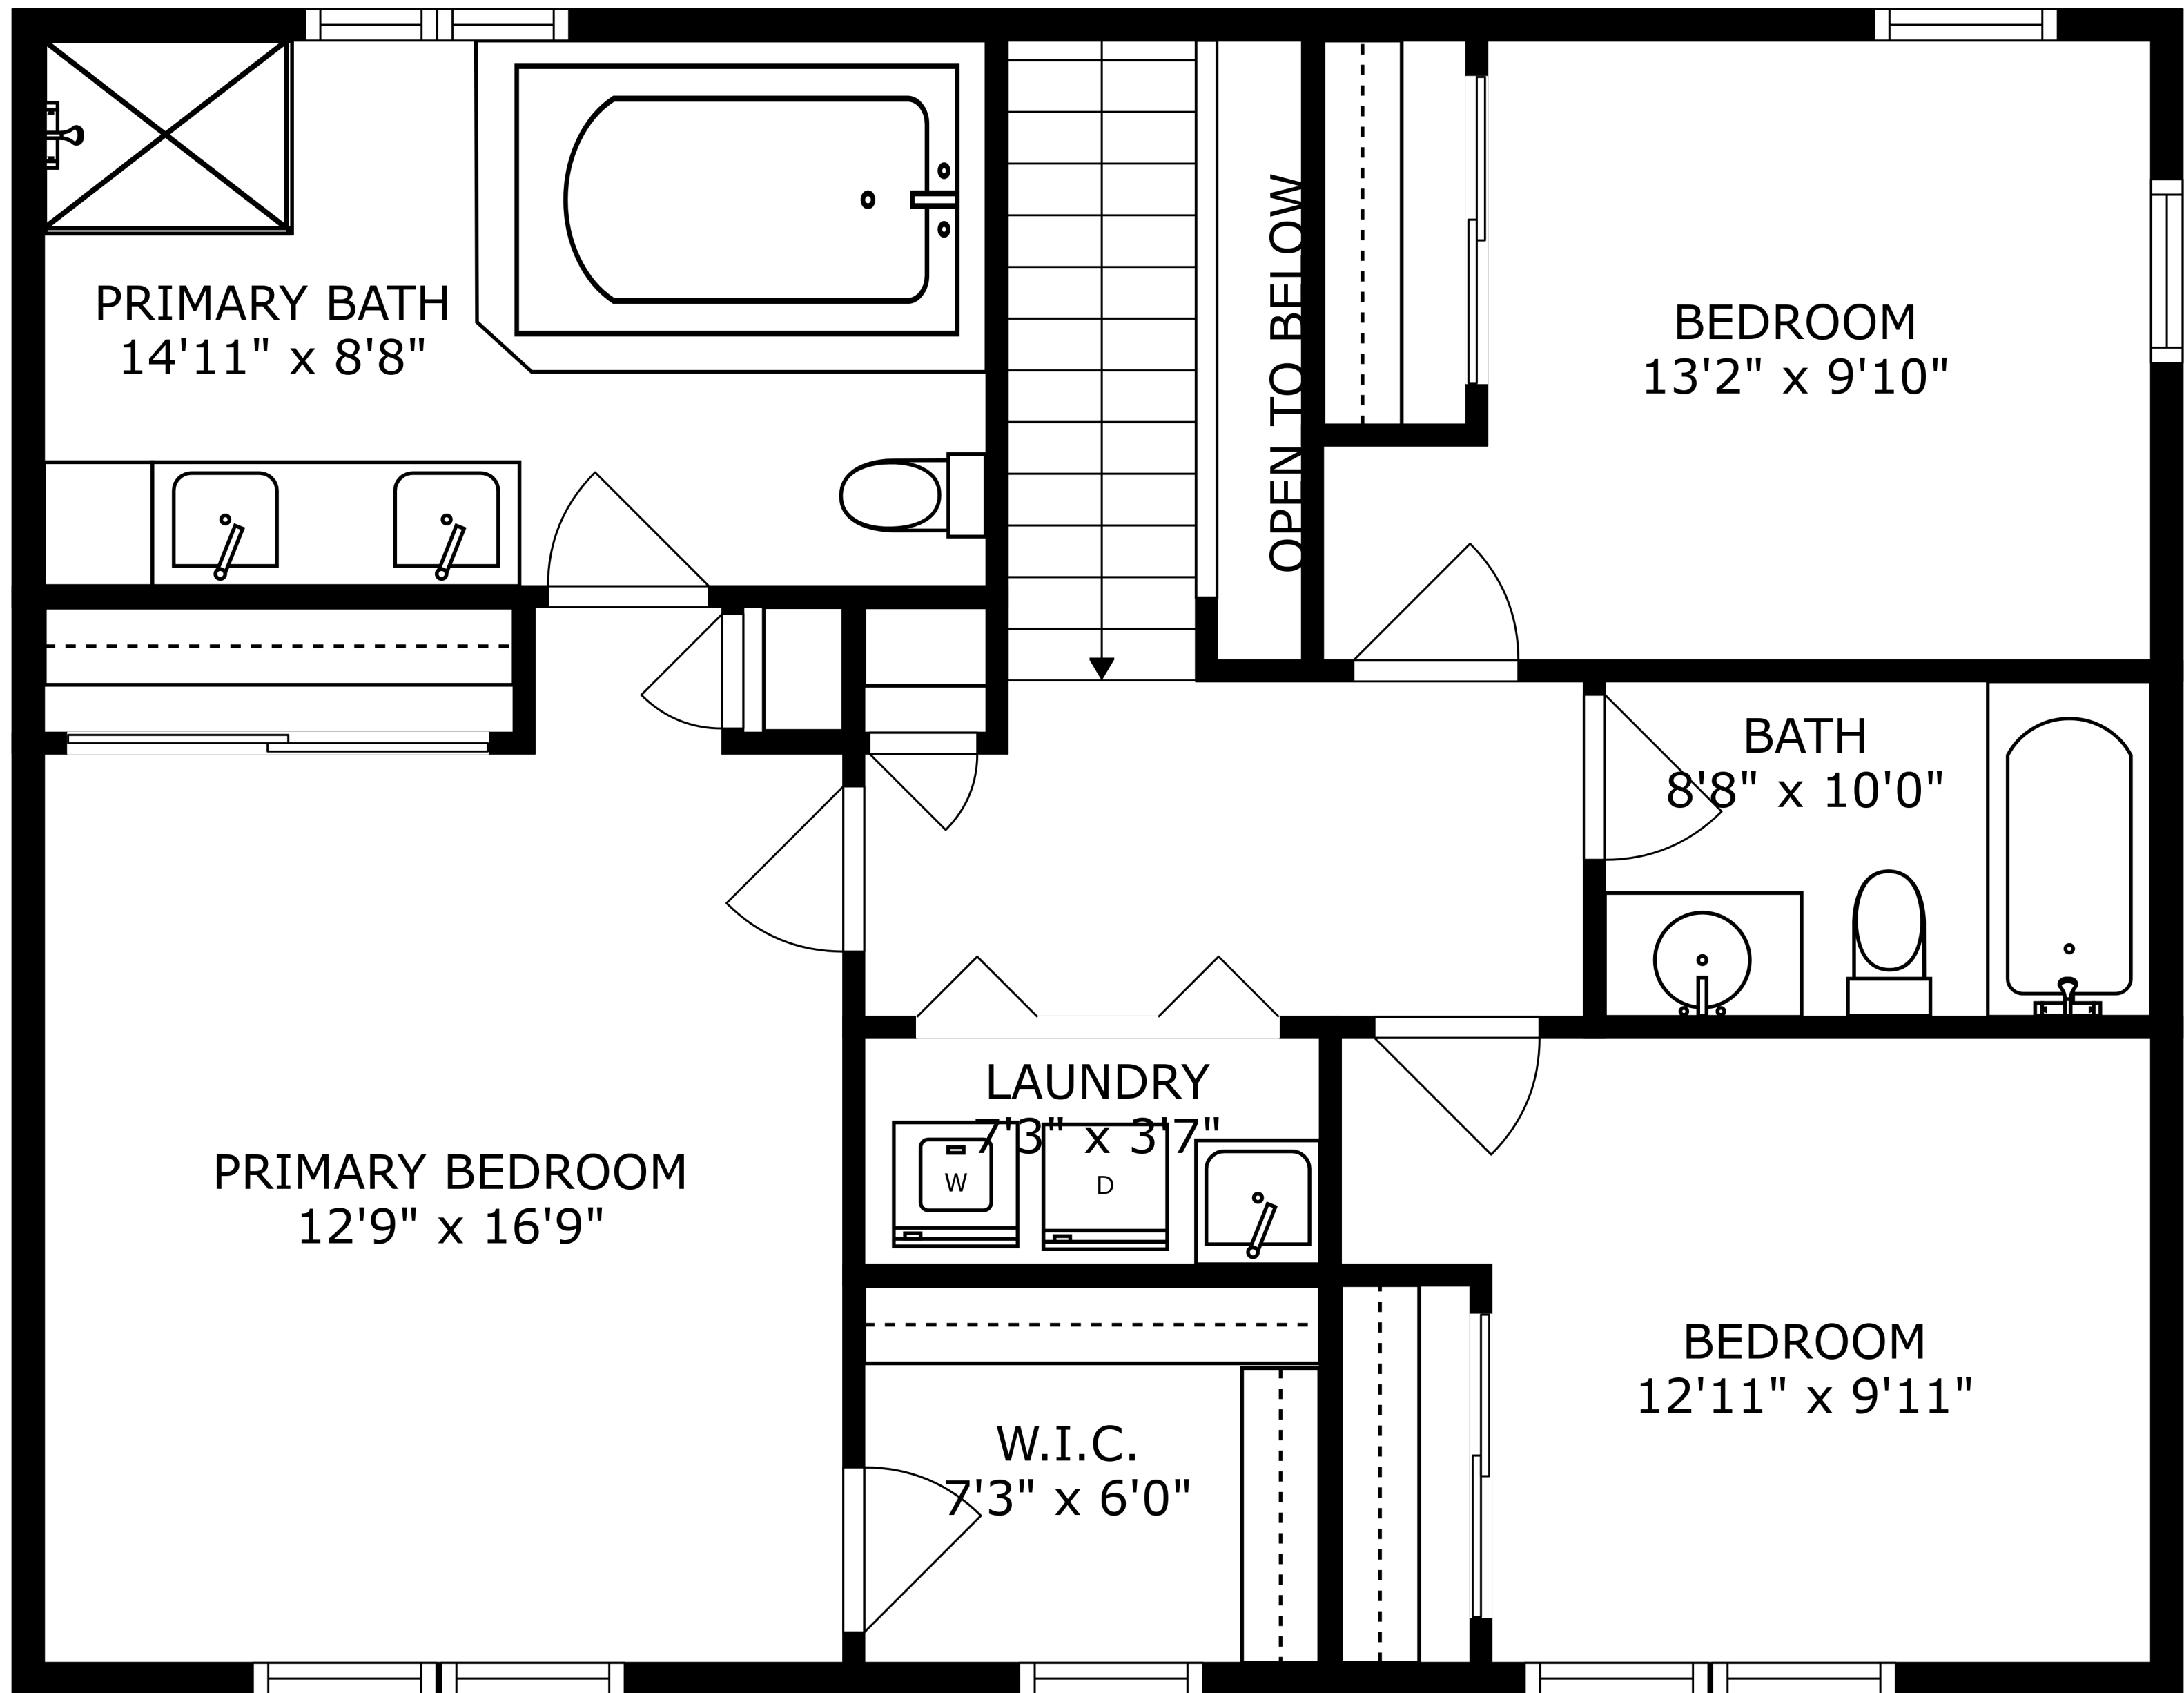

PATIO
21'1" x 16'2"

FLOOR 2

FLOOR 3

FLOOR 1

SIZES AND DIMENSIONS ARE APPROXIMATE, ACTUAL MAY VARY.

SIZES AND DIMENSIONS ARE APPROXIMATE, ACTUAL MAY VARY.

PATIO
21'1" x 16'2"

SIZES AND DIMENSIONS ARE APPROXIMATE, ACTUAL MAY VARY.

BASEMENT
33'5" x 25'1"