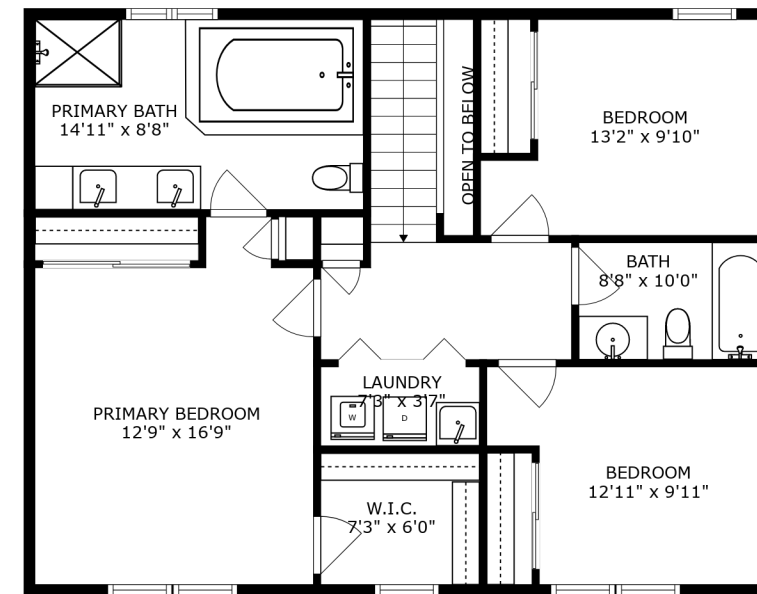

PATIO
21'1" x 16'2"

FLOOR 2

FLOOR 3

FLOOR 1

SIZES AND DIMENSIONS ARE APPROXIMATE, ACTUAL MAY VARY.

SIZES AND DIMENSIONS ARE APPROXIMATE, ACTUAL MAY VARY.

PATIO
21'1" x 16'2"

SIZES AND DIMENSIONS ARE APPROXIMATE, ACTUAL MAY VARY.

BASEMENT
33'5" x 25'1"