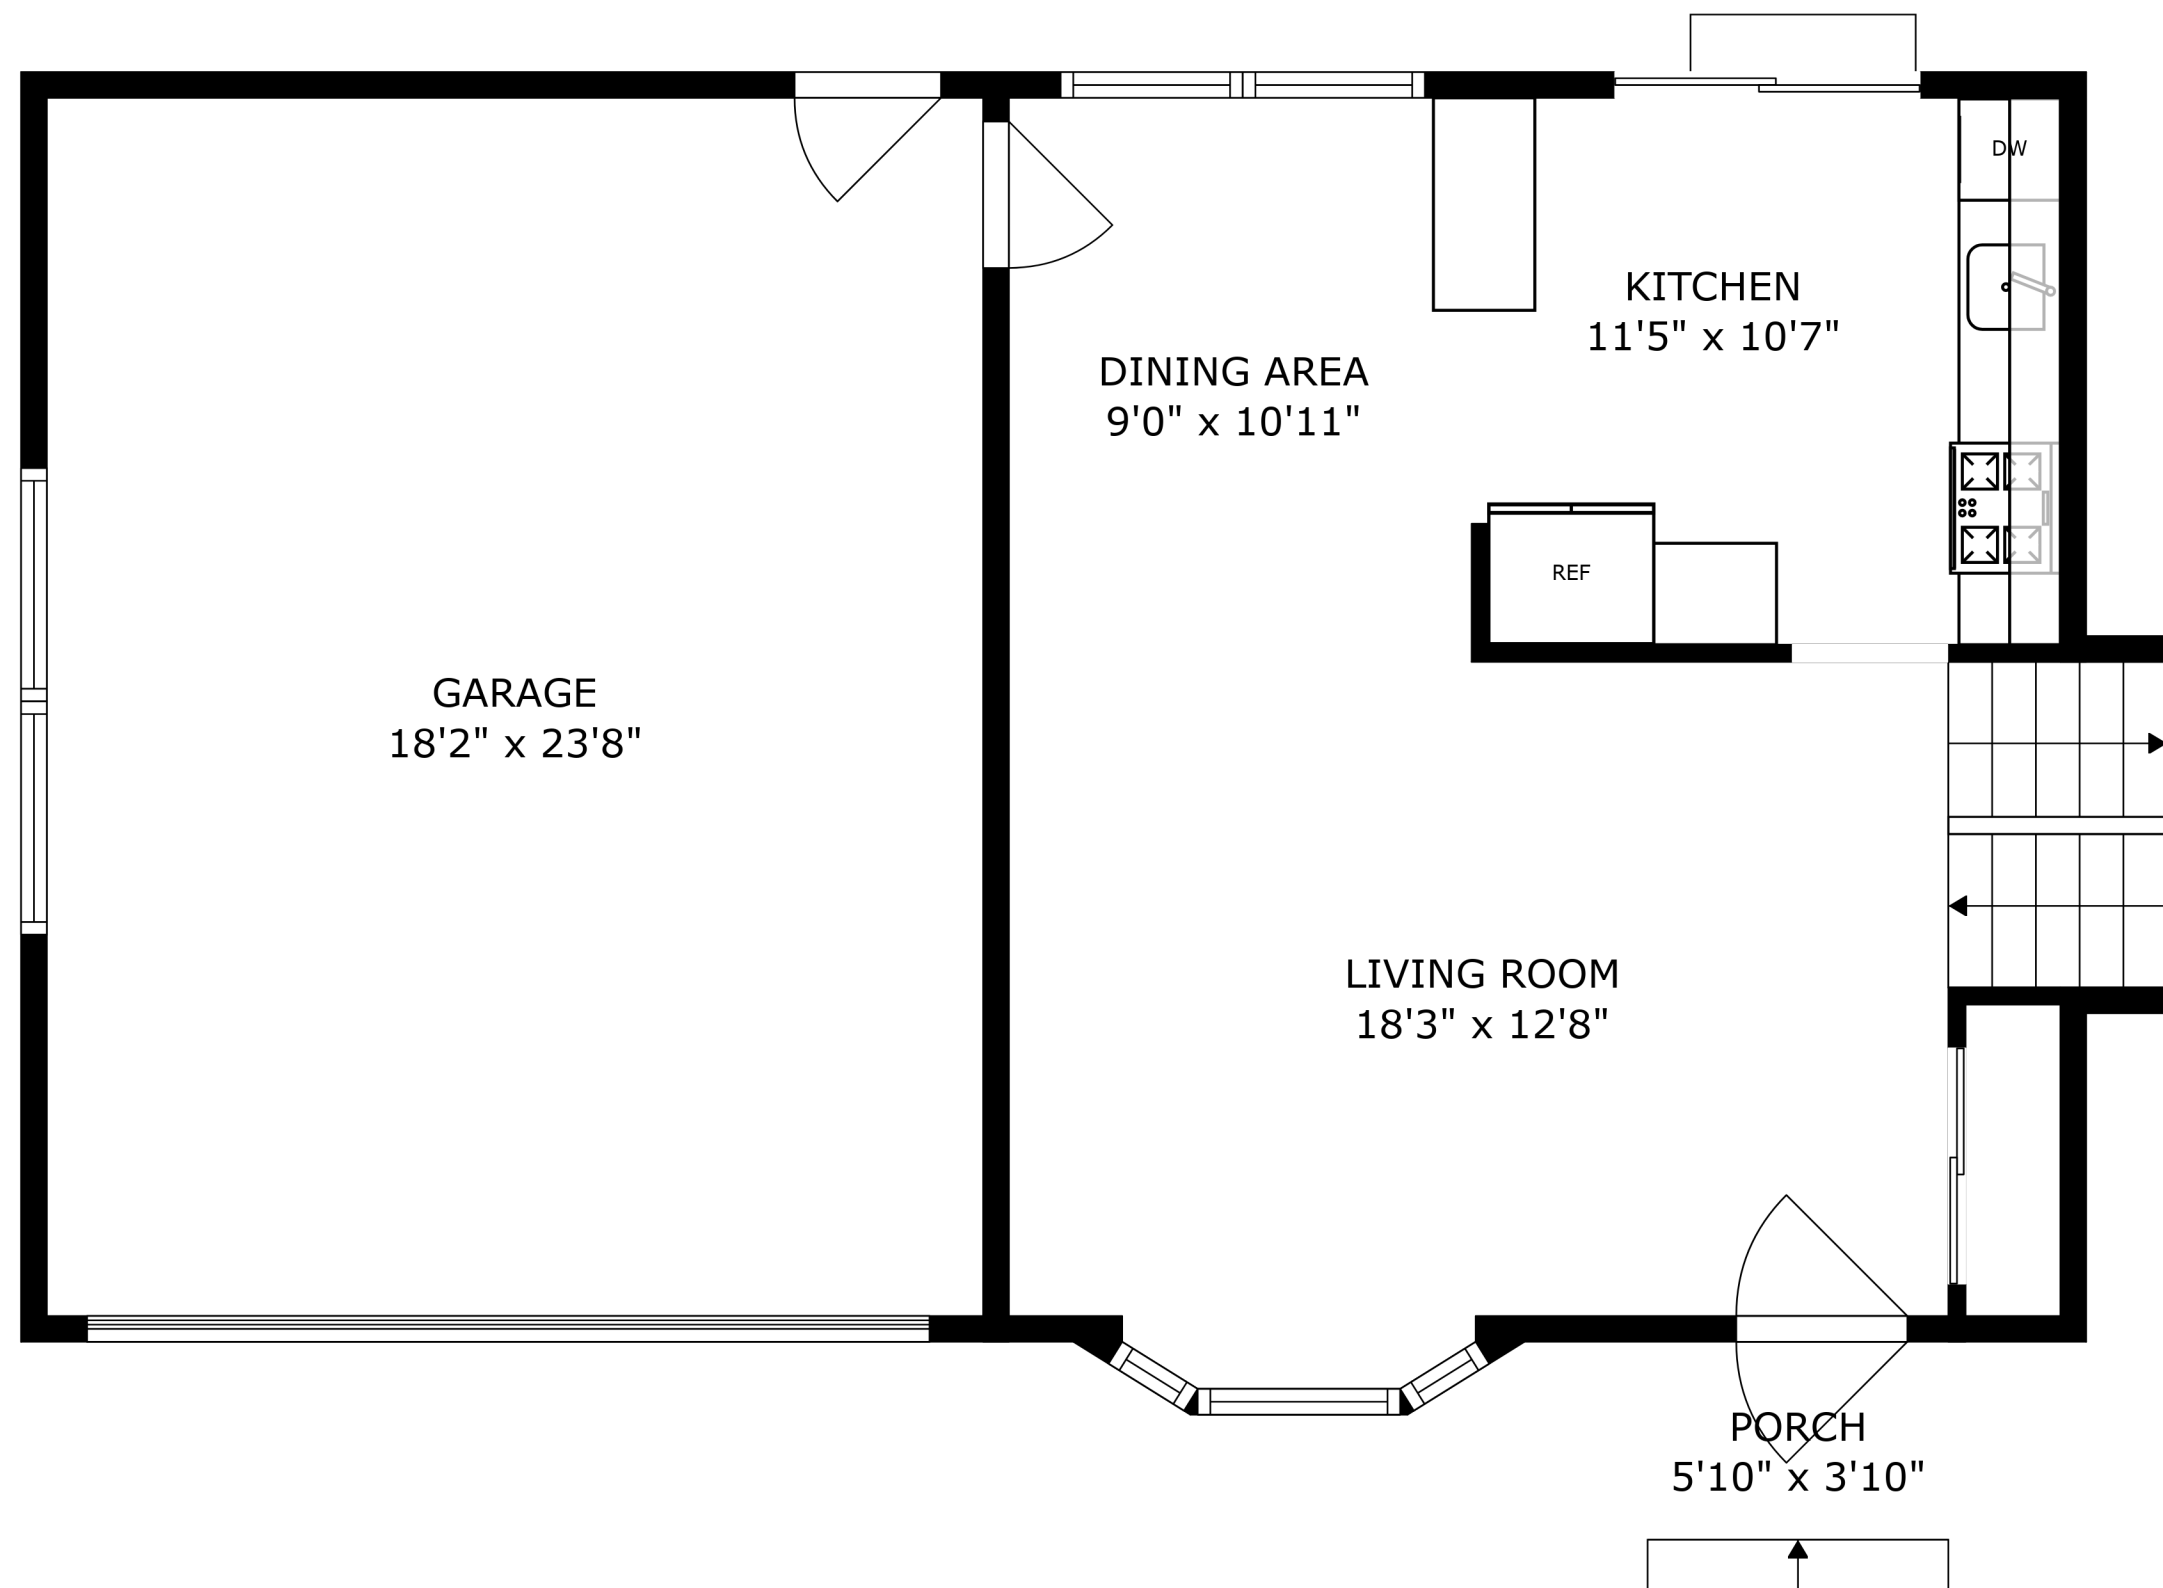

PATIO  
25'3" x 17'10"

SIZES AND DIMENSIONS ARE APPROXIMATE, ACTUAL MAY VARY.

SIZES AND DIMENSIONS ARE APPROXIMATE, ACTUAL MAY VARY.

PATIO  
25'3" x 17'10"

SIZES AND DIMENSIONS ARE APPROXIMATE, ACTUAL MAY VARY.

SIZES AND DIMENSIONS ARE APPROXIMATE, ACTUAL MAY VARY.