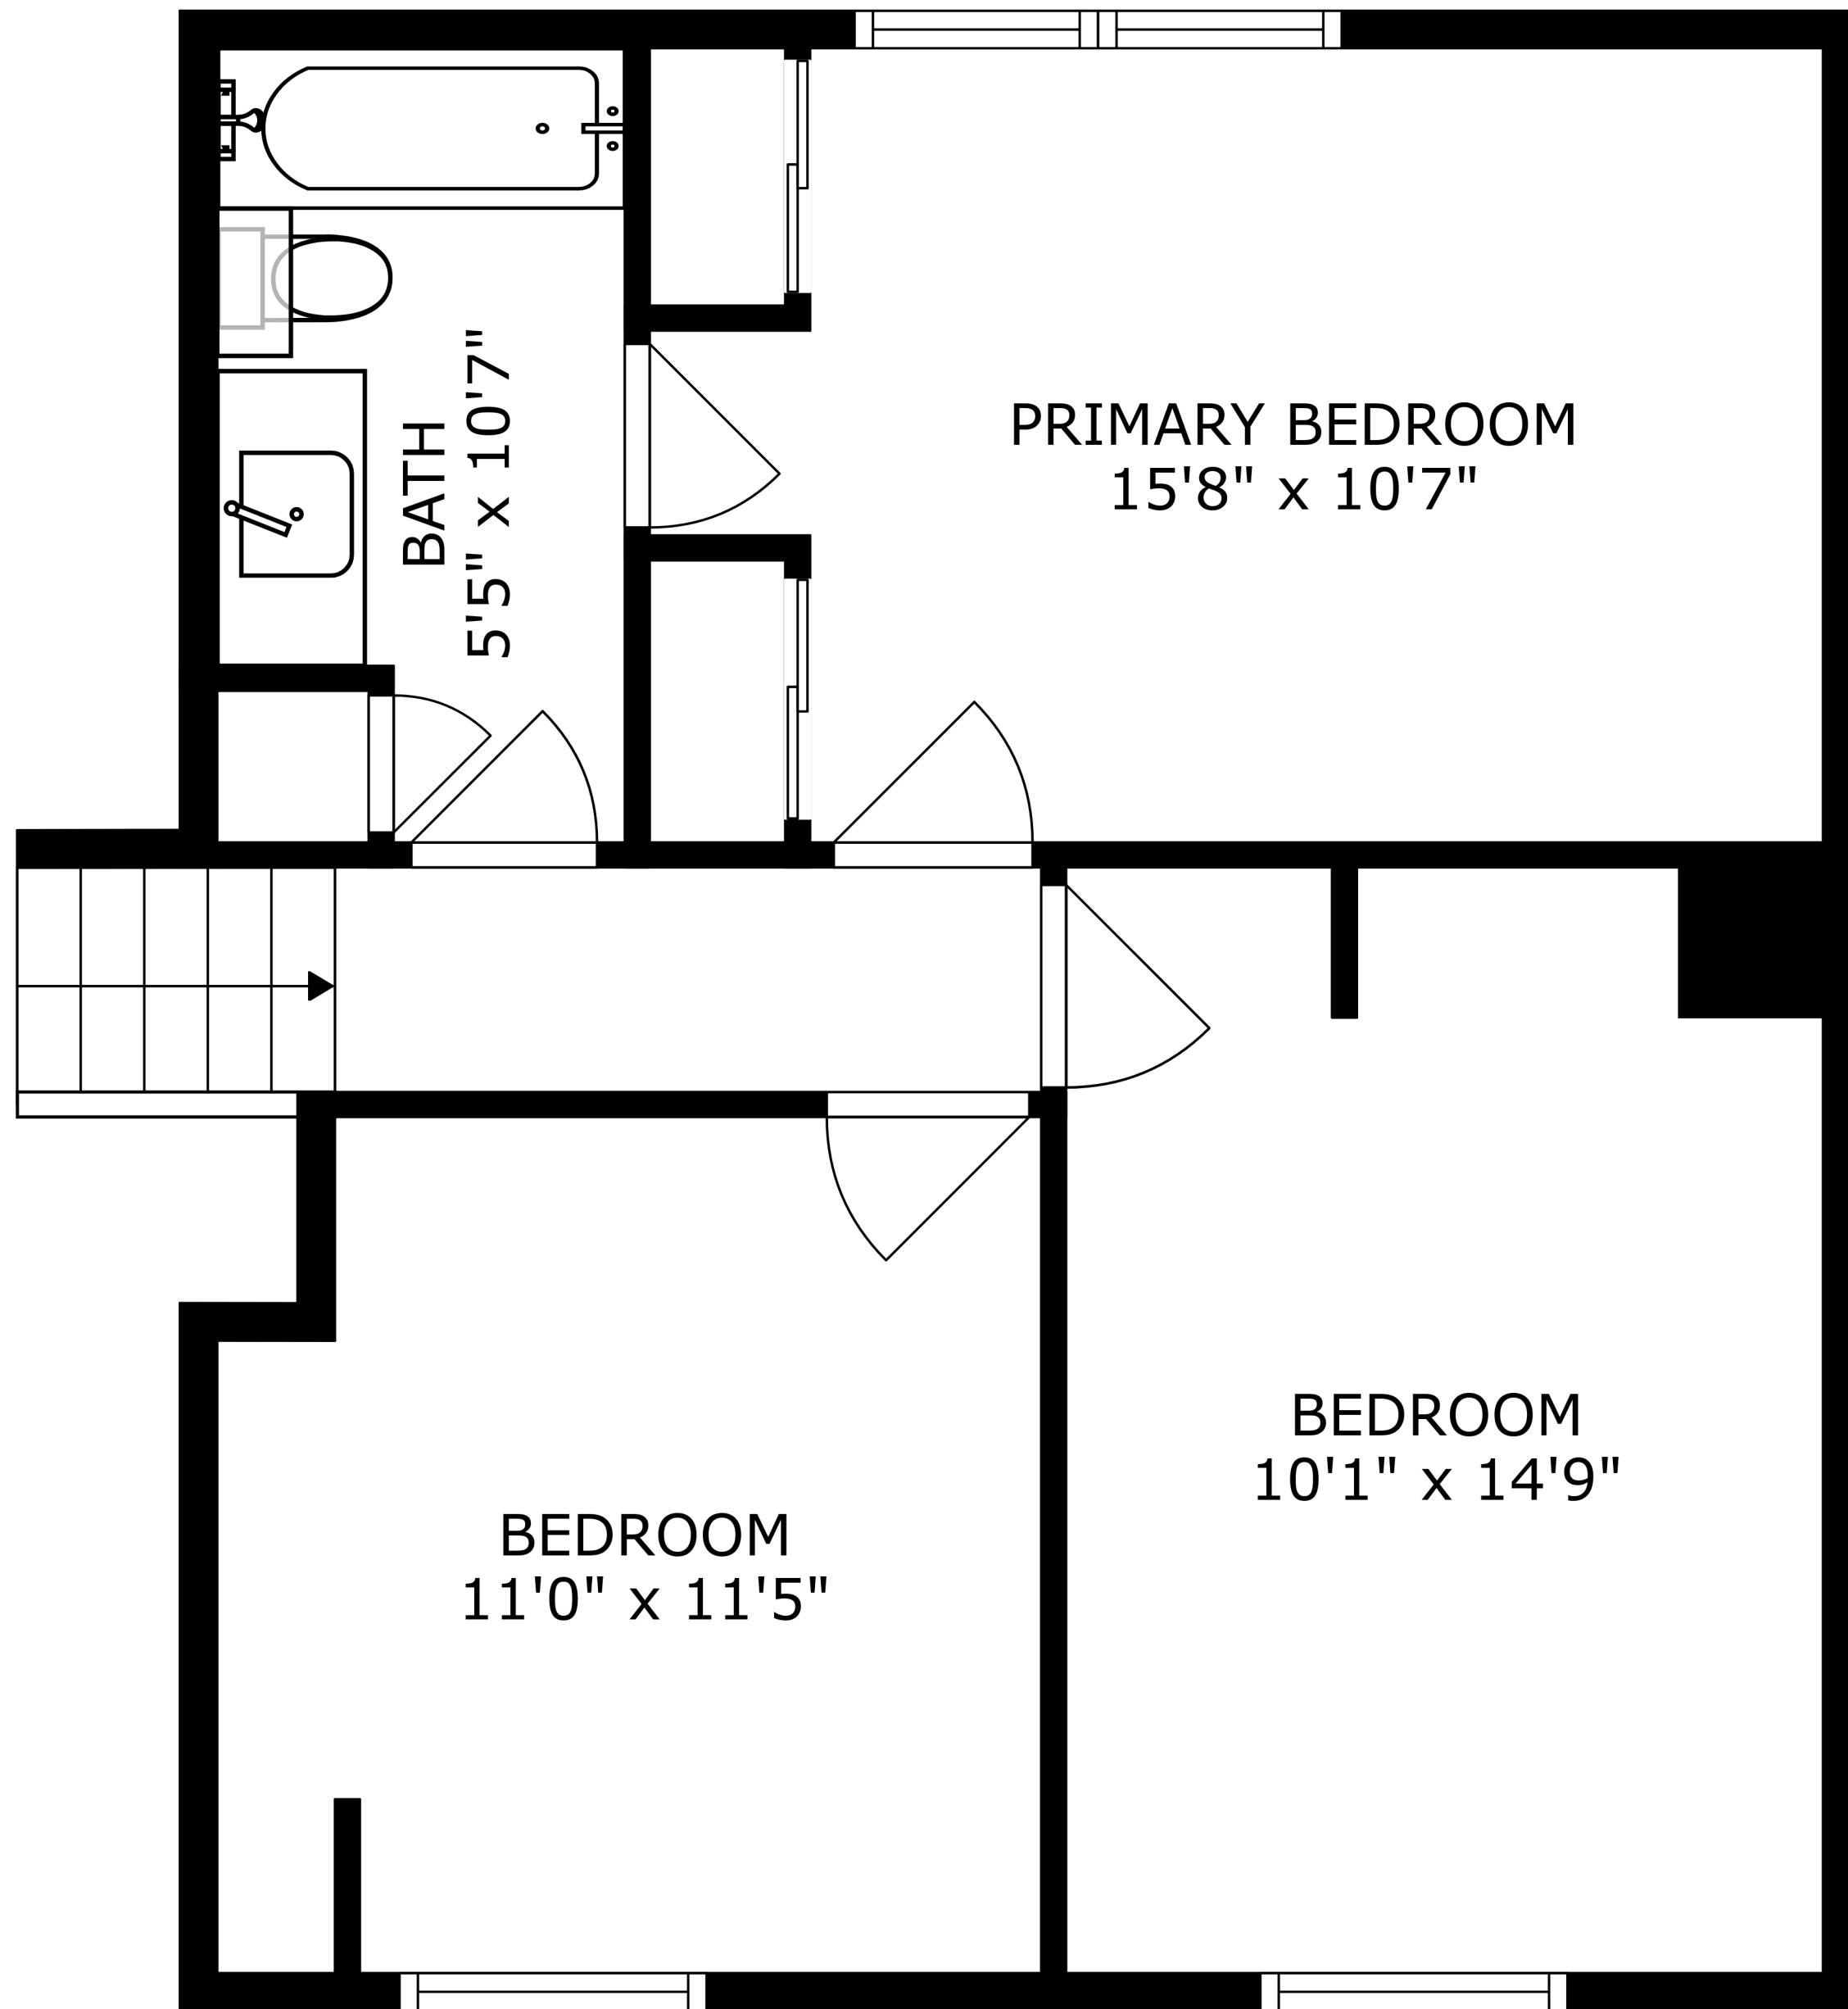

PATIO  
25'3" x 17'10"

SIZES AND DIMENSIONS ARE APPROXIMATE, ACTUAL MAY VARY.

SIZES AND DIMENSIONS ARE APPROXIMATE, ACTUAL MAY VARY.

PATIO  
25'3" x 17'10"

SIZES AND DIMENSIONS ARE APPROXIMATE, ACTUAL MAY VARY.

SIZES AND DIMENSIONS ARE APPROXIMATE, ACTUAL MAY VARY.