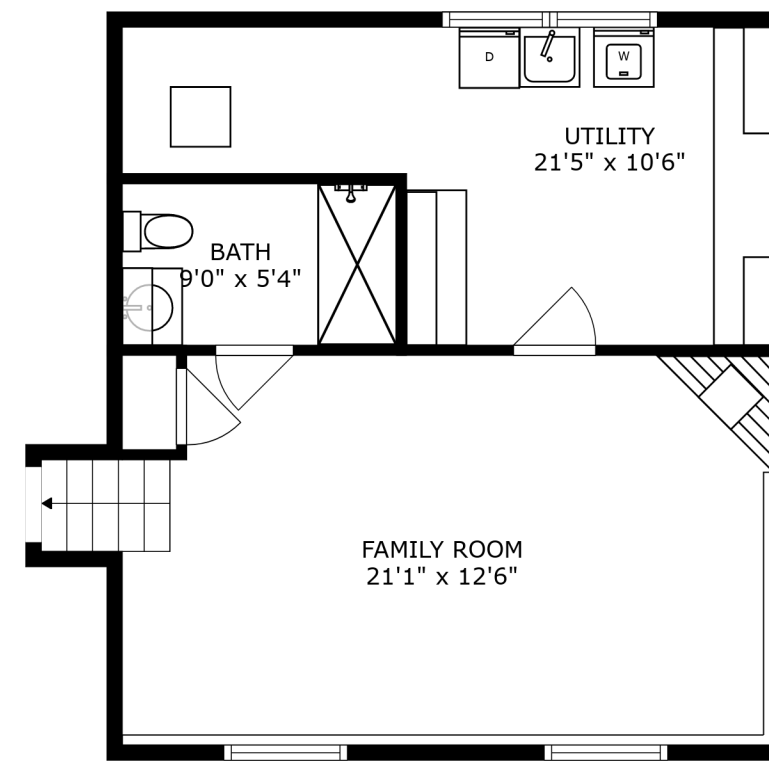

PATIO  
25'3" x 17'10"

SIZES AND DIMENSIONS ARE APPROXIMATE, ACTUAL MAY VARY.

SIZES AND DIMENSIONS ARE APPROXIMATE, ACTUAL MAY VARY.

PATIO  
25'3" x 17'10"

SIZES AND DIMENSIONS ARE APPROXIMATE, ACTUAL MAY VARY.

SIZES AND DIMENSIONS ARE APPROXIMATE, ACTUAL MAY VARY.