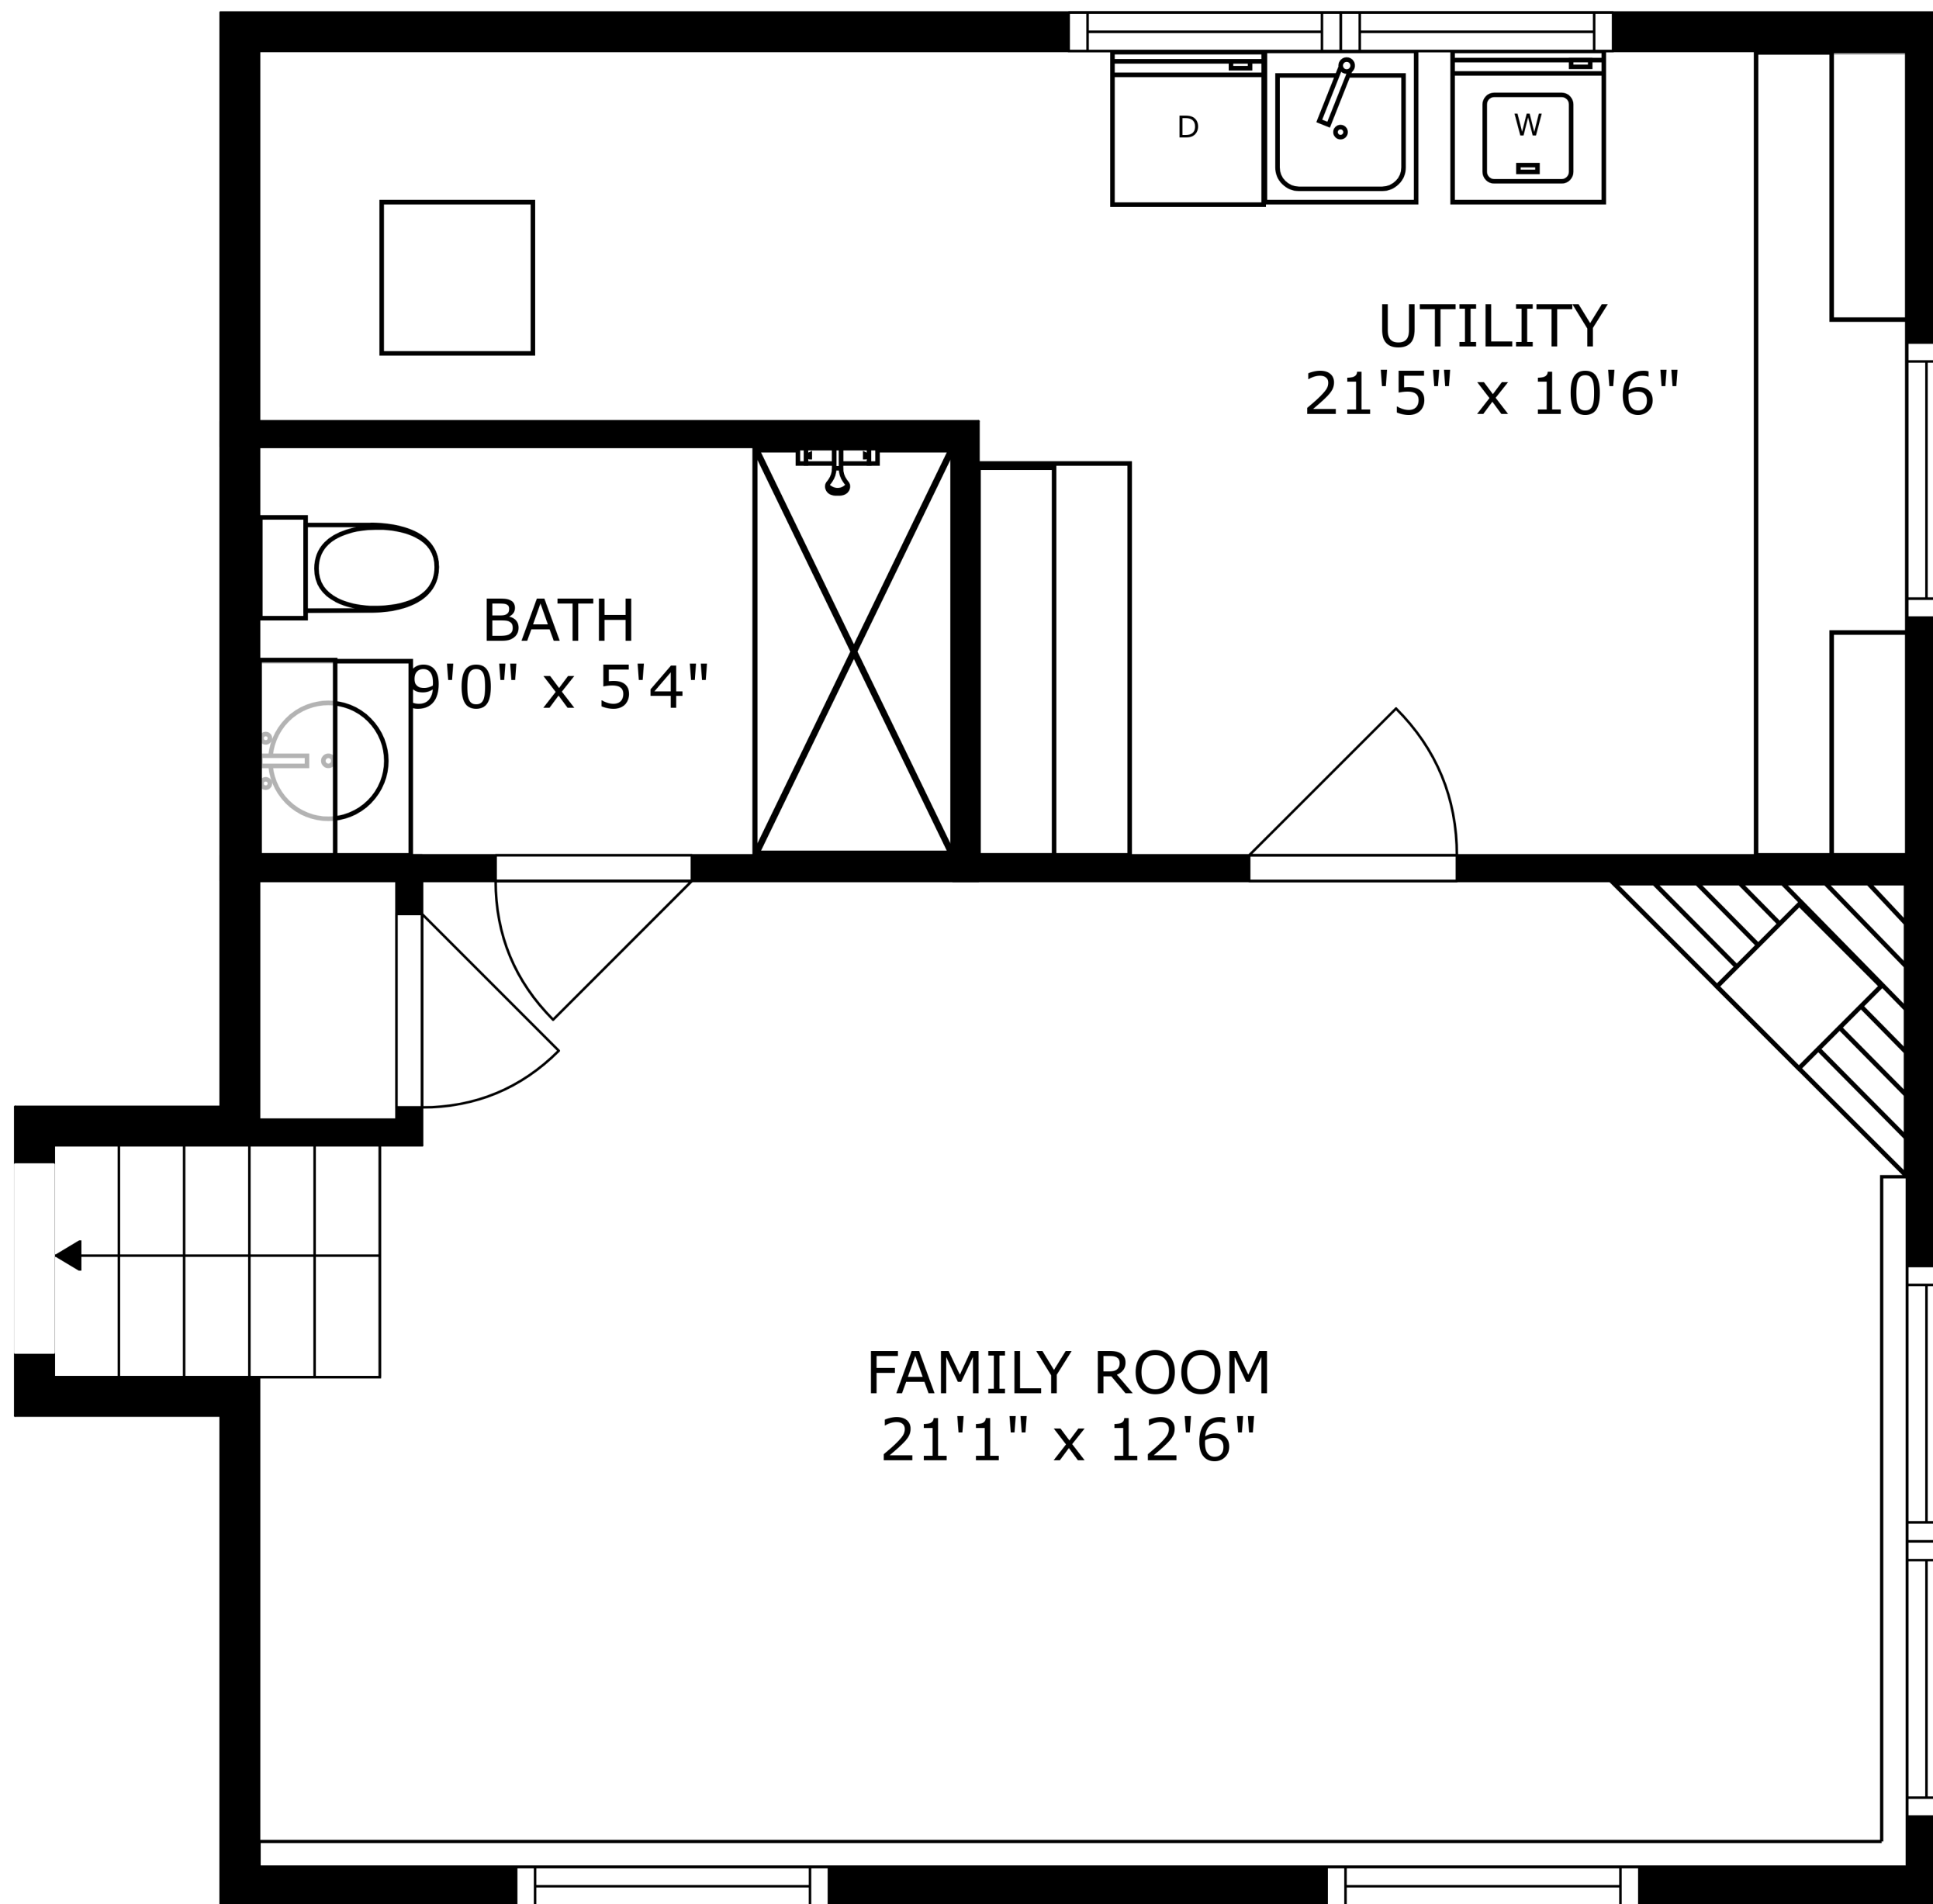

PATIO  
25'3" x 17'10"

SIZES AND DIMENSIONS ARE APPROXIMATE, ACTUAL MAY VARY.

SIZES AND DIMENSIONS ARE APPROXIMATE, ACTUAL MAY VARY.

PATIO  
25'3" x 17'10"

SIZES AND DIMENSIONS ARE APPROXIMATE, ACTUAL MAY VARY.

SIZES AND DIMENSIONS ARE APPROXIMATE, ACTUAL MAY VARY.