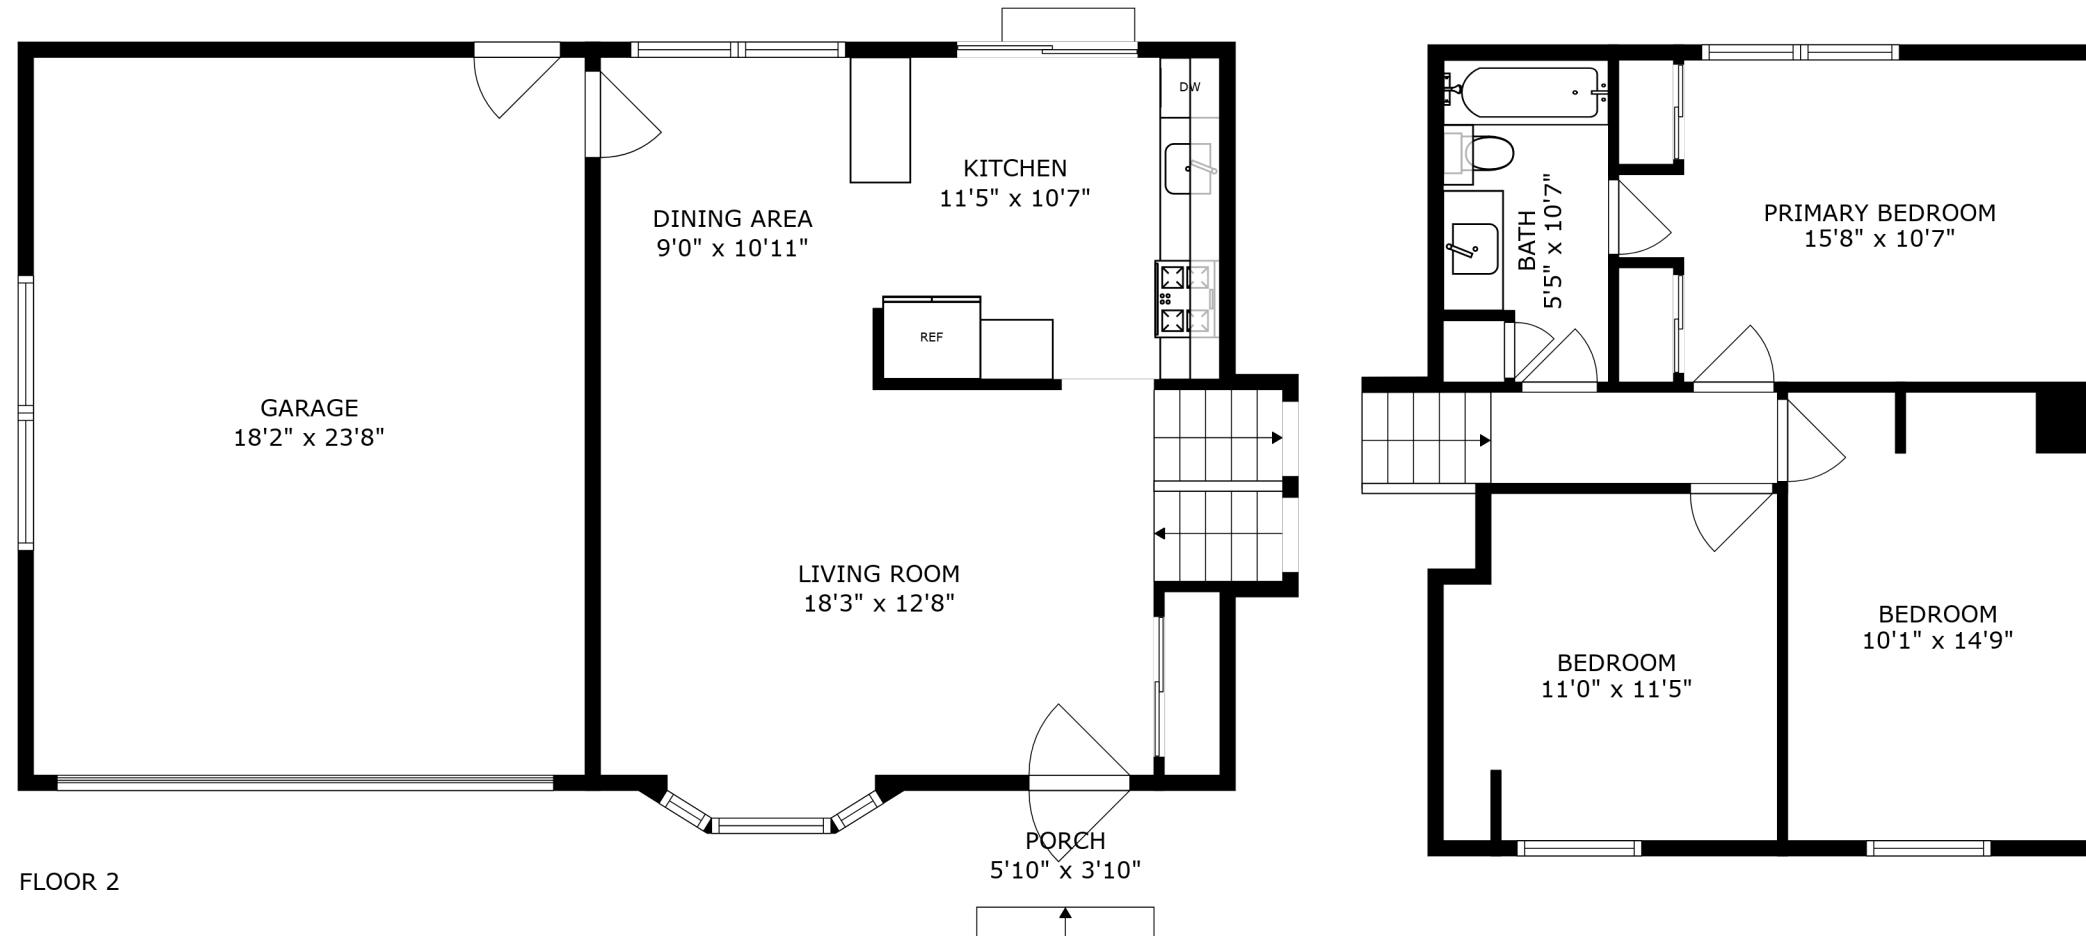

PATIO  
25'3" x 17'10"

SIZES AND DIMENSIONS ARE APPROXIMATE, ACTUAL MAY VARY.

SIZES AND DIMENSIONS ARE APPROXIMATE, ACTUAL MAY VARY.

PATIO  
25'3" x 17'10"

SIZES AND DIMENSIONS ARE APPROXIMATE, ACTUAL MAY VARY.

SIZES AND DIMENSIONS ARE APPROXIMATE, ACTUAL MAY VARY.