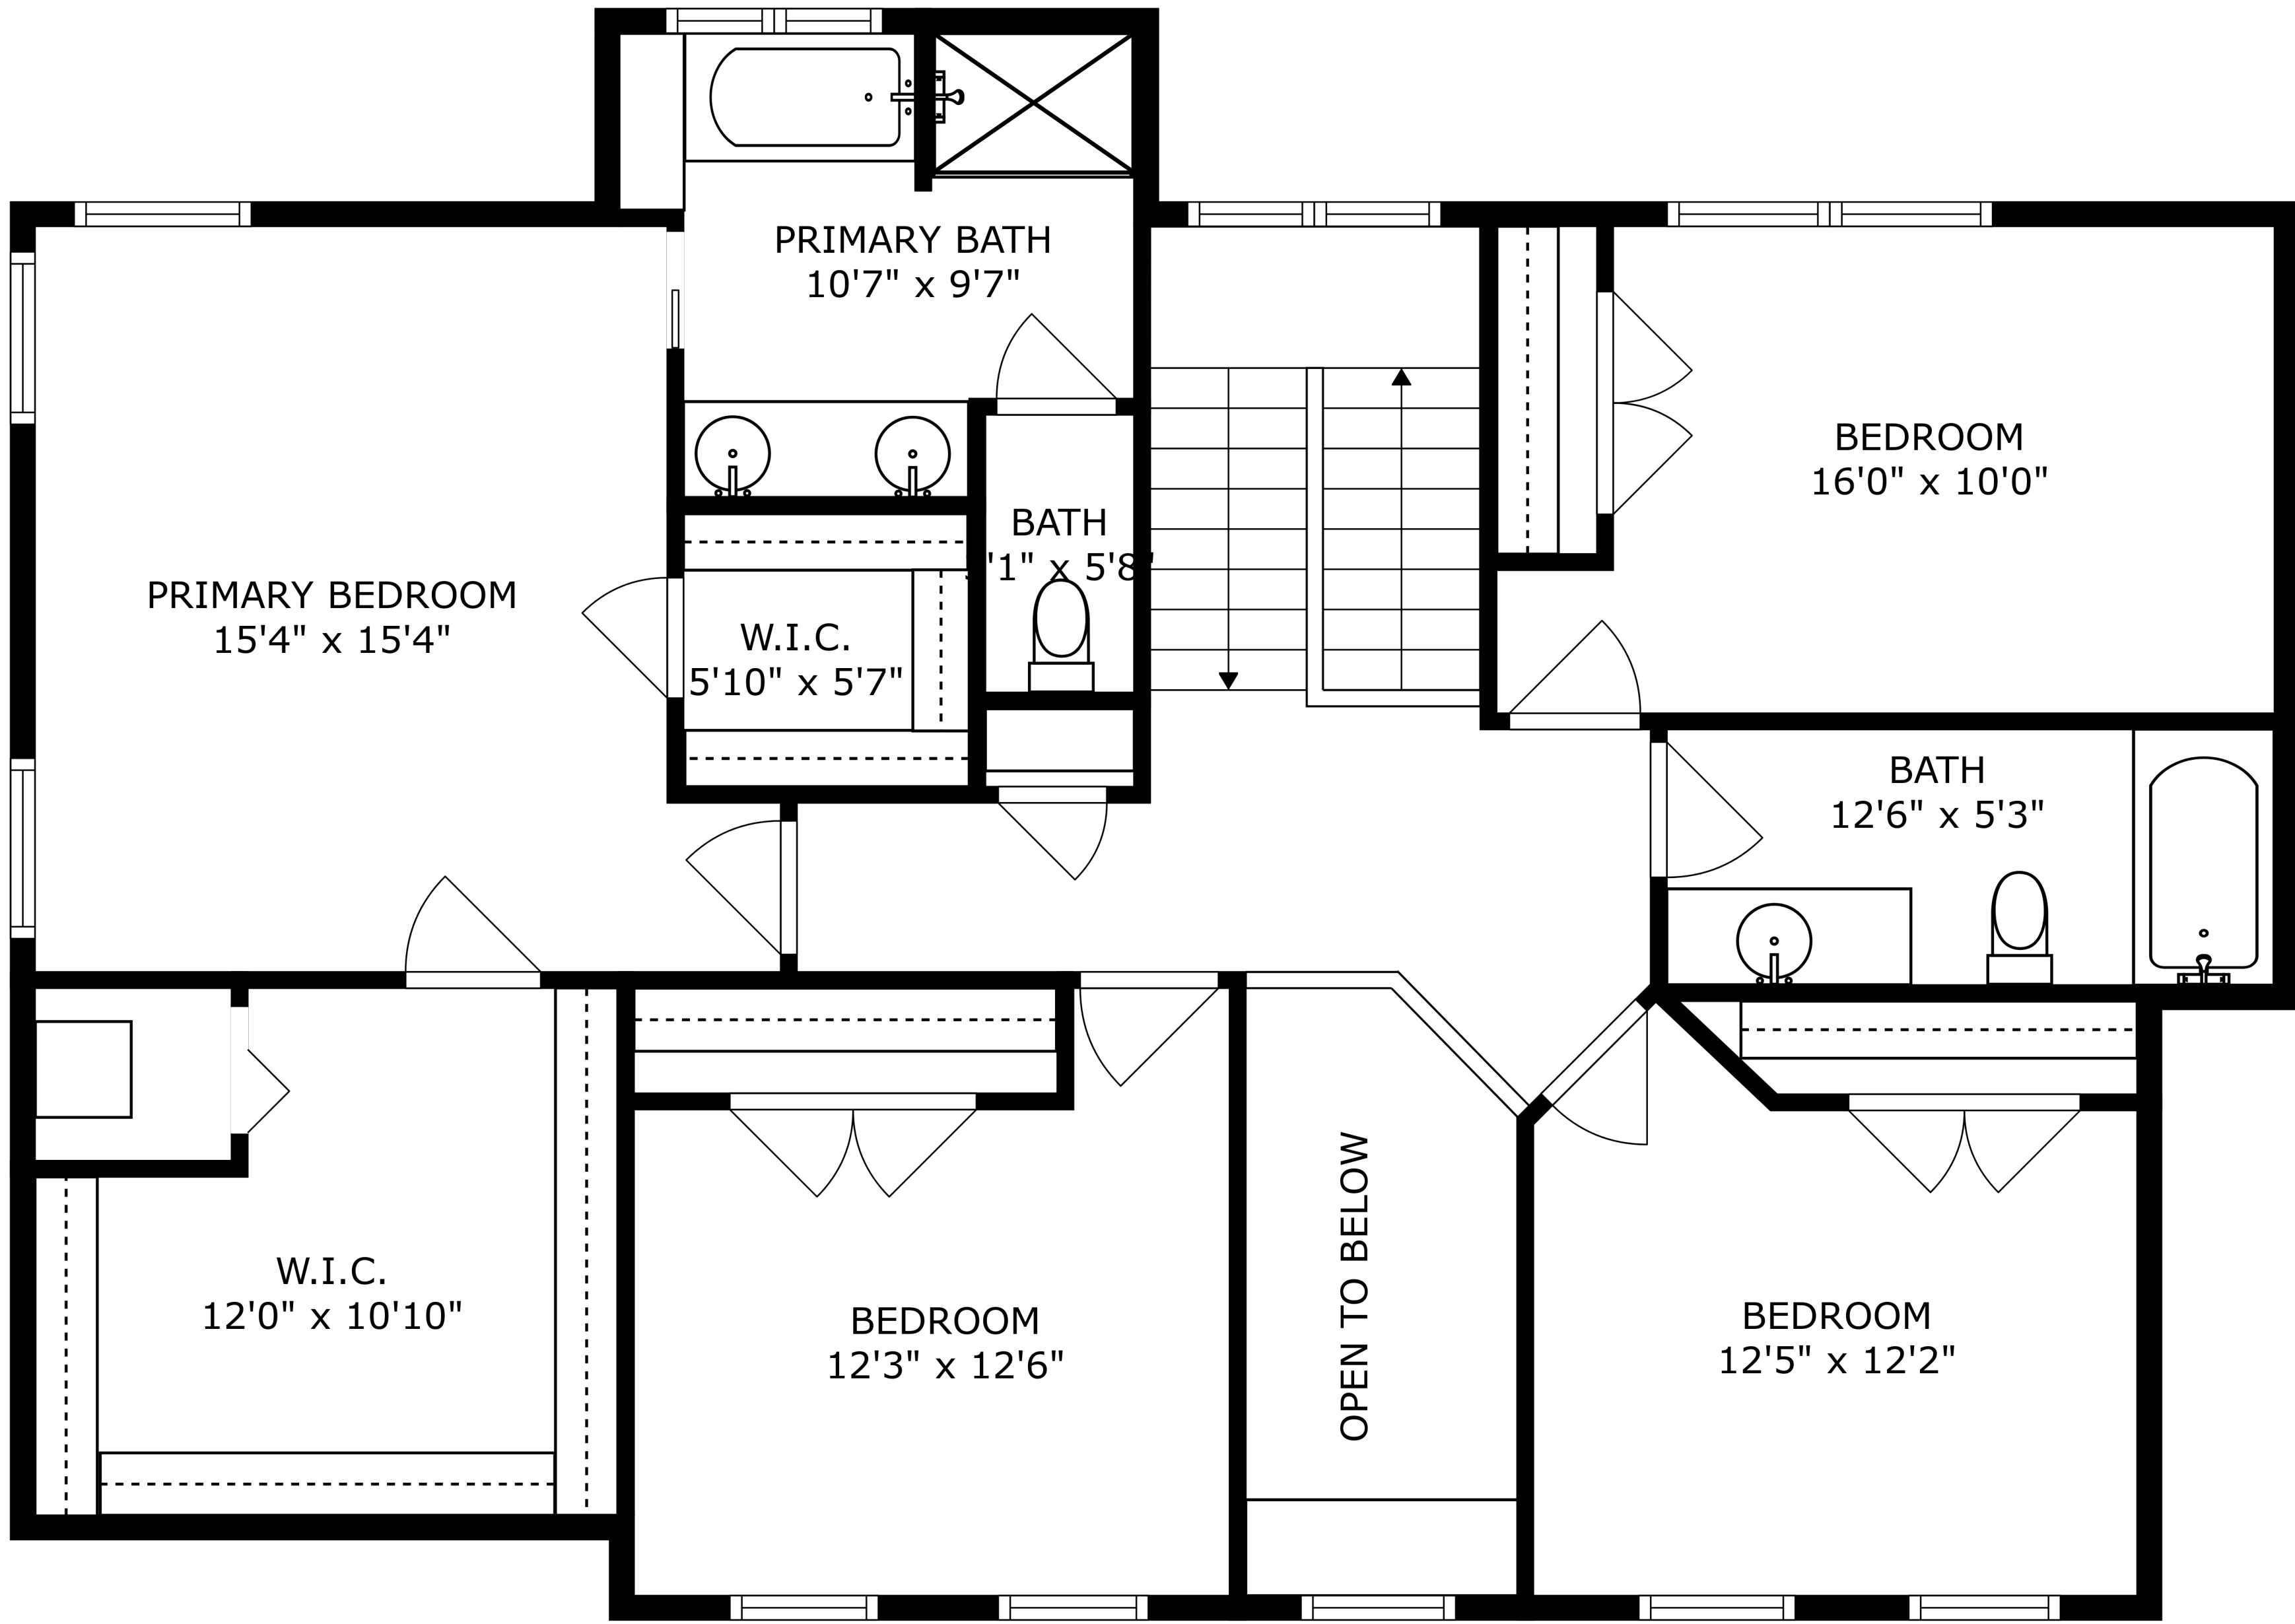

SIZES AND DIMENSIONS ARE APPROXIMATE, ACTUAL MAY VARY.

SIZES AND DIMENSIONS ARE APPROXIMATE, ACTUAL MAY VARY.

SIZES AND DIMENSIONS ARE APPROXIMATE, ACTUAL MAY VARY.

STORAGE
22'7" x 16'10"

OFFICE
18'3" x 16'6"

BASEMENT
13'4" x 15'4"

BEDROOM
11'7" x 11'4"

BATH
5'3" x 11'0"

REF