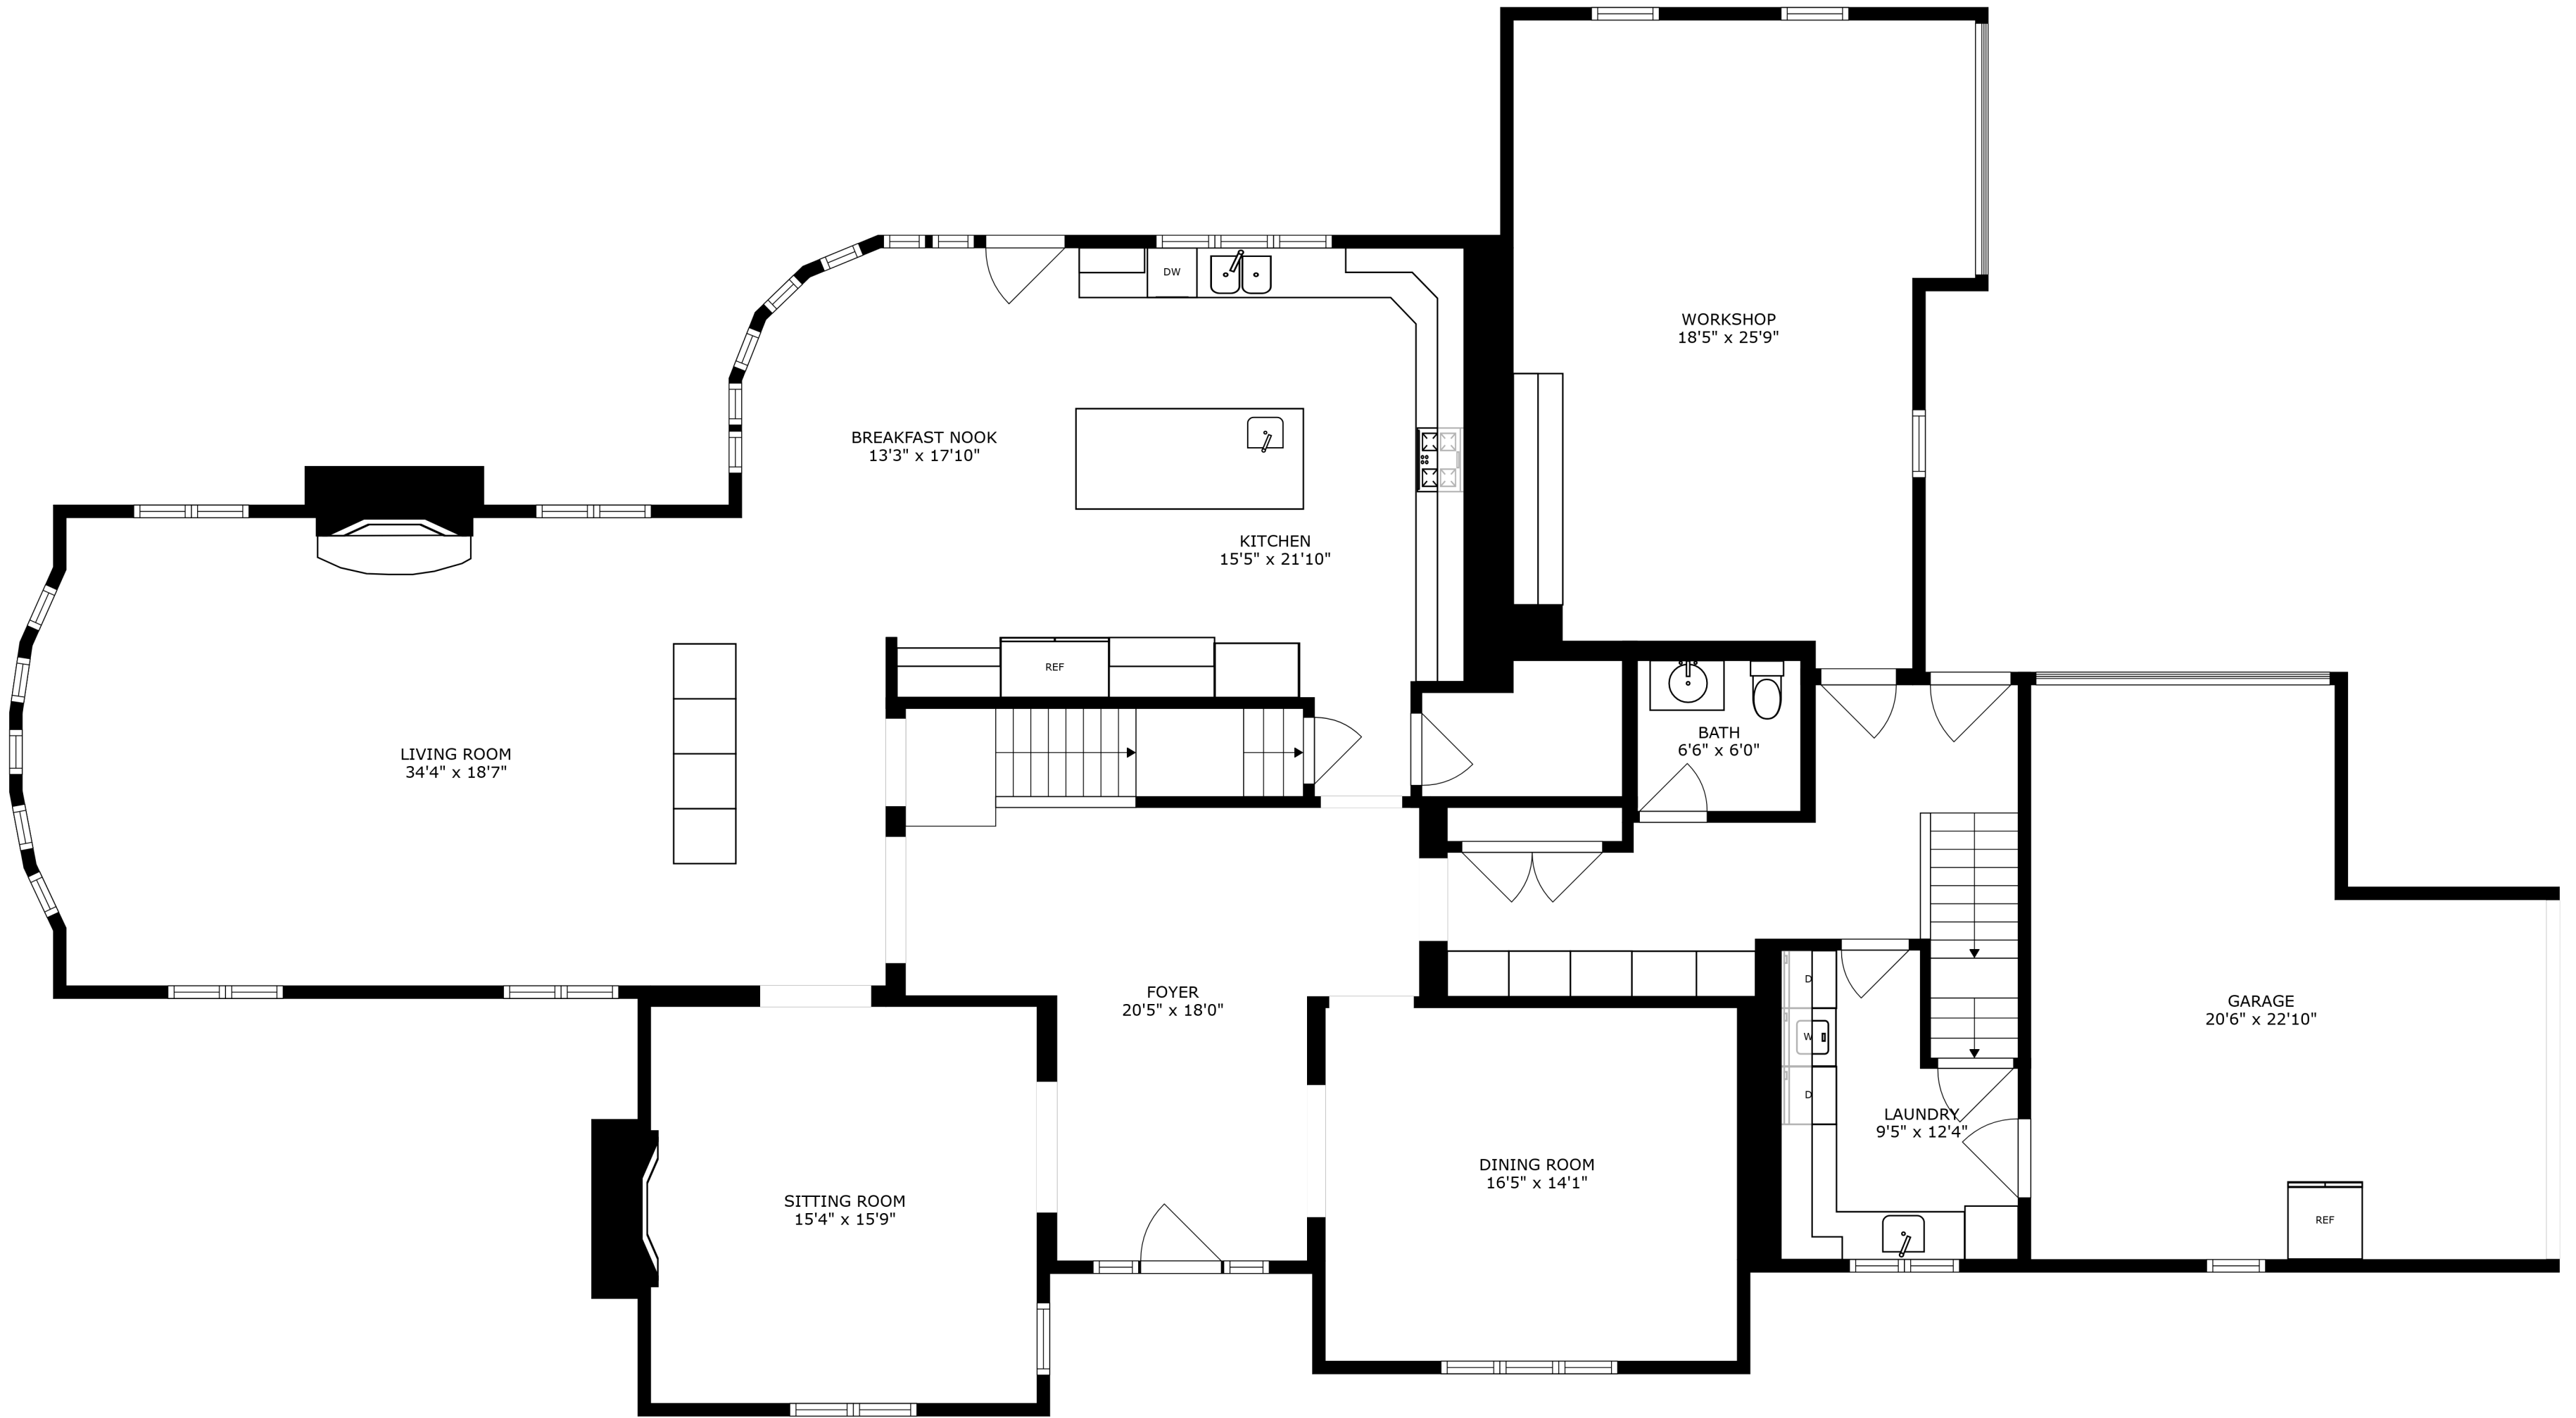

SIZES AND DIMENSIONS ARE APPROXIMATE, ACTUAL MAY VARY.

BEDROOM
22'3" x 18'9"

BATH
4'11" x 8'6"

SIZES AND DIMENSIONS ARE APPROXIMATE, ACTUAL MAY VARY.

SIZES AND DIMENSIONS ARE APPROXIMATE, ACTUAL MAY VARY.

SIZES AND DIMENSIONS ARE APPROXIMATE, ACTUAL MAY VARY.