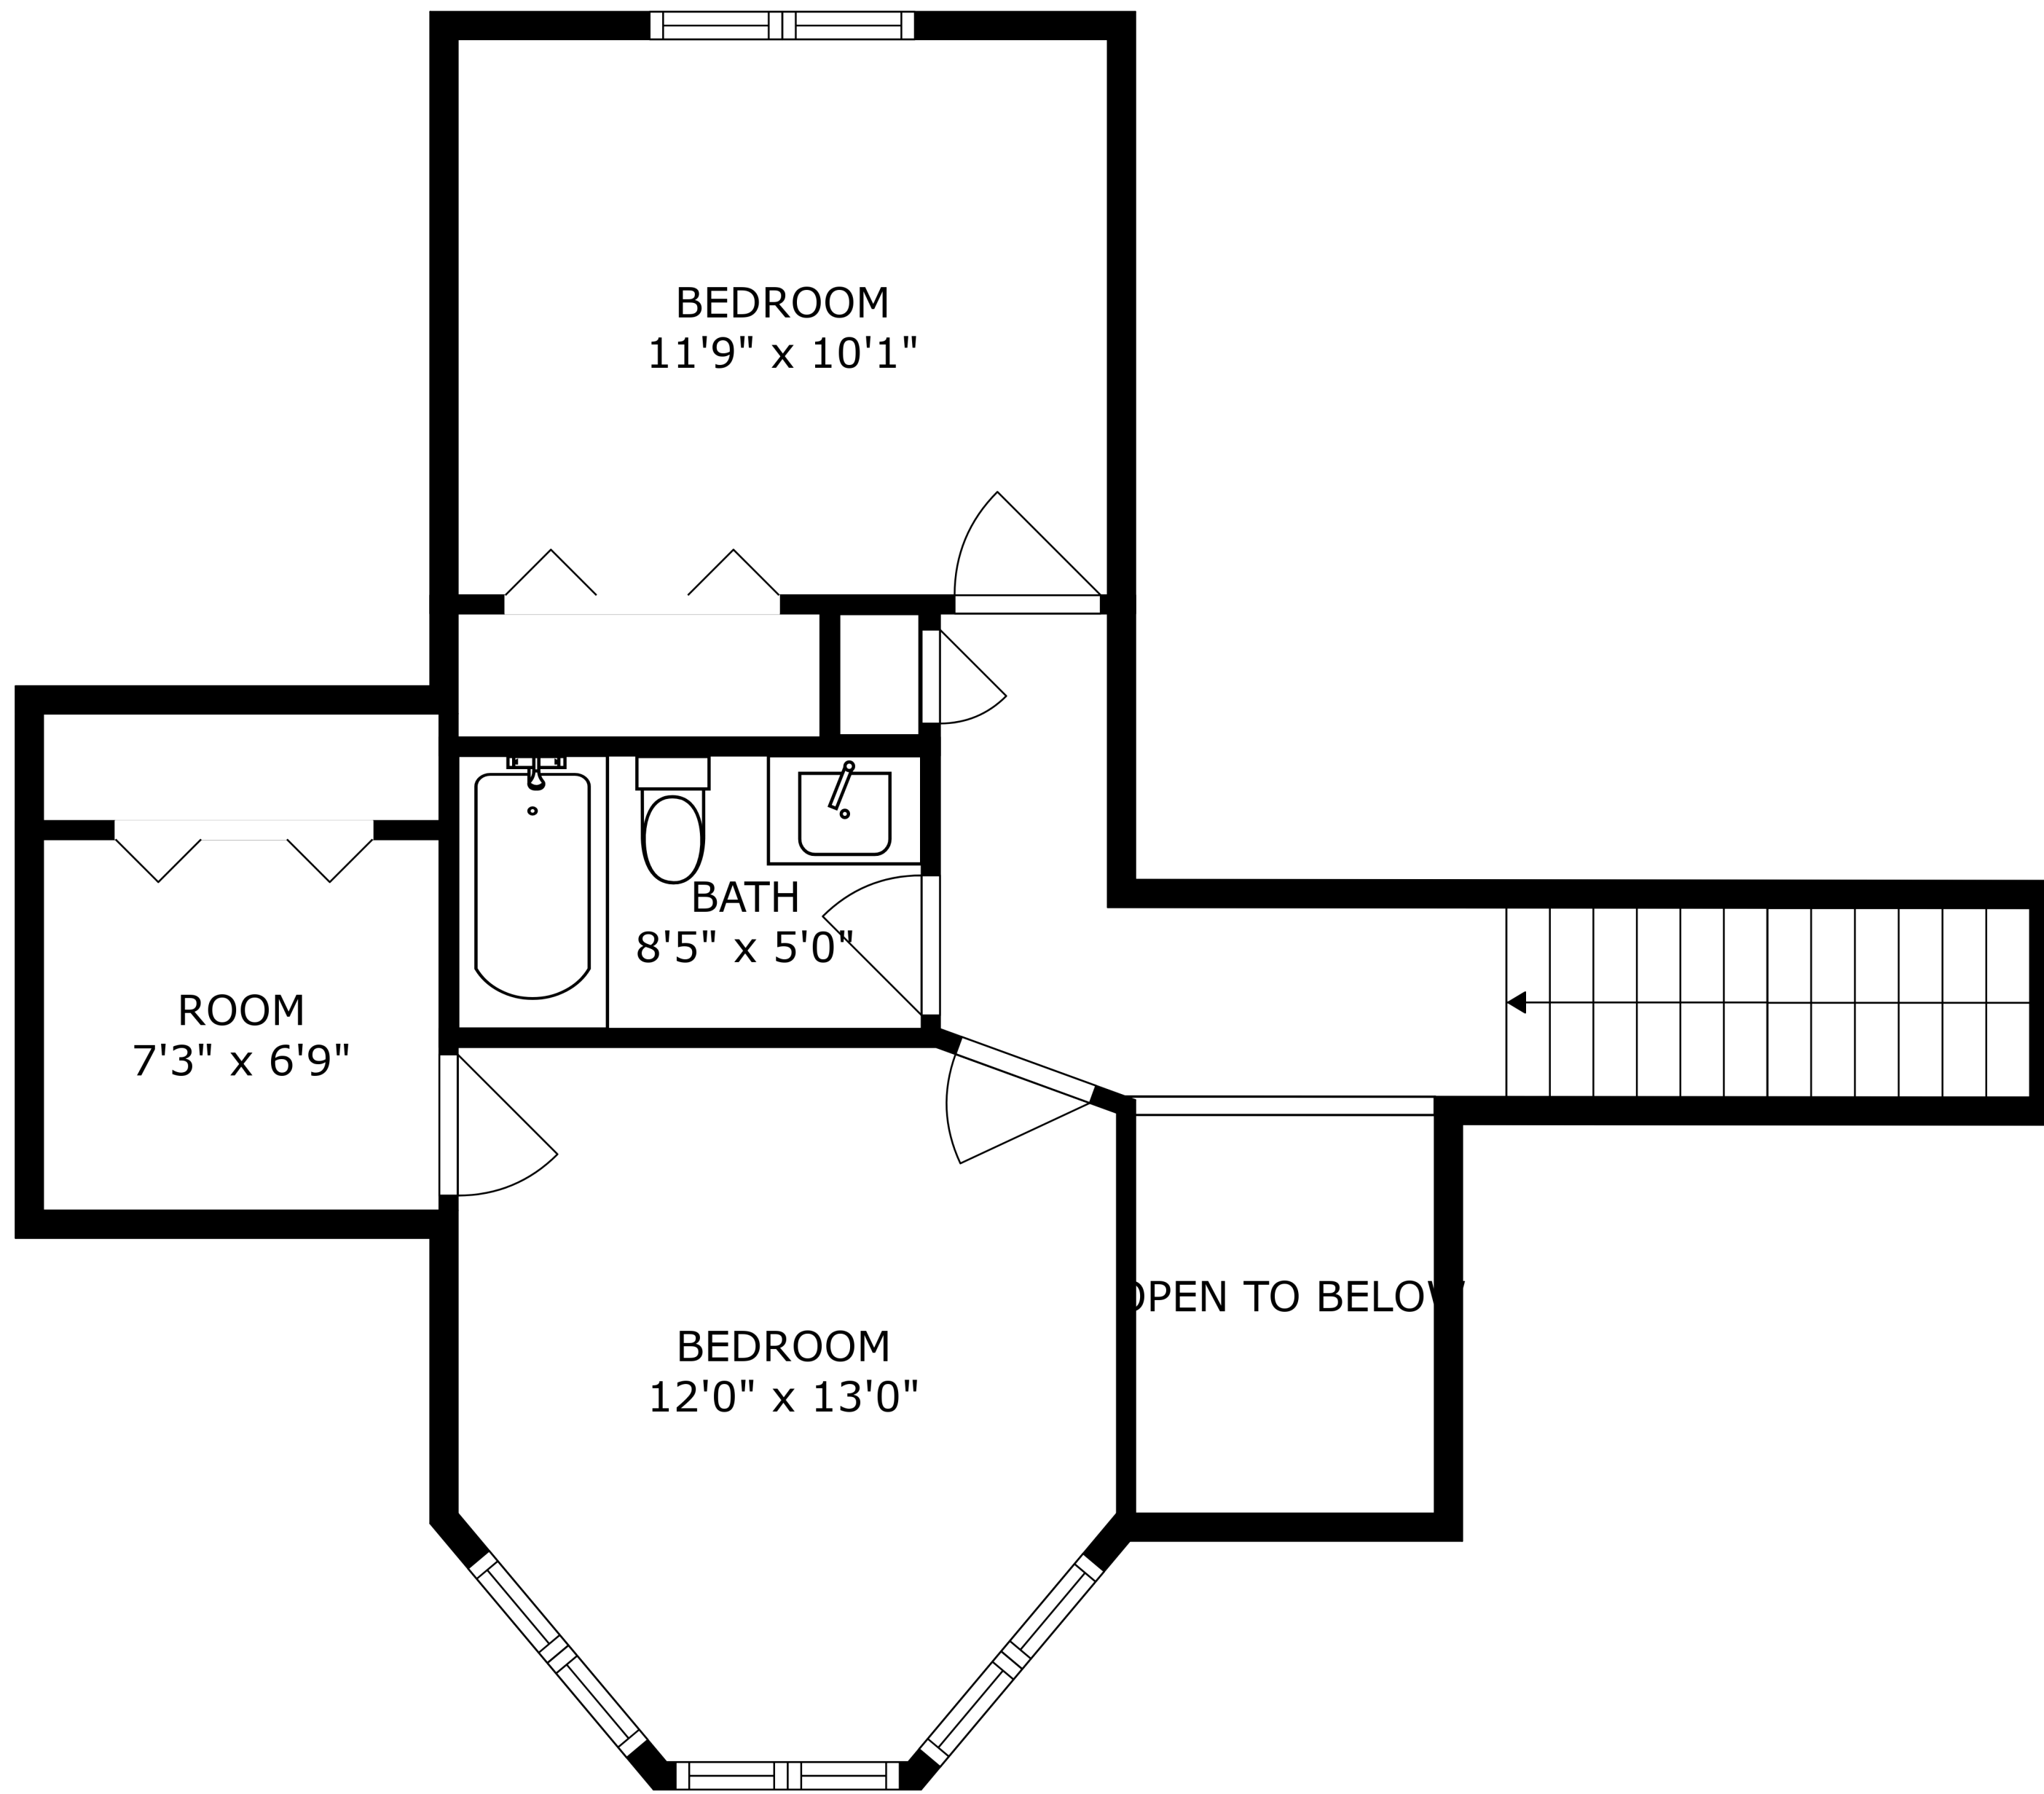

SIZES AND DIMENSIONS ARE APPROXIMATE, ACTUAL MAY VARY.

SIZES AND DIMENSIONS ARE APPROXIMATE, ACTUAL MAY VARY.

PATIO  
31'10" x 18'4"

SIZES AND DIMENSIONS ARE APPROXIMATE, ACTUAL MAY VARY.

SIZES AND DIMENSIONS ARE APPROXIMATE, ACTUAL MAY VARY.