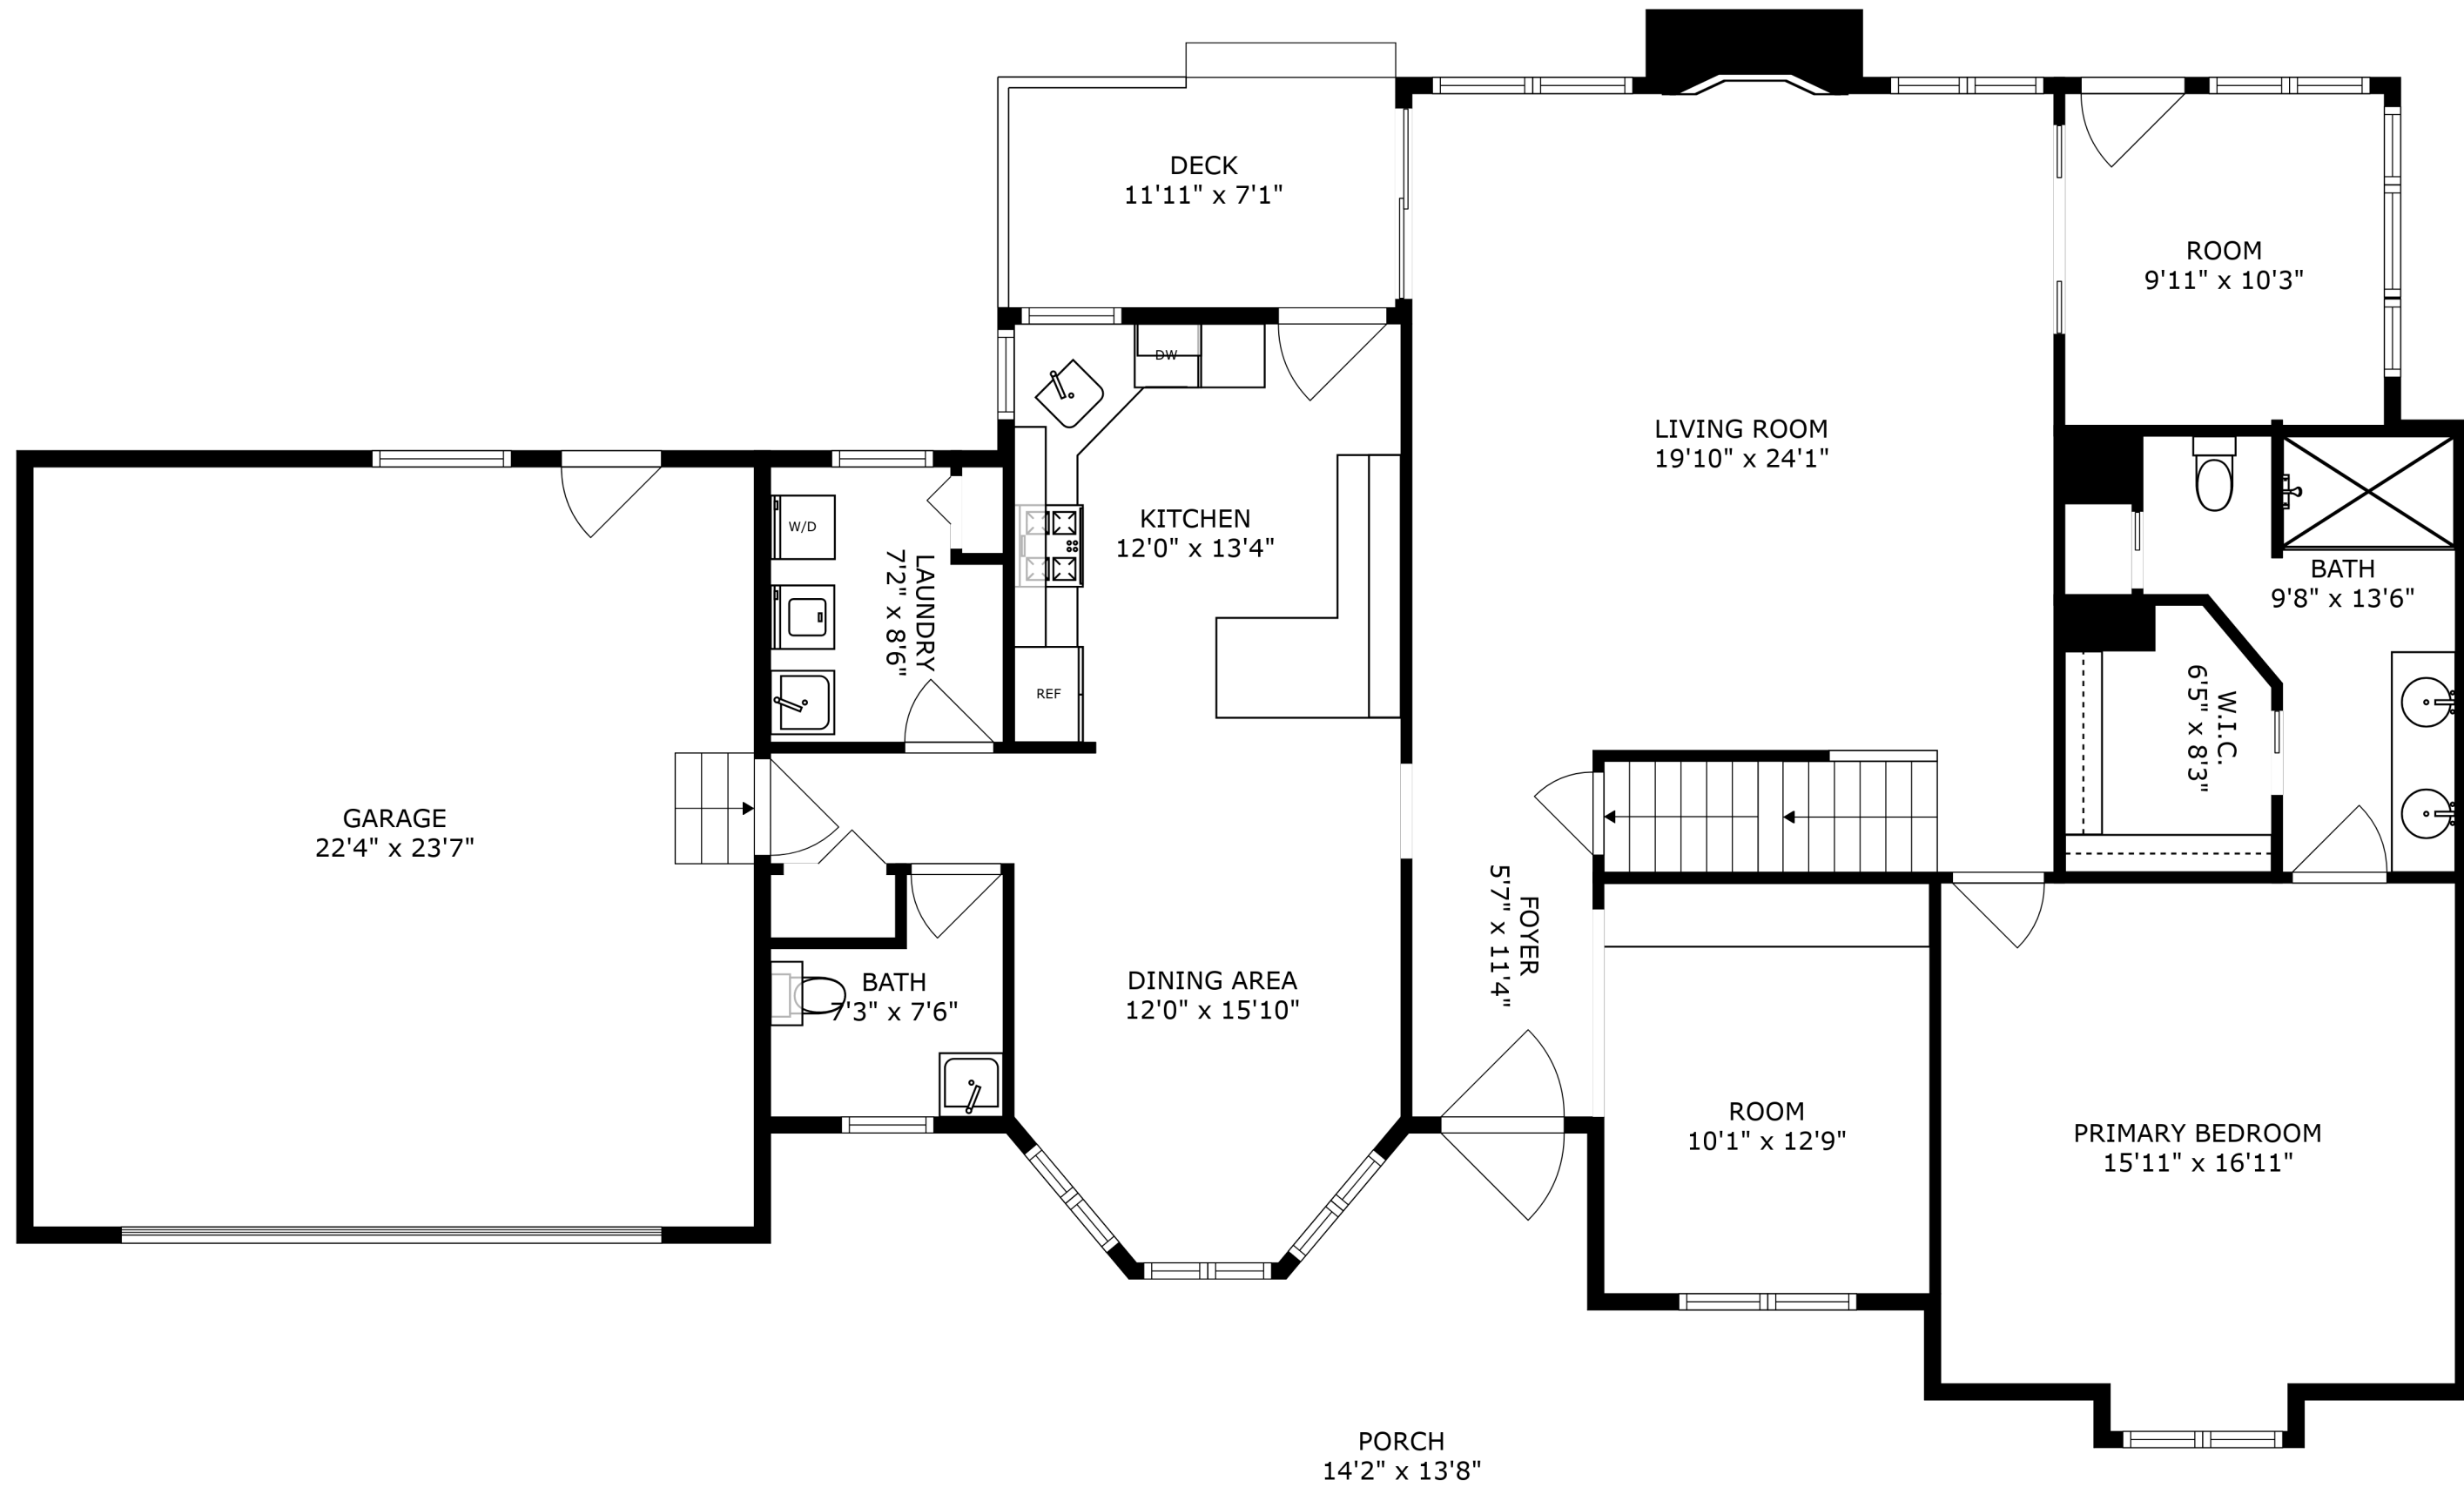

SIZES AND DIMENSIONS ARE APPROXIMATE, ACTUAL MAY VARY.

SIZES AND DIMENSIONS ARE APPROXIMATE, ACTUAL MAY VARY.

PATIO  
31'10" x 18'4"

SIZES AND DIMENSIONS ARE APPROXIMATE, ACTUAL MAY VARY.

SIZES AND DIMENSIONS ARE APPROXIMATE, ACTUAL MAY VARY.