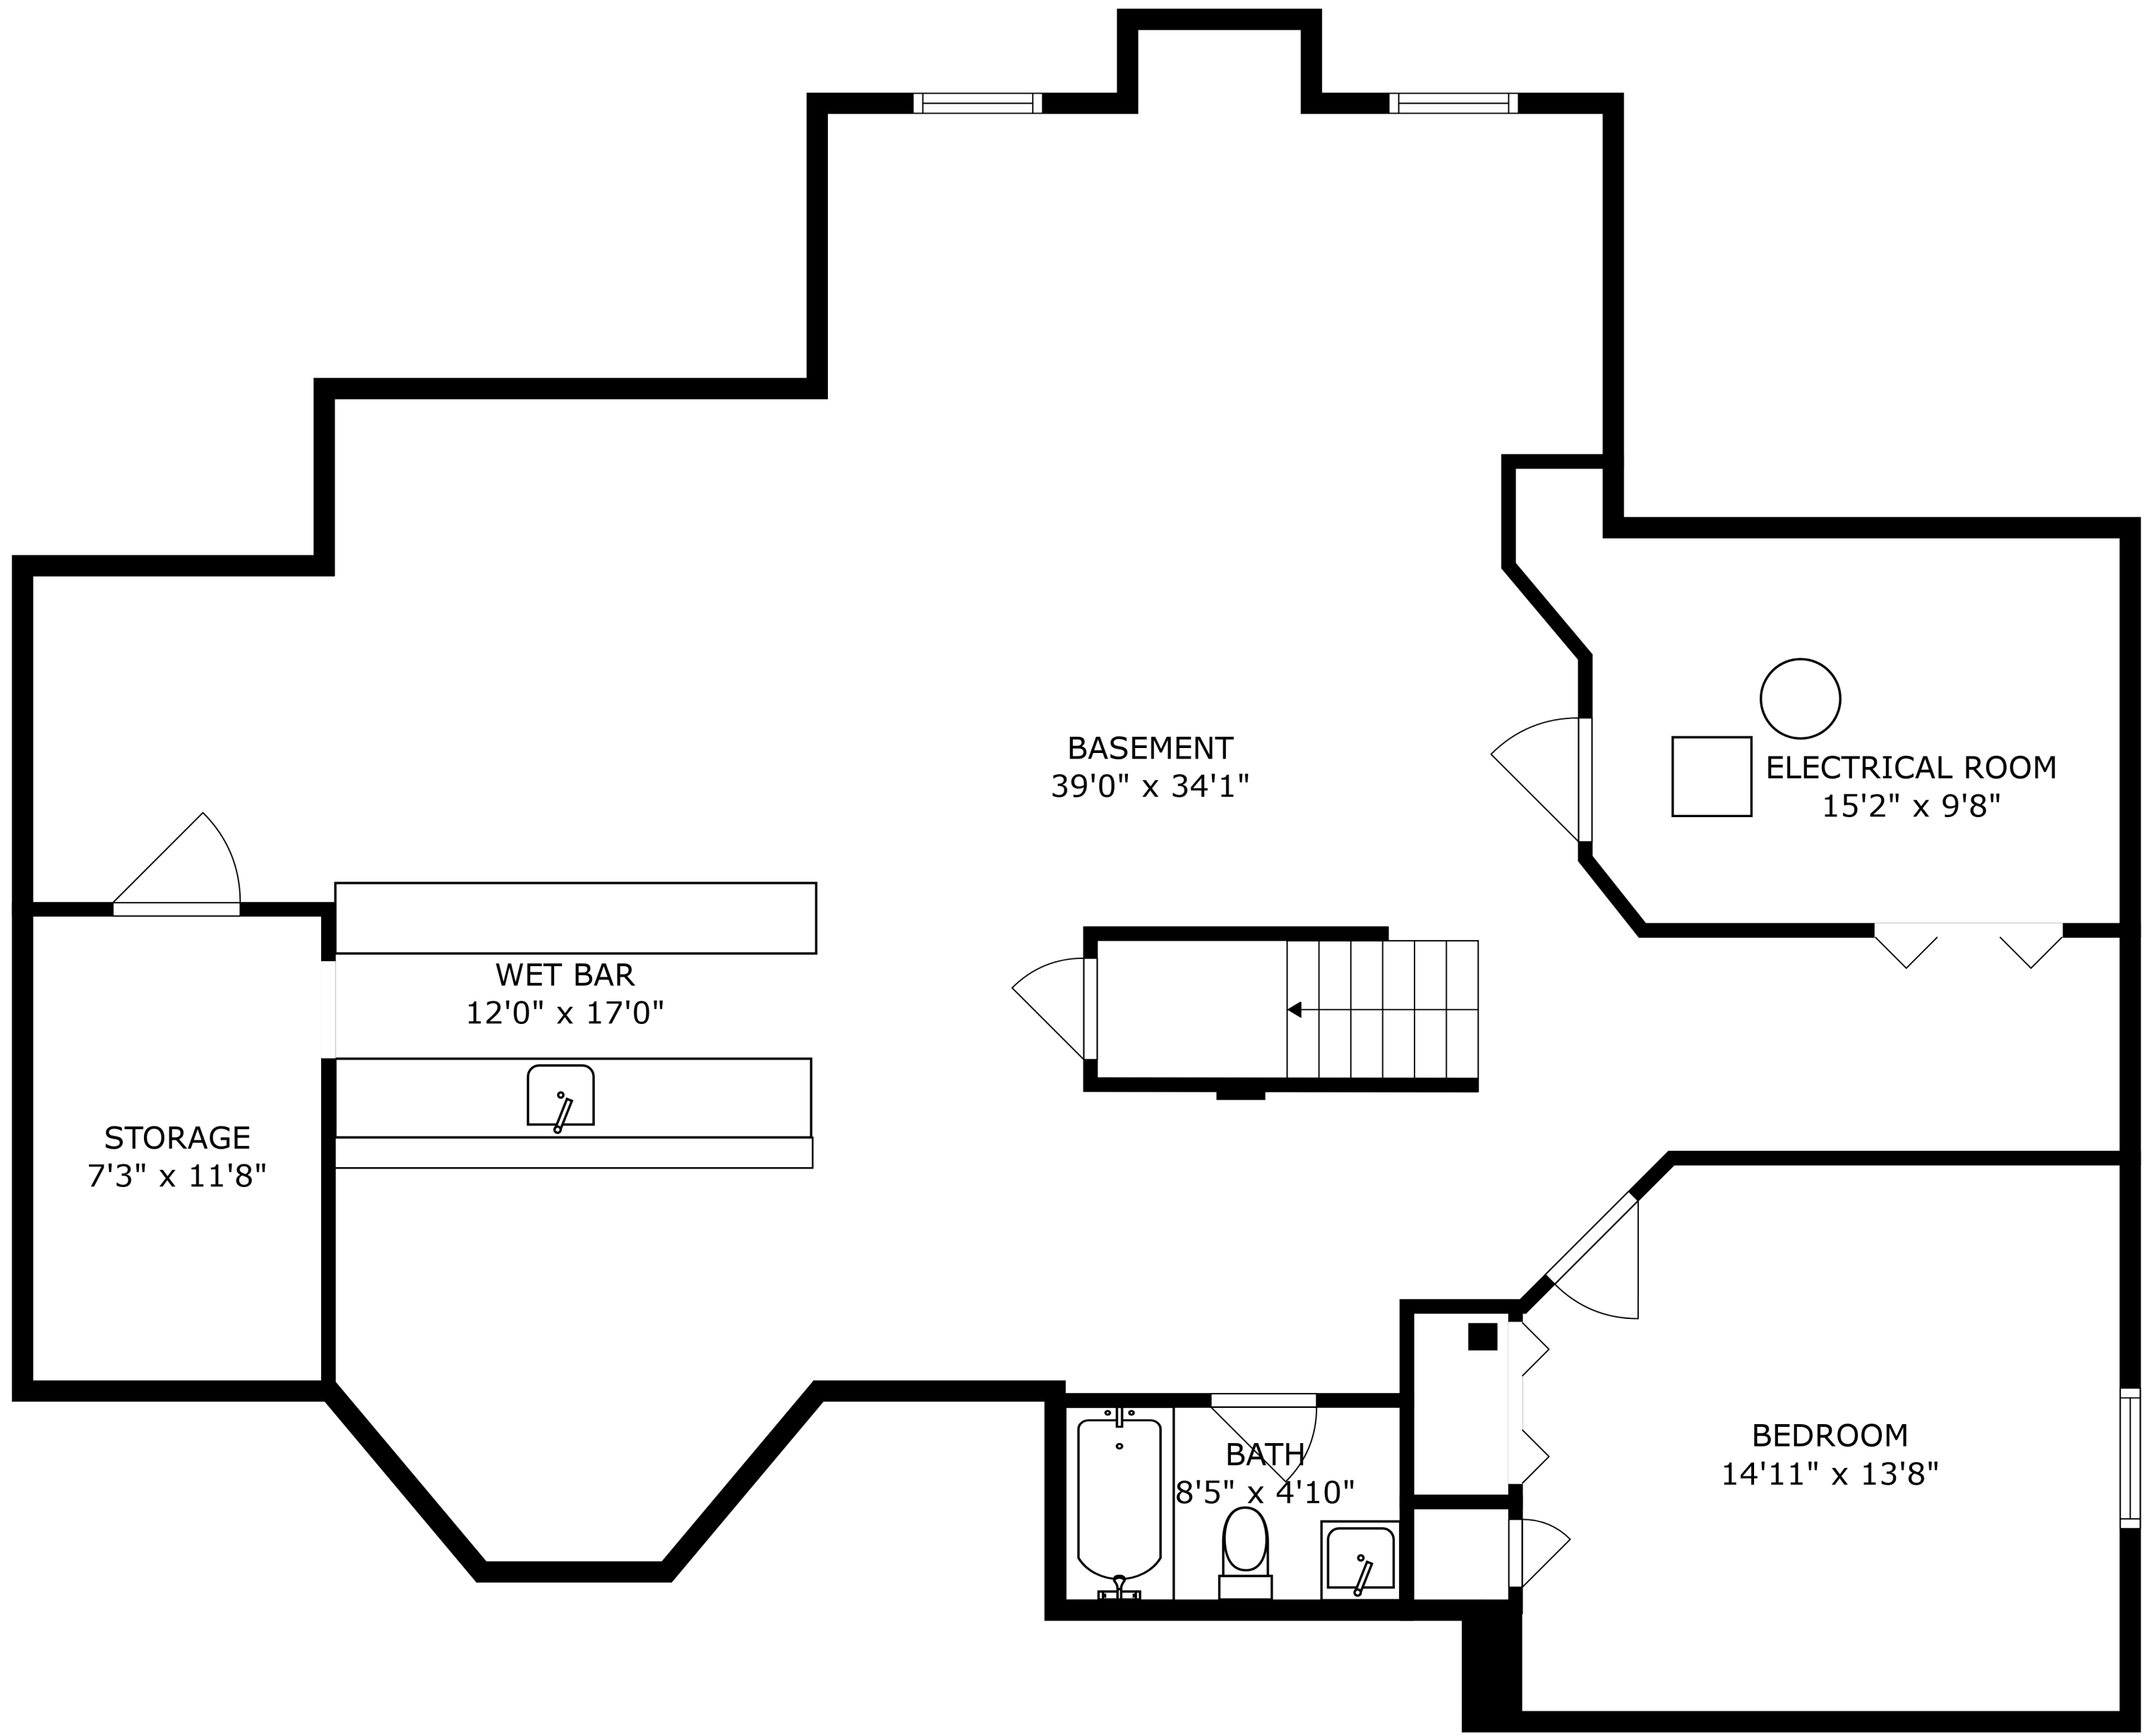

SIZES AND DIMENSIONS ARE APPROXIMATE, ACTUAL MAY VARY.

SIZES AND DIMENSIONS ARE APPROXIMATE, ACTUAL MAY VARY.

PATIO  
31'10" x 18'4"

SIZES AND DIMENSIONS ARE APPROXIMATE, ACTUAL MAY VARY.

SIZES AND DIMENSIONS ARE APPROXIMATE, ACTUAL MAY VARY.