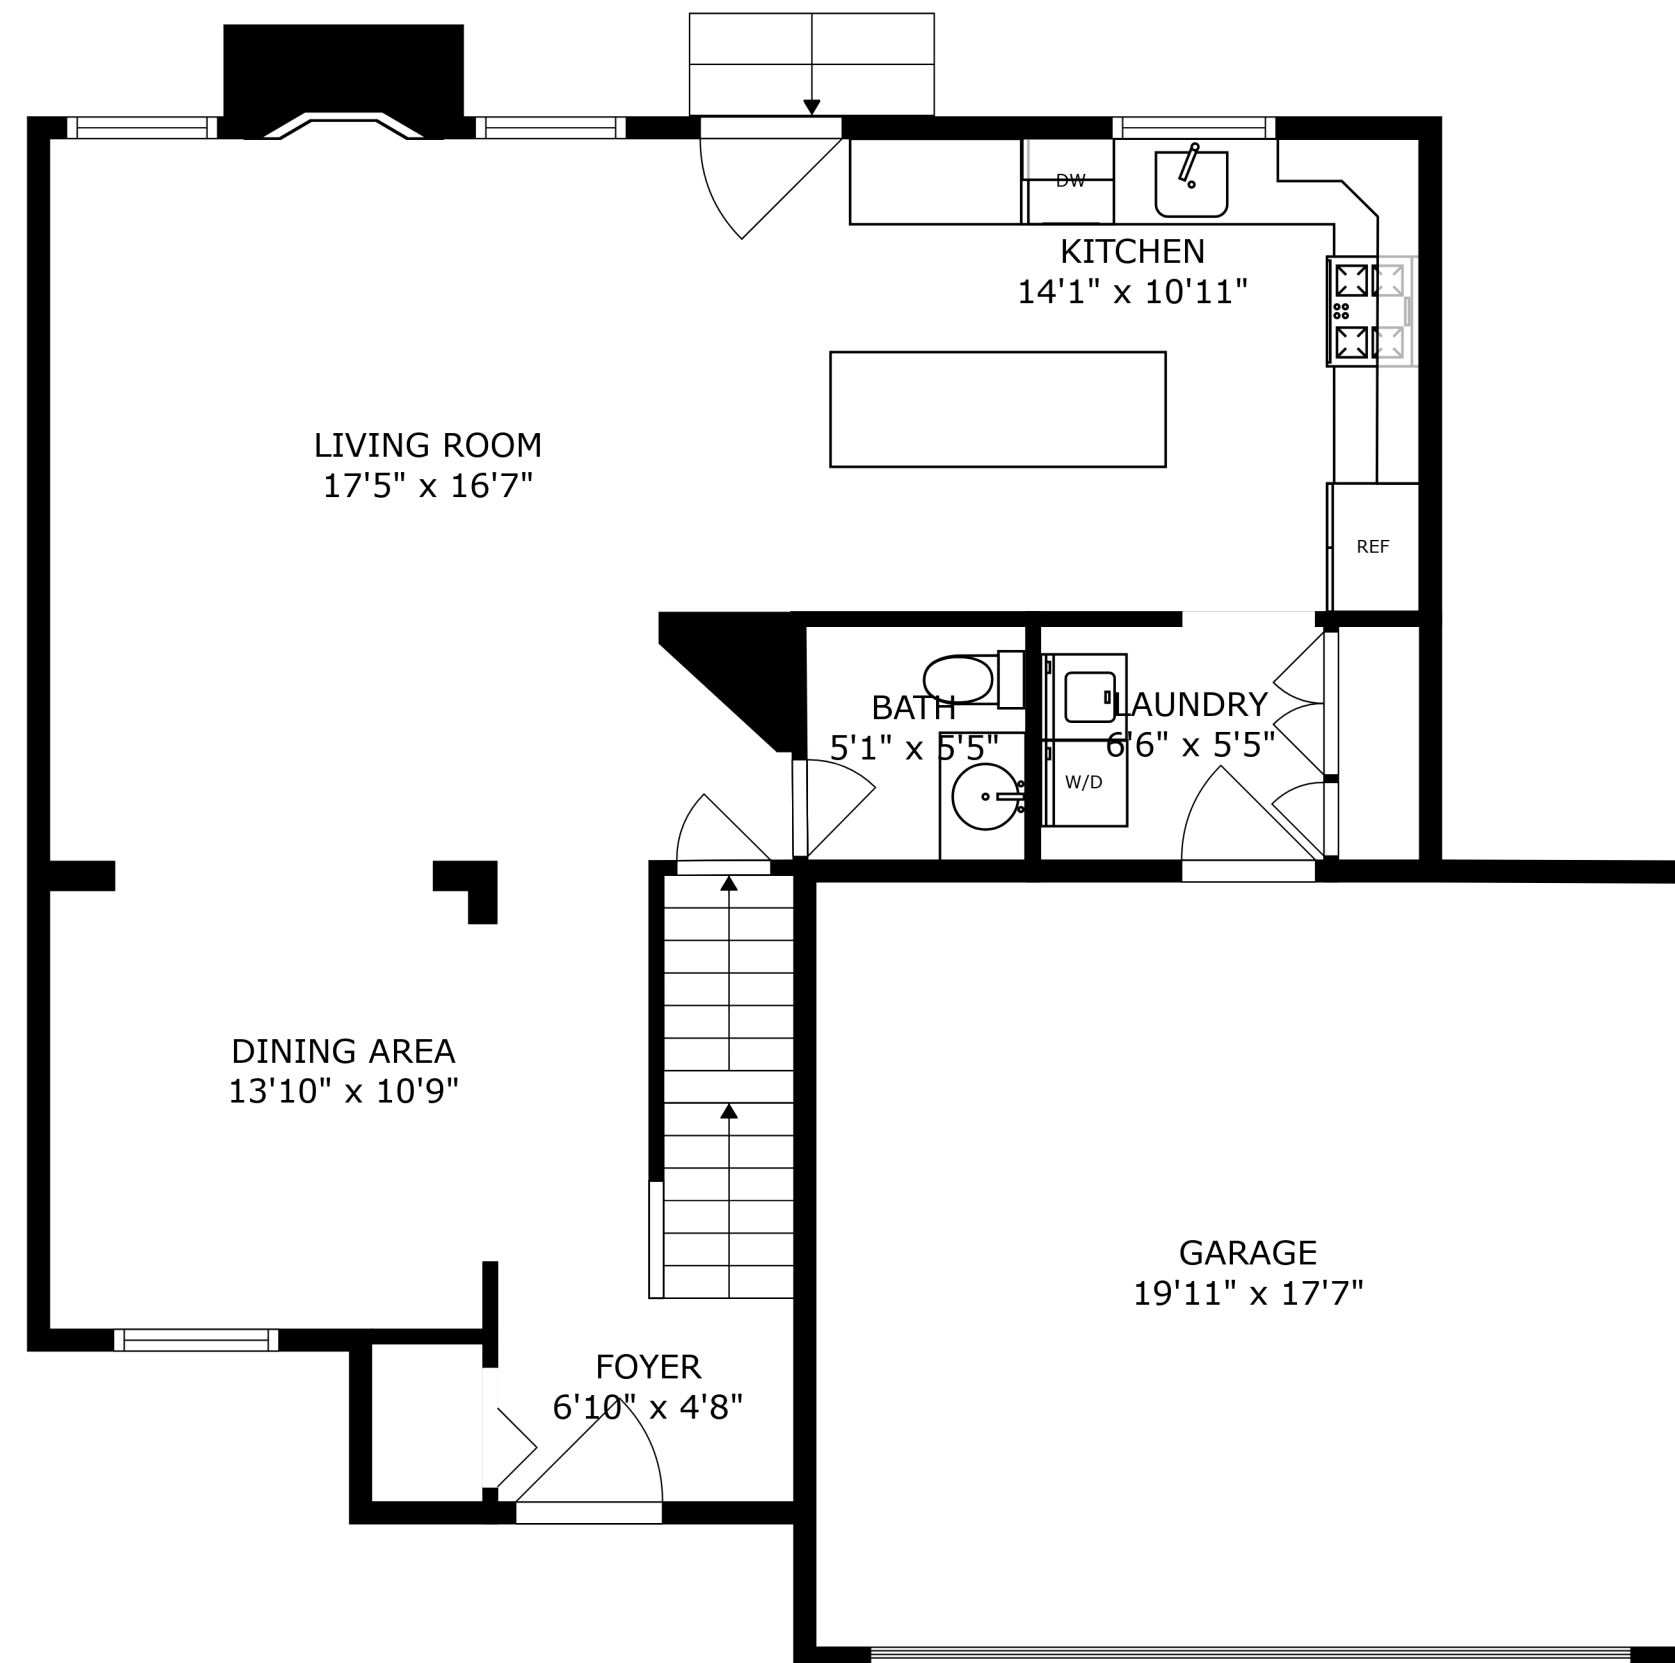

PATIO  
27'3" x 18'8"

SIZES AND DIMENSIONS ARE APPROXIMATE, ACTUAL MAY VARY.

SIZES AND DIMENSIONS ARE APPROXIMATE, ACTUAL MAY VARY.

PATIO  
27'3" x 18'8"

SIZES AND DIMENSIONS ARE APPROXIMATE, ACTUAL MAY VARY.

SIZES AND DIMENSIONS ARE APPROXIMATE, ACTUAL MAY VARY.