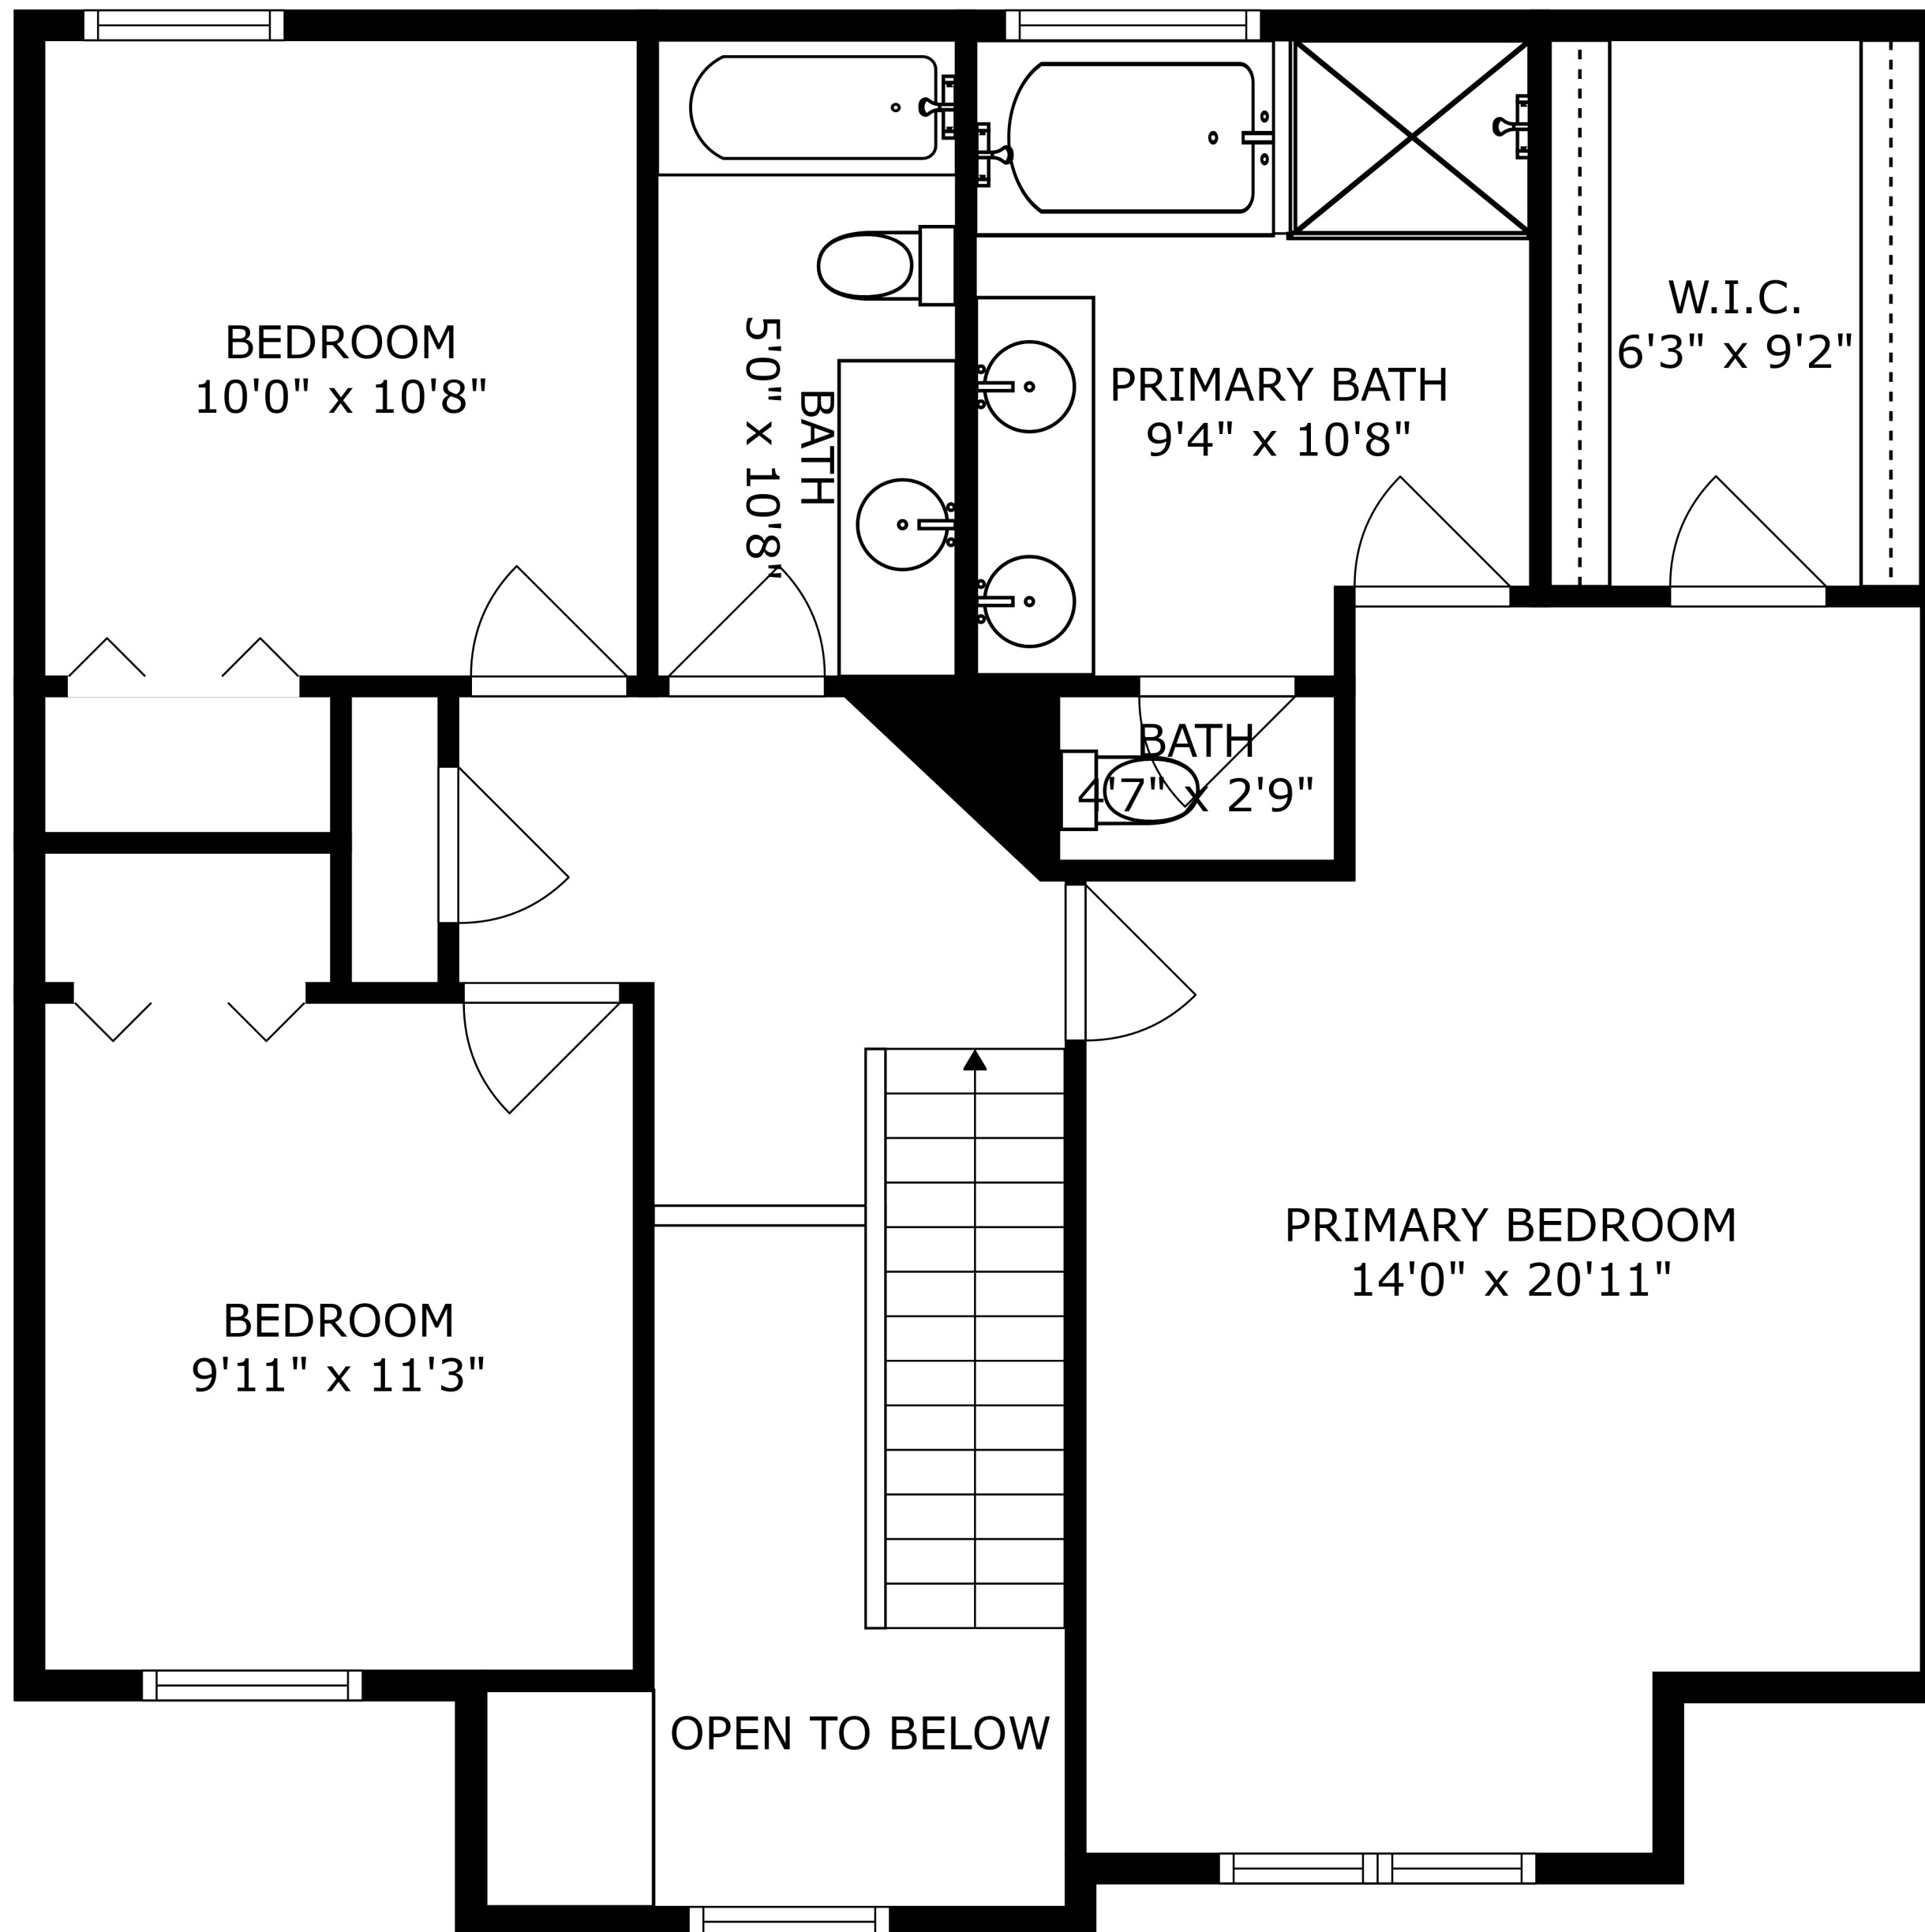

PATIO  
27'3" x 18'8"

SIZES AND DIMENSIONS ARE APPROXIMATE, ACTUAL MAY VARY.

SIZES AND DIMENSIONS ARE APPROXIMATE, ACTUAL MAY VARY.

PATIO  
27'3" x 18'8"

SIZES AND DIMENSIONS ARE APPROXIMATE, ACTUAL MAY VARY.

SIZES AND DIMENSIONS ARE APPROXIMATE, ACTUAL MAY VARY.