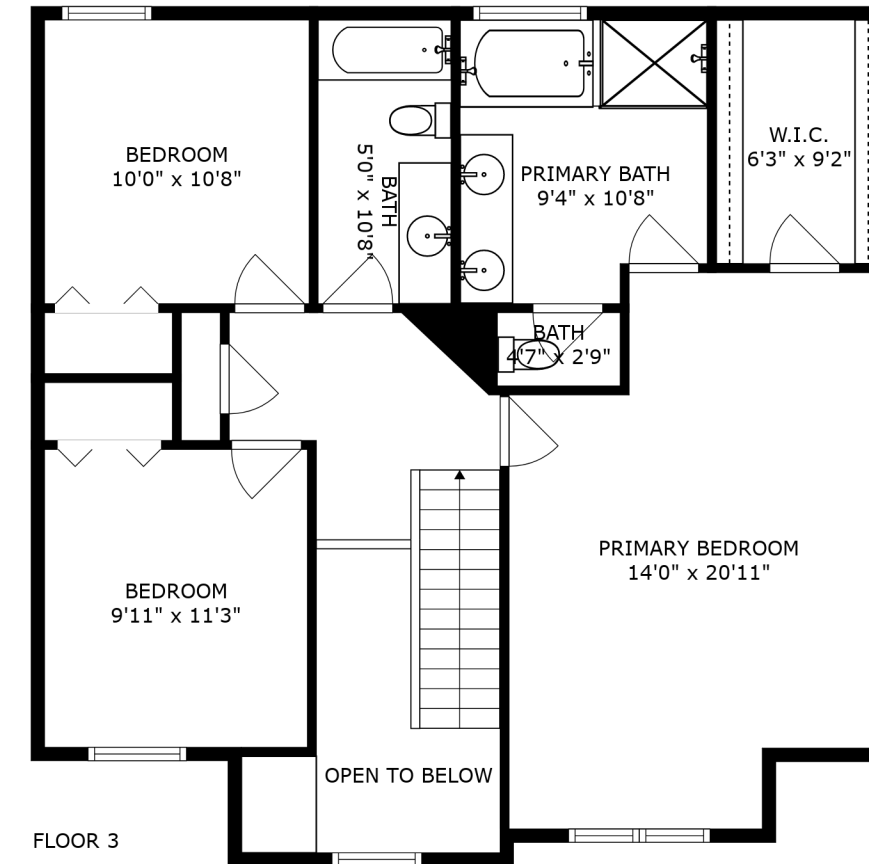

PATIO  
27'3" x 18'8"

SIZES AND DIMENSIONS ARE APPROXIMATE, ACTUAL MAY VARY.

SIZES AND DIMENSIONS ARE APPROXIMATE, ACTUAL MAY VARY.

PATIO  
27'3" x 18'8"

SIZES AND DIMENSIONS ARE APPROXIMATE, ACTUAL MAY VARY.

SIZES AND DIMENSIONS ARE APPROXIMATE, ACTUAL MAY VARY.