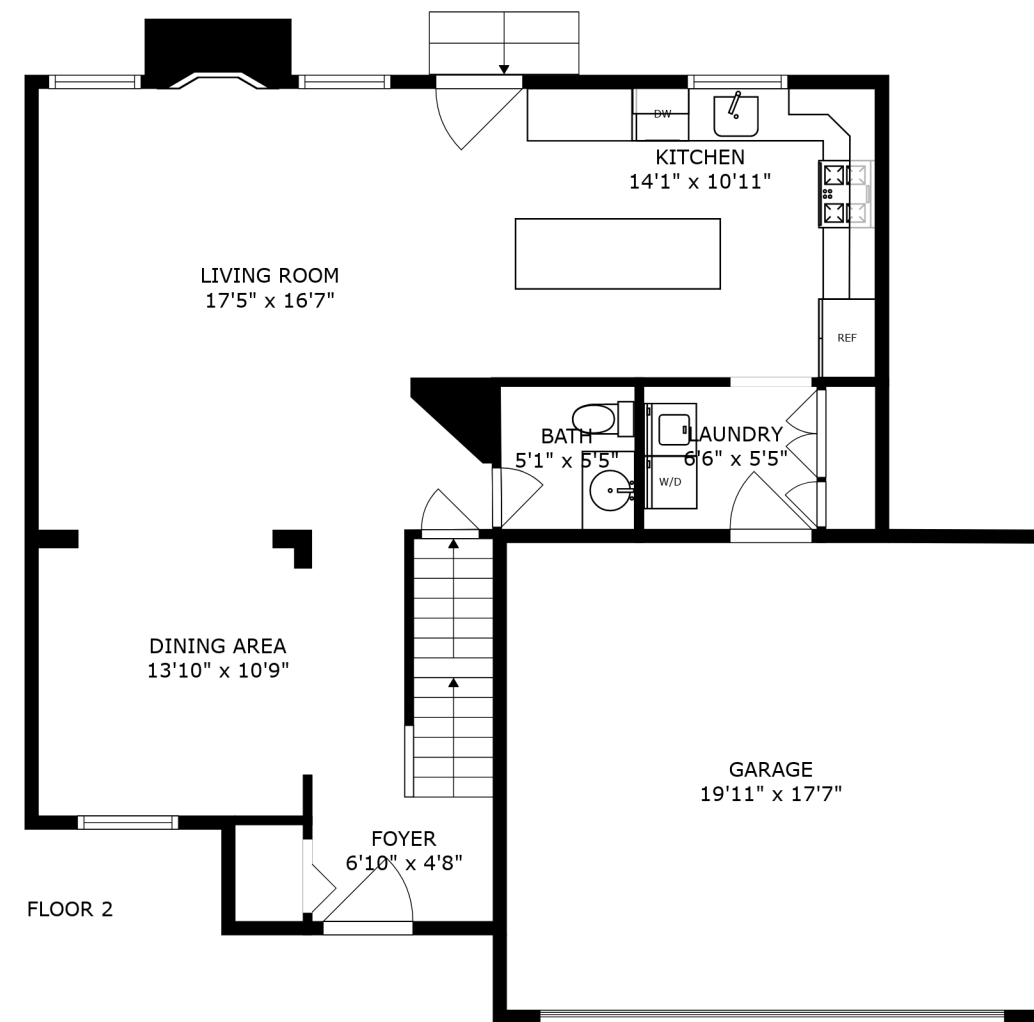

PATIO  
27'3" x 18'8"

SIZES AND DIMENSIONS ARE APPROXIMATE, ACTUAL MAY VARY.

SIZES AND DIMENSIONS ARE APPROXIMATE, ACTUAL MAY VARY.

PATIO  
27'3" x 18'8"

SIZES AND DIMENSIONS ARE APPROXIMATE, ACTUAL MAY VARY.

SIZES AND DIMENSIONS ARE APPROXIMATE, ACTUAL MAY VARY.