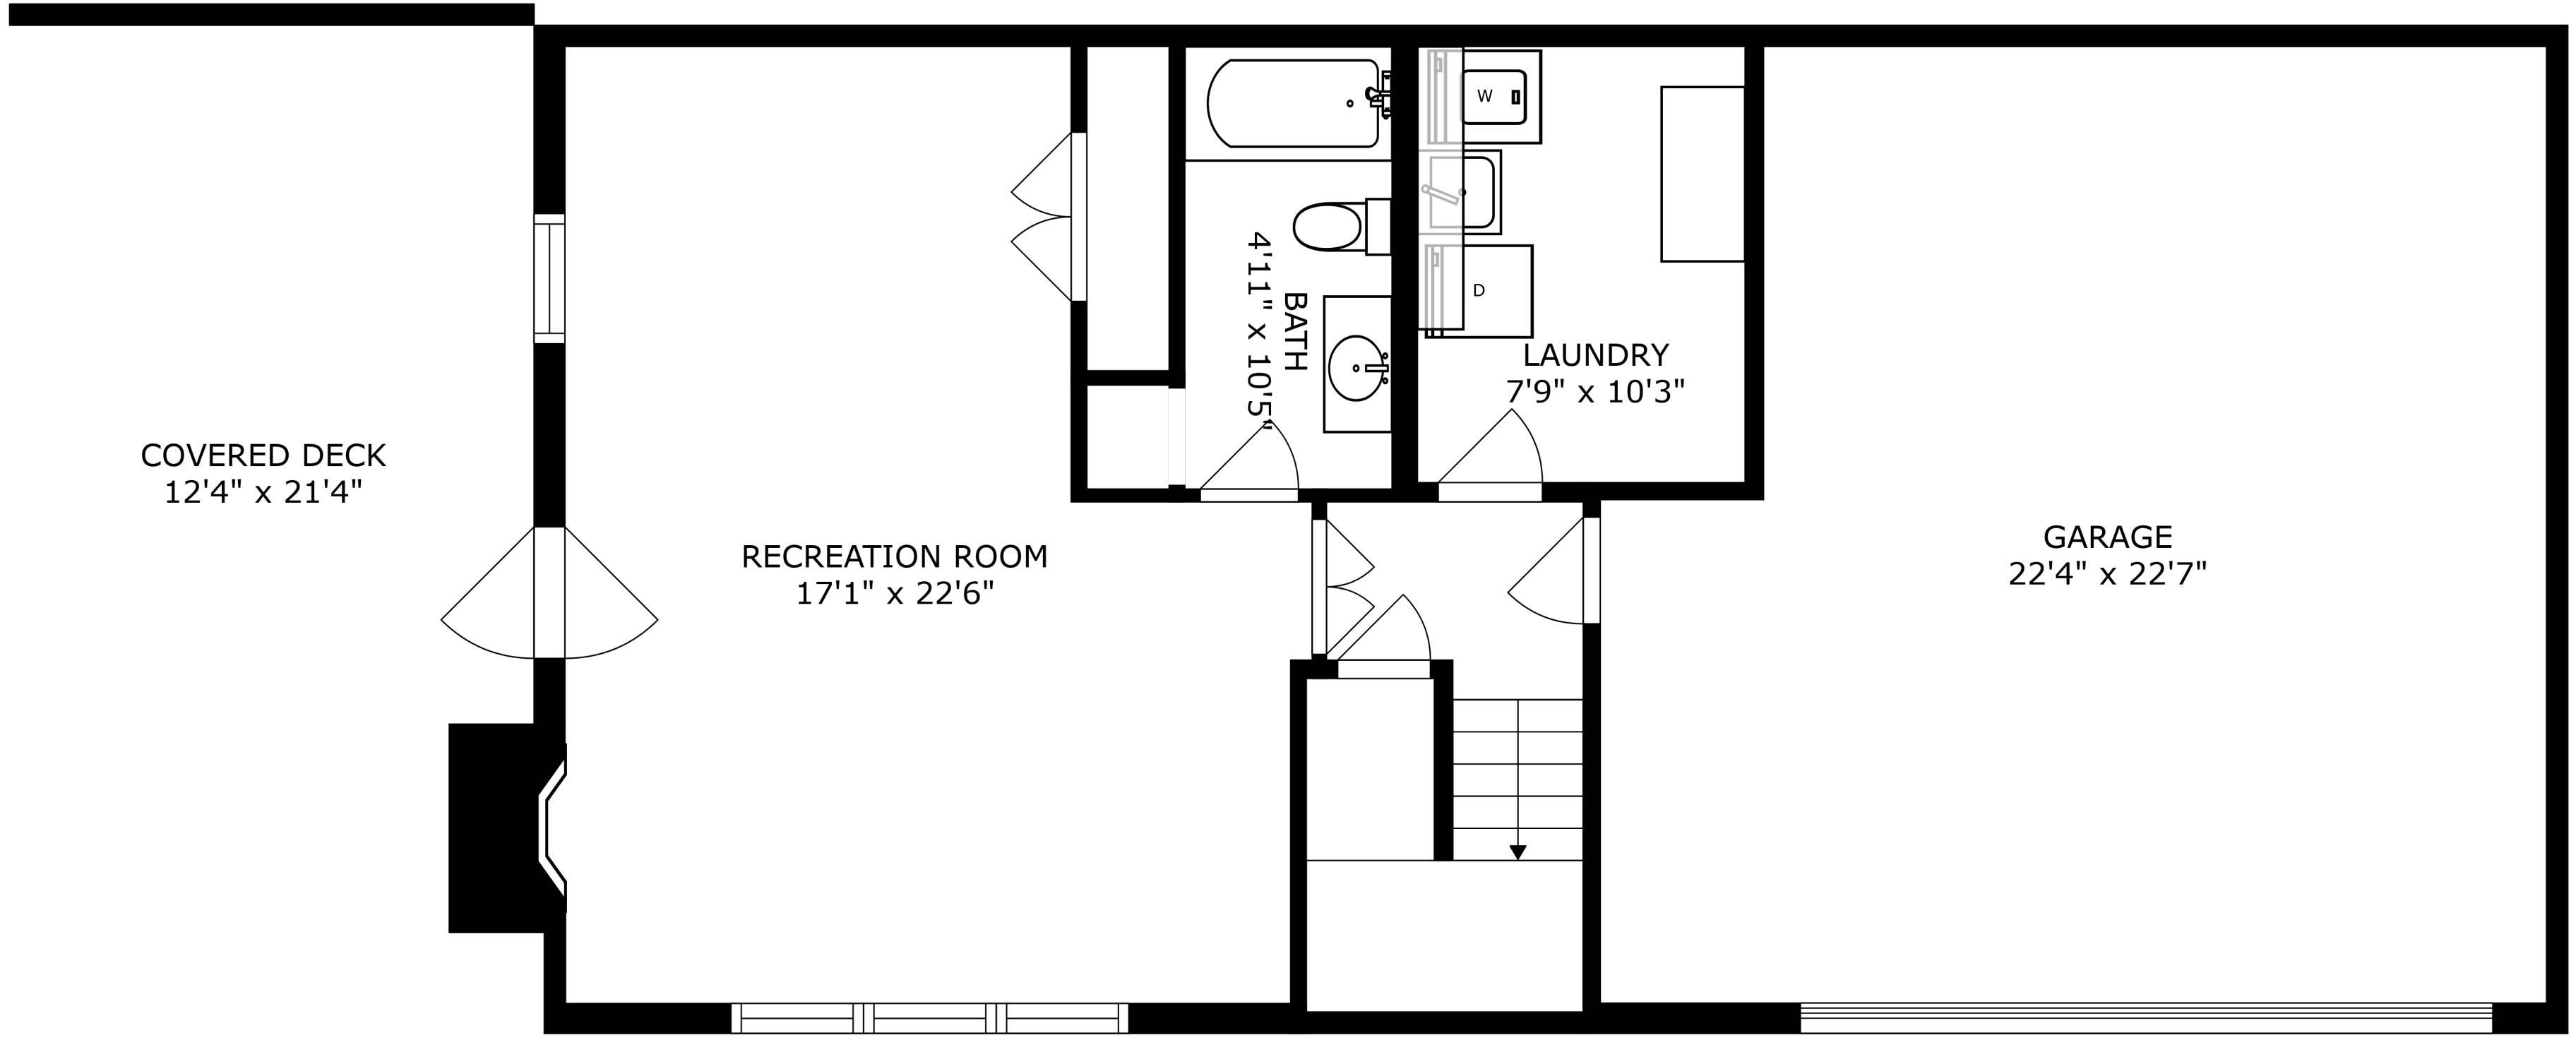

SIZES AND DIMENSIONS ARE APPROXIMATE, ACTUAL MAY VARY.

SIZES AND DIMENSIONS ARE APPROXIMATE, ACTUAL MAY VARY.

COVERED DECK
12'4" x 21'4"

RECREATION ROOM
17'1" x 22'6"

BATH
4'11" x 10'5"

LAUNDRY
7'9" x 10'3"

GARAGE
22'4" x 22'7"