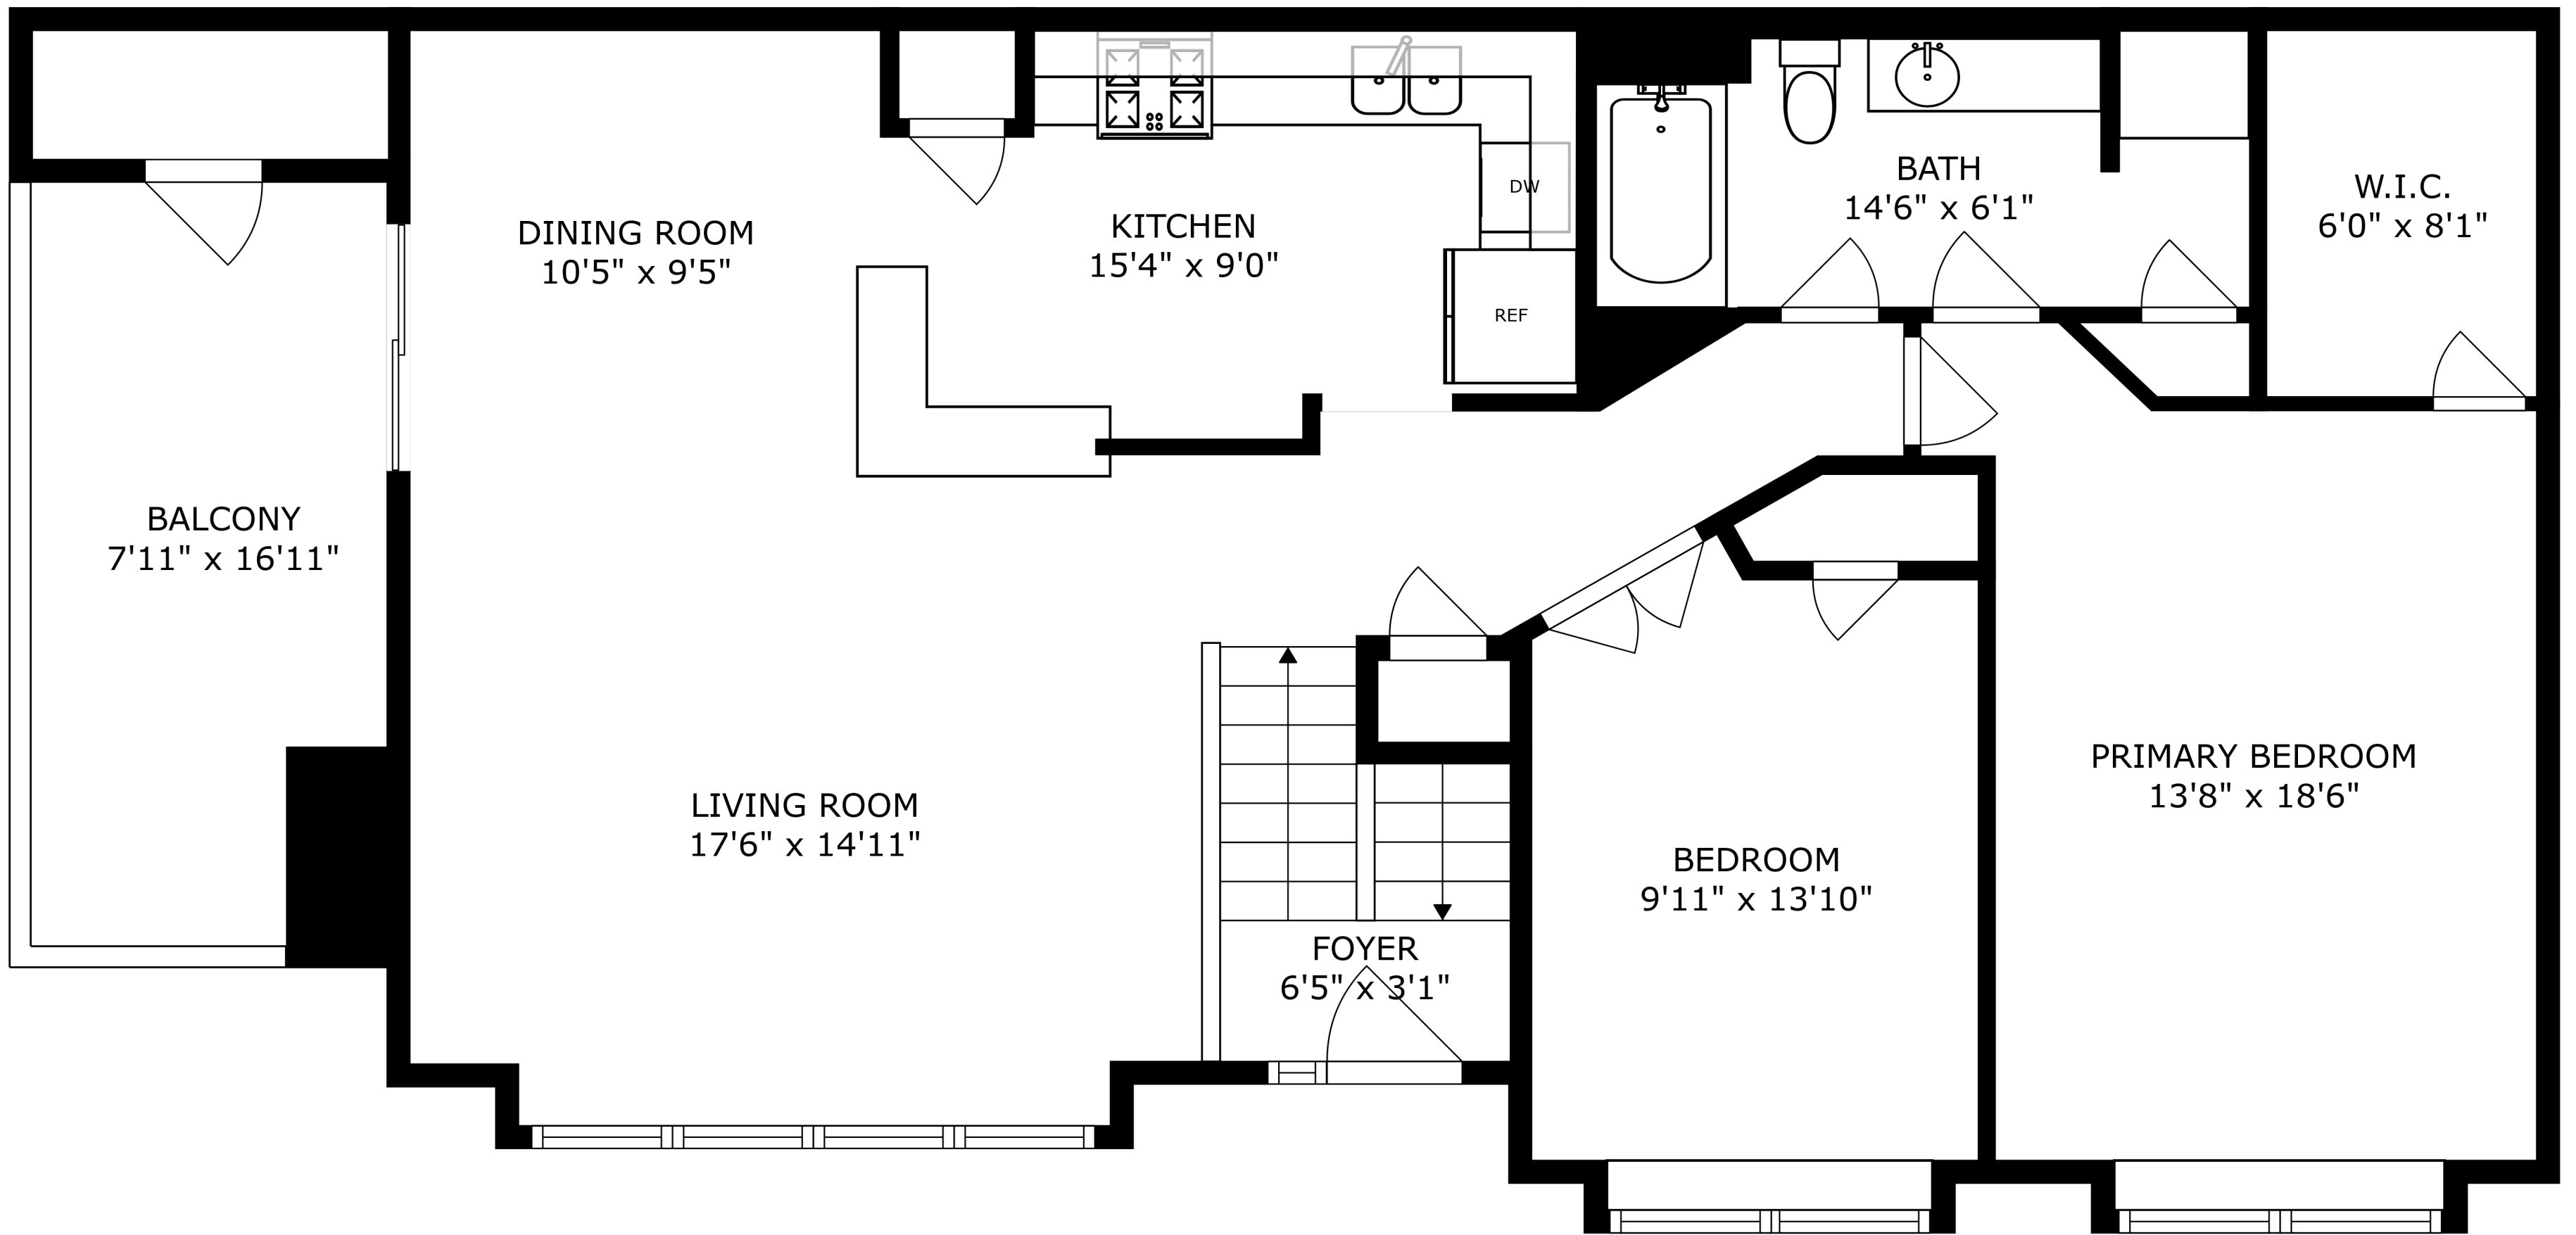

SIZES AND DIMENSIONS ARE APPROXIMATE, ACTUAL MAY VARY.

SIZES AND DIMENSIONS ARE APPROXIMATE, ACTUAL MAY VARY.

COVERED DECK
12'4" x 21'4"

RECREATION ROOM
17'1" x 22'6"

BATH
4'11" x 10'5"

LAUNDRY
7'9" x 10'3"

GARAGE
22'4" x 22'7"