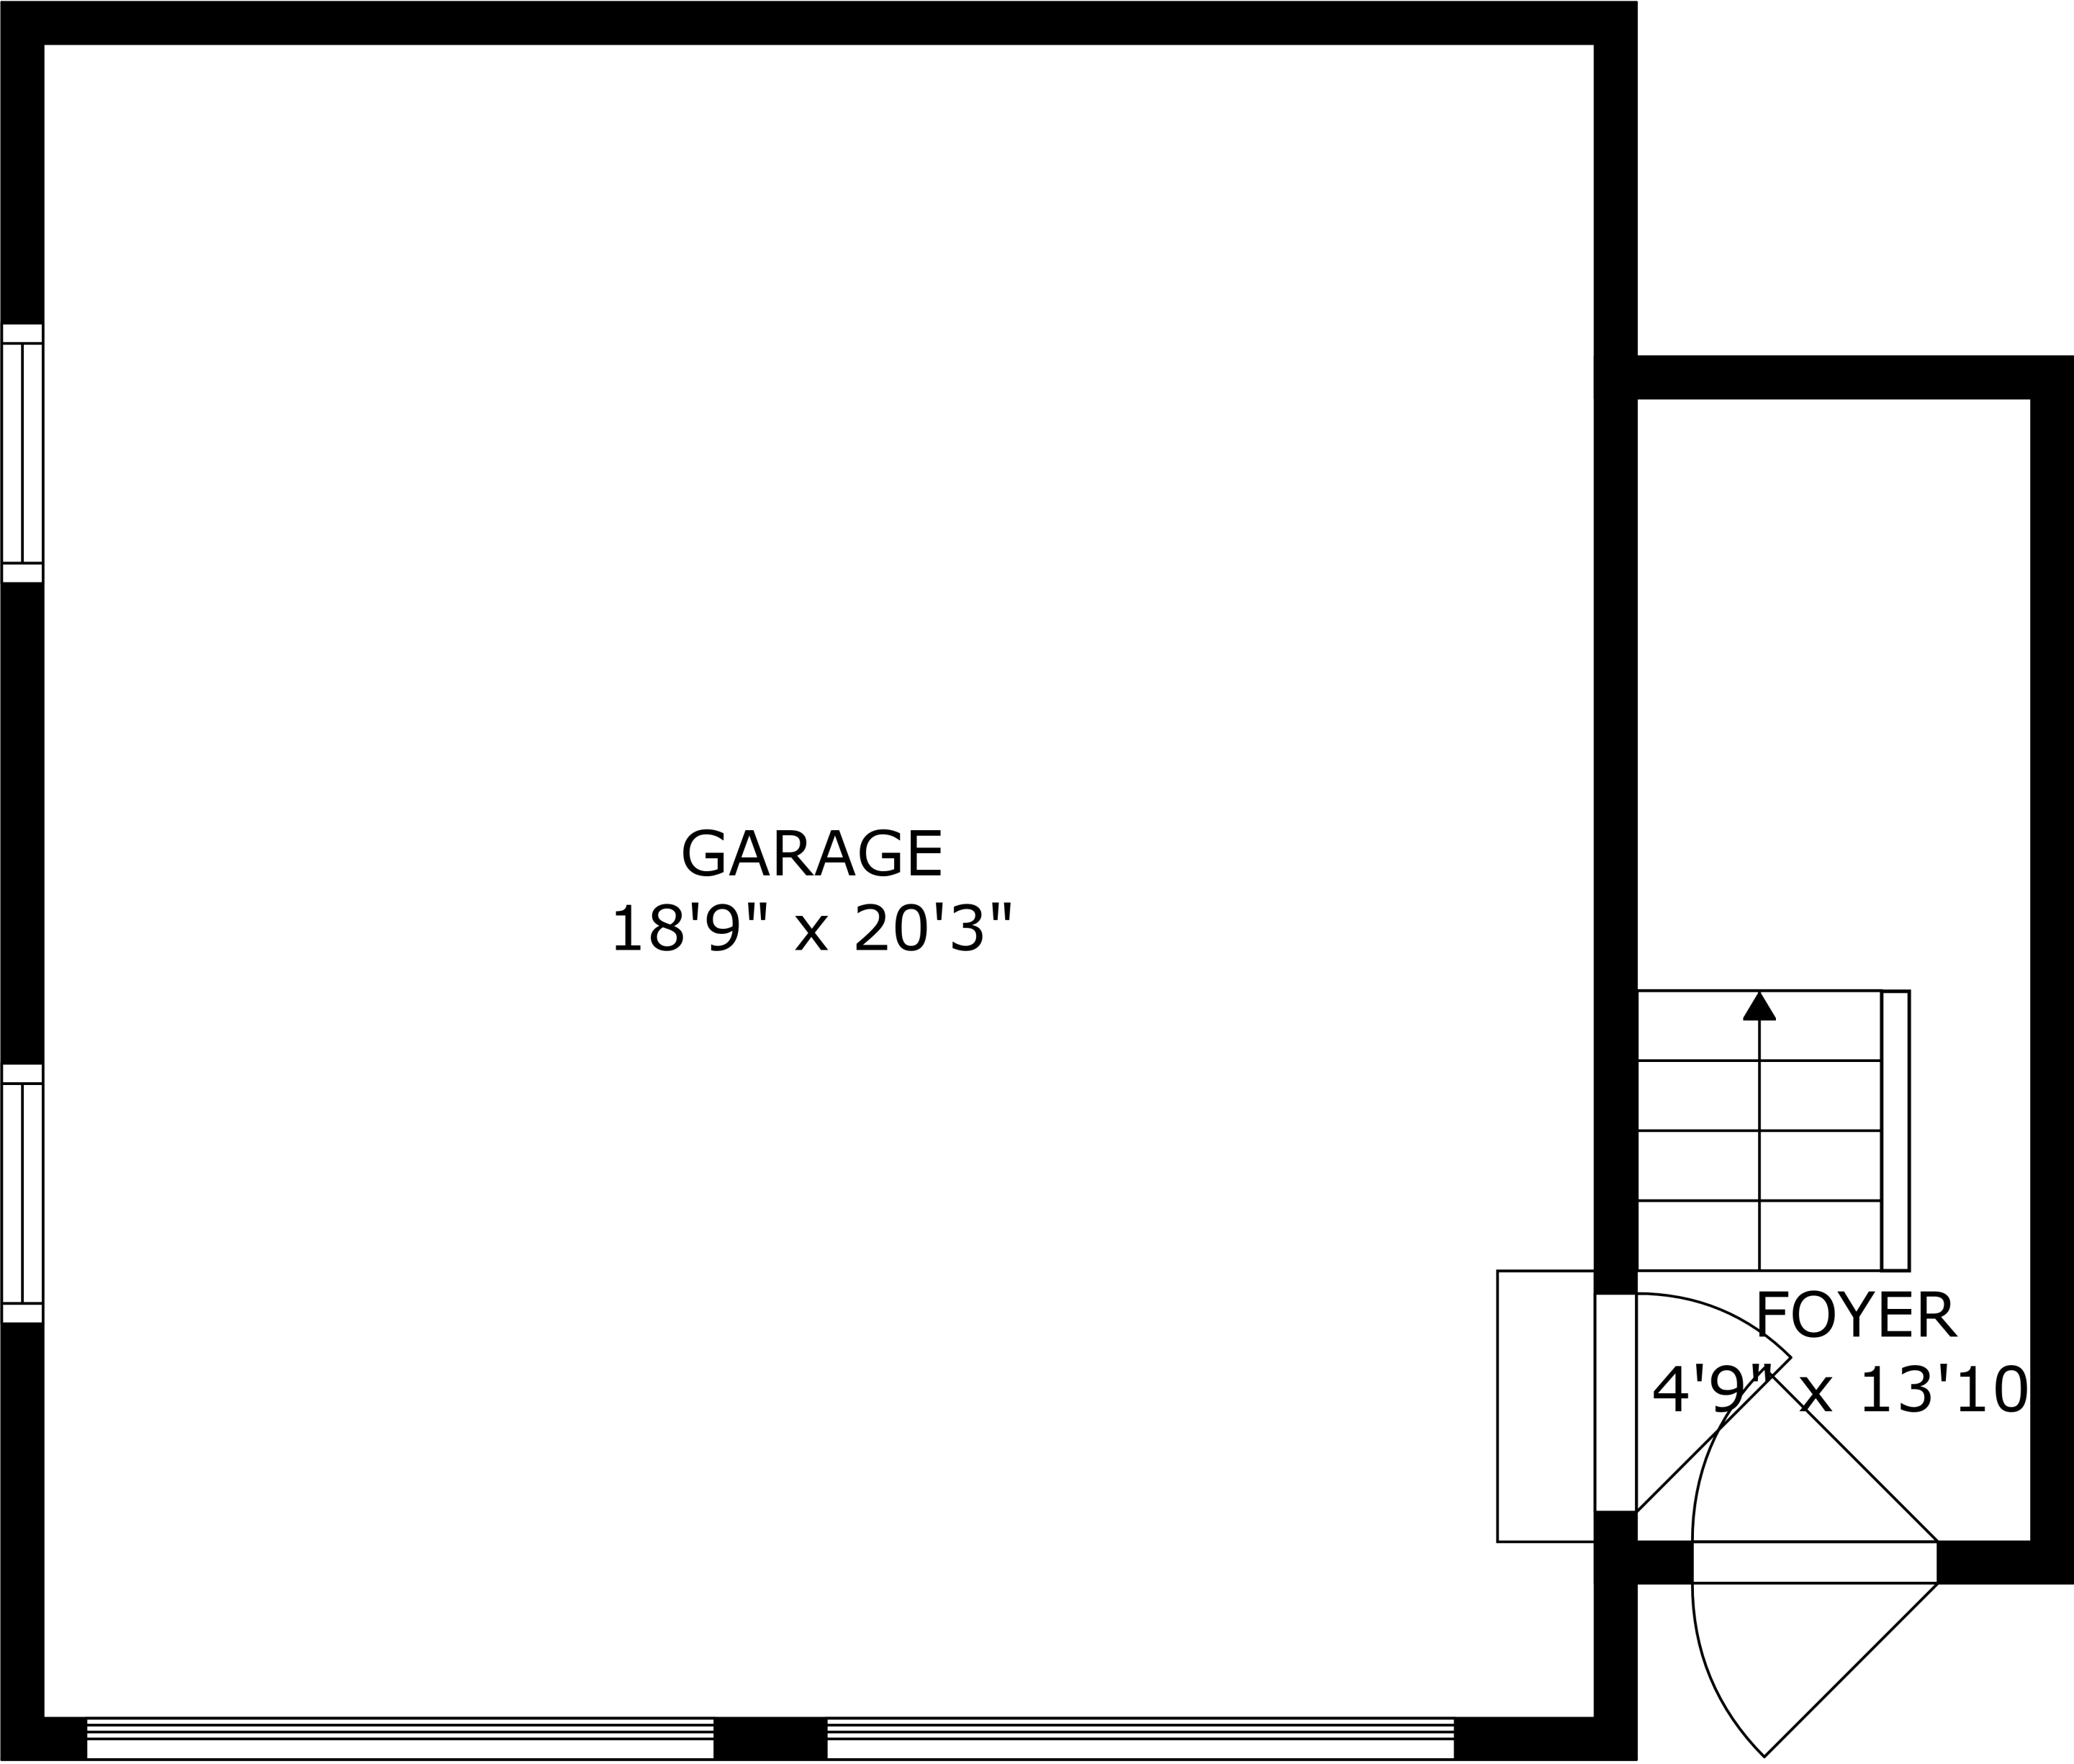

FLOOR 2

FLOOR 1

SIZES AND DIMENSIONS ARE APPROXIMATE, ACTUAL MAY VARY.

SIZES AND DIMENSIONS ARE APPROXIMATE, ACTUAL MAY VARY.

GARAGE  
18'9" x 20'3"

FOYER  
4'9" x 13'10"

SIZES AND DIMENSIONS ARE APPROXIMATE, ACTUAL MAY VARY.