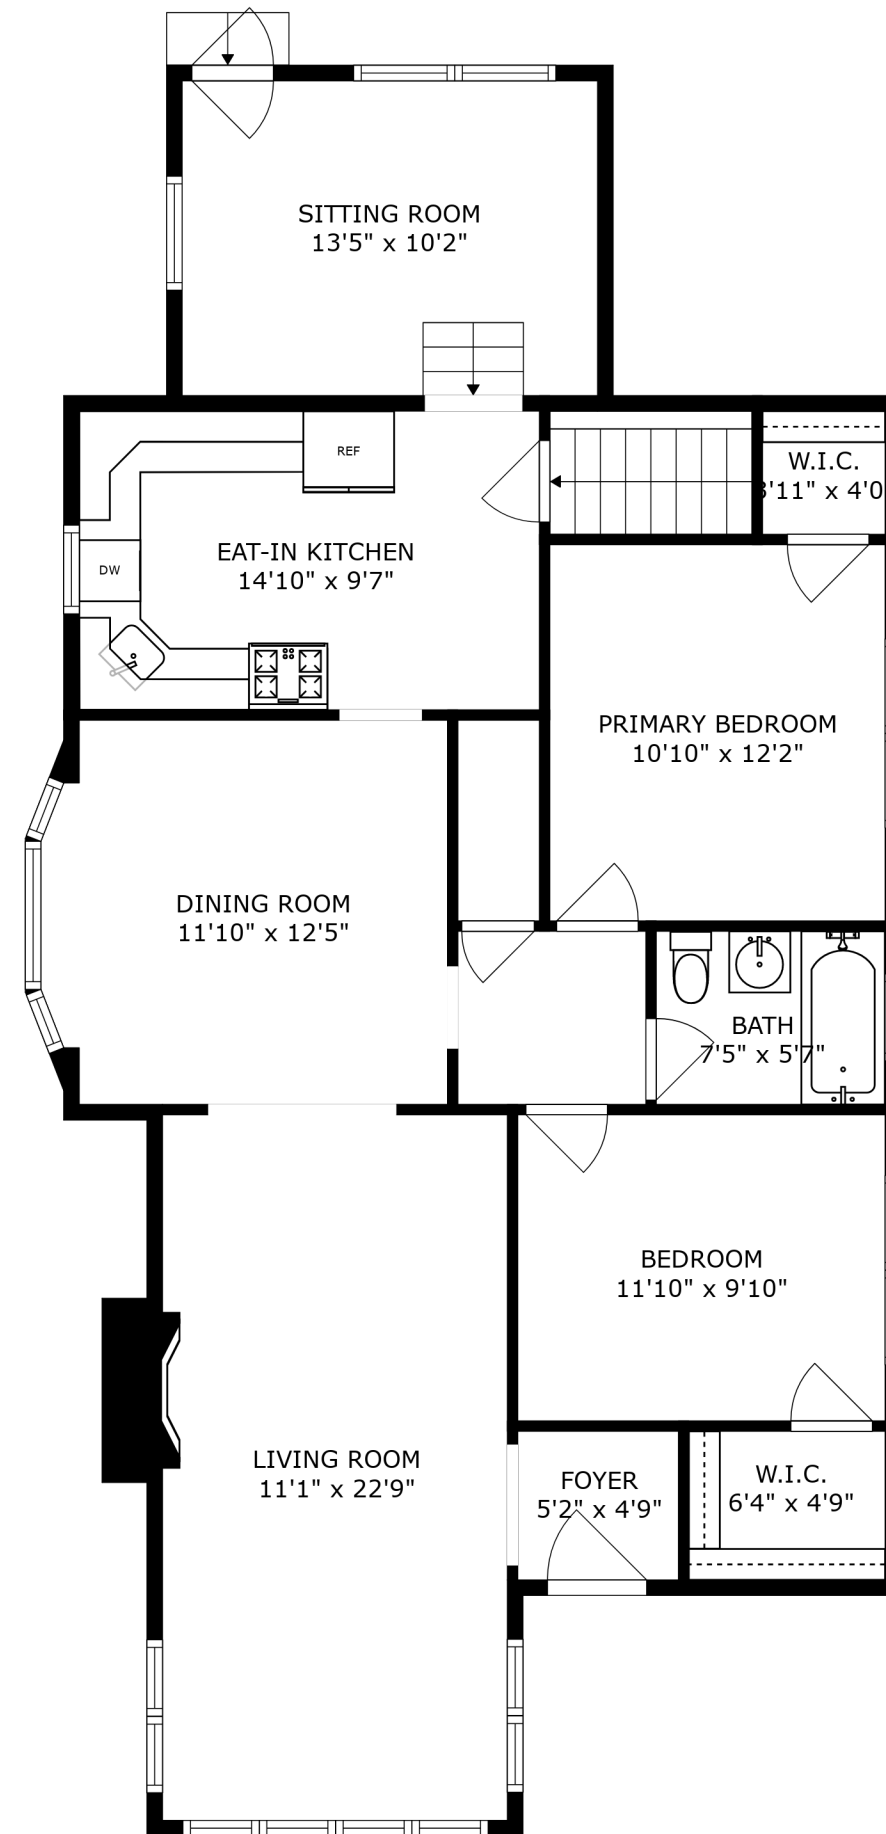

PATIO  
14'4" x 21'7"

FLOOR 1

FLOOR 2

SIZES AND DIMENSIONS ARE APPROXIMATE, ACTUAL MAY VARY.

PATIO  
14'4" x 21'7"

SIZES AND DIMENSIONS ARE APPROXIMATE, ACTUAL MAY VARY.

SIZES AND DIMENSIONS ARE APPROXIMATE, ACTUAL MAY VARY.