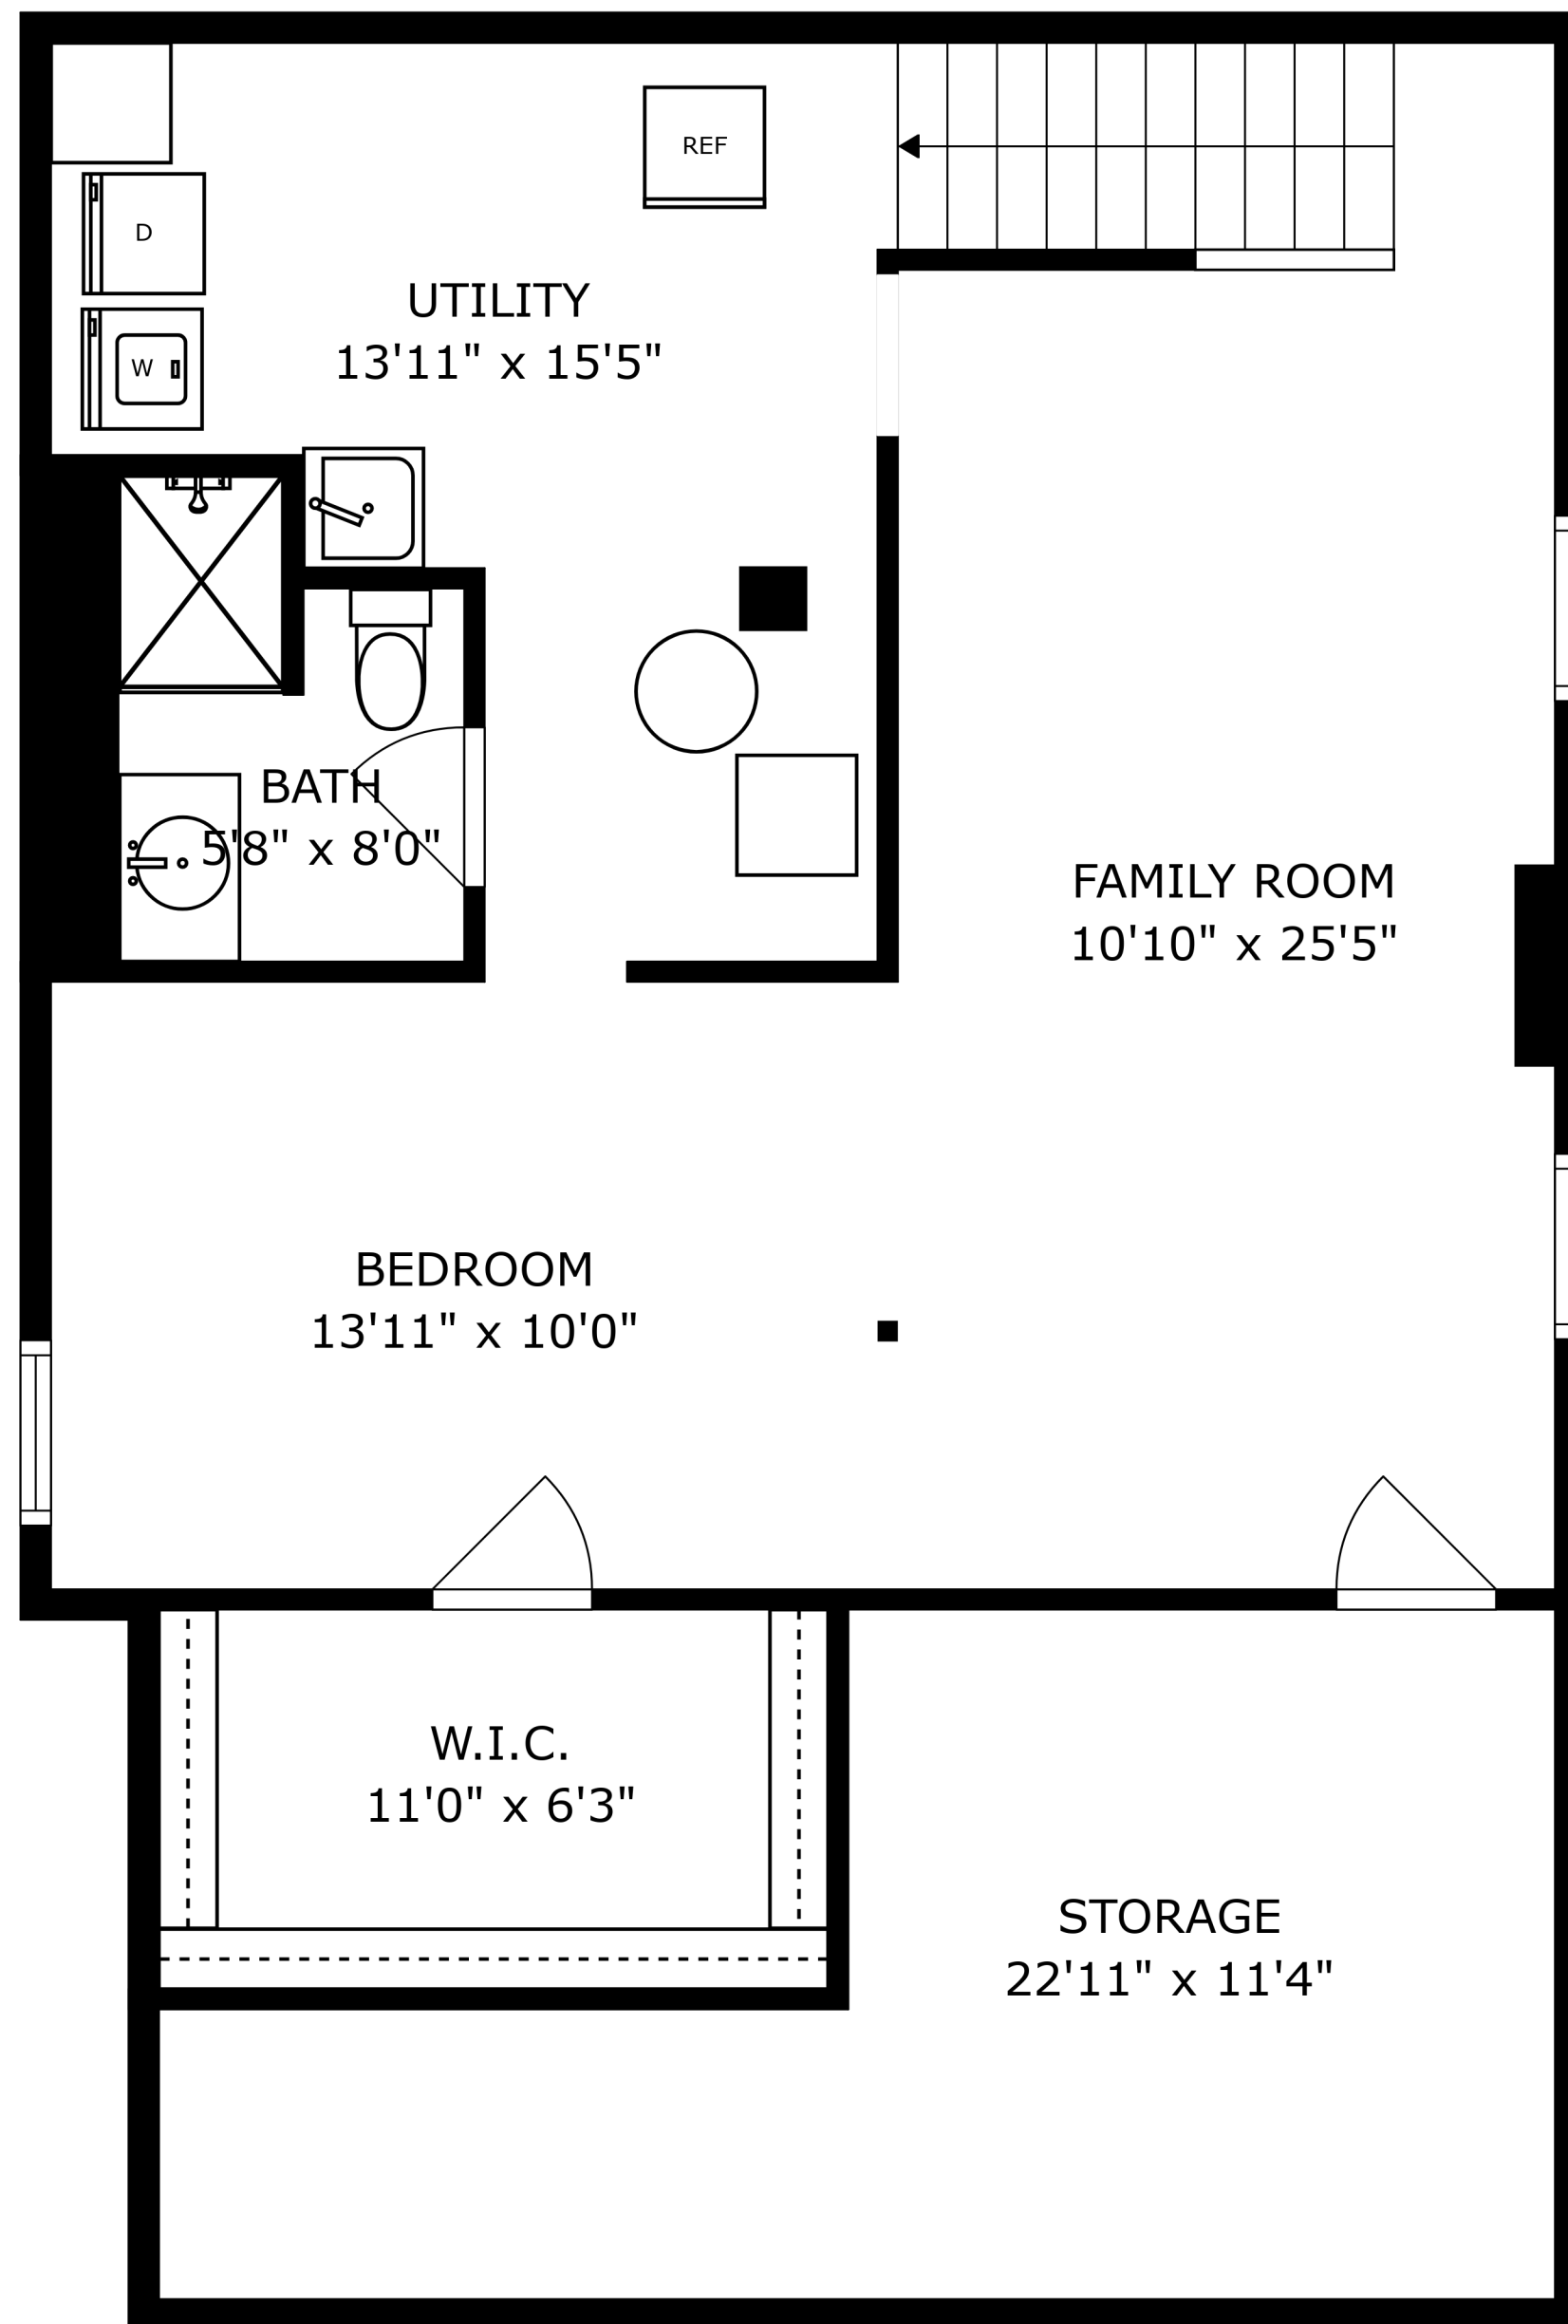

PATIO  
14'4" x 21'7"

FLOOR 1

FLOOR 2

SIZES AND DIMENSIONS ARE APPROXIMATE, ACTUAL MAY VARY.

PATIO  
14'4" x 21'7"

SIZES AND DIMENSIONS ARE APPROXIMATE, ACTUAL MAY VARY.

SIZES AND DIMENSIONS ARE APPROXIMATE, ACTUAL MAY VARY.