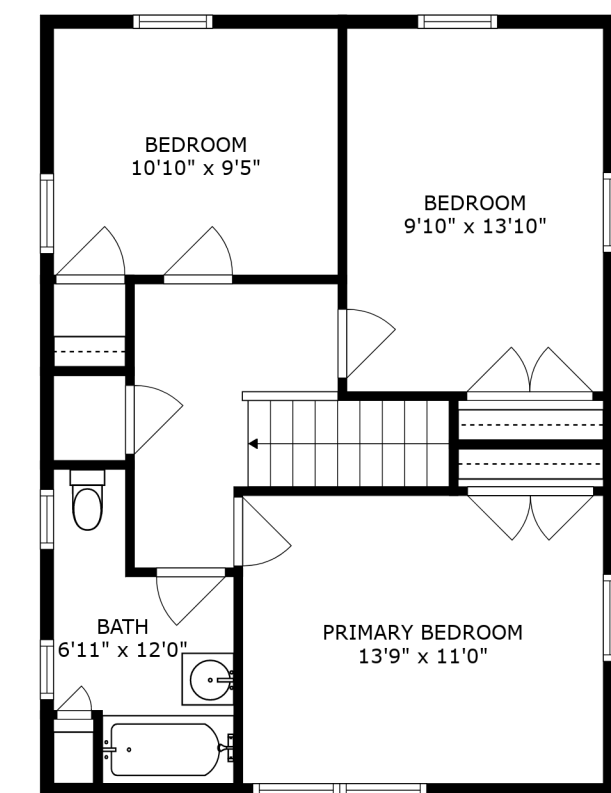

PATIO
29'8" x 17'1"

FLOOR 1

APPROXIMATELY: 1066 SQ FT

FLOOR 2

APPROXIMATELY: 1074 SQ FT

FLOOR 3

APPROXIMATELY: 605 SQ FT

SIZES AND DIMENSIONS ARE APPROXIMATE, ACTUAL MAY VARY.

APPROXIMATELY: 605 SQ FT

SIZES AND DIMENSIONS ARE APPROXIMATE, ACTUAL MAY VARY.

PATIO
29'8" x 17'1"

APPROXIMATELY: 1074 SQ FT

SIZES AND DIMENSIONS ARE APPROXIMATE, ACTUAL MAY VARY.

APPROXIMATELY: 1066 SQ FT

SIZES AND DIMENSIONS ARE APPROXIMATE, ACTUAL MAY VARY.