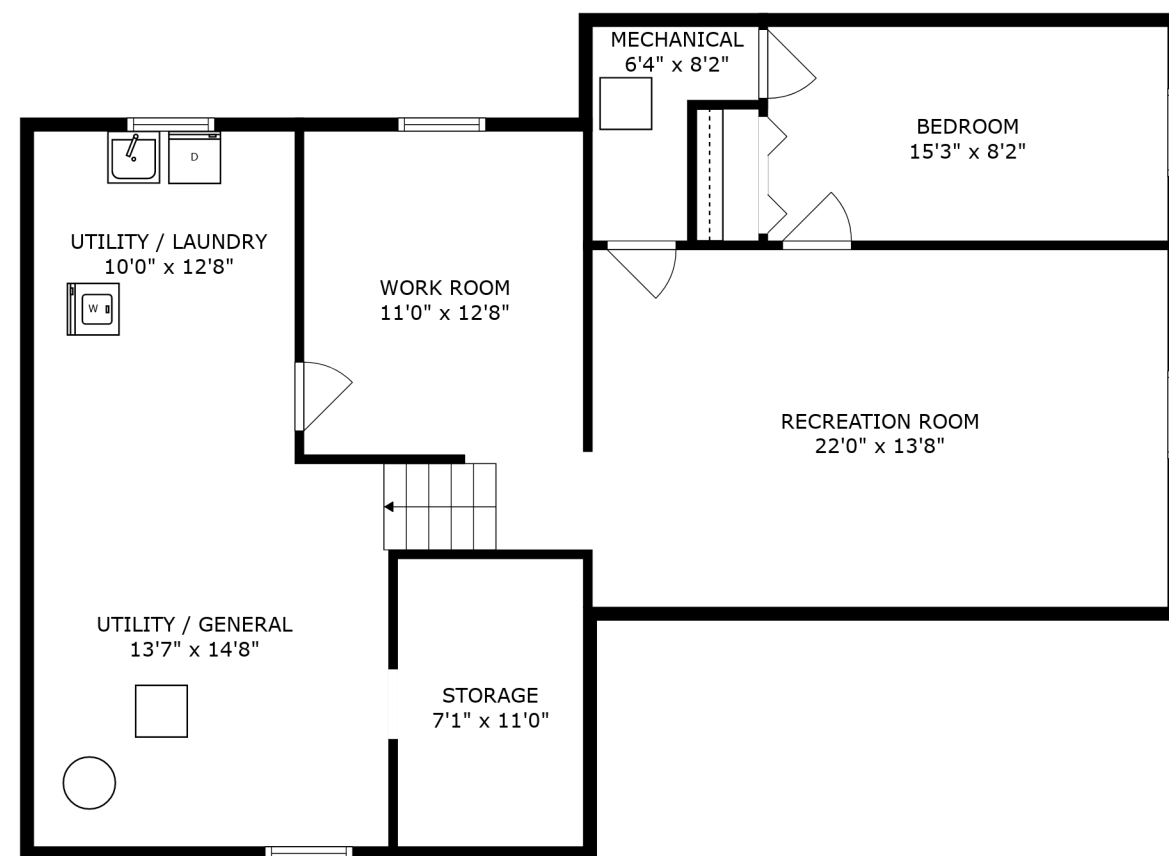

PATIO
29'8" x 17'1"

FLOOR 1

APPROXIMATELY: 1066 SQ FT

FLOOR 2

APPROXIMATELY: 1074 SQ FT

FLOOR 3

APPROXIMATELY: 605 SQ FT

SIZES AND DIMENSIONS ARE APPROXIMATE, ACTUAL MAY VARY.

APPROXIMATELY: 605 SQ FT

SIZES AND DIMENSIONS ARE APPROXIMATE, ACTUAL MAY VARY.

PATIO
29'8" x 17'1"

APPROXIMATELY: 1074 SQ FT

SIZES AND DIMENSIONS ARE APPROXIMATE, ACTUAL MAY VARY.

APPROXIMATELY: 1066 SQ FT

SIZES AND DIMENSIONS ARE APPROXIMATE, ACTUAL MAY VARY.