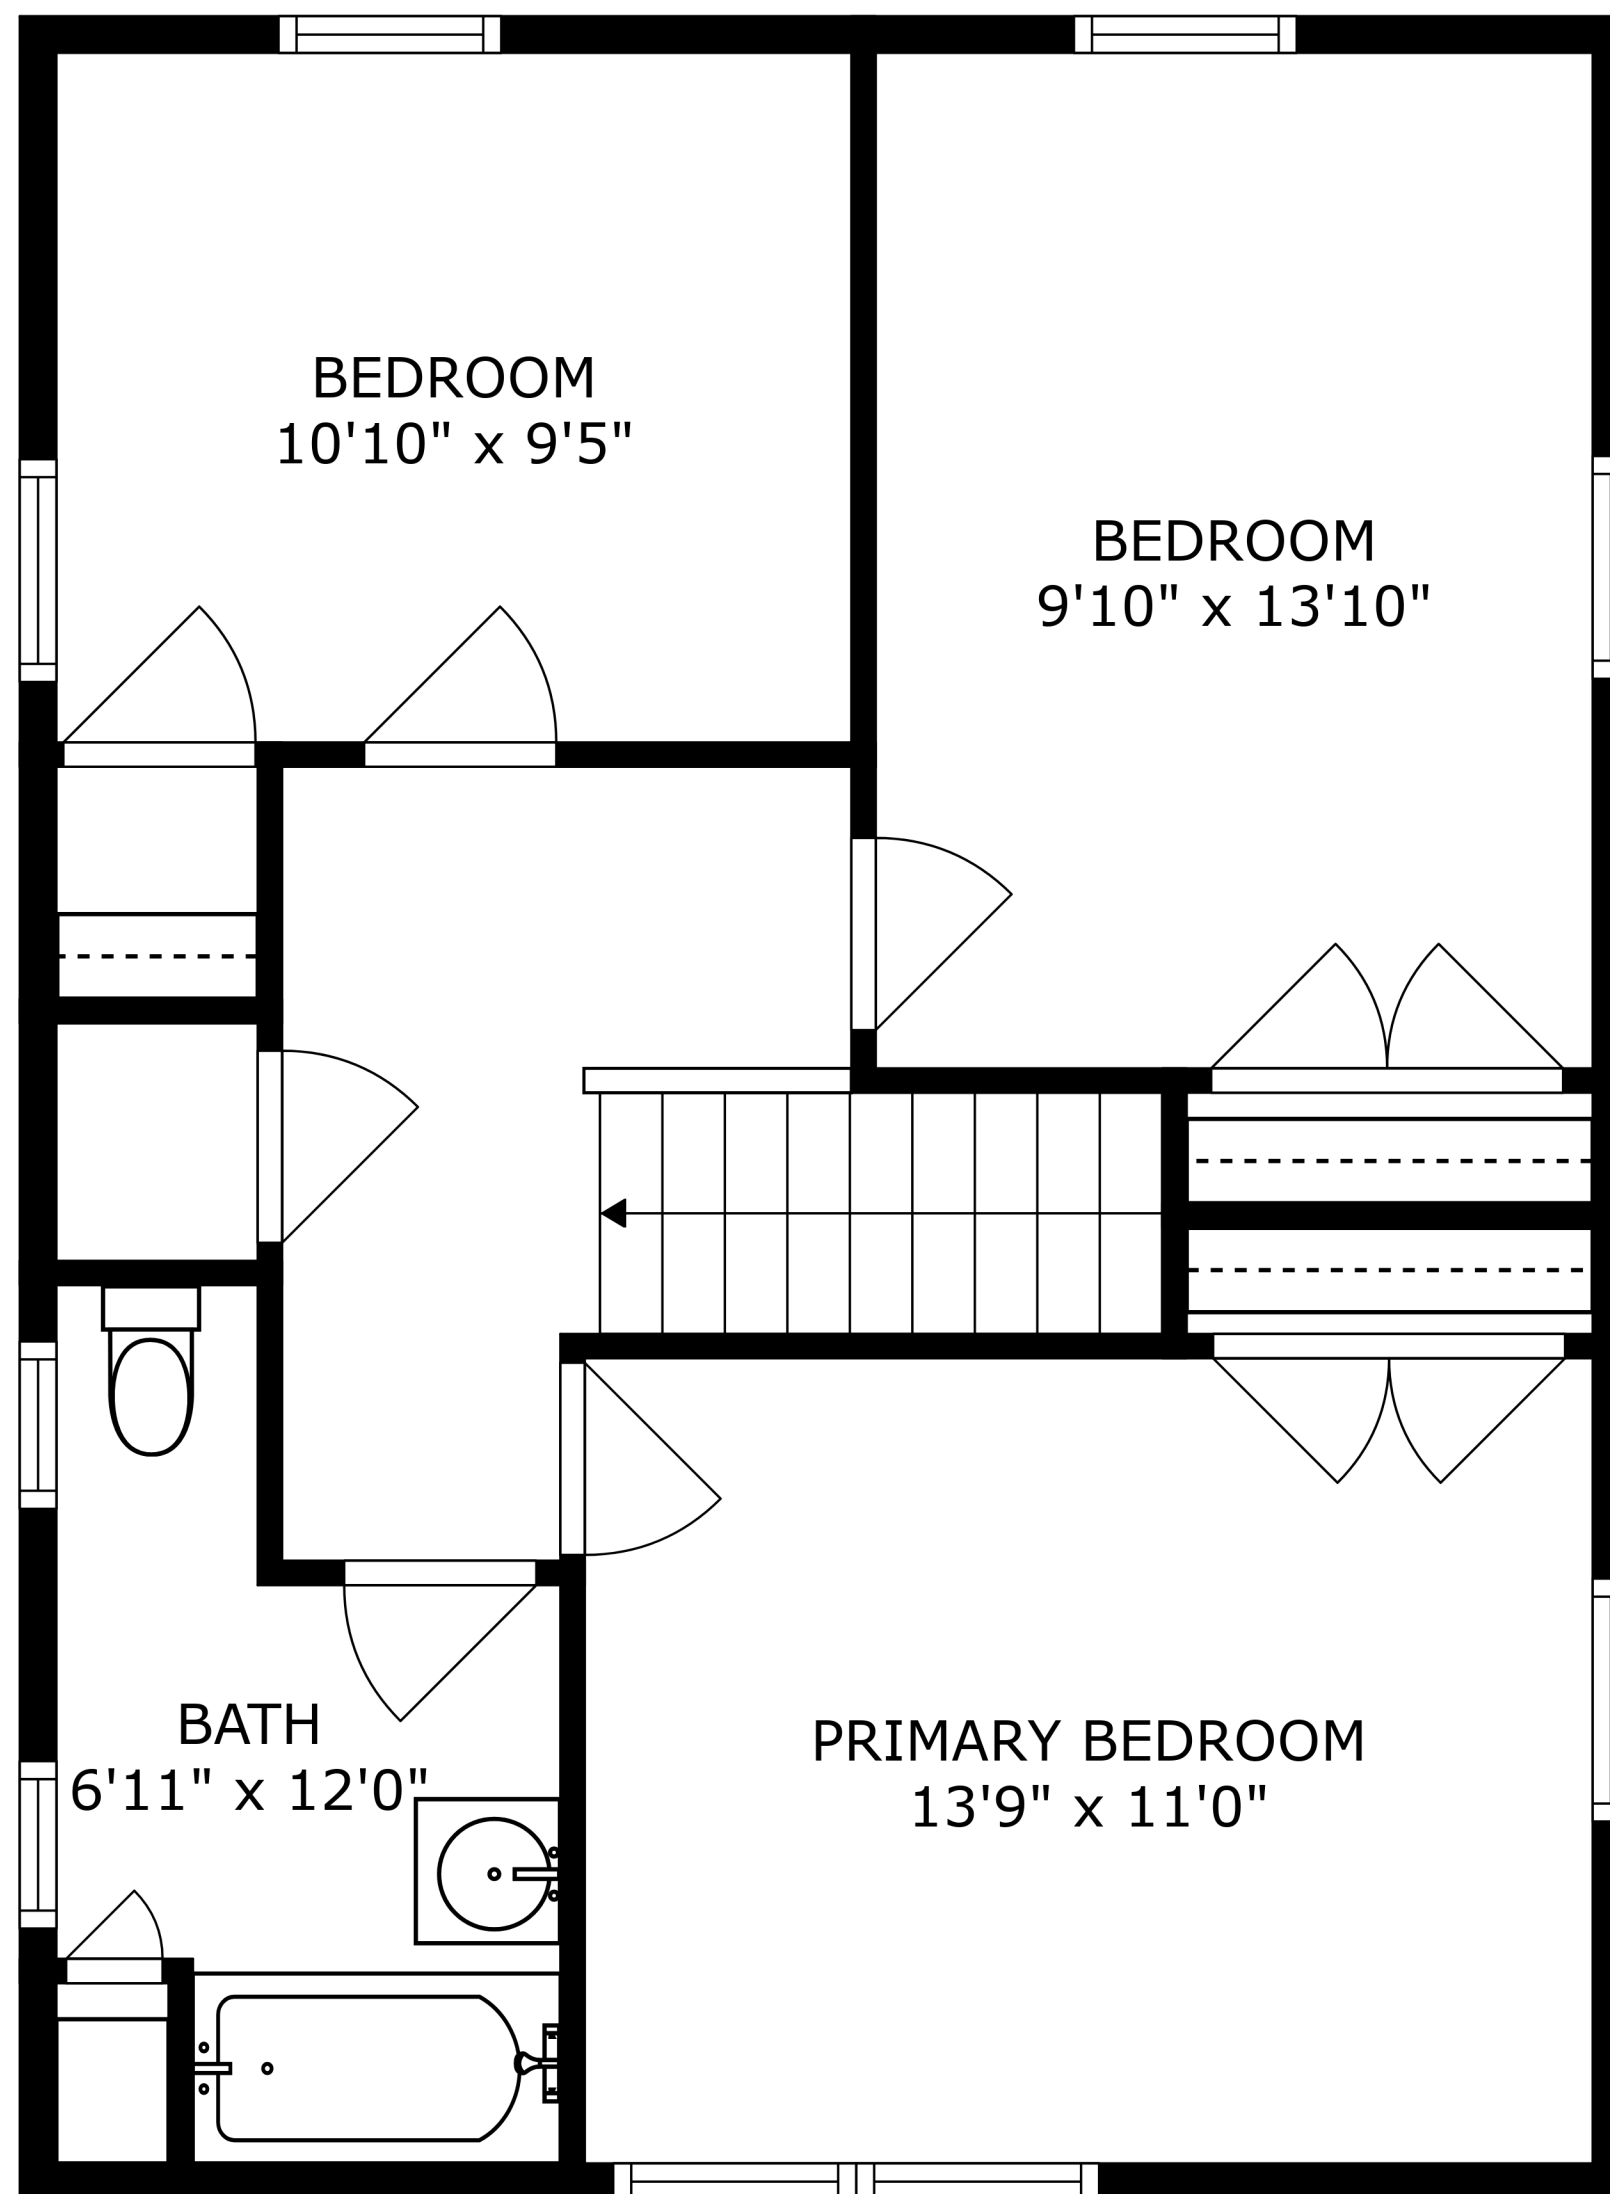

PATIO
29'8" x 17'1"

FLOOR 1

APPROXIMATELY: 1066 SQ FT

FLOOR 2

APPROXIMATELY: 1074 SQ FT

FLOOR 3

APPROXIMATELY: 605 SQ FT

SIZES AND DIMENSIONS ARE APPROXIMATE, ACTUAL MAY VARY.

APPROXIMATELY: 605 SQ FT

SIZES AND DIMENSIONS ARE APPROXIMATE, ACTUAL MAY VARY.

PATIO
29'8" x 17'1"

APPROXIMATELY: 1074 SQ FT

SIZES AND DIMENSIONS ARE APPROXIMATE, ACTUAL MAY VARY.

APPROXIMATELY: 1066 SQ FT

SIZES AND DIMENSIONS ARE APPROXIMATE, ACTUAL MAY VARY.