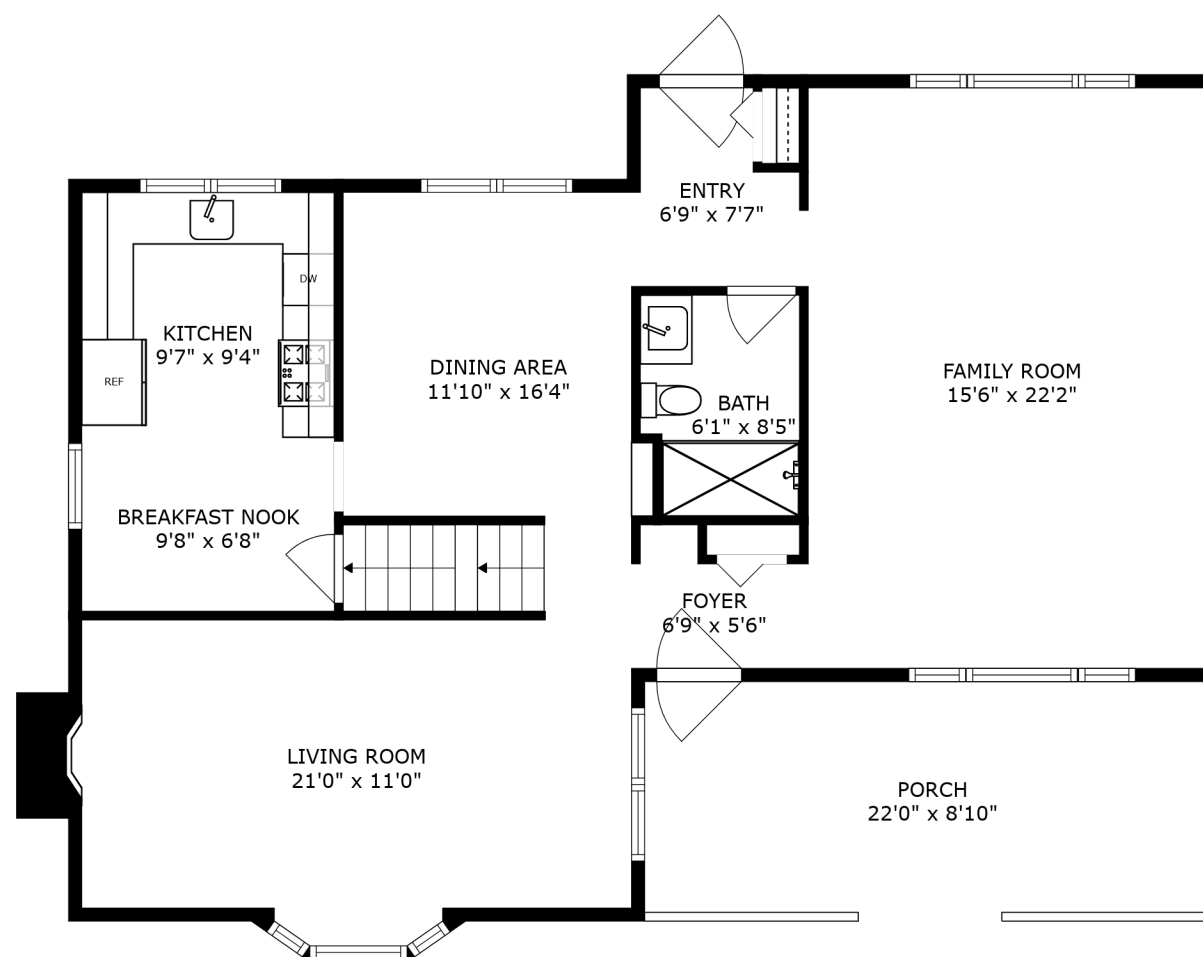

PATIO
29'8" x 17'1"

FLOOR 1

APPROXIMATELY: 1066 SQ FT

FLOOR 2

APPROXIMATELY: 1074 SQ FT

FLOOR 3

APPROXIMATELY: 605 SQ FT

SIZES AND DIMENSIONS ARE APPROXIMATE, ACTUAL MAY VARY.

APPROXIMATELY: 605 SQ FT

SIZES AND DIMENSIONS ARE APPROXIMATE, ACTUAL MAY VARY.

PATIO
29'8" x 17'1"

APPROXIMATELY: 1074 SQ FT

SIZES AND DIMENSIONS ARE APPROXIMATE, ACTUAL MAY VARY.

APPROXIMATELY: 1066 SQ FT

SIZES AND DIMENSIONS ARE APPROXIMATE, ACTUAL MAY VARY.