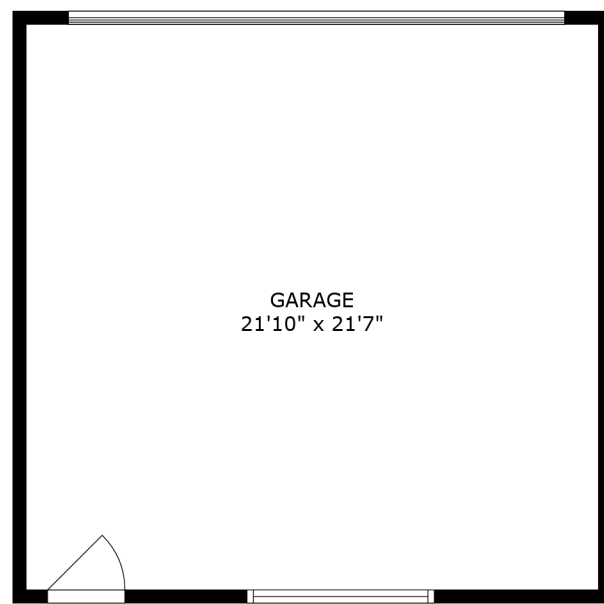

PATIO
29'8" x 17'1"

FLOOR 1

APPROXIMATELY: 1066 SQ FT

FLOOR 2

APPROXIMATELY: 1074 SQ FT

FLOOR 3

APPROXIMATELY: 605 SQ FT

SIZES AND DIMENSIONS ARE APPROXIMATE, ACTUAL MAY VARY.

APPROXIMATELY: 605 SQ FT

SIZES AND DIMENSIONS ARE APPROXIMATE, ACTUAL MAY VARY.

PATIO
29'8" x 17'1"

APPROXIMATELY: 1074 SQ FT

SIZES AND DIMENSIONS ARE APPROXIMATE, ACTUAL MAY VARY.

APPROXIMATELY: 1066 SQ FT

SIZES AND DIMENSIONS ARE APPROXIMATE, ACTUAL MAY VARY.