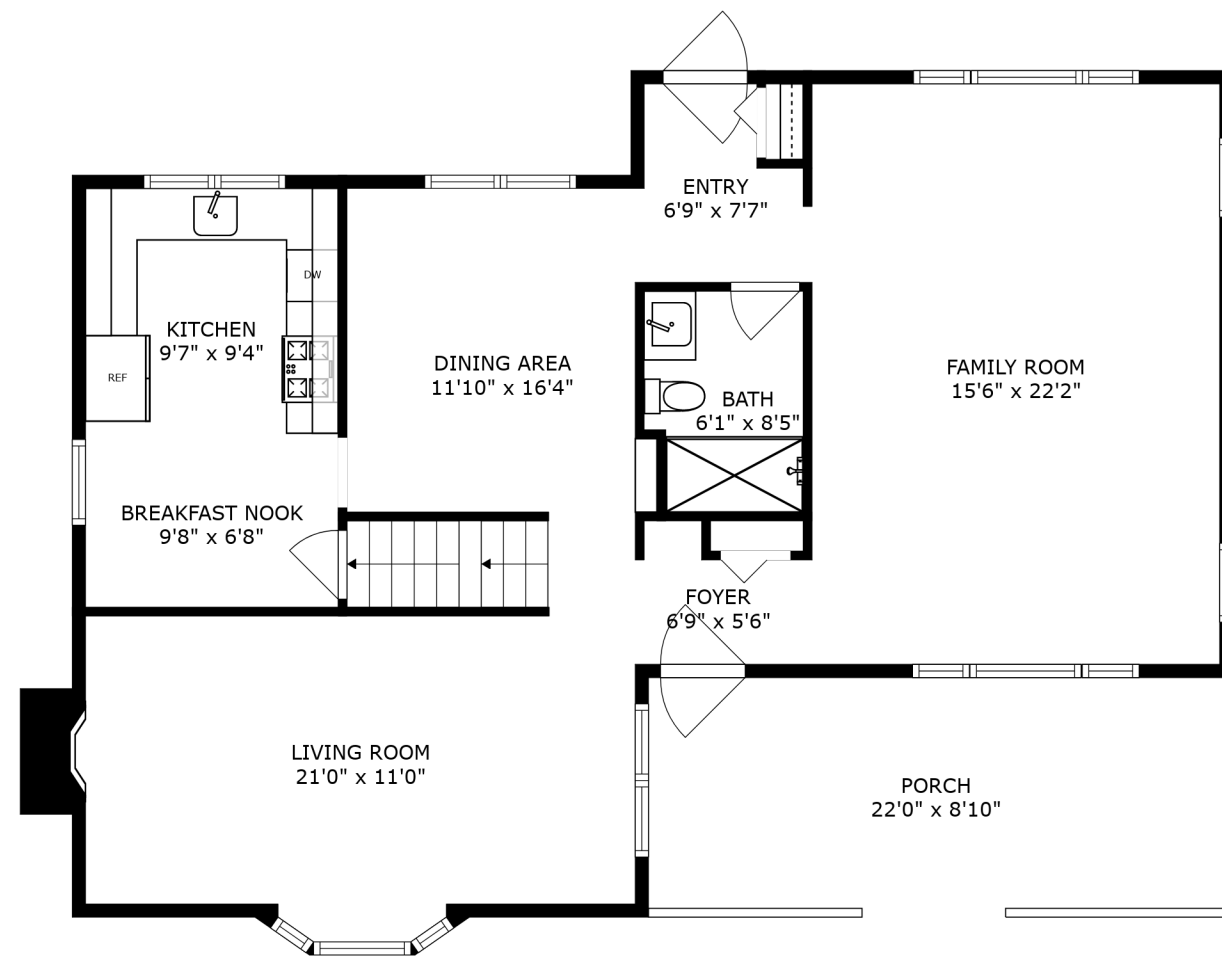

PATIO
29'8" x 17'1"

FLOOR 1

APPROXIMATELY: 1066 SQ FT

FLOOR 2

APPROXIMATELY: 1074 SQ FT

FLOOR 3

APPROXIMATELY: 605 SQ FT

SIZES AND DIMENSIONS ARE APPROXIMATE, ACTUAL MAY VARY.

APPROXIMATELY: 605 SQ FT

SIZES AND DIMENSIONS ARE APPROXIMATE, ACTUAL MAY VARY.

PATIO
29'8" x 17'1"

APPROXIMATELY: 1074 SQ FT

SIZES AND DIMENSIONS ARE APPROXIMATE, ACTUAL MAY VARY.

APPROXIMATELY: 1066 SQ FT

SIZES AND DIMENSIONS ARE APPROXIMATE, ACTUAL MAY VARY.