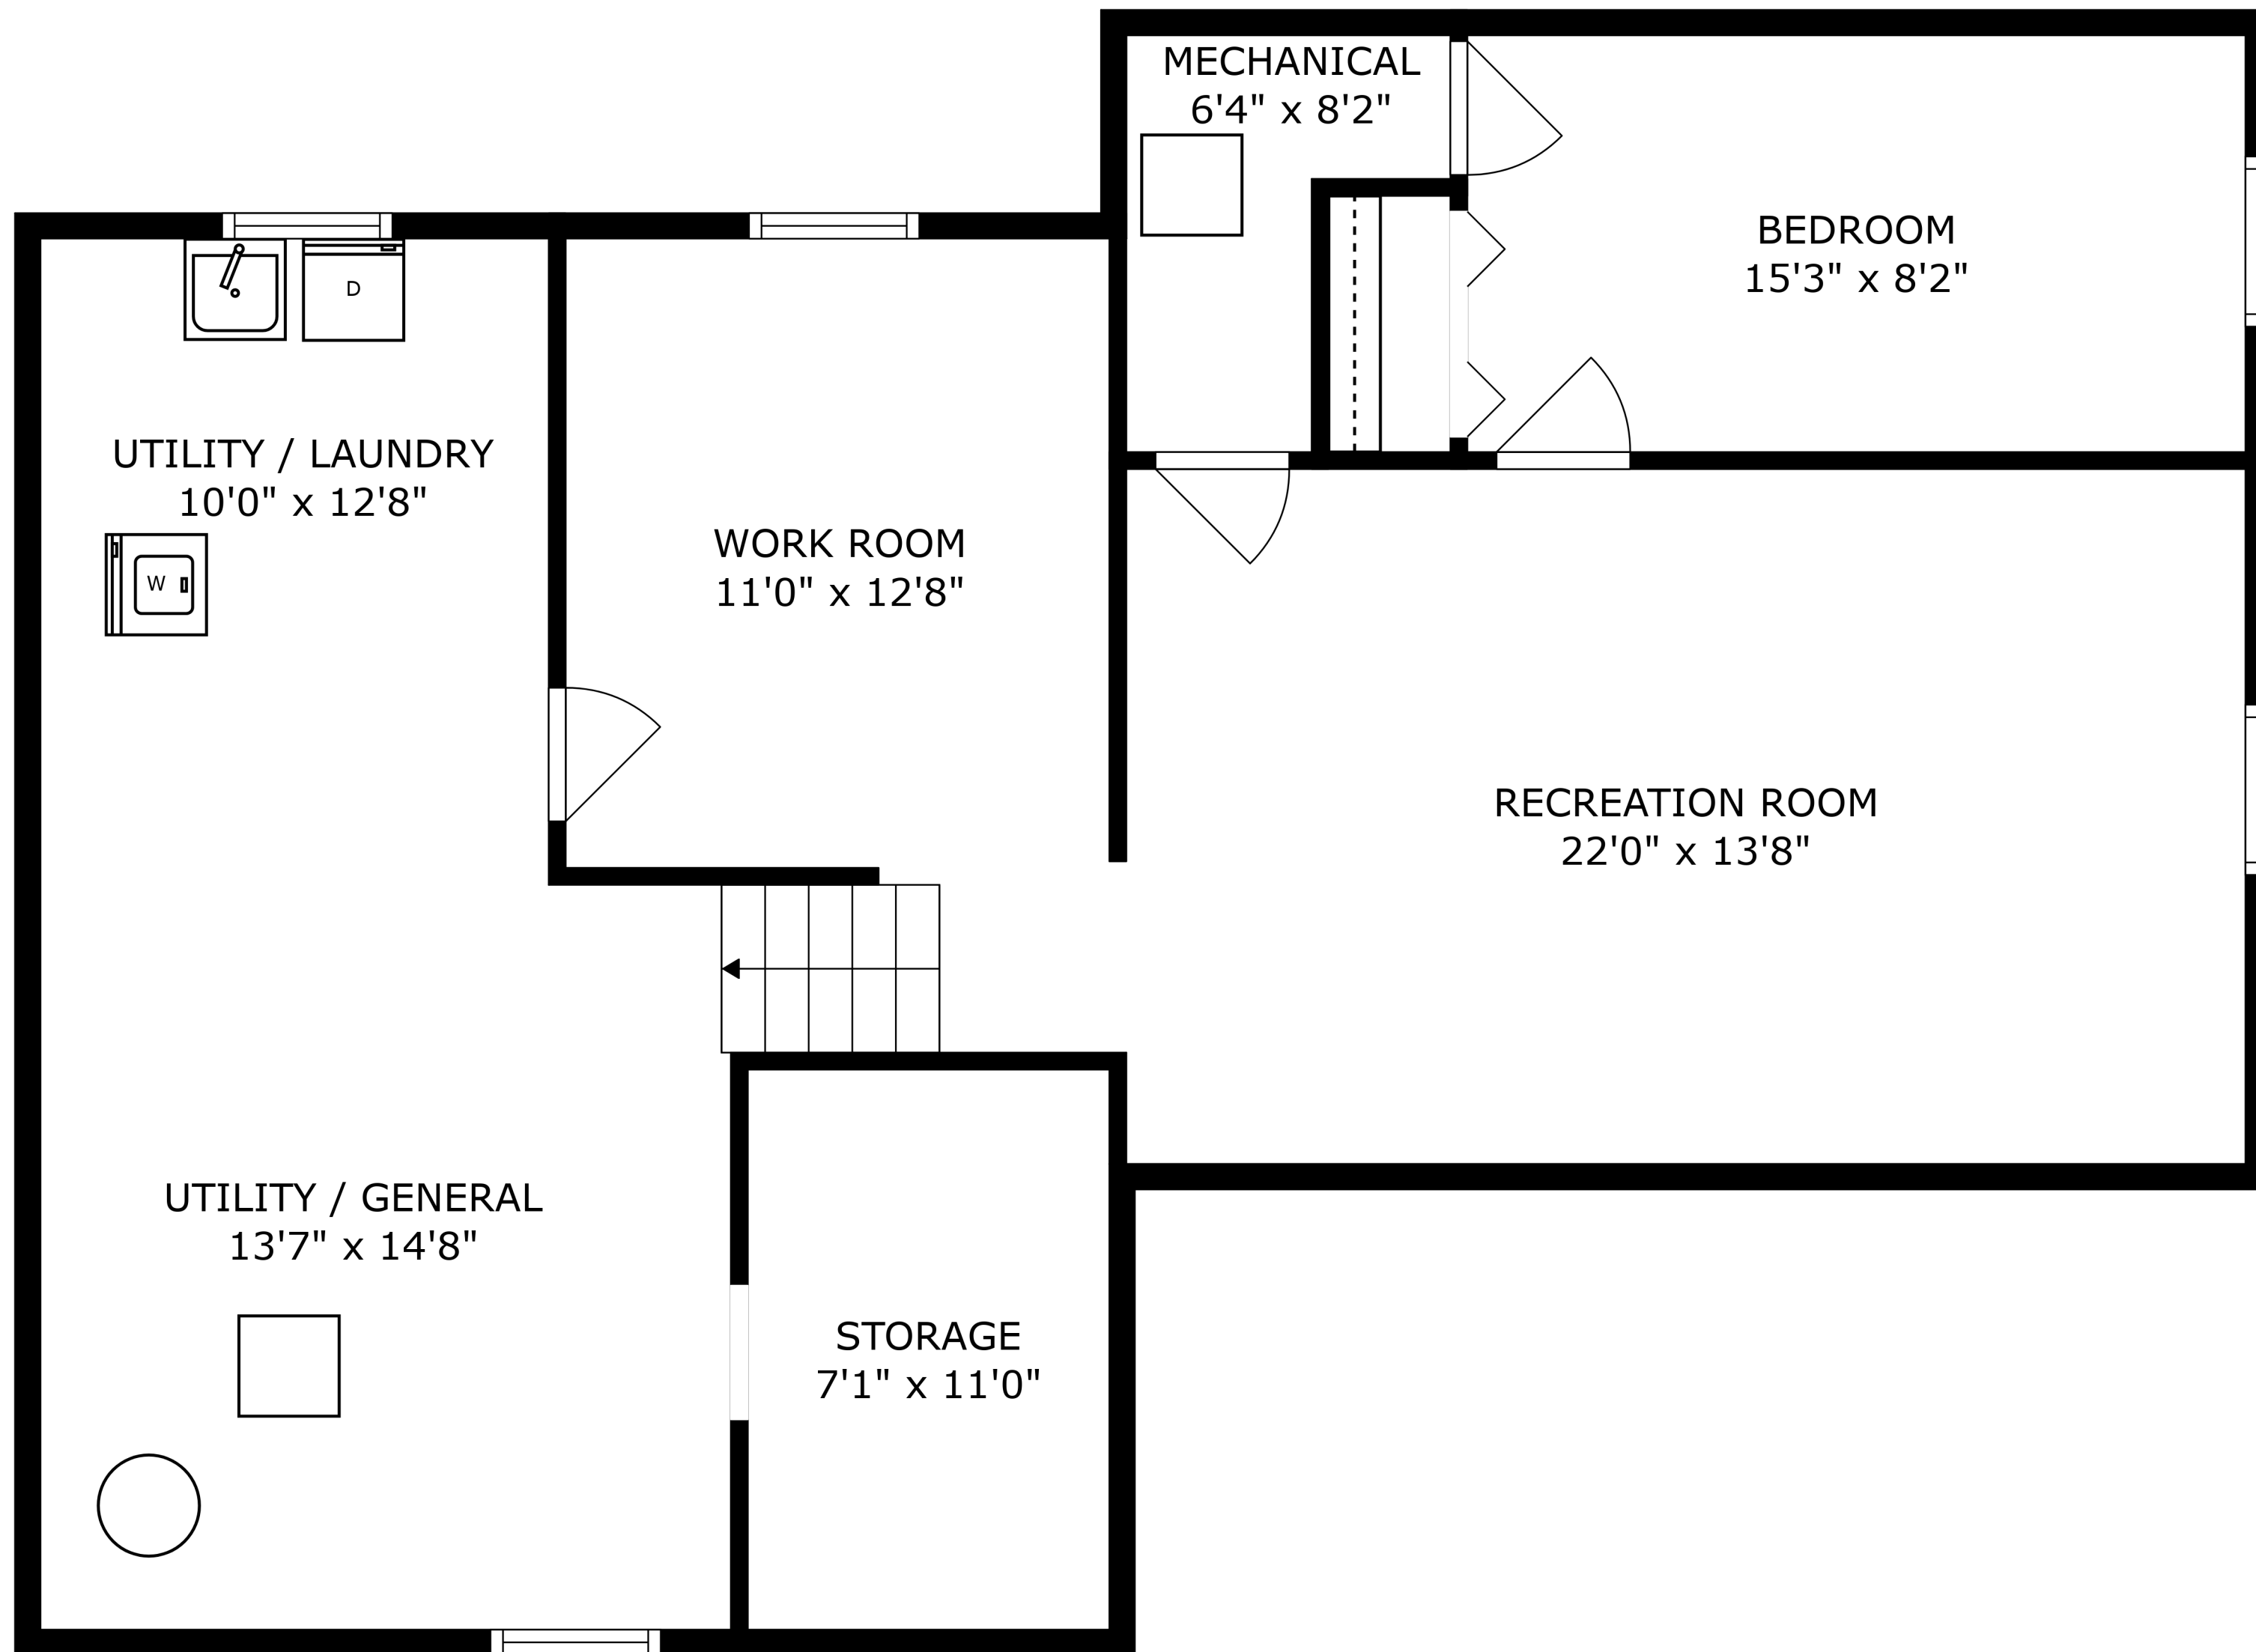

PATIO
29'8" x 17'1"

FLOOR 1

APPROXIMATELY: 1066 SQ FT

FLOOR 2

APPROXIMATELY: 1074 SQ FT

FLOOR 3

APPROXIMATELY: 605 SQ FT

SIZES AND DIMENSIONS ARE APPROXIMATE, ACTUAL MAY VARY.

APPROXIMATELY: 605 SQ FT

SIZES AND DIMENSIONS ARE APPROXIMATE, ACTUAL MAY VARY.

PATIO
29'8" x 17'1"

APPROXIMATELY: 1074 SQ FT

SIZES AND DIMENSIONS ARE APPROXIMATE, ACTUAL MAY VARY.

APPROXIMATELY: 1066 SQ FT

SIZES AND DIMENSIONS ARE APPROXIMATE, ACTUAL MAY VARY.