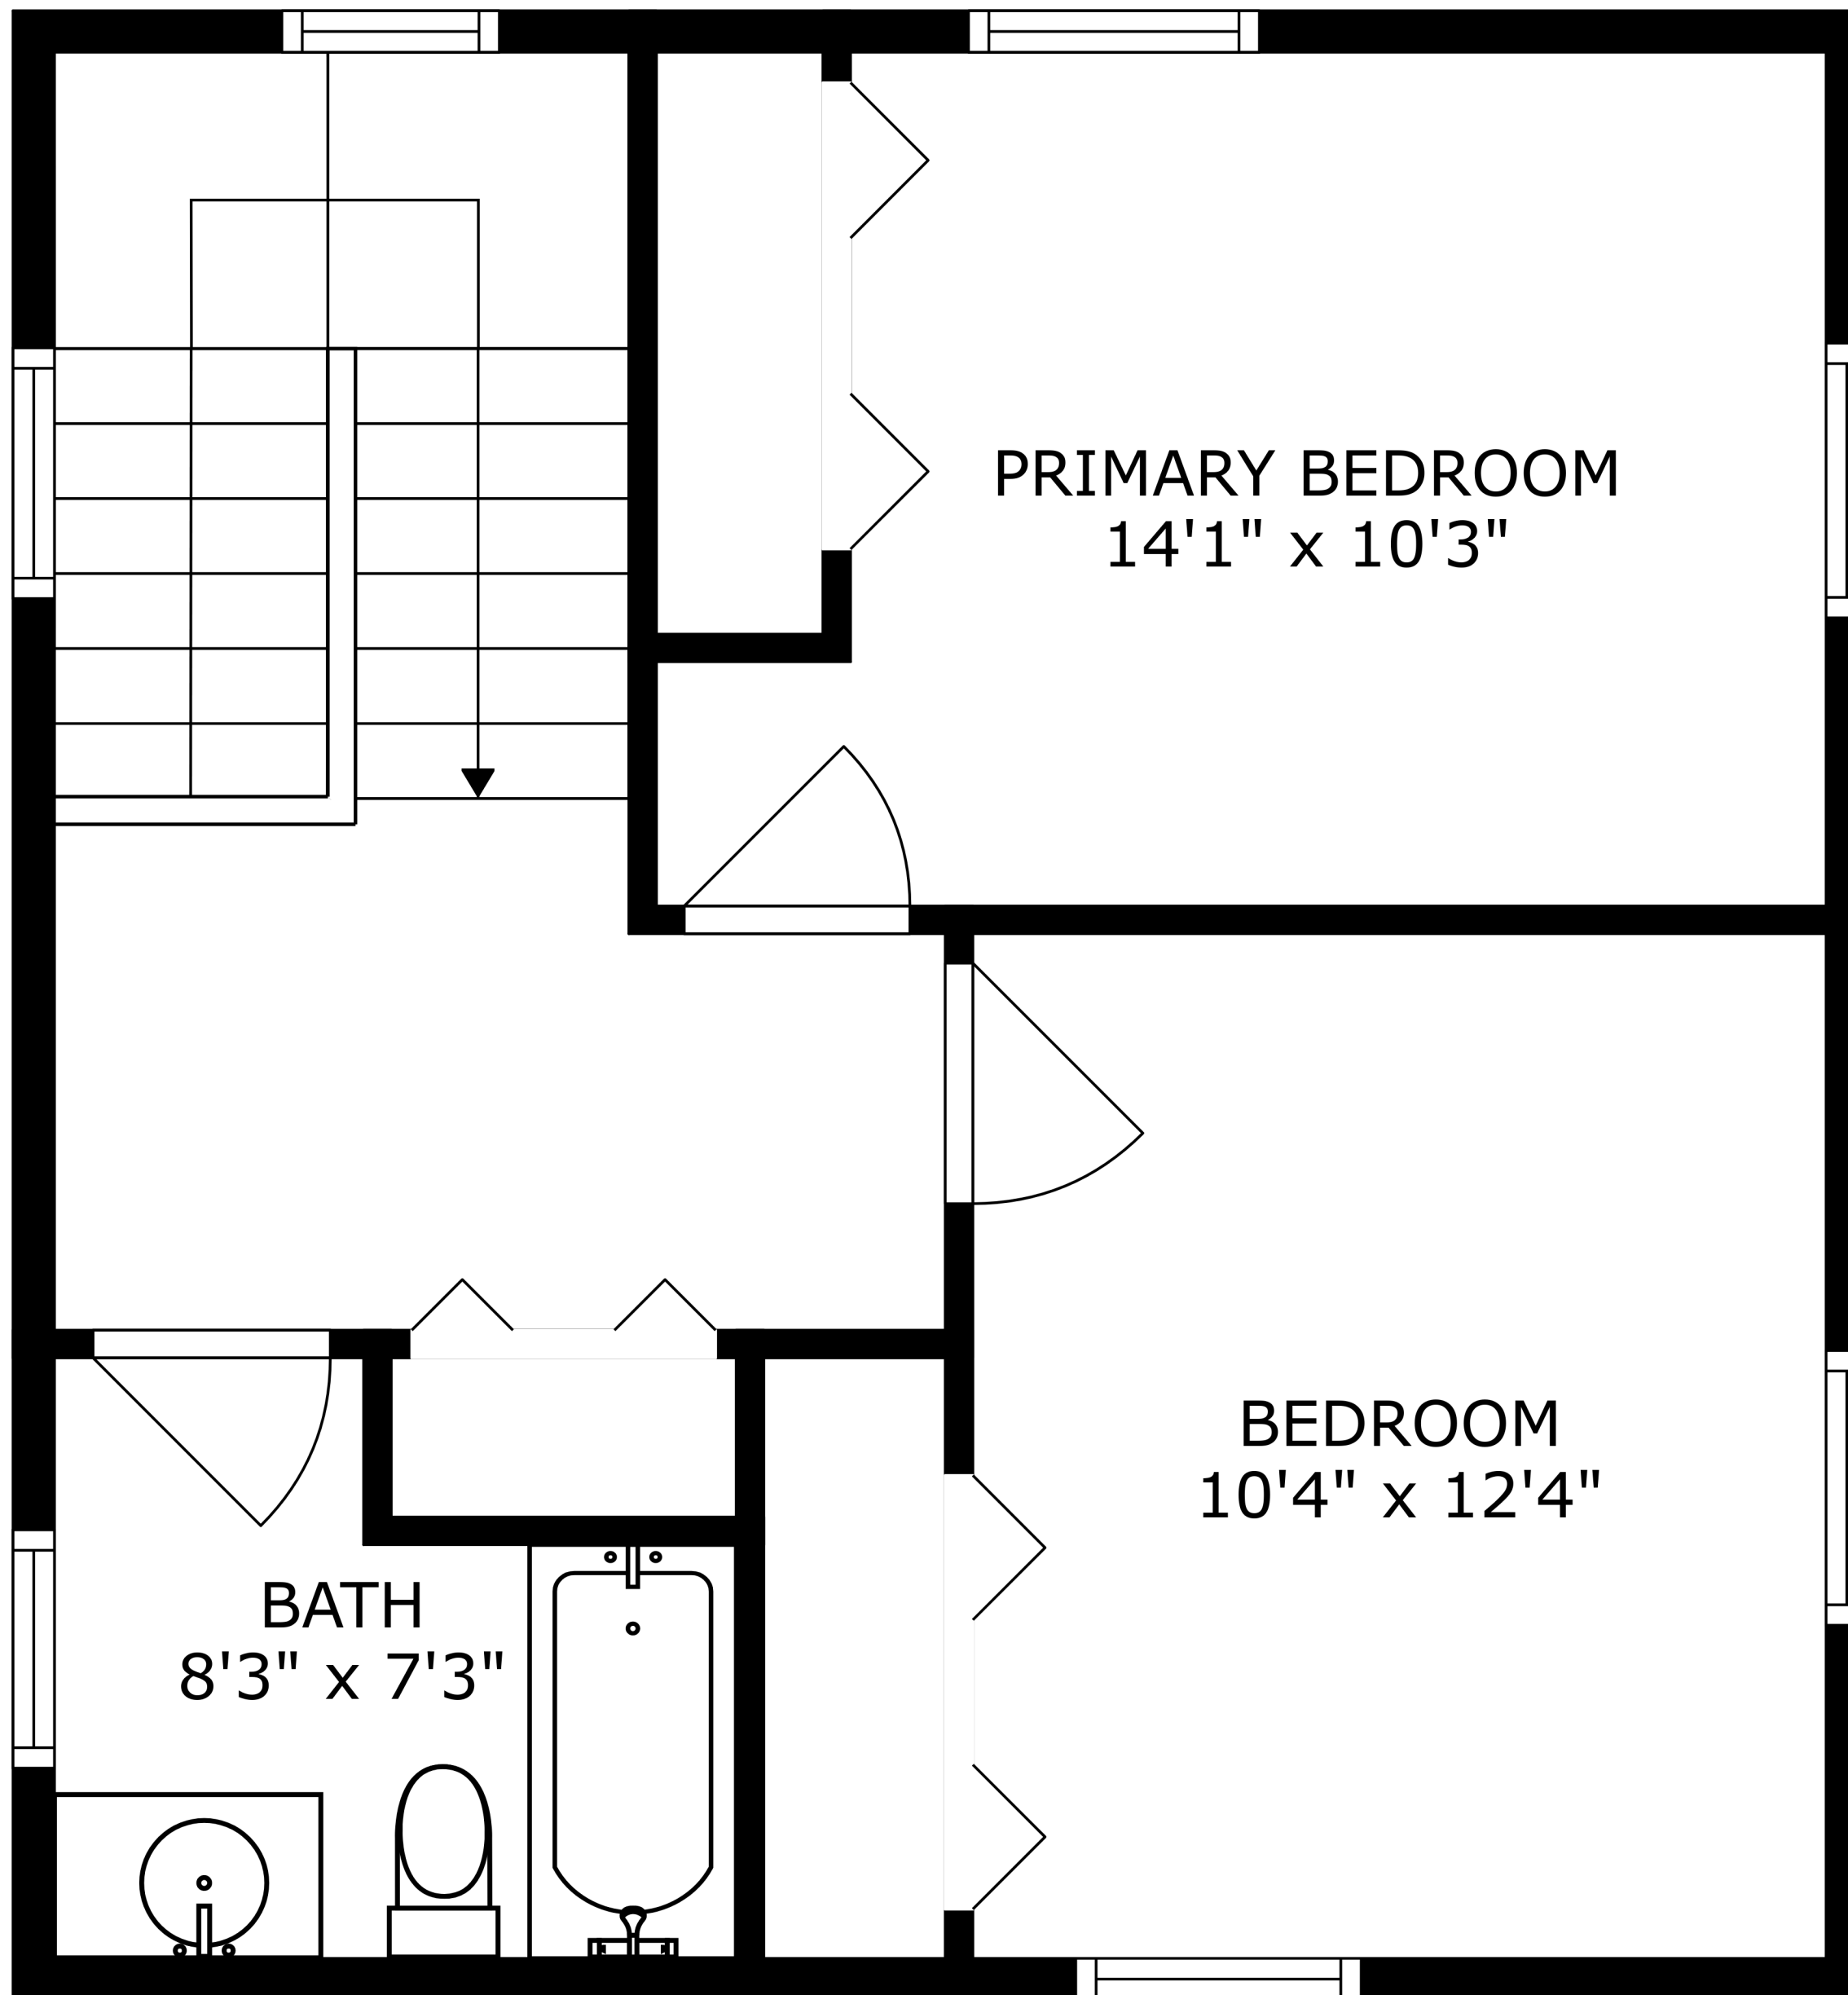

FLOOR 2

PATIO
29'5" x 15'8"

FLOOR 3

FLOOR 1

SIZES AND DIMENSIONS ARE APPROXIMATE, ACTUAL MAY VARY.

PATIO
29'5" x 15'8"

BASEMENT
37'6" x 23'0"