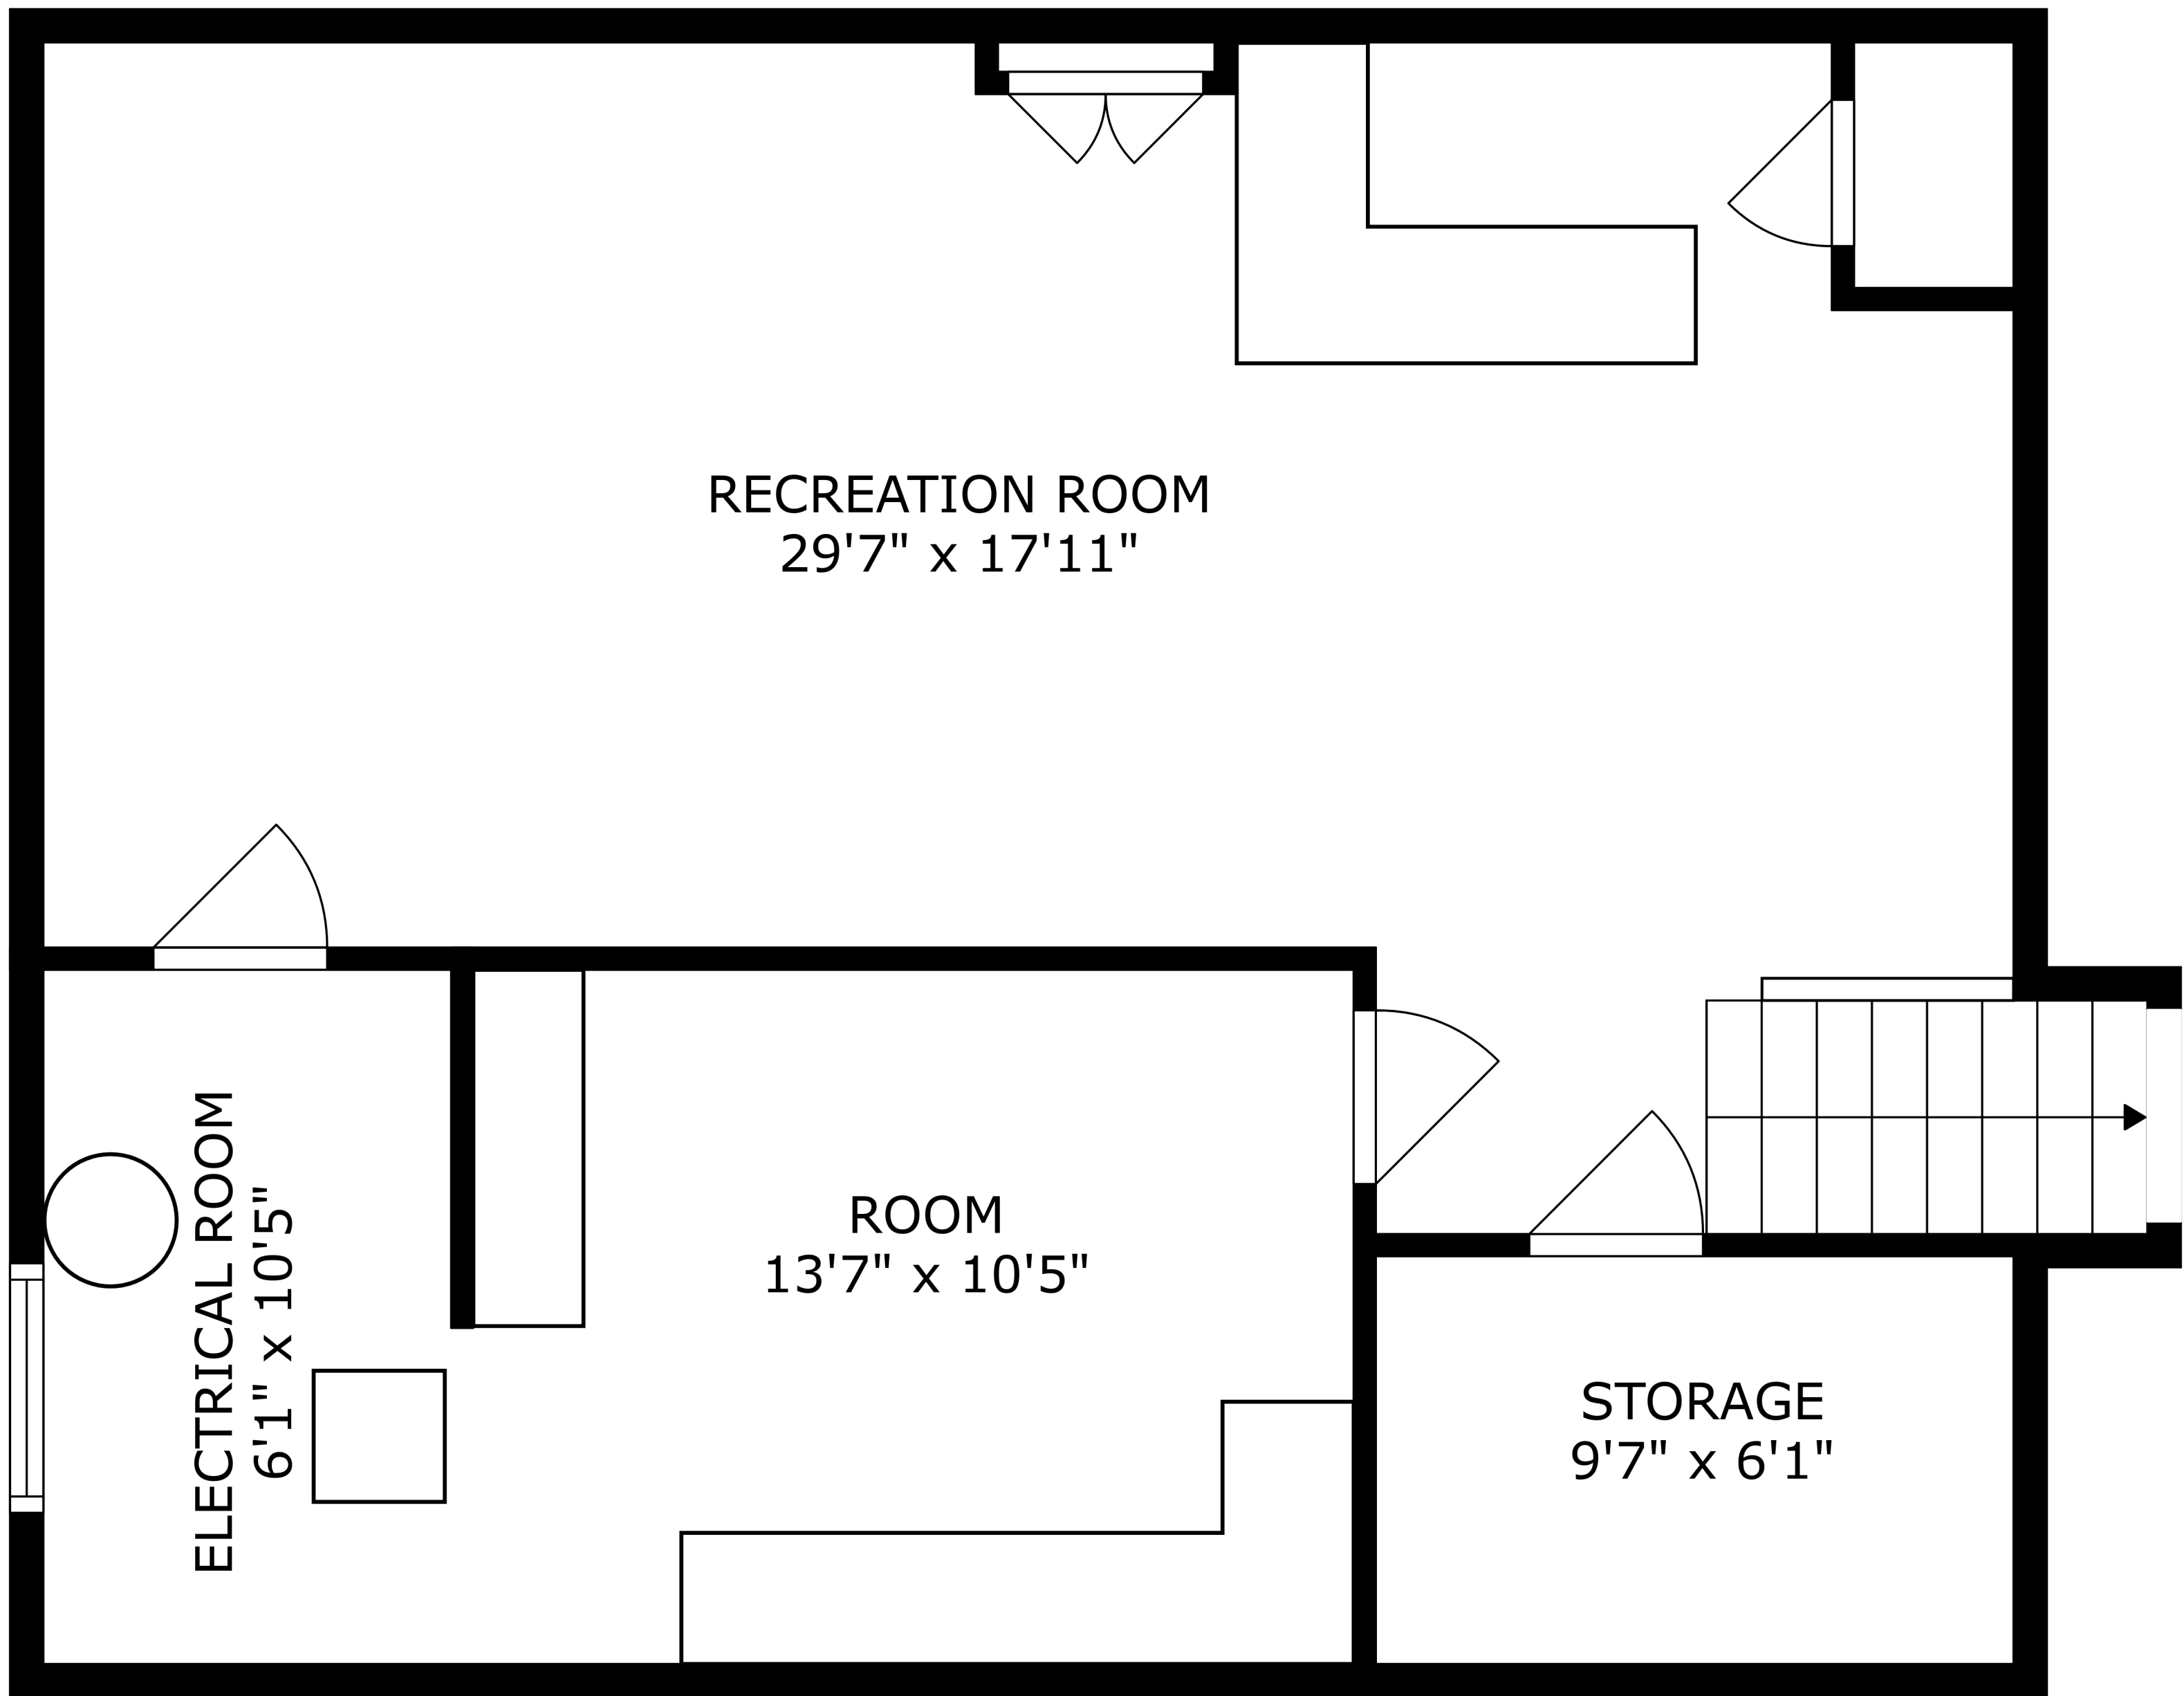

PATIO
69'6" x 69'1"

SWIMMING POOL

SIZES AND DIMENSIONS ARE APPROXIMATE, ACTUAL MAY VARY.

SIZES AND DIMENSIONS ARE APPROXIMATE, ACTUAL MAY VARY.

SIZES AND DIMENSIONS ARE APPROXIMATE, ACTUAL MAY VARY.

RECREATION ROOM
29'7" x 17'11"

ELECTRICAL ROOM
6'1" x 10'5"

ROOM
13'7" x 10'5"

STORAGE
9'7" x 6'1"