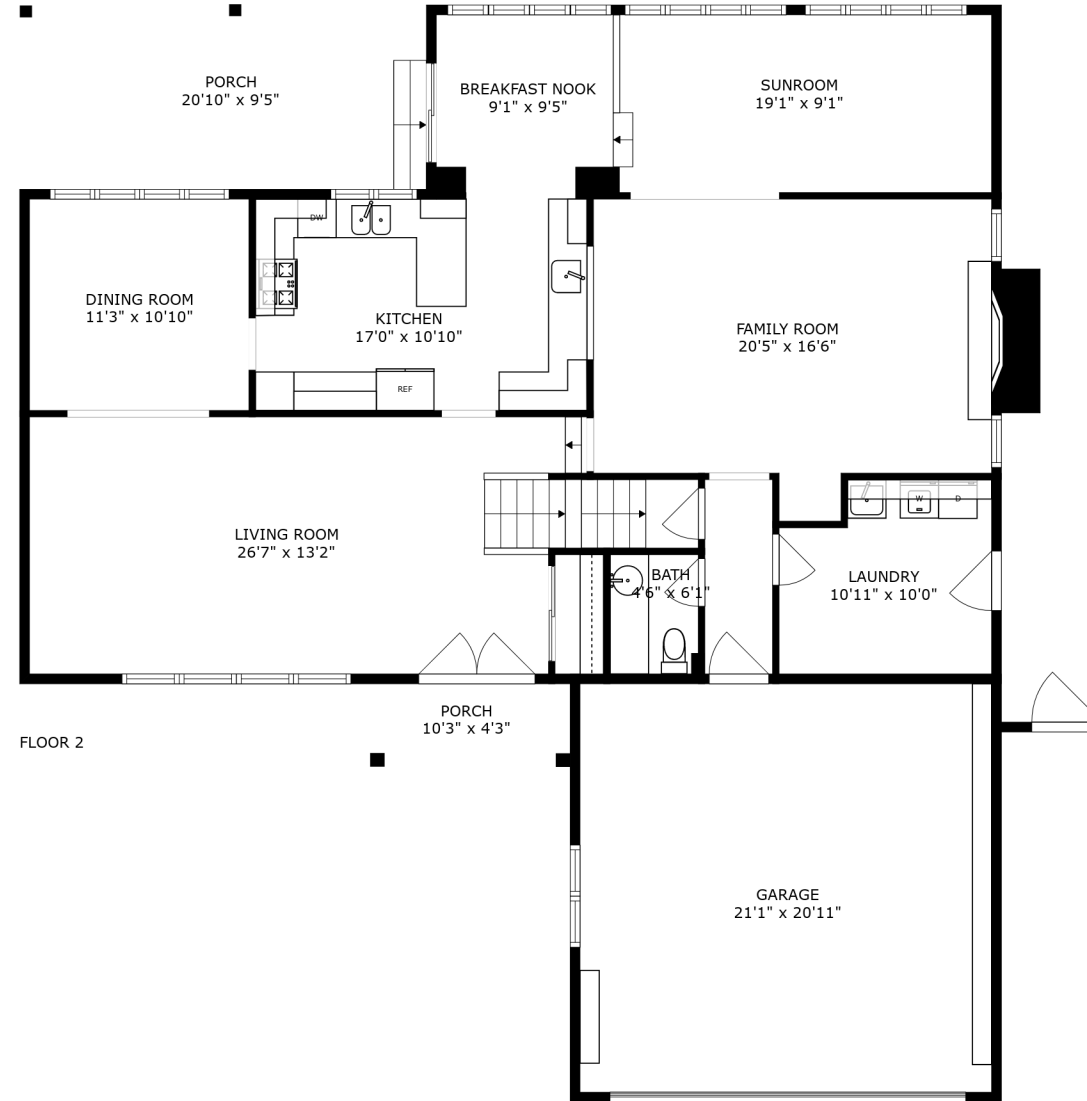

PATIO
69'6" x 69'1"

SWIMMING POOL

SIZES AND DIMENSIONS ARE APPROXIMATE, ACTUAL MAY VARY.

SIZES AND DIMENSIONS ARE APPROXIMATE, ACTUAL MAY VARY.

SIZES AND DIMENSIONS ARE APPROXIMATE, ACTUAL MAY VARY.

RECREATION ROOM
29'7" x 17'11"

ELECTRICAL ROOM
6'1" x 10'5"

ROOM
13'7" x 10'5"

STORAGE
9'7" x 6'1"