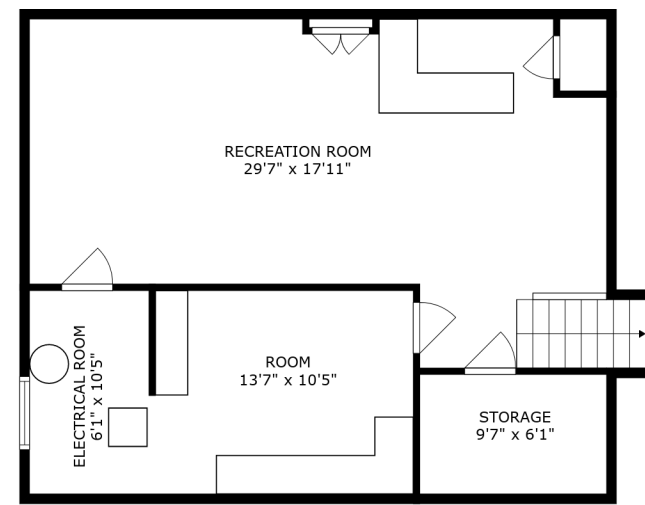

PATIO
69'6" x 69'1"

SWIMMING POOL

SIZES AND DIMENSIONS ARE APPROXIMATE, ACTUAL MAY VARY.

SIZES AND DIMENSIONS ARE APPROXIMATE, ACTUAL MAY VARY.

SIZES AND DIMENSIONS ARE APPROXIMATE, ACTUAL MAY VARY.

RECREATION ROOM
29'7" x 17'11"

ELECTRICAL ROOM
6'1" x 10'5"

ROOM
13'7" x 10'5"

STORAGE
9'7" x 6'1"