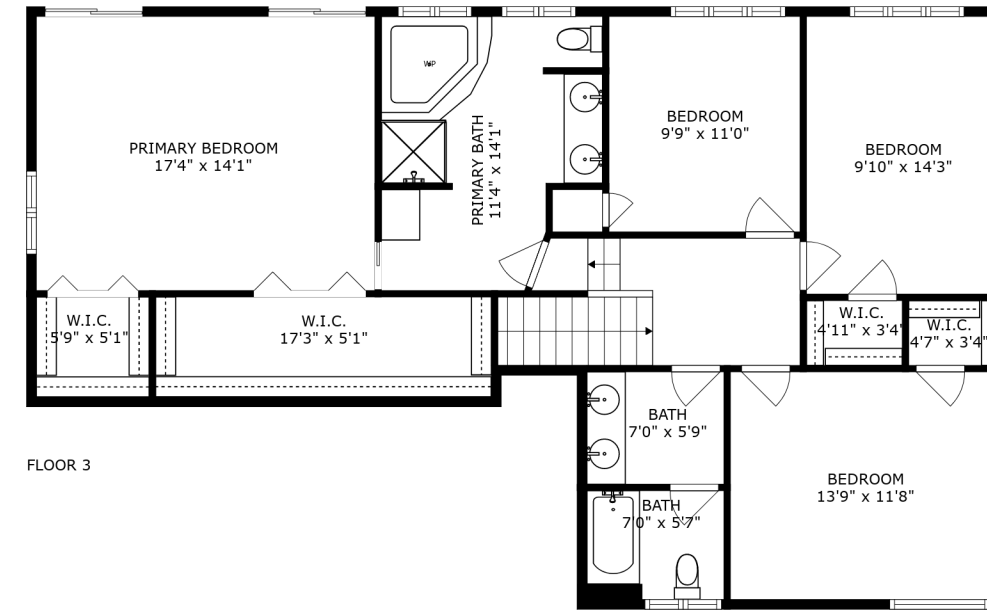

PATIO
69'6" x 69'1"

SWIMMING POOL

SIZES AND DIMENSIONS ARE APPROXIMATE, ACTUAL MAY VARY.

SIZES AND DIMENSIONS ARE APPROXIMATE, ACTUAL MAY VARY.

SIZES AND DIMENSIONS ARE APPROXIMATE, ACTUAL MAY VARY.

RECREATION ROOM
29'7" x 17'11"

ELECTRICAL ROOM
6'1" x 10'5"

ROOM
13'7" x 10'5"

STORAGE
9'7" x 6'1"