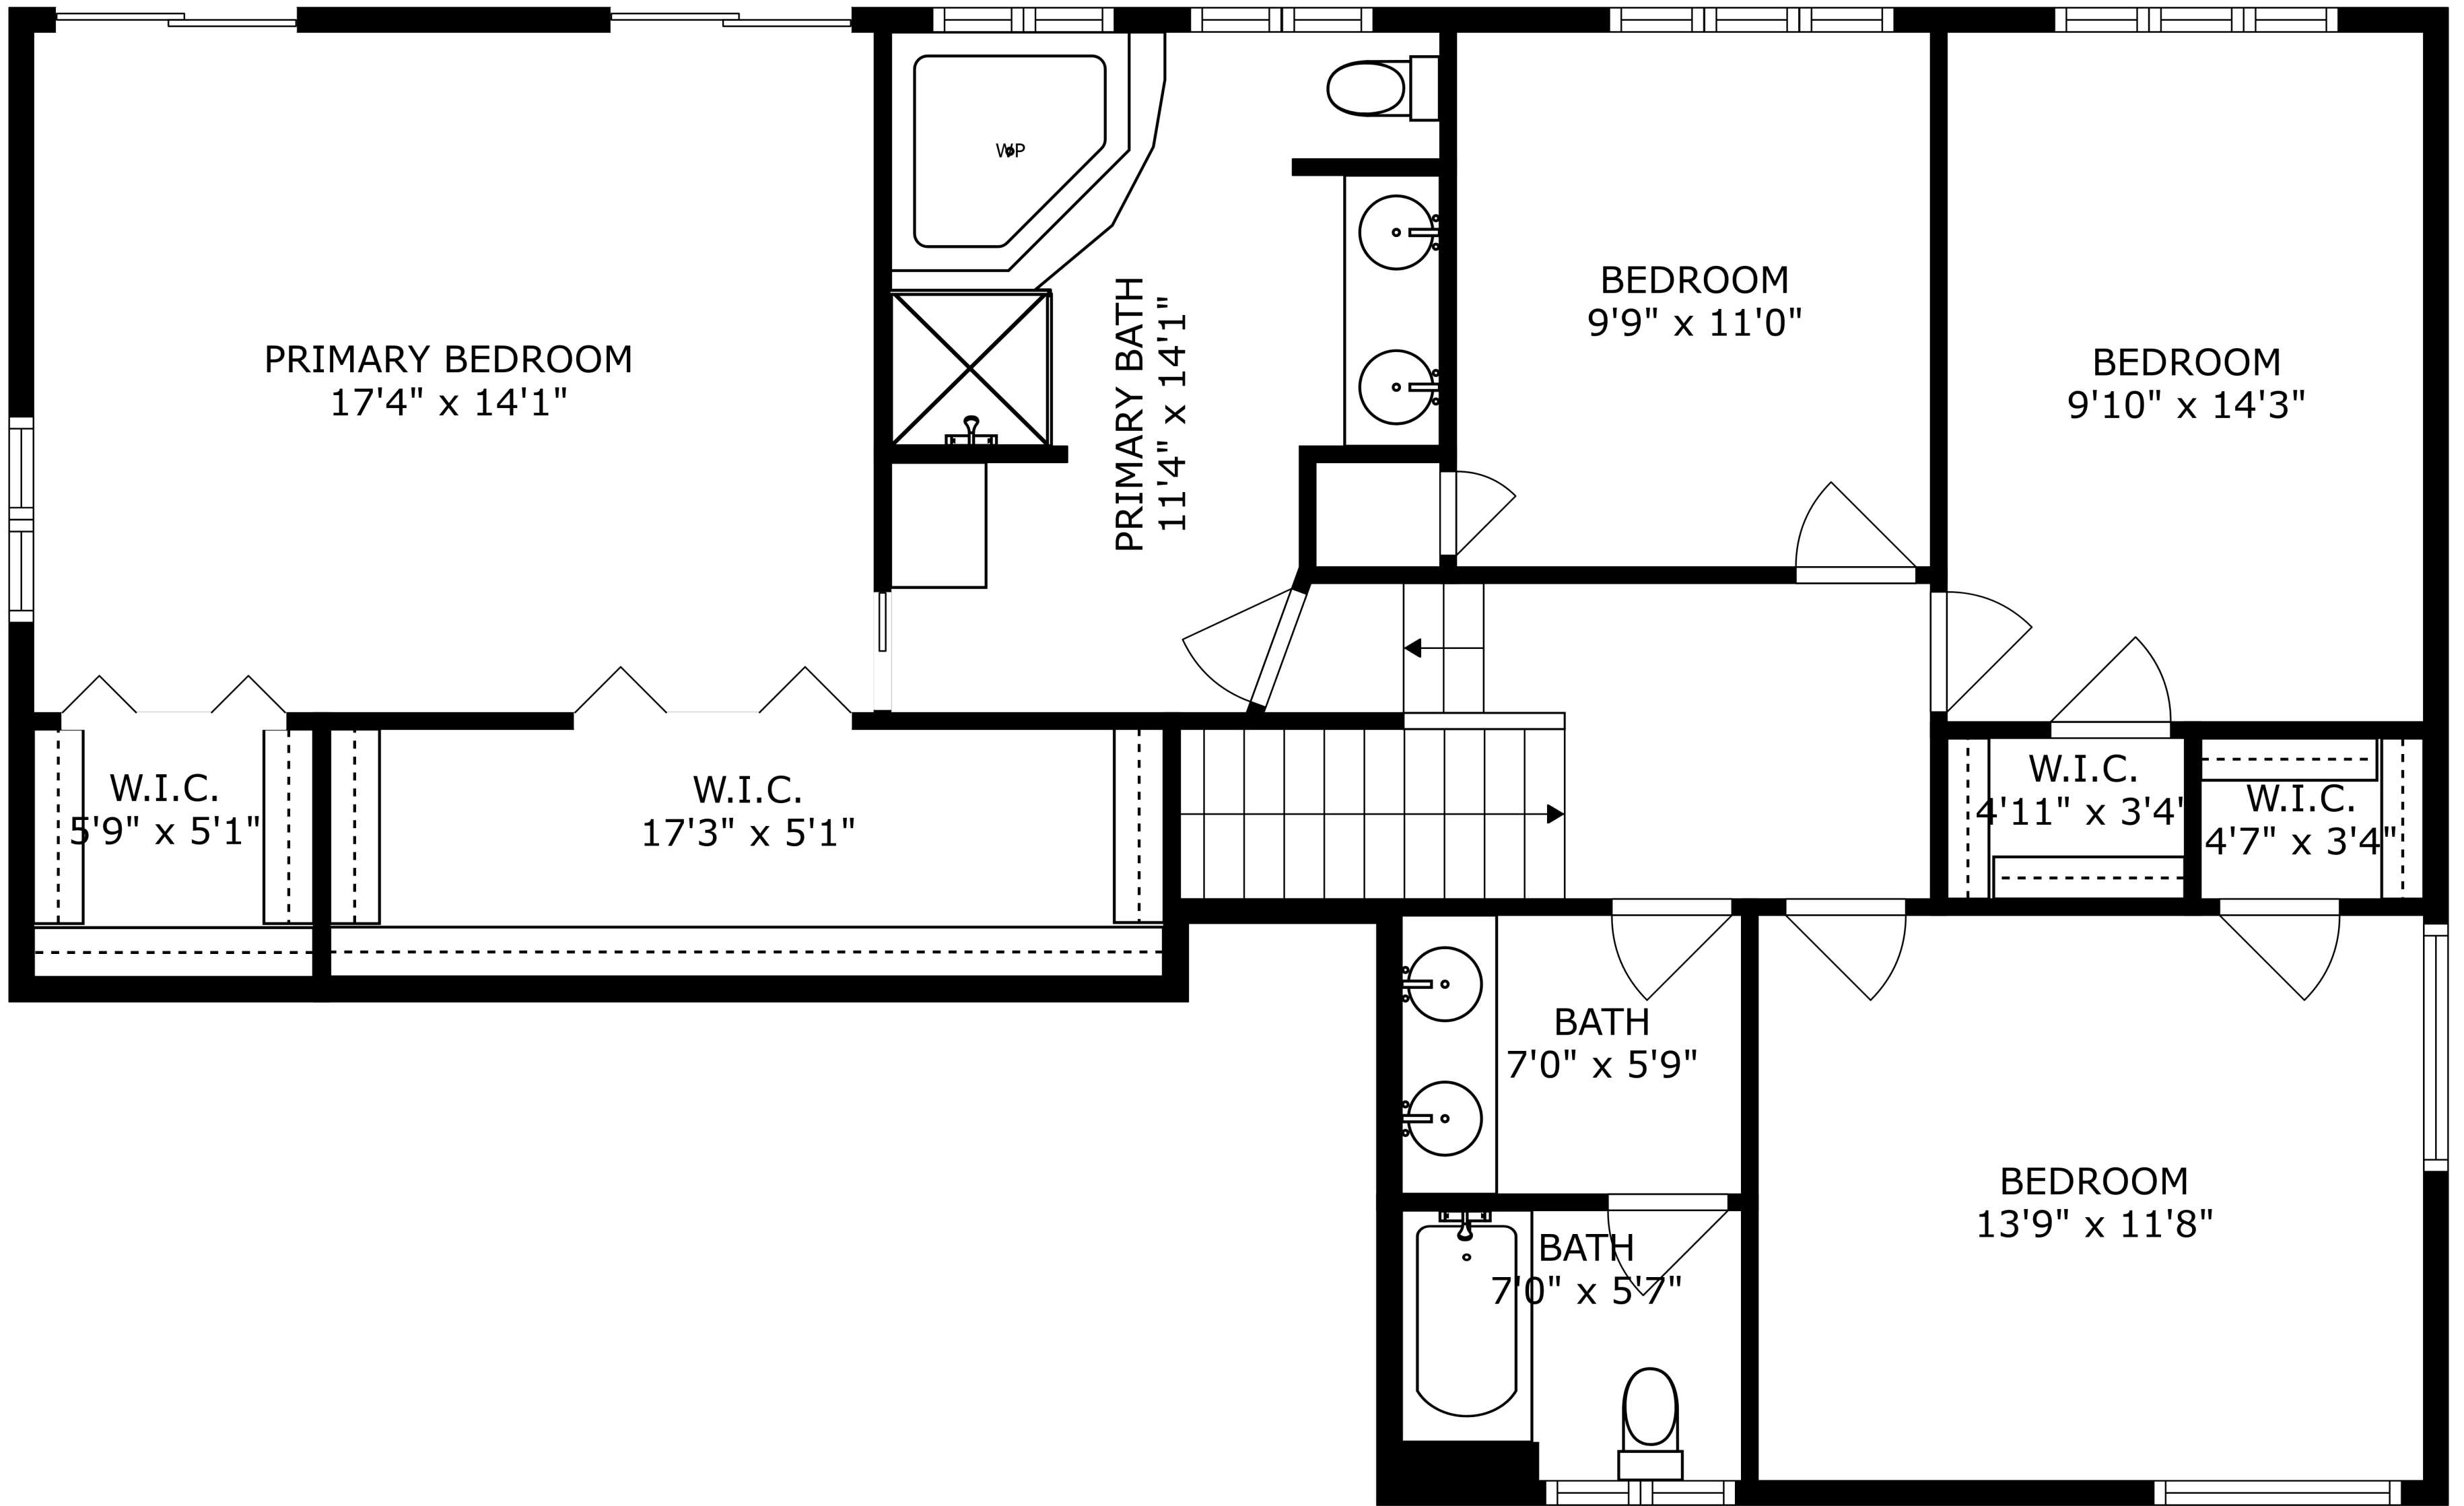

PATIO
69'6" x 69'1"

SWIMMING POOL

SIZES AND DIMENSIONS ARE APPROXIMATE, ACTUAL MAY VARY.

SIZES AND DIMENSIONS ARE APPROXIMATE, ACTUAL MAY VARY.

SIZES AND DIMENSIONS ARE APPROXIMATE, ACTUAL MAY VARY.

RECREATION ROOM
29'7" x 17'11"

ELECTRICAL ROOM
6'1" x 10'5"

ROOM
13'7" x 10'5"

STORAGE
9'7" x 6'1"