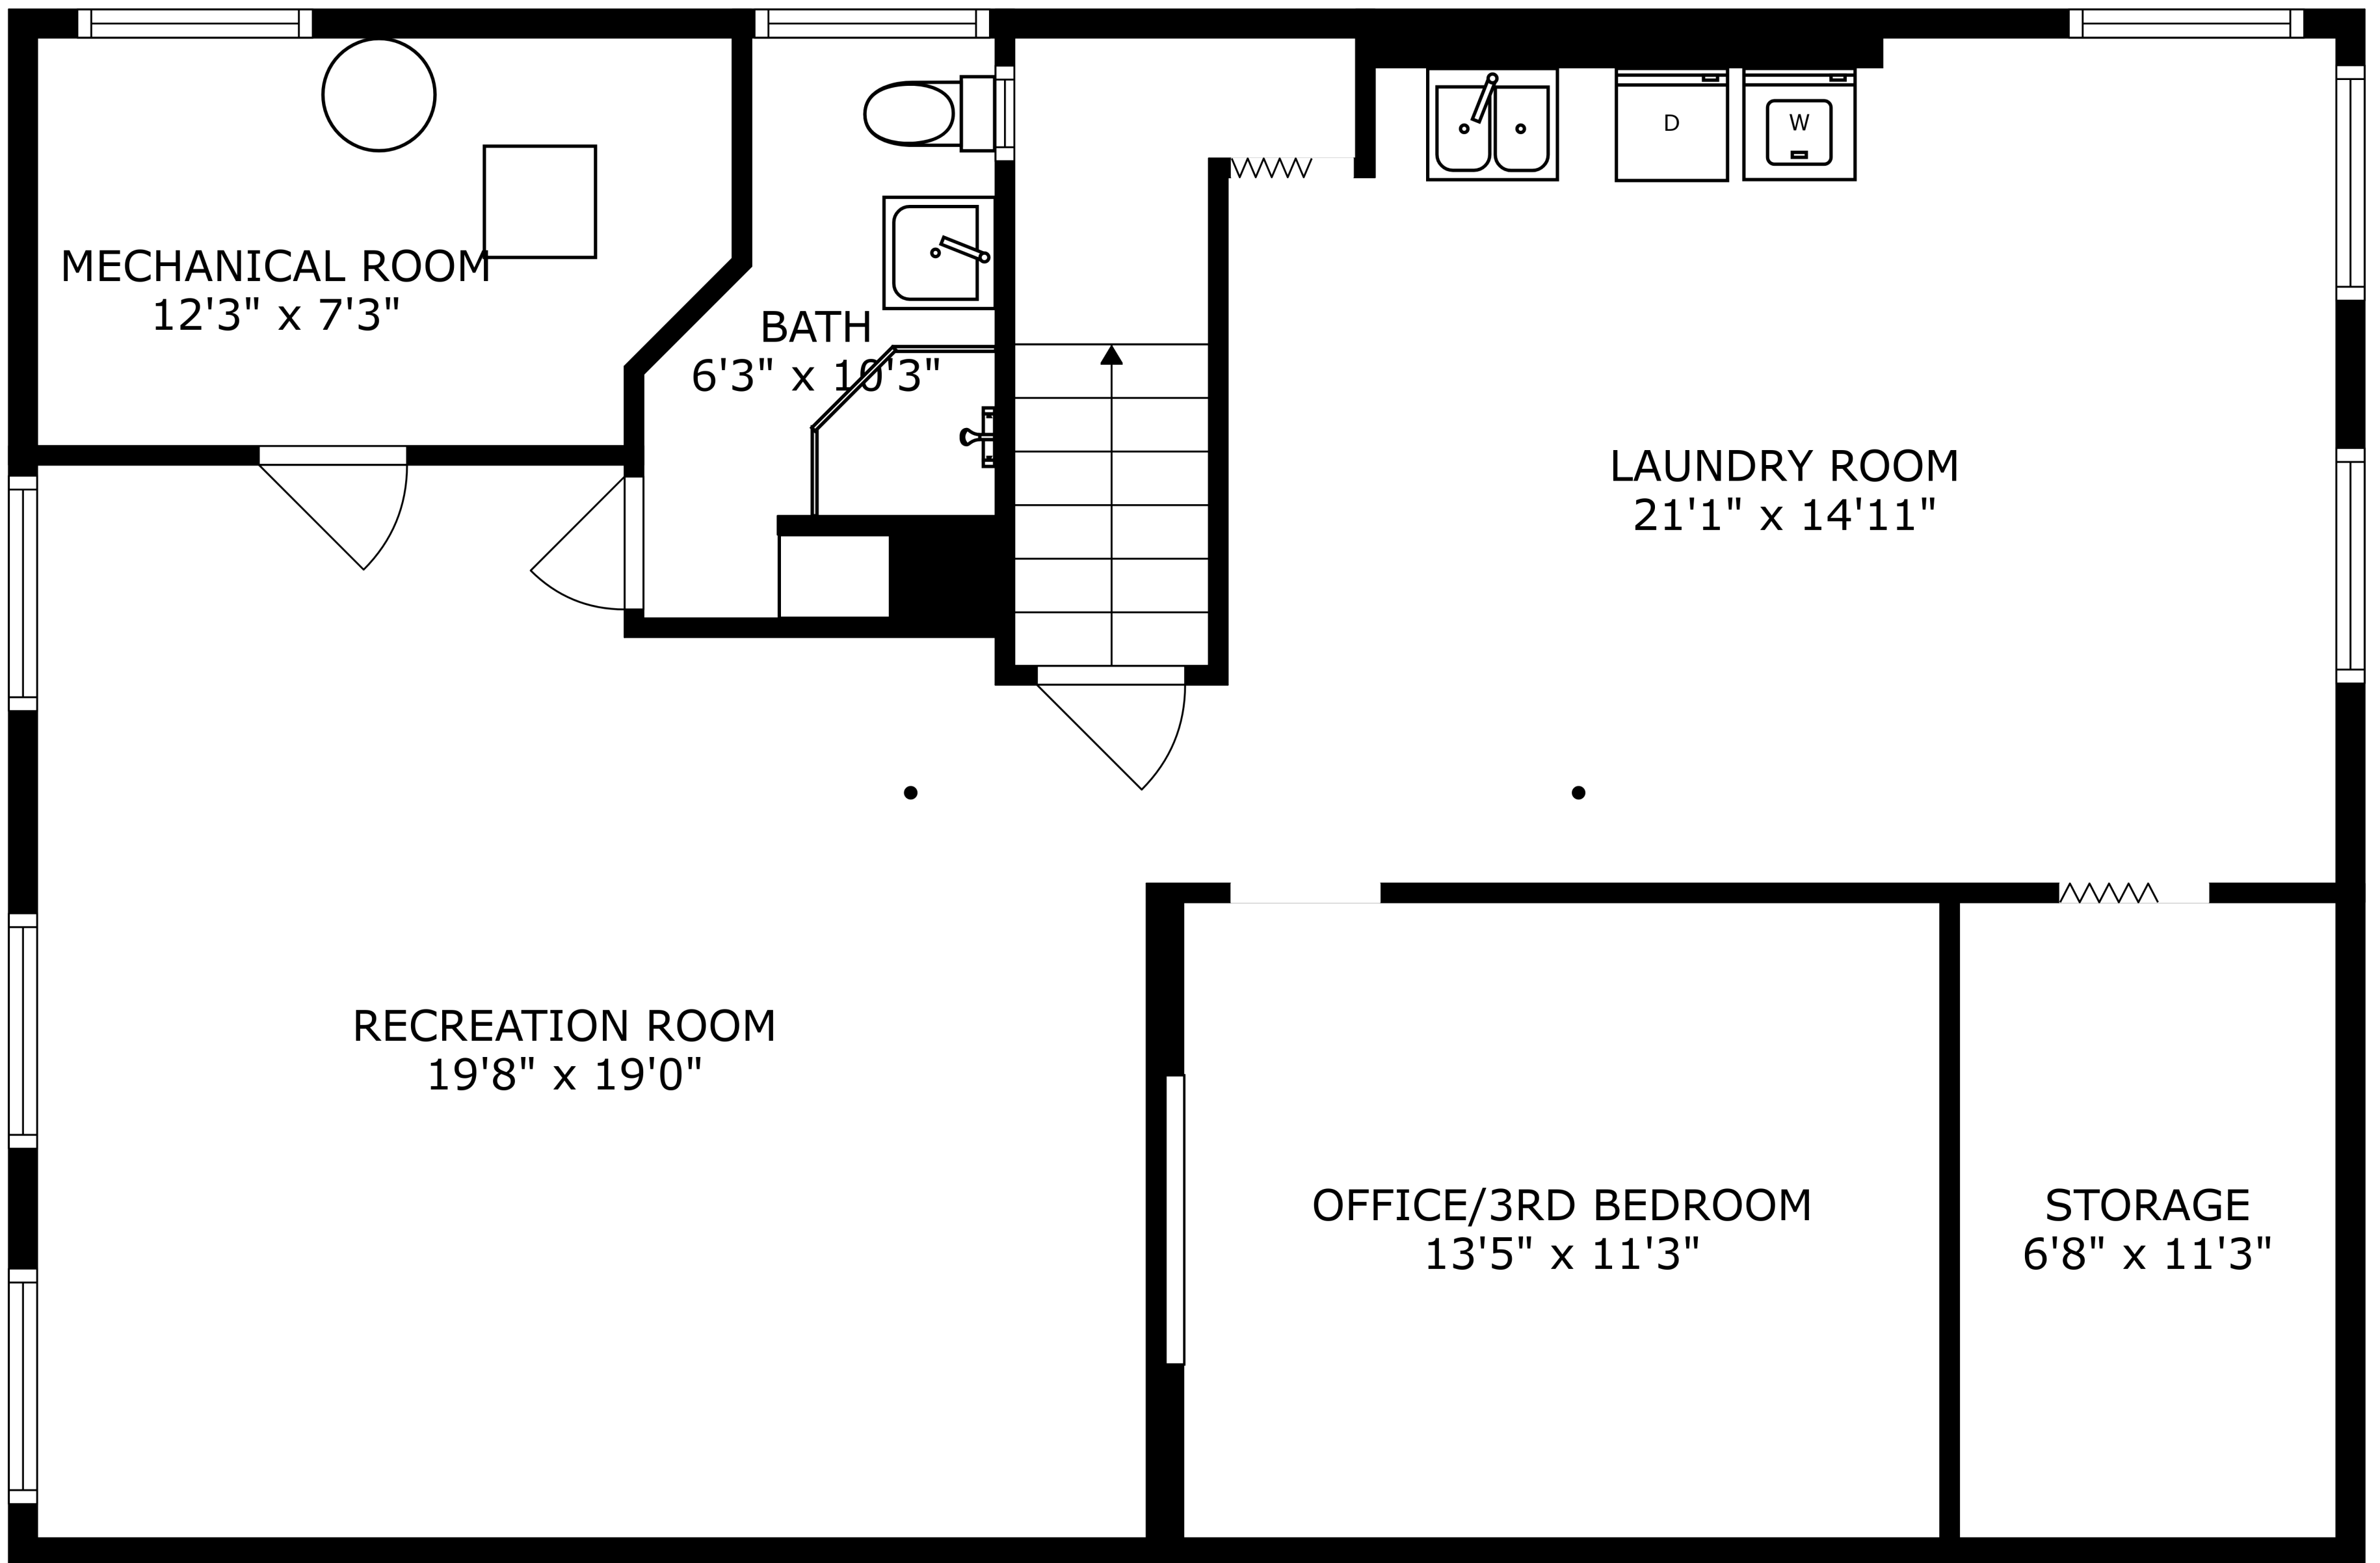

FLOOR 1

FLOOR 2

SIZES AND DIMENSIONS ARE APPROXIMATE, ACTUAL MAY VARY.

SIZES AND DIMENSIONS ARE APPROXIMATE, ACTUAL MAY VARY.

MECHANICAL ROOM
12'3" x 7'3"

BATH
6'3" x 10'3"

LAUNDRY ROOM
21'1" x 14'11"

RECREATION ROOM
19'8" x 19'0"

OFFICE/3RD BEDROOM
13'5" x 11'3"

STORAGE
6'8" x 11'3"