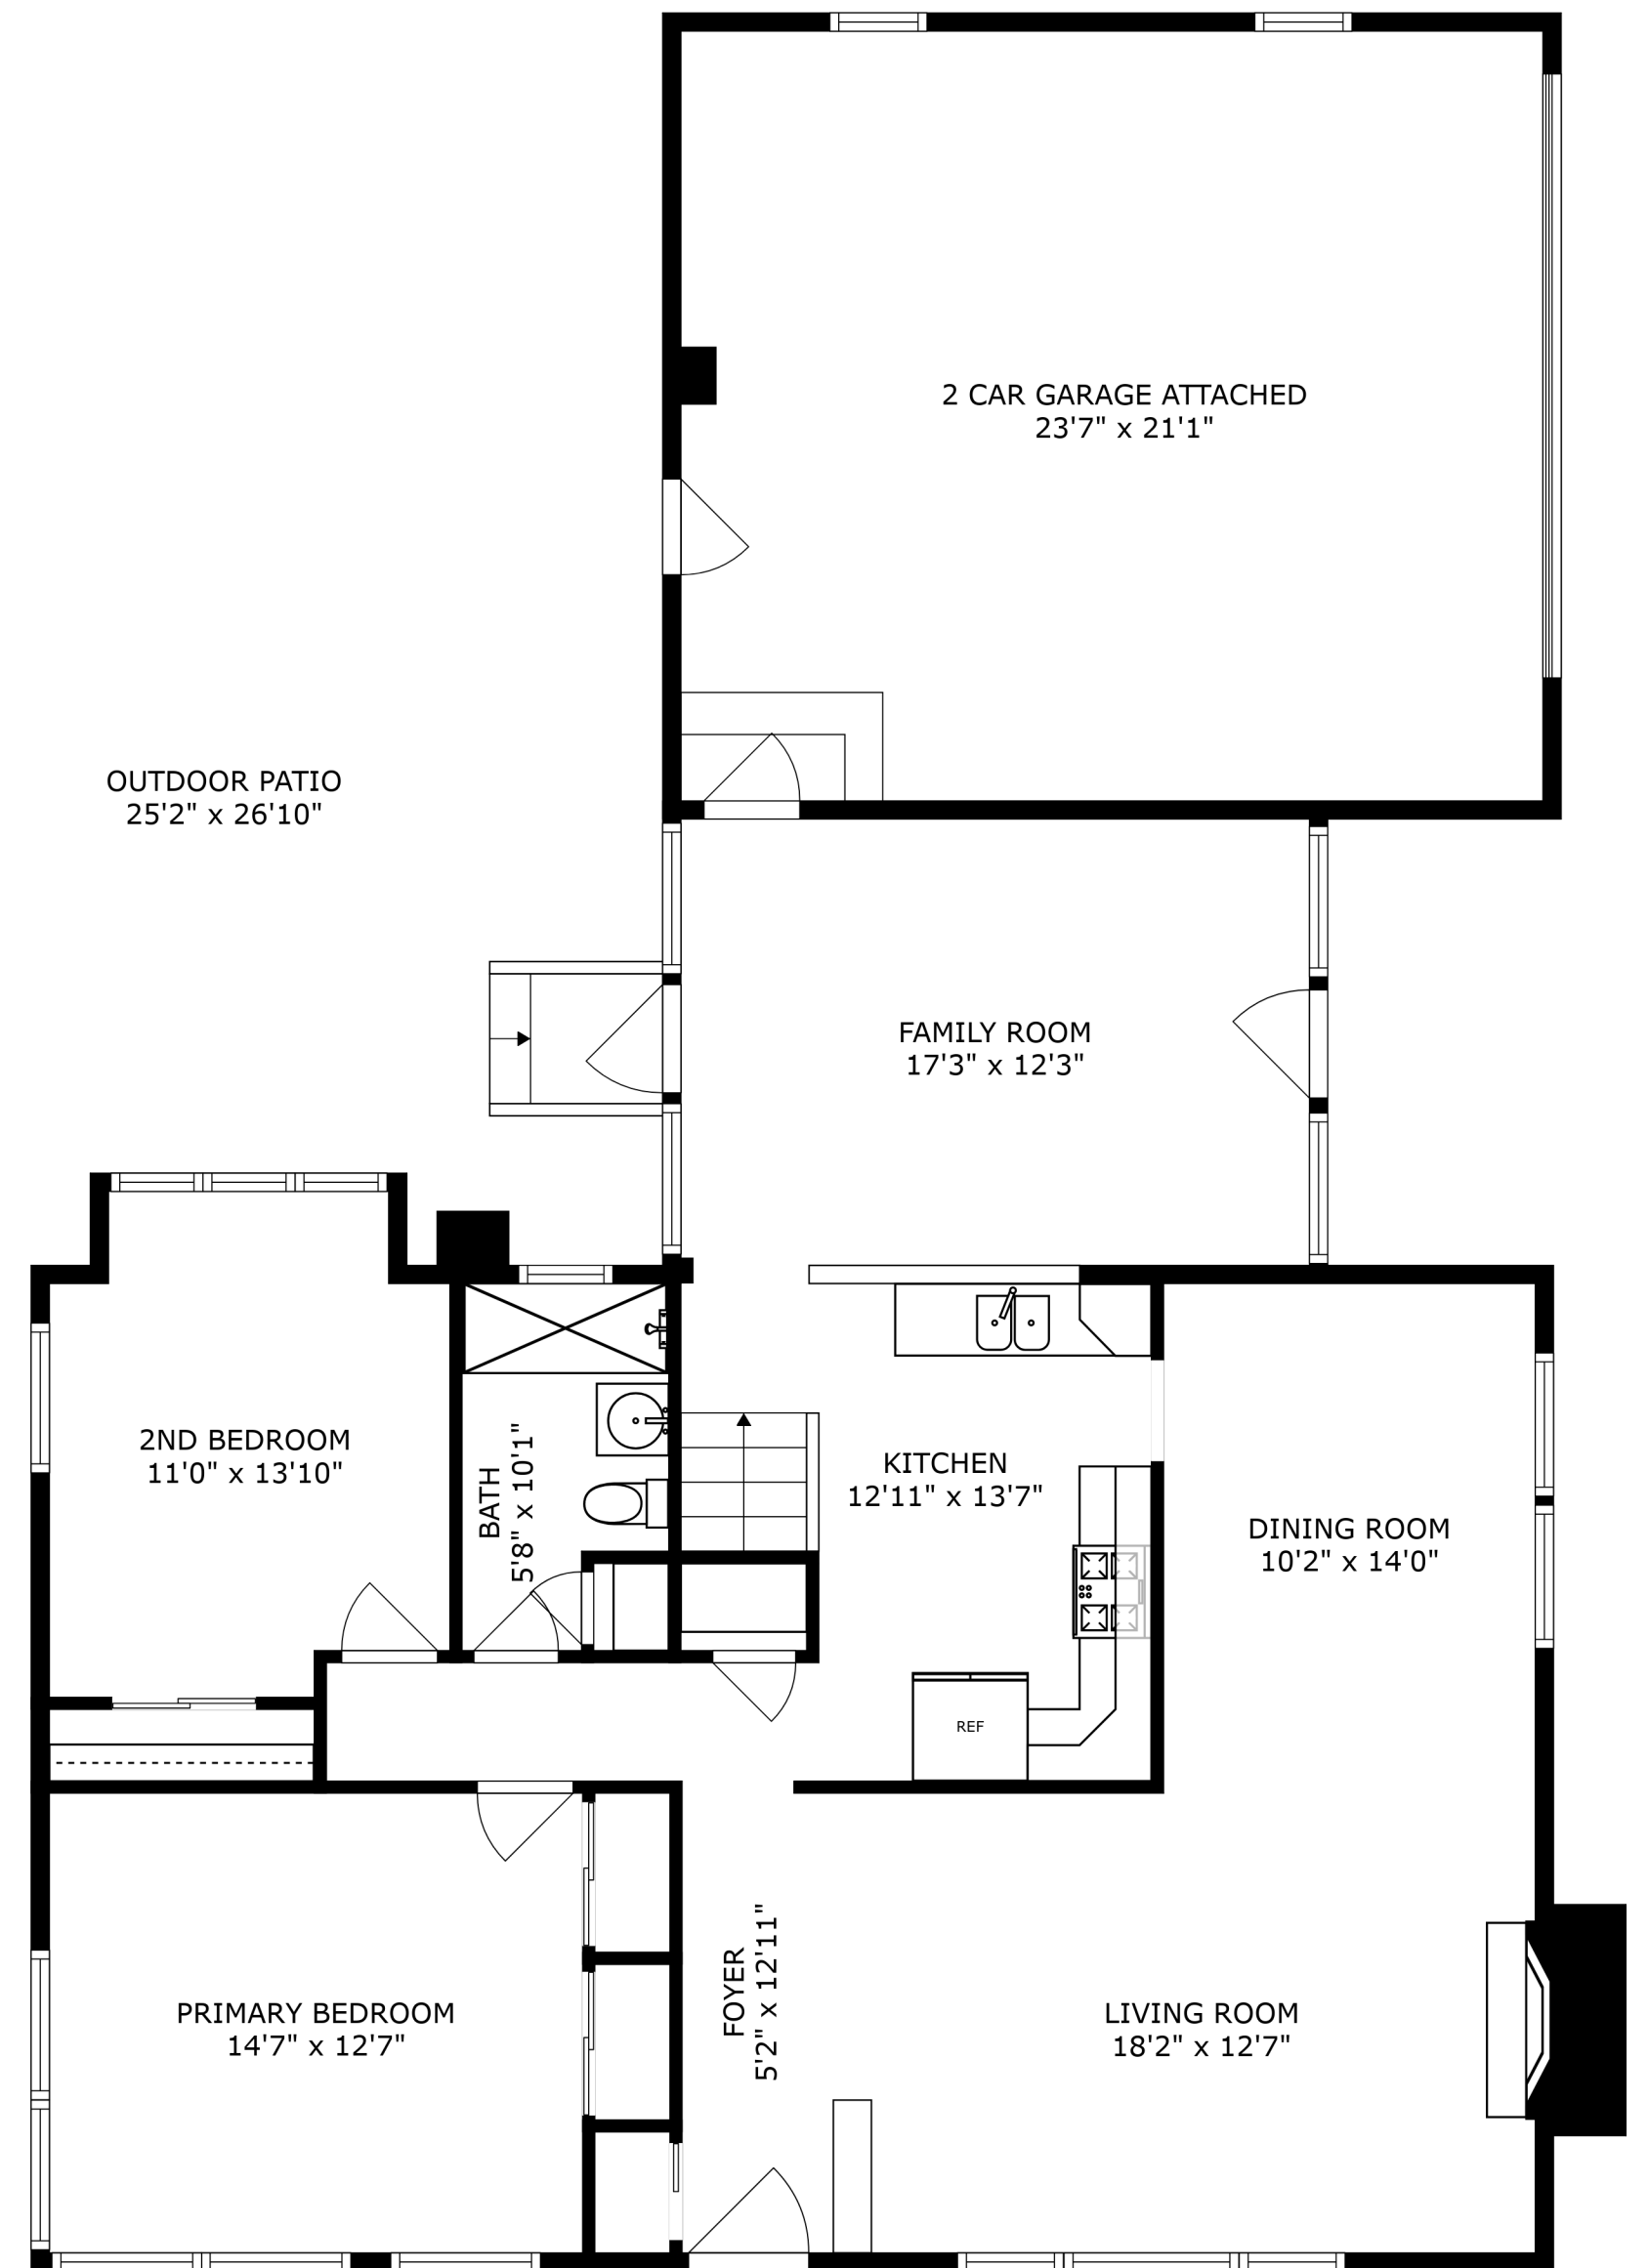

FLOOR 1

FLOOR 2

SIZES AND DIMENSIONS ARE APPROXIMATE, ACTUAL MAY VARY.

SIZES AND DIMENSIONS ARE APPROXIMATE, ACTUAL MAY VARY.

MECHANICAL ROOM
12'3" x 7'3"

BATH
6'3" x 10'3"

LAUNDRY ROOM
21'1" x 14'11"

RECREATION ROOM
19'8" x 19'0"

OFFICE/3RD BEDROOM
13'5" x 11'3"

STORAGE
6'8" x 11'3"