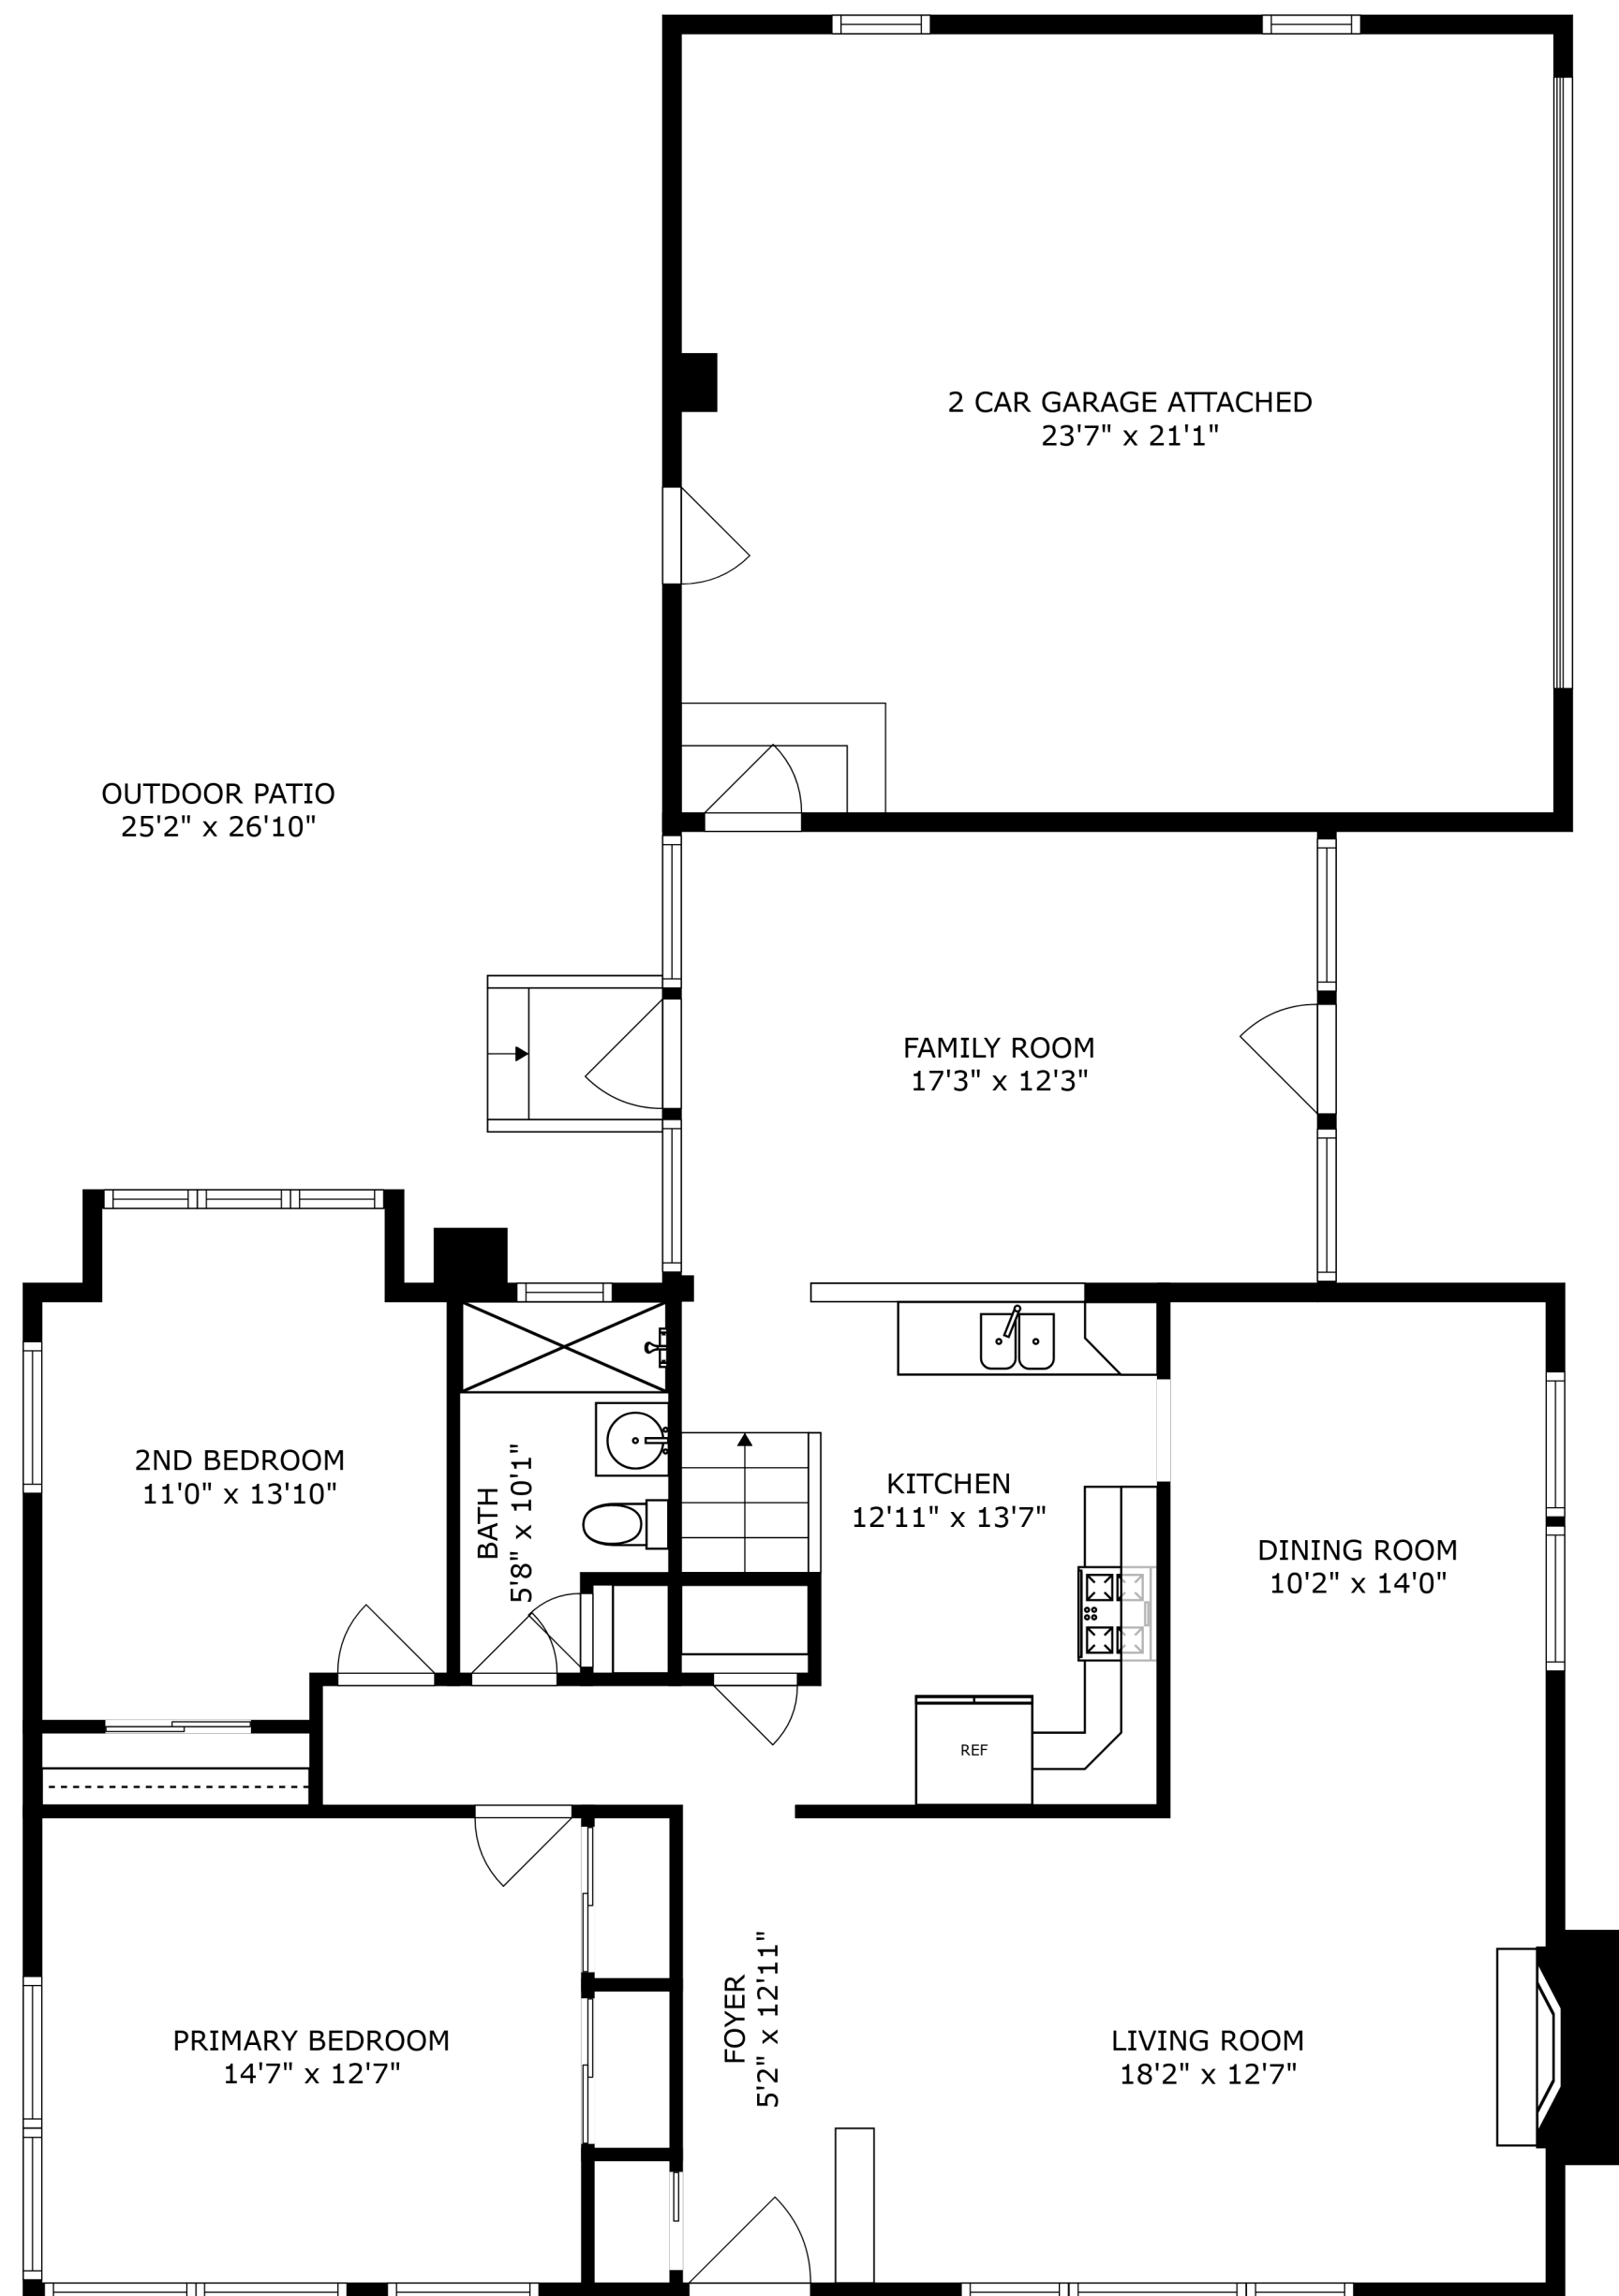

FLOOR 1

FLOOR 2

SIZES AND DIMENSIONS ARE APPROXIMATE, ACTUAL MAY VARY.

SIZES AND DIMENSIONS ARE APPROXIMATE, ACTUAL MAY VARY.

MECHANICAL ROOM
12'3" x 7'3"

BATH
6'3" x 10'3"

LAUNDRY ROOM
21'1" x 14'11"

RECREATION ROOM
19'8" x 19'0"

OFFICE/3RD BEDROOM
13'5" x 11'3"

STORAGE
6'8" x 11'3"