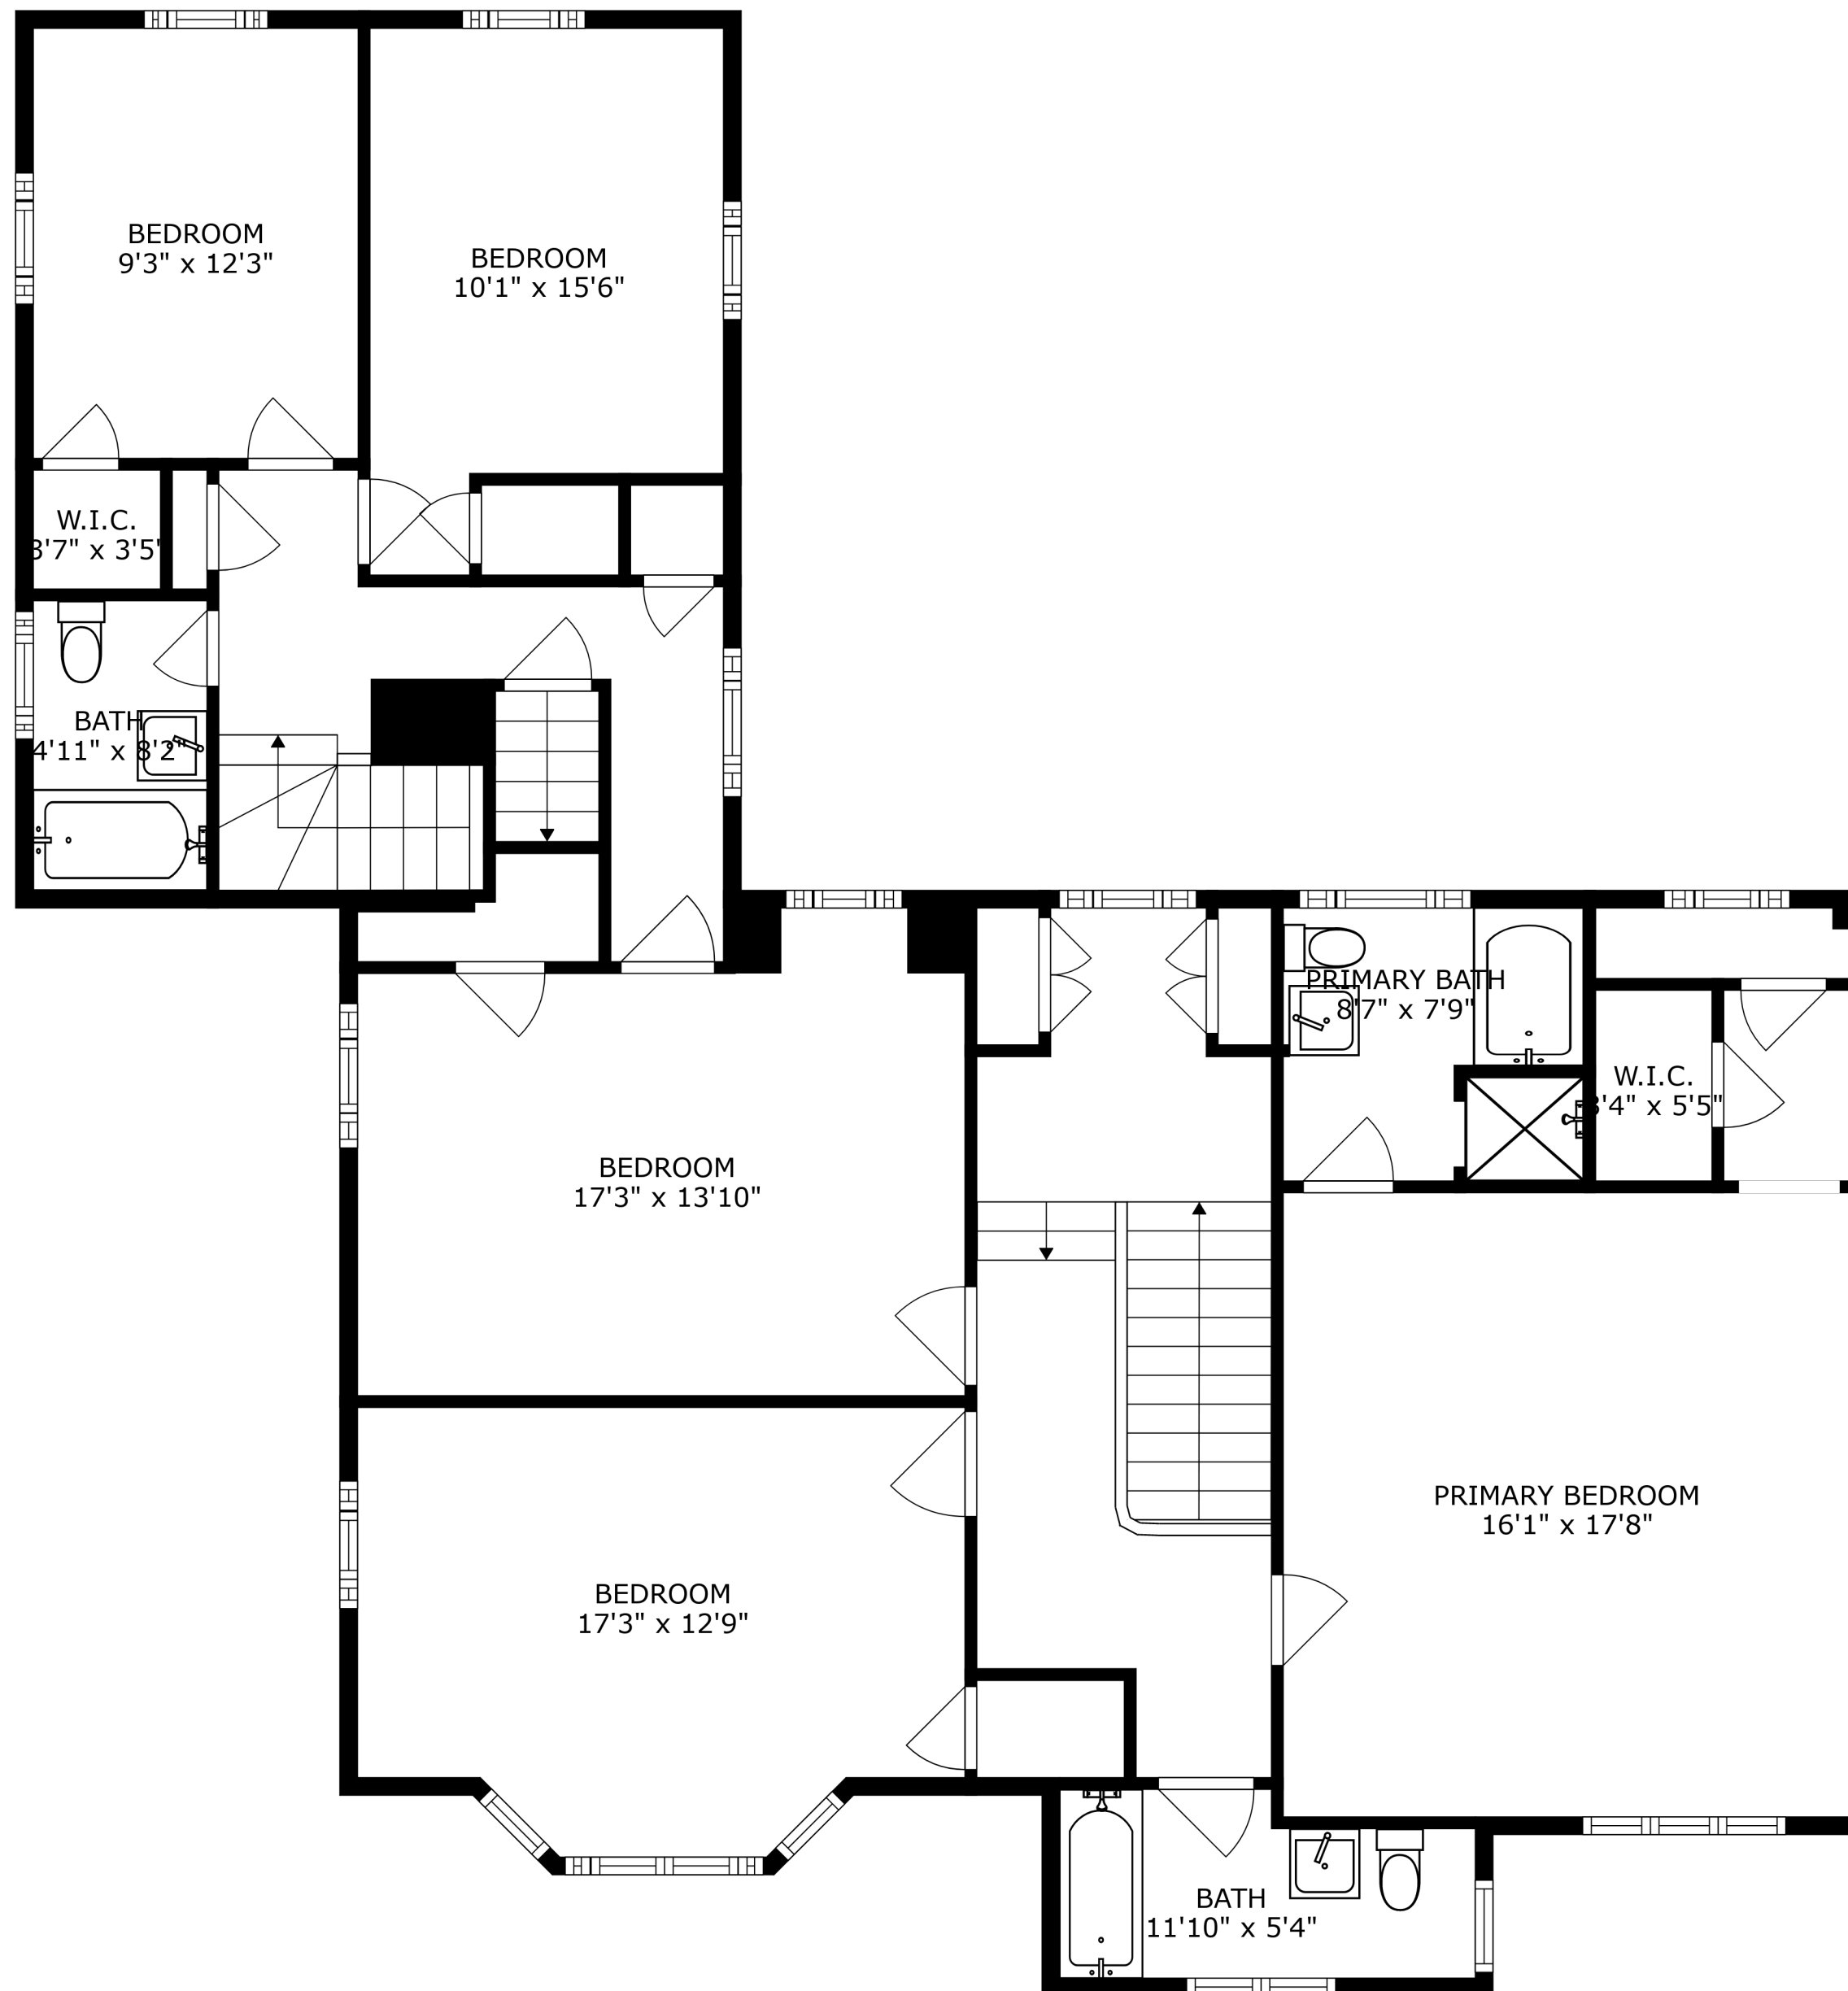

SIZES AND DIMENSIONS ARE APPROXIMATE, ACTUAL MAY VARY.

ATTIC
42'5" x 32'6"

SIZES AND DIMENSIONS ARE APPROXIMATE, ACTUAL MAY VARY.

SIZES AND DIMENSIONS ARE APPROXIMATE, ACTUAL MAY VARY.

SIZES AND DIMENSIONS ARE APPROXIMATE, ACTUAL MAY VARY.