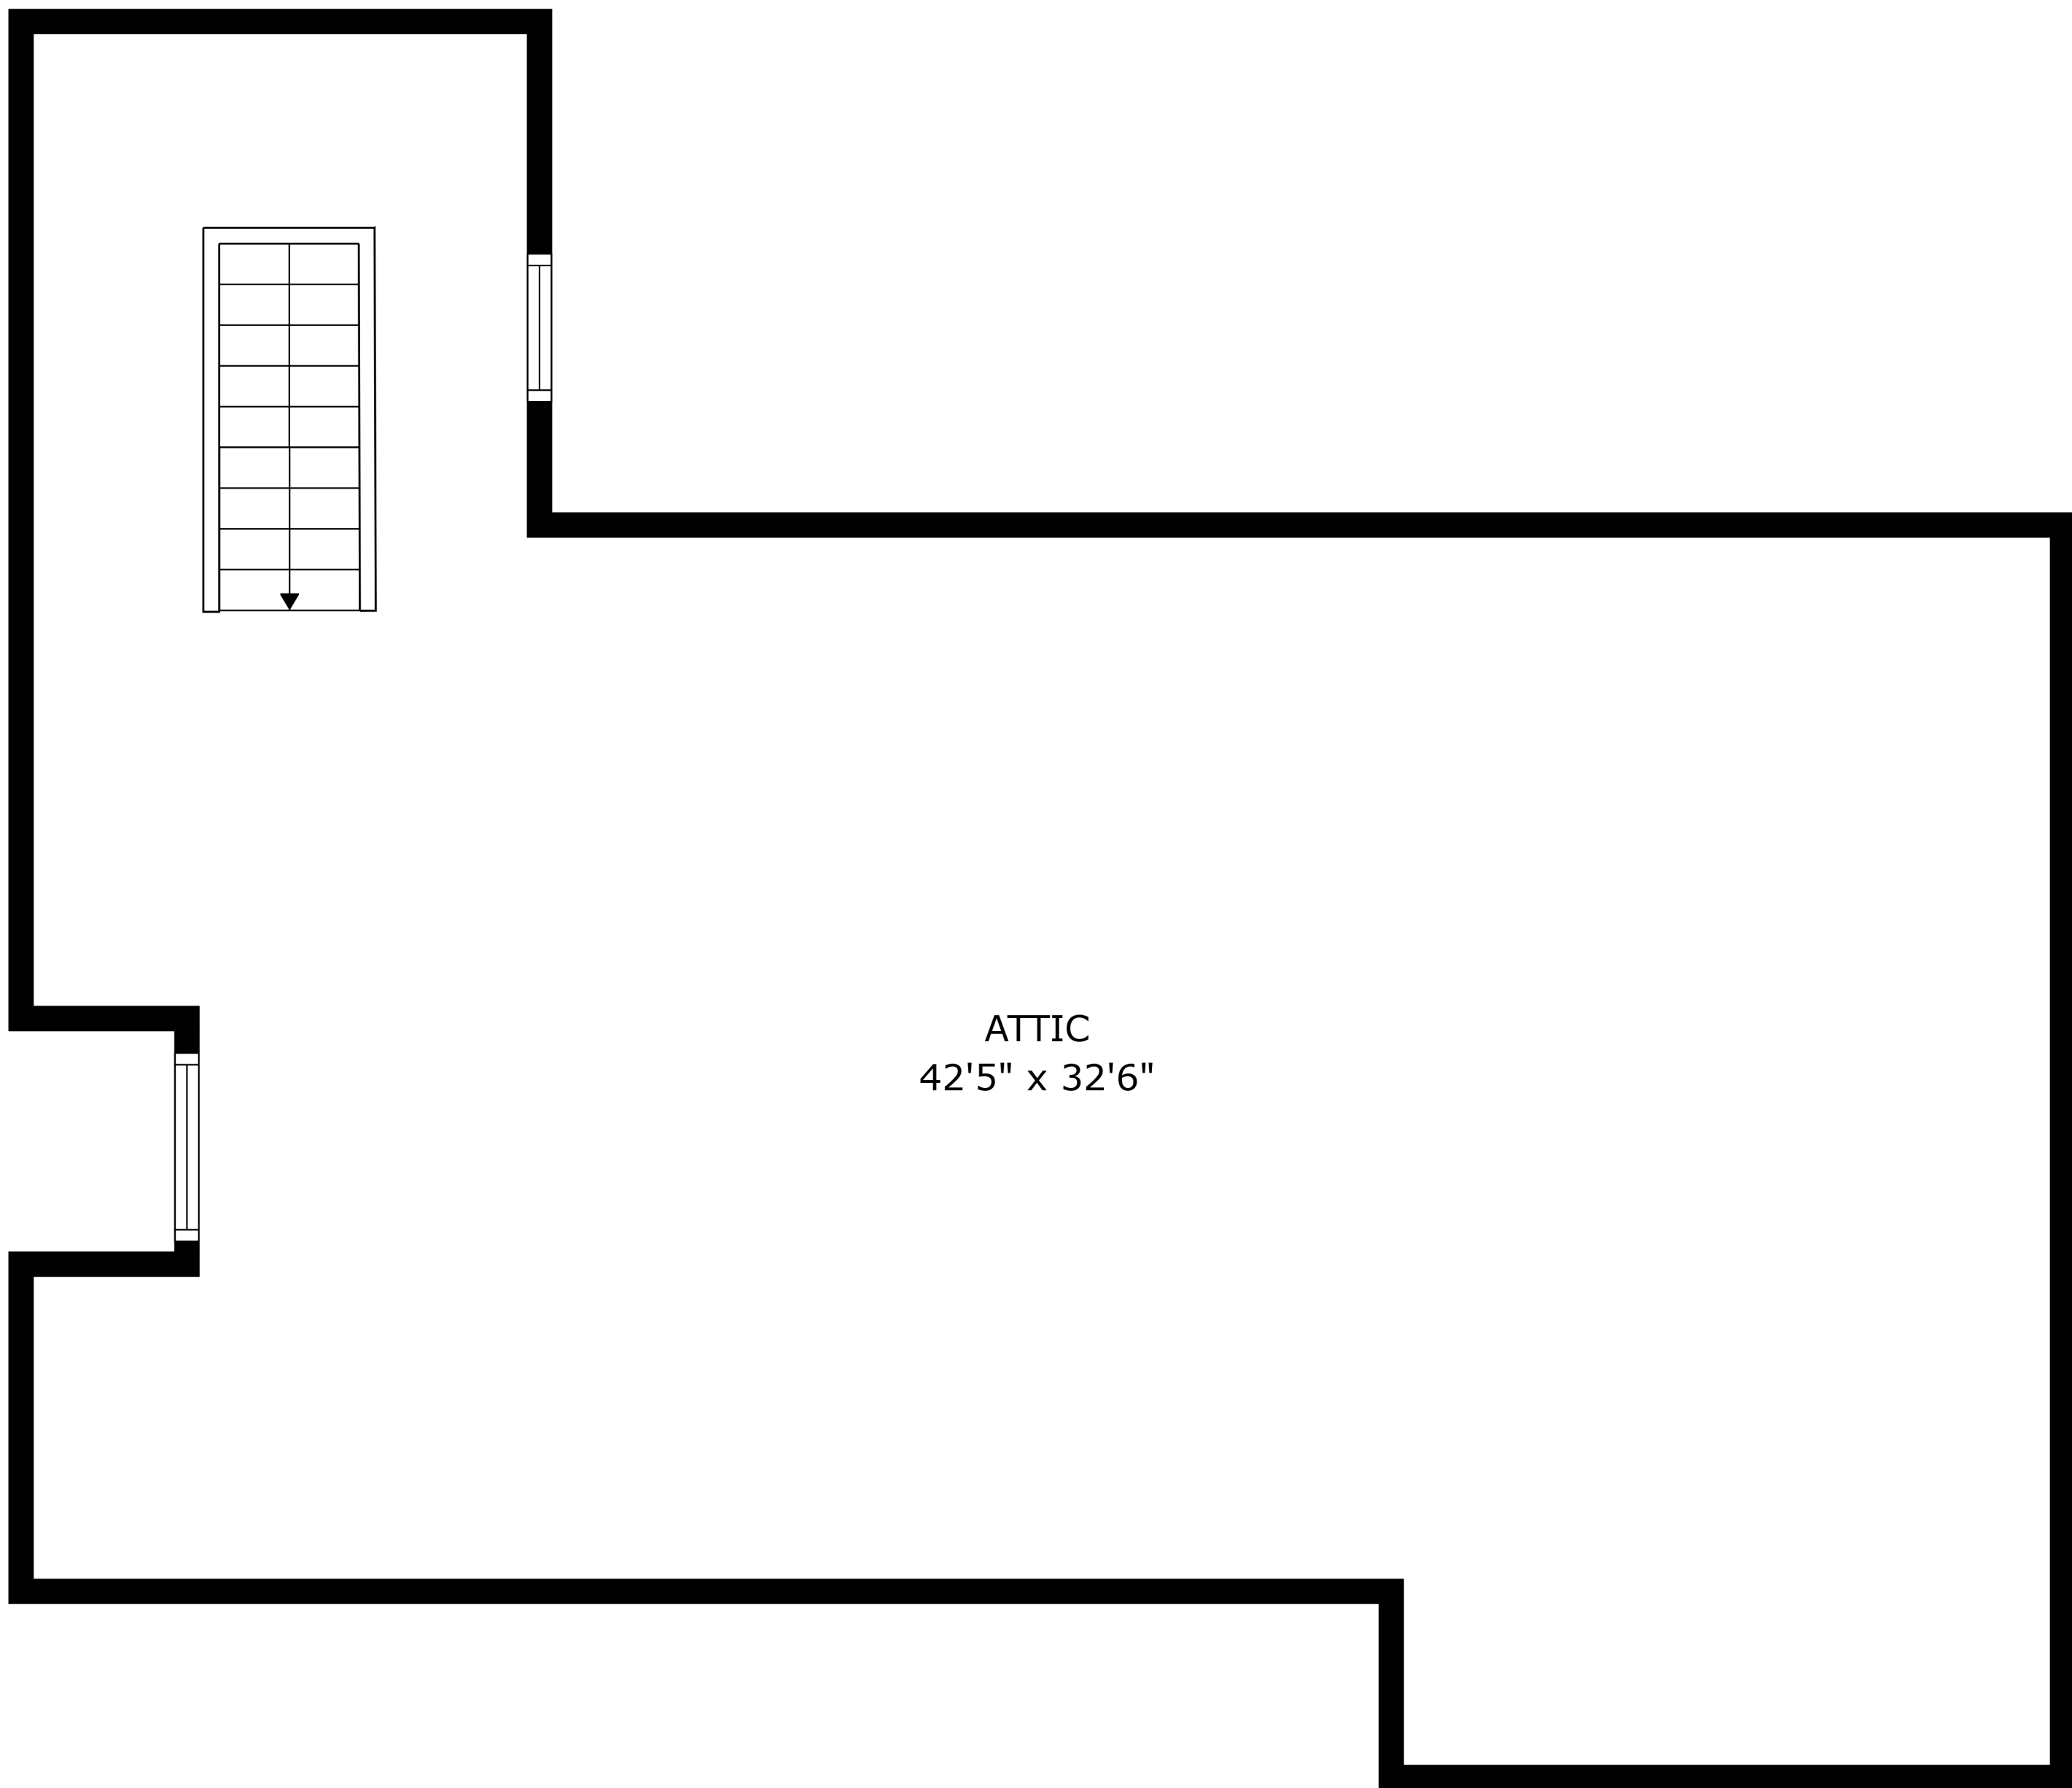

SIZES AND DIMENSIONS ARE APPROXIMATE, ACTUAL MAY VARY.

ATTIC
42'5" x 32'6"

SIZES AND DIMENSIONS ARE APPROXIMATE, ACTUAL MAY VARY.

SIZES AND DIMENSIONS ARE APPROXIMATE, ACTUAL MAY VARY.

SIZES AND DIMENSIONS ARE APPROXIMATE, ACTUAL MAY VARY.