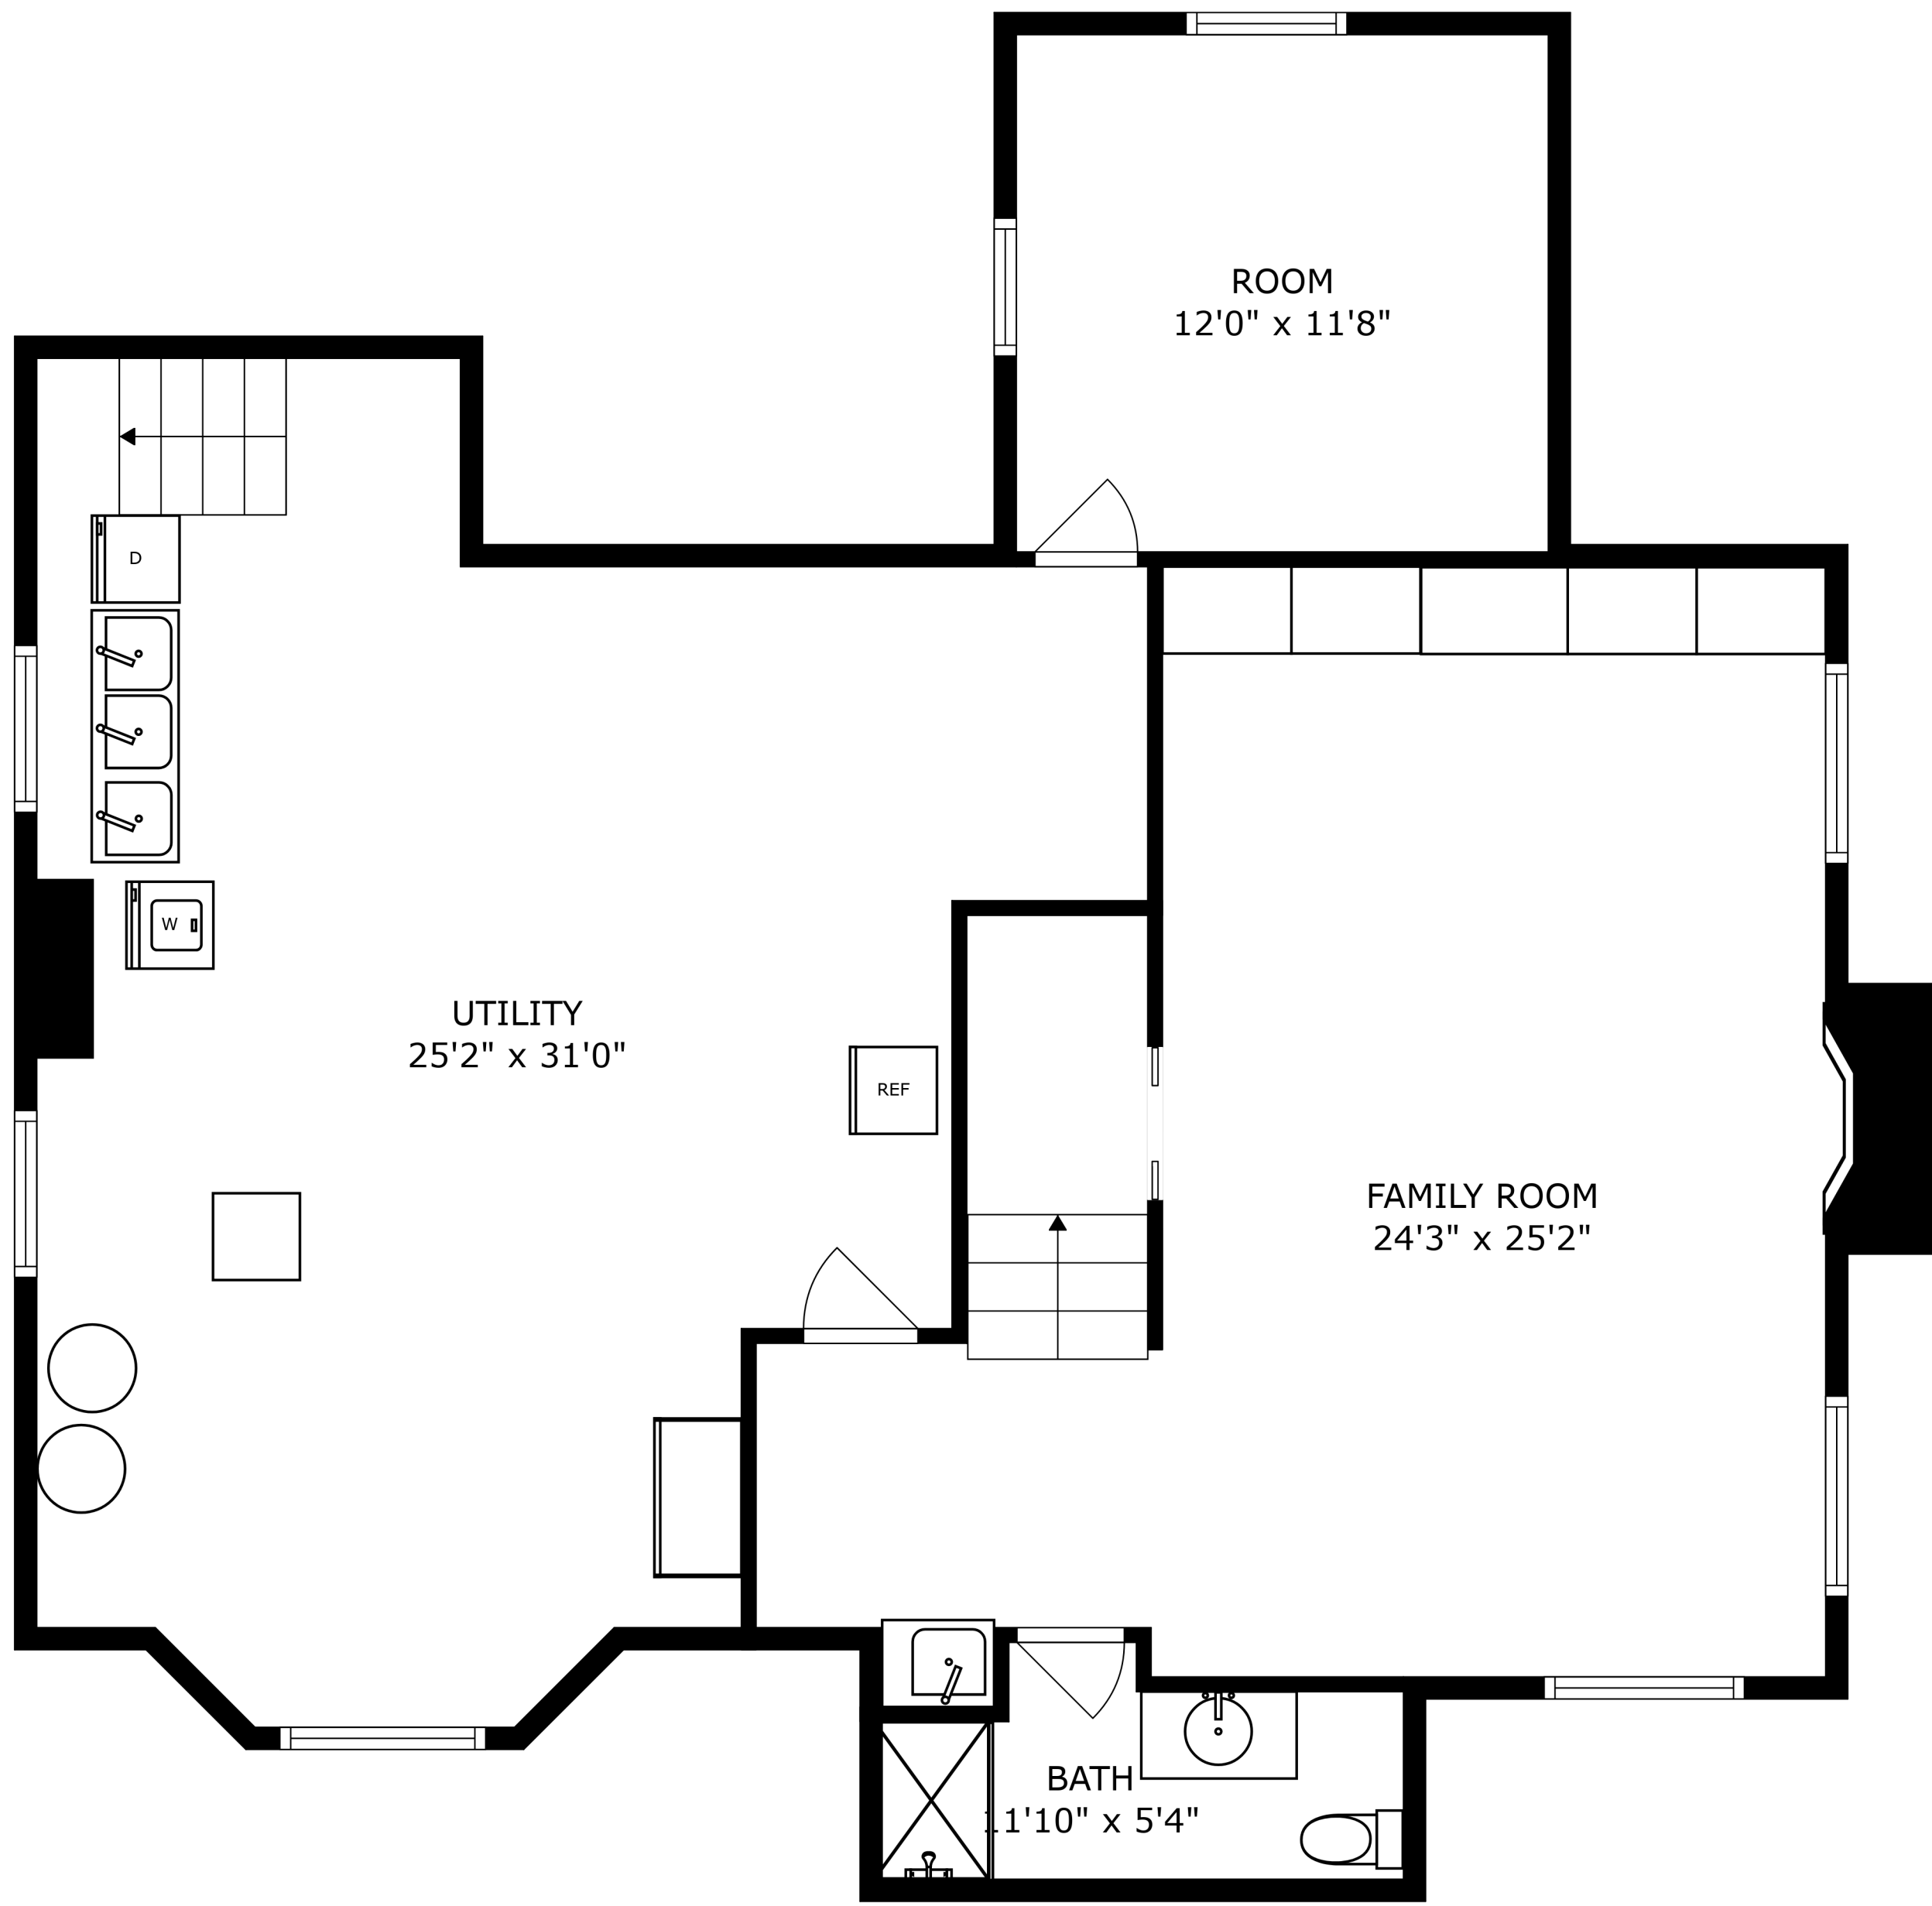

SIZES AND DIMENSIONS ARE APPROXIMATE, ACTUAL MAY VARY.

ATTIC
42'5" x 32'6"

SIZES AND DIMENSIONS ARE APPROXIMATE, ACTUAL MAY VARY.

SIZES AND DIMENSIONS ARE APPROXIMATE, ACTUAL MAY VARY.

SIZES AND DIMENSIONS ARE APPROXIMATE, ACTUAL MAY VARY.