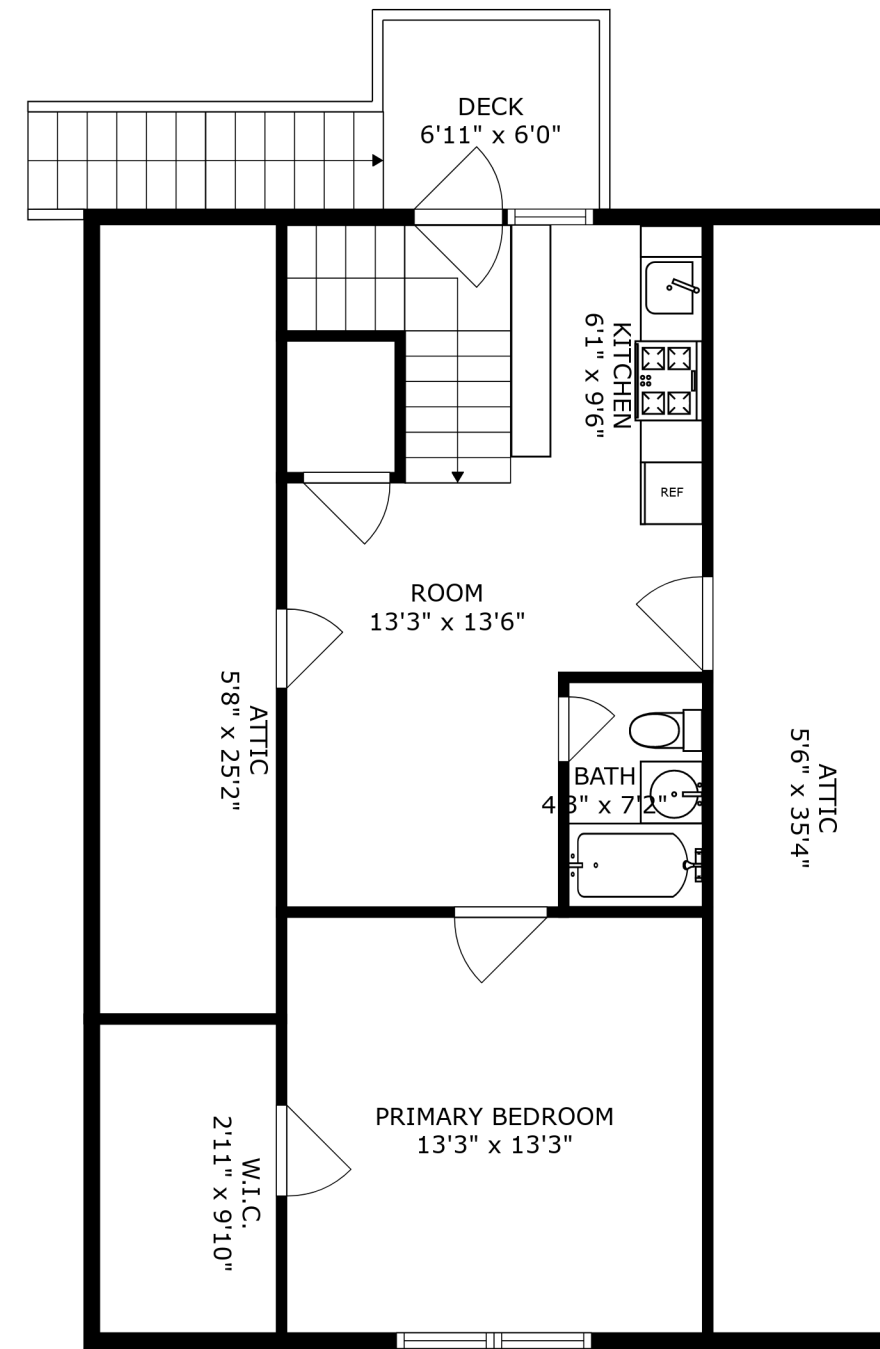

FLOOR 1

FLOOR 2

FLOOR 3

FLOOR 4

SIZES AND DIMENSIONS ARE APPROXIMATE, ACTUAL MAY VARY.

GARAGE
14'1" x 23'2"

SIZES AND DIMENSIONS ARE APPROXIMATE, ACTUAL MAY VARY.

SIZES AND DIMENSIONS ARE APPROXIMATE, ACTUAL MAY VARY.

PATIO
19'7" x 15'1"

SIZES AND DIMENSIONS ARE APPROXIMATE, ACTUAL MAY VARY.

BASEMENT
25'1" x 34'0"

STORAGE
7'7" x 4'9"