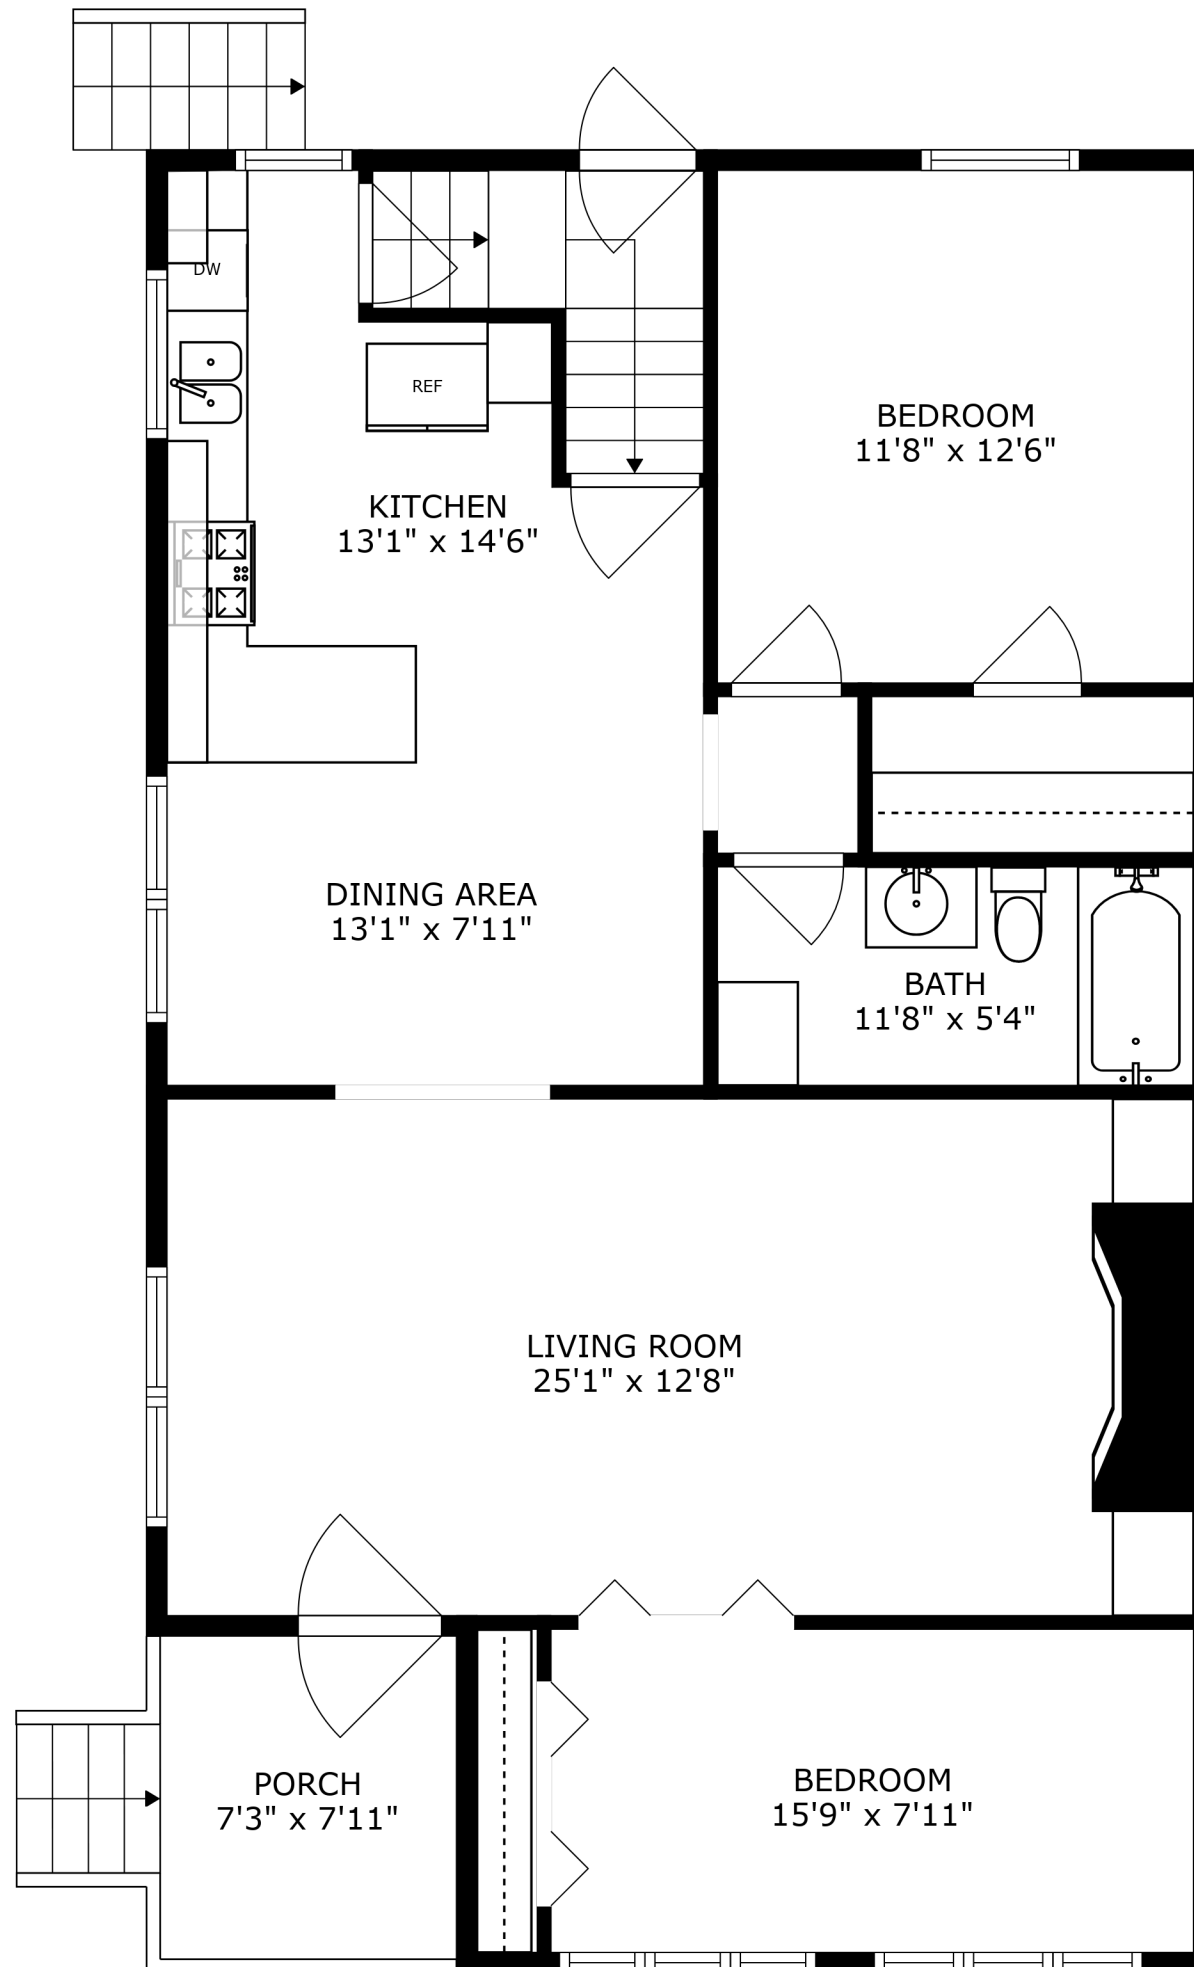

FLOOR 1

FLOOR 2

FLOOR 3

FLOOR 4

SIZES AND DIMENSIONS ARE APPROXIMATE, ACTUAL MAY VARY.

GARAGE
14'1" x 23'2"

SIZES AND DIMENSIONS ARE APPROXIMATE, ACTUAL MAY VARY.

SIZES AND DIMENSIONS ARE APPROXIMATE, ACTUAL MAY VARY.

PATIO
19'7" x 15'1"

SIZES AND DIMENSIONS ARE APPROXIMATE, ACTUAL MAY VARY.

BASEMENT
25'1" x 34'0"

STORAGE
7'7" x 4'9"