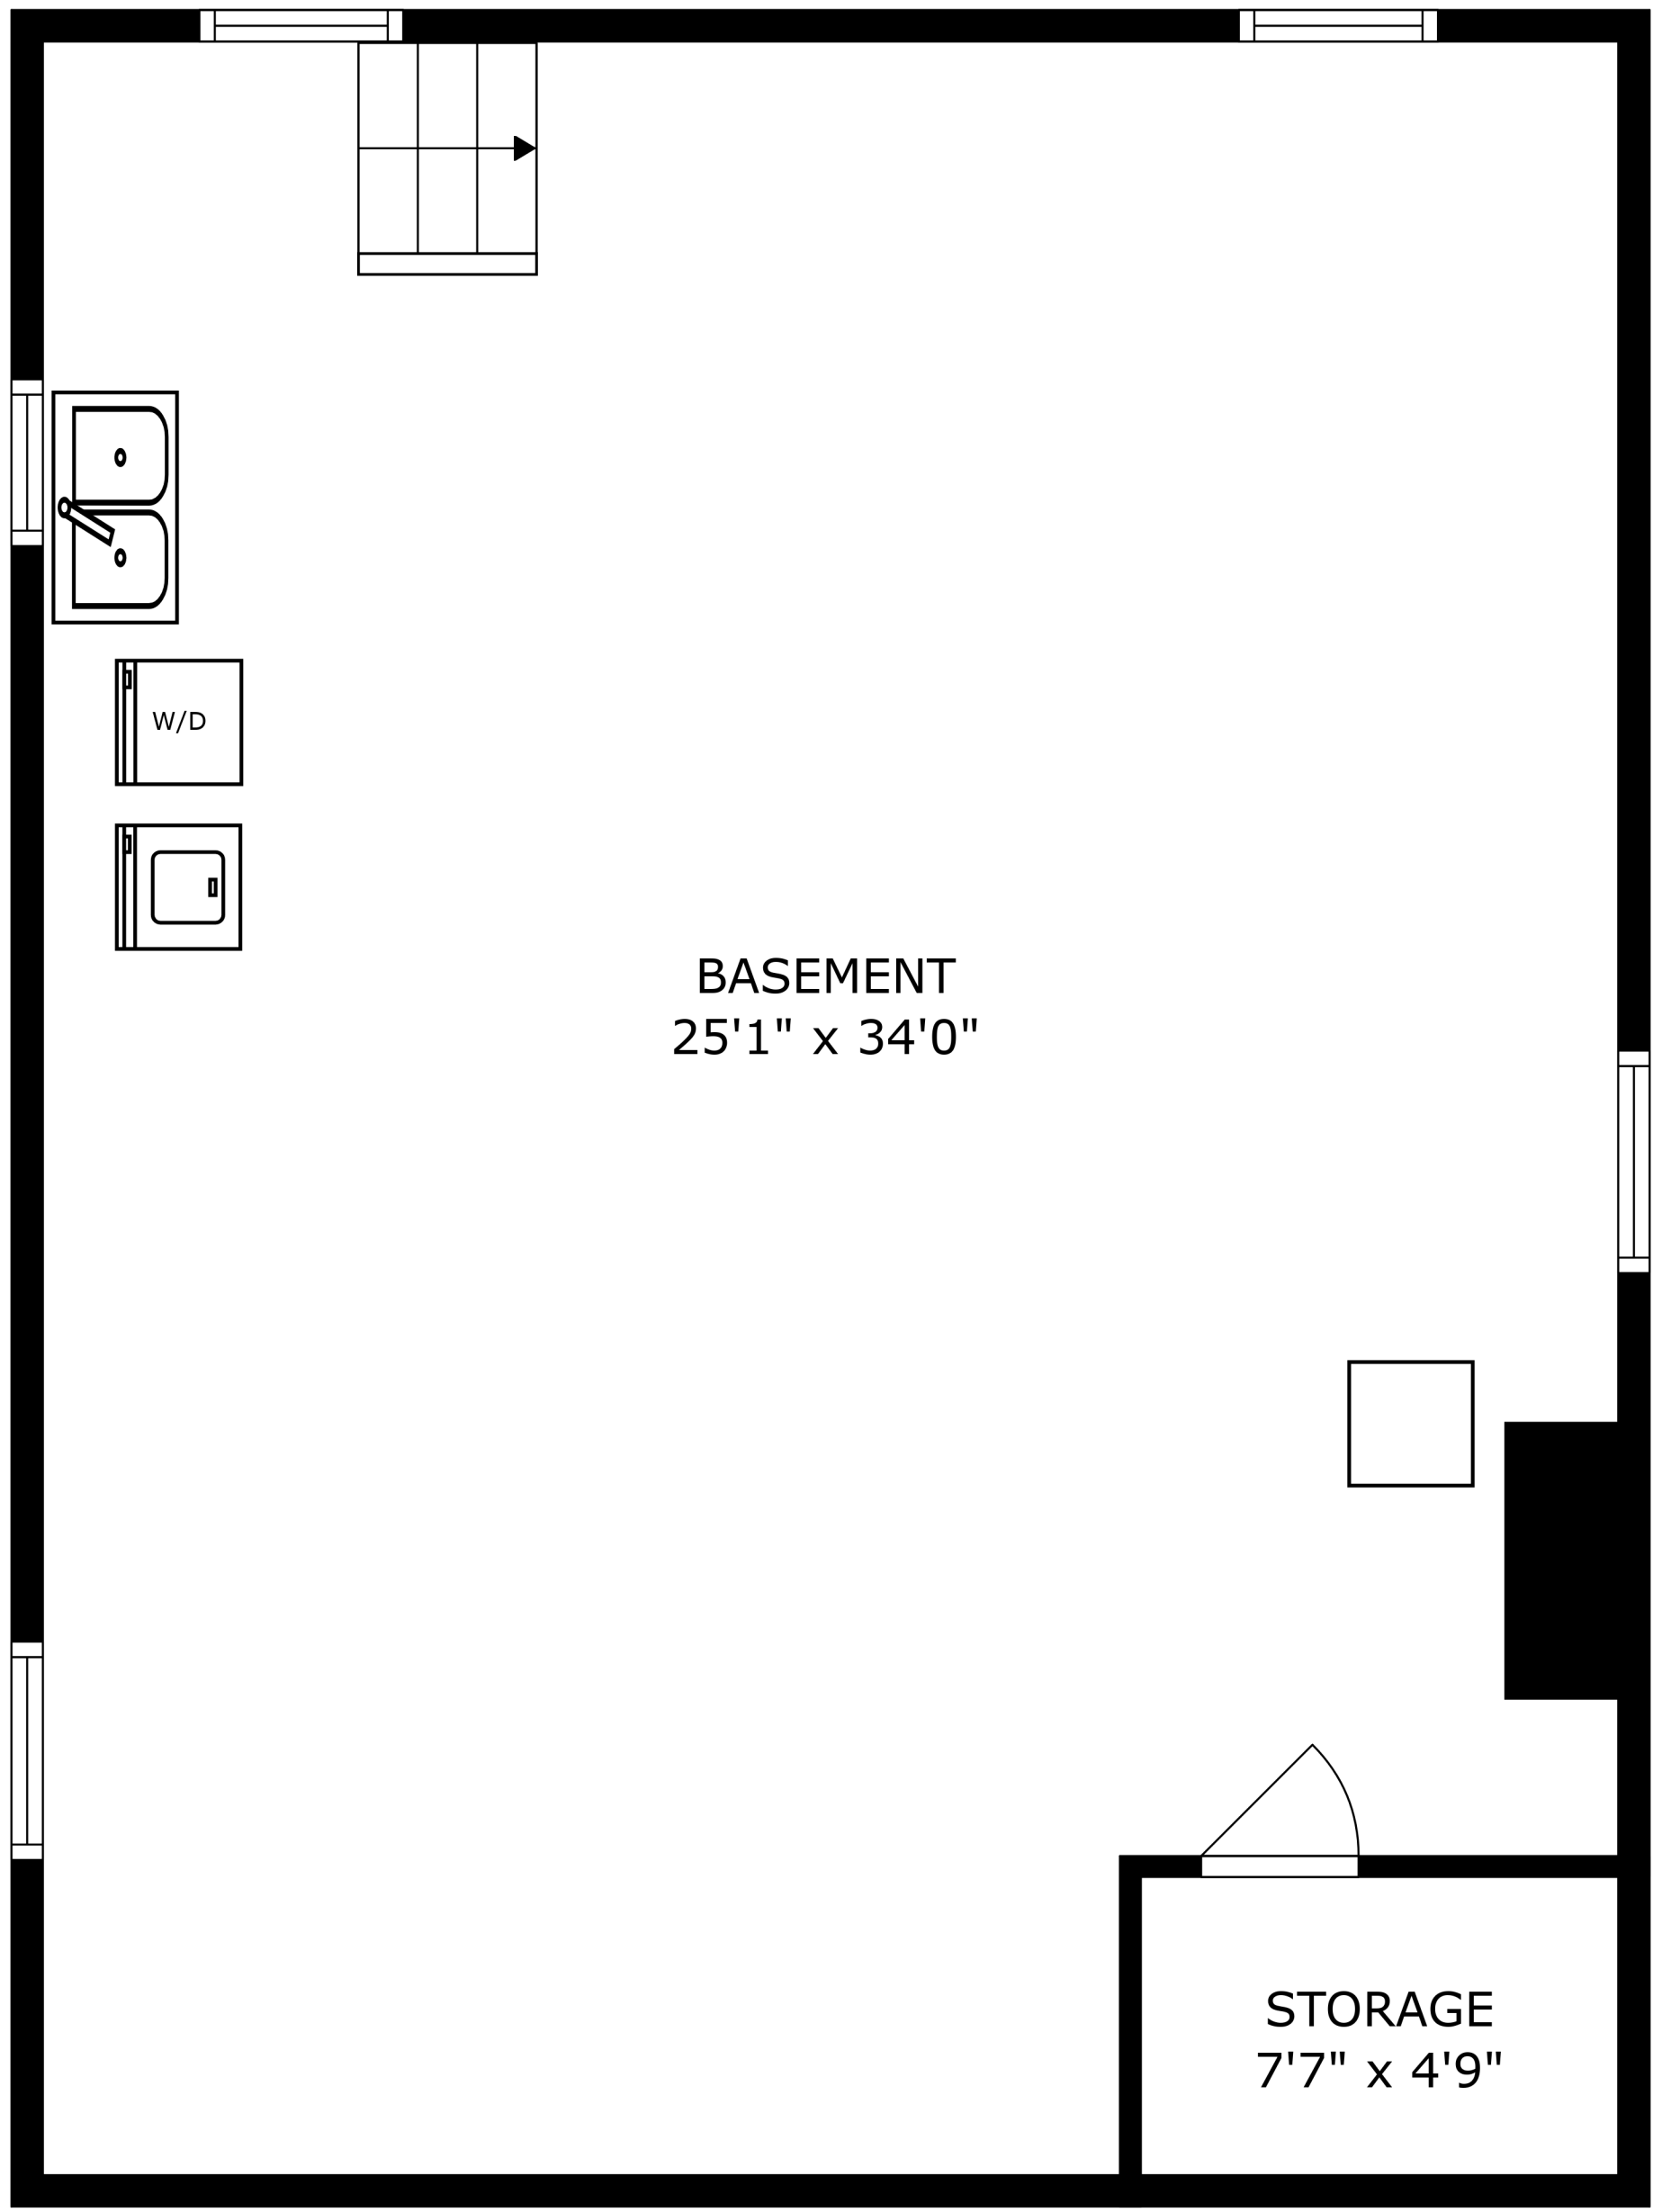

FLOOR 1

FLOOR 2

FLOOR 3

FLOOR 4

SIZES AND DIMENSIONS ARE APPROXIMATE, ACTUAL MAY VARY.

GARAGE
14'1" x 23'2"

SIZES AND DIMENSIONS ARE APPROXIMATE, ACTUAL MAY VARY.

SIZES AND DIMENSIONS ARE APPROXIMATE, ACTUAL MAY VARY.

PATIO
19'7" x 15'1"

SIZES AND DIMENSIONS ARE APPROXIMATE, ACTUAL MAY VARY.

BASEMENT
25'1" x 34'0"

STORAGE
7'7" x 4'9"