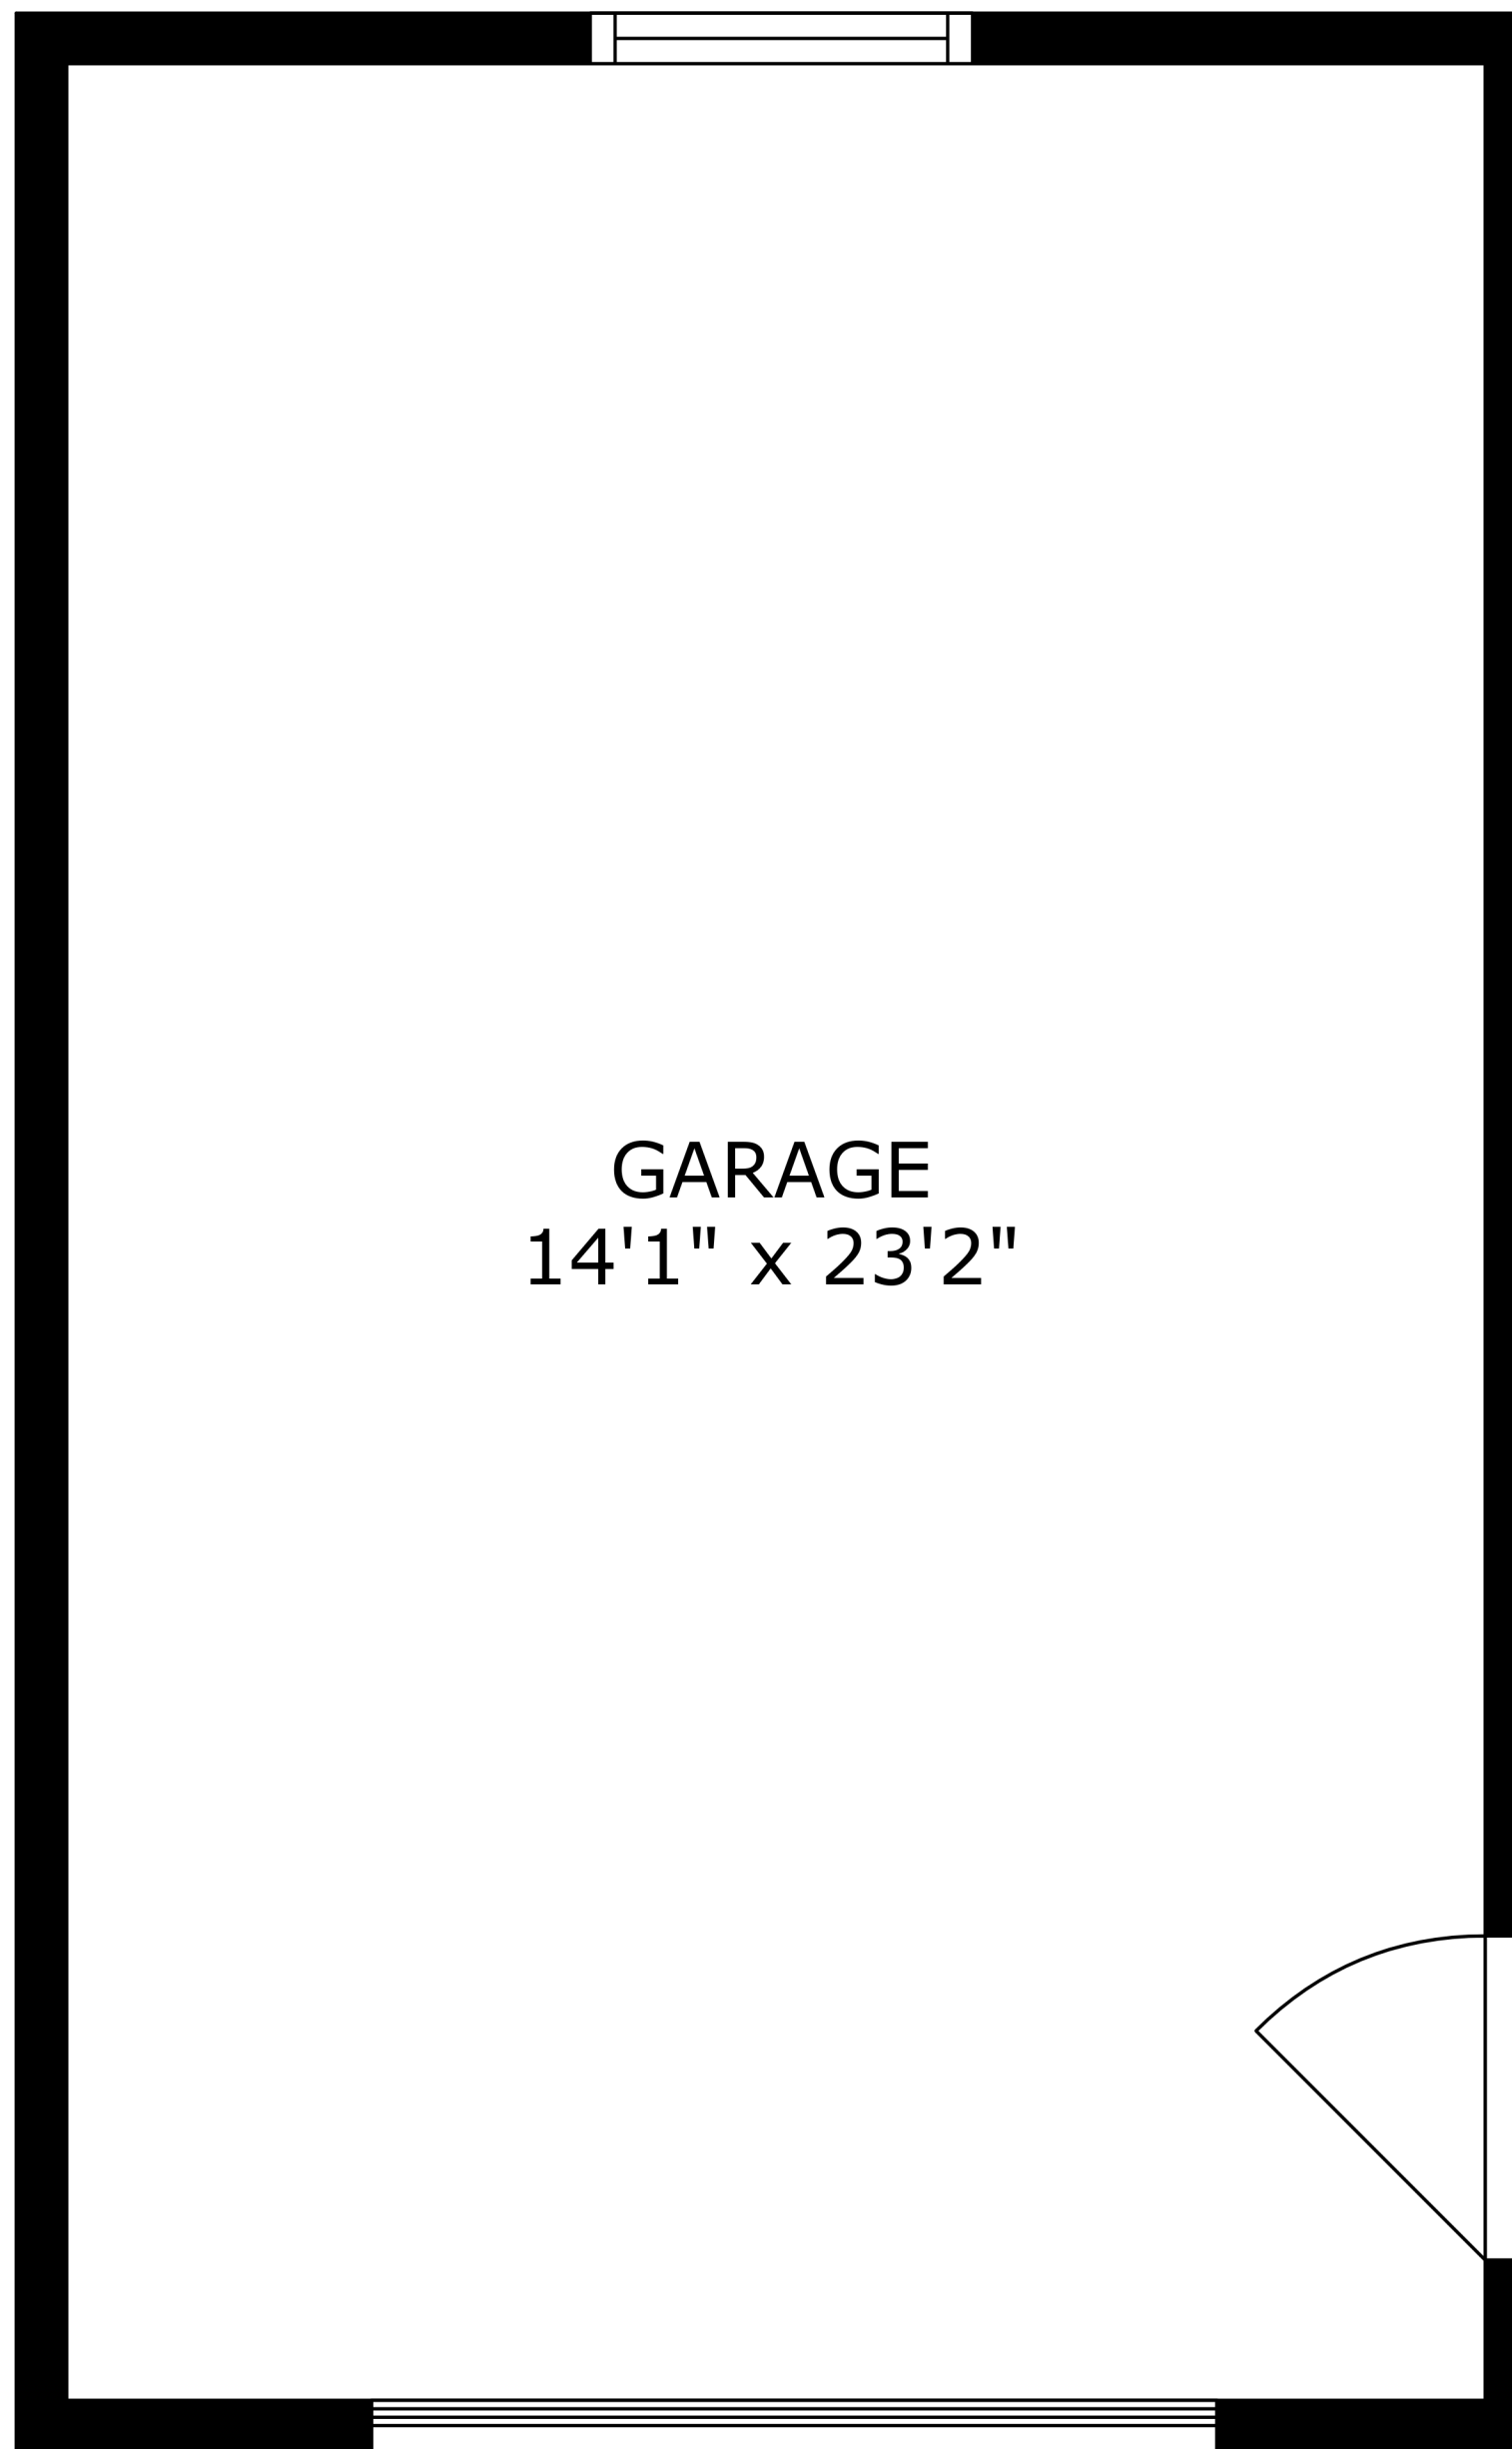

FLOOR 1

FLOOR 2

FLOOR 3

FLOOR 4

SIZES AND DIMENSIONS ARE APPROXIMATE, ACTUAL MAY VARY.

GARAGE
14'1" x 23'2"

SIZES AND DIMENSIONS ARE APPROXIMATE, ACTUAL MAY VARY.

SIZES AND DIMENSIONS ARE APPROXIMATE, ACTUAL MAY VARY.

PATIO
19'7" x 15'1"

SIZES AND DIMENSIONS ARE APPROXIMATE, ACTUAL MAY VARY.

BASEMENT
25'1" x 34'0"

STORAGE
7'7" x 4'9"