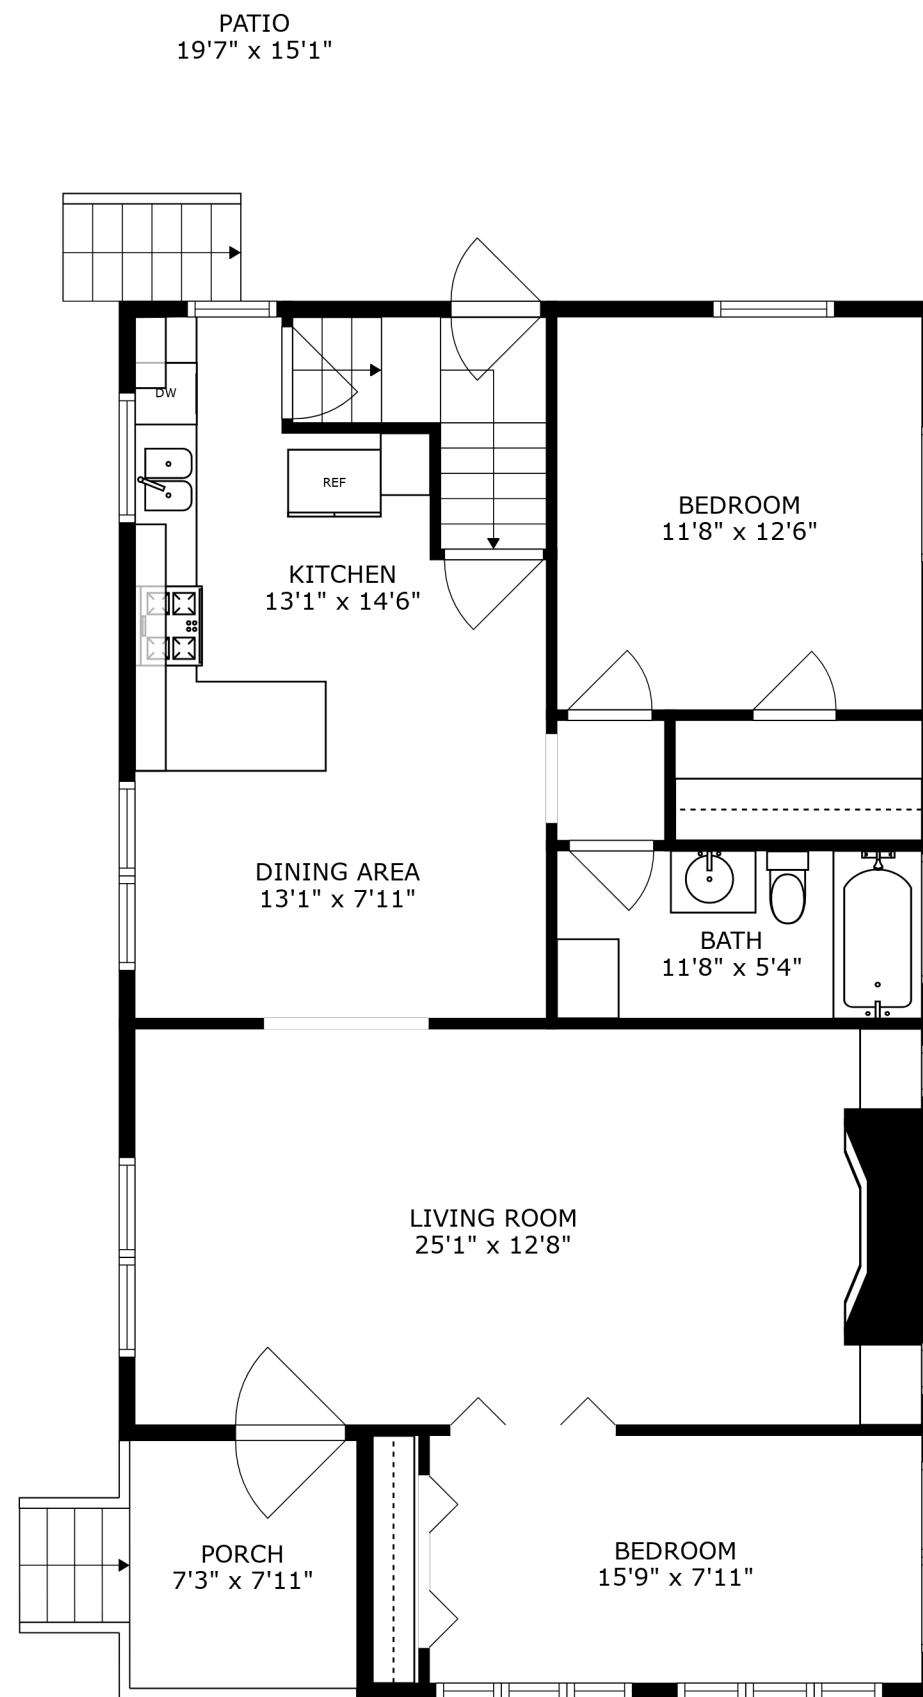

FLOOR 1

FLOOR 2

FLOOR 3

FLOOR 4

SIZES AND DIMENSIONS ARE APPROXIMATE, ACTUAL MAY VARY.

GARAGE
14'1" x 23'2"

SIZES AND DIMENSIONS ARE APPROXIMATE, ACTUAL MAY VARY.

SIZES AND DIMENSIONS ARE APPROXIMATE, ACTUAL MAY VARY.

PATIO
19'7" x 15'1"

SIZES AND DIMENSIONS ARE APPROXIMATE, ACTUAL MAY VARY.

BASEMENT
25'1" x 34'0"

STORAGE
7'7" x 4'9"