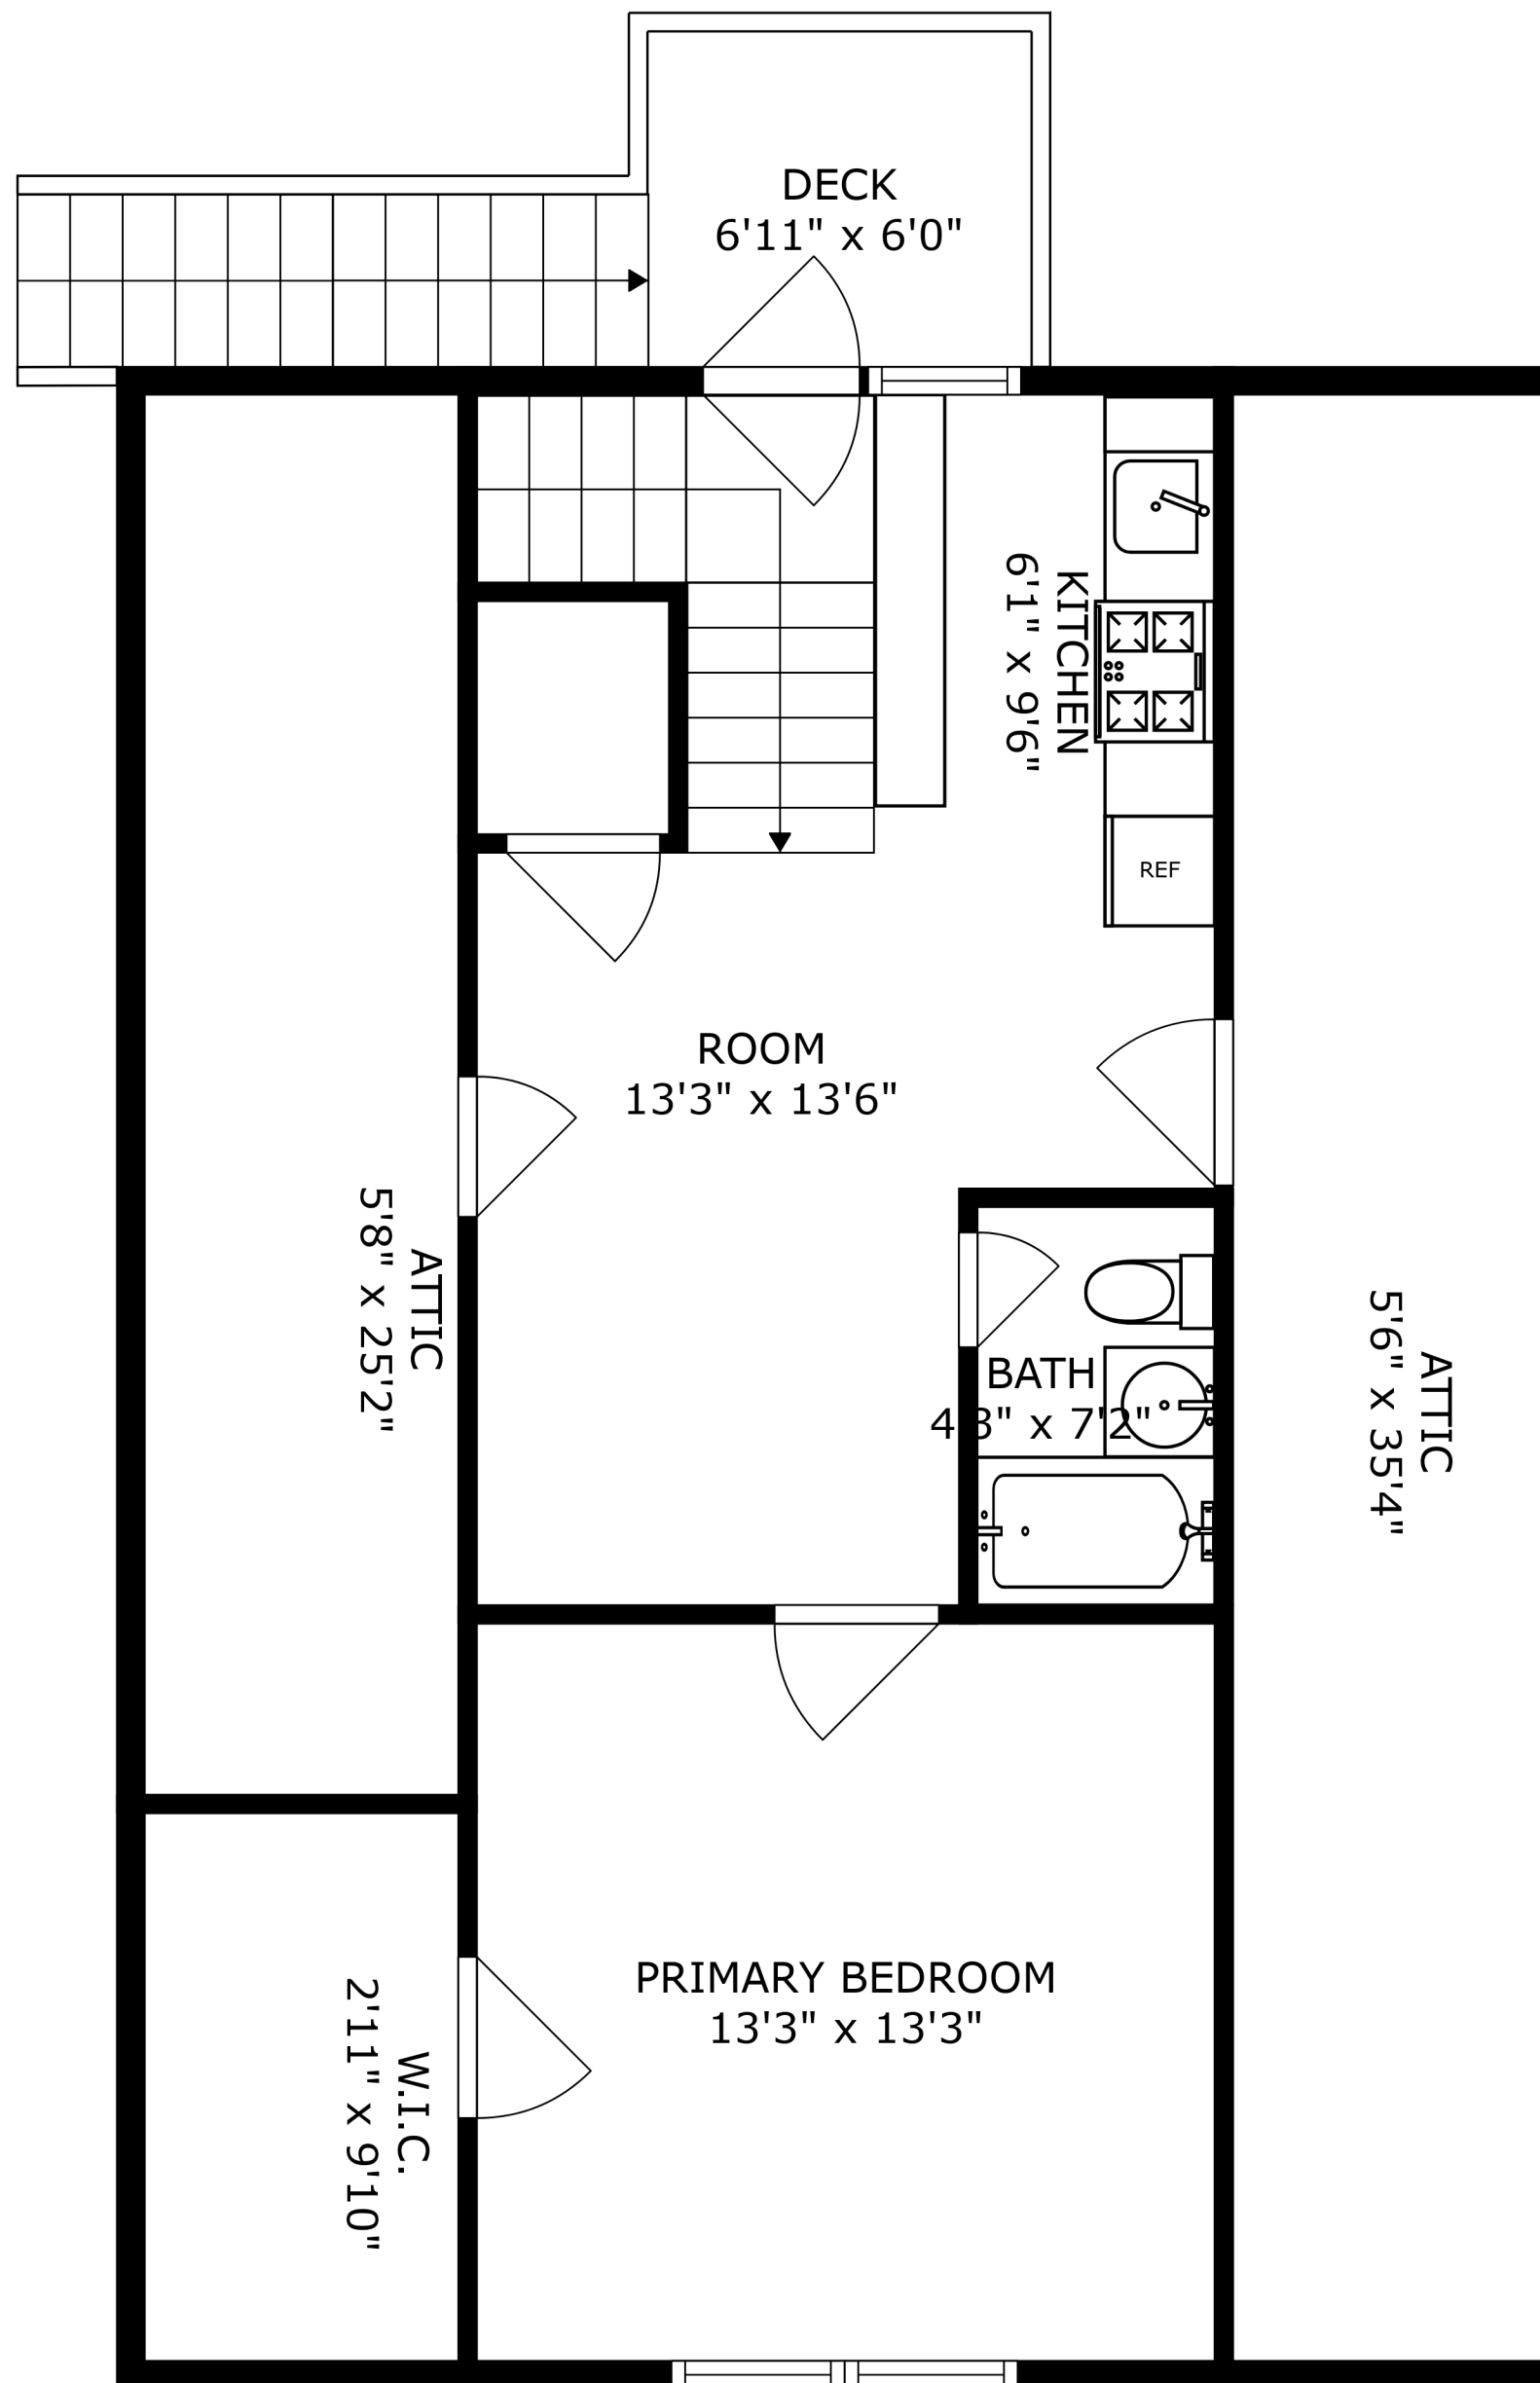

FLOOR 1

FLOOR 2

FLOOR 3

FLOOR 4

SIZES AND DIMENSIONS ARE APPROXIMATE, ACTUAL MAY VARY.

GARAGE
14'1" x 23'2"

SIZES AND DIMENSIONS ARE APPROXIMATE, ACTUAL MAY VARY.

SIZES AND DIMENSIONS ARE APPROXIMATE, ACTUAL MAY VARY.

PATIO
19'7" x 15'1"

SIZES AND DIMENSIONS ARE APPROXIMATE, ACTUAL MAY VARY.

BASEMENT
25'1" x 34'0"

STORAGE
7'7" x 4'9"