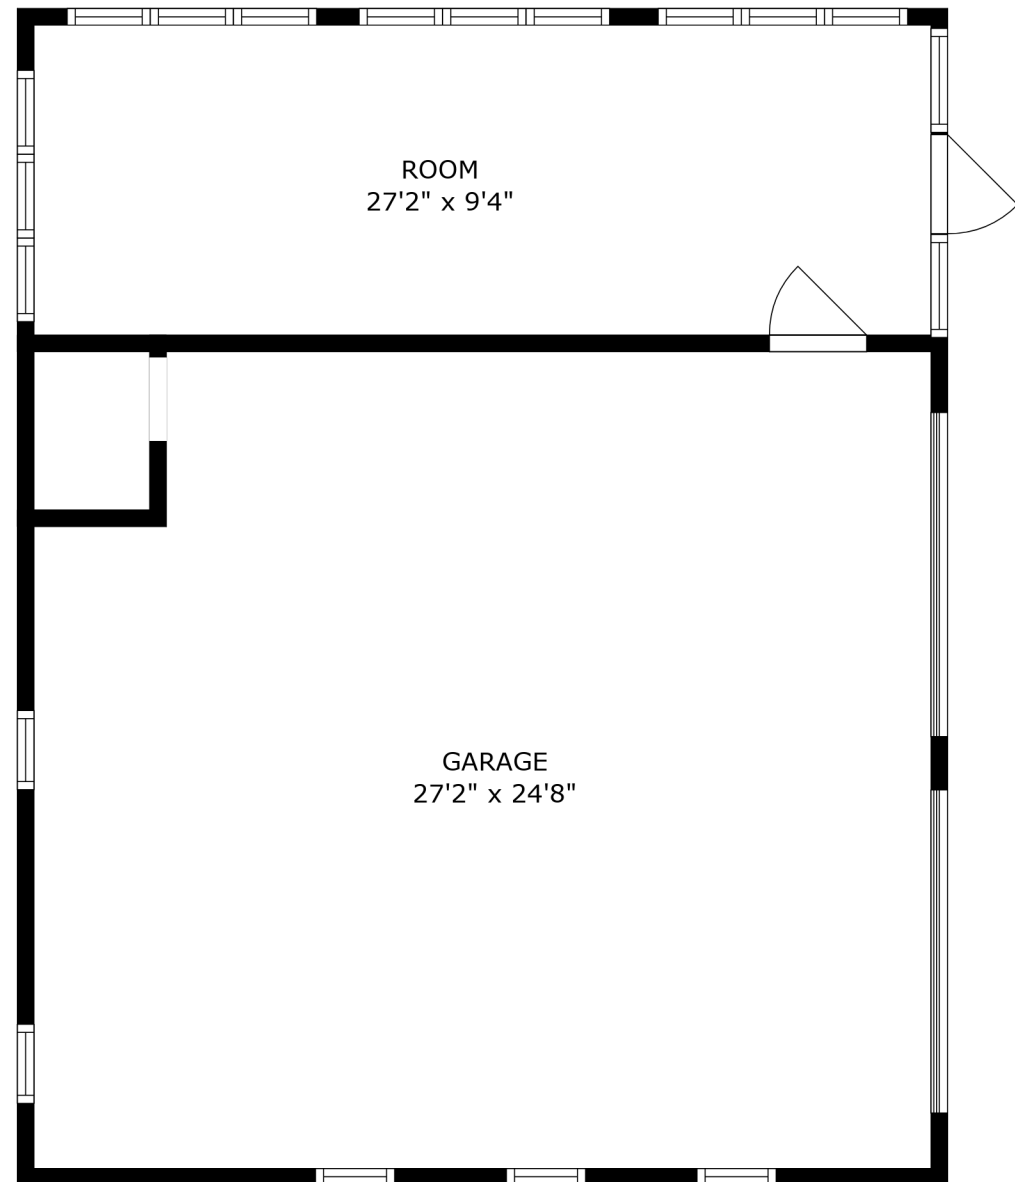

FLOOR 1

FLOOR 2

PATIO
11'7" x 12'10"

SIZES AND DIMENSIONS ARE APPROXIMATE, ACTUAL MAY VARY.

SIZES AND DIMENSIONS ARE APPROXIMATE, ACTUAL MAY VARY.