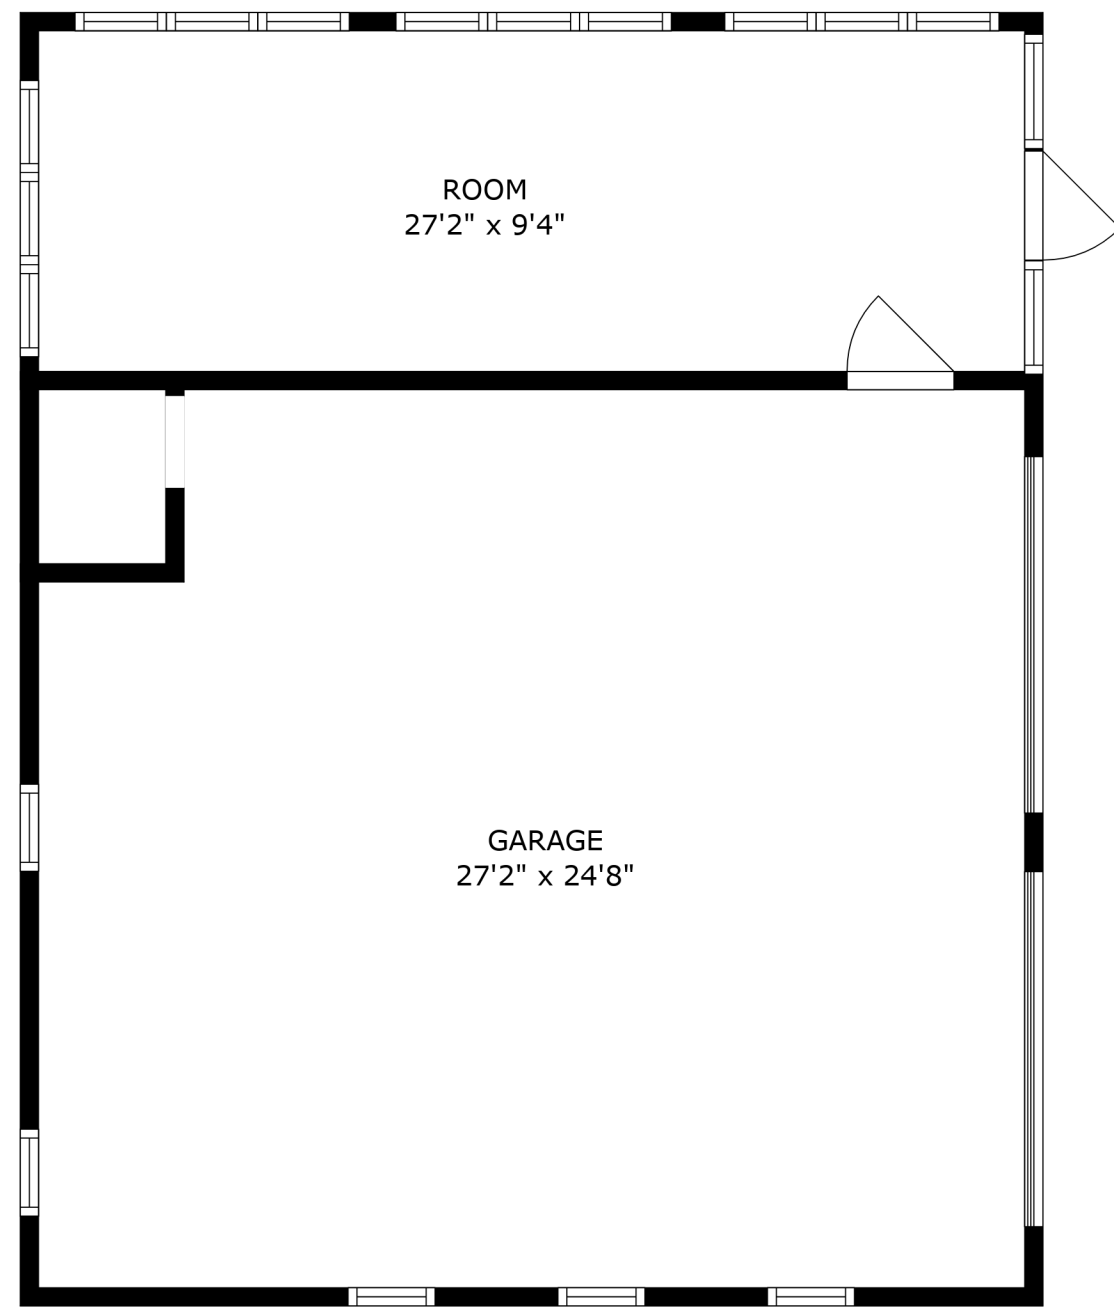

FLOOR 1

FLOOR 2

PATIO
11'7" x 12'10"

SIZES AND DIMENSIONS ARE APPROXIMATE, ACTUAL MAY VARY.

SIZES AND DIMENSIONS ARE APPROXIMATE, ACTUAL MAY VARY.