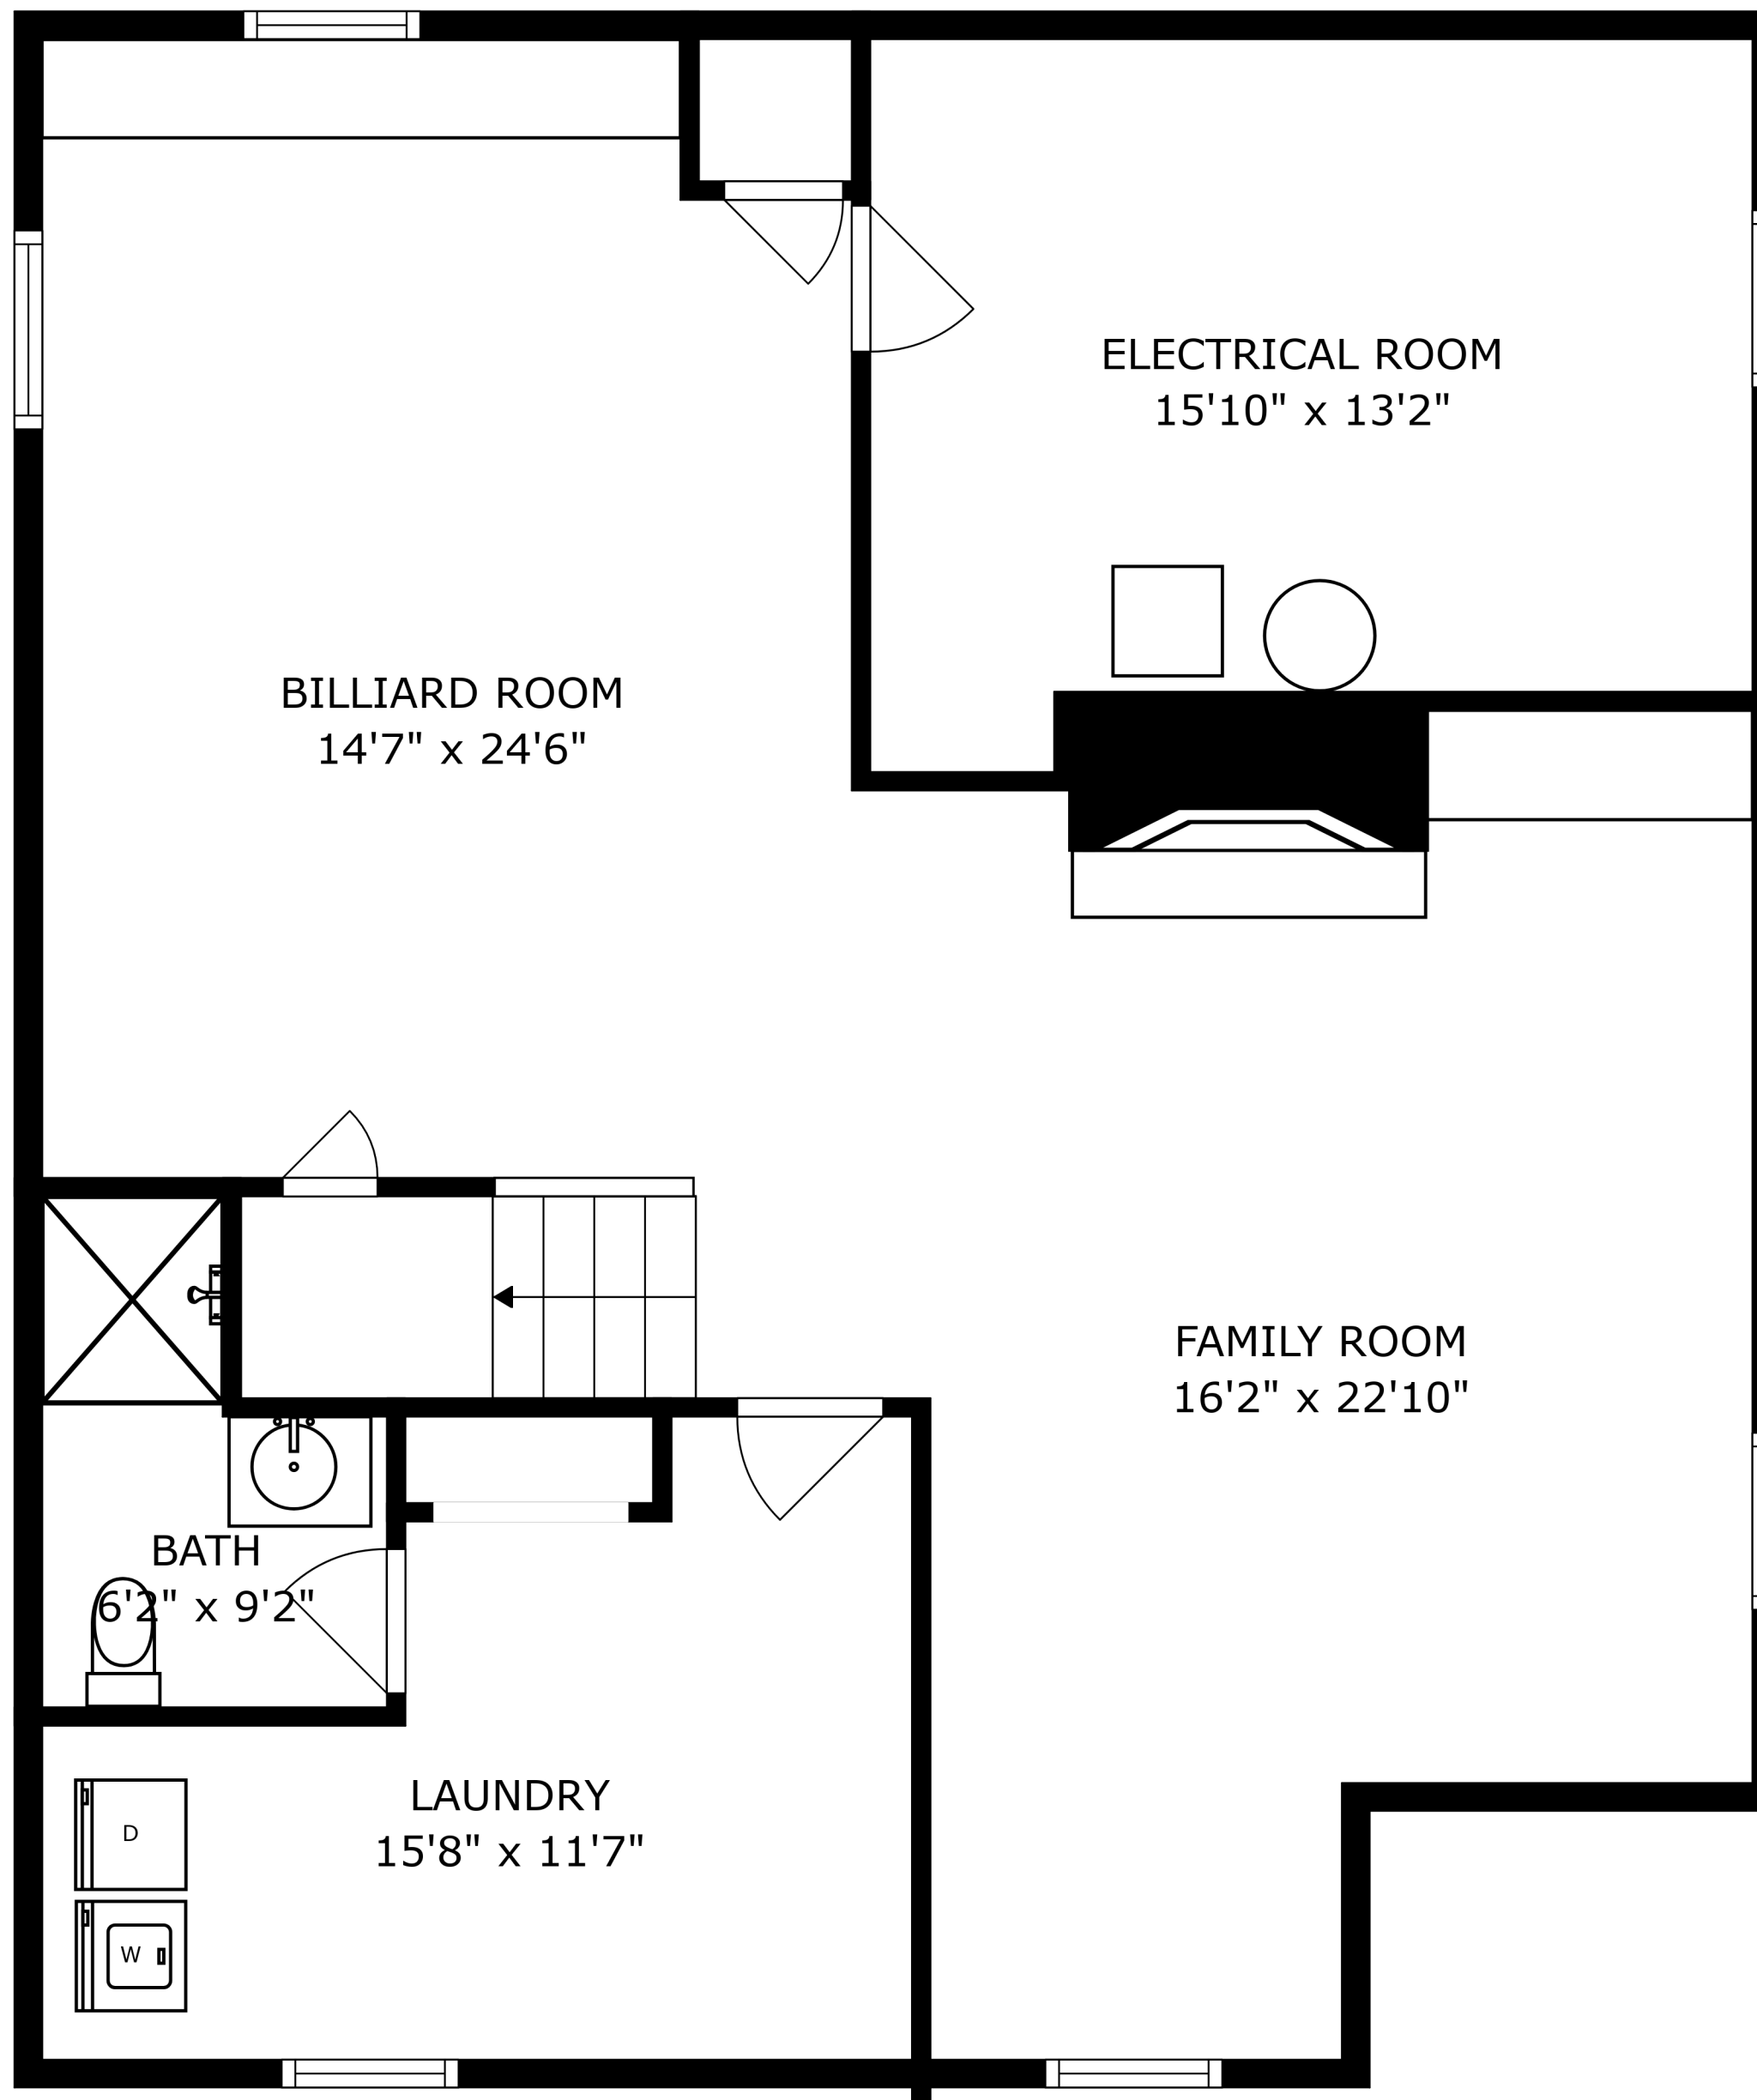

FLOOR 1

FLOOR 2

PATIO
11'7" x 12'10"

SIZES AND DIMENSIONS ARE APPROXIMATE, ACTUAL MAY VARY.

SIZES AND DIMENSIONS ARE APPROXIMATE, ACTUAL MAY VARY.