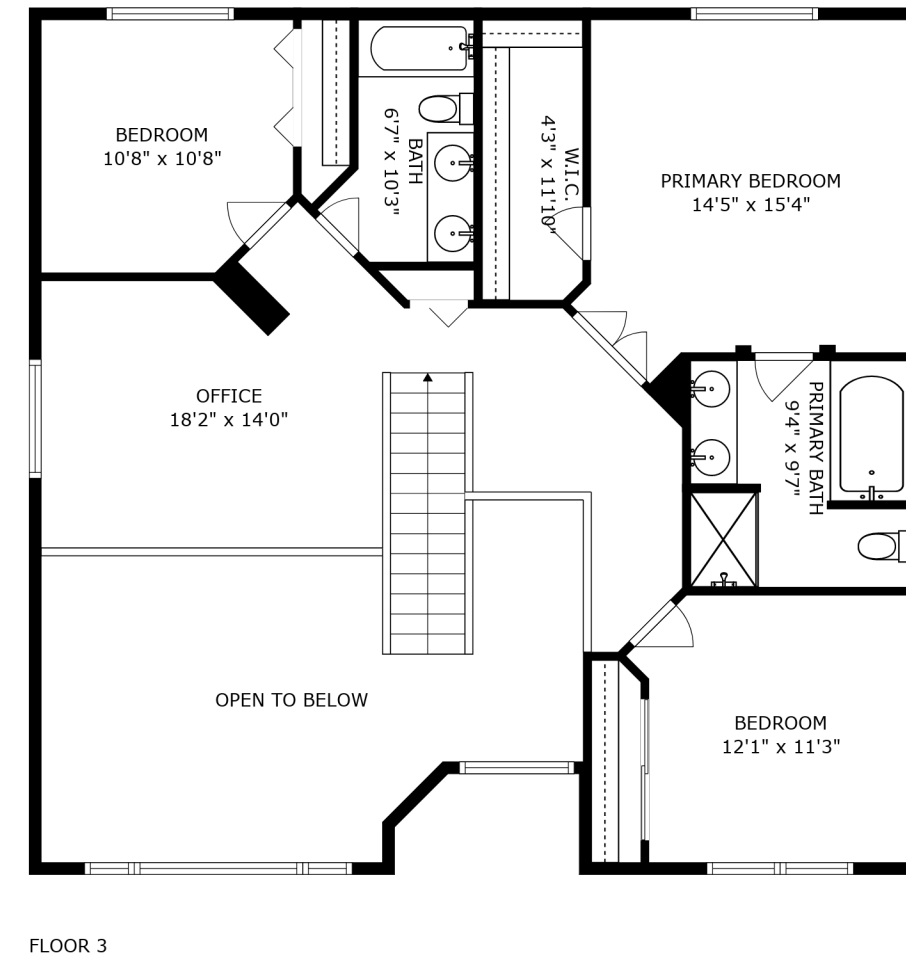

PATIO  
17'7" x 13'5"

SIZES AND DIMENSIONS ARE APPROXIMATE, ACTUAL MAY VARY.

SIZES AND DIMENSIONS ARE APPROXIMATE, ACTUAL MAY VARY.

PATIO  
17'7" x 13'5"

SIZES AND DIMENSIONS ARE APPROXIMATE, ACTUAL MAY VARY.

SIZES AND DIMENSIONS ARE APPROXIMATE, ACTUAL MAY VARY.