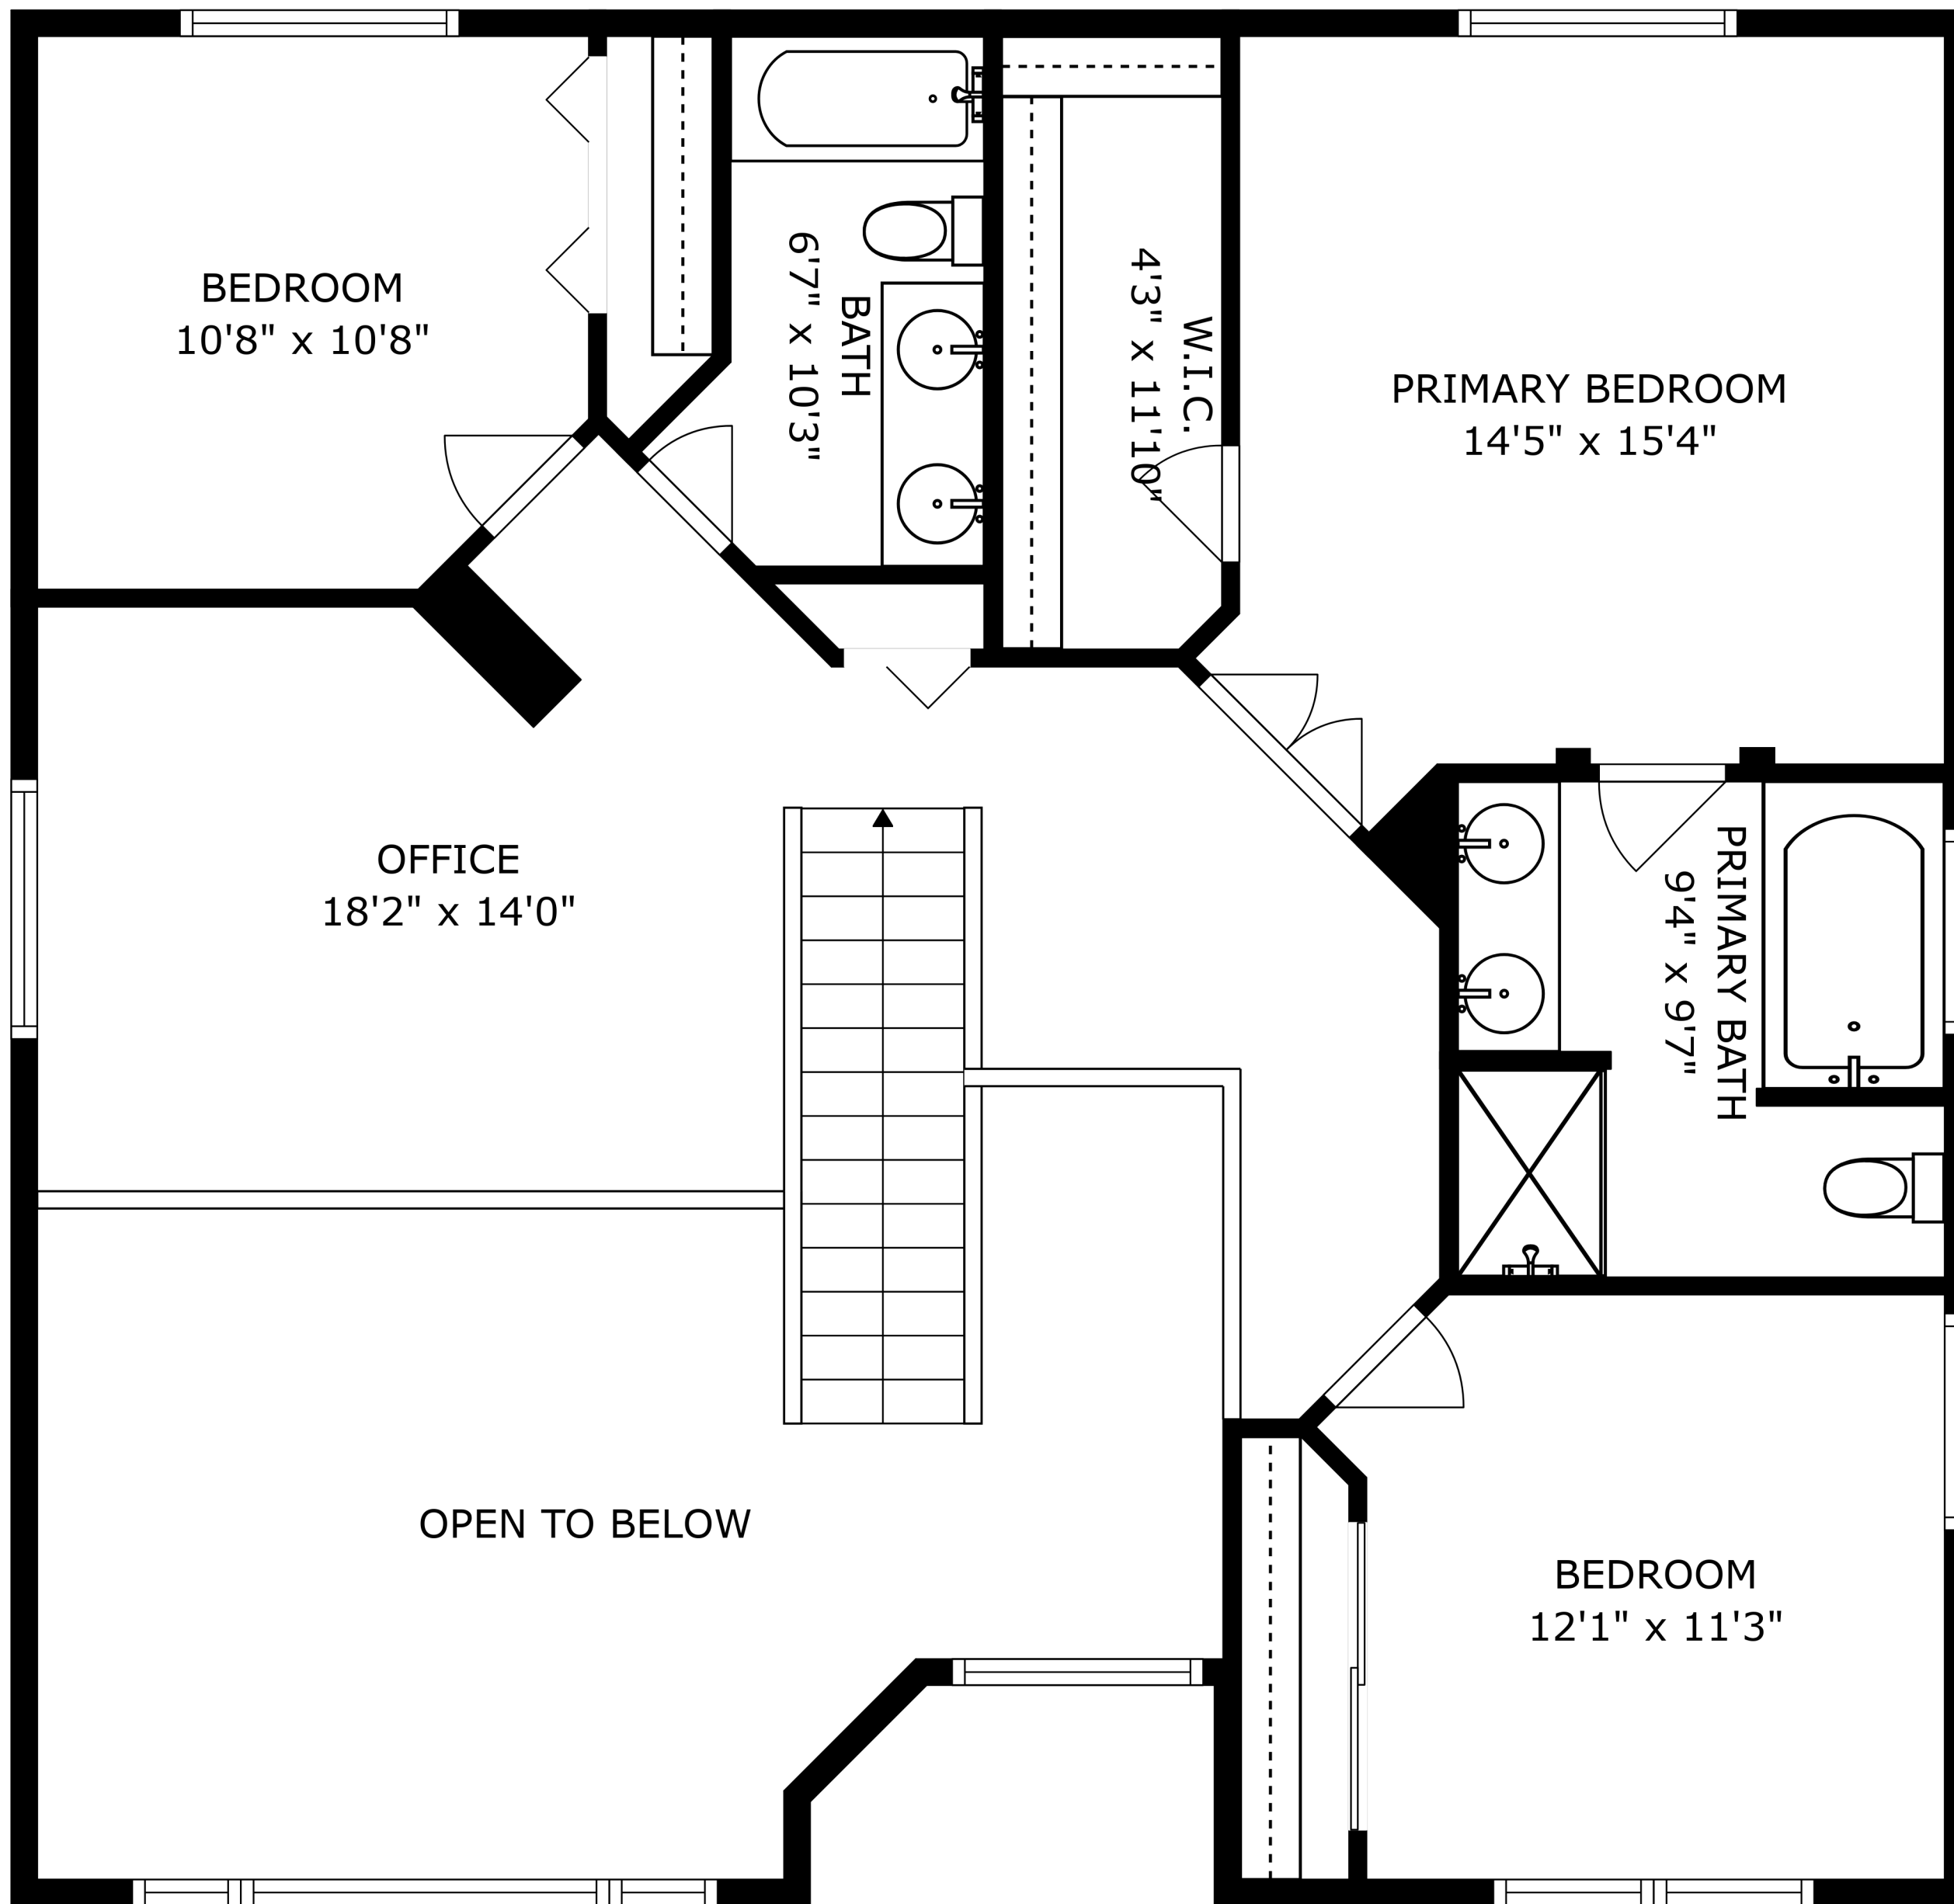

PATIO  
17'7" x 13'5"

SIZES AND DIMENSIONS ARE APPROXIMATE, ACTUAL MAY VARY.

SIZES AND DIMENSIONS ARE APPROXIMATE, ACTUAL MAY VARY.

PATIO  
17'7" x 13'5"

SIZES AND DIMENSIONS ARE APPROXIMATE, ACTUAL MAY VARY.

SIZES AND DIMENSIONS ARE APPROXIMATE, ACTUAL MAY VARY.