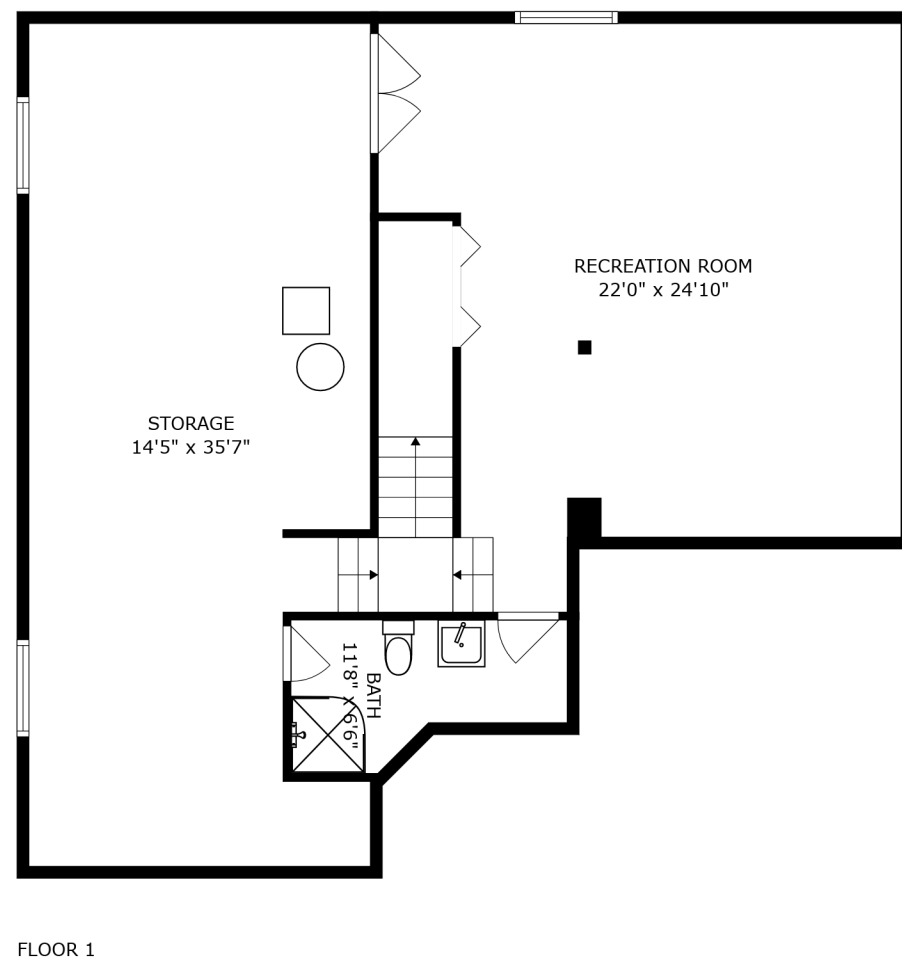

PATIO  
17'7" x 13'5"

SIZES AND DIMENSIONS ARE APPROXIMATE, ACTUAL MAY VARY.

SIZES AND DIMENSIONS ARE APPROXIMATE, ACTUAL MAY VARY.

PATIO  
17'7" x 13'5"

SIZES AND DIMENSIONS ARE APPROXIMATE, ACTUAL MAY VARY.

SIZES AND DIMENSIONS ARE APPROXIMATE, ACTUAL MAY VARY.