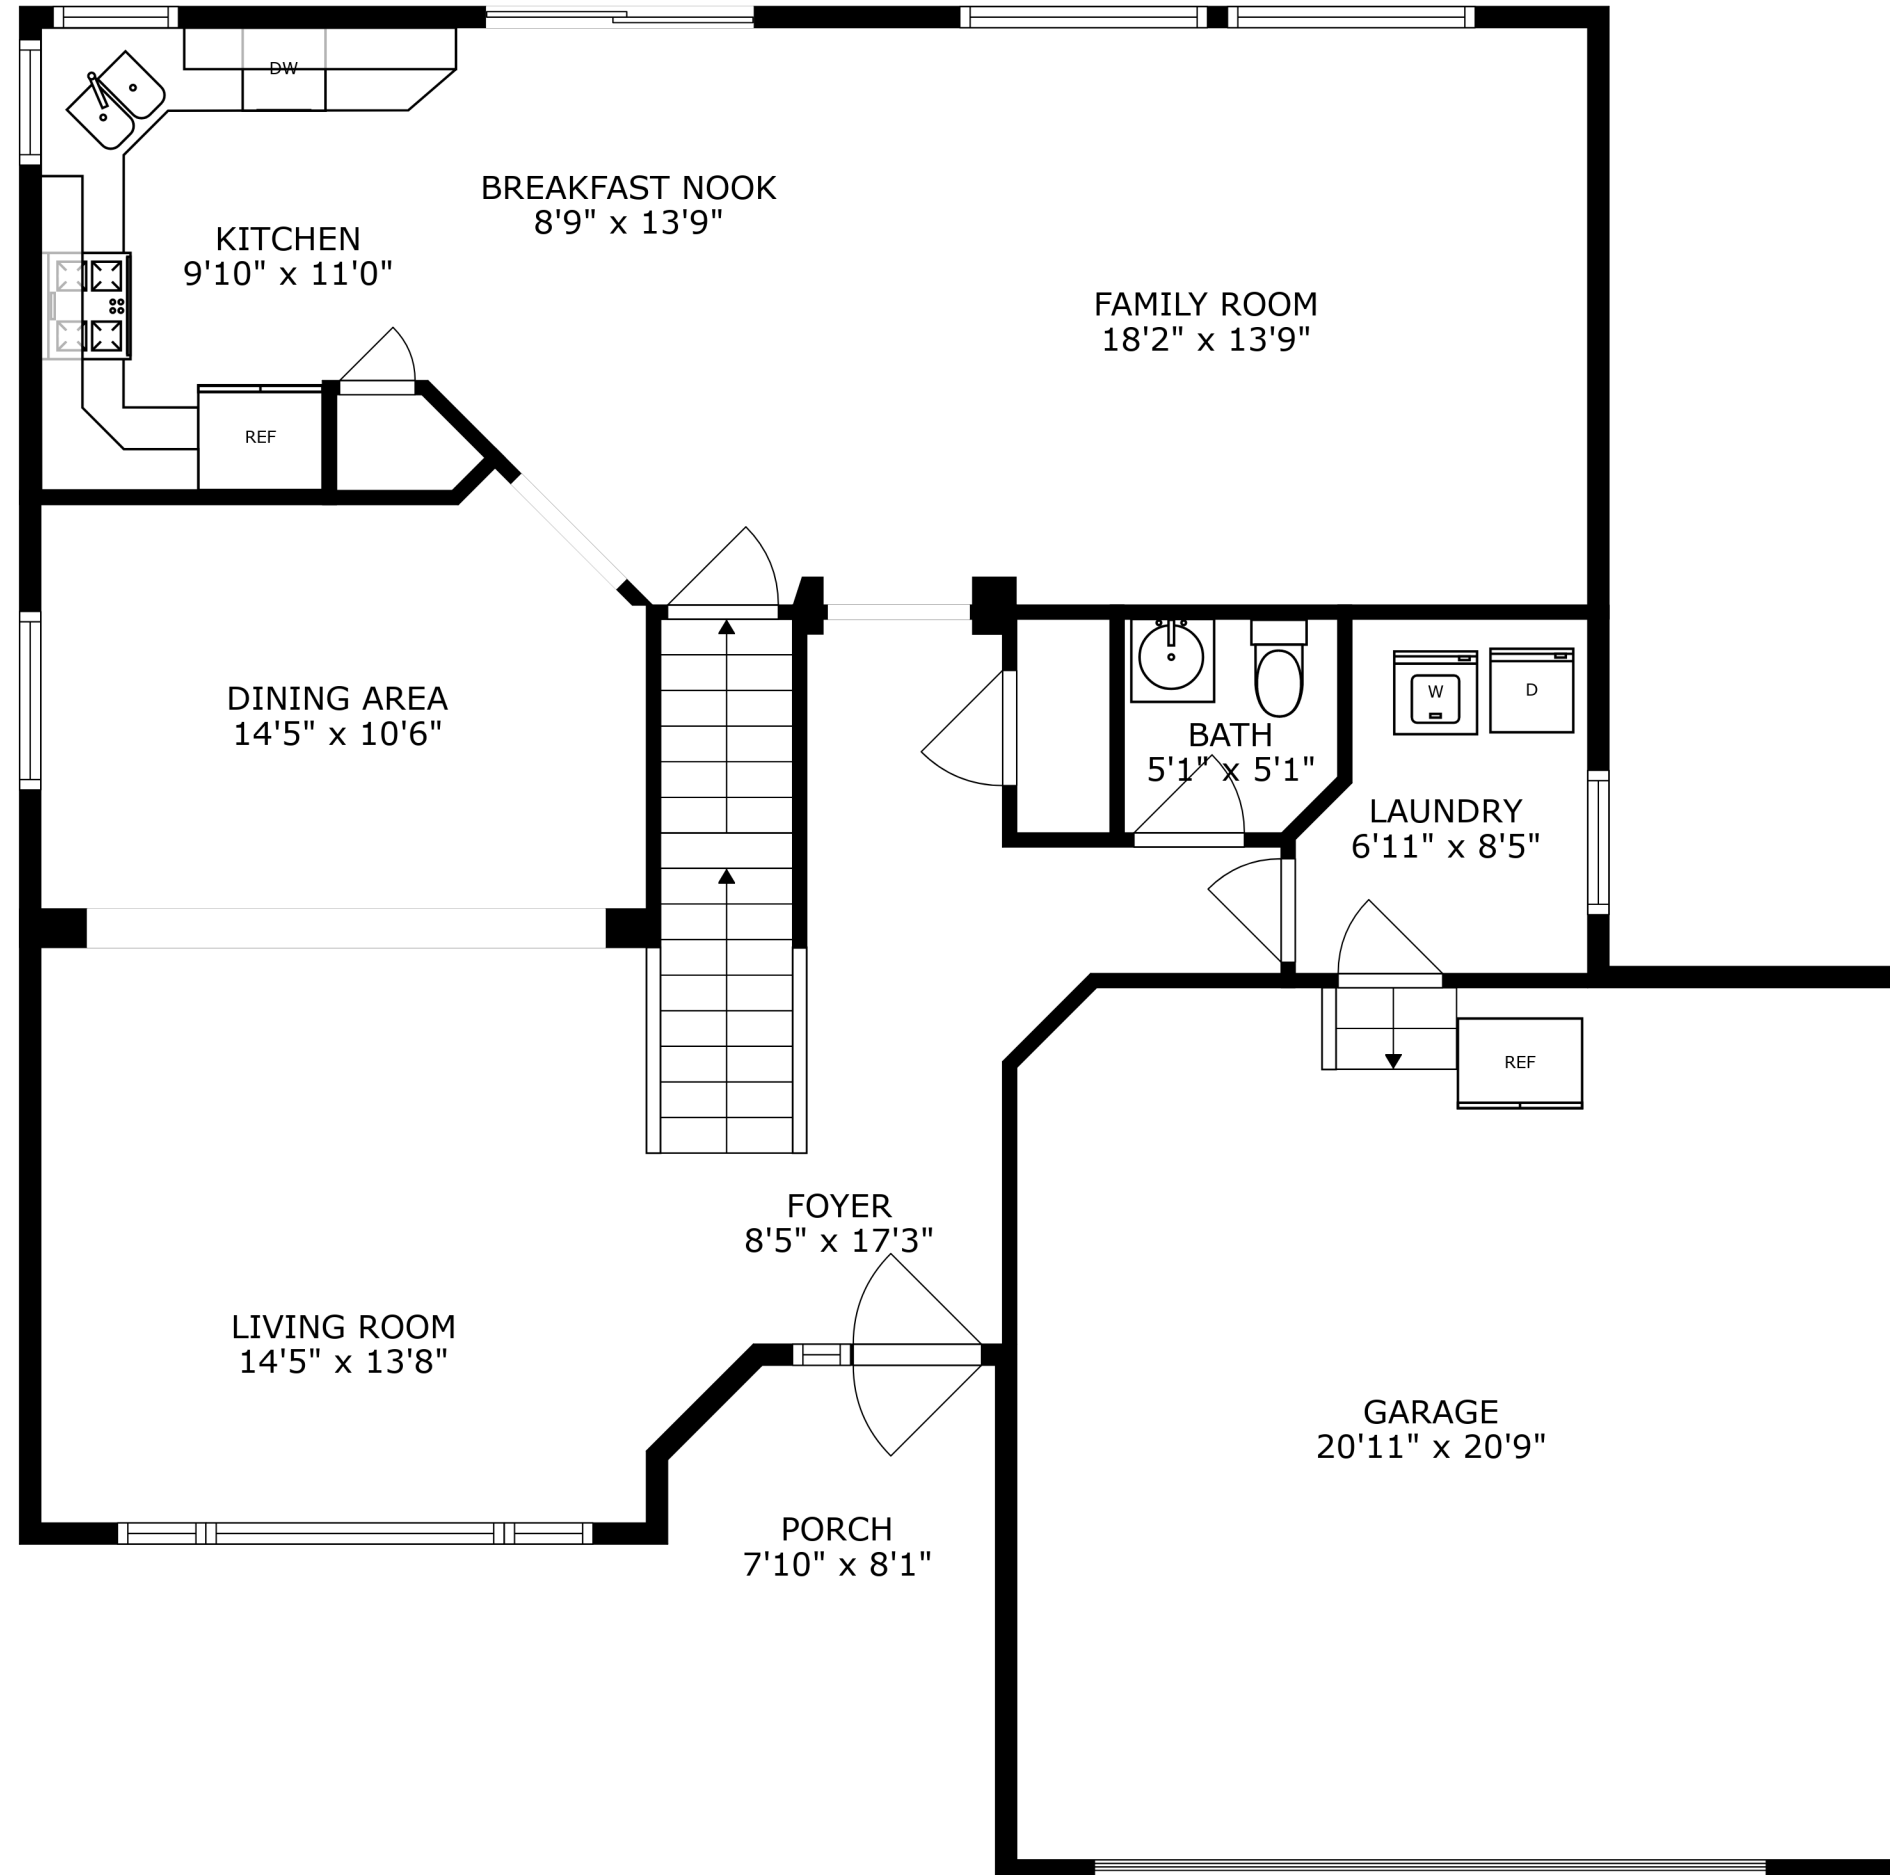

PATIO  
17'7" x 13'5"

SIZES AND DIMENSIONS ARE APPROXIMATE, ACTUAL MAY VARY.

SIZES AND DIMENSIONS ARE APPROXIMATE, ACTUAL MAY VARY.

PATIO  
17'7" x 13'5"

SIZES AND DIMENSIONS ARE APPROXIMATE, ACTUAL MAY VARY.

SIZES AND DIMENSIONS ARE APPROXIMATE, ACTUAL MAY VARY.