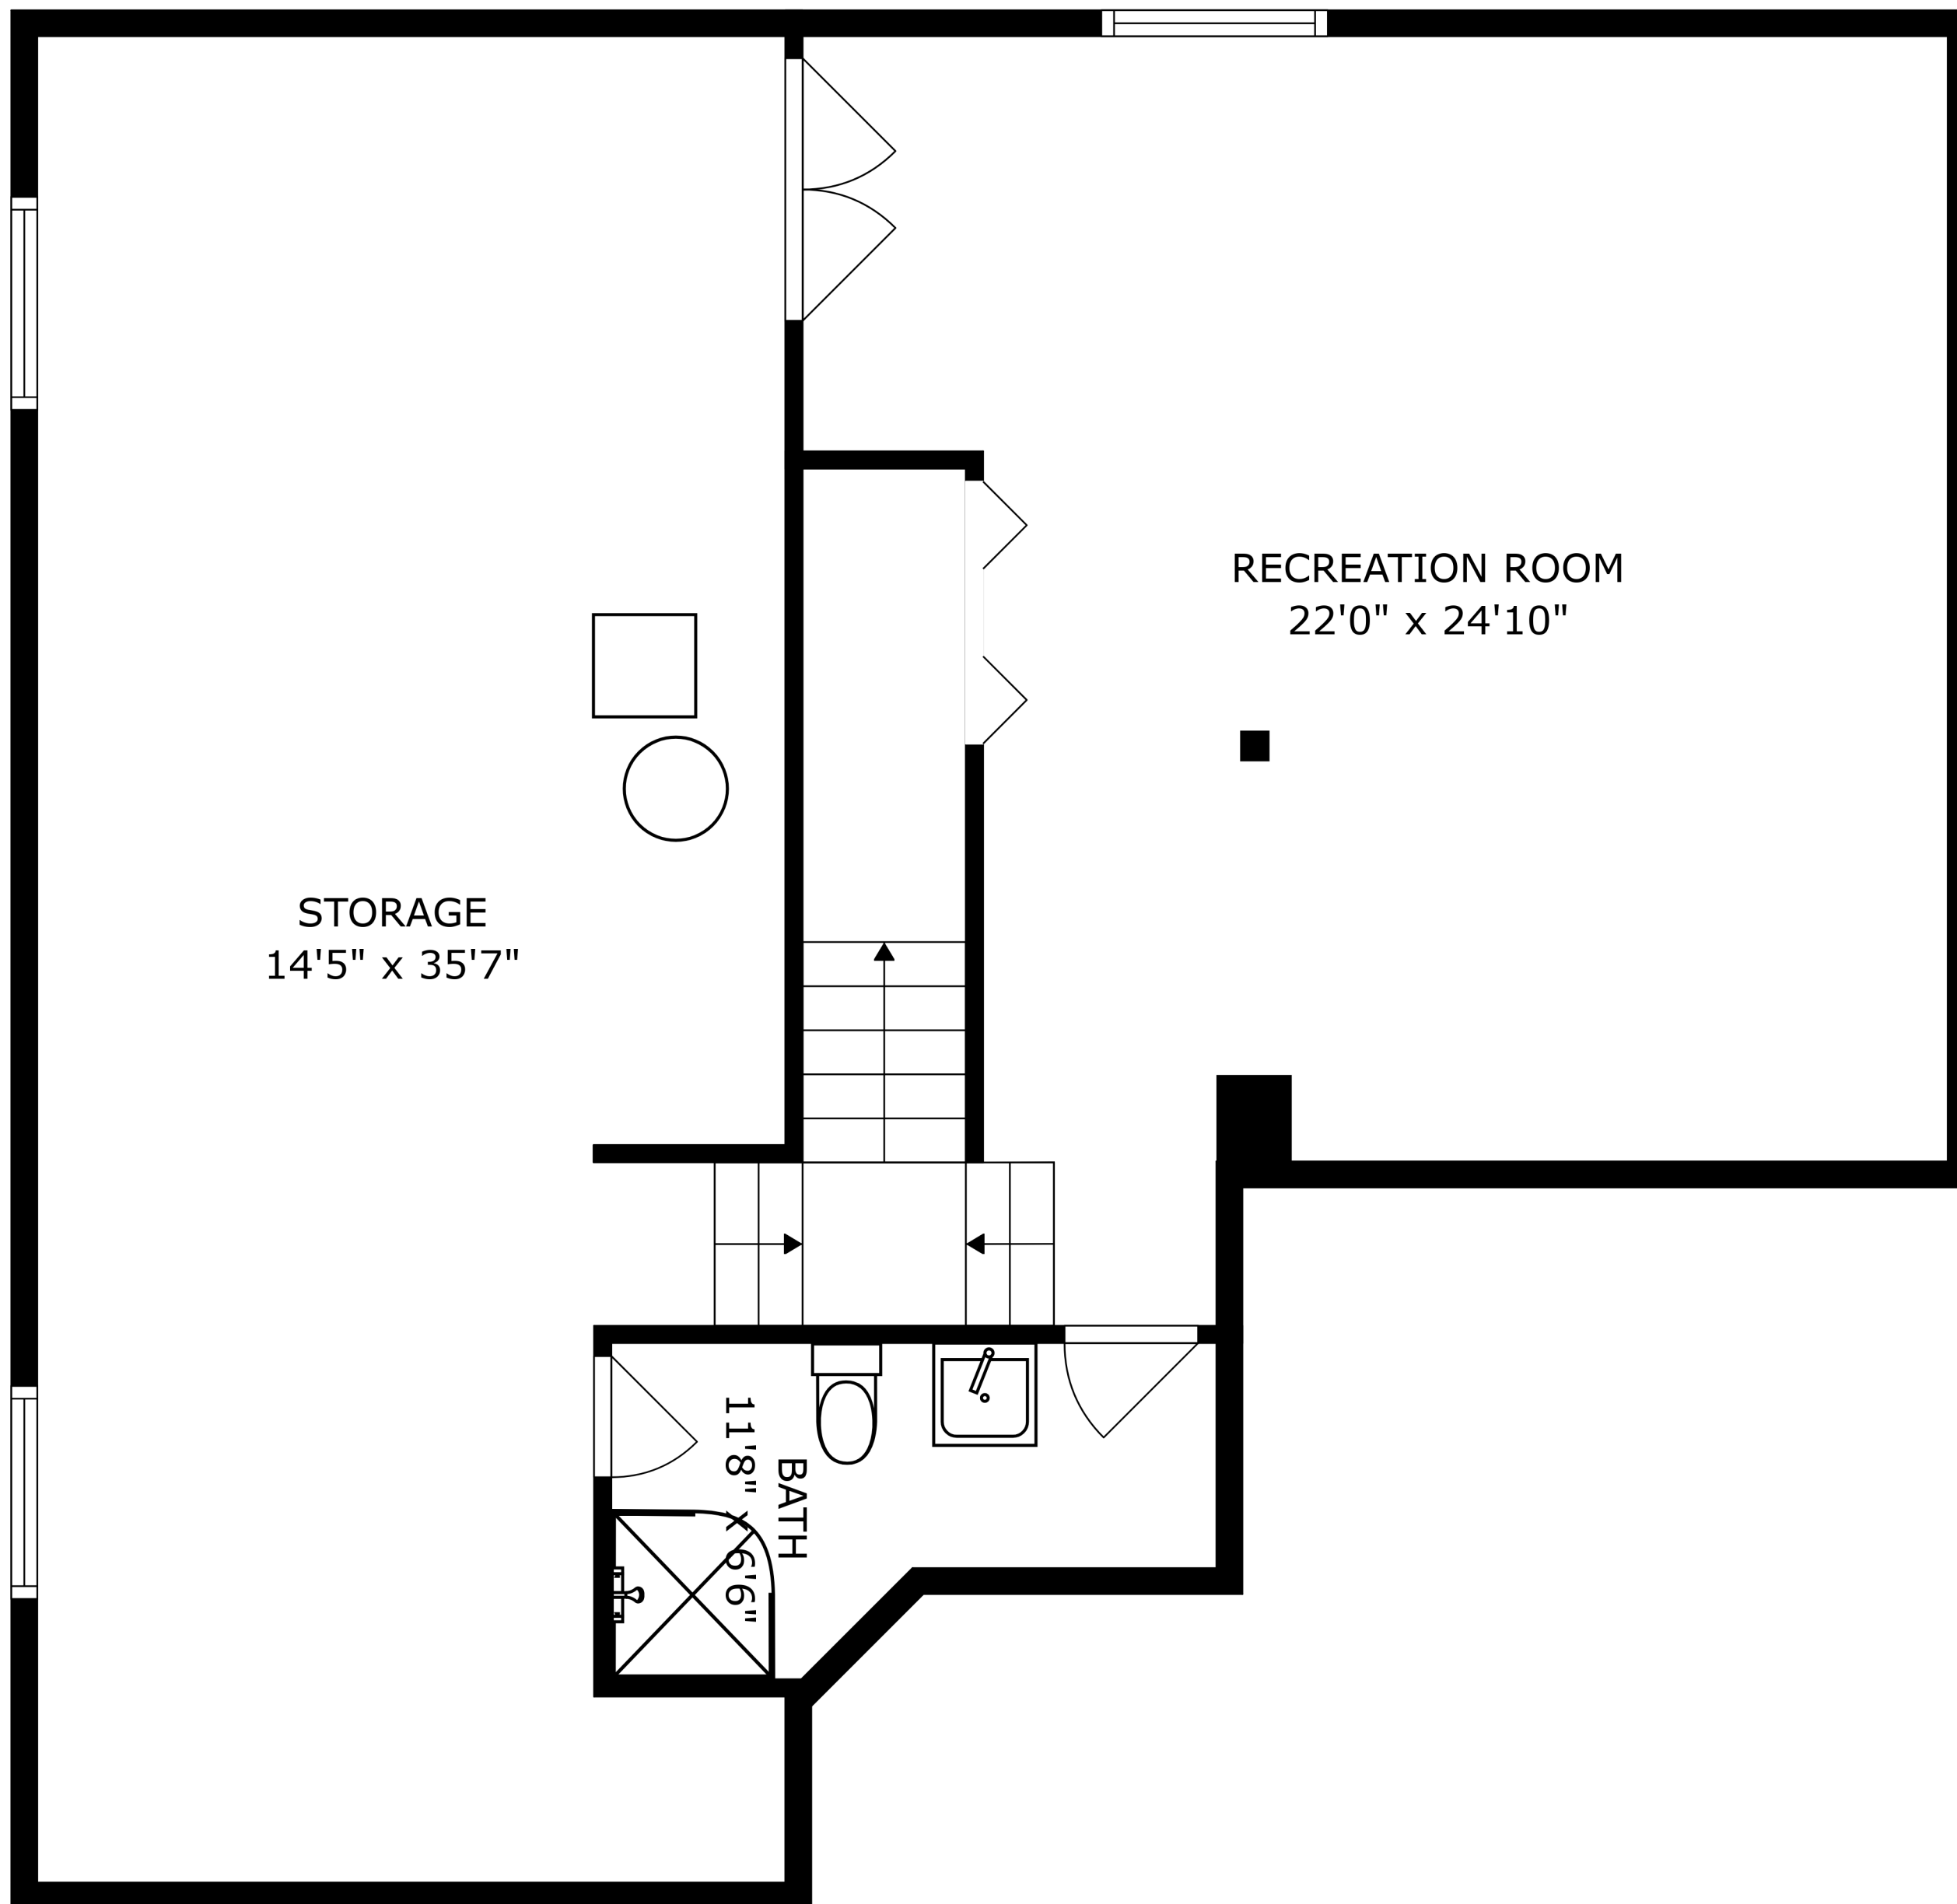

PATIO  
17'7" x 13'5"

SIZES AND DIMENSIONS ARE APPROXIMATE, ACTUAL MAY VARY.

SIZES AND DIMENSIONS ARE APPROXIMATE, ACTUAL MAY VARY.

PATIO  
17'7" x 13'5"

SIZES AND DIMENSIONS ARE APPROXIMATE, ACTUAL MAY VARY.

SIZES AND DIMENSIONS ARE APPROXIMATE, ACTUAL MAY VARY.