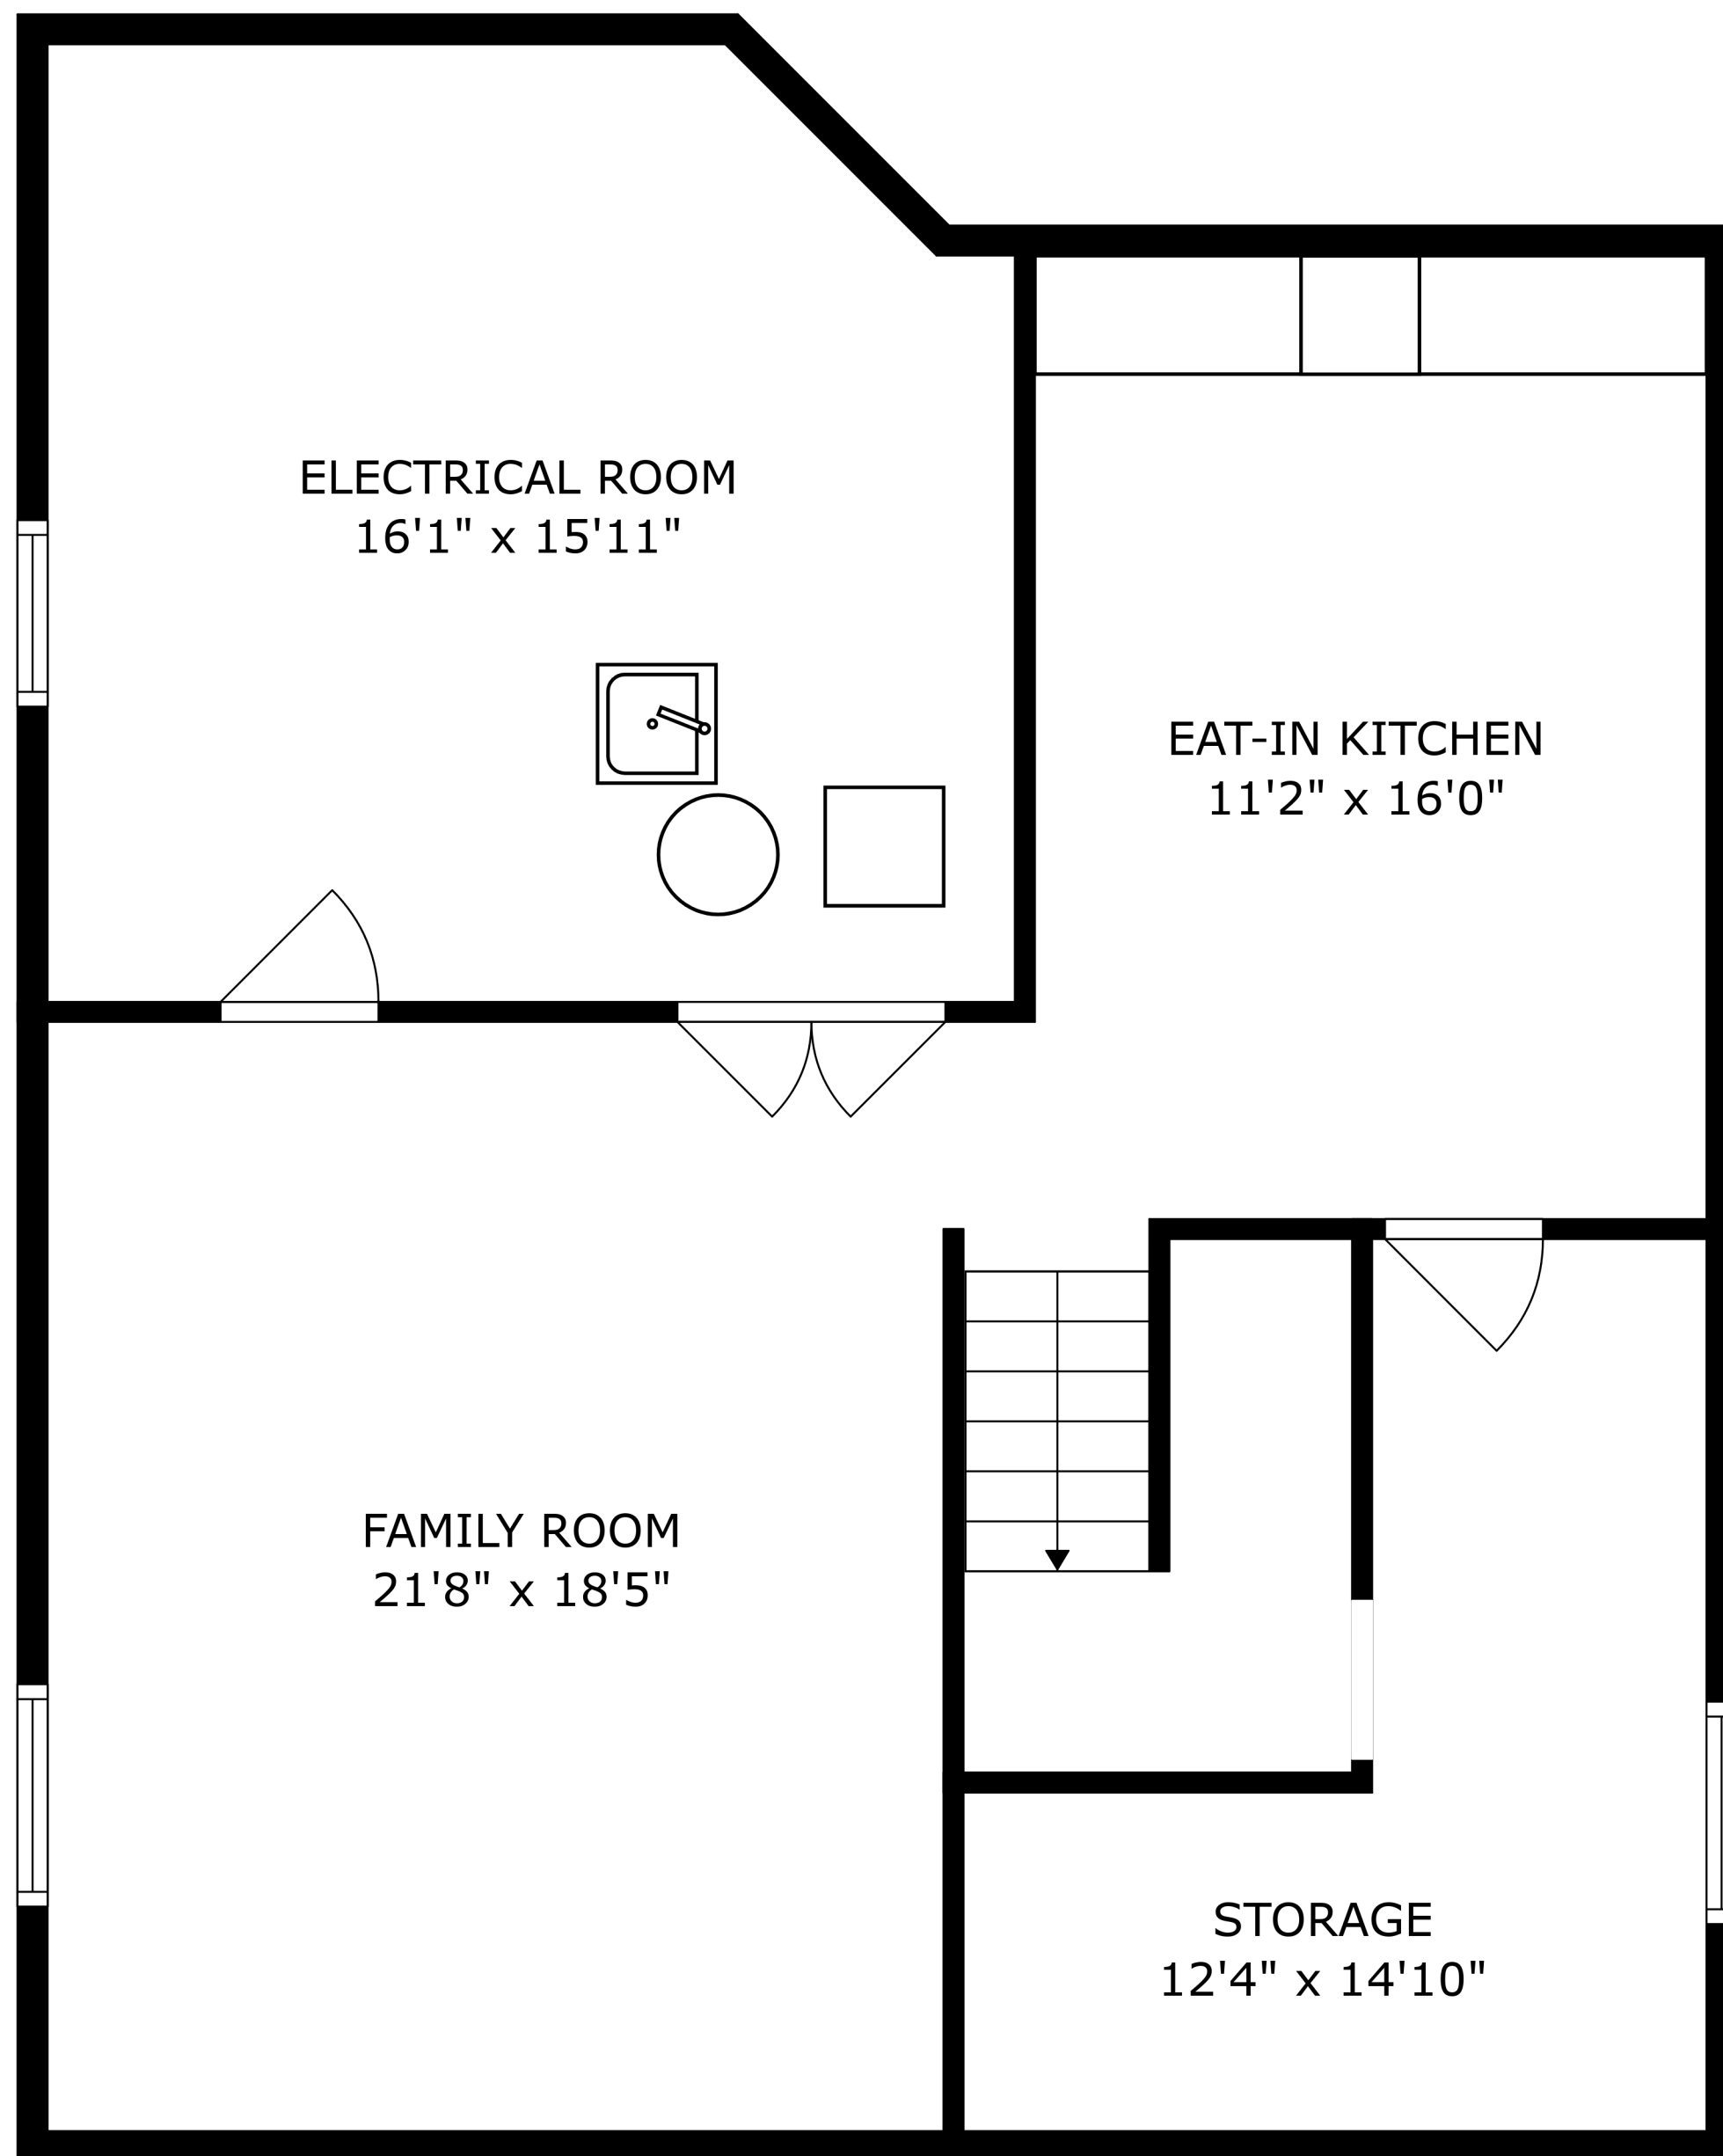

PATIO  
20'2" x 28'11"

FLOOR 2

PORCH  
8'2" x 4'2"

FLOOR 3

FLOOR 1

SIZES AND DIMENSIONS ARE APPROXIMATE, ACTUAL MAY VARY.

SIZES AND DIMENSIONS ARE APPROXIMATE, ACTUAL MAY VARY.

PATIO  
20'2" x 28'11"

SIZES AND DIMENSIONS ARE APPROXIMATE, ACTUAL MAY VARY.

SIZES AND DIMENSIONS ARE APPROXIMATE, ACTUAL MAY VARY.