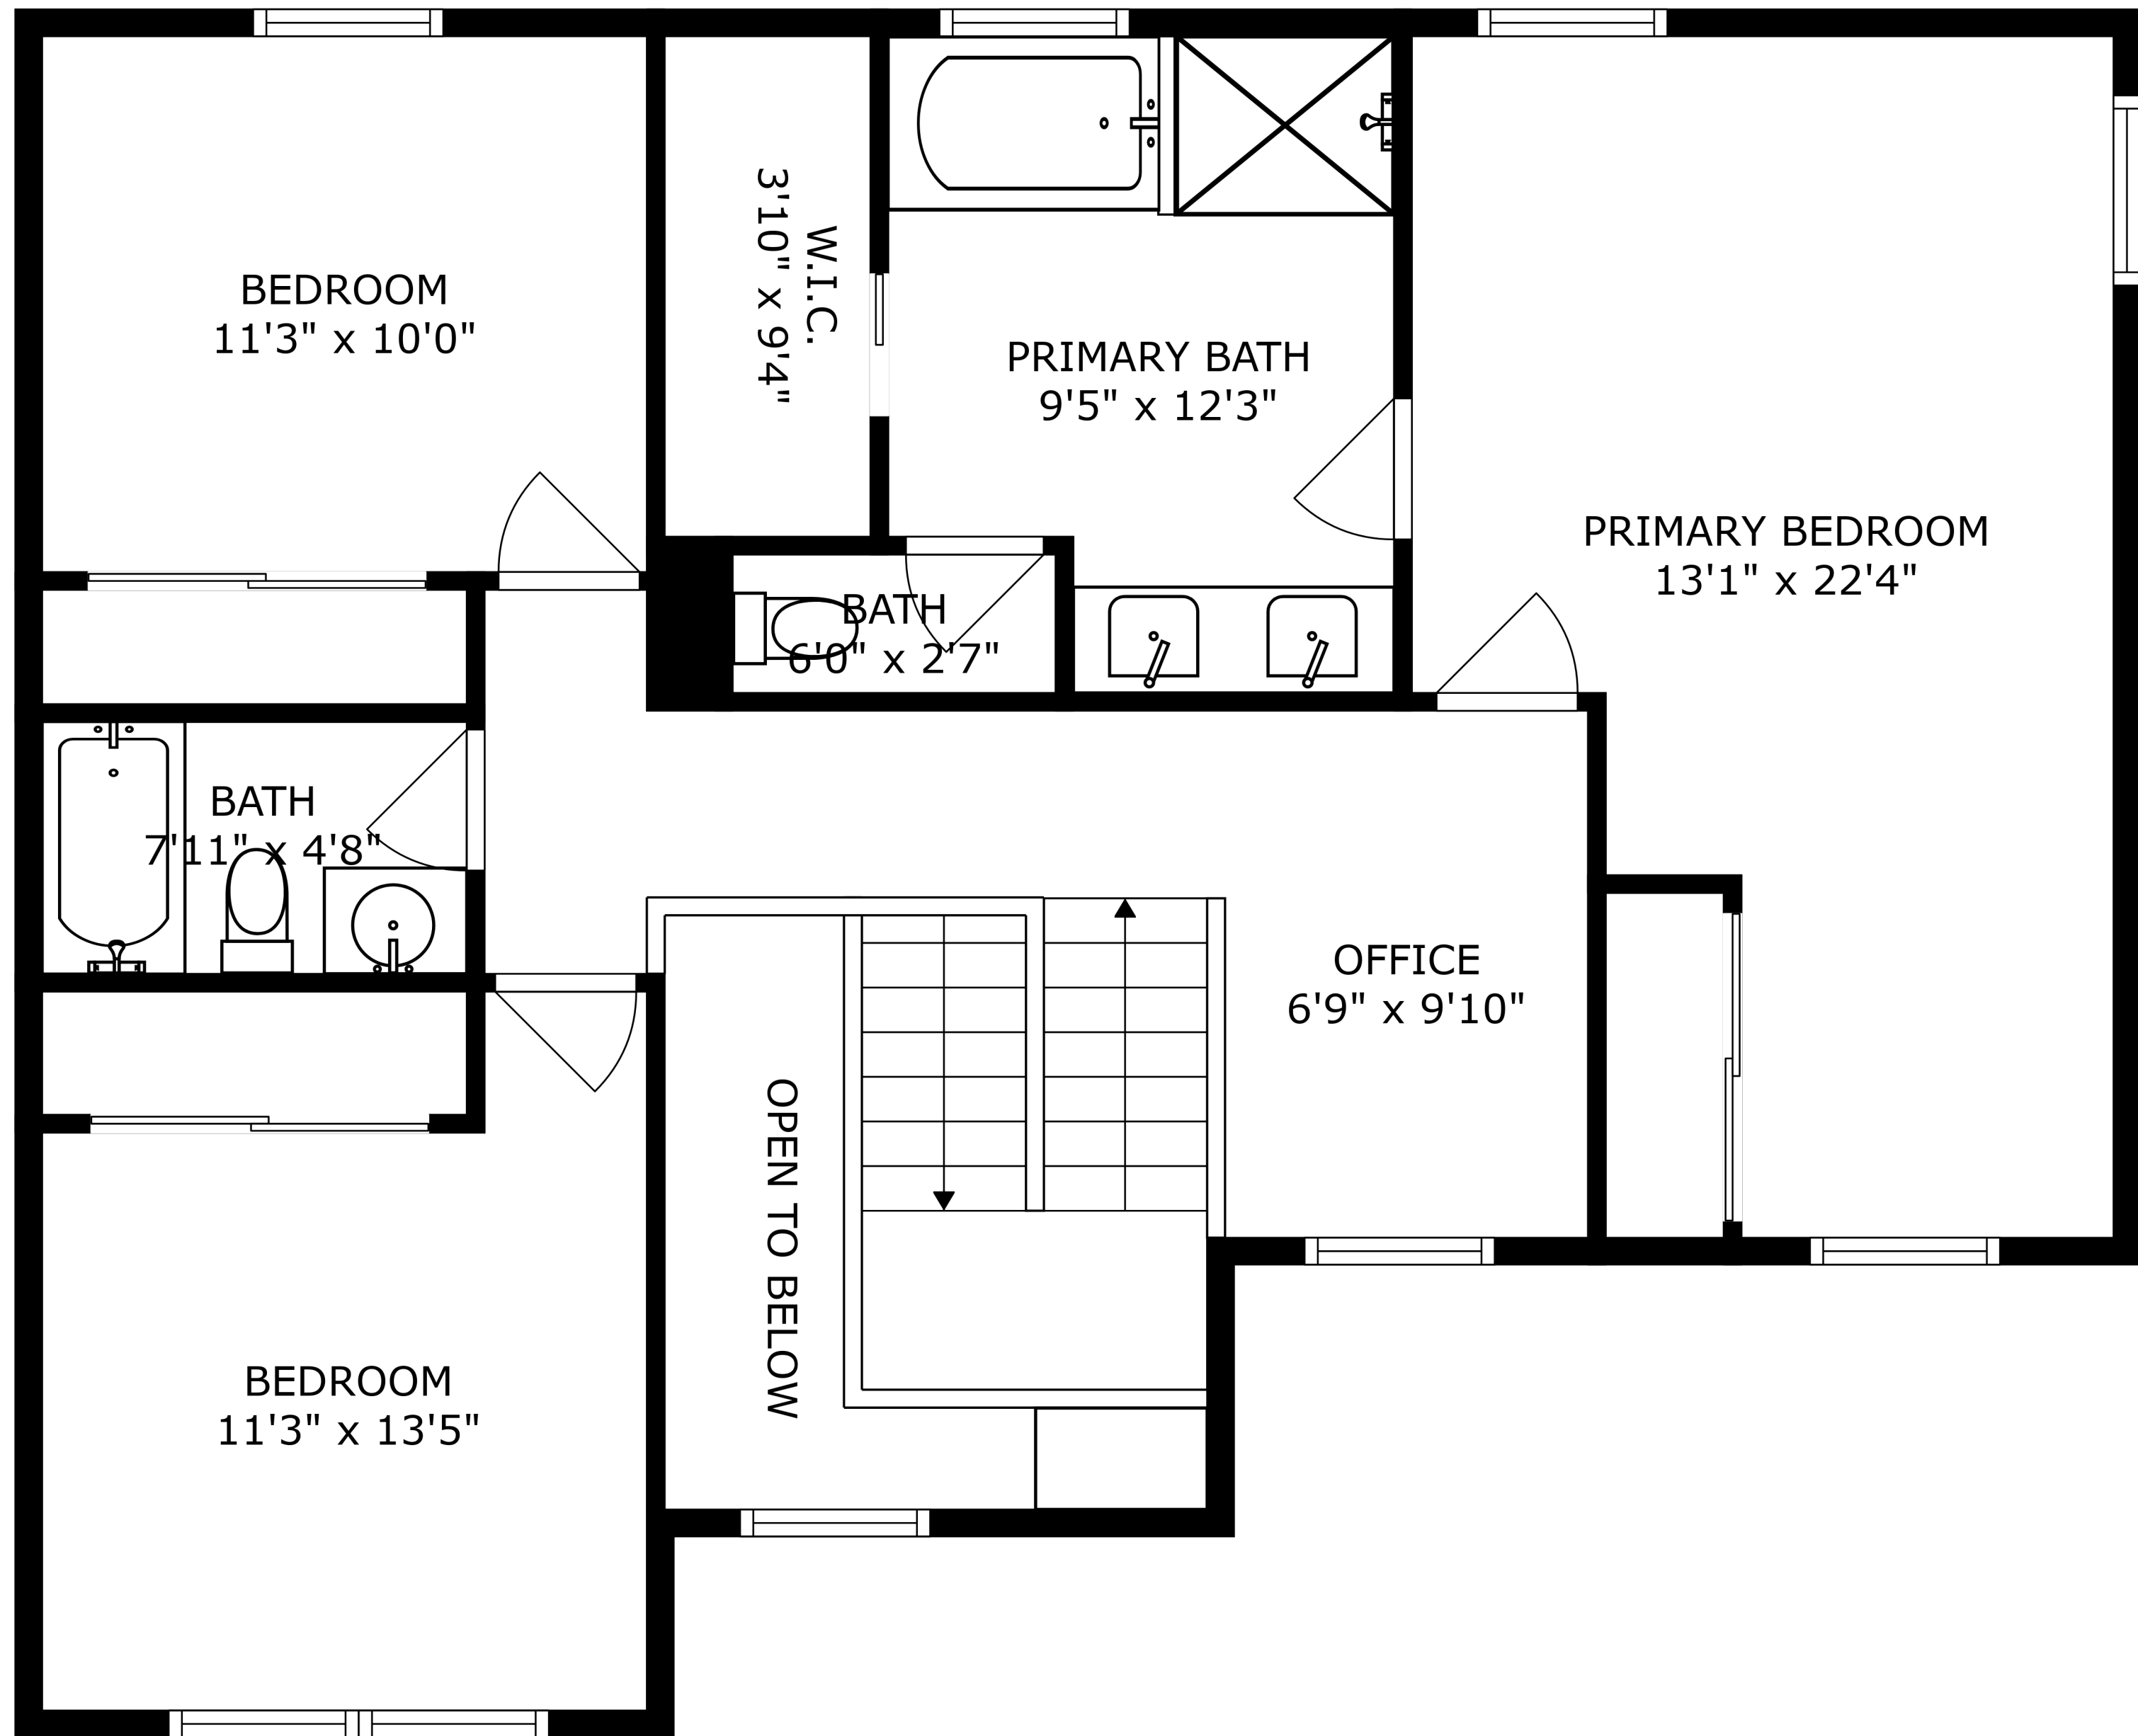

PATIO  
20'2" x 28'11"

FLOOR 2

PORCH  
8'2" x 4'2"

FLOOR 3

FLOOR 1

SIZES AND DIMENSIONS ARE APPROXIMATE, ACTUAL MAY VARY.

SIZES AND DIMENSIONS ARE APPROXIMATE, ACTUAL MAY VARY.

PATIO  
20'2" x 28'11"

SIZES AND DIMENSIONS ARE APPROXIMATE, ACTUAL MAY VARY.

SIZES AND DIMENSIONS ARE APPROXIMATE, ACTUAL MAY VARY.