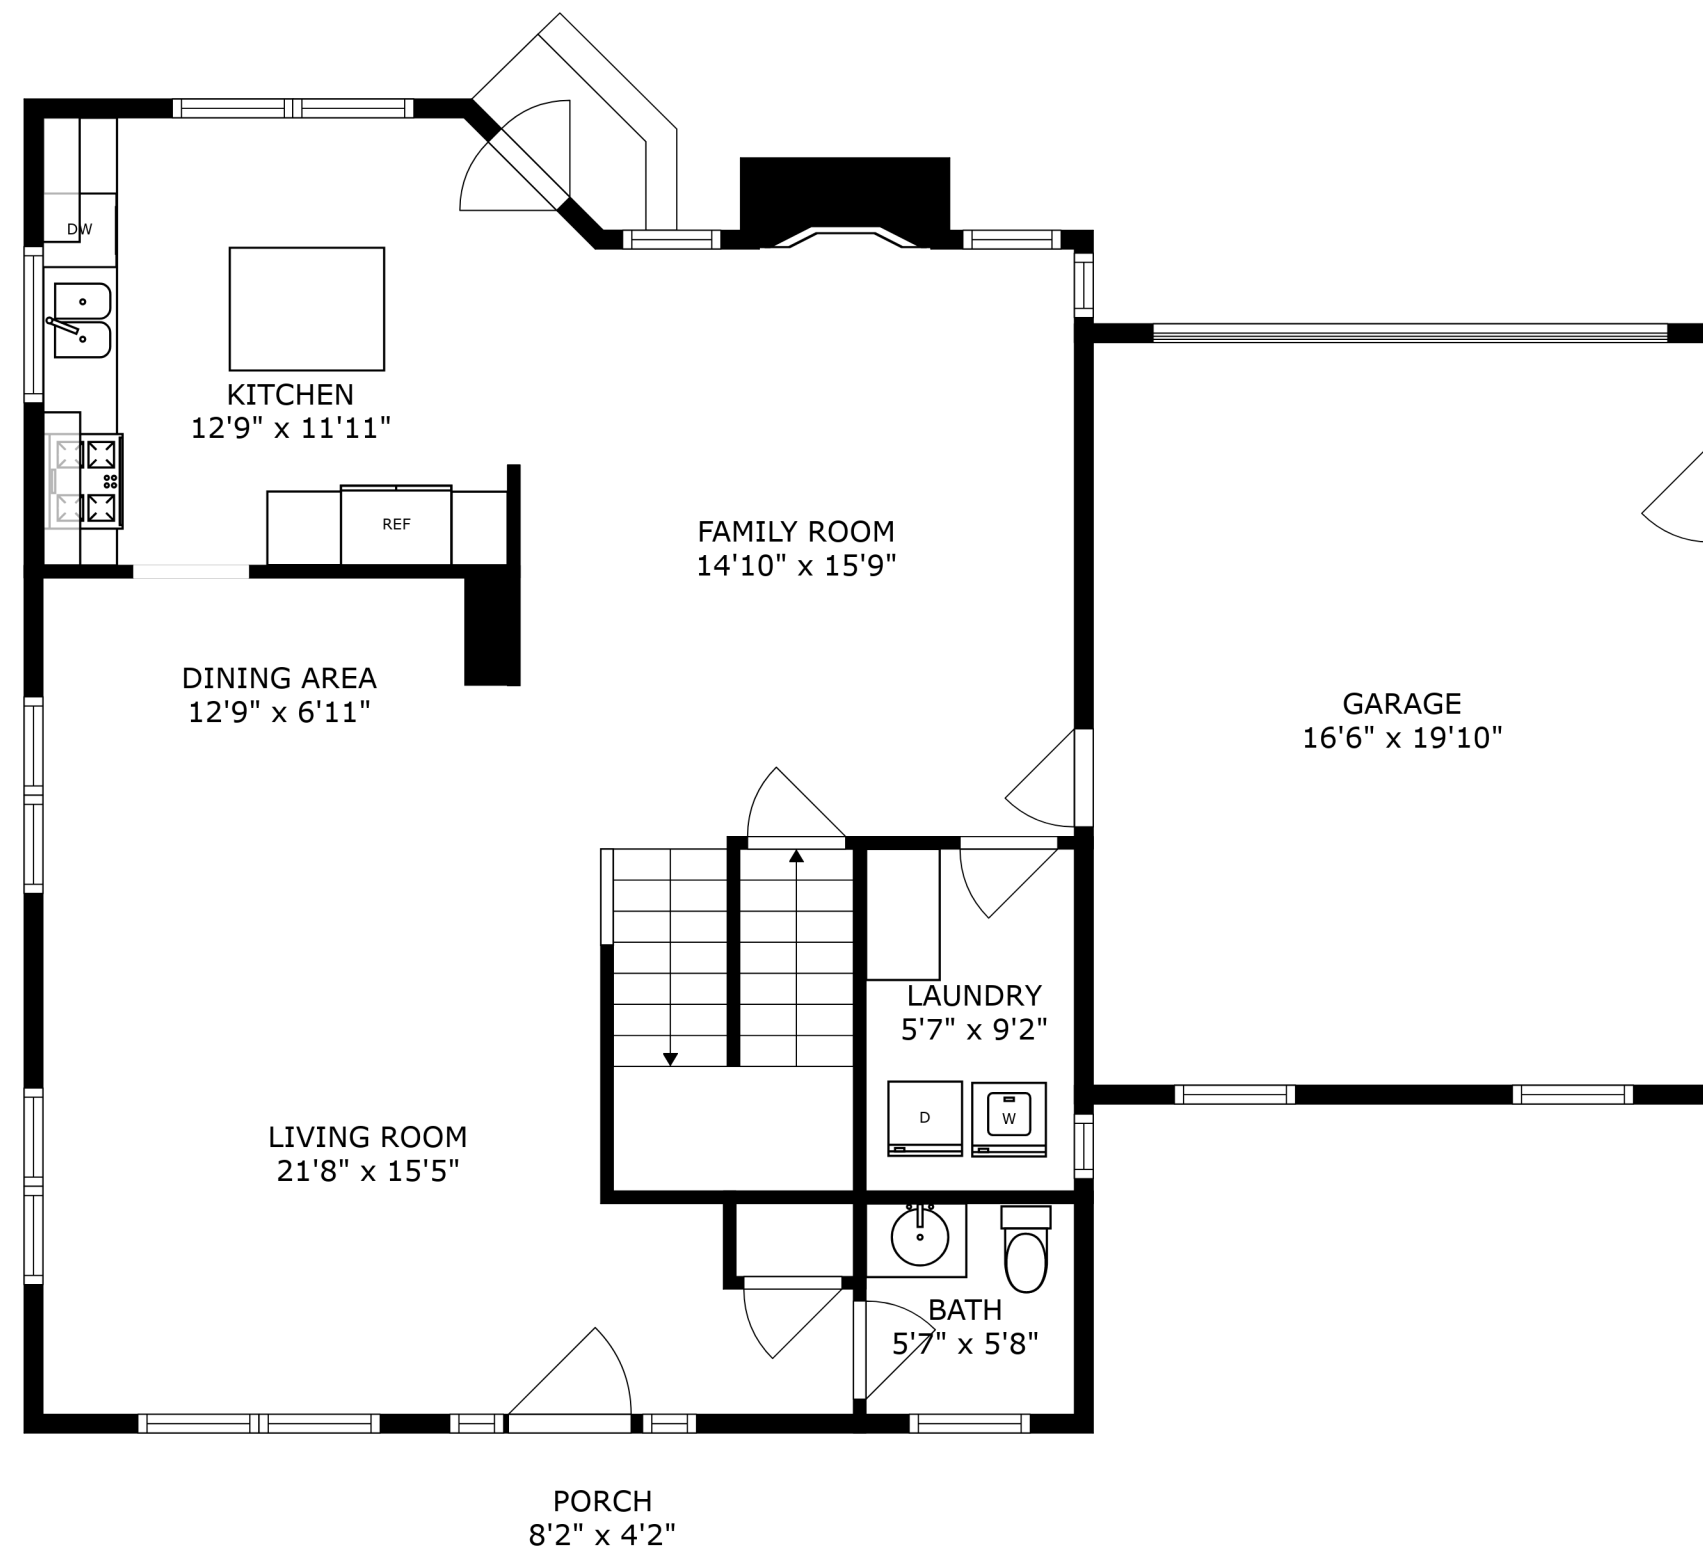

PATIO  
20'2" x 28'11"

FLOOR 2

PORCH  
8'2" x 4'2"

FLOOR 3

FLOOR 1

SIZES AND DIMENSIONS ARE APPROXIMATE, ACTUAL MAY VARY.

SIZES AND DIMENSIONS ARE APPROXIMATE, ACTUAL MAY VARY.

PATIO  
20'2" x 28'11"

SIZES AND DIMENSIONS ARE APPROXIMATE, ACTUAL MAY VARY.

SIZES AND DIMENSIONS ARE APPROXIMATE, ACTUAL MAY VARY.