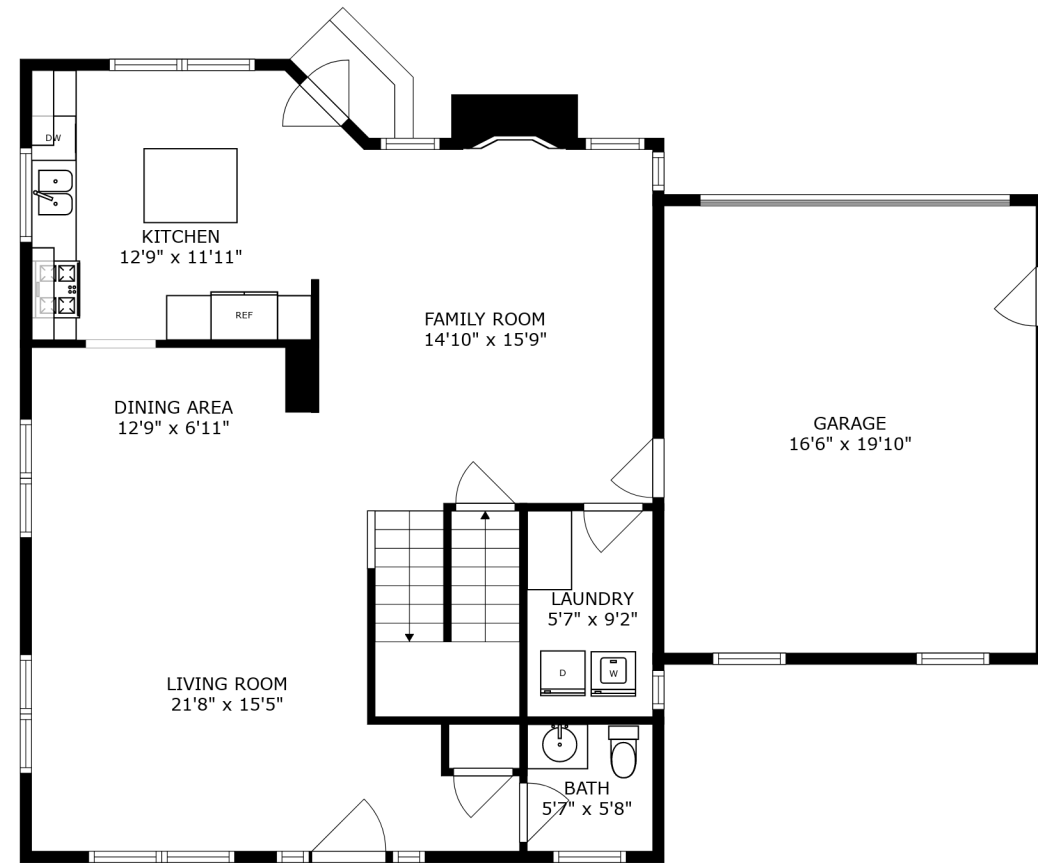

PATIO  
20'2" x 28'11"

FLOOR 2

PORCH  
8'2" x 4'2"

FLOOR 3

FLOOR 1

SIZES AND DIMENSIONS ARE APPROXIMATE, ACTUAL MAY VARY.

SIZES AND DIMENSIONS ARE APPROXIMATE, ACTUAL MAY VARY.

PATIO  
20'2" x 28'11"

SIZES AND DIMENSIONS ARE APPROXIMATE, ACTUAL MAY VARY.

SIZES AND DIMENSIONS ARE APPROXIMATE, ACTUAL MAY VARY.