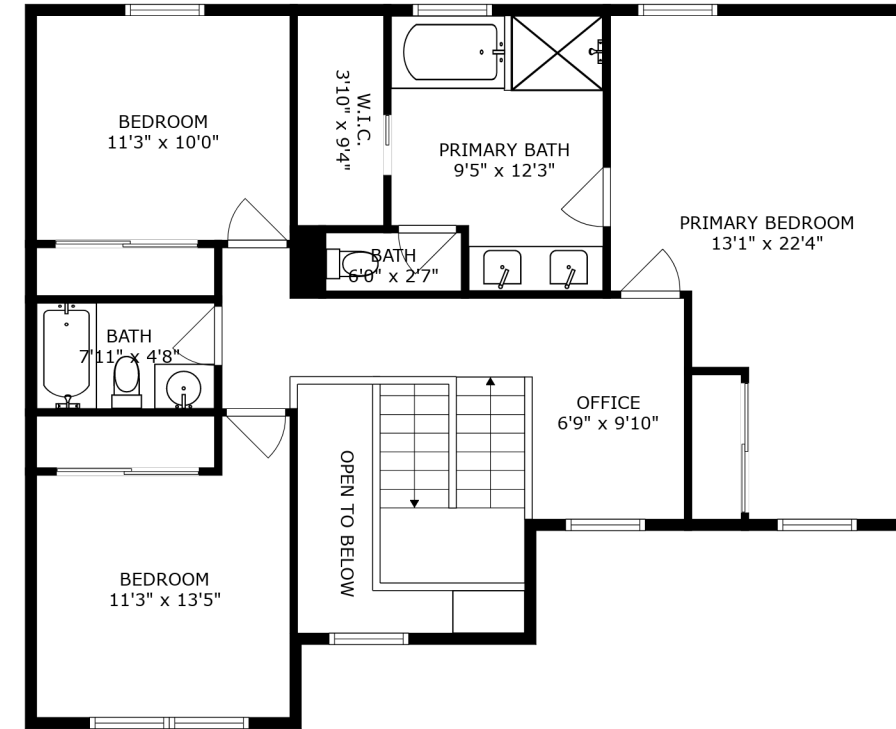

PATIO  
20'2" x 28'11"

FLOOR 2

PORCH  
8'2" x 4'2"

FLOOR 3

FLOOR 1

SIZES AND DIMENSIONS ARE APPROXIMATE, ACTUAL MAY VARY.

SIZES AND DIMENSIONS ARE APPROXIMATE, ACTUAL MAY VARY.

PATIO  
20'2" x 28'11"

SIZES AND DIMENSIONS ARE APPROXIMATE, ACTUAL MAY VARY.

SIZES AND DIMENSIONS ARE APPROXIMATE, ACTUAL MAY VARY.