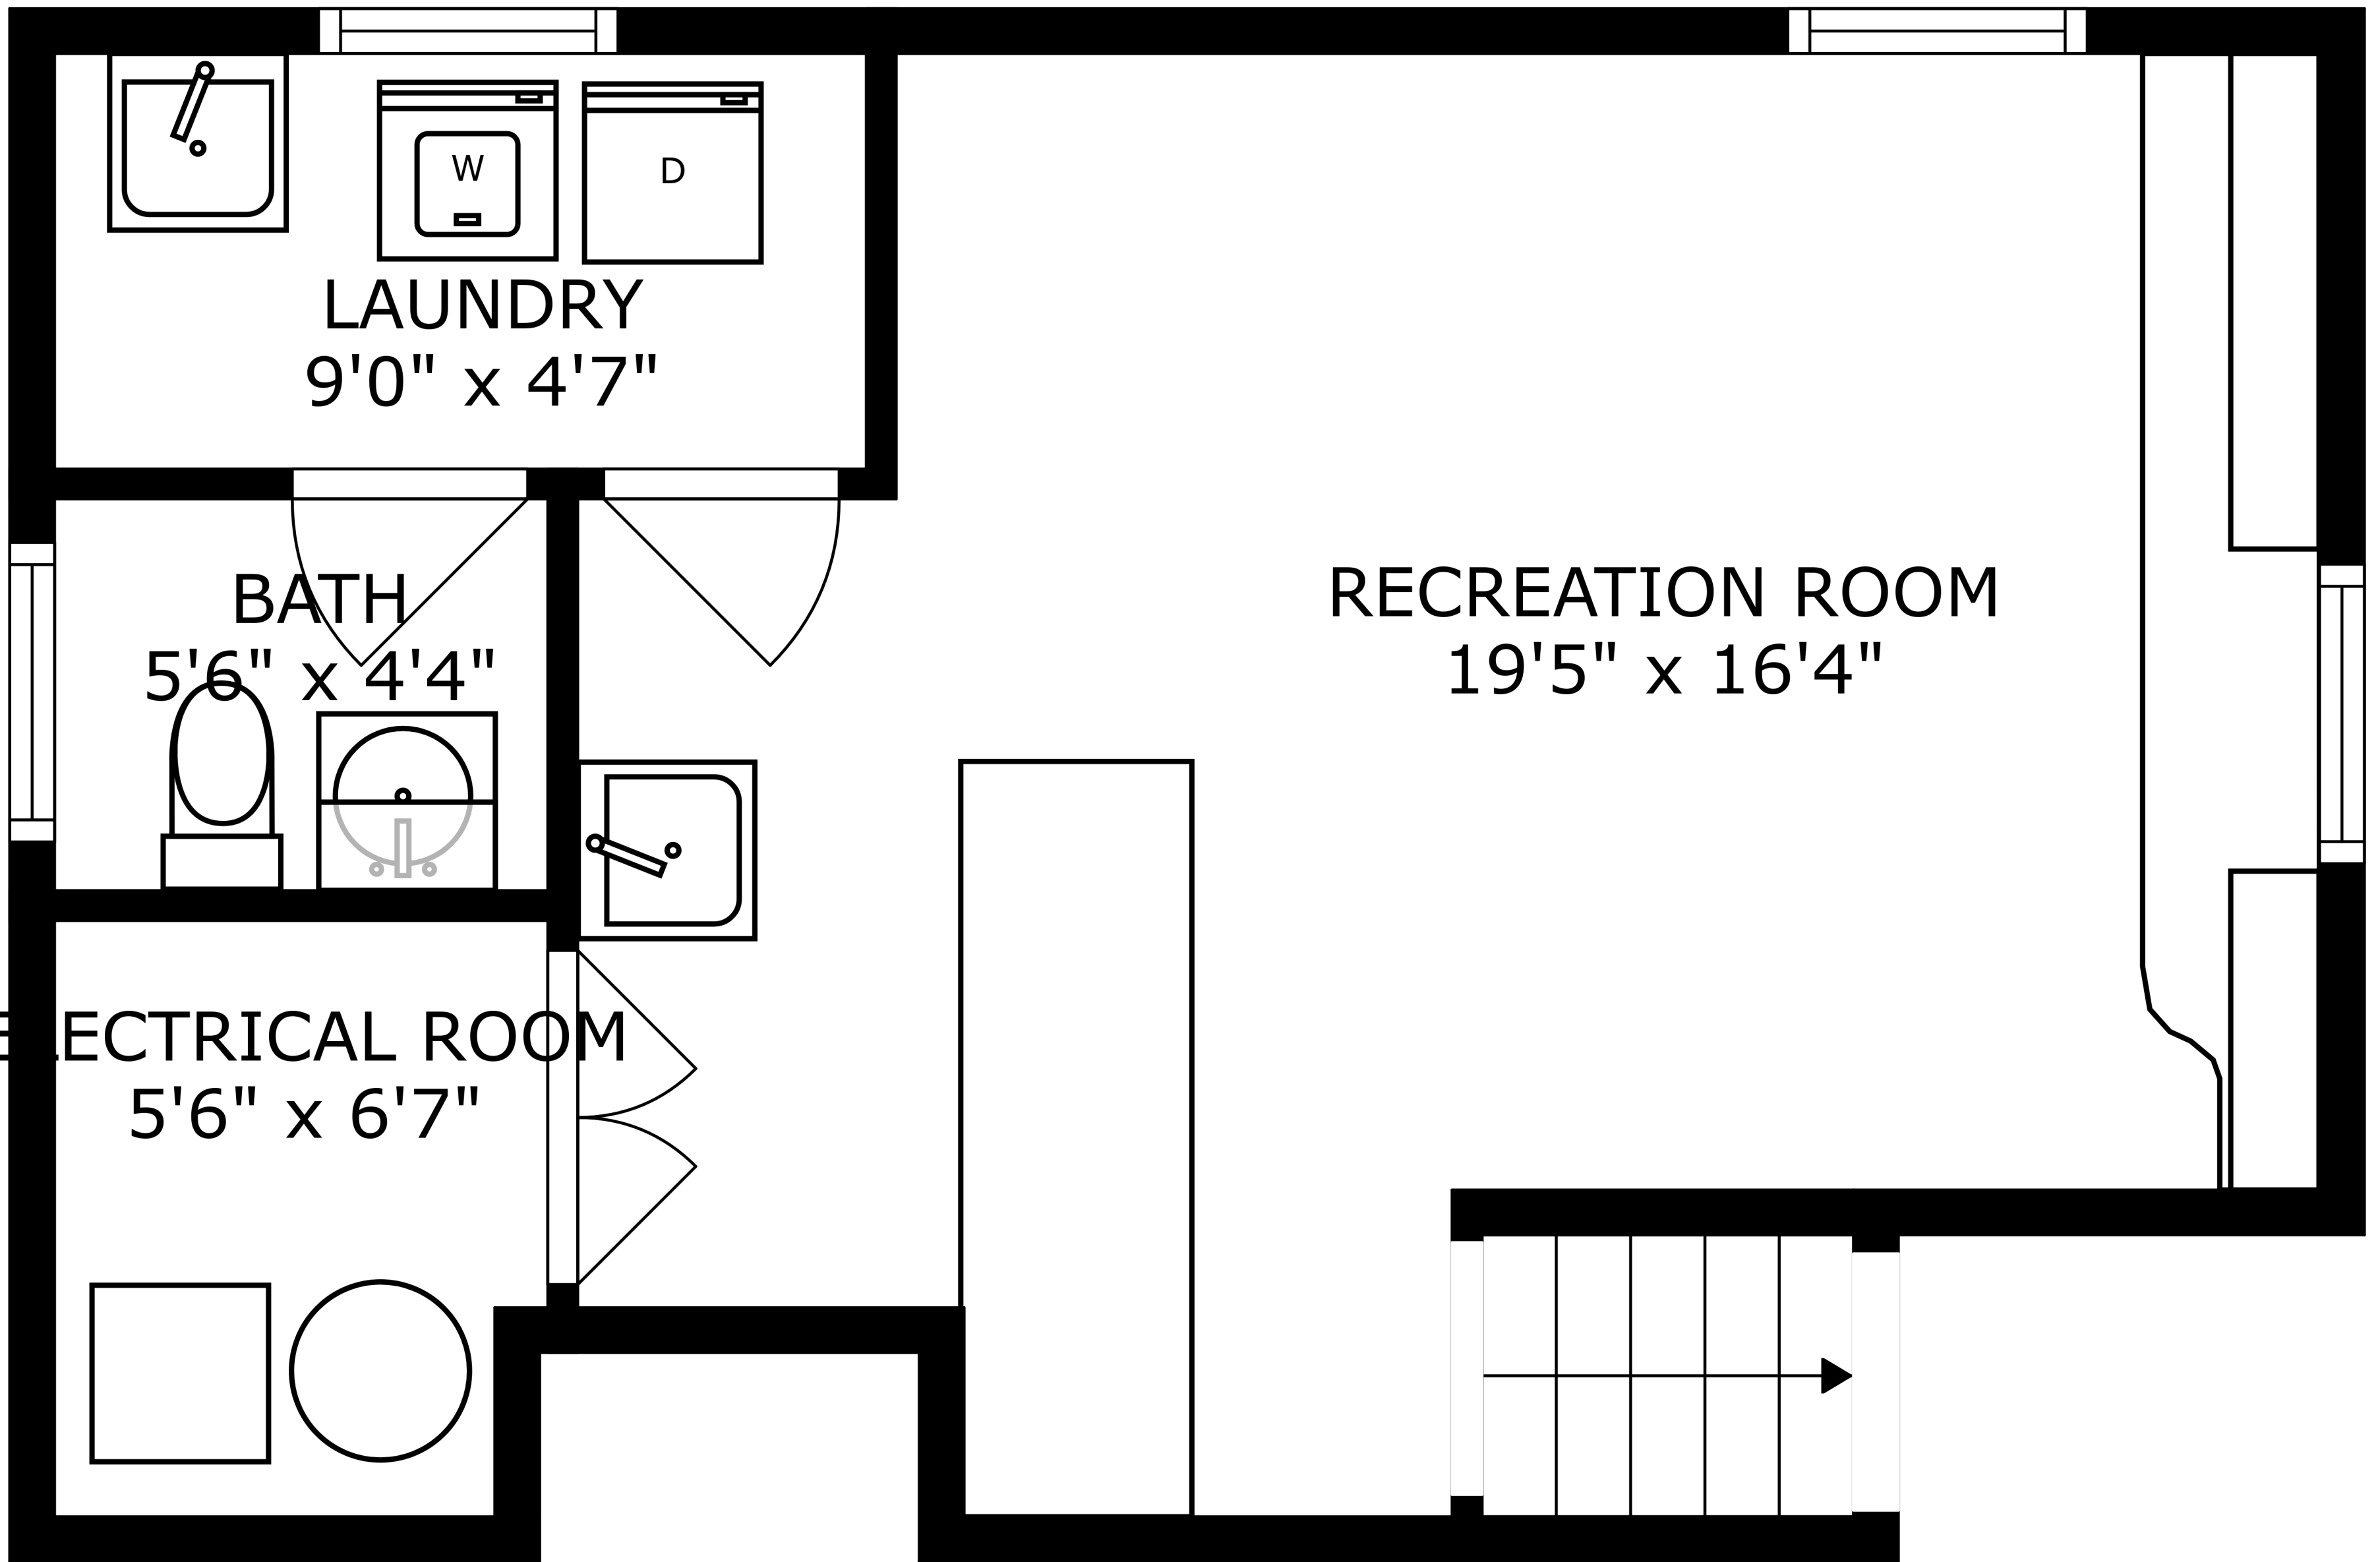

SIZES AND DIMENSIONS ARE APPROXIMATE, ACTUAL MAY VARY.

BEDROOM  
12'8" x 9'8"

PRIMARY BEDROOM  
11'5" x 12'10"

BATH  
9'4" x 6'6"

SIZES AND DIMENSIONS ARE APPROXIMATE, ACTUAL MAY VARY.

LAUNDRY  
9'0" x 4'7"

BATH  
5'6" x 4'4"

ELECTRICAL ROOM  
5'6" x 6'7"

RECREATION ROOM  
19'5" x 16'4"