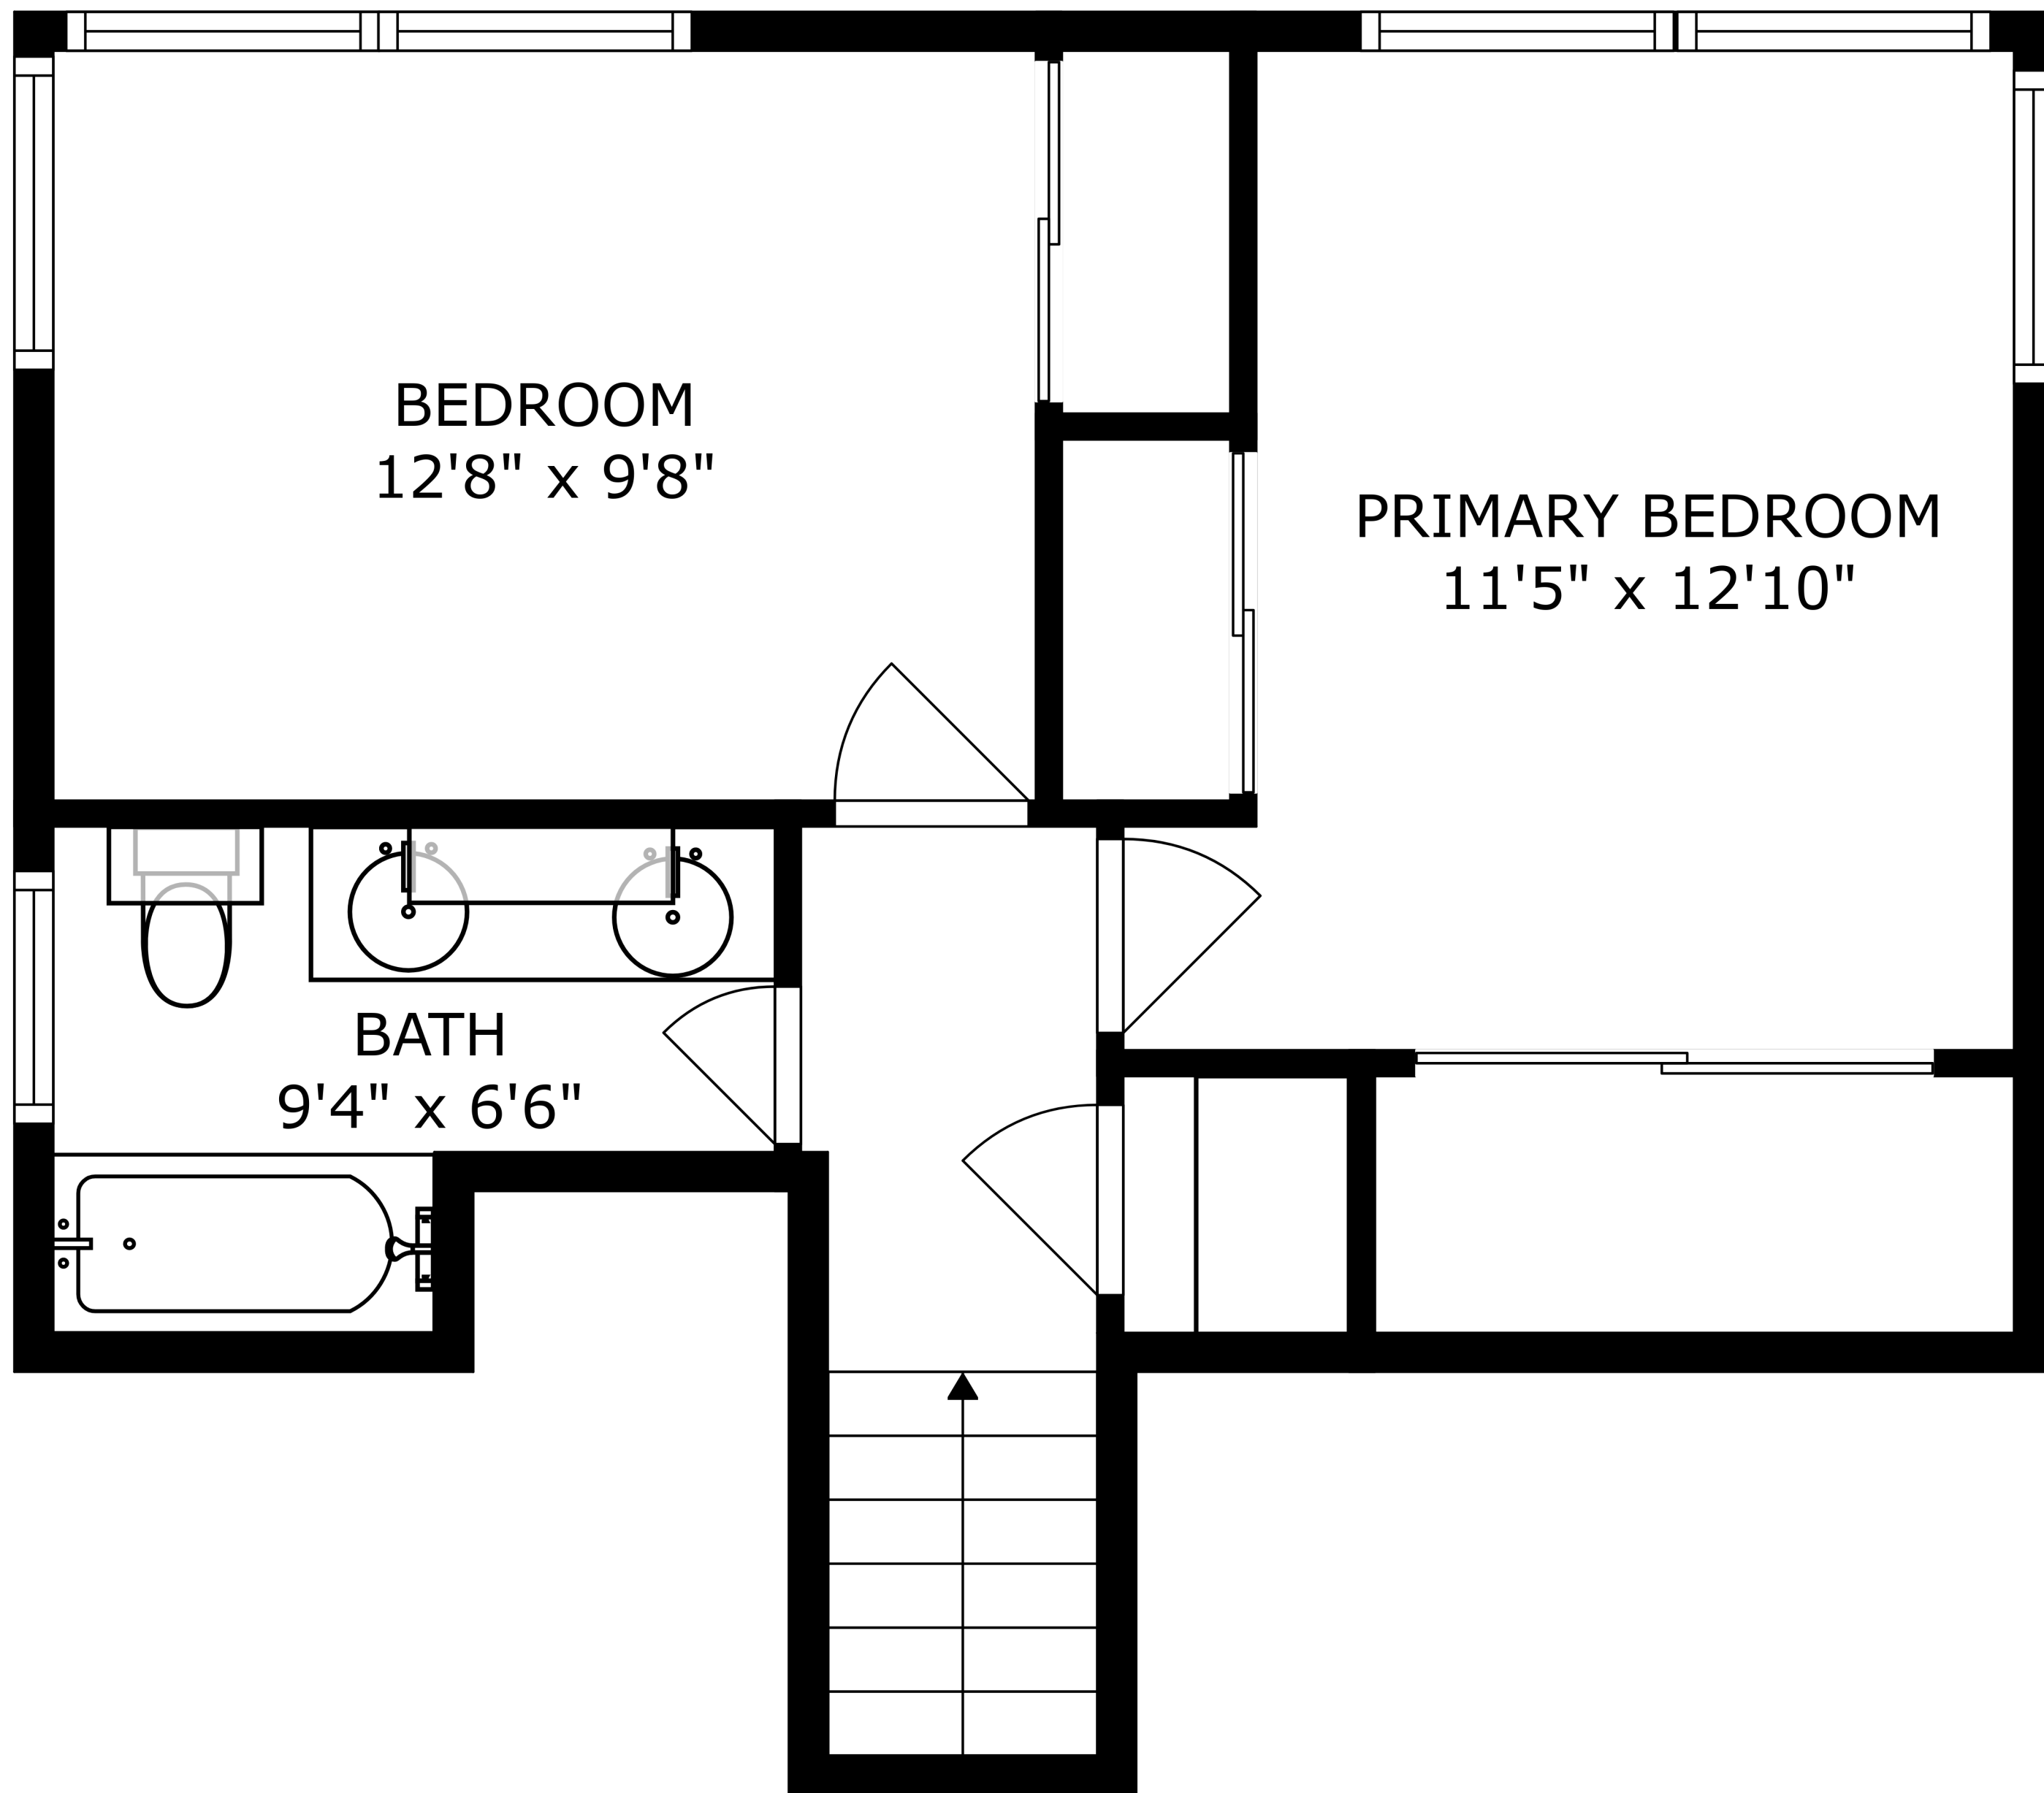

SIZES AND DIMENSIONS ARE APPROXIMATE, ACTUAL MAY VARY.

BEDROOM  
12'8" x 9'8"

PRIMARY BEDROOM  
11'5" x 12'10"

BATH  
9'4" x 6'6"

SIZES AND DIMENSIONS ARE APPROXIMATE, ACTUAL MAY VARY.

LAUNDRY  
9'0" x 4'7"

BATH  
5'6" x 4'4"

ELECTRICAL ROOM  
5'6" x 6'7"

RECREATION ROOM  
19'5" x 16'4"