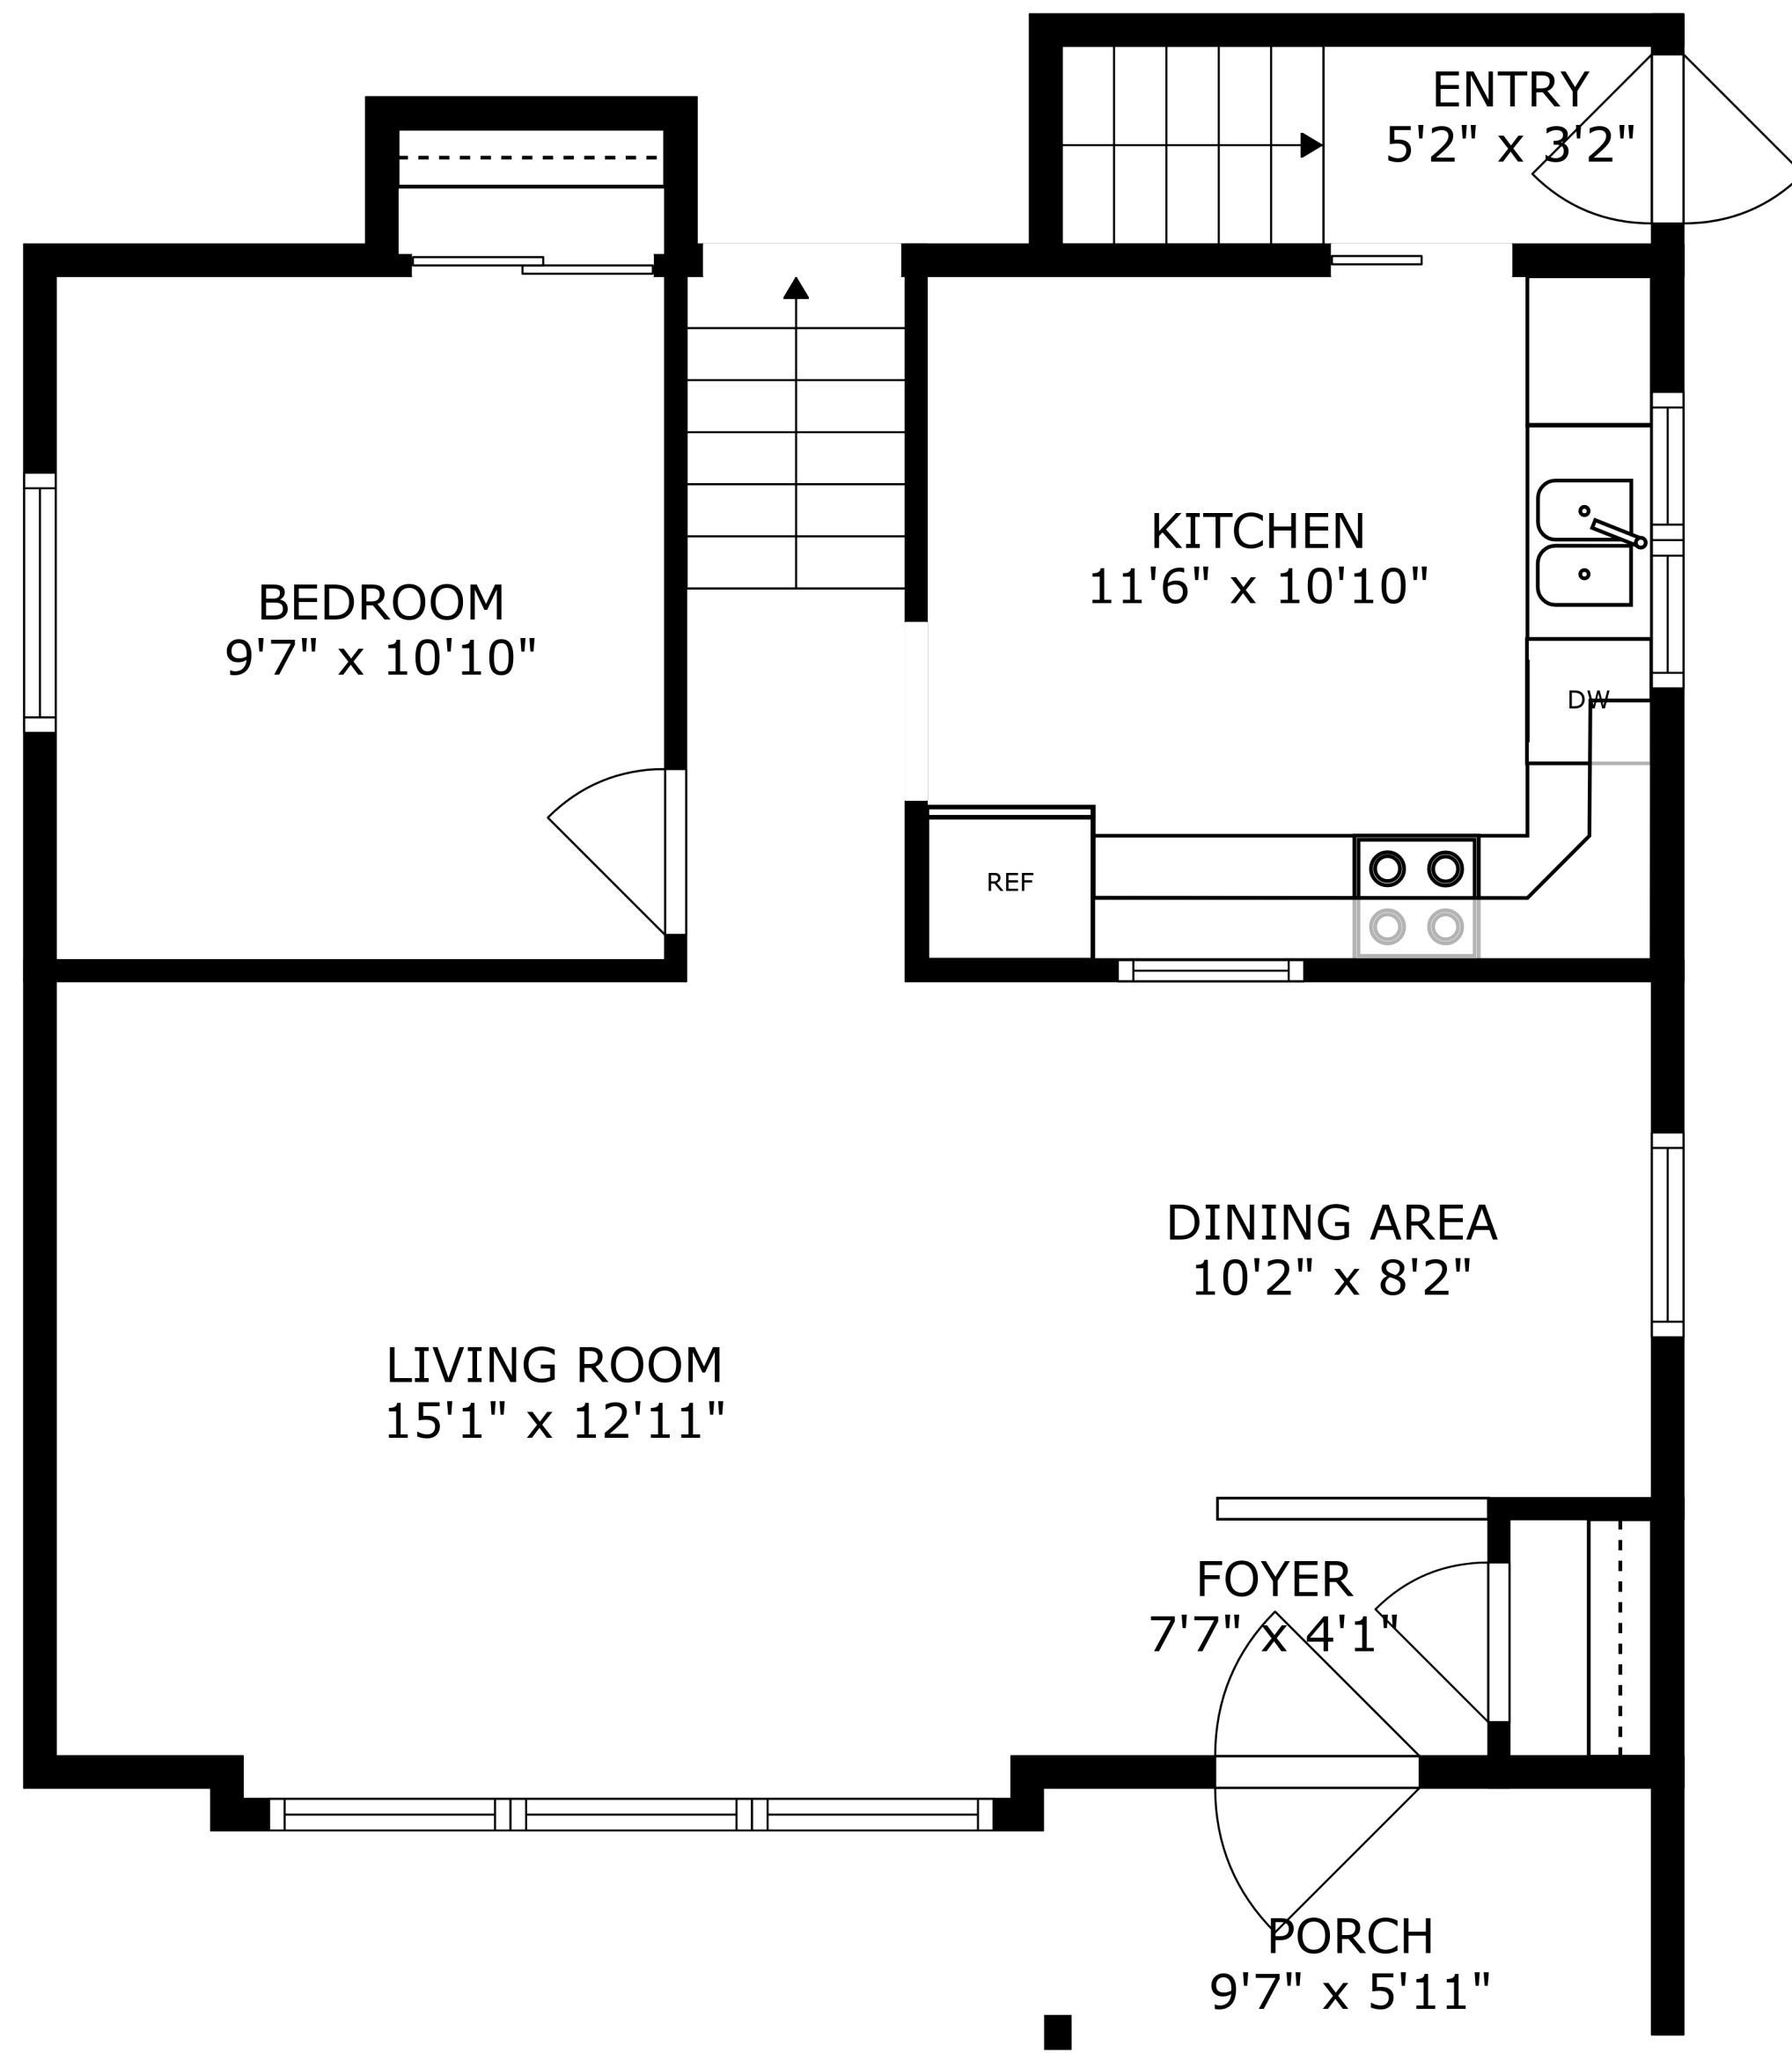

SIZES AND DIMENSIONS ARE APPROXIMATE, ACTUAL MAY VARY.

BEDROOM  
12'8" x 9'8"

PRIMARY BEDROOM  
11'5" x 12'10"

BATH  
9'4" x 6'6"

SIZES AND DIMENSIONS ARE APPROXIMATE, ACTUAL MAY VARY.

LAUNDRY  
9'0" x 4'7"

BATH  
5'6" x 4'4"

ELECTRICAL ROOM  
5'6" x 6'7"

RECREATION ROOM  
19'5" x 16'4"