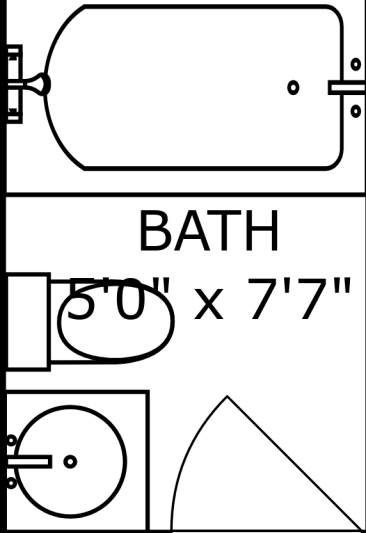

FLOOR 2

PATIO
10'4" x 17'7"

FLOOR 1

SIZES AND DIMENSIONS ARE APPROXIMATE, ACTUAL MAY VARY.

SIZES AND DIMENSIONS ARE APPROXIMATE, ACTUAL MAY VARY.

ROOM
5'8" x 13'2"

BATH

5'0" x 7'7"

BASEMENT
40'7" x 24'5"

SIZES AND DIMENSIONS ARE APPROXIMATE, ACTUAL MAY VARY.