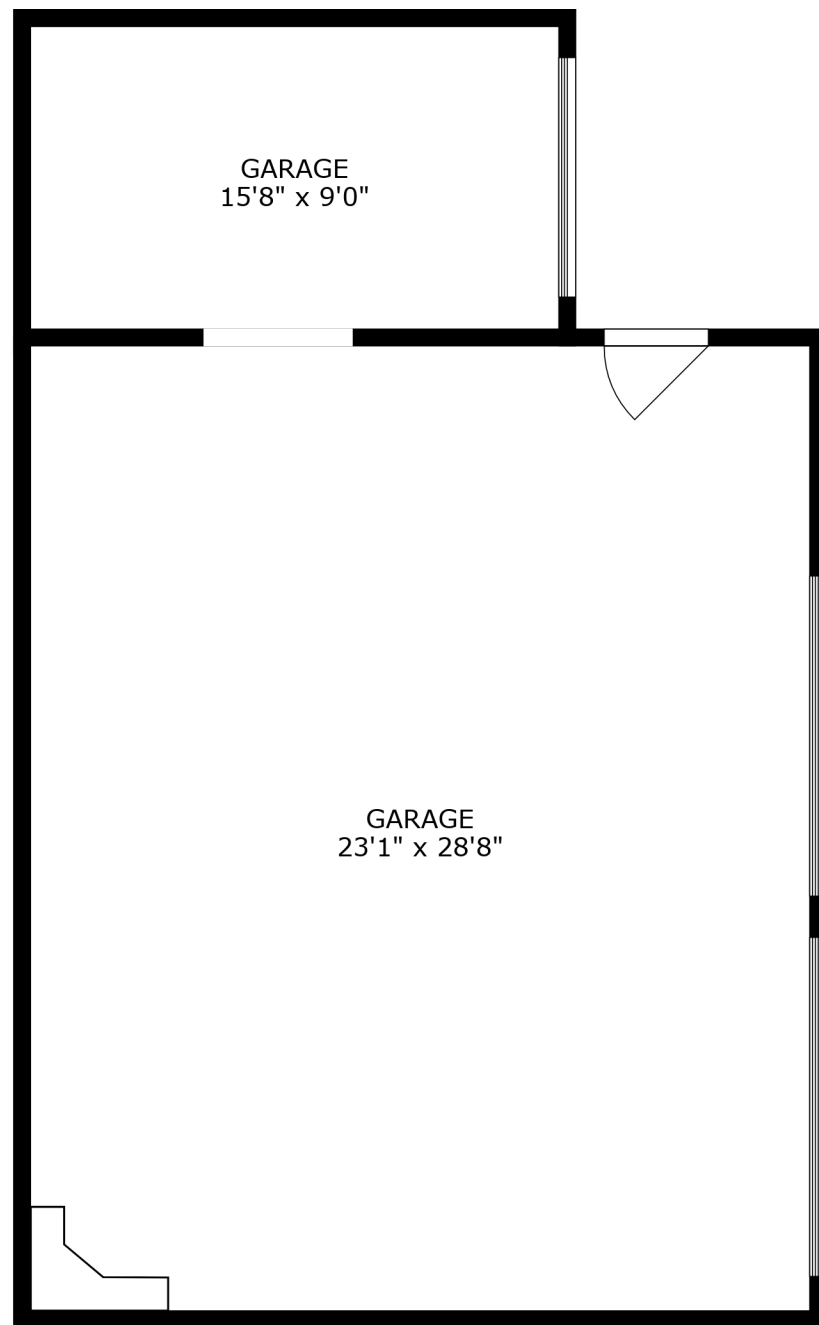

FLOOR 2

PATIO
10'4" x 17'7"

FLOOR 1

SIZES AND DIMENSIONS ARE APPROXIMATE, ACTUAL MAY VARY.

SIZES AND DIMENSIONS ARE APPROXIMATE, ACTUAL MAY VARY.

ROOM
5'8" x 13'2"

BATH

5'0" x 7'7"

BASEMENT
40'7" x 24'5"

SIZES AND DIMENSIONS ARE APPROXIMATE, ACTUAL MAY VARY.