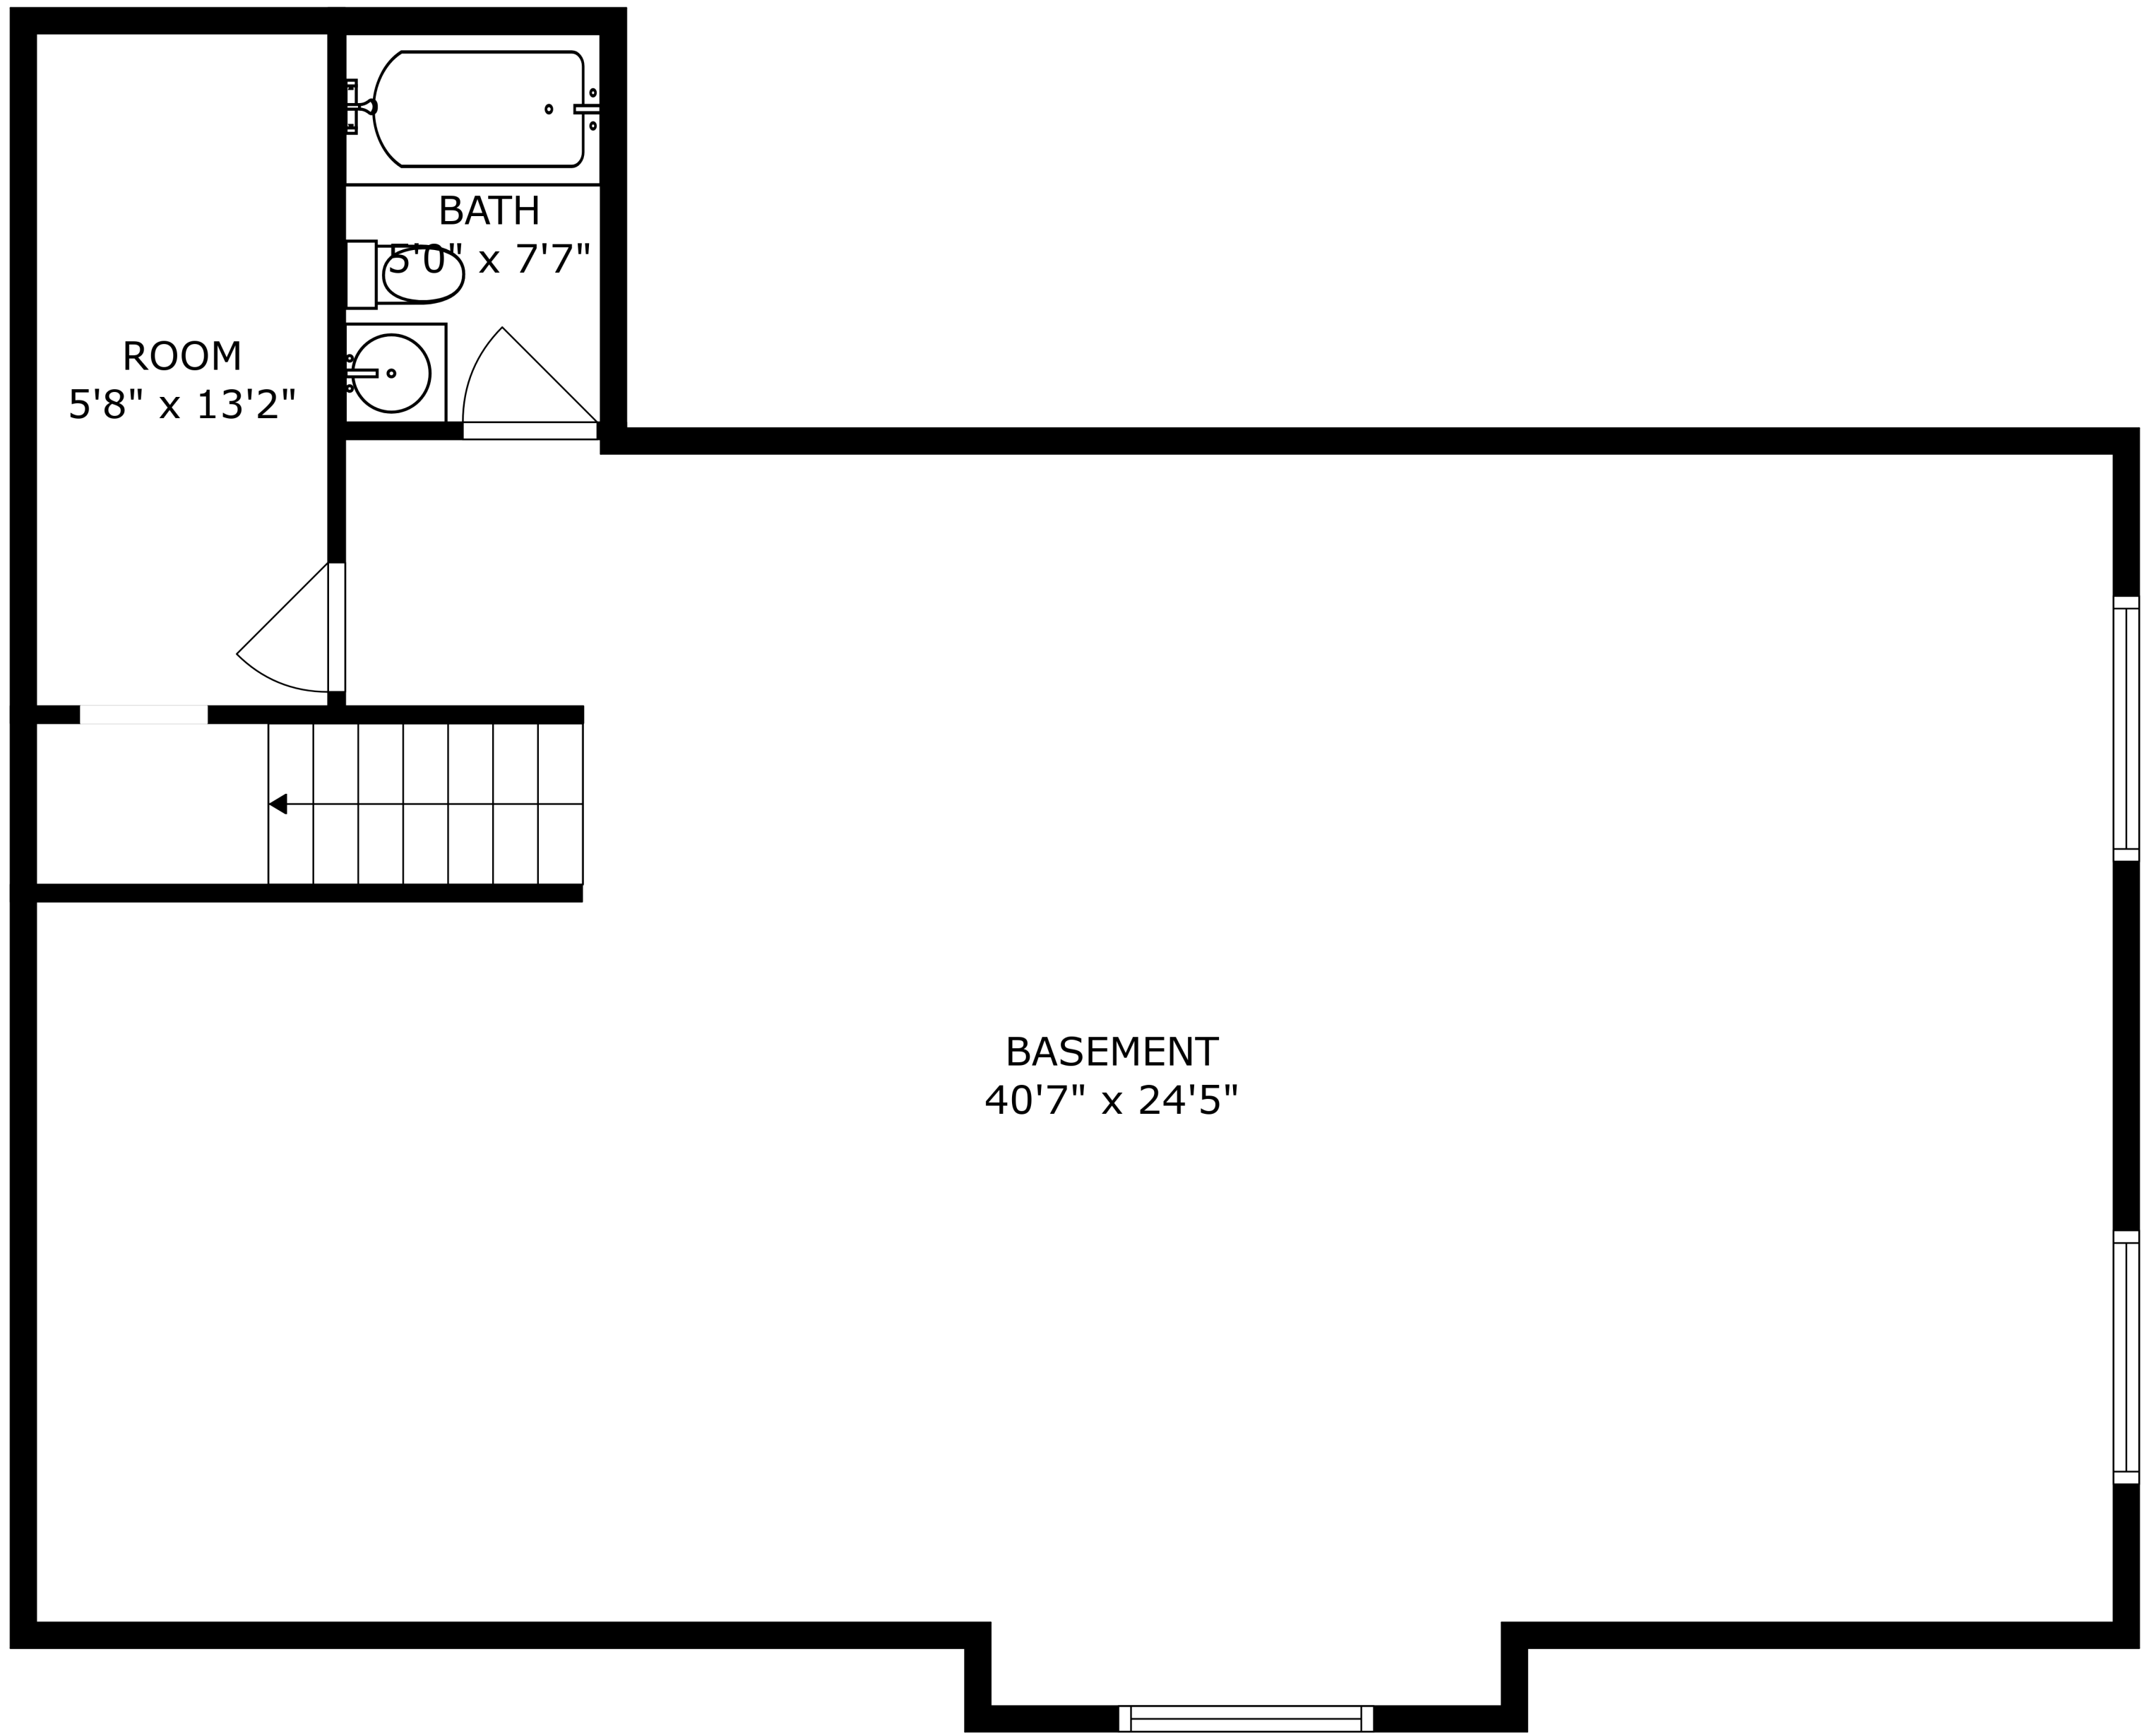

FLOOR 2

PATIO
10'4" x 17'7"

FLOOR 1

SIZES AND DIMENSIONS ARE APPROXIMATE, ACTUAL MAY VARY.

SIZES AND DIMENSIONS ARE APPROXIMATE, ACTUAL MAY VARY.

ROOM
5'8" x 13'2"

BATH

5'0" x 7'7"

BASEMENT
40'7" x 24'5"

SIZES AND DIMENSIONS ARE APPROXIMATE, ACTUAL MAY VARY.