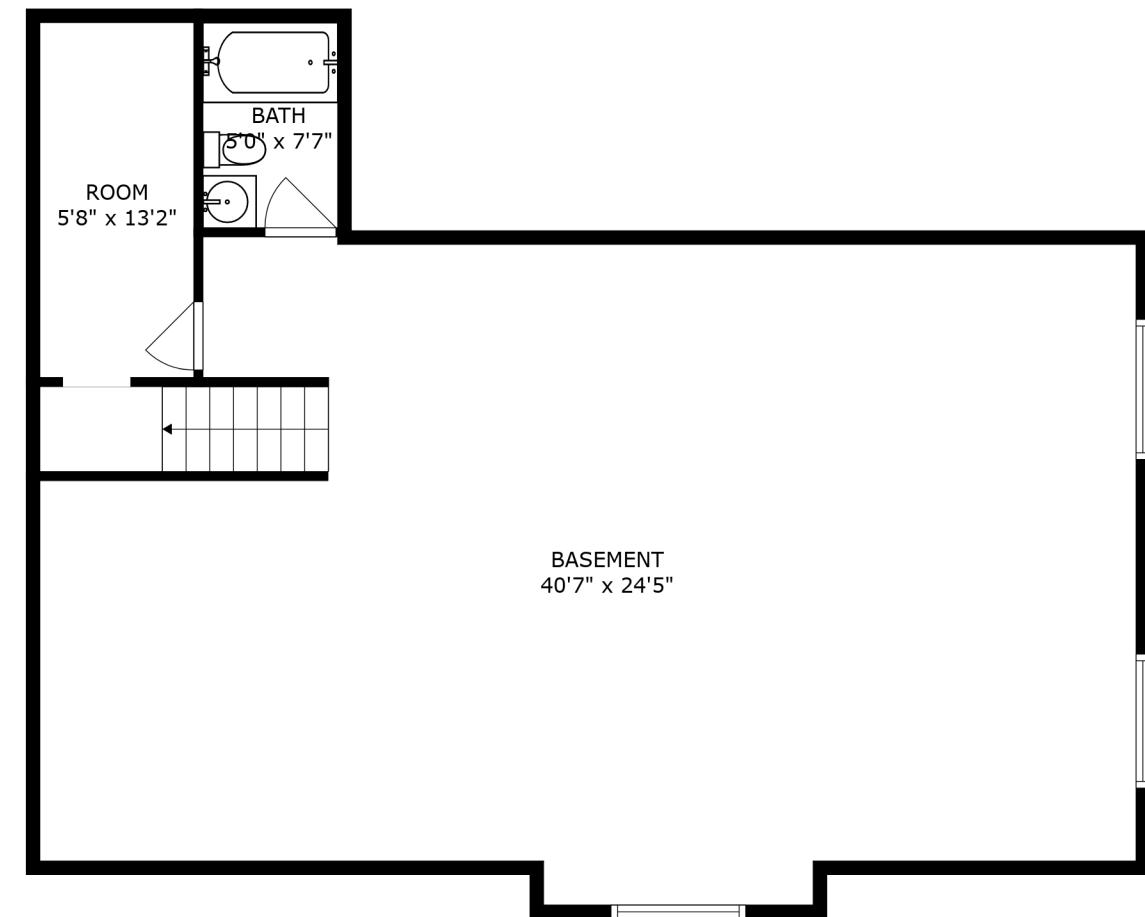

FLOOR 2

PATIO
10'4" x 17'7"

FLOOR 1

SIZES AND DIMENSIONS ARE APPROXIMATE, ACTUAL MAY VARY.

SIZES AND DIMENSIONS ARE APPROXIMATE, ACTUAL MAY VARY.

ROOM
5'8" x 13'2"

BATH

5'0" x 7'7"

BASEMENT
40'7" x 24'5"

SIZES AND DIMENSIONS ARE APPROXIMATE, ACTUAL MAY VARY.