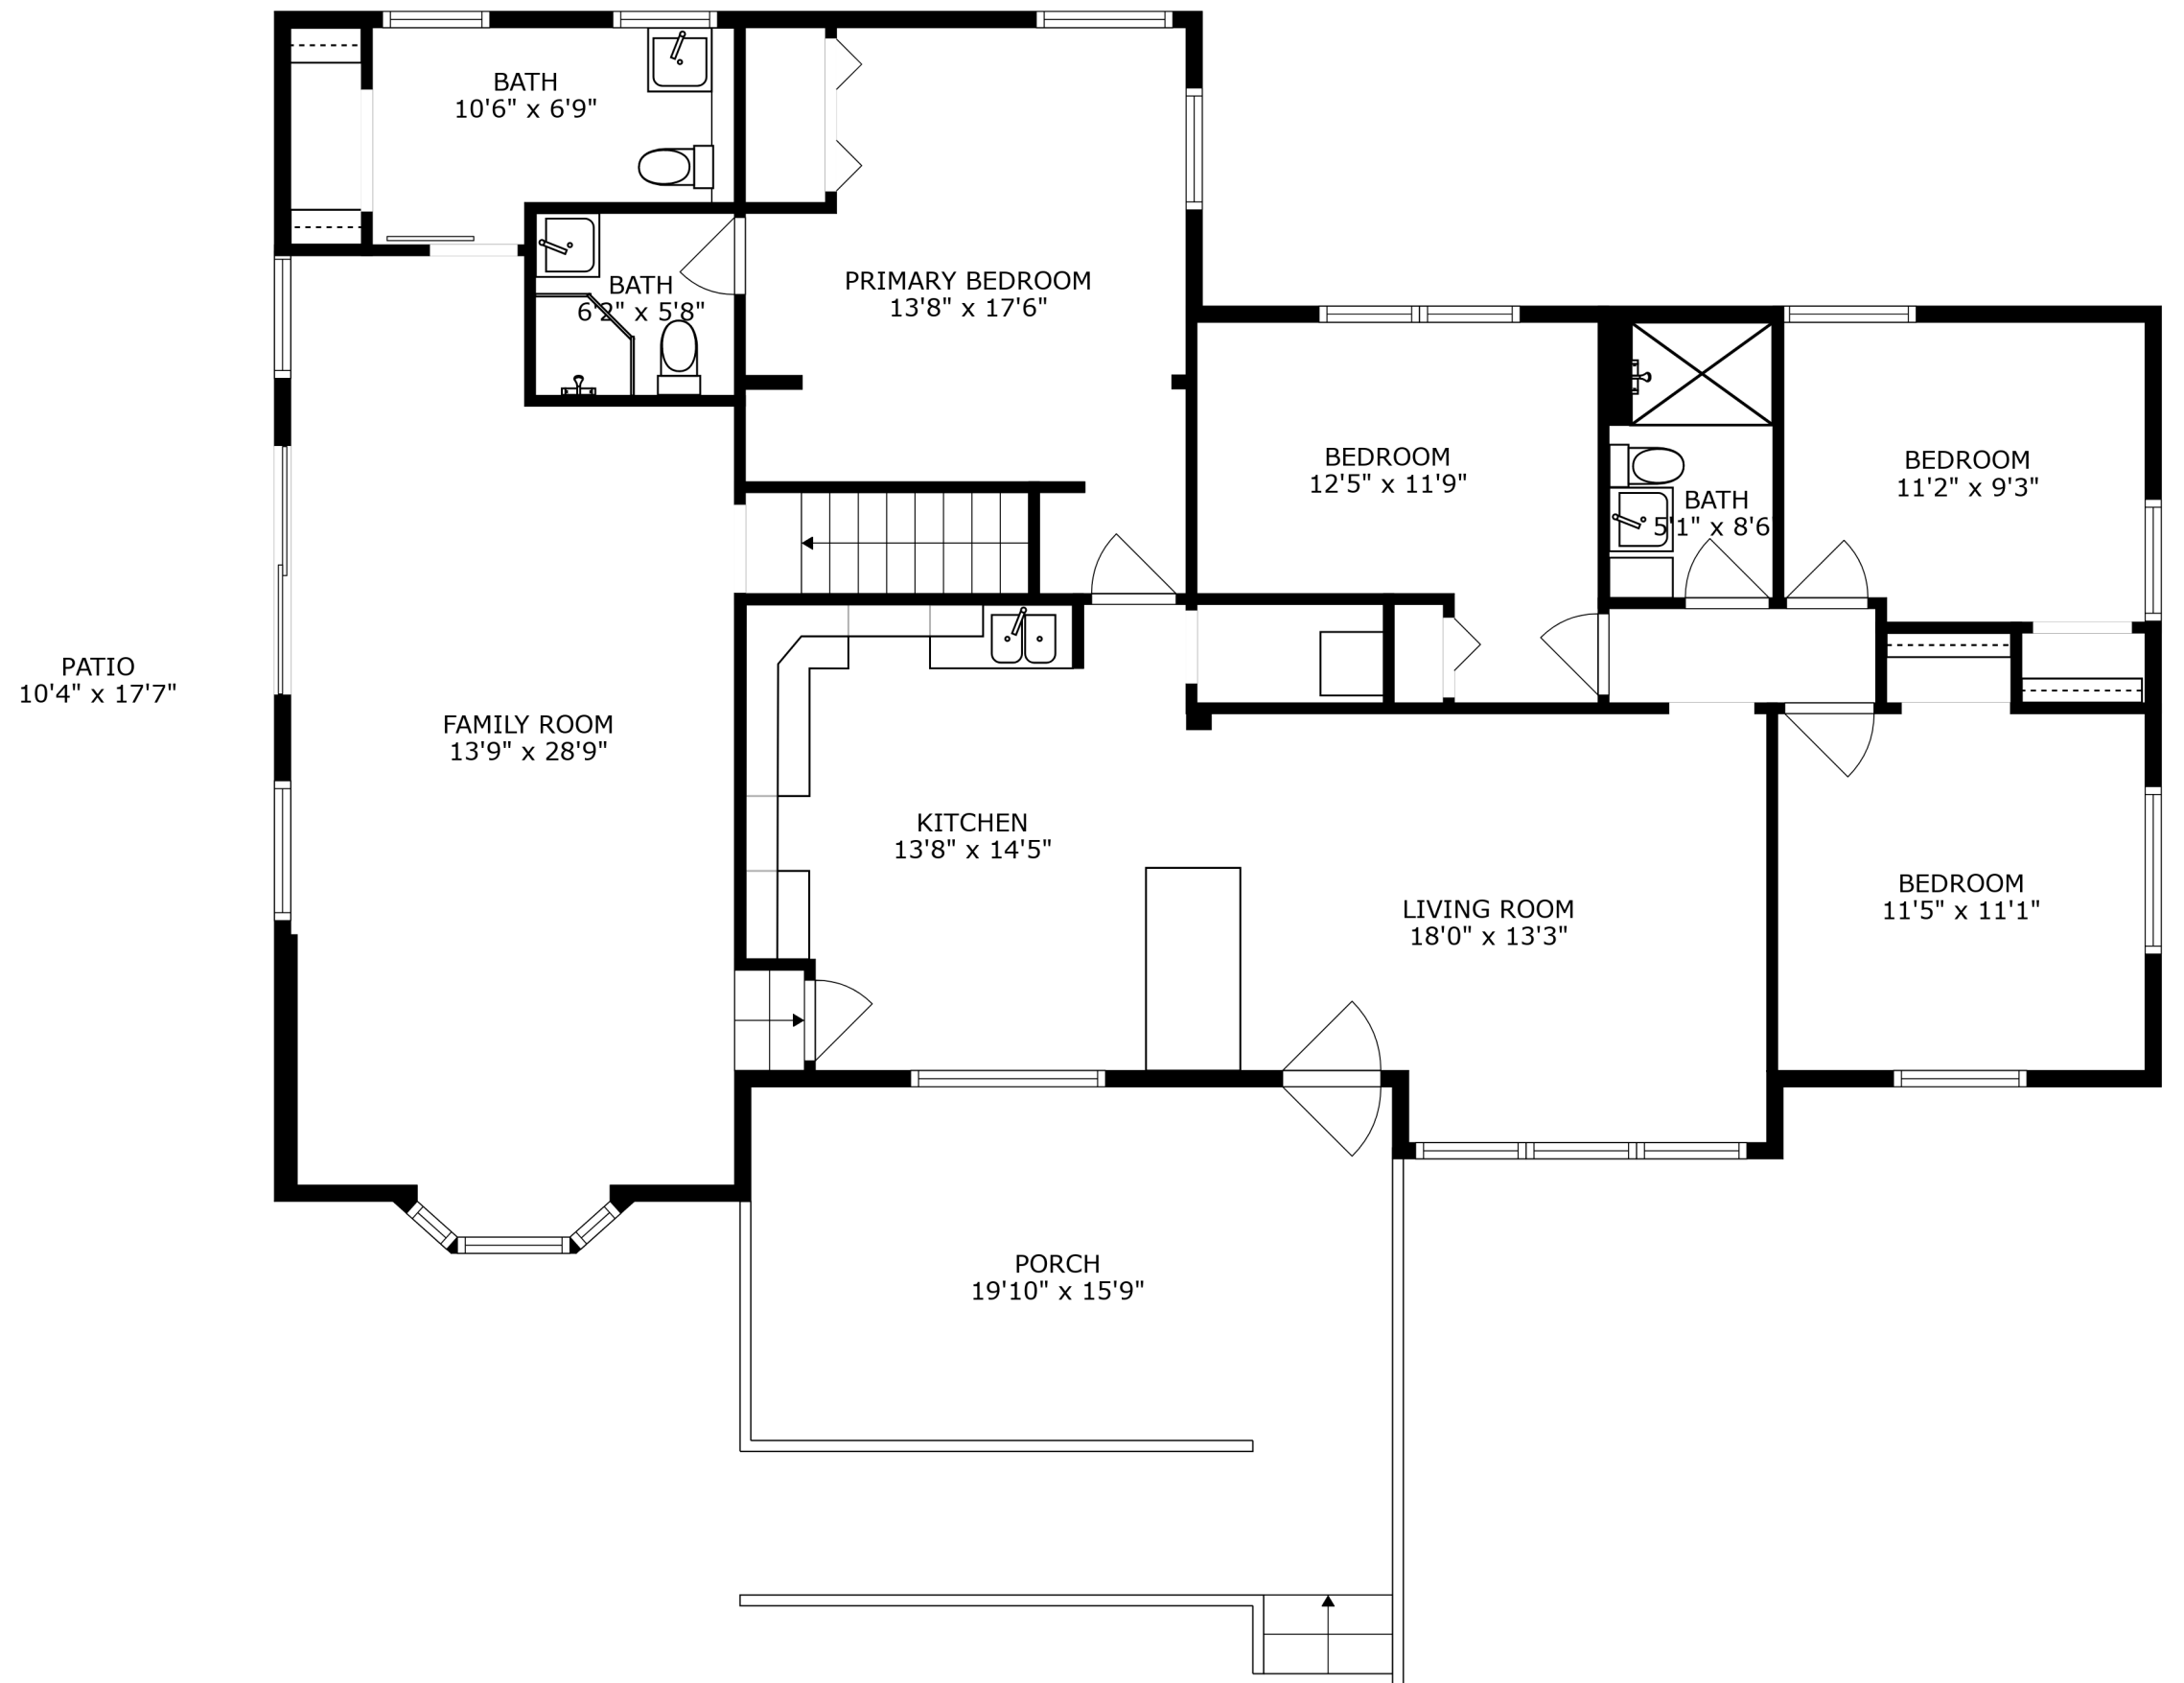

FLOOR 2

PATIO
10'4" x 17'7"

FLOOR 1

SIZES AND DIMENSIONS ARE APPROXIMATE, ACTUAL MAY VARY.

SIZES AND DIMENSIONS ARE APPROXIMATE, ACTUAL MAY VARY.

ROOM
5'8" x 13'2"

BATH

5'0" x 7'7"

BASEMENT
40'7" x 24'5"

SIZES AND DIMENSIONS ARE APPROXIMATE, ACTUAL MAY VARY.