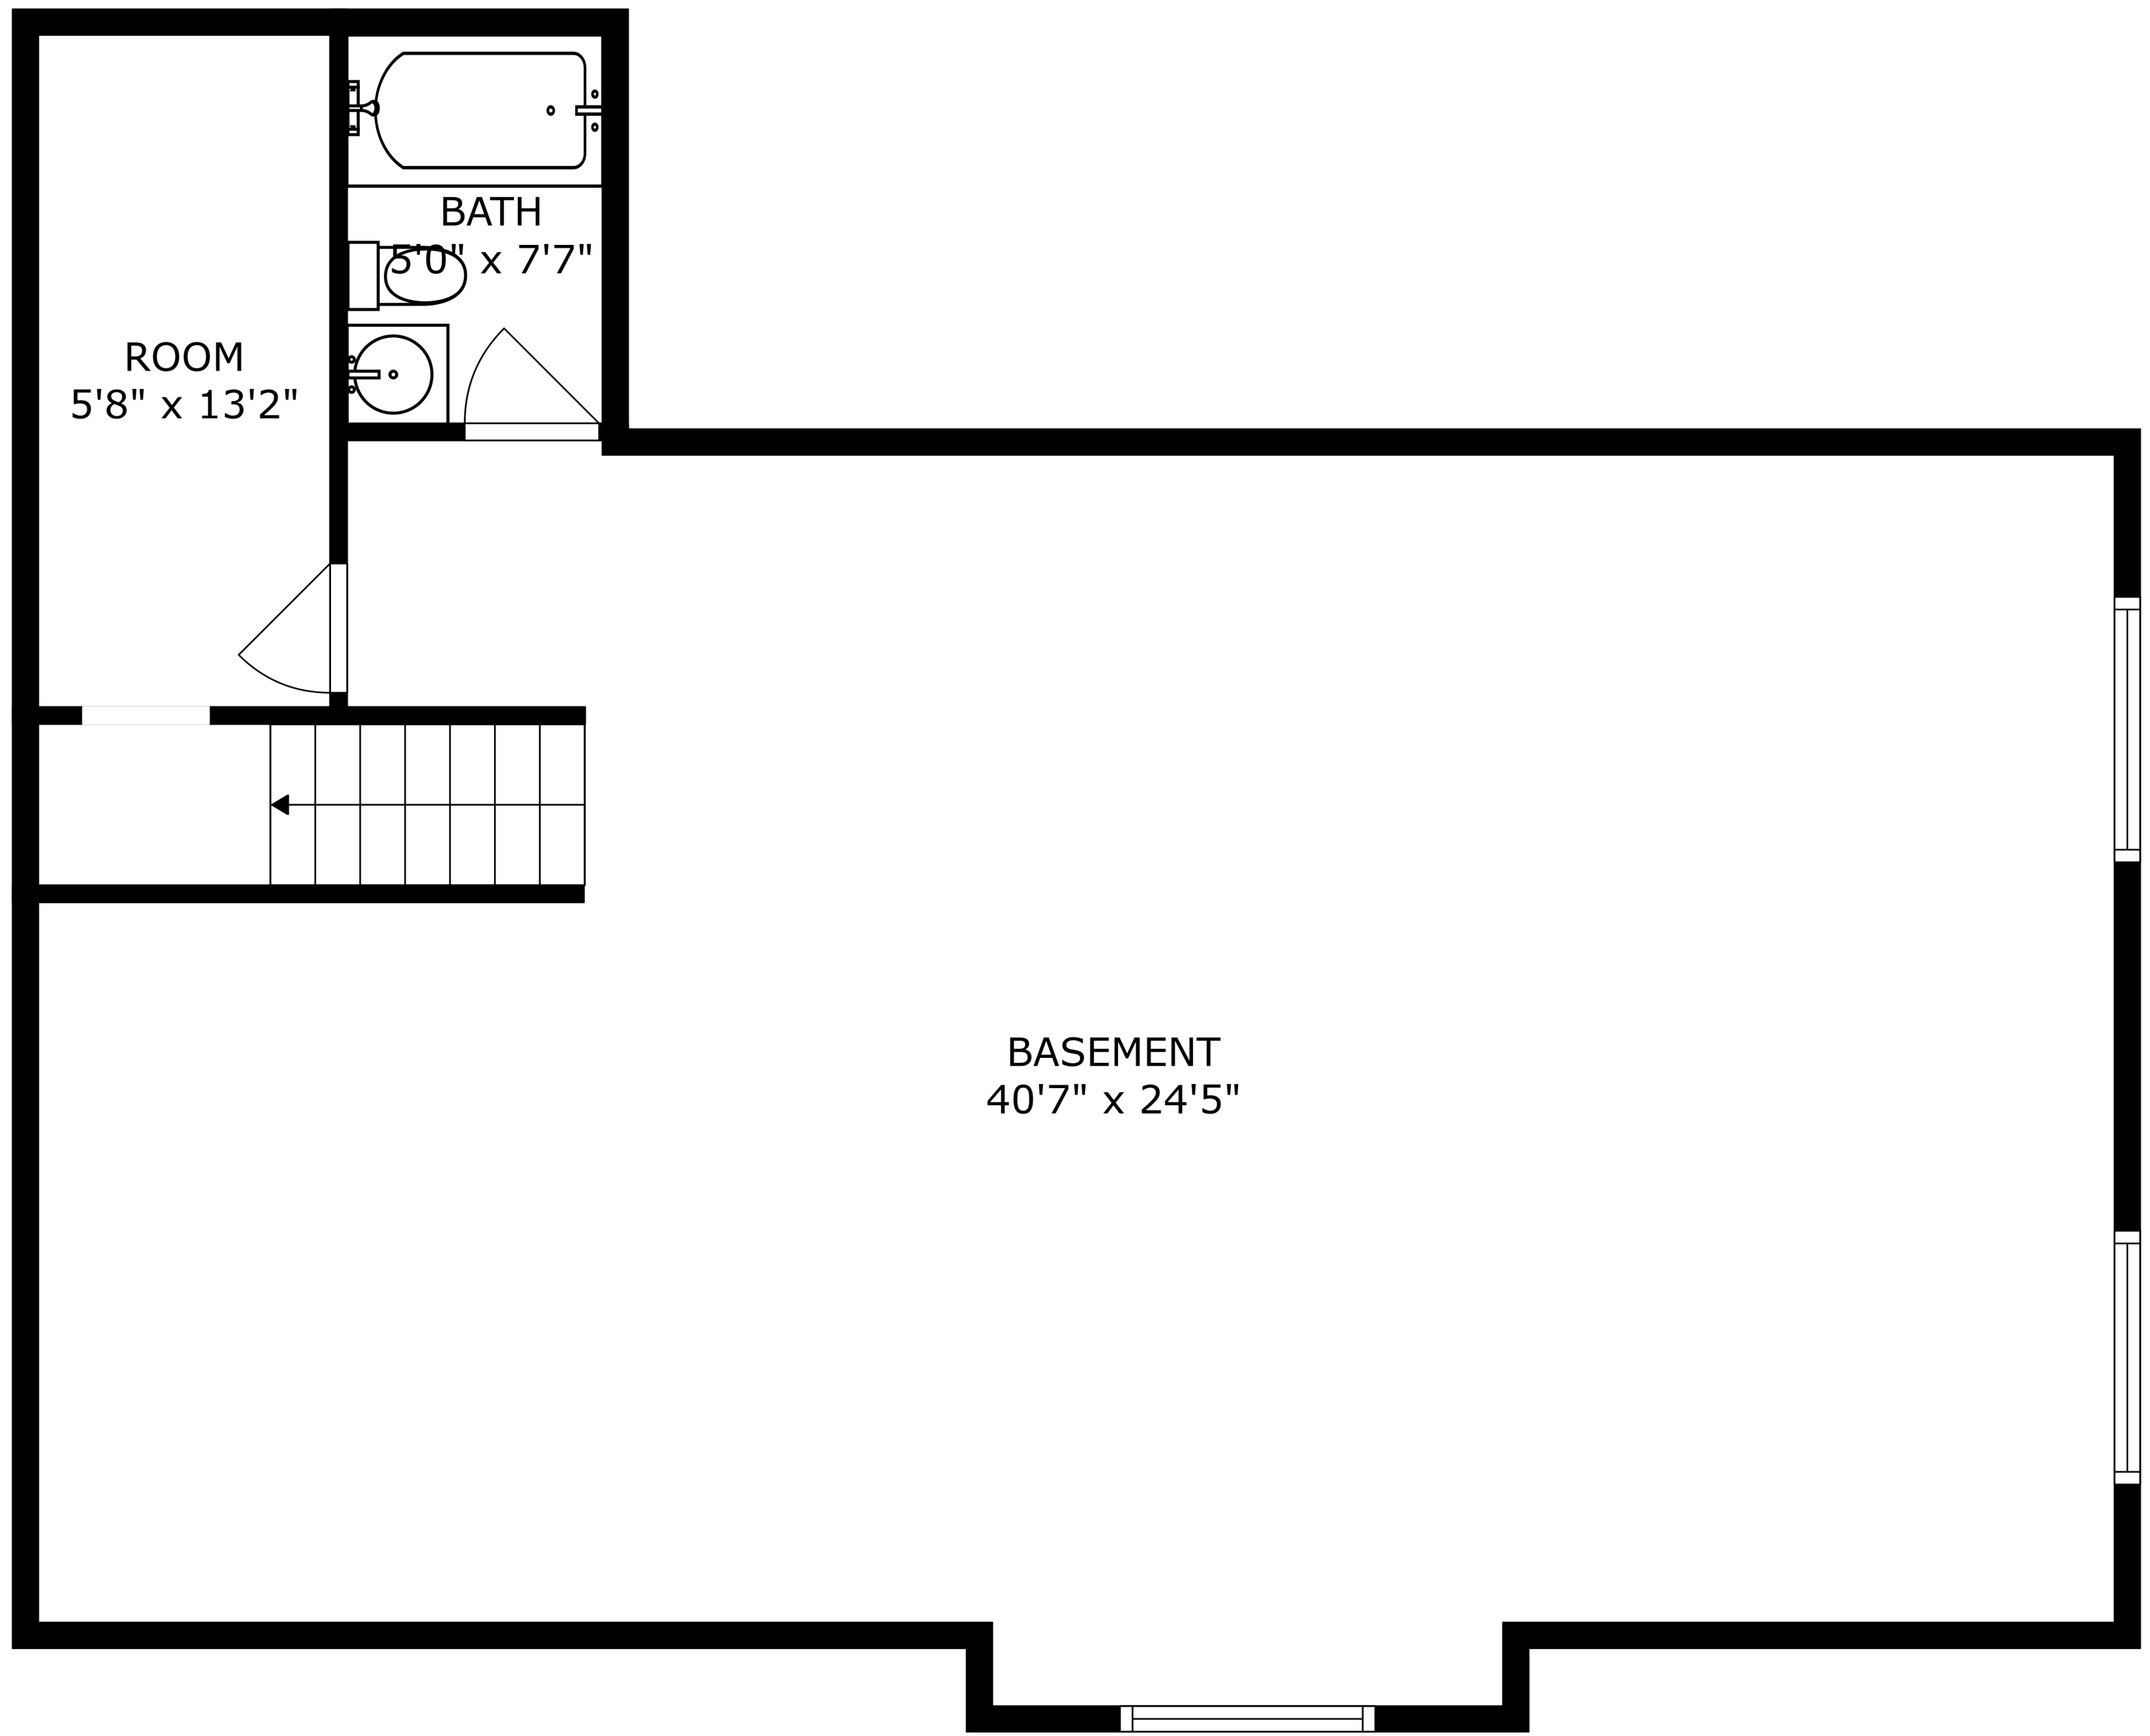

FLOOR 2

PATIO
10'4" x 17'7"

FLOOR 1

SIZES AND DIMENSIONS ARE APPROXIMATE, ACTUAL MAY VARY.

SIZES AND DIMENSIONS ARE APPROXIMATE, ACTUAL MAY VARY.

ROOM
5'8" x 13'2"

BATH

5'0" x 7'7"

BASEMENT
40'7" x 24'5"