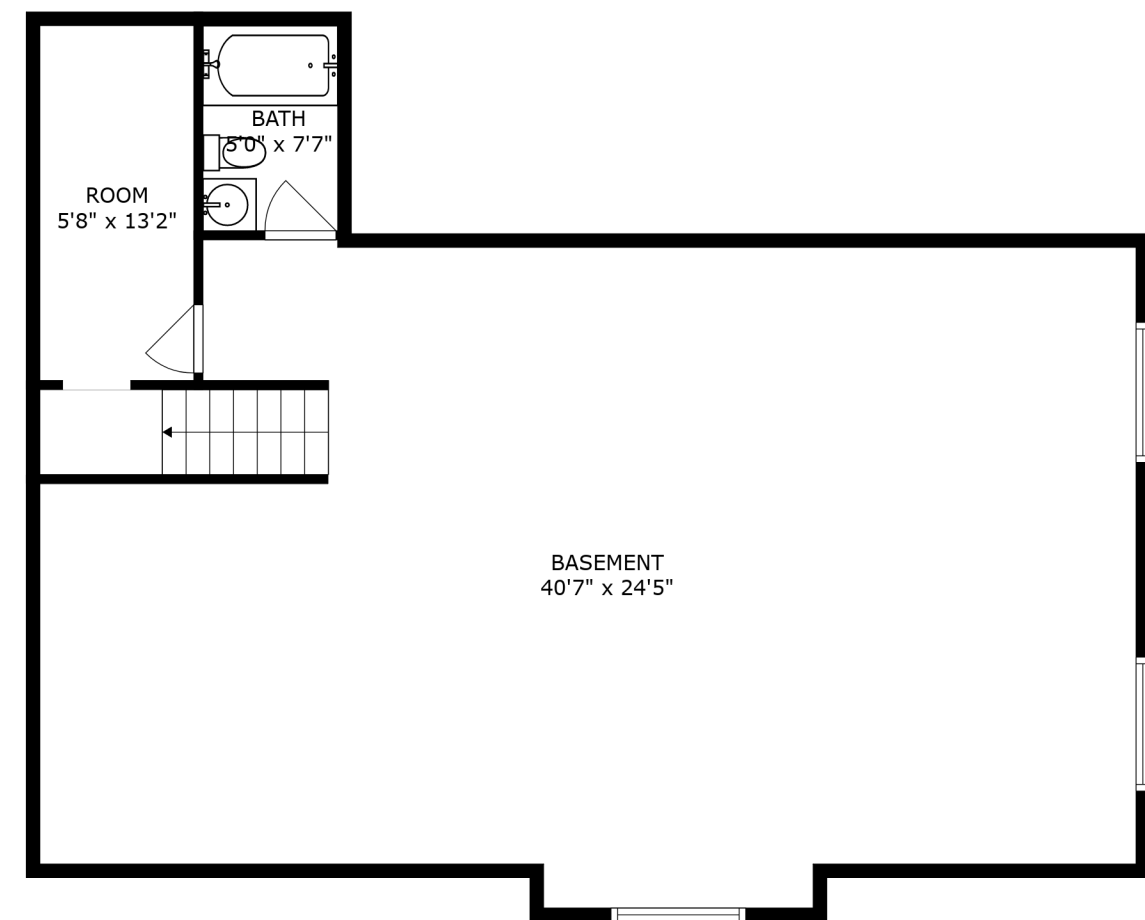

FLOOR 2

PATIO
10'4" x 17'7"

FLOOR 1

SIZES AND DIMENSIONS ARE APPROXIMATE, ACTUAL MAY VARY.

SIZES AND DIMENSIONS ARE APPROXIMATE, ACTUAL MAY VARY.

ROOM
5'8" x 13'2"

BATH

5'0" x 7'7"

BASEMENT
40'7" x 24'5"