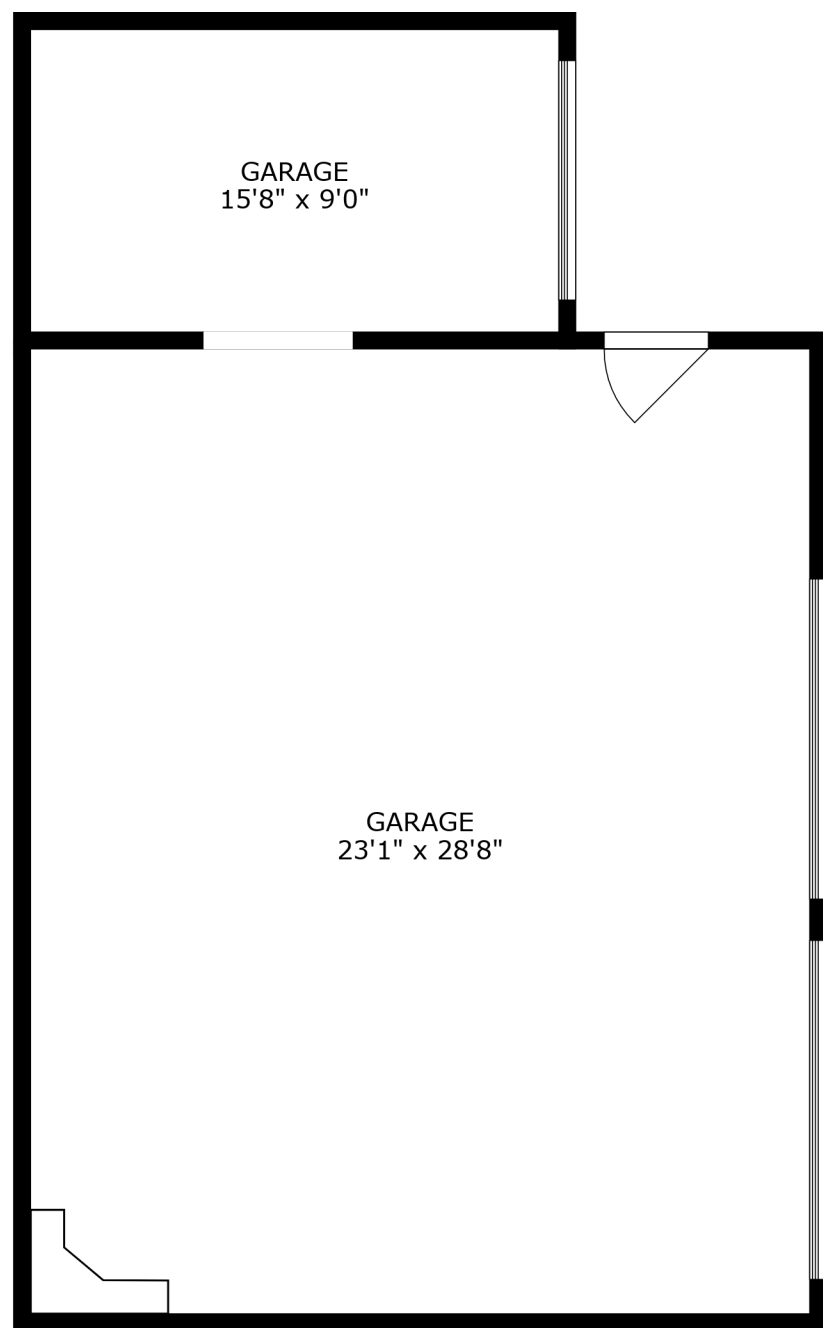

FLOOR 2

PATIO
10'4" x 17'7"

FLOOR 1

SIZES AND DIMENSIONS ARE APPROXIMATE, ACTUAL MAY VARY.

SIZES AND DIMENSIONS ARE APPROXIMATE, ACTUAL MAY VARY.

ROOM
5'8" x 13'2"

BATH

5'0" x 7'7"

BASEMENT
40'7" x 24'5"