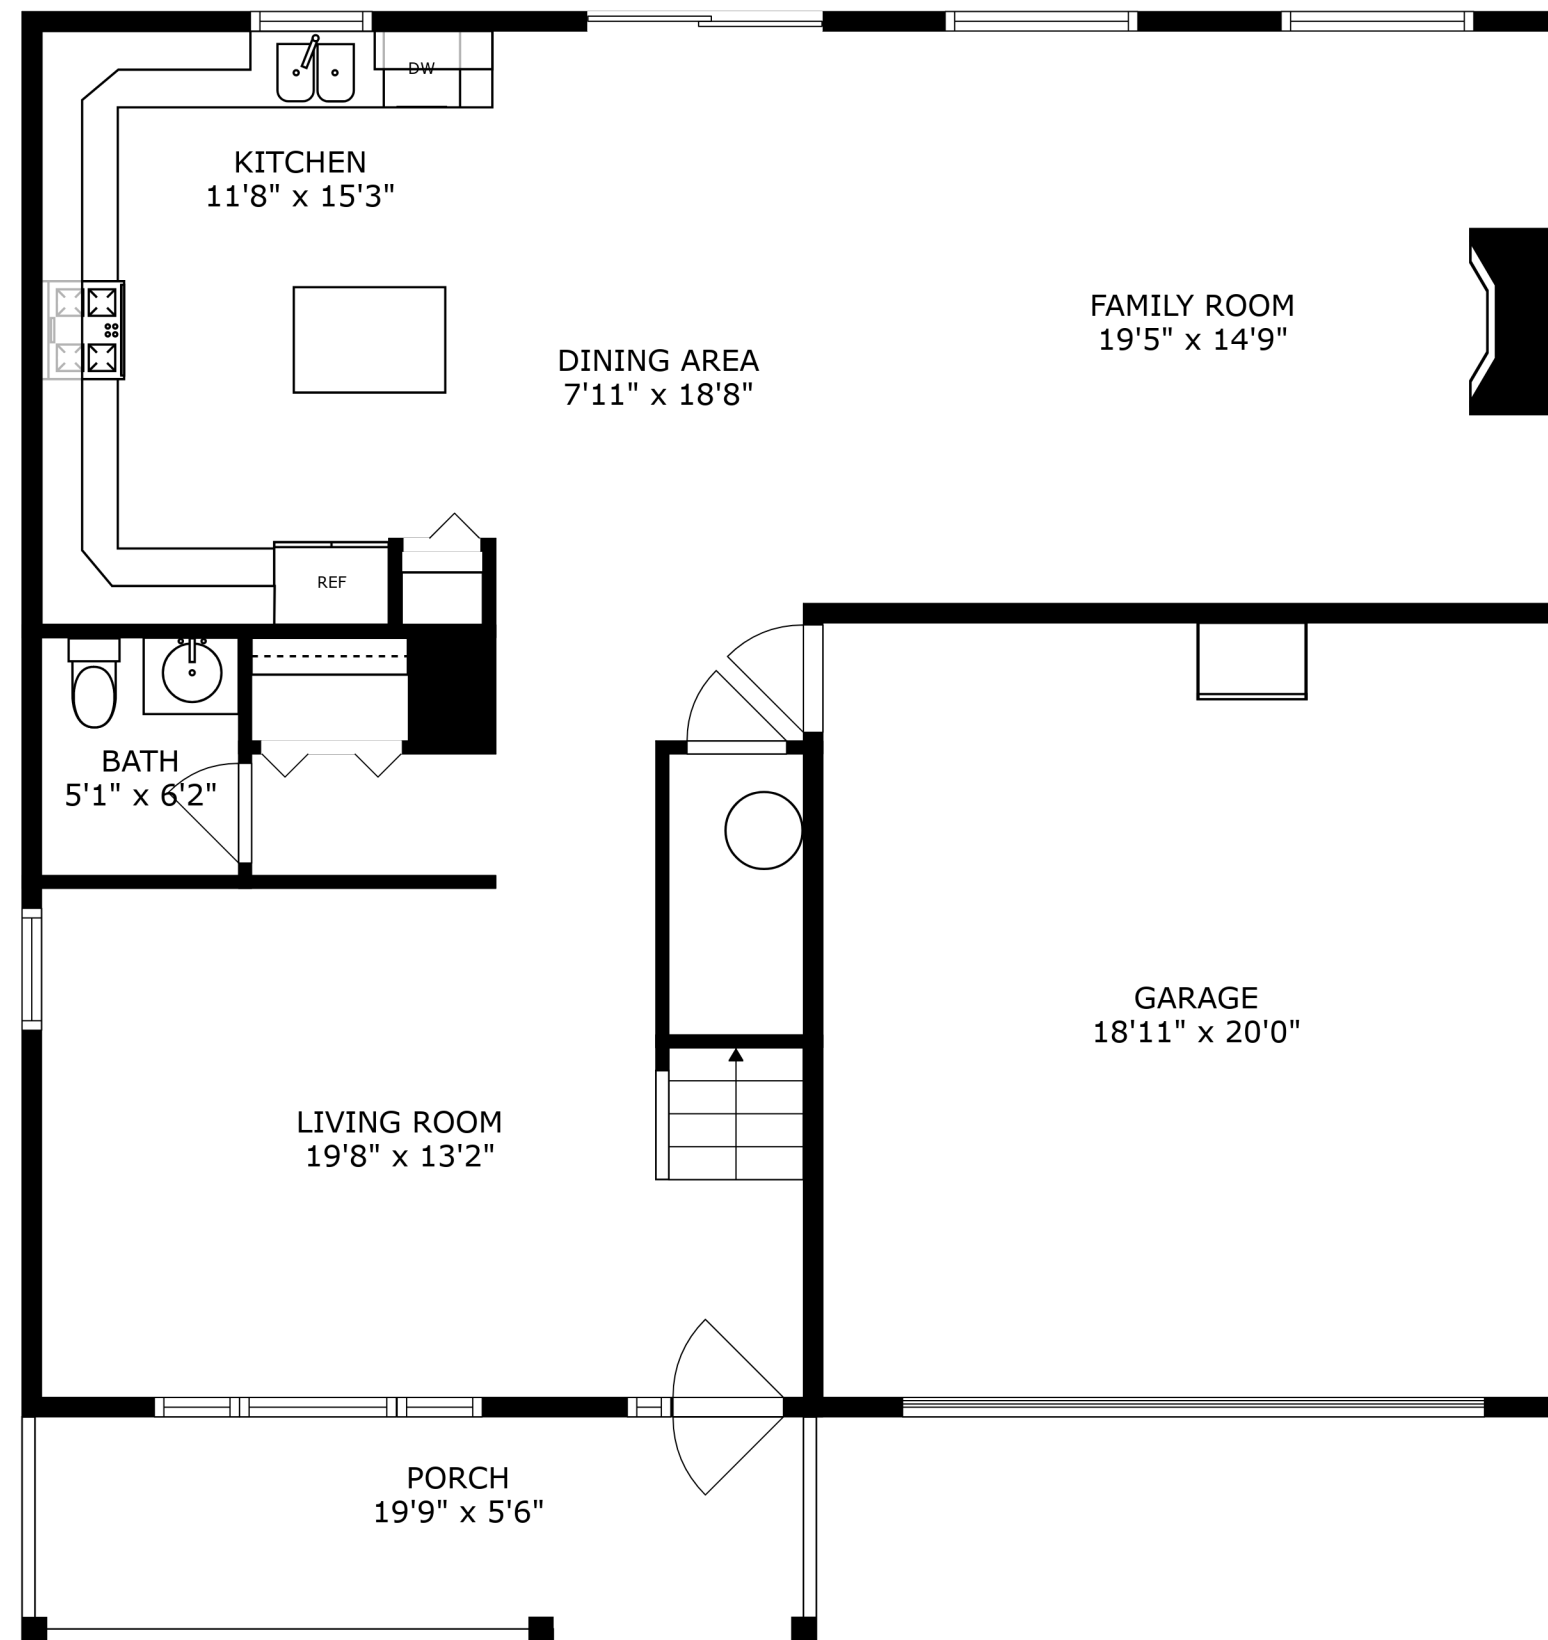

PATIO
17'9" x 18'4"

FLOOR 1

FLOOR 2

SIZES AND DIMENSIONS ARE APPROXIMATE, ACTUAL MAY VARY.

PATIO
17'9" x 18'4"

SIZES AND DIMENSIONS ARE APPROXIMATE, ACTUAL MAY VARY.