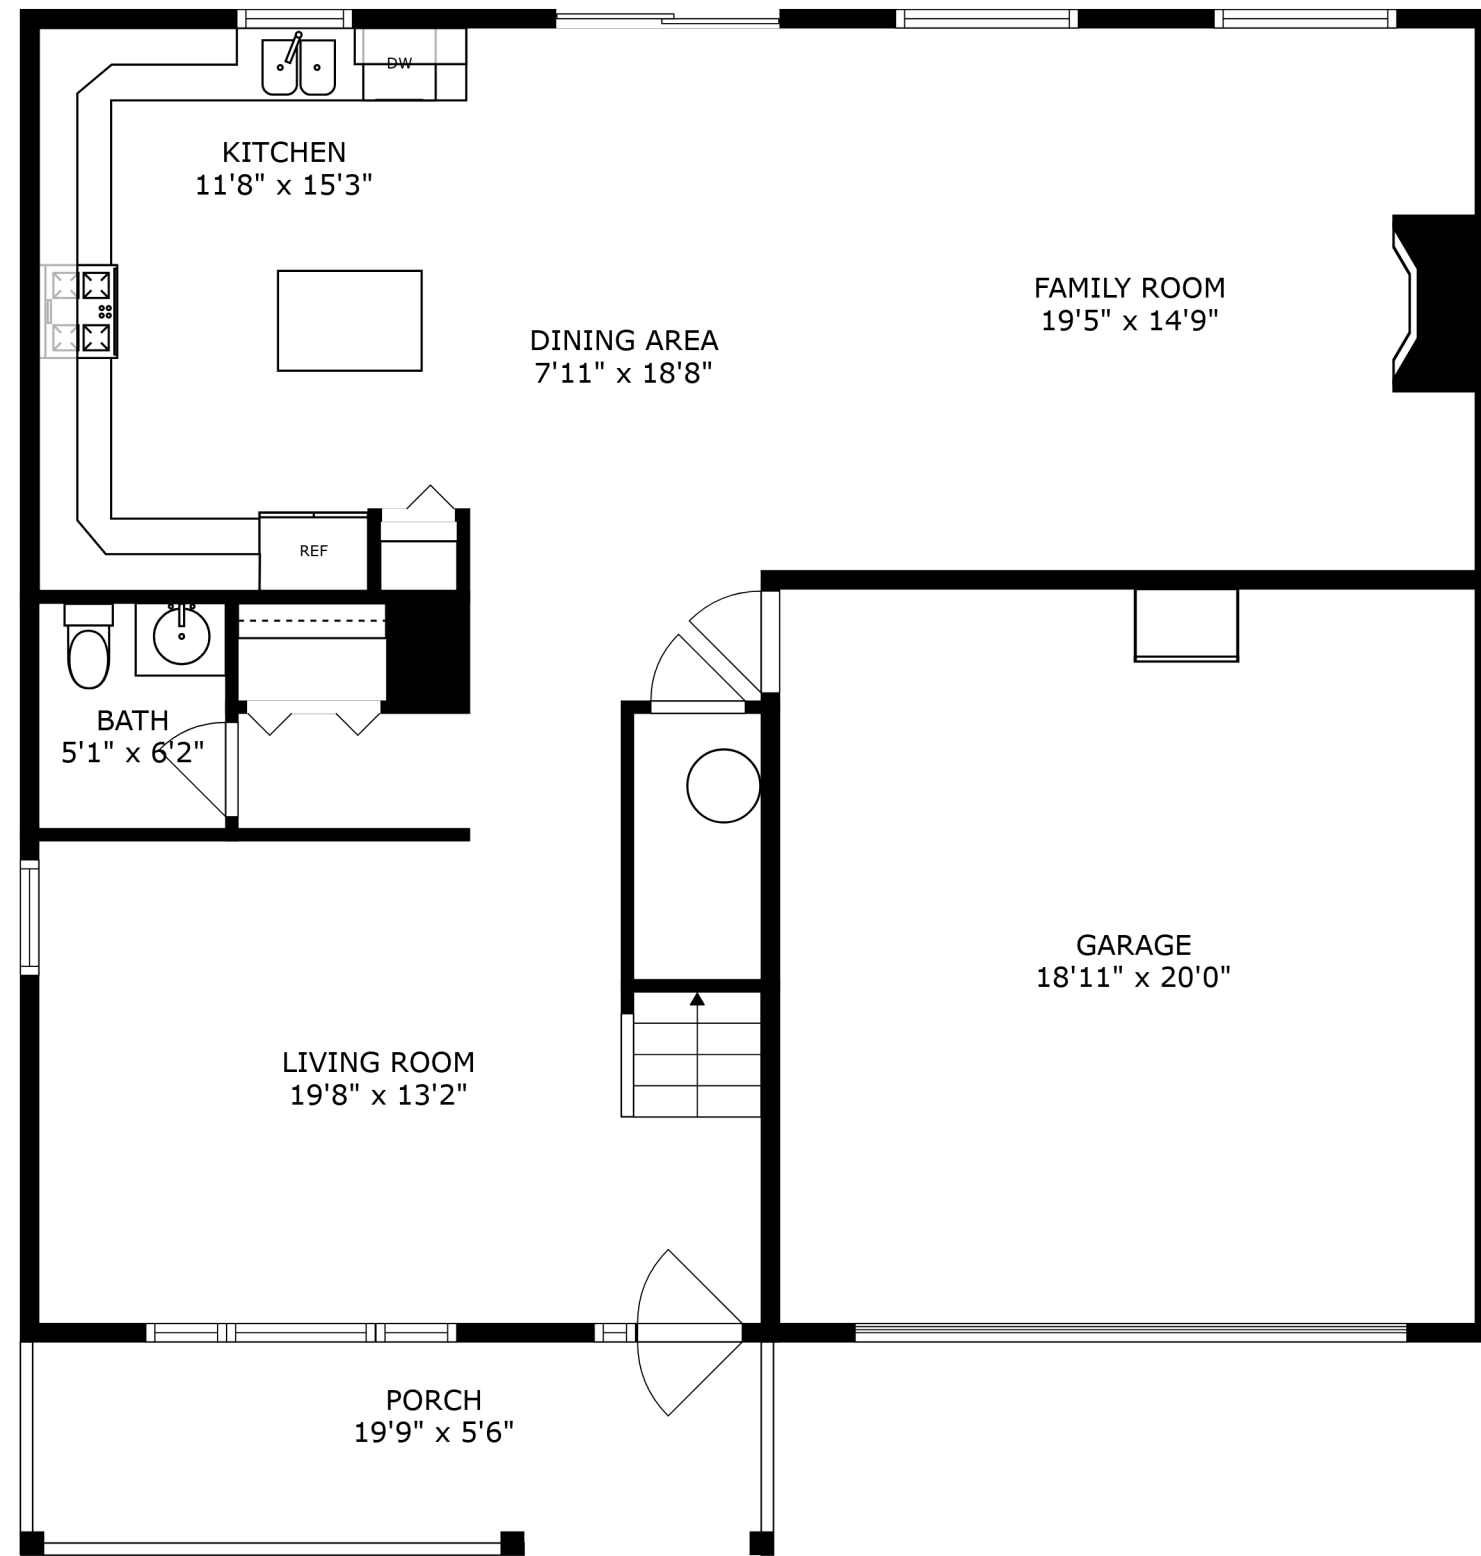

PATIO
17'9" x 18'4"

FLOOR 1

FLOOR 2

SIZES AND DIMENSIONS ARE APPROXIMATE, ACTUAL MAY VARY.

PATIO
17'9" x 18'4"

SIZES AND DIMENSIONS ARE APPROXIMATE, ACTUAL MAY VARY.