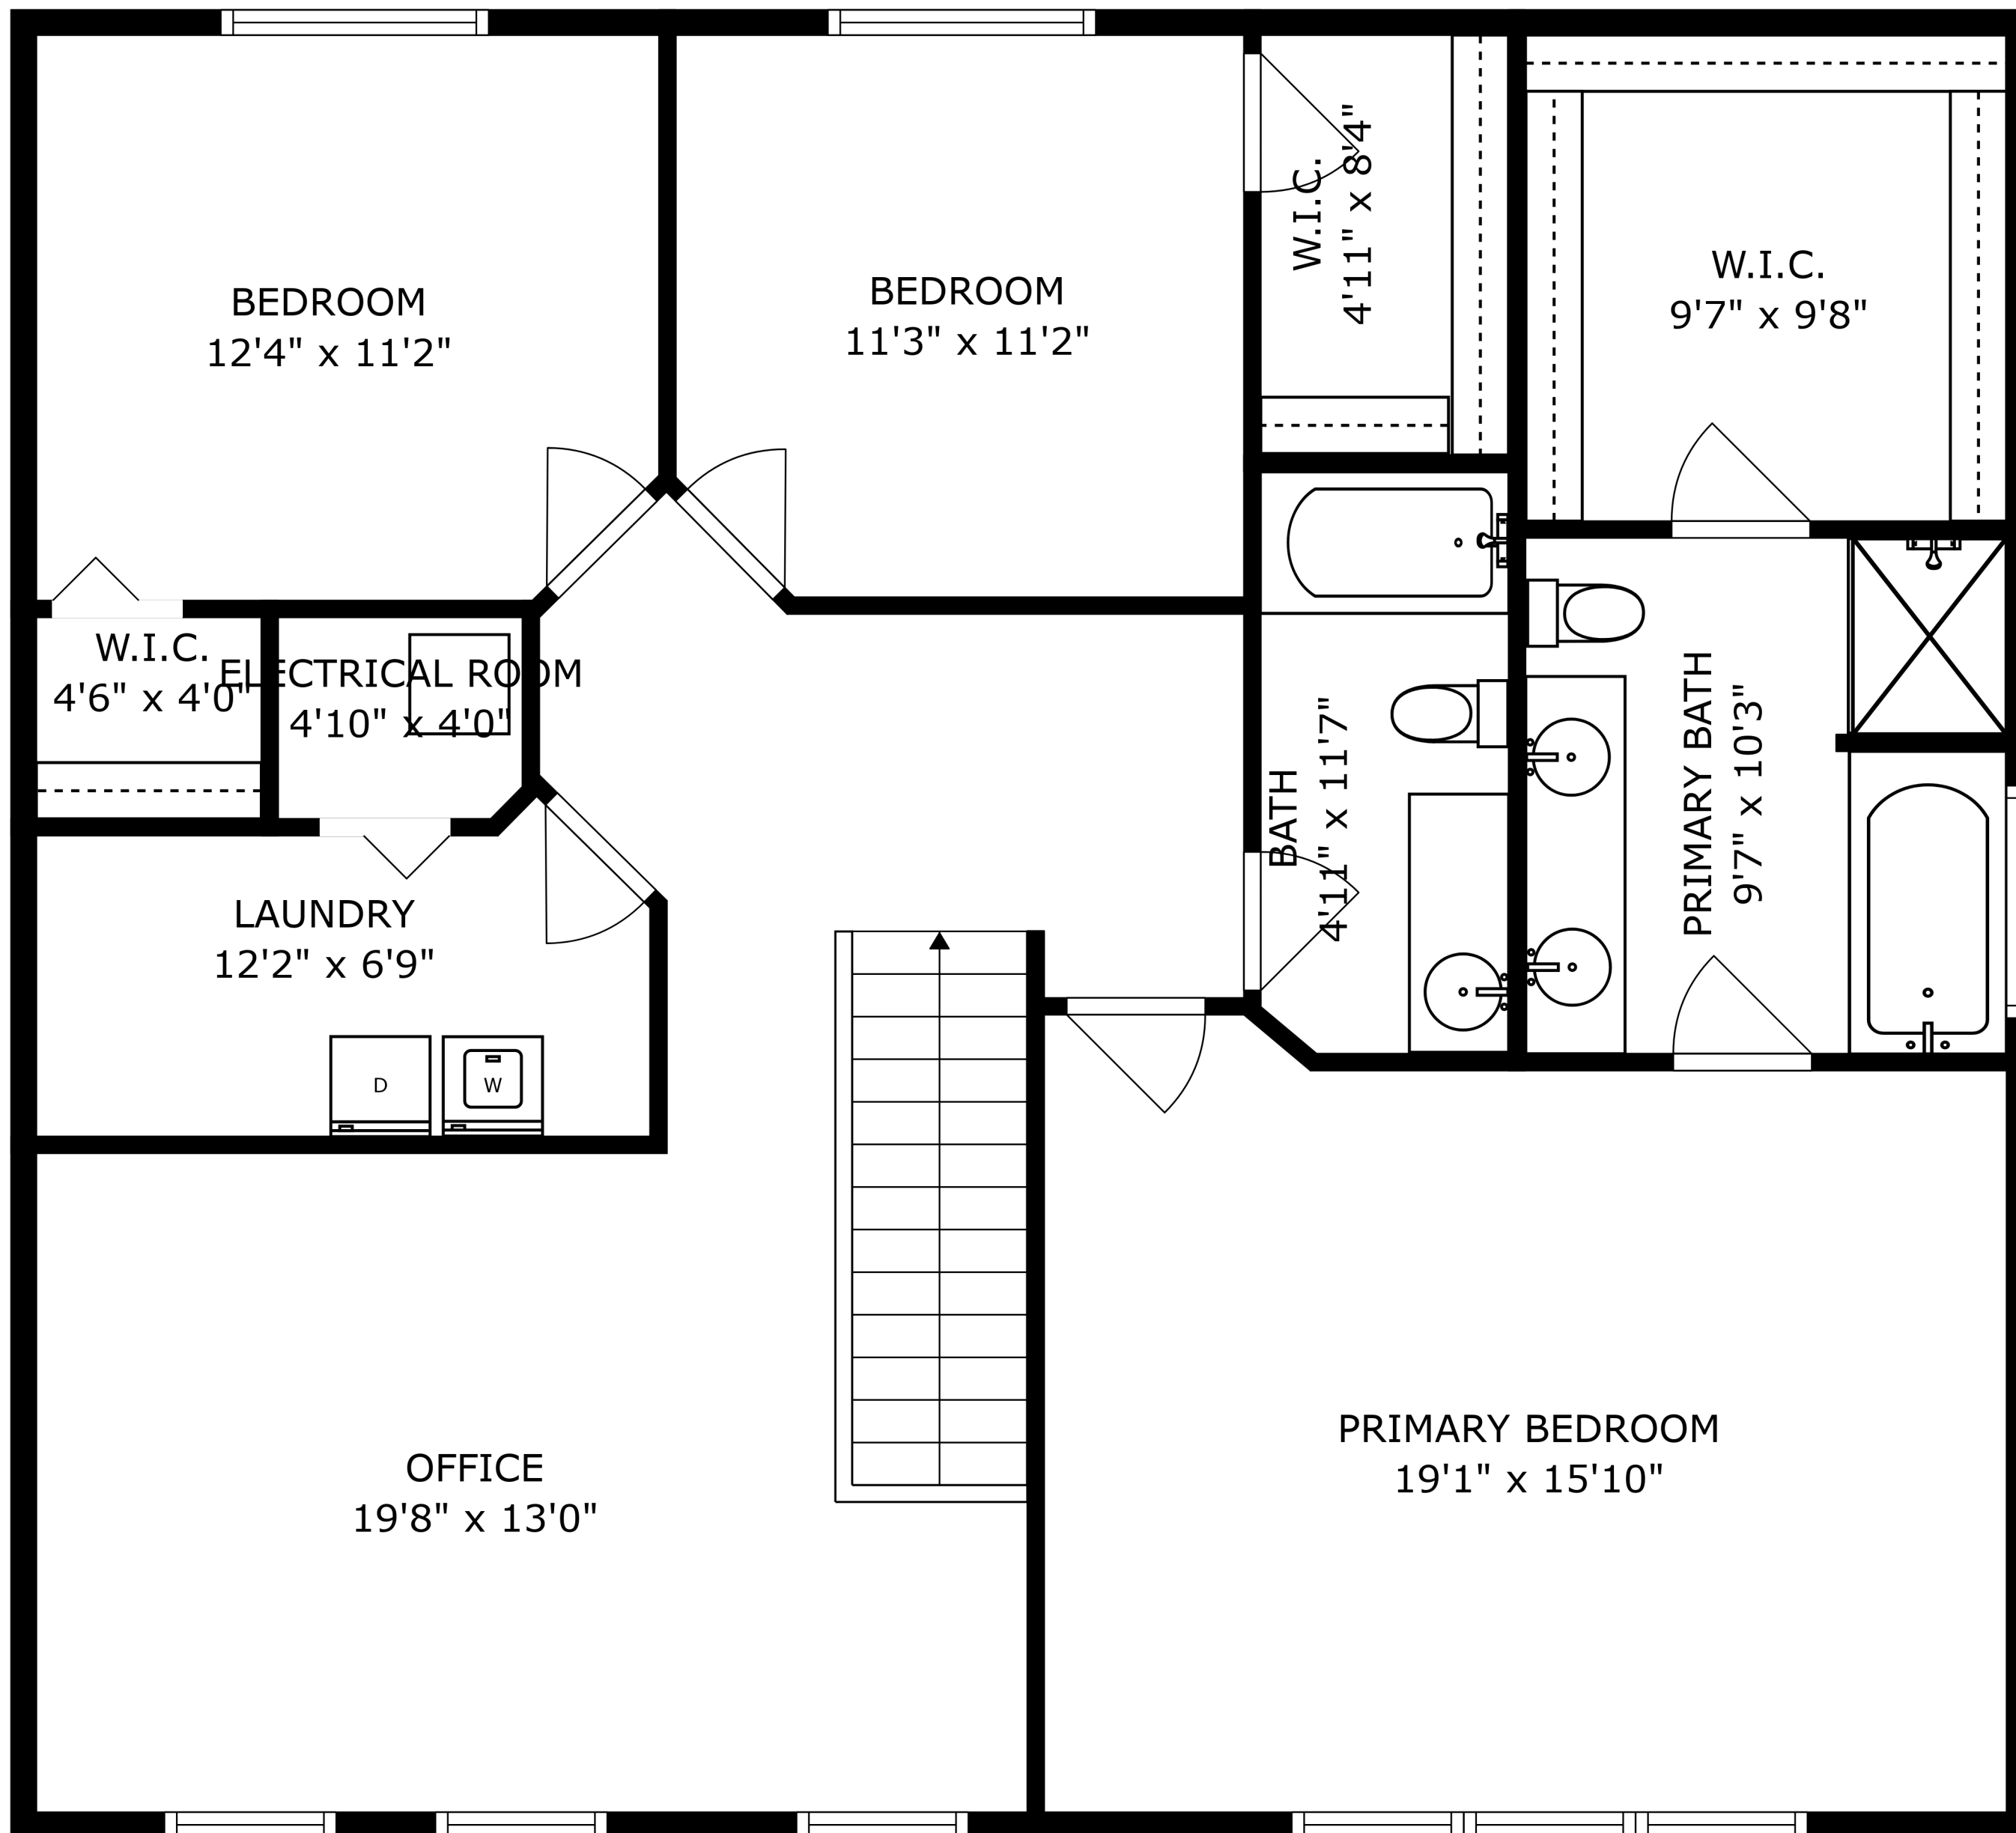

PATIO
17'9" x 18'4"

FLOOR 1

FLOOR 2

SIZES AND DIMENSIONS ARE APPROXIMATE, ACTUAL MAY VARY.

PATIO
17'9" x 18'4"

SIZES AND DIMENSIONS ARE APPROXIMATE, ACTUAL MAY VARY.