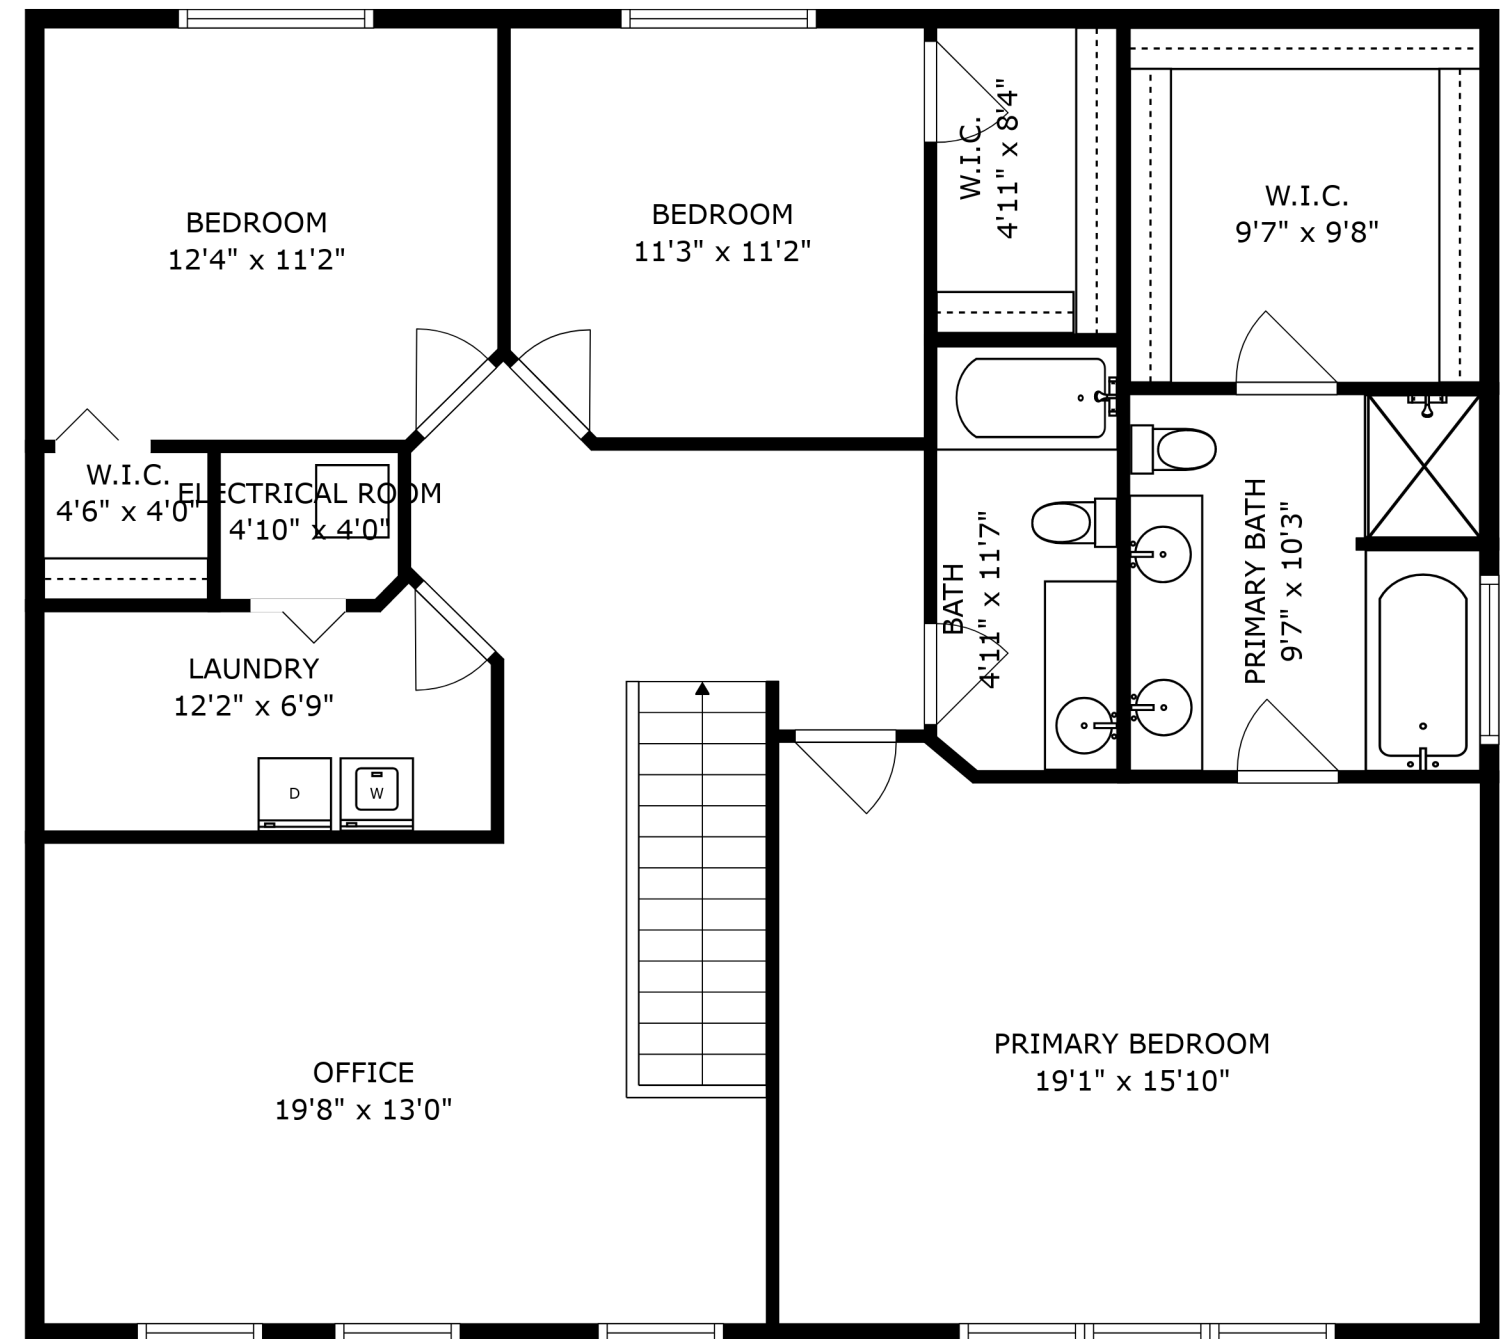

PATIO
17'9" x 18'4"

FLOOR 1

FLOOR 2

SIZES AND DIMENSIONS ARE APPROXIMATE, ACTUAL MAY VARY.

PATIO
17'9" x 18'4"

SIZES AND DIMENSIONS ARE APPROXIMATE, ACTUAL MAY VARY.