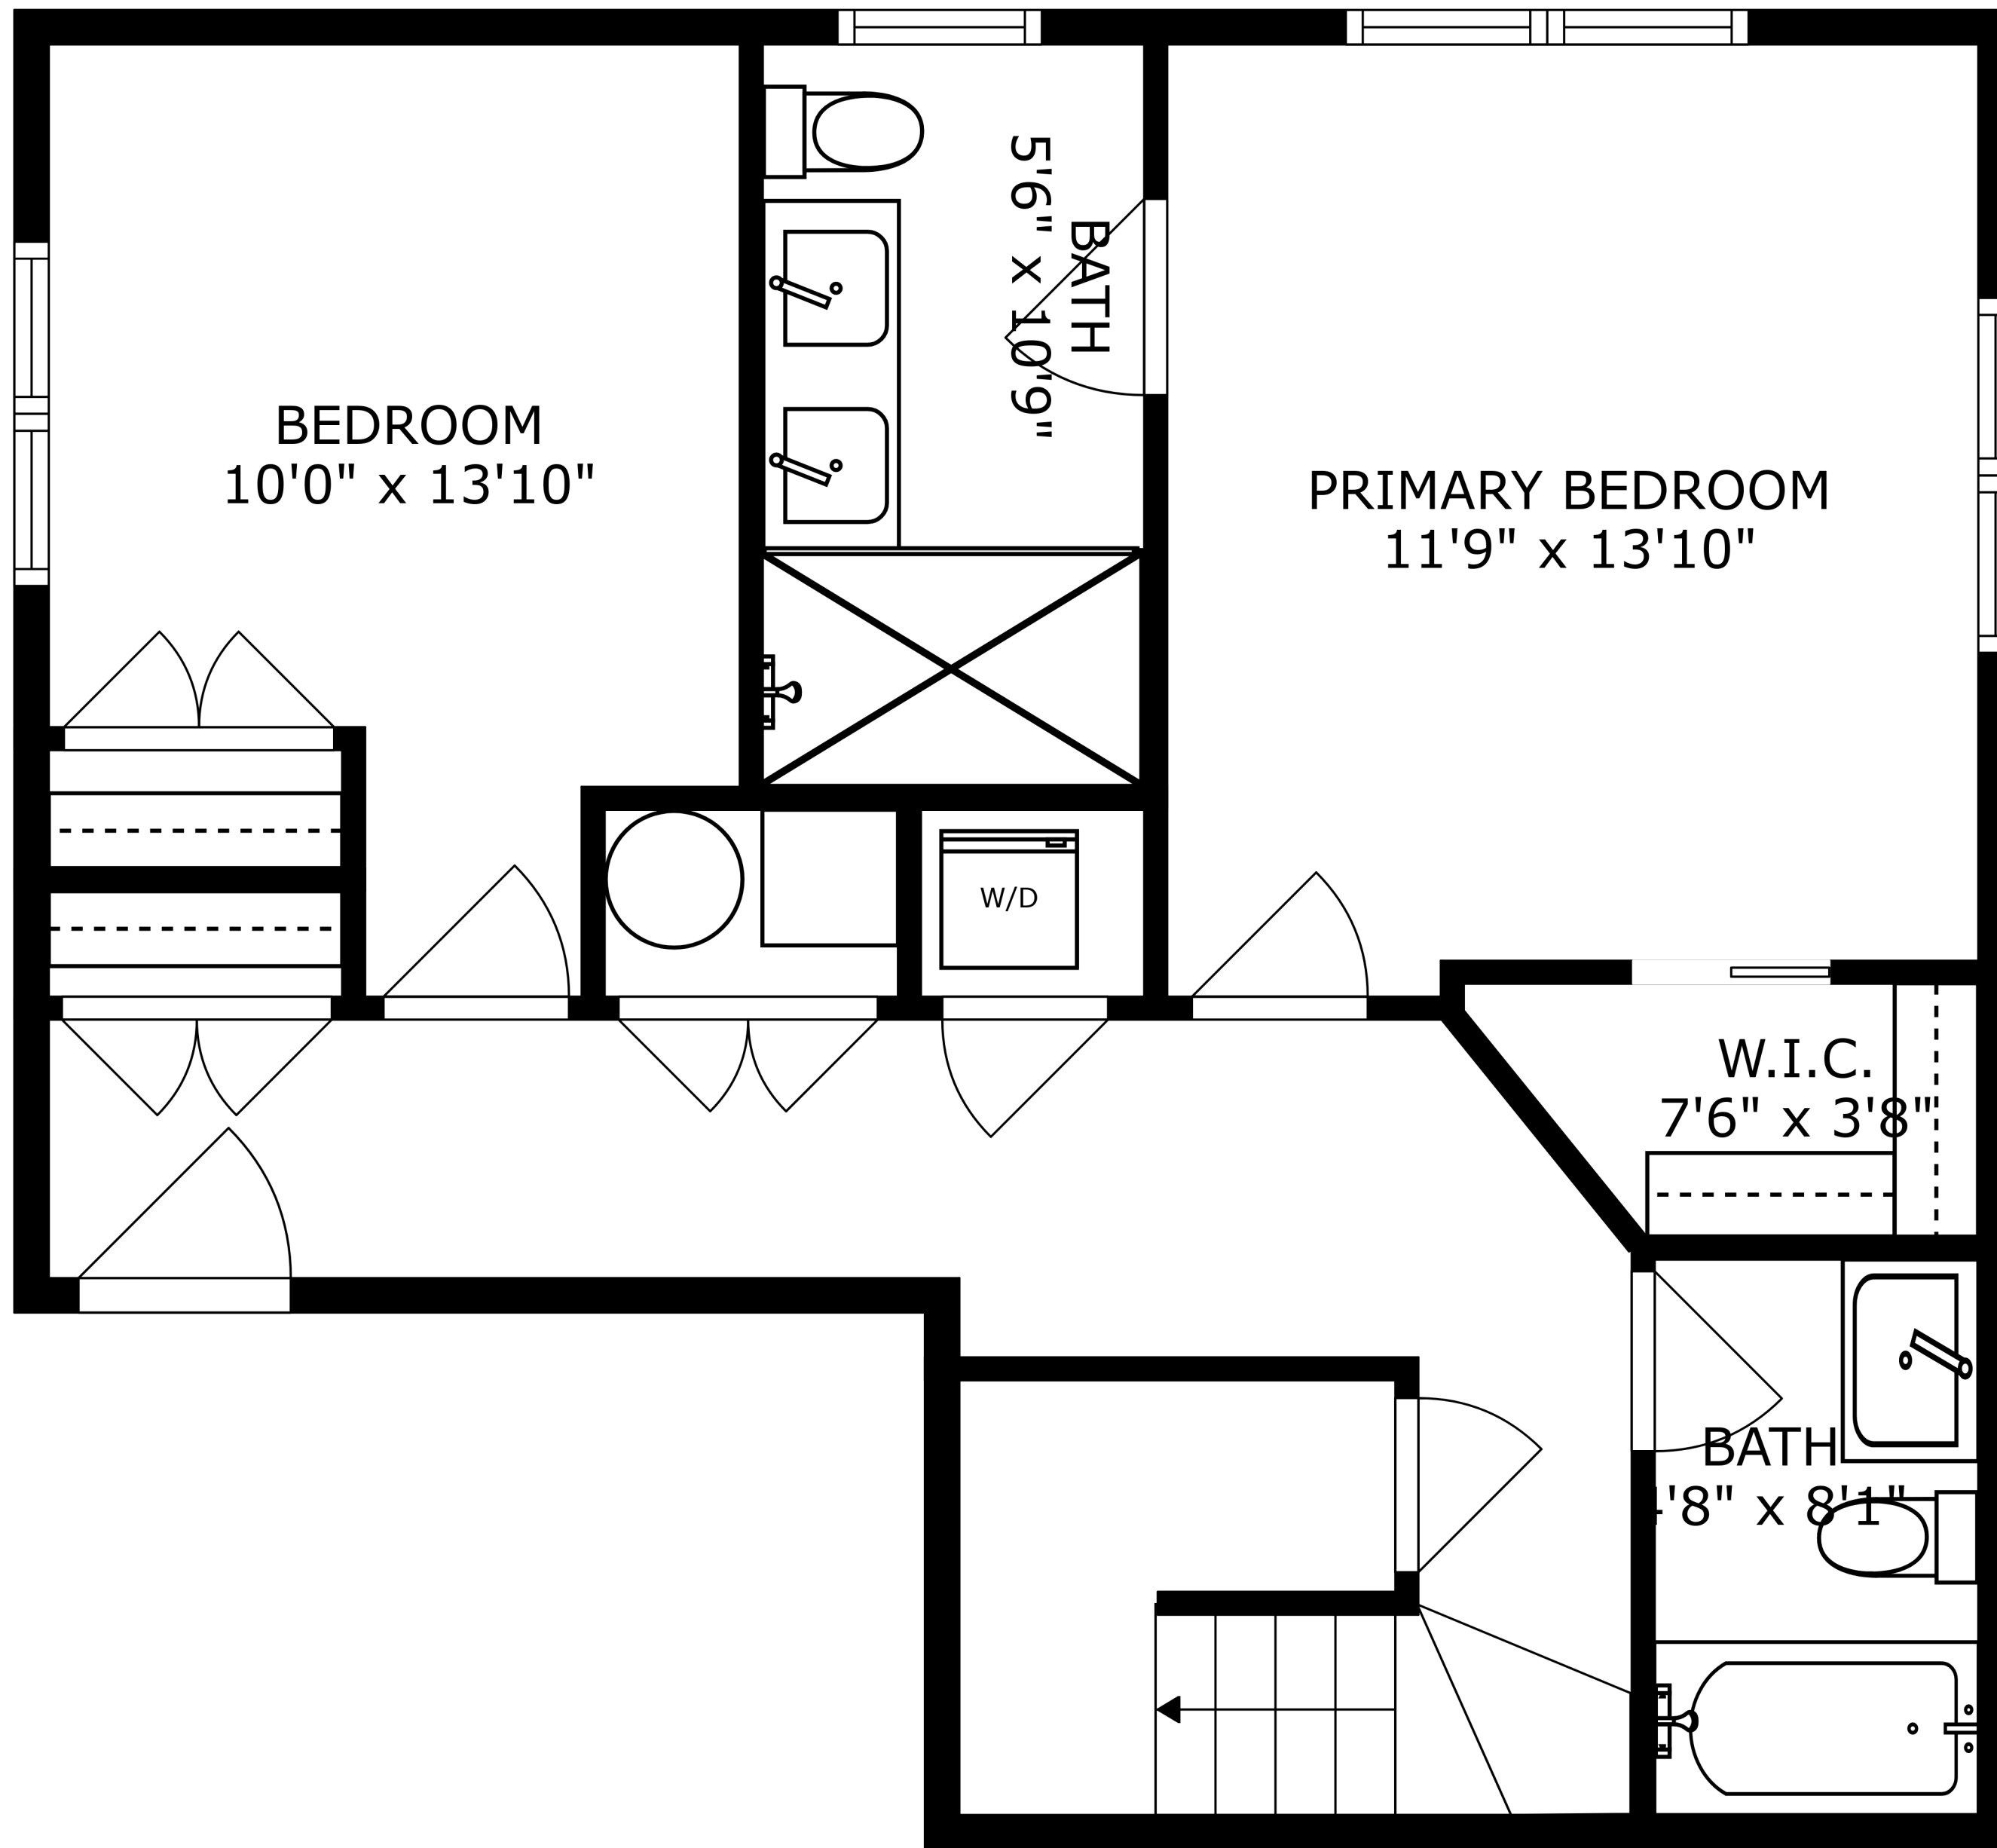

SIZES AND DIMENSIONS ARE APPROXIMATE, ACTUAL MAY VARY.

SIZES AND DIMENSIONS ARE APPROXIMATE, ACTUAL MAY VARY.

BEDROOM
10'0" x 13'10"

BATH
5'6" x 10'9"

PRIMARY BEDROOM
11'9" x 13'10"

W/D

W.I.C.
7'6" x 3'8"

BATH
7'8" x 8'1"