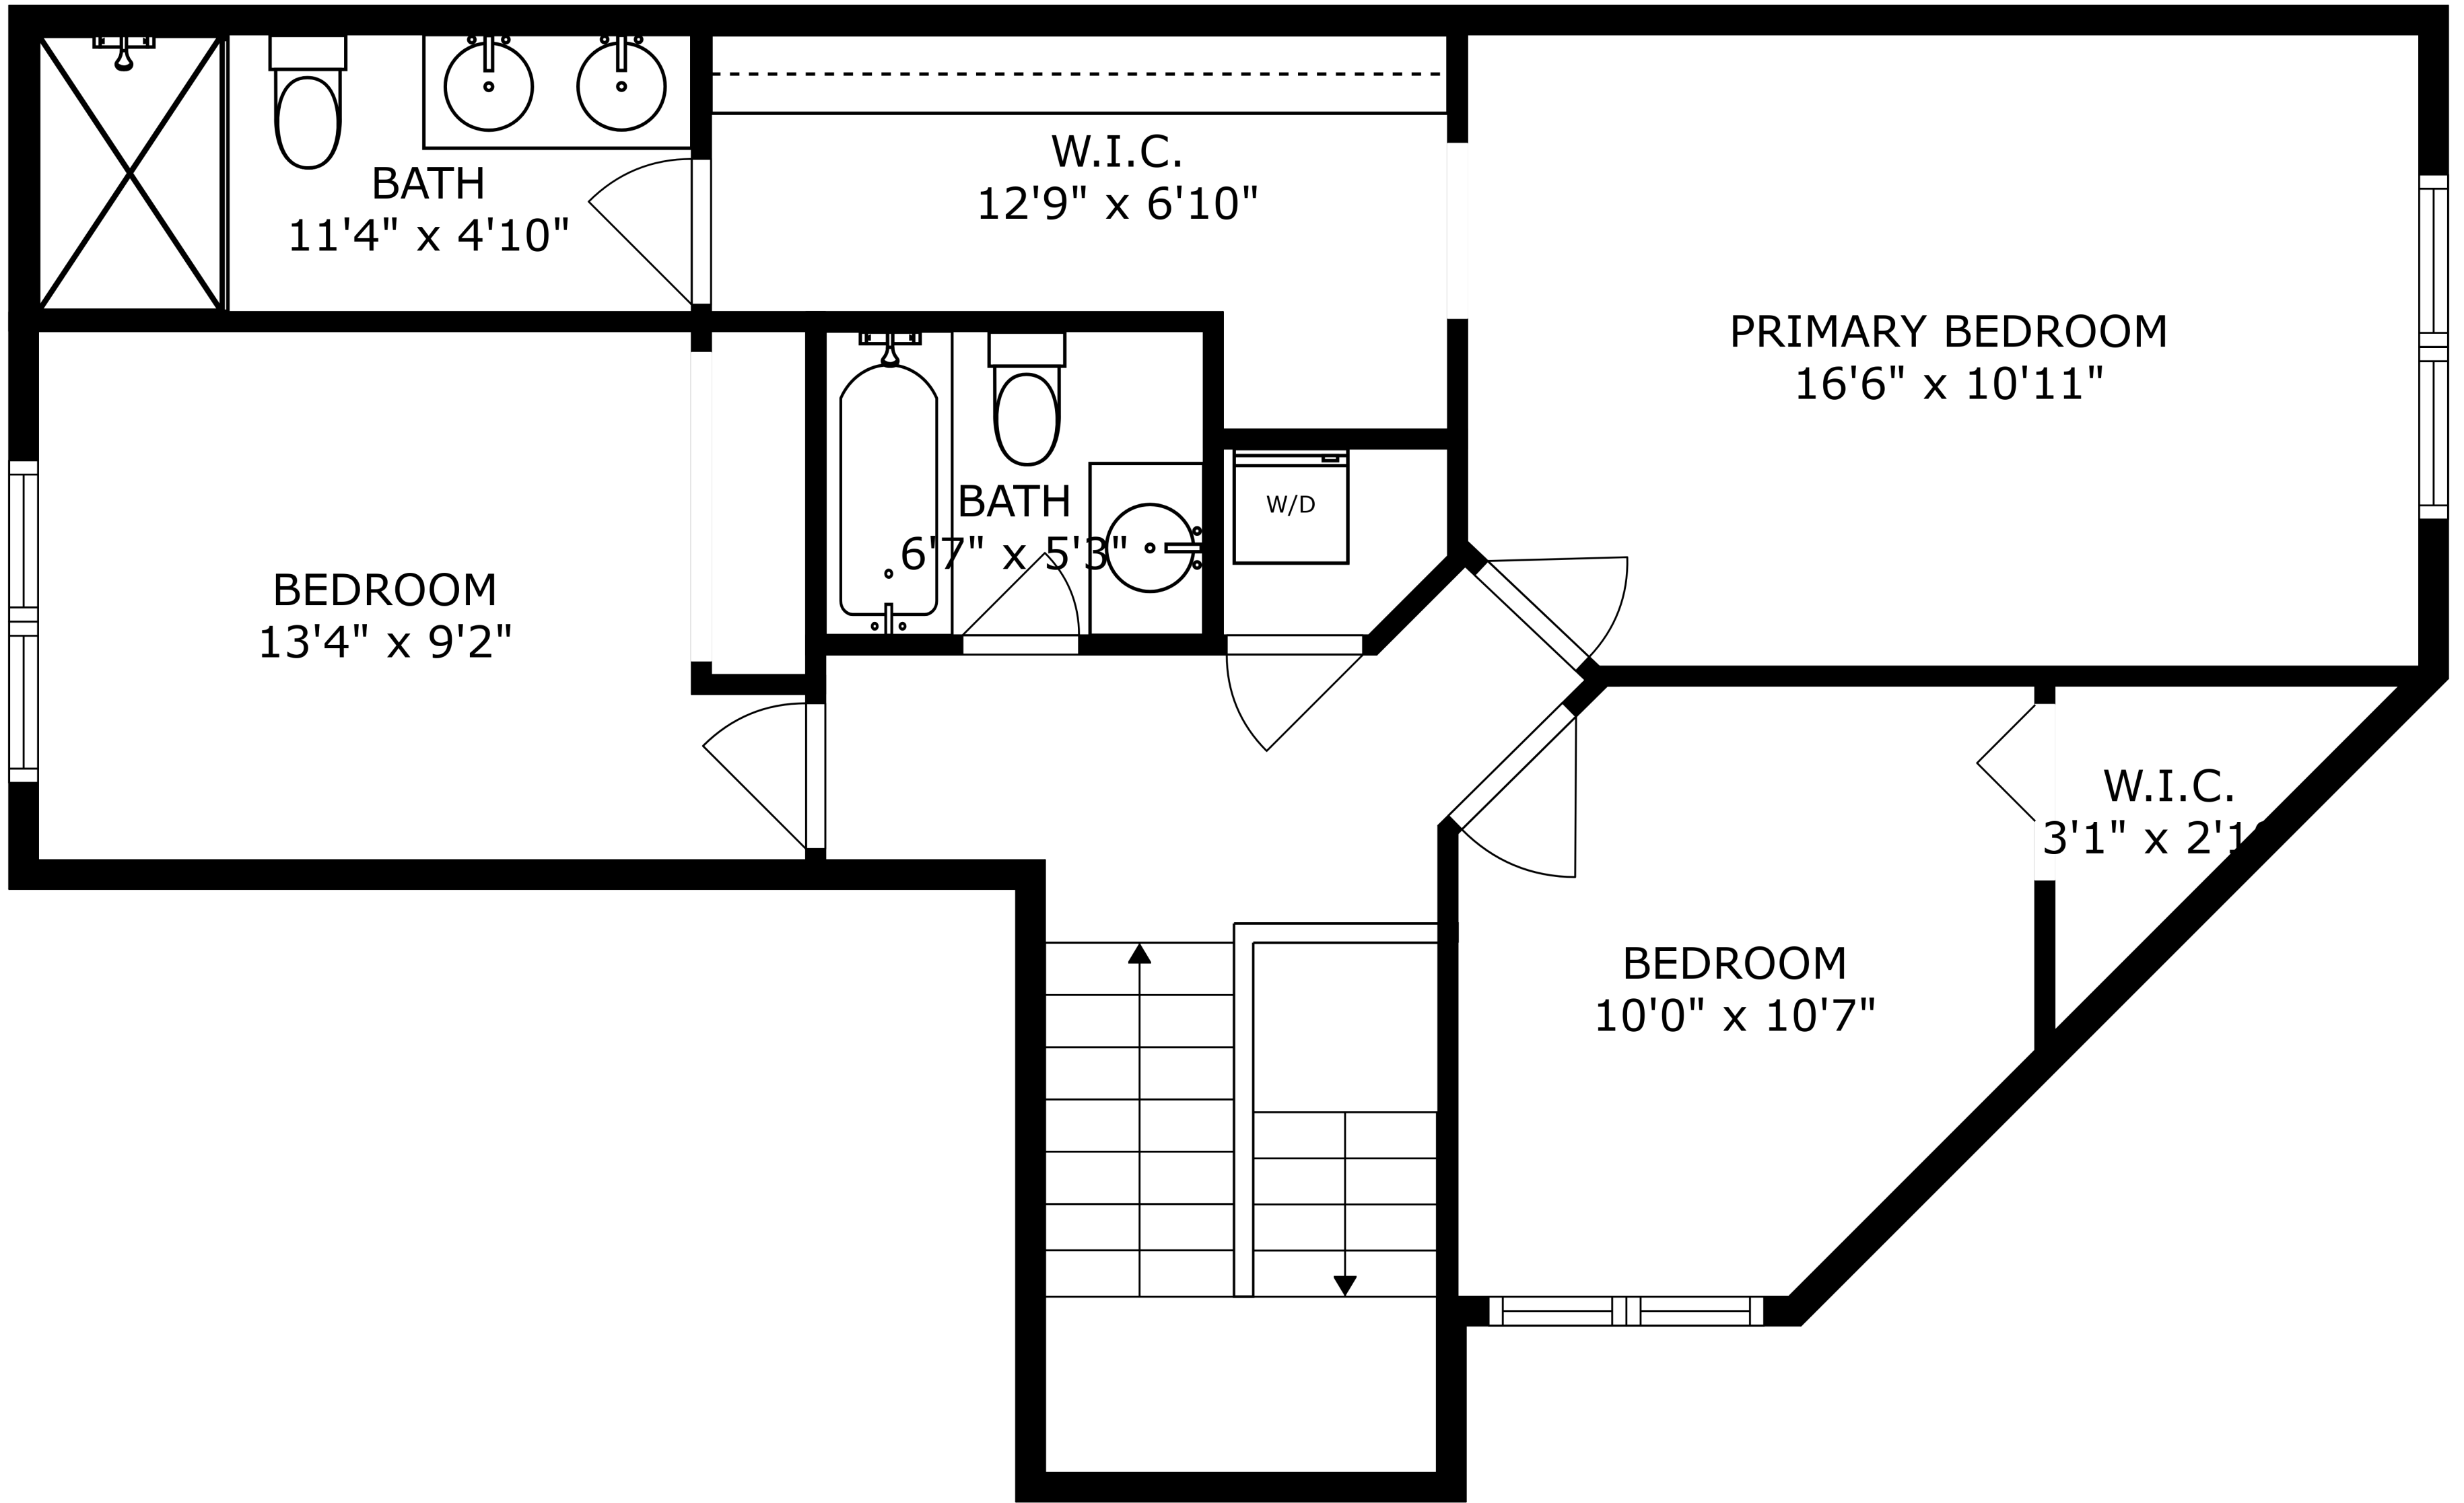

PATIO  
21'6" x 23'2"

SIZES AND DIMENSIONS ARE APPROXIMATE, ACTUAL MAY VARY.

SIZES AND DIMENSIONS ARE APPROXIMATE, ACTUAL MAY VARY.

PATIO  
21'6" x 23'2"

SIZES AND DIMENSIONS ARE APPROXIMATE, ACTUAL MAY VARY.