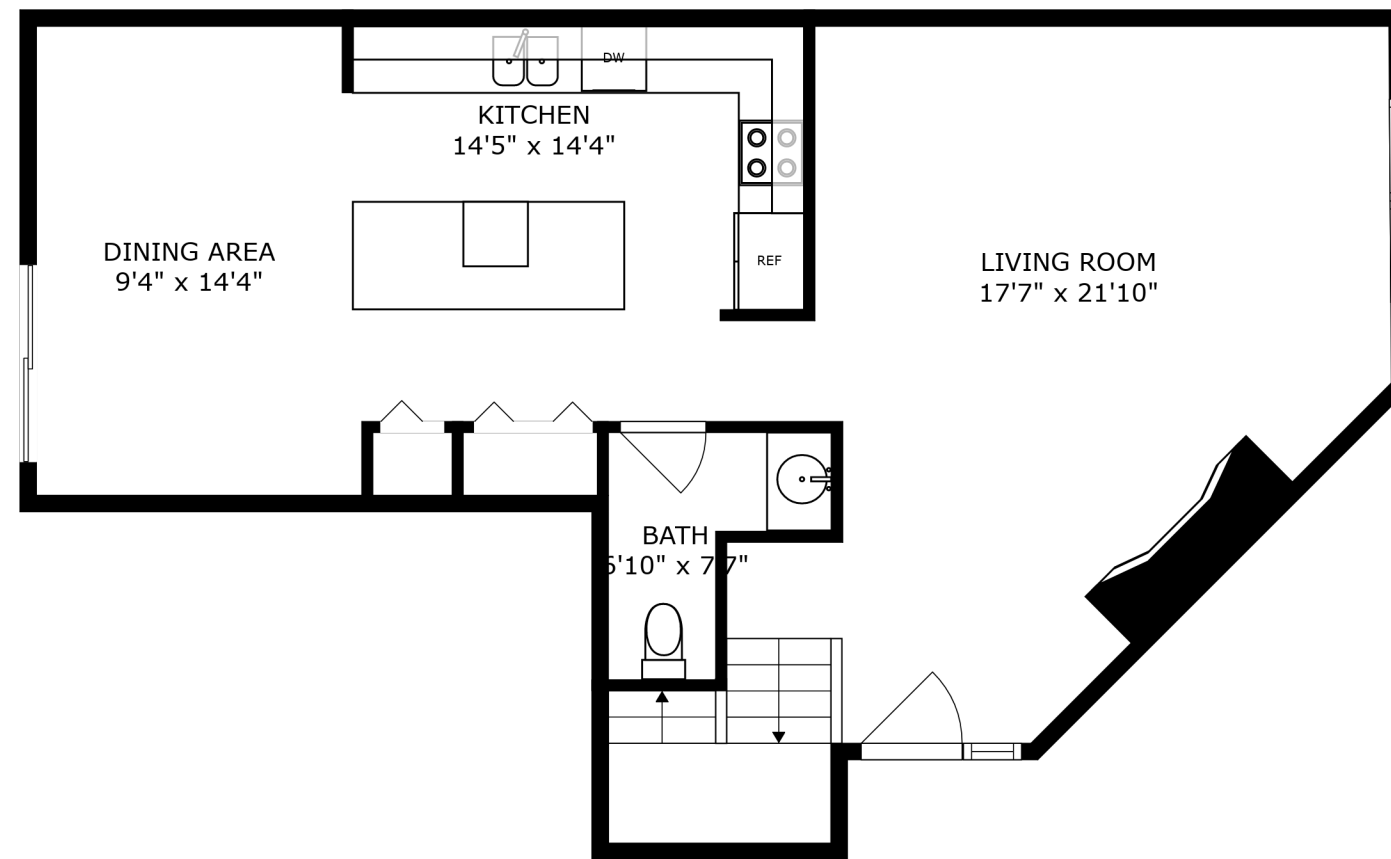

PATIO  
21'6" x 23'2"

SIZES AND DIMENSIONS ARE APPROXIMATE, ACTUAL MAY VARY.

SIZES AND DIMENSIONS ARE APPROXIMATE, ACTUAL MAY VARY.

PATIO  
21'6" x 23'2"

SIZES AND DIMENSIONS ARE APPROXIMATE, ACTUAL MAY VARY.