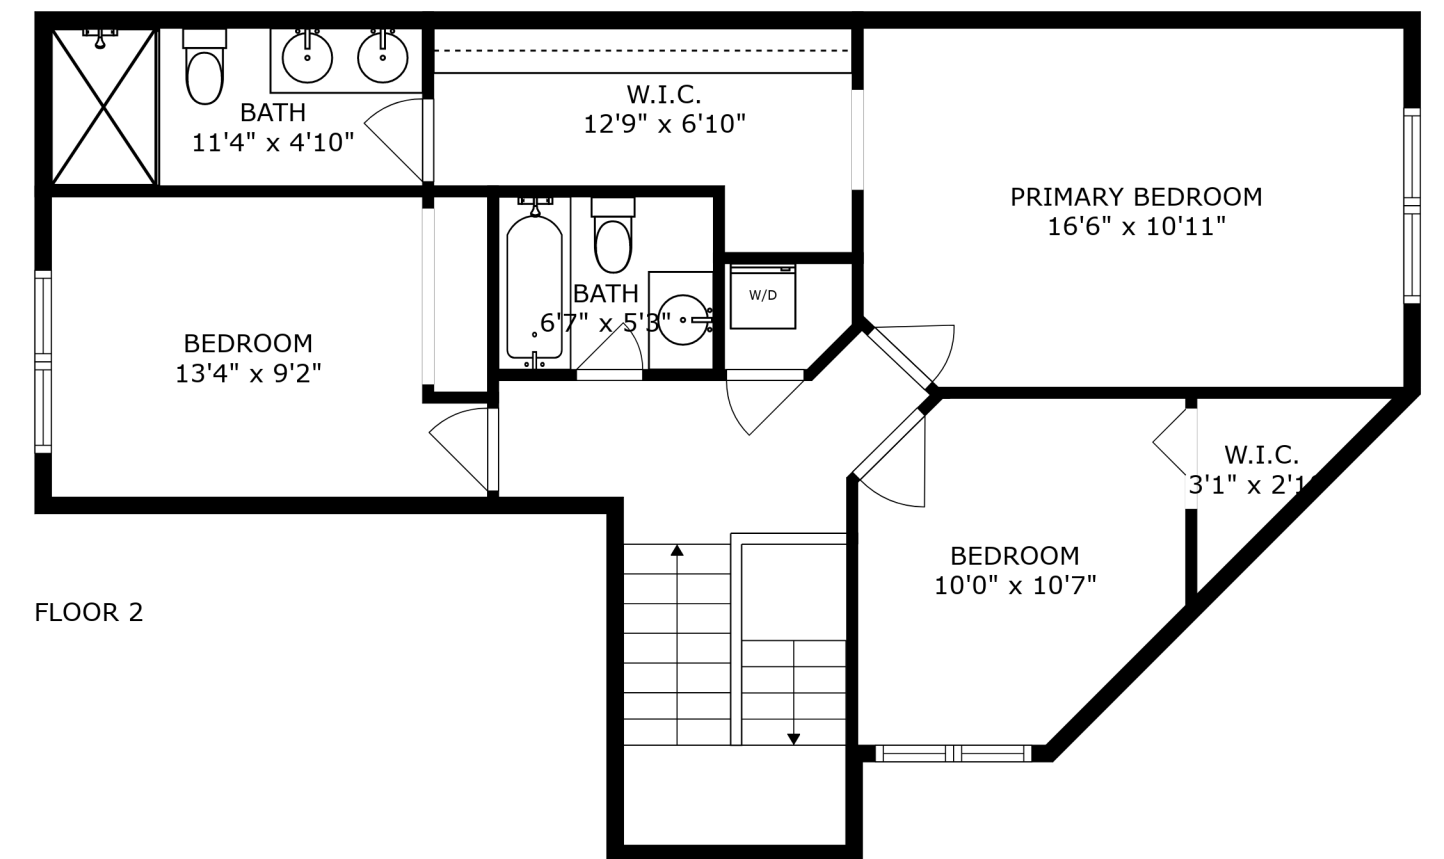

PATIO  
21'6" x 23'2"

SIZES AND DIMENSIONS ARE APPROXIMATE, ACTUAL MAY VARY.

SIZES AND DIMENSIONS ARE APPROXIMATE, ACTUAL MAY VARY.

PATIO  
21'6" x 23'2"

SIZES AND DIMENSIONS ARE APPROXIMATE, ACTUAL MAY VARY.