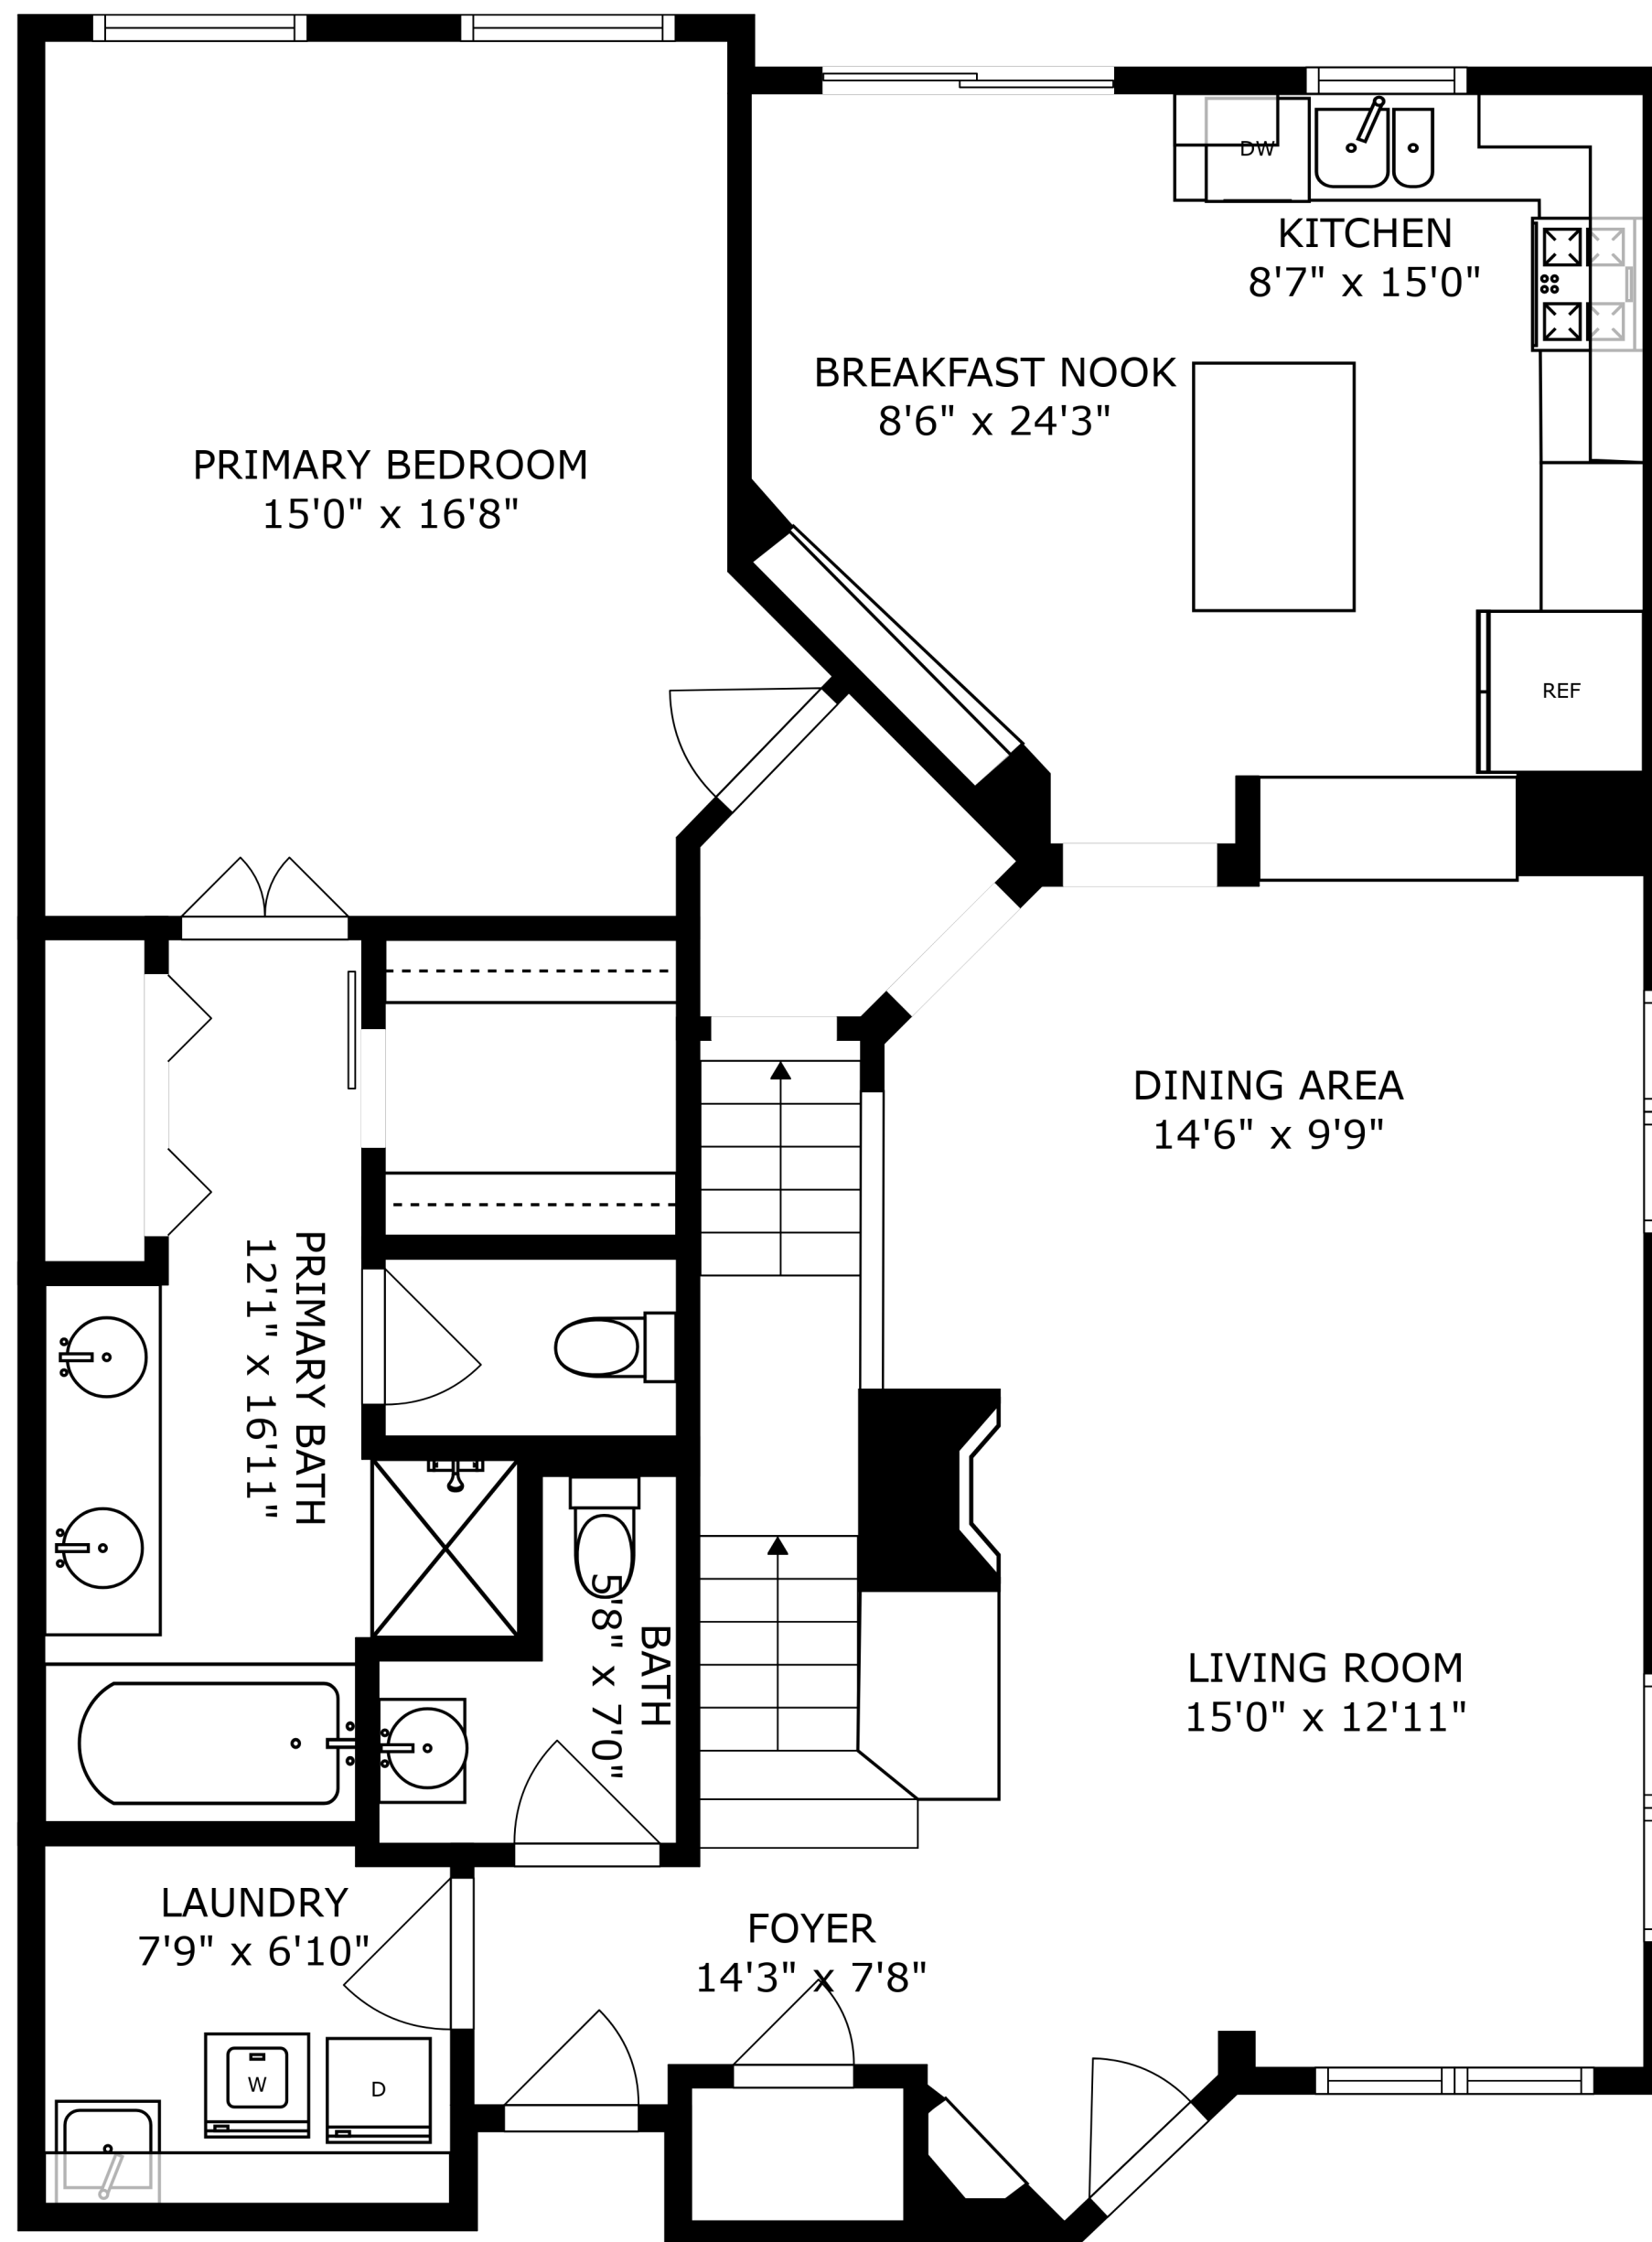

FLOOR 1

FLOOR 2

FLOOR 3

SIZES AND DIMENSIONS ARE APPROXIMATE, ACTUAL MAY VARY.

SIZES AND DIMENSIONS ARE APPROXIMATE, ACTUAL MAY VARY.

RECREATION ROOM  
29'11" x 39'5"

BATH  
4'10" x 9'3"

ROOM  
8'9" x 9'3"