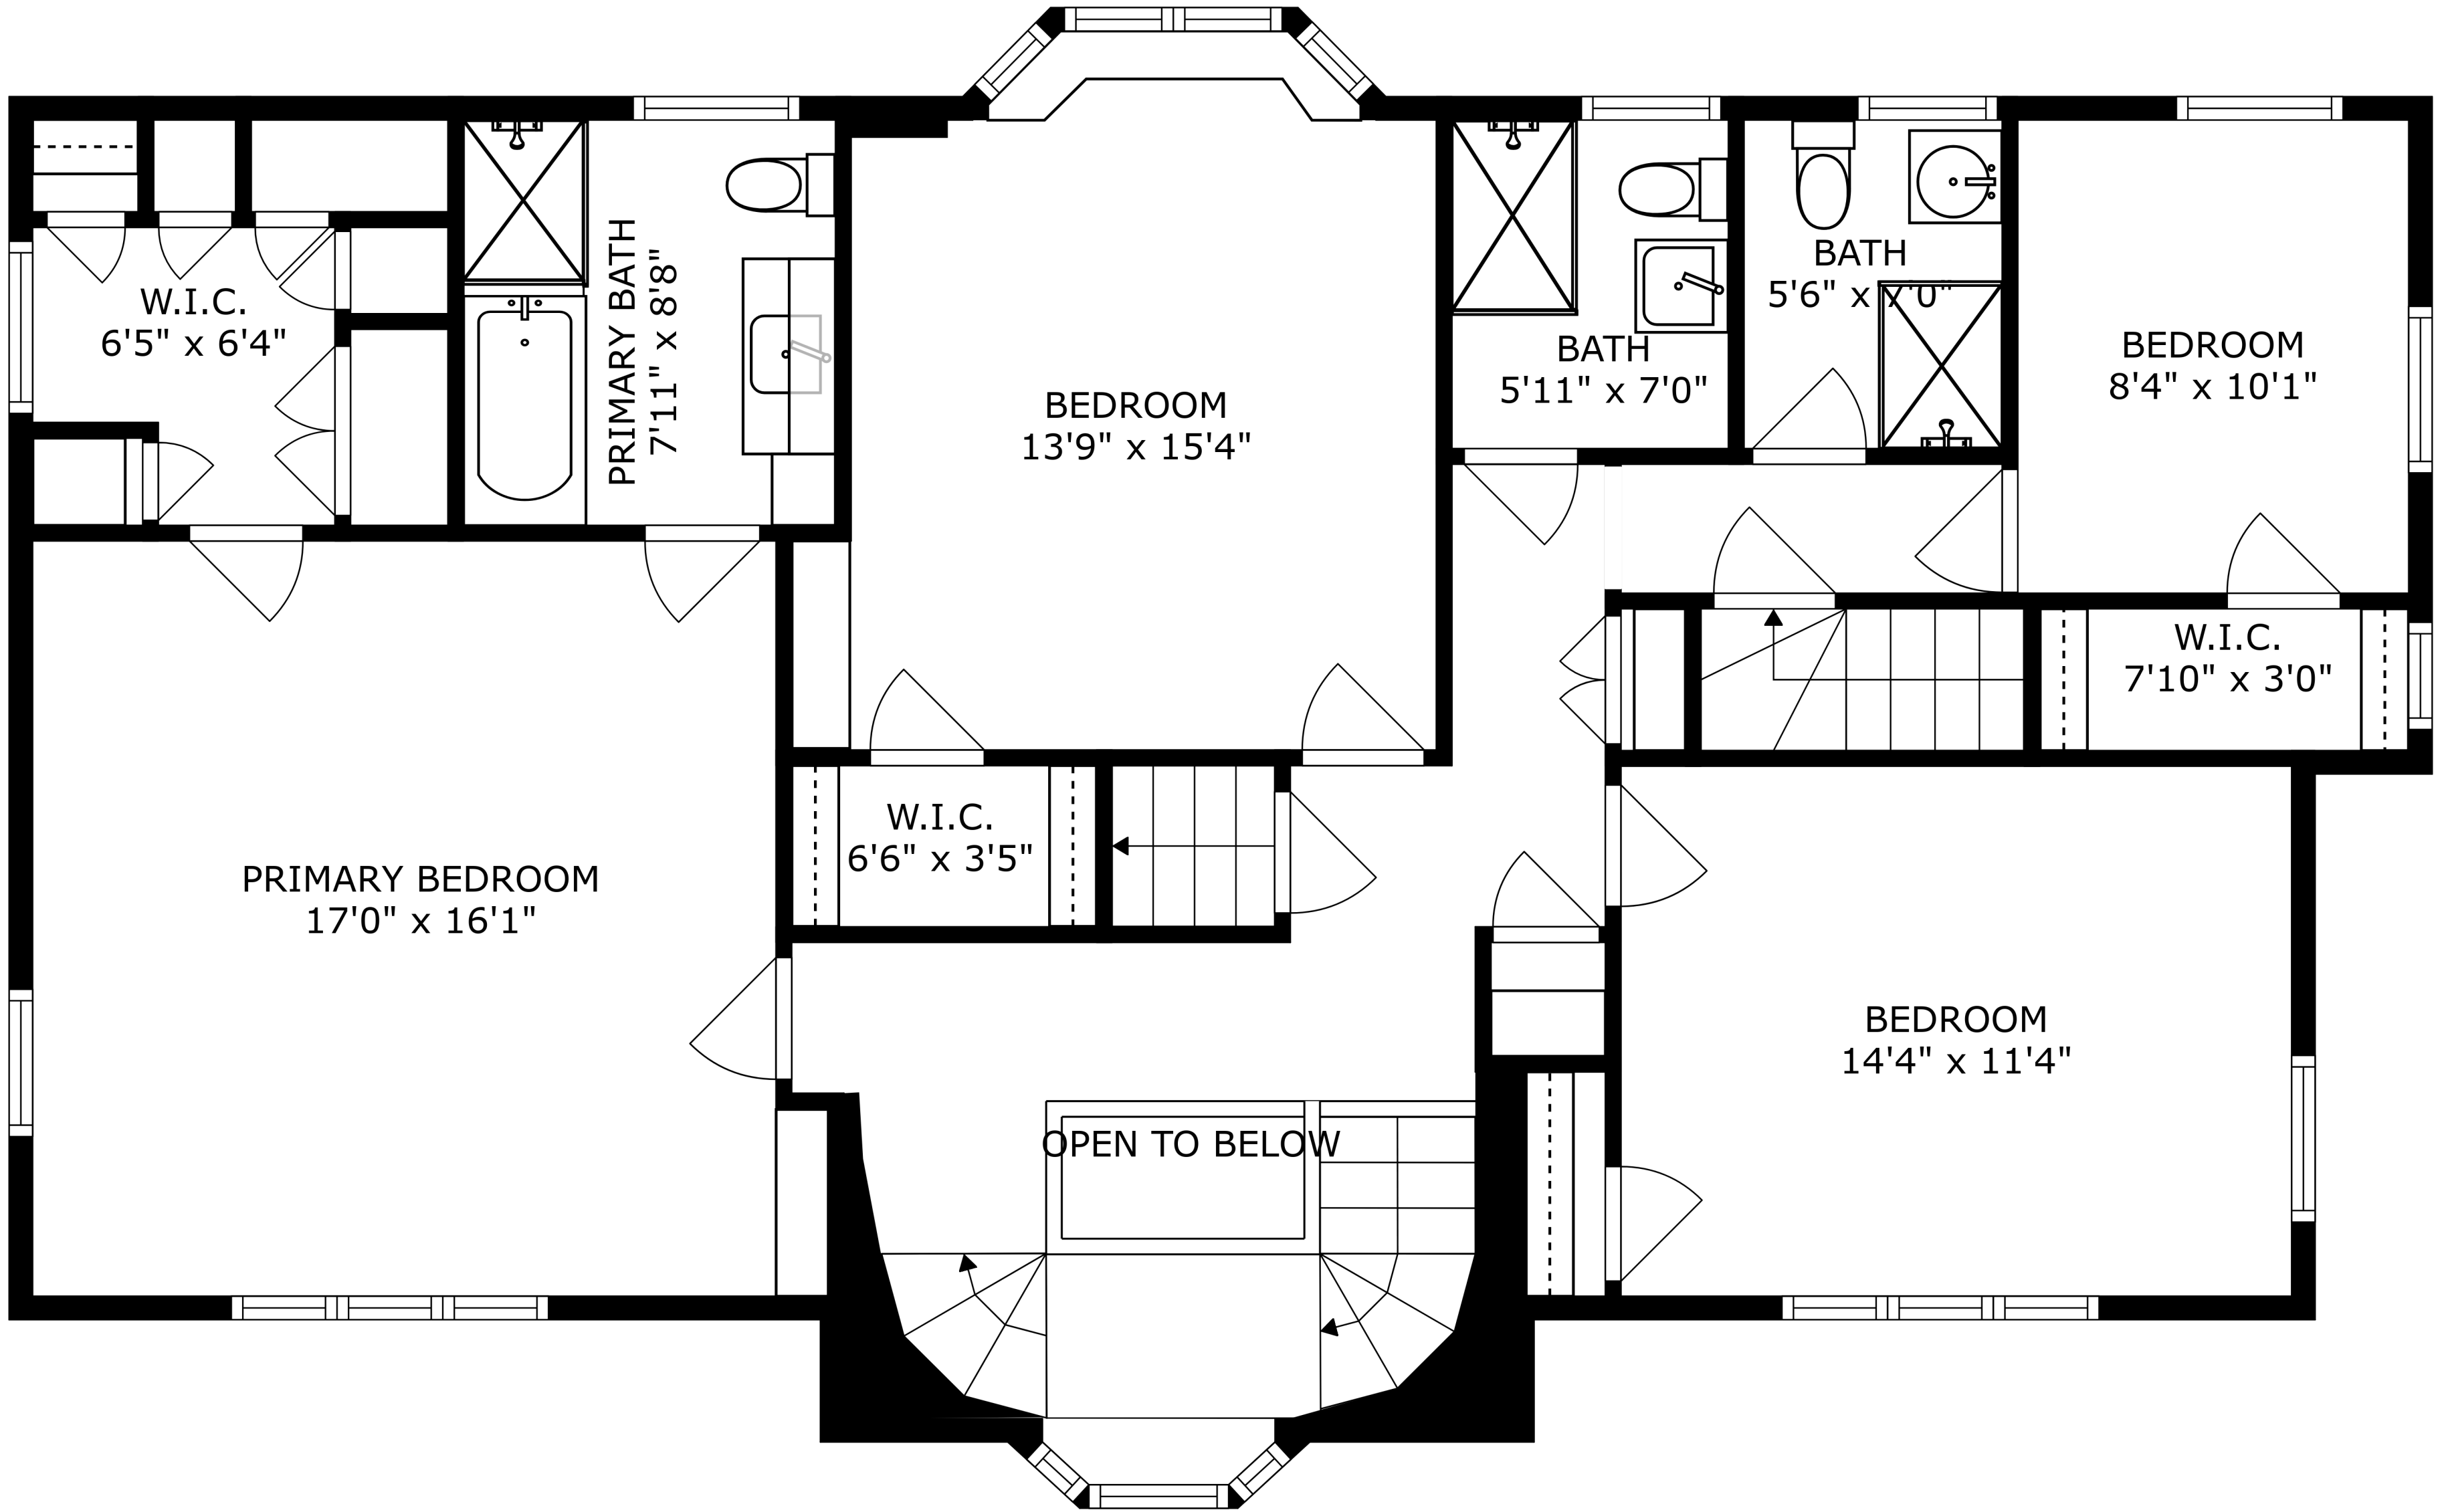

SIZES AND DIMENSIONS ARE APPROXIMATE, ACTUAL MAY VARY.

SIZES AND DIMENSIONS ARE APPROXIMATE, ACTUAL MAY VARY.

SIZES AND DIMENSIONS ARE APPROXIMATE, ACTUAL MAY VARY.

SIZES AND DIMENSIONS ARE APPROXIMATE, ACTUAL MAY VARY.

RECREATION ROOM
15'8" x 24'3"

BASEMENT
34'6" x 25'1"

WET BAR
8'8" x 6'11"

REF

W

D