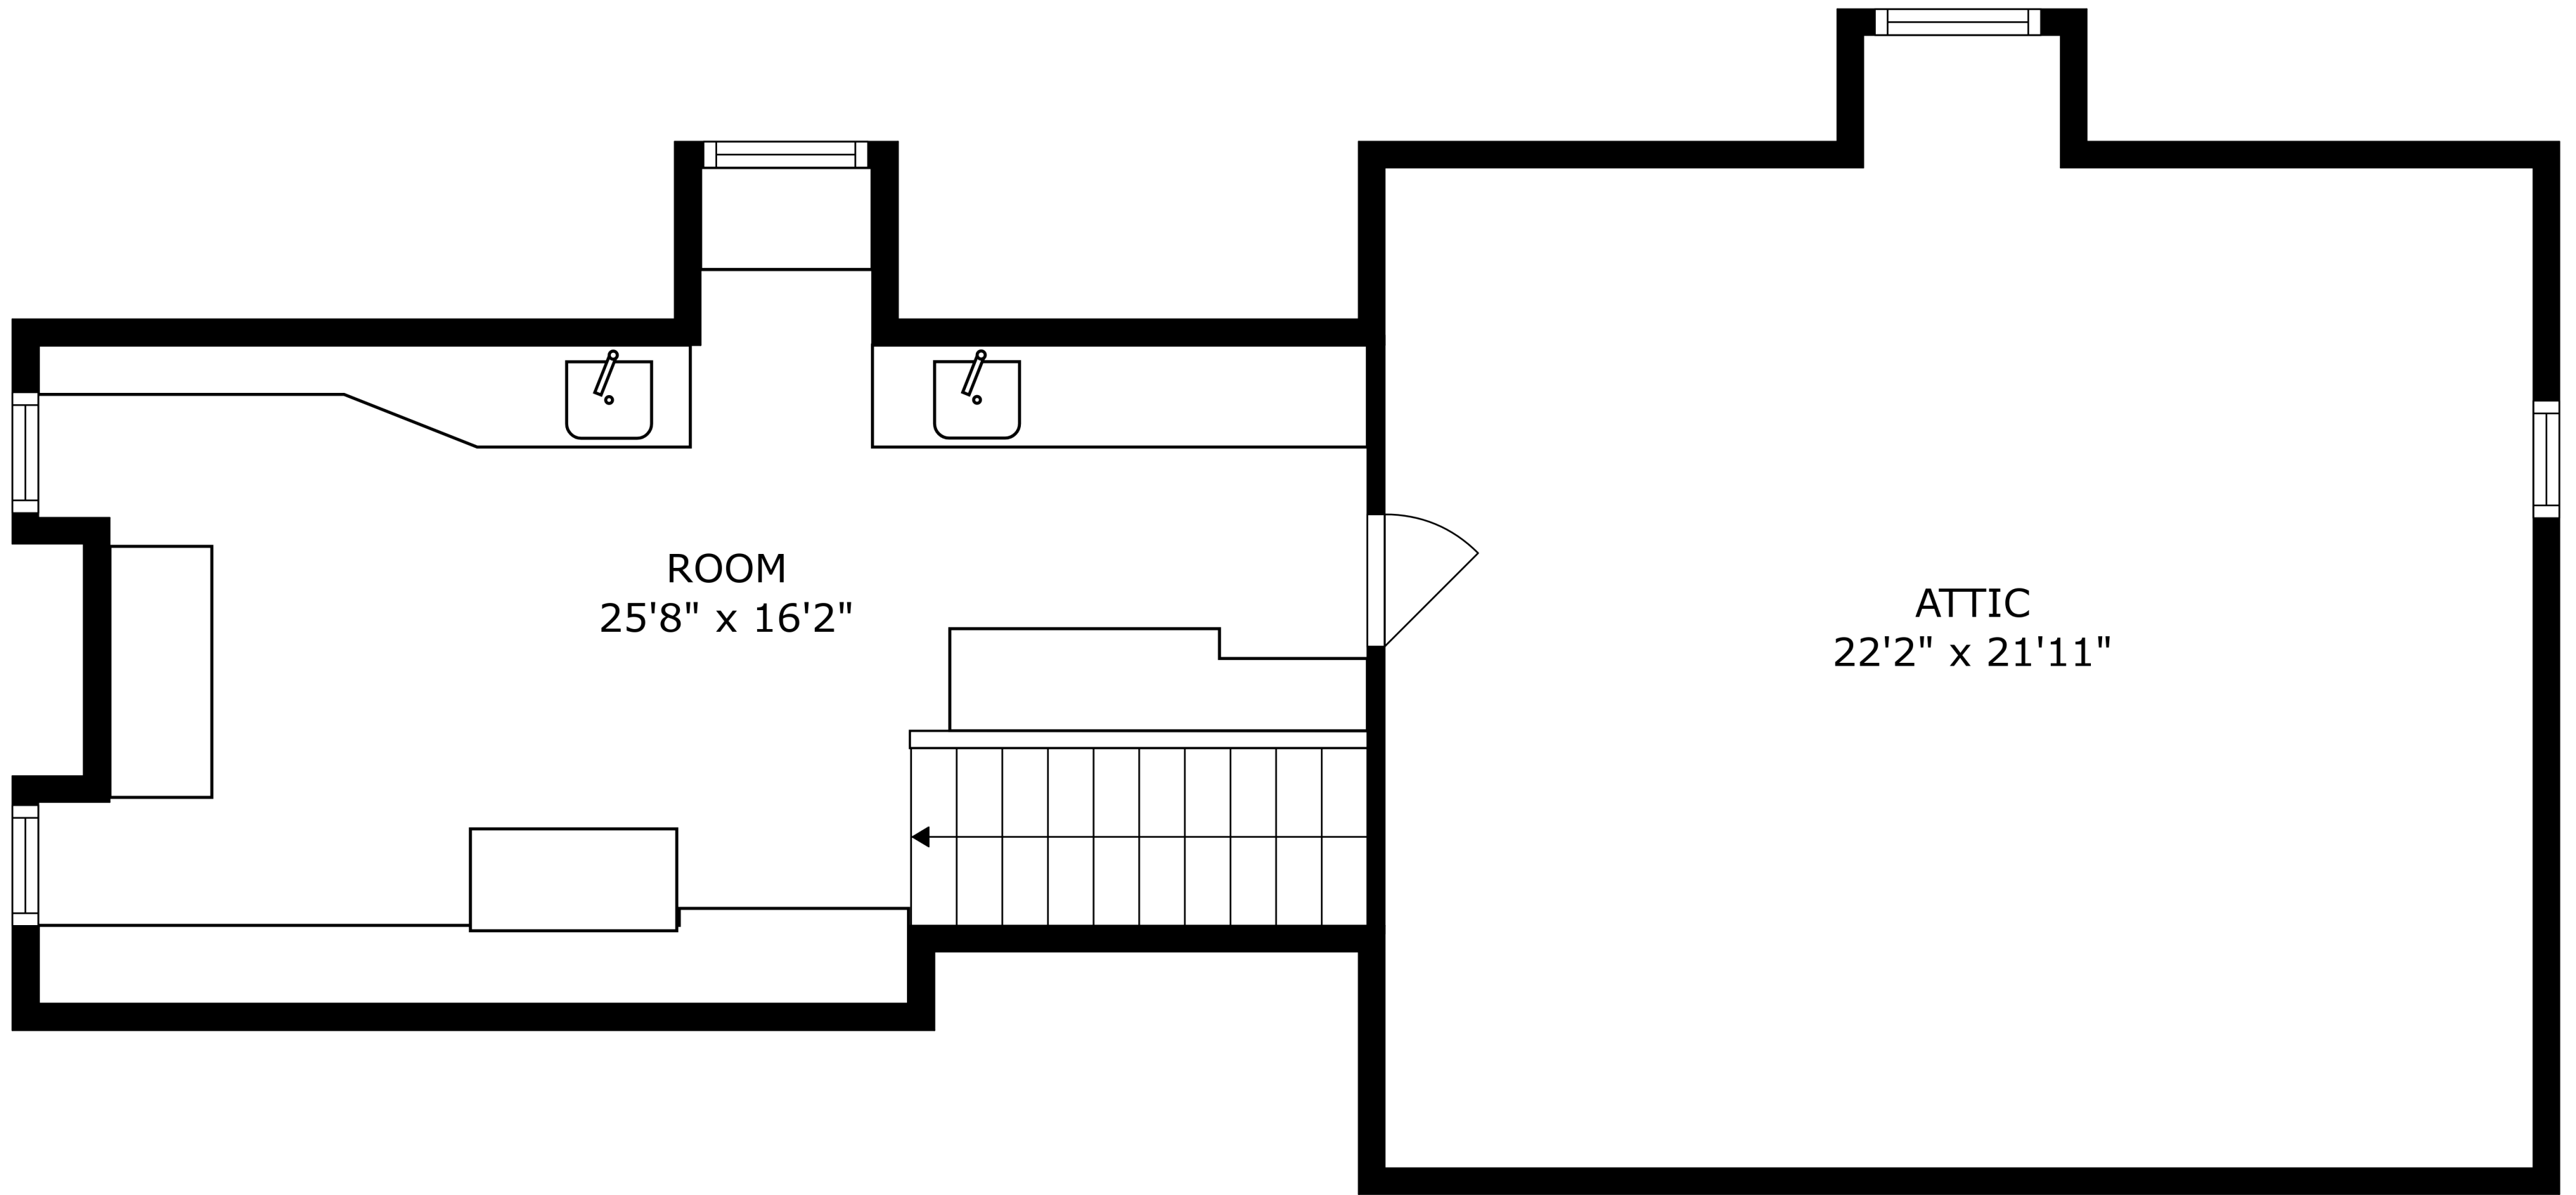

SIZES AND DIMENSIONS ARE APPROXIMATE, ACTUAL MAY VARY.

SIZES AND DIMENSIONS ARE APPROXIMATE, ACTUAL MAY VARY.

SIZES AND DIMENSIONS ARE APPROXIMATE, ACTUAL MAY VARY.

SIZES AND DIMENSIONS ARE APPROXIMATE, ACTUAL MAY VARY.

RECREATION ROOM
15'8" x 24'3"

BASEMENT
34'6" x 25'1"

WET BAR
8'8" x 6'11"

REF

W

D