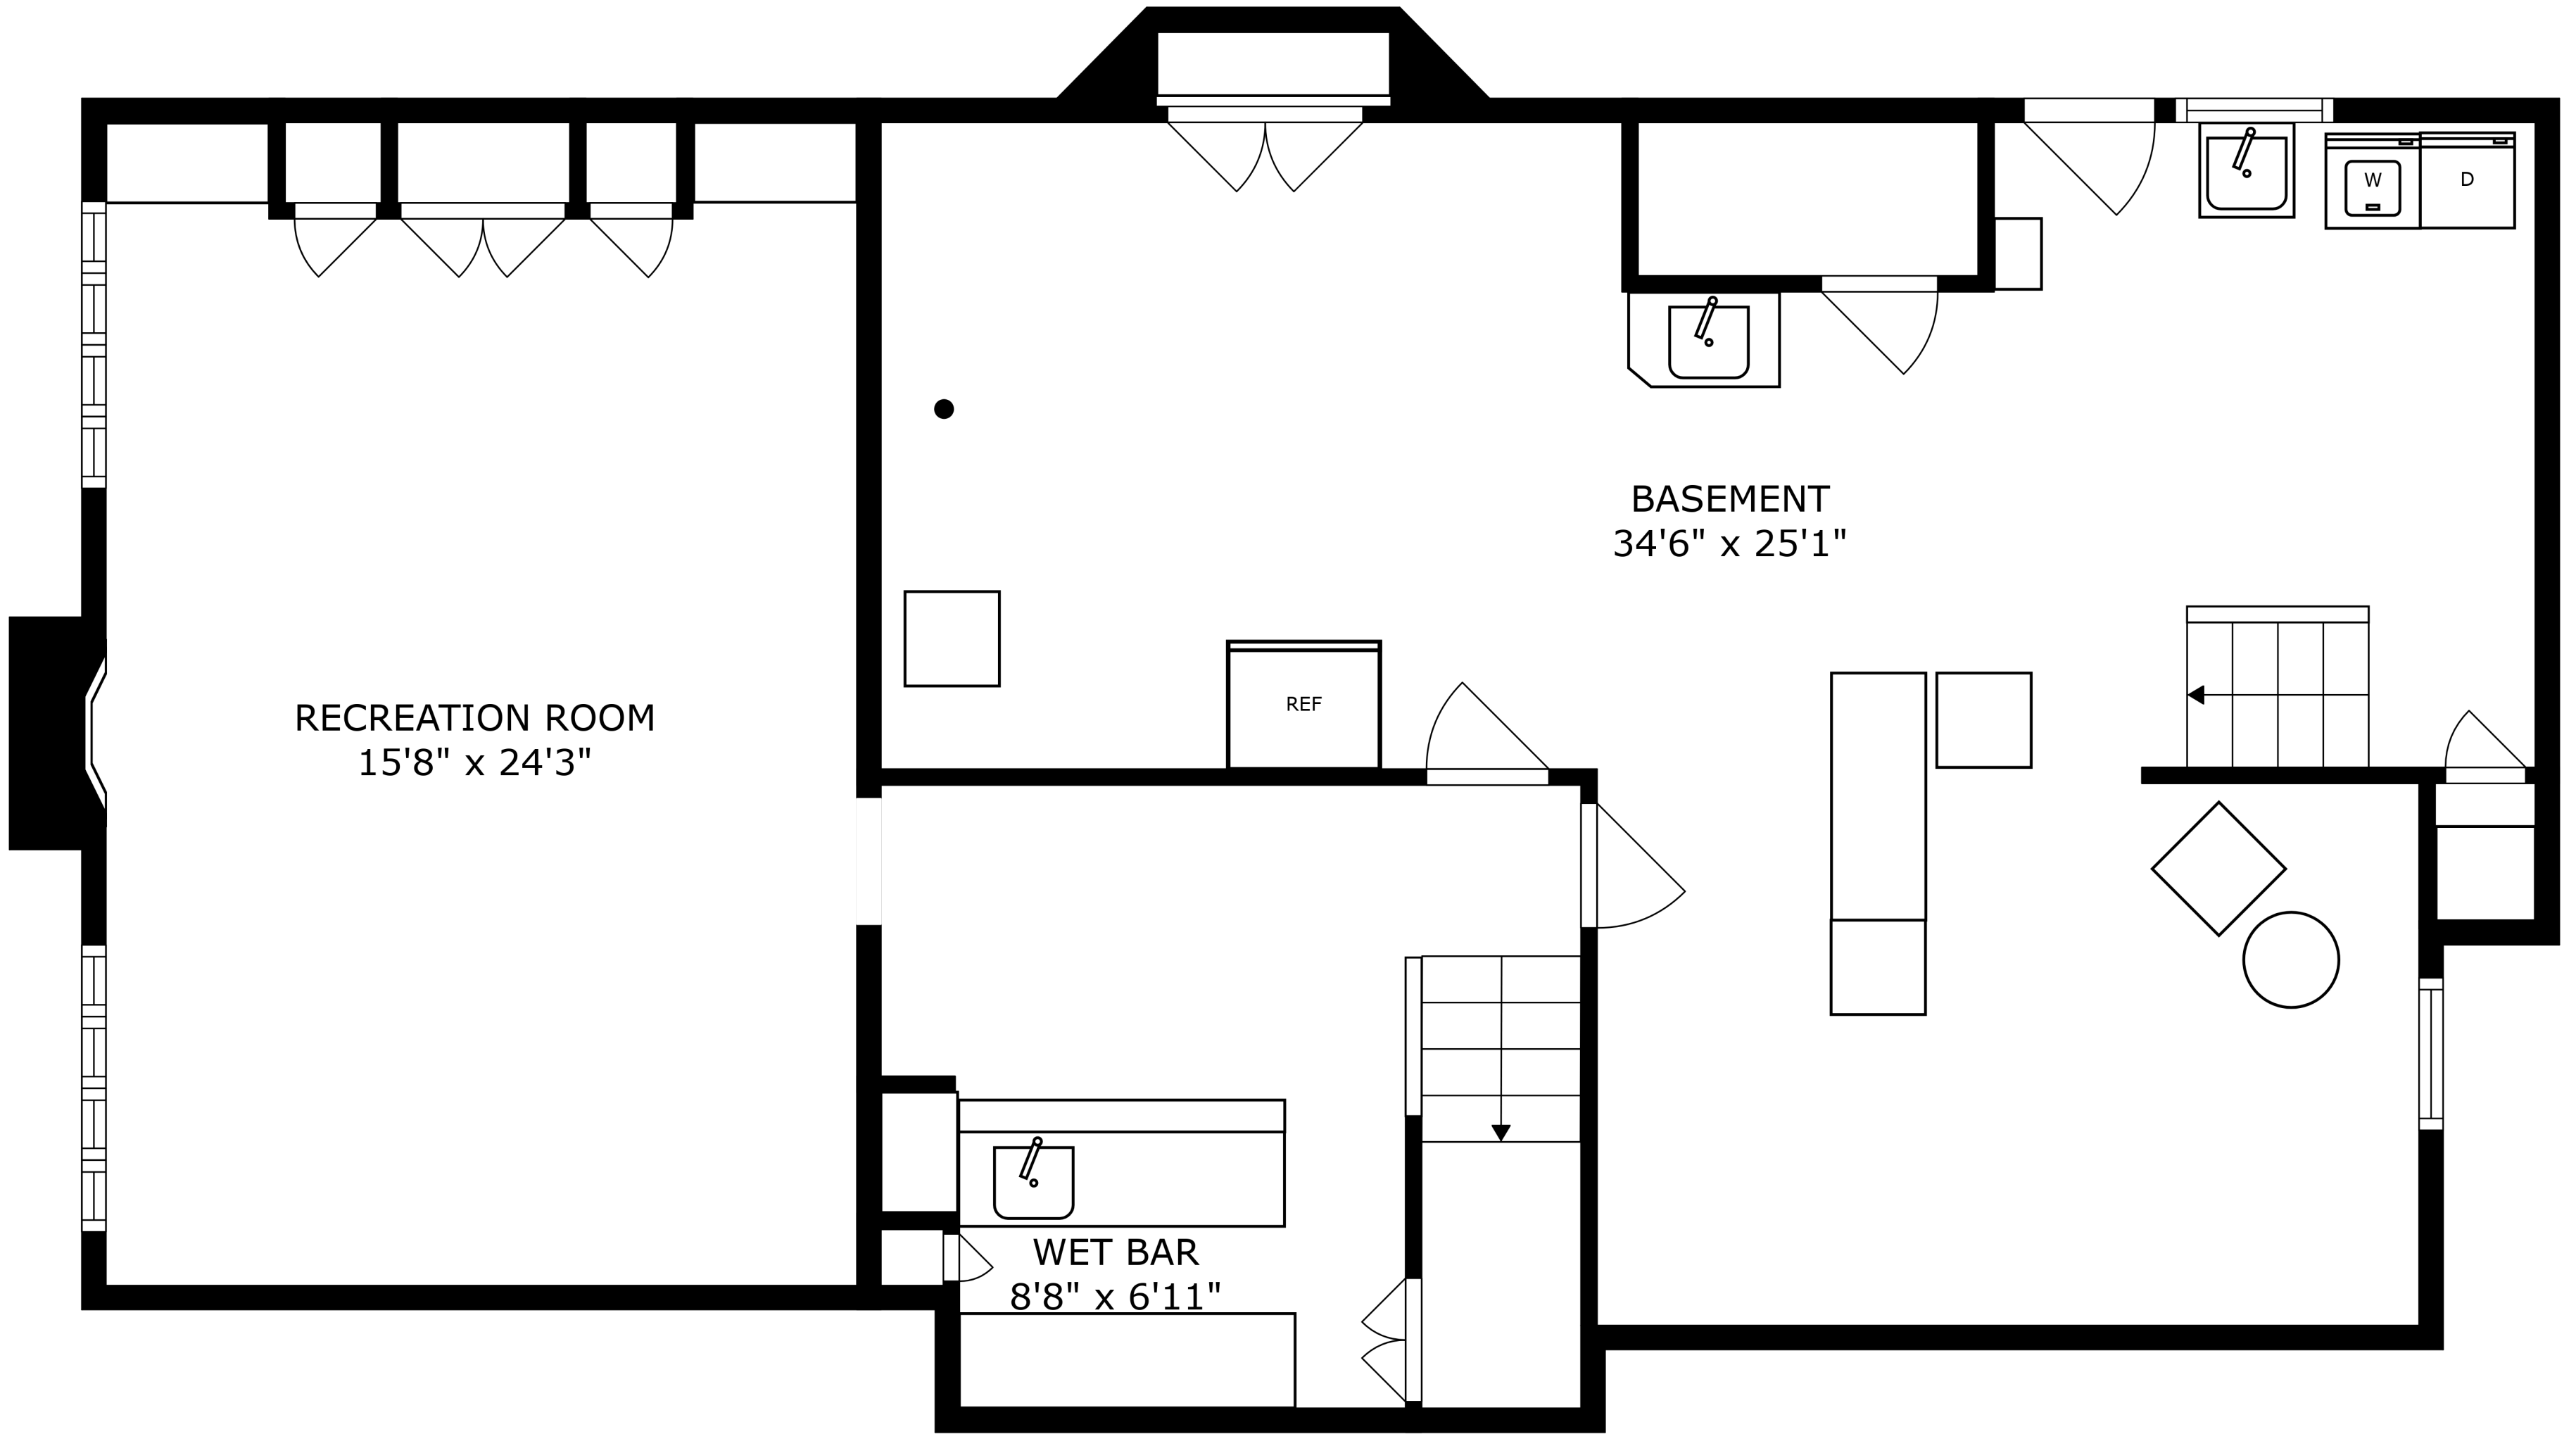

SIZES AND DIMENSIONS ARE APPROXIMATE, ACTUAL MAY VARY.

SIZES AND DIMENSIONS ARE APPROXIMATE, ACTUAL MAY VARY.

SIZES AND DIMENSIONS ARE APPROXIMATE, ACTUAL MAY VARY.

SIZES AND DIMENSIONS ARE APPROXIMATE, ACTUAL MAY VARY.

RECREATION ROOM
15'8" x 24'3"

BASEMENT
34'6" x 25'1"

WET BAR
8'8" x 6'11"

REF

W

D