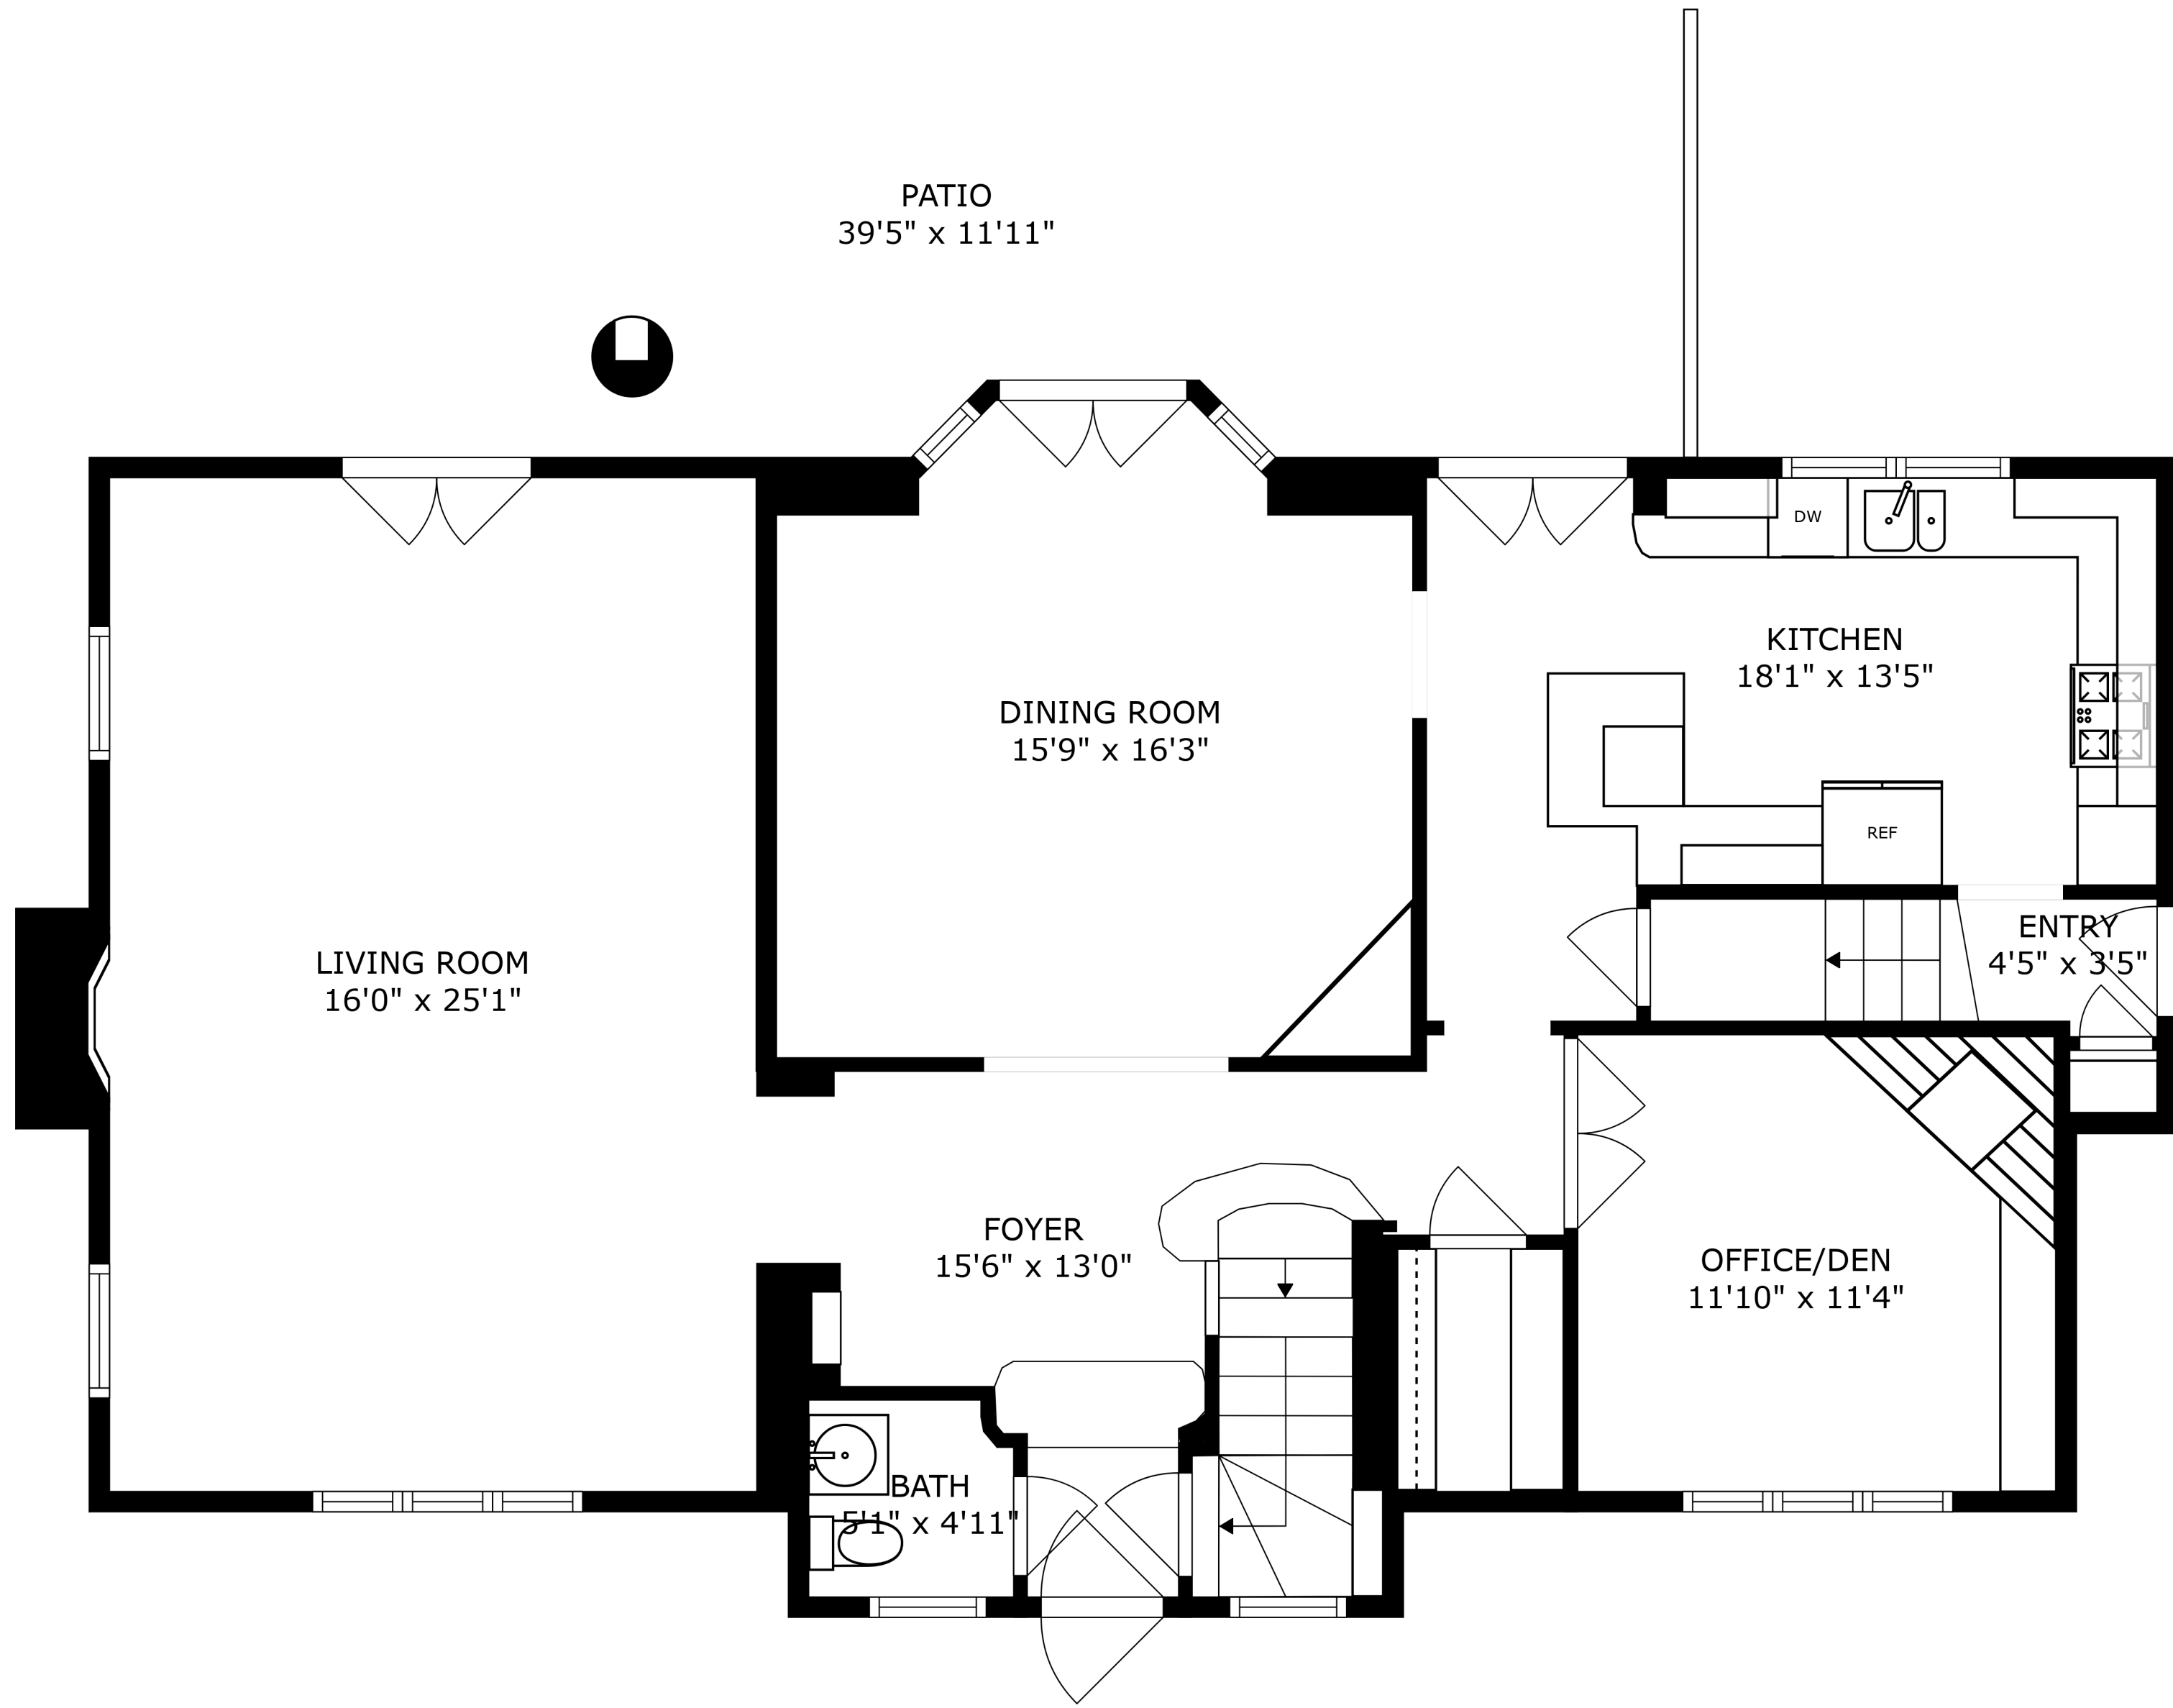

SIZES AND DIMENSIONS ARE APPROXIMATE, ACTUAL MAY VARY.

SIZES AND DIMENSIONS ARE APPROXIMATE, ACTUAL MAY VARY.

SIZES AND DIMENSIONS ARE APPROXIMATE, ACTUAL MAY VARY.

SIZES AND DIMENSIONS ARE APPROXIMATE, ACTUAL MAY VARY.

RECREATION ROOM
15'8" x 24'3"

BASEMENT
34'6" x 25'1"

WET BAR
8'8" x 6'11"

REF

W

D