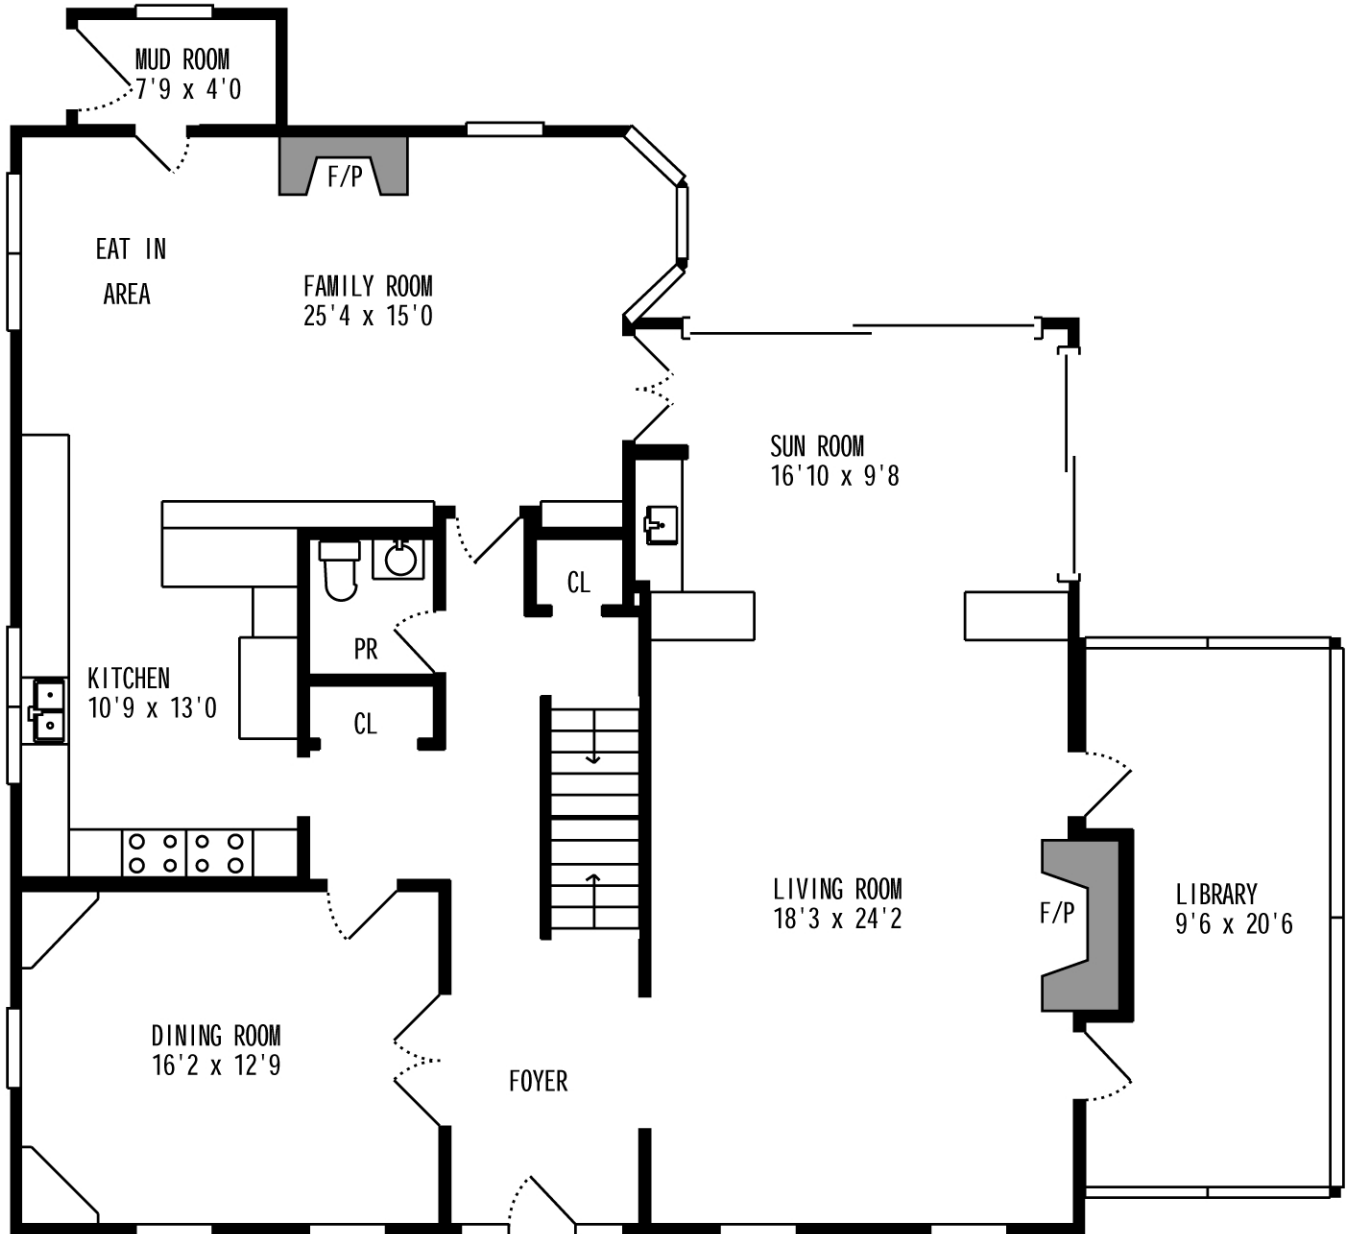

# FLOOR PLAN

Property Address:  
703 Walden  
Winnetka, IL 60093

## FIRST LEVEL