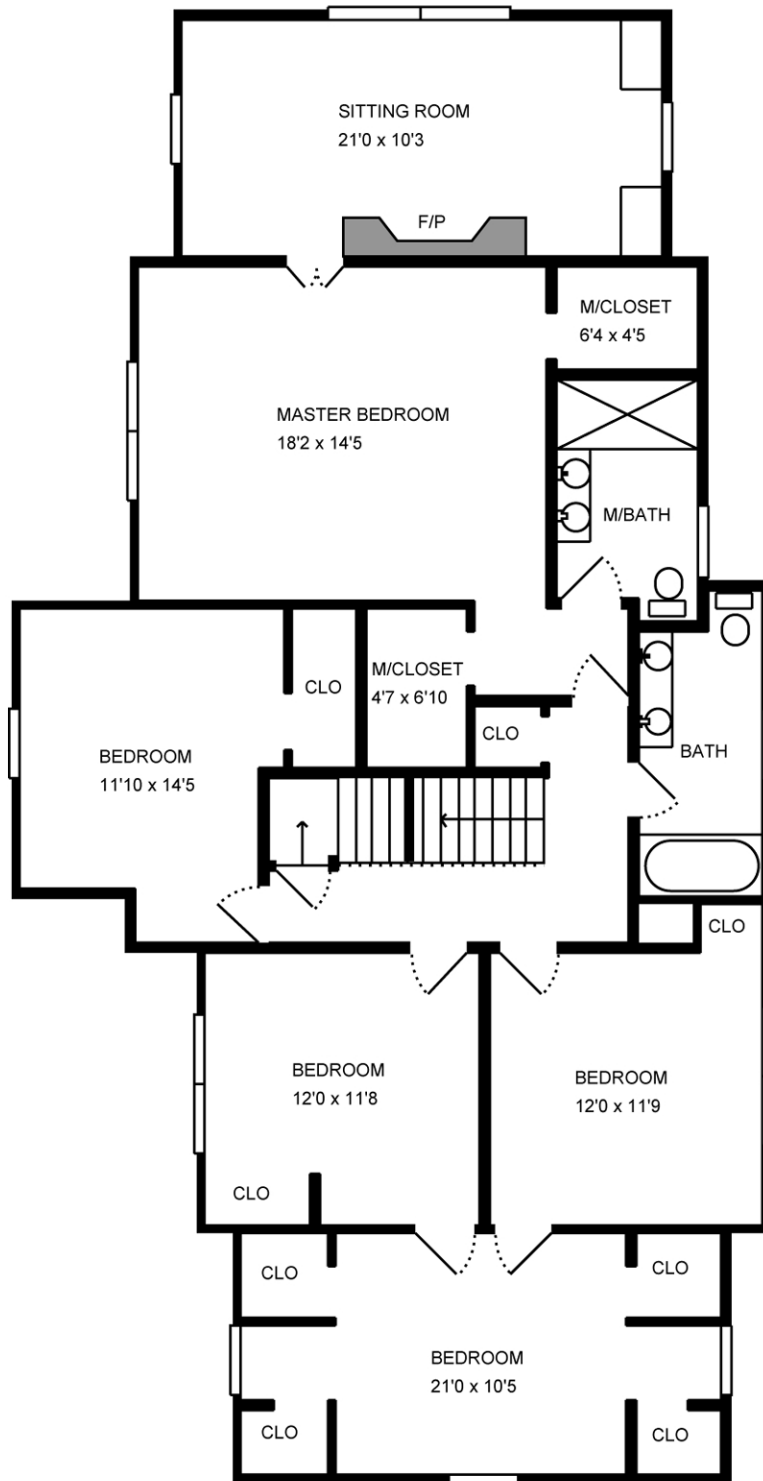

FLOOR PLAN

Property Address:
815 Elmwood
Wilmette, IL 60091

SECOND LEVEL