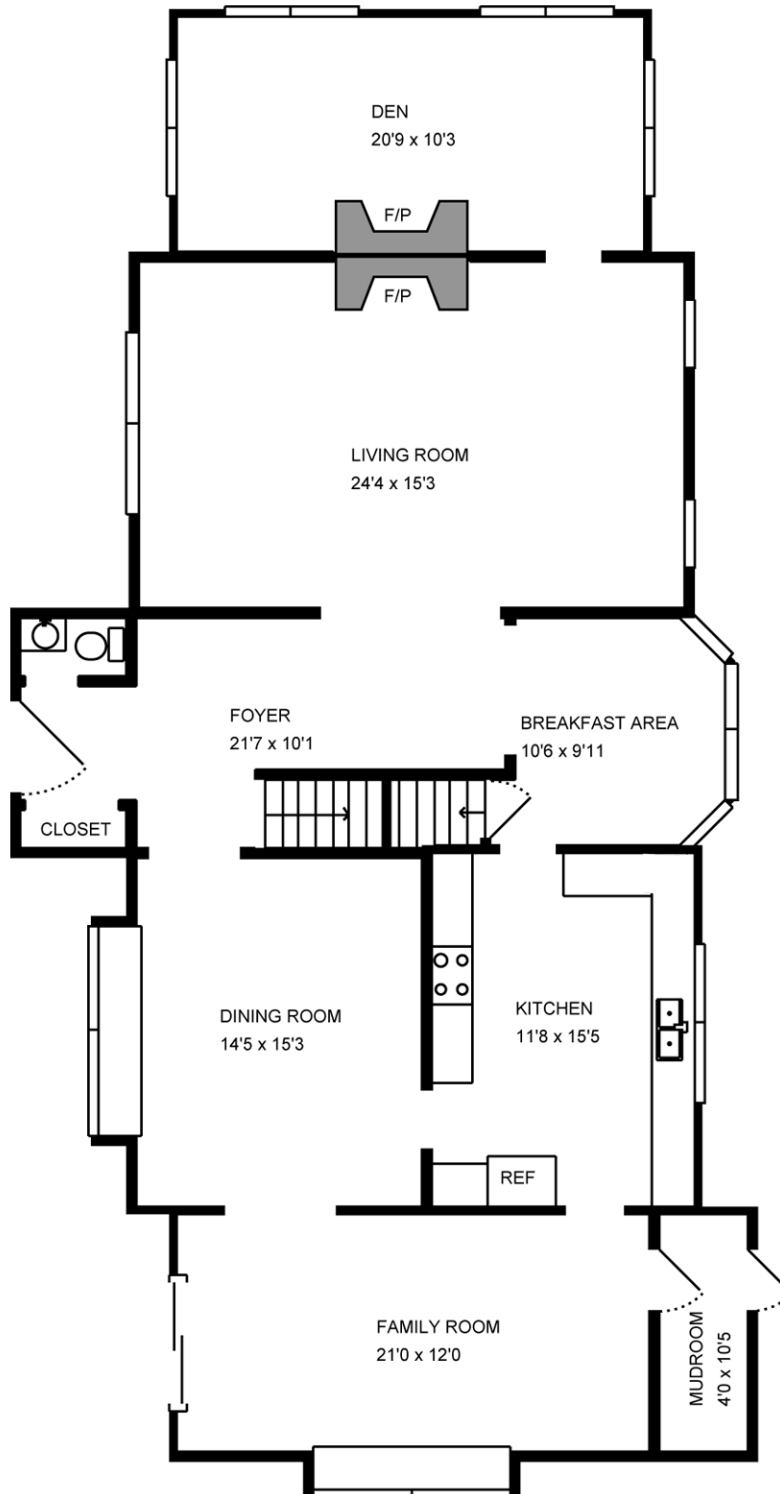

# FLOOR PLAN

Property Address:  
815 Elmwood  
Wilmette, IL 60091

## FIRST LEVEL