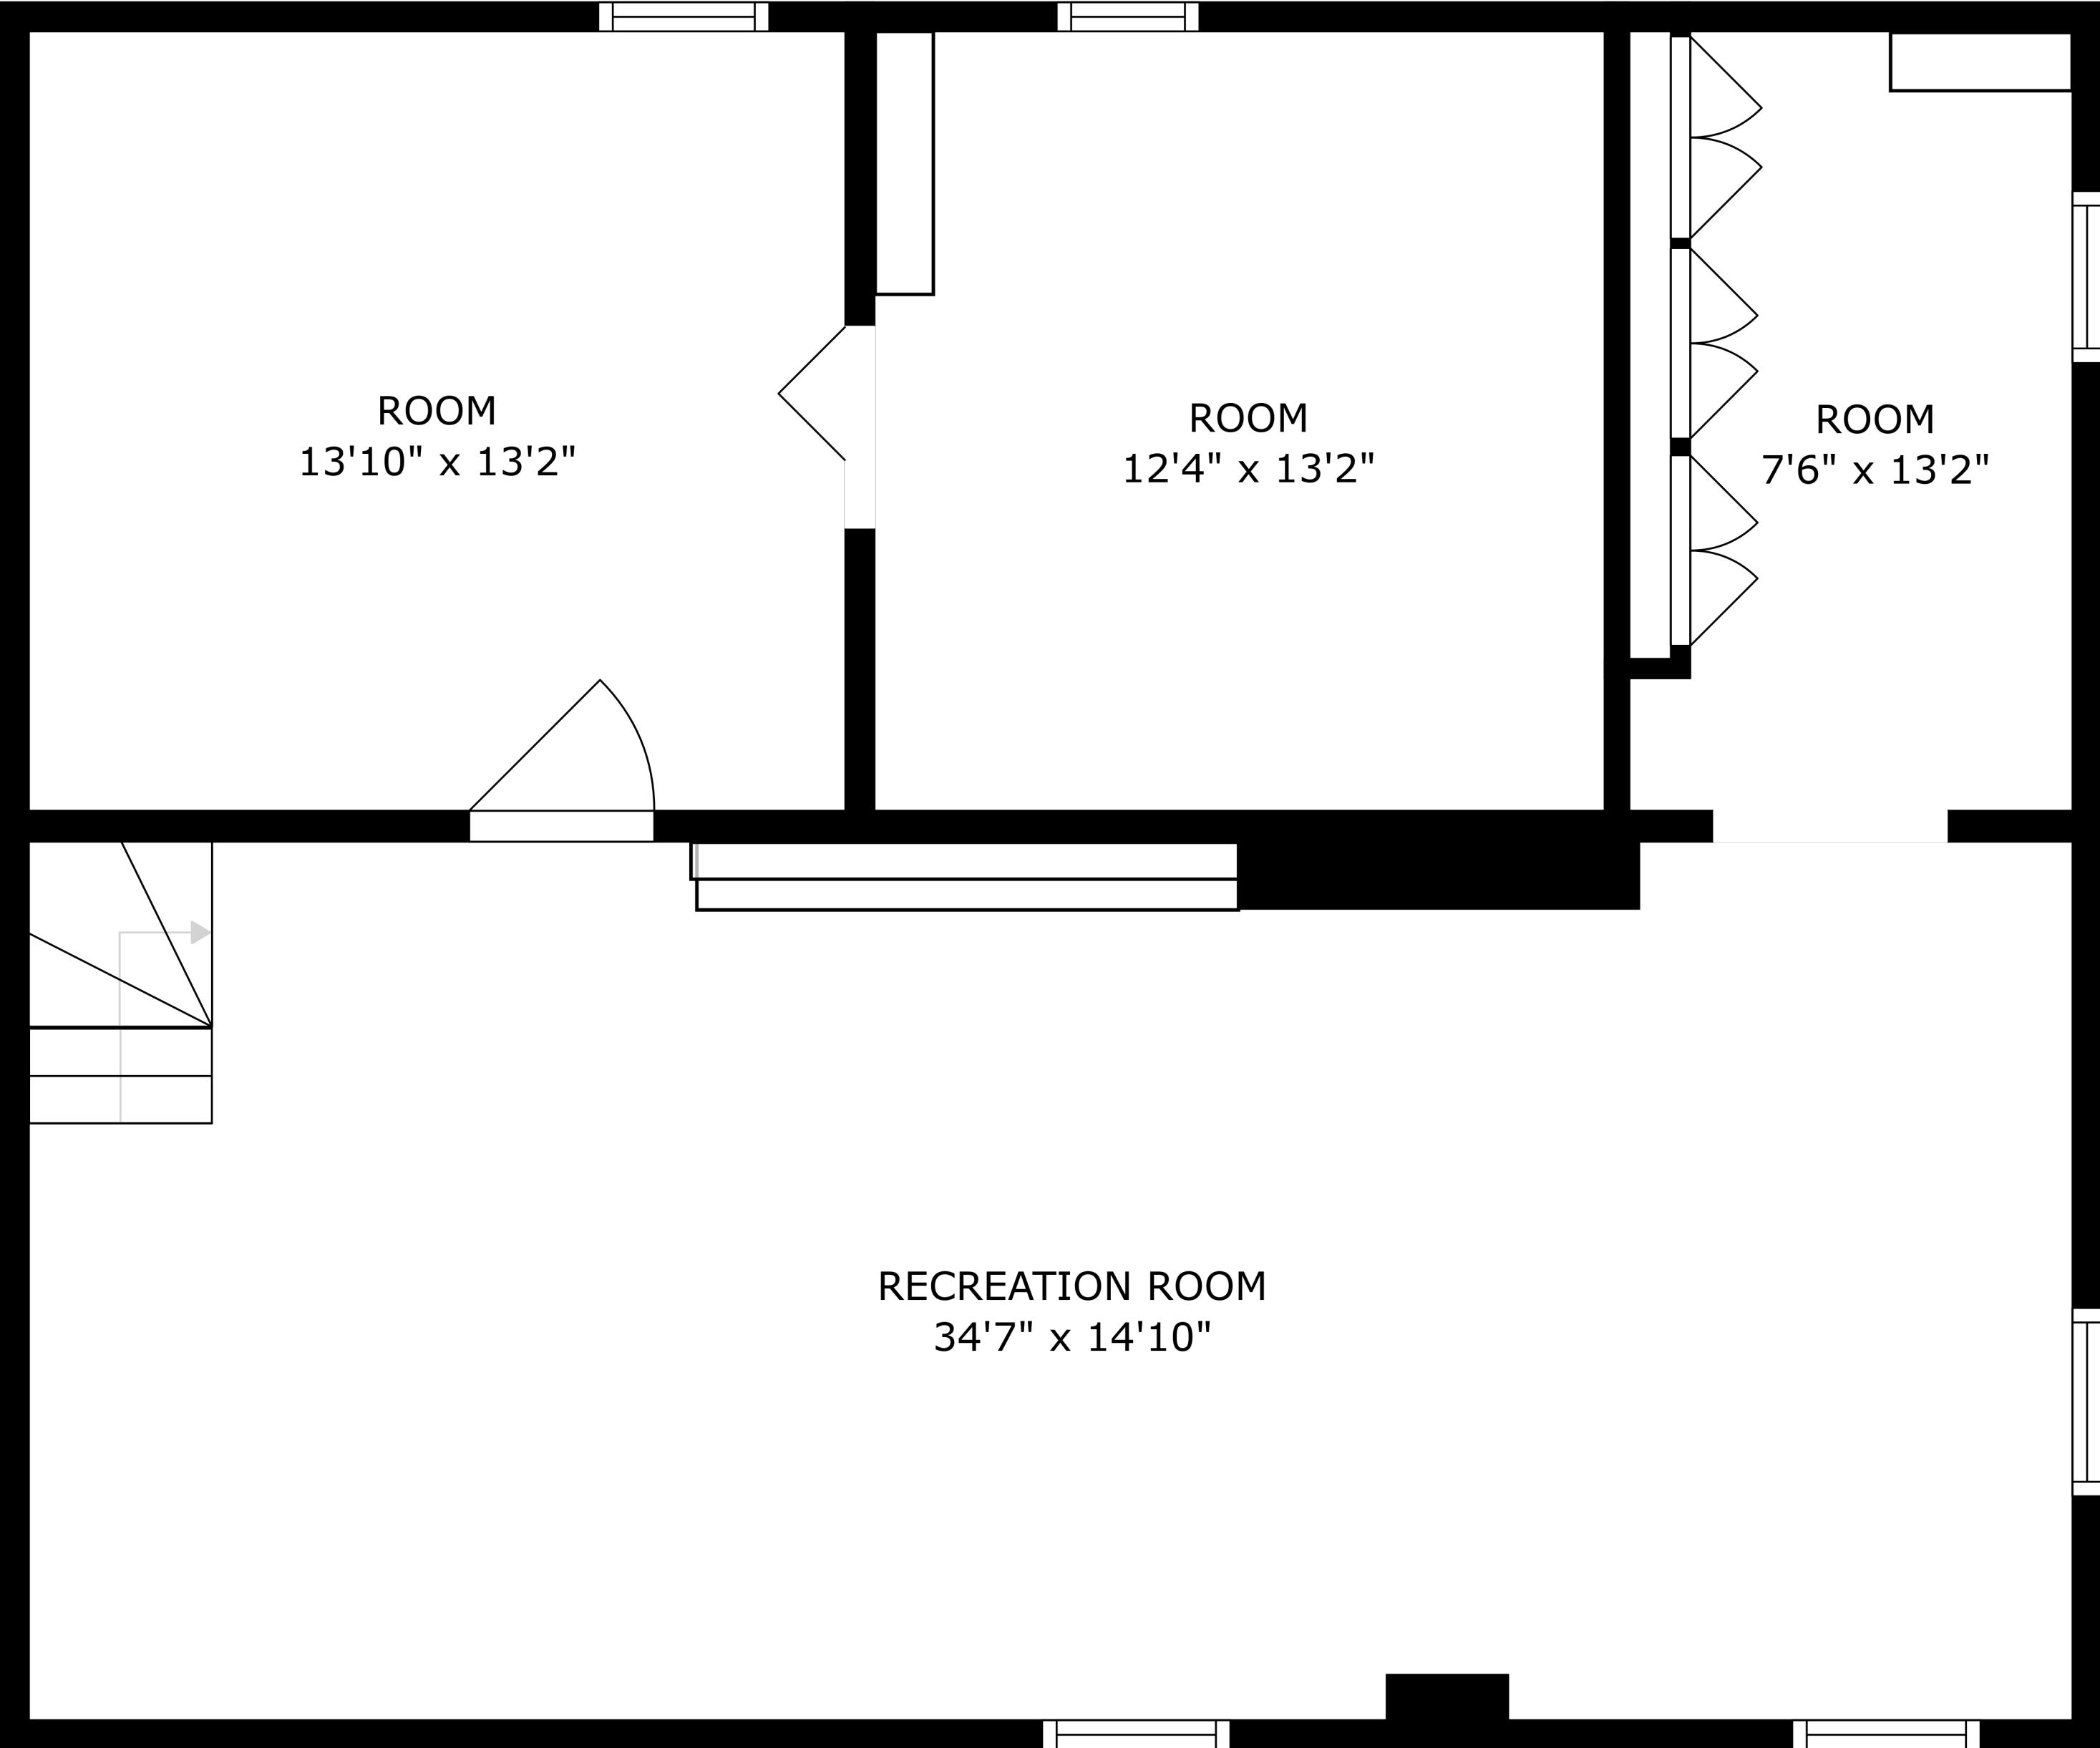

SIZES AND DIMENSIONS ARE APPROXIMATE, ACTUAL MAY VARY.

BEDROOM  
14'5" x 16'8"

W.I.C.  
5'5" x 6'6"

BATH  
7'3" x 9'1"

BATH  
7'11" x 10'1"

BEDROOM  
21'7" x 11'7"

ROOM  
9'9" x 8'1"

BEDROOM  
21'5" x 13'11"

SIZES AND DIMENSIONS ARE APPROXIMATE, ACTUAL MAY VARY.

SIZES AND DIMENSIONS ARE APPROXIMATE, ACTUAL MAY VARY.