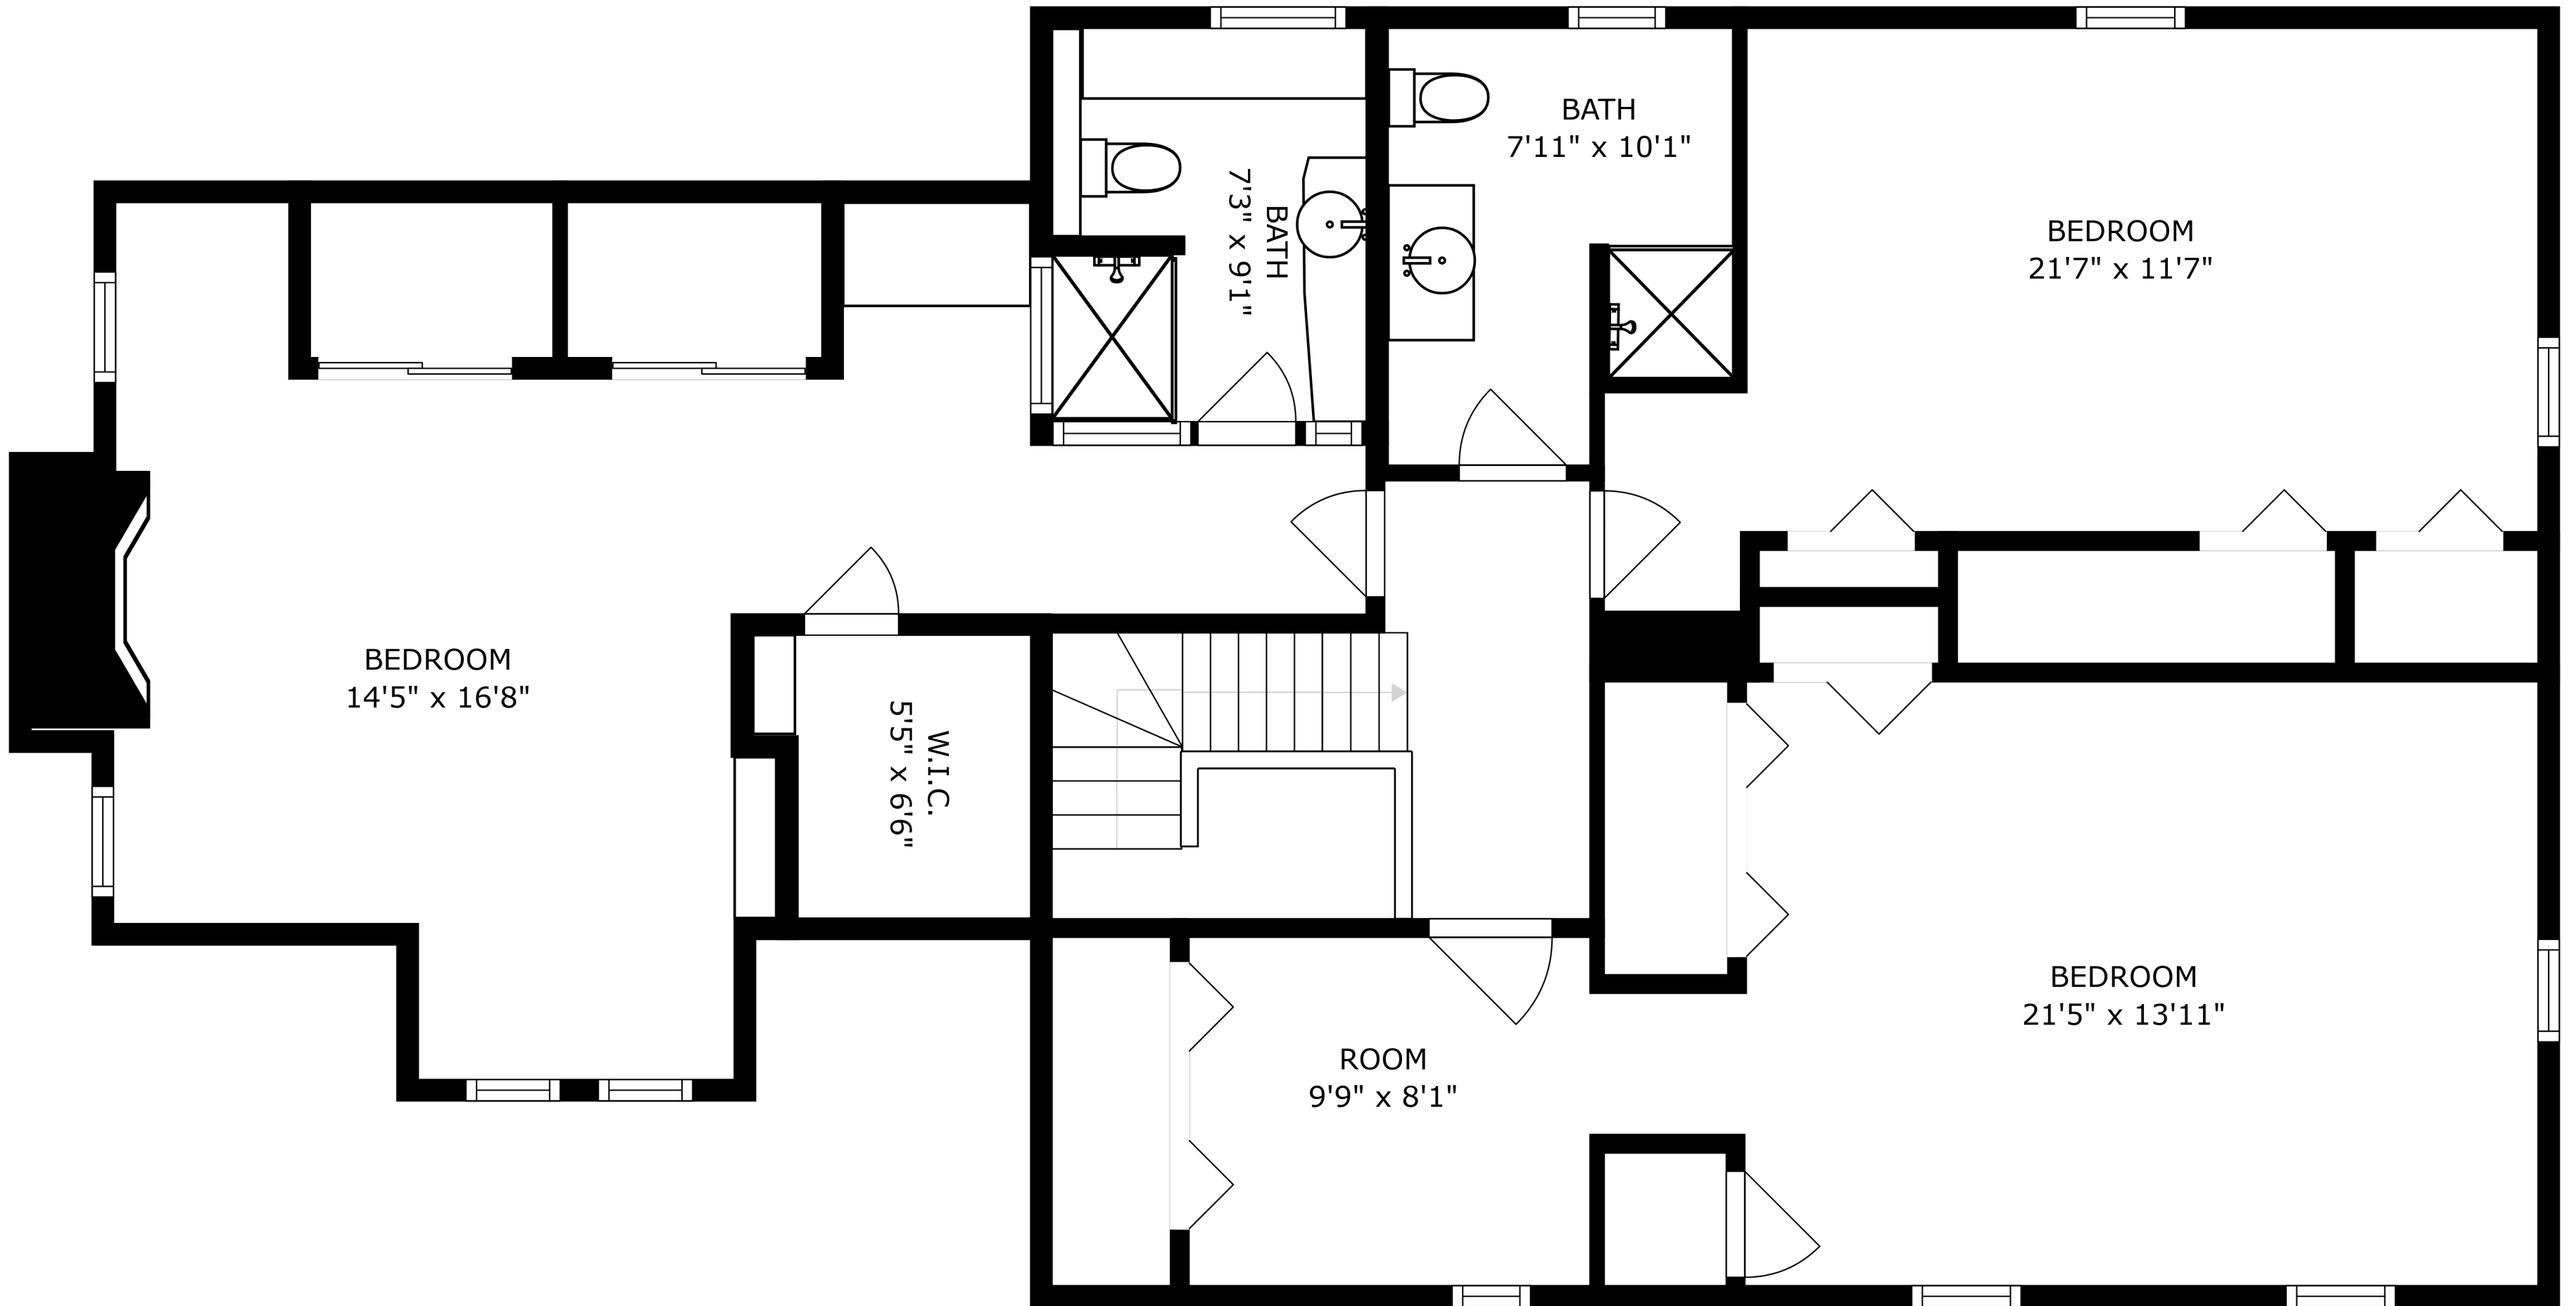

SIZES AND DIMENSIONS ARE APPROXIMATE, ACTUAL MAY VARY.

BEDROOM  
14'5" x 16'8"

W.I.C.  
5'5" x 6'6"

BATH  
7'3" x 9'1"

BATH  
7'11" x 10'1"

BEDROOM  
21'7" x 11'7"

ROOM  
9'9" x 8'1"

BEDROOM  
21'5" x 13'11"

SIZES AND DIMENSIONS ARE APPROXIMATE, ACTUAL MAY VARY.

SIZES AND DIMENSIONS ARE APPROXIMATE, ACTUAL MAY VARY.