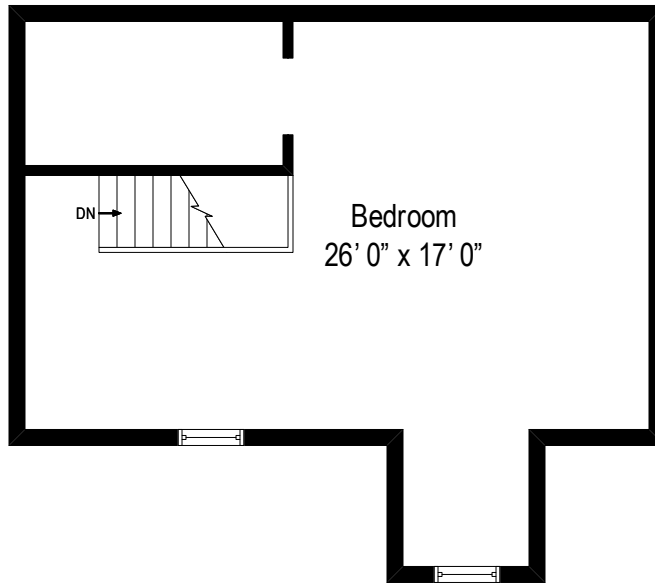

32 Cedar Street – Massapequa, NY 11758

First Level

32 Cedar Street – Massapequa, NY 11758

Second Level

32 Cedar Street – Massapequa, NY 11758

Lower Level

All dimensions are approximate. This plan is for marketing purposes only.