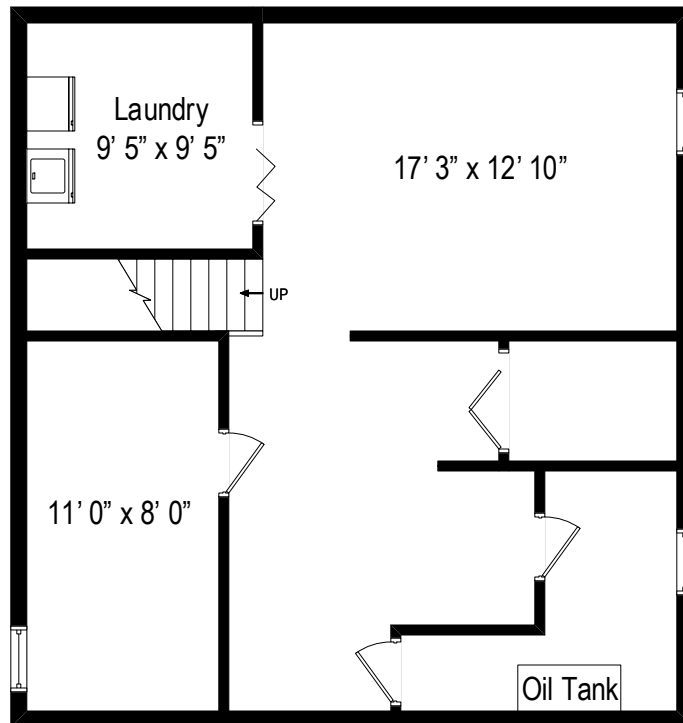

32 Cedar Street – Massapequa, NY 11758

First Level

32 Cedar Street – Massapequa, NY 11758

Second Level

32 Cedar Street – Massapequa, NY 11758

Lower Level

All dimensions are approximate. This plan is for marketing purposes only.