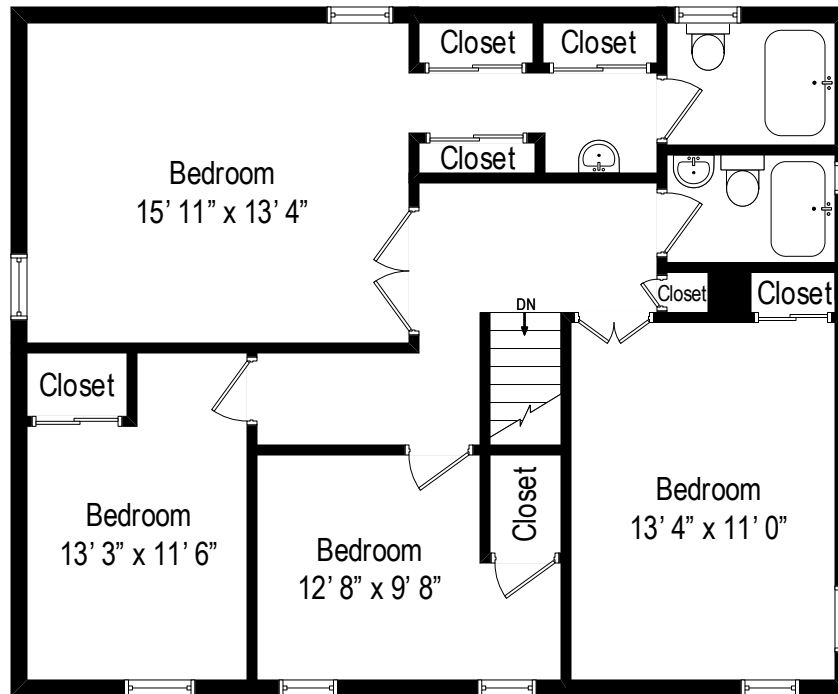

2 Dunlop Court - Commack, NY 11725

Main Level

All dimensions are approximate. This plan is for marketing purposes only.

2 Dunlop Court - Commack, NY 11725

Second Level

All dimensions are approximate. This plan is for marketing purposes only.

2 Dunlop Court - Commack, NY 11725

Second House