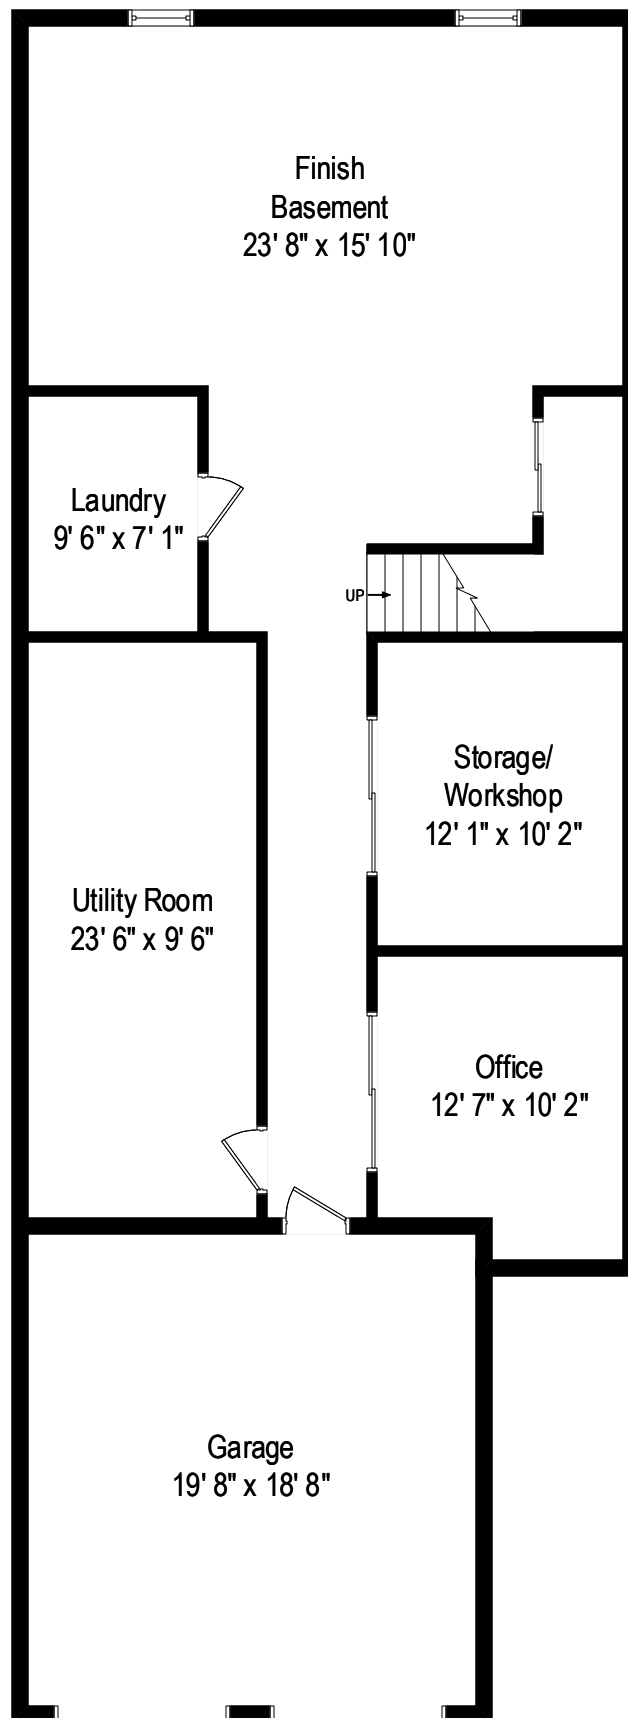

6 Bluetop Road - East Setauket, NY 11733

First Level

All dimensions are approximate. This plan is for marketing purposes only.

6 Bluetop Road - East Setauket, NY 11733

Lower Level

All dimensions are approximate. This plan is for marketing purposes only.

# Lower Level