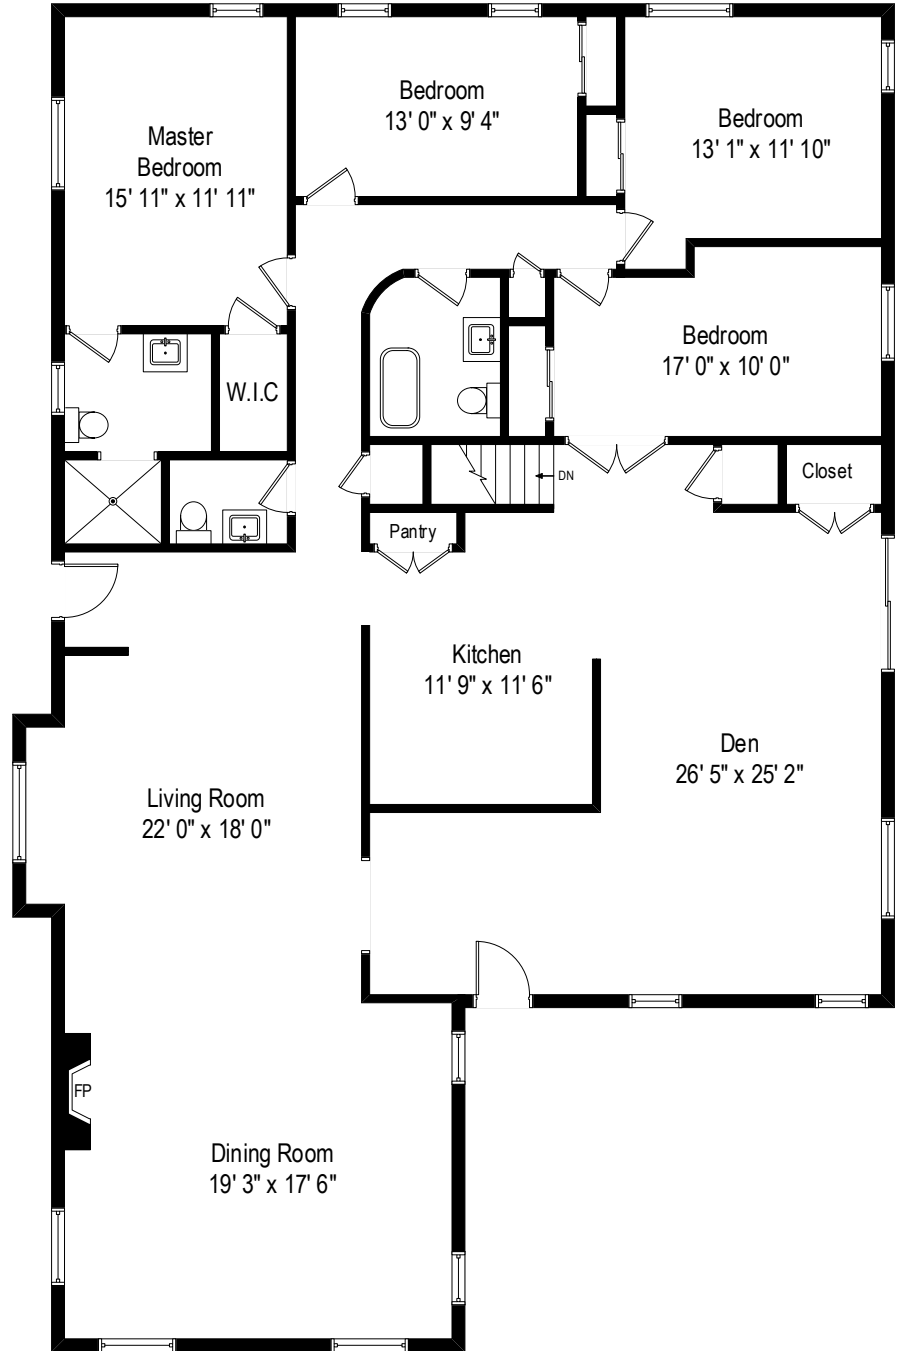

First Level

6 Bluetop Road - East Setauket, NY 11733