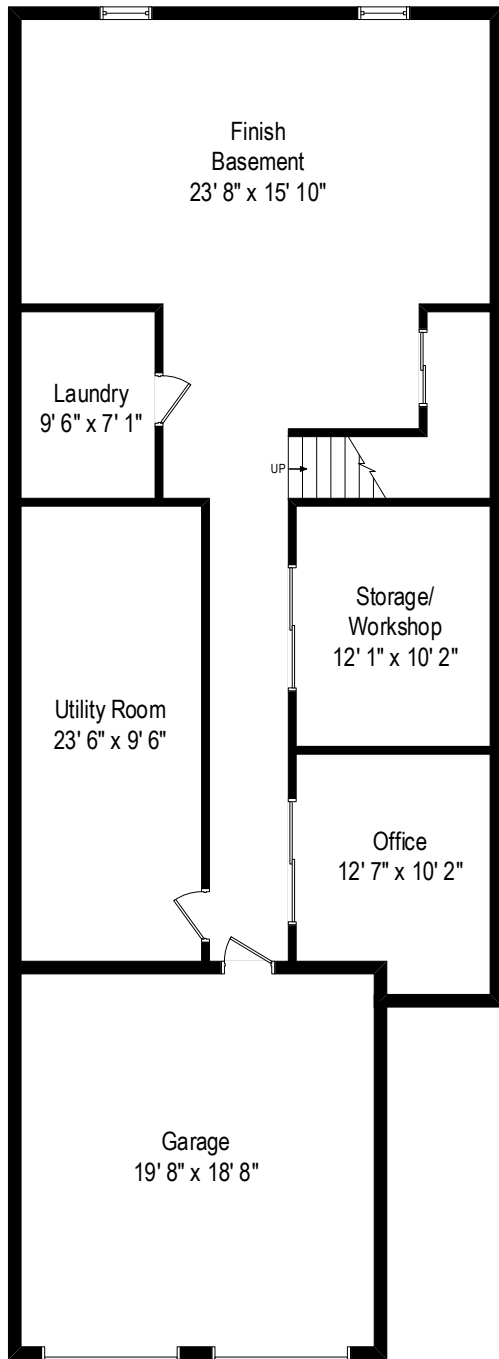

6 Bluetop Road - East Setauket, NY 11733

First Level

All dimensions are approximate. This plan is for marketing purposes only.

6 Bluetop Road - East Setauket, NY 11733

Lower Level

All dimensions are approximate. This plan is for marketing purposes only.

# Lower Level