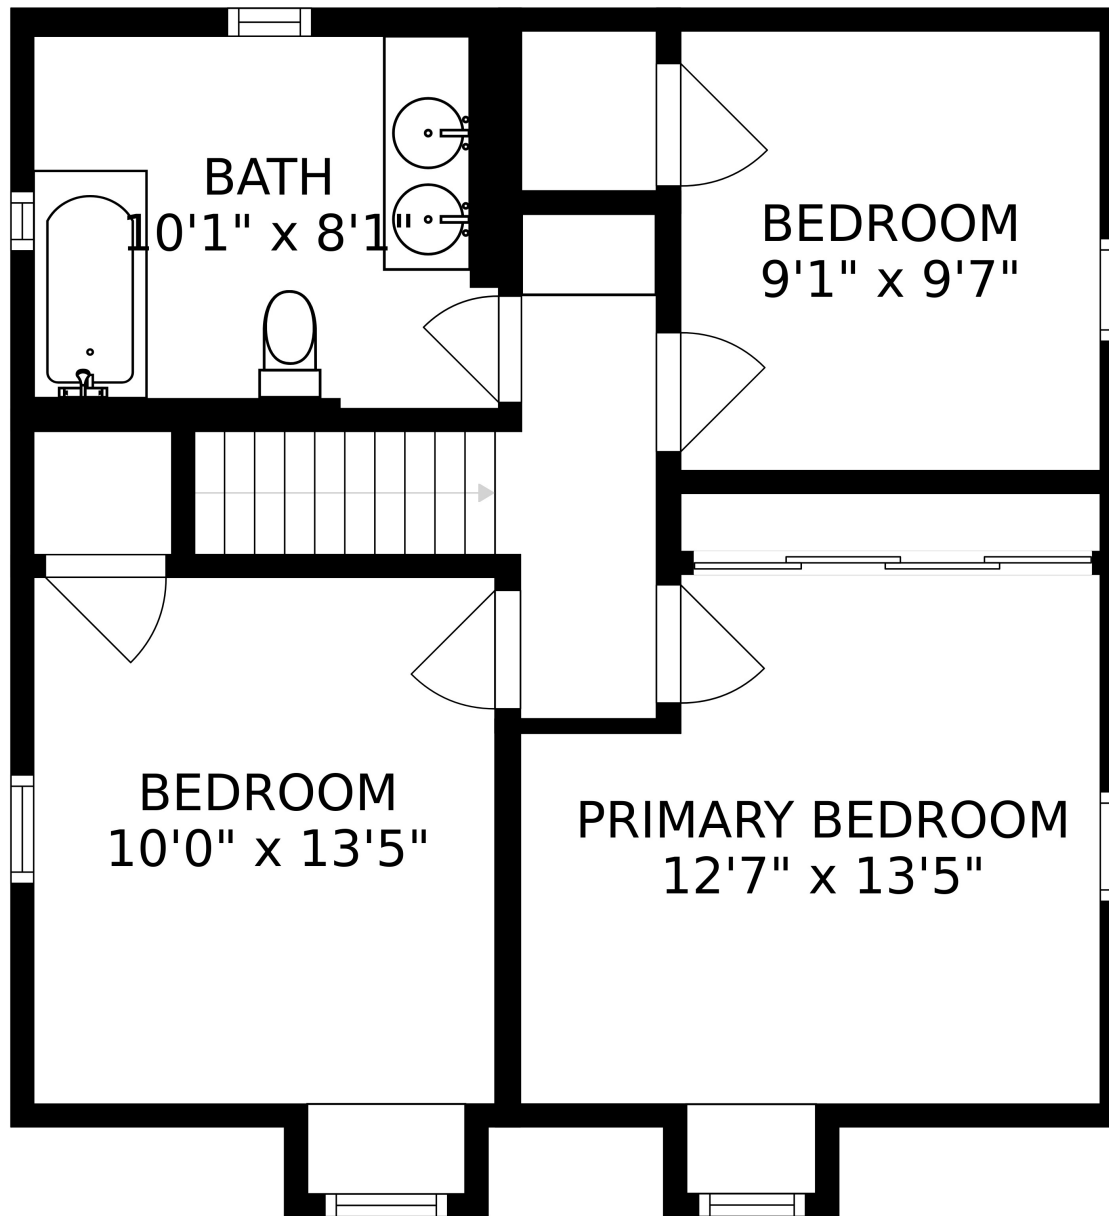

FLOOR 1

FLOOR 2

FLOOR 3

SIZES AND DIMENSIONS ARE APPROXIMATE, ACTUAL MAY VARY.

SIZES AND DIMENSIONS ARE APPROXIMATE, ACTUAL MAY VARY.

SIZES AND DIMENSIONS ARE APPROXIMATE, ACTUAL MAY VARY.

STORAGE
21'4" x 20'11"

LAUNDRY
8'11" x 7'1"

BATH
9'3" x 3'1"

SIZES AND DIMENSIONS ARE APPROXIMATE, ACTUAL MAY VARY.