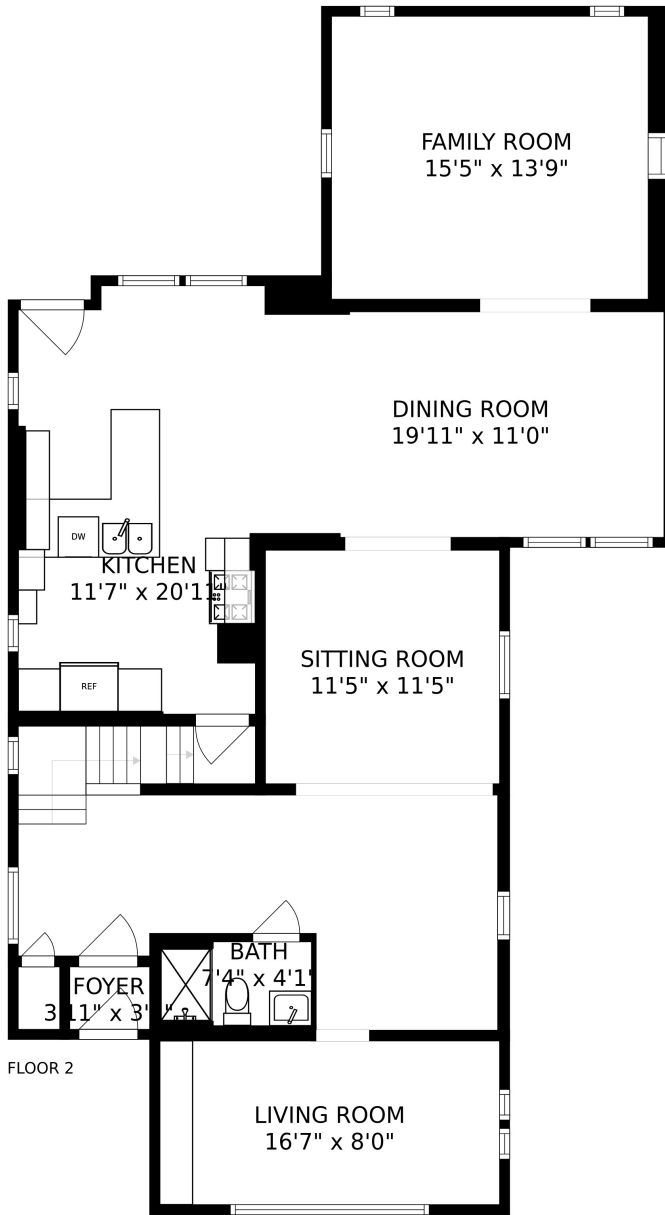

FLOOR 1

FLOOR 2

FLOOR 3

SIZES AND DIMENSIONS ARE APPROXIMATE, ACTUAL MAY VARY.

SIZES AND DIMENSIONS ARE APPROXIMATE, ACTUAL MAY VARY.

SIZES AND DIMENSIONS ARE APPROXIMATE, ACTUAL MAY VARY.

STORAGE
21'4" x 20'11"

LAUNDRY
8'11" x 7'1"

BATH
9'3" x 3'1"

SIZES AND DIMENSIONS ARE APPROXIMATE, ACTUAL MAY VARY.