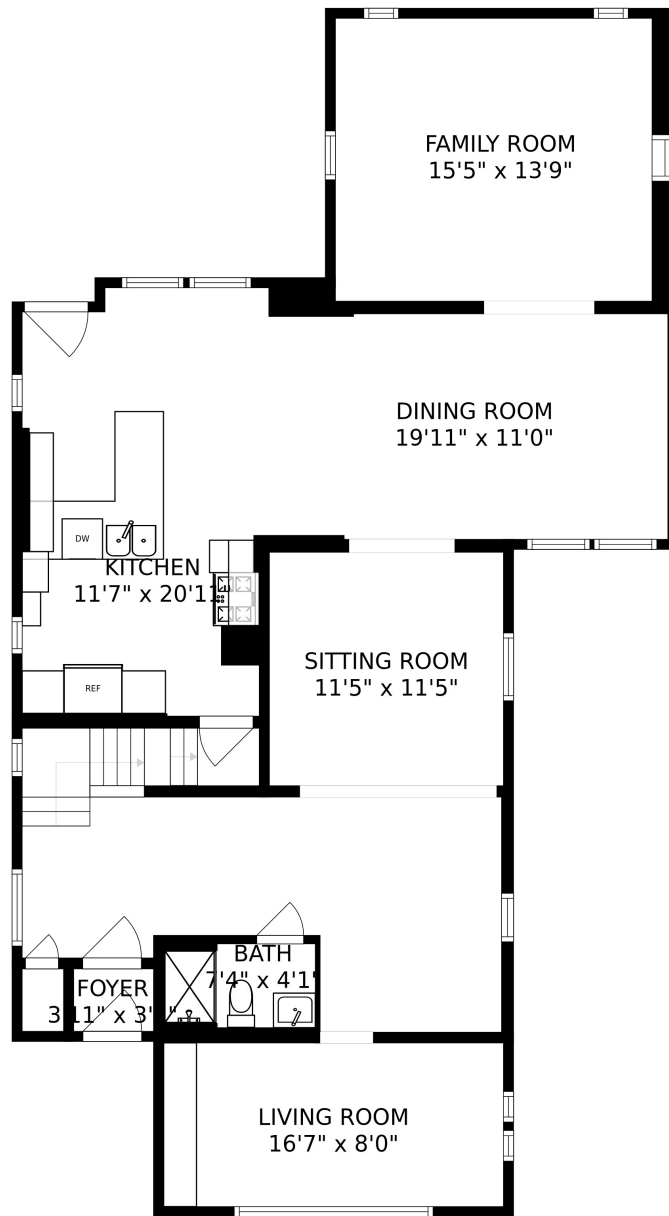

FLOOR 1

FLOOR 2

FLOOR 3

SIZES AND DIMENSIONS ARE APPROXIMATE, ACTUAL MAY VARY.

SIZES AND DIMENSIONS ARE APPROXIMATE, ACTUAL MAY VARY.

SIZES AND DIMENSIONS ARE APPROXIMATE, ACTUAL MAY VARY.

STORAGE
21'4" x 20'11"

LAUNDRY
8'11" x 7'1"

BATH
9'3" x 3'1"

SIZES AND DIMENSIONS ARE APPROXIMATE, ACTUAL MAY VARY.