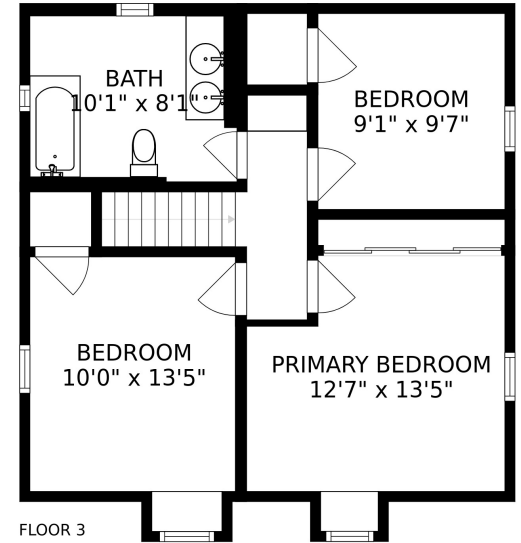

FLOOR 1

FLOOR 2

FLOOR 3

SIZES AND DIMENSIONS ARE APPROXIMATE, ACTUAL MAY VARY.

SIZES AND DIMENSIONS ARE APPROXIMATE, ACTUAL MAY VARY.

SIZES AND DIMENSIONS ARE APPROXIMATE, ACTUAL MAY VARY.

STORAGE
21'4" x 20'11"

LAUNDRY
8'11" x 7'1"

BATH
9'3" x 3'1"

SIZES AND DIMENSIONS ARE APPROXIMATE, ACTUAL MAY VARY.