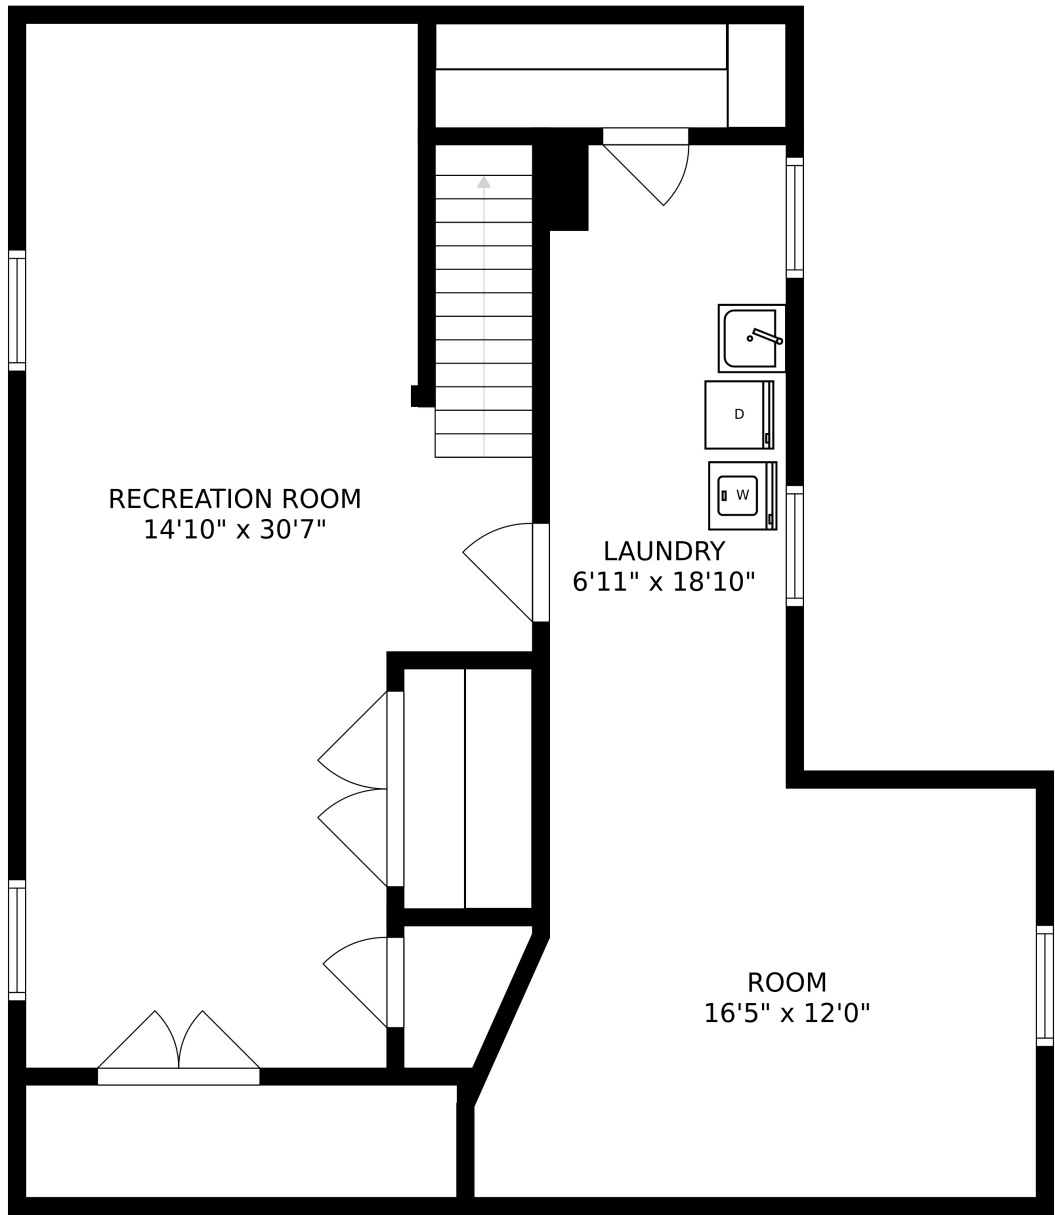

FLOOR 1

FLOOR 2

FLOOR 3

SIZES AND DIMENSIONS ARE APPROXIMATE, ACTUAL MAY VARY.

SIZES AND DIMENSIONS ARE APPROXIMATE, ACTUAL MAY VARY.

SIZES AND DIMENSIONS ARE APPROXIMATE, ACTUAL MAY VARY.

RECREATION ROOM  
14'10" x 30'7"

LAUNDRY  
6'11" x 18'10"

ROOM  
16'5" x 12'0"

SIZES AND DIMENSIONS ARE APPROXIMATE, ACTUAL MAY VARY.