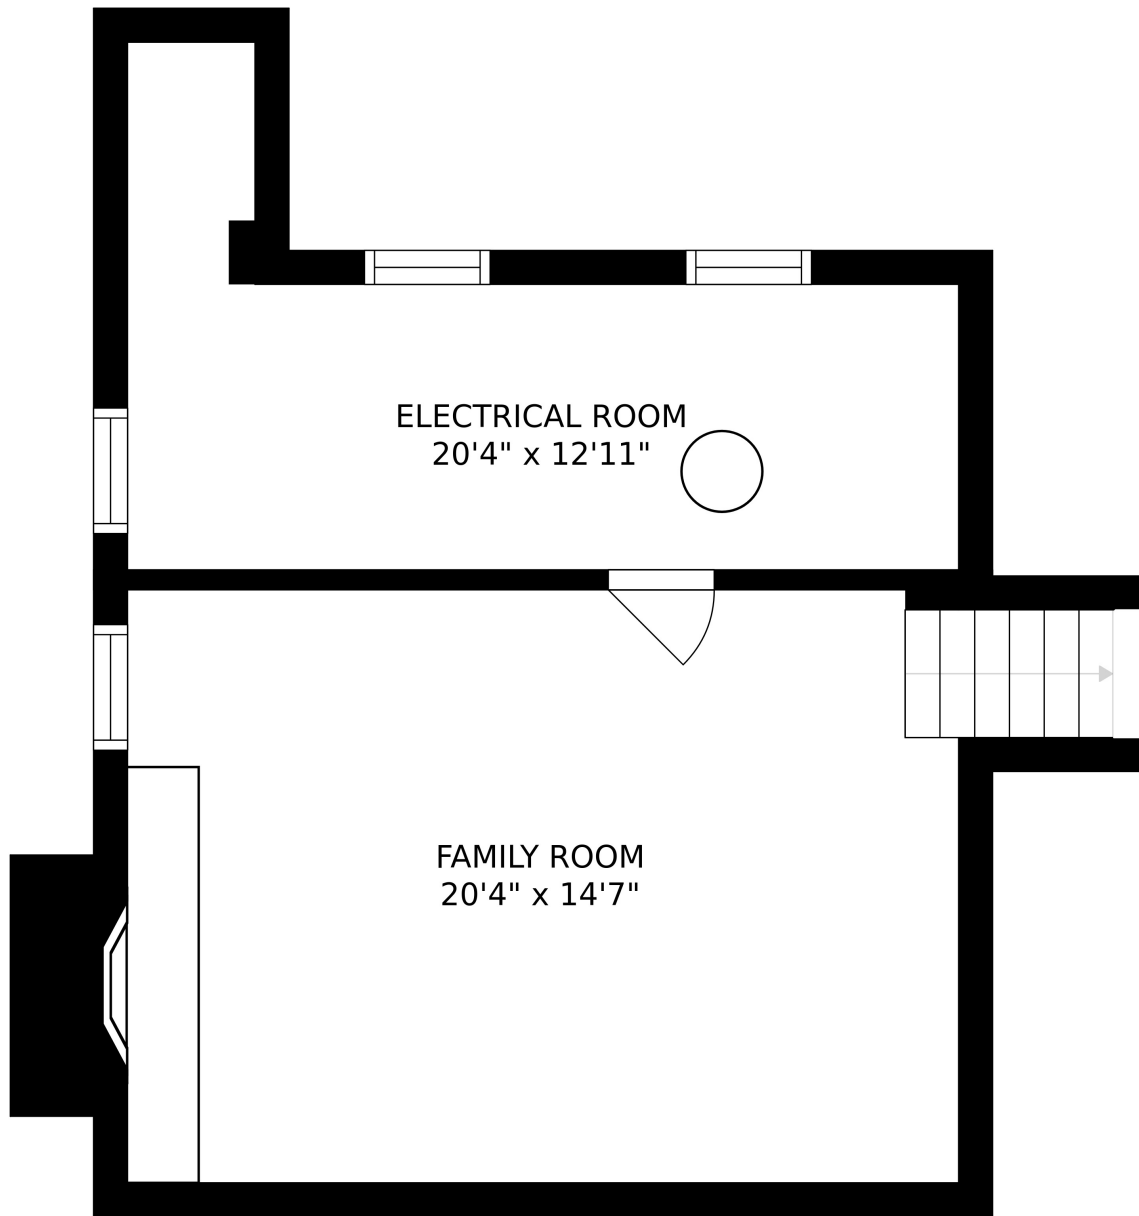

FLOOR 2

FLOOR 3

FLOOR 1

SIZES AND DIMENSIONS ARE APPROXIMATE, ACTUAL MAY VARY.

OPEN TO BELOW

BATH  
7'5" x 7'6"

PRIMARY BEDROOM  
19'10" x 11'1"

BEDROOM  
11'8" x 9'11"

BEDROOM  
13'10" x 10'0"

SIZES AND DIMENSIONS ARE APPROXIMATE, ACTUAL MAY VARY.

SIZES AND DIMENSIONS ARE APPROXIMATE, ACTUAL MAY VARY.

SIZES AND DIMENSIONS ARE APPROXIMATE, ACTUAL MAY VARY.