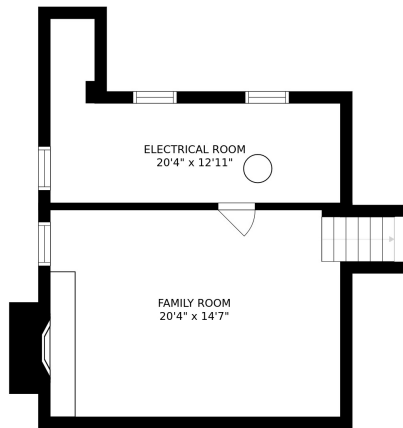

FLOOR 2

FLOOR 3

FLOOR 1

SIZES AND DIMENSIONS ARE APPROXIMATE, ACTUAL MAY VARY.

OPEN TO BELOW

BATH  
7'5" x 7'6"

PRIMARY BEDROOM  
19'10" x 11'1"

BEDROOM  
11'8" x 9'11"

BEDROOM  
13'10" x 10'0"

SIZES AND DIMENSIONS ARE APPROXIMATE, ACTUAL MAY VARY.

SIZES AND DIMENSIONS ARE APPROXIMATE, ACTUAL MAY VARY.

SIZES AND DIMENSIONS ARE APPROXIMATE, ACTUAL MAY VARY.