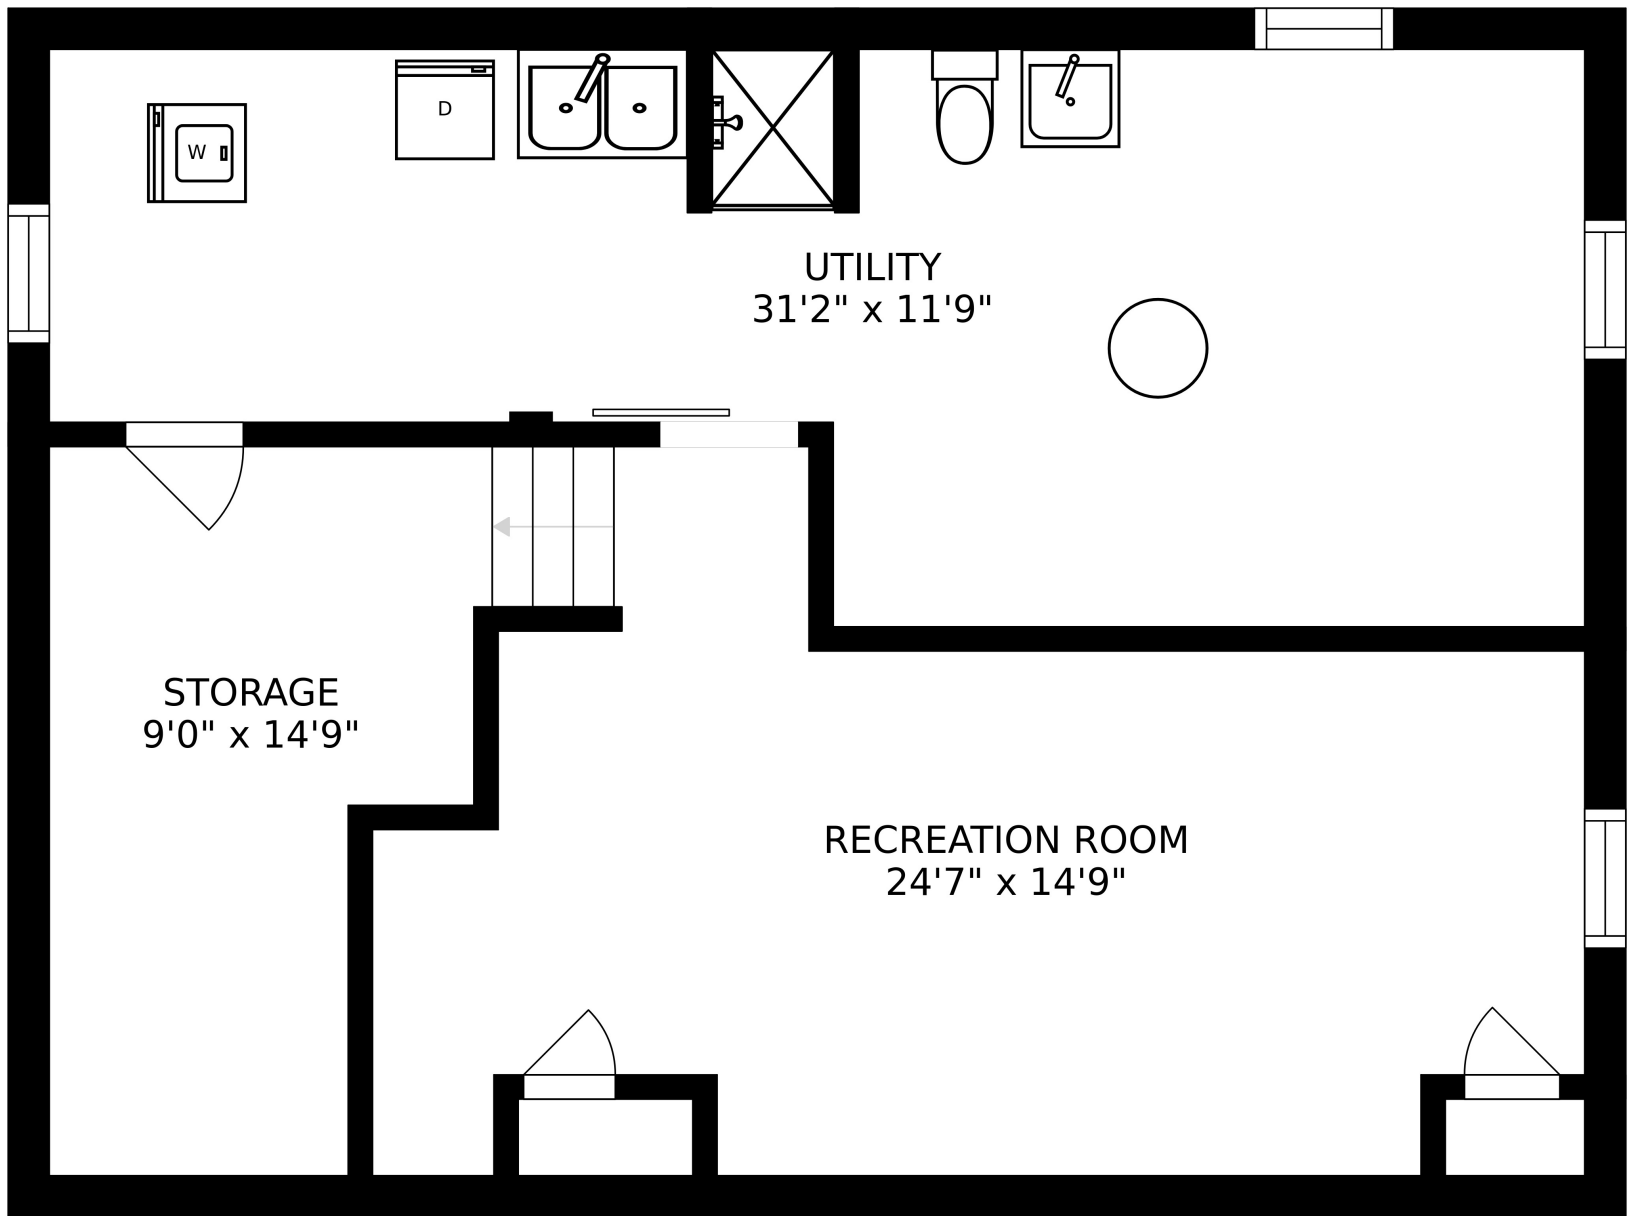

FLOOR 1

FLOOR 2

FLOOR 3

SIZES AND DIMENSIONS ARE APPROXIMATE, ACTUAL MAY VARY.

SIZES AND DIMENSIONS ARE APPROXIMATE, ACTUAL MAY VARY.

SIZES AND DIMENSIONS ARE APPROXIMATE, ACTUAL MAY VARY.

UTILITY  
31'2" x 11'9"

STORAGE  
9'0" x 14'9"

RECREATION ROOM  
24'7" x 14'9"

SIZES AND DIMENSIONS ARE APPROXIMATE, ACTUAL MAY VARY.