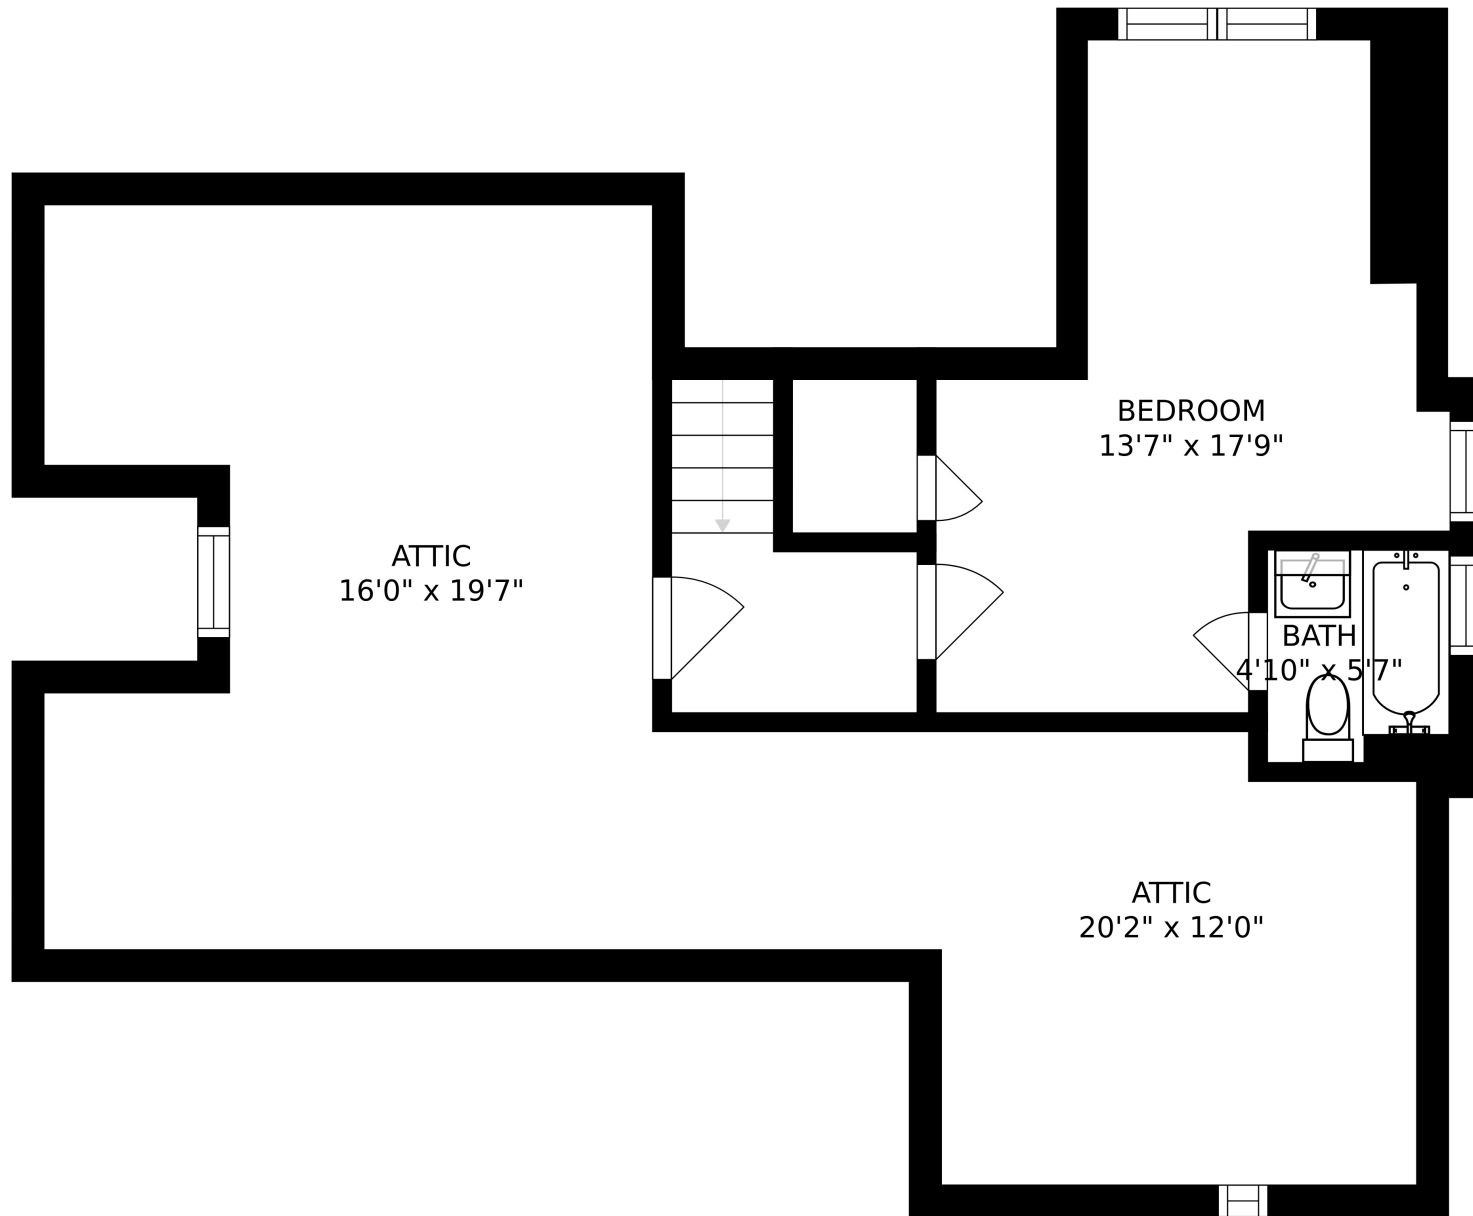

SIZES AND DIMENSIONS ARE APPROXIMATE, ACTUAL MAY VARY.

ATTIC
16'0" x 19'7"

BEDROOM
13'7" x 17'9"

BATH
4'10" x 5'7"

ATTIC
20'2" x 12'0"

SIZES AND DIMENSIONS ARE APPROXIMATE, ACTUAL MAY VARY.

SIZES AND DIMENSIONS ARE APPROXIMATE, ACTUAL MAY VARY.

SIZES AND DIMENSIONS ARE APPROXIMATE, ACTUAL MAY VARY.

SIZES AND DIMENSIONS ARE APPROXIMATE, ACTUAL MAY VARY.