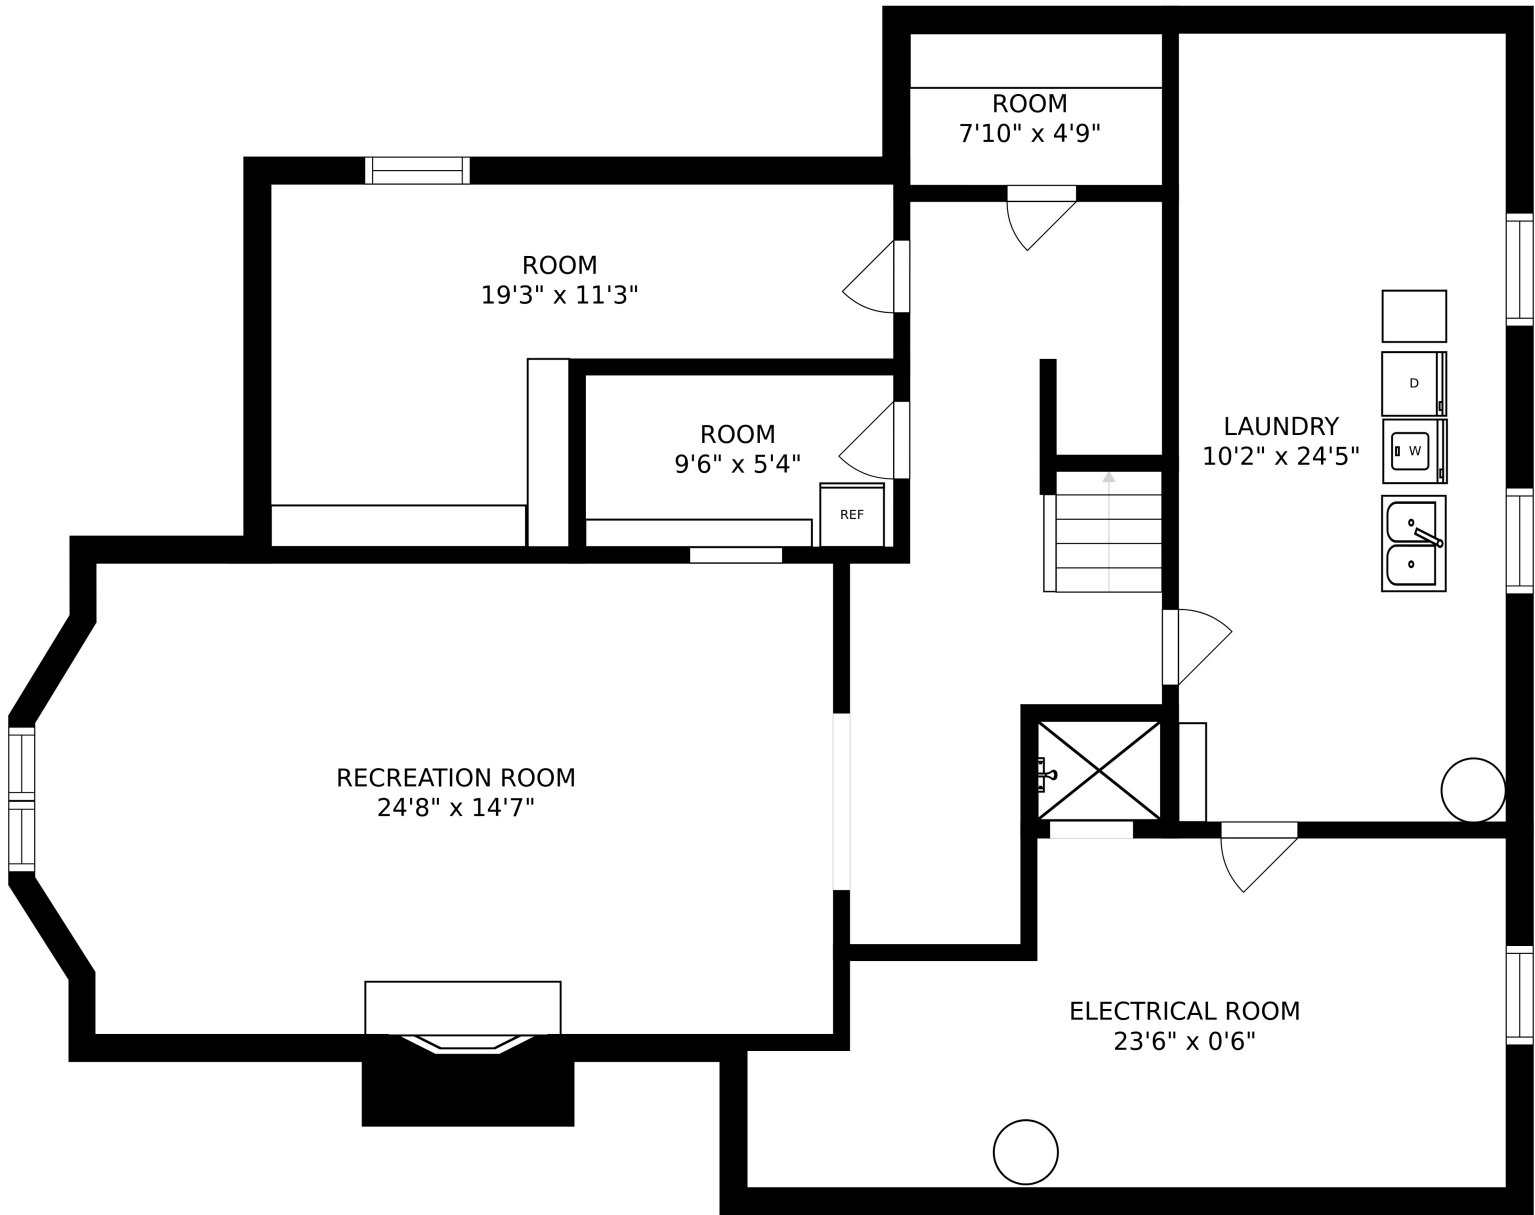

SIZES AND DIMENSIONS ARE APPROXIMATE, ACTUAL MAY VARY.

ATTIC
16'0" x 19'7"

BEDROOM
13'7" x 17'9"

BATH
4'10" x 5'7"

ATTIC
20'2" x 12'0"

SIZES AND DIMENSIONS ARE APPROXIMATE, ACTUAL MAY VARY.

SIZES AND DIMENSIONS ARE APPROXIMATE, ACTUAL MAY VARY.

SIZES AND DIMENSIONS ARE APPROXIMATE, ACTUAL MAY VARY.

SIZES AND DIMENSIONS ARE APPROXIMATE, ACTUAL MAY VARY.