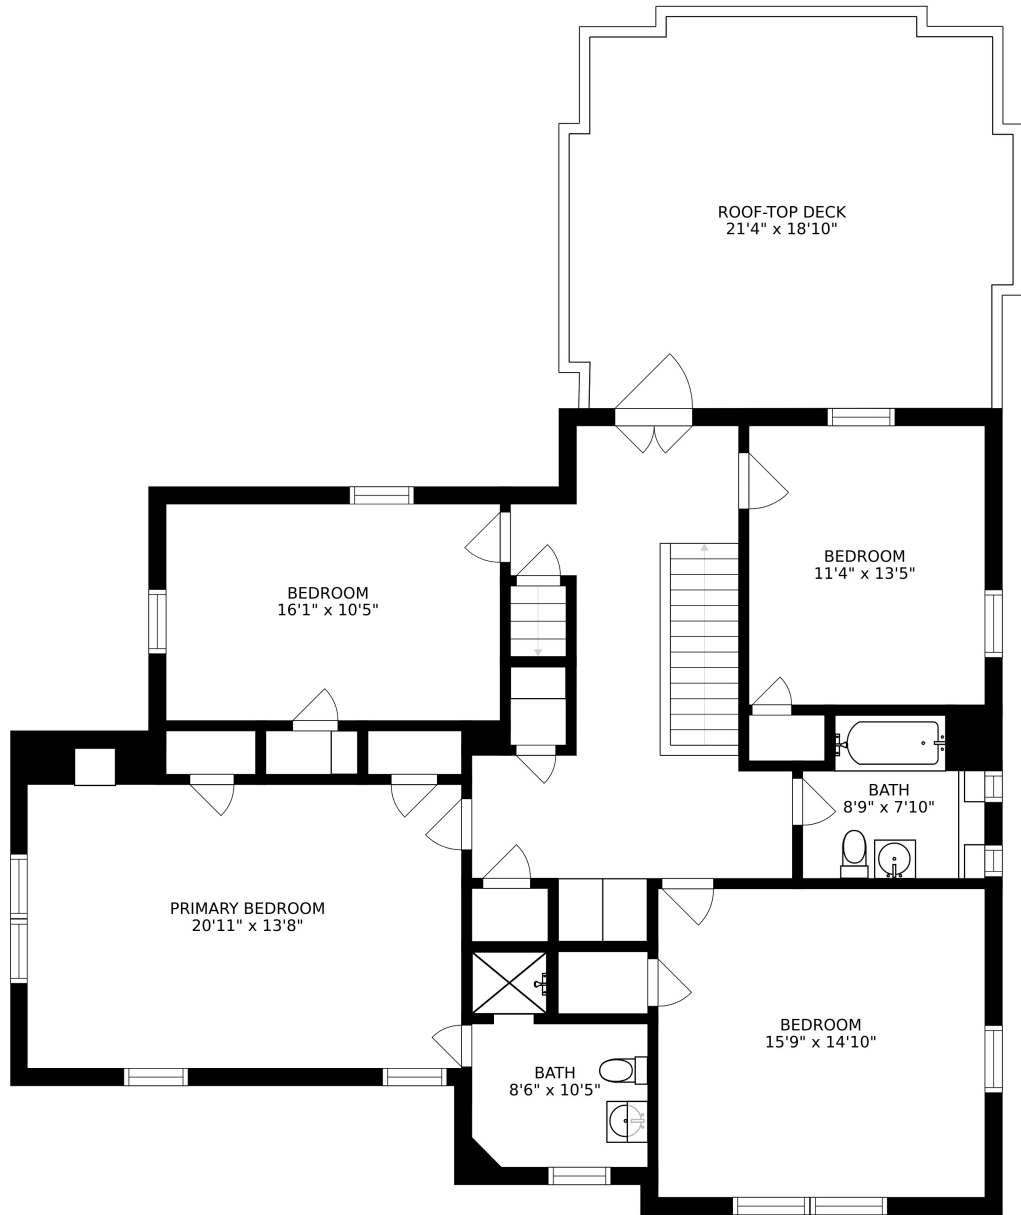

SIZES AND DIMENSIONS ARE APPROXIMATE, ACTUAL MAY VARY.

ATTIC
16'0" x 19'7"

BEDROOM
13'7" x 17'9"

BATH
4'10" x 5'7"

ATTIC
20'2" x 12'0"

SIZES AND DIMENSIONS ARE APPROXIMATE, ACTUAL MAY VARY.

SIZES AND DIMENSIONS ARE APPROXIMATE, ACTUAL MAY VARY.

SIZES AND DIMENSIONS ARE APPROXIMATE, ACTUAL MAY VARY.

SIZES AND DIMENSIONS ARE APPROXIMATE, ACTUAL MAY VARY.