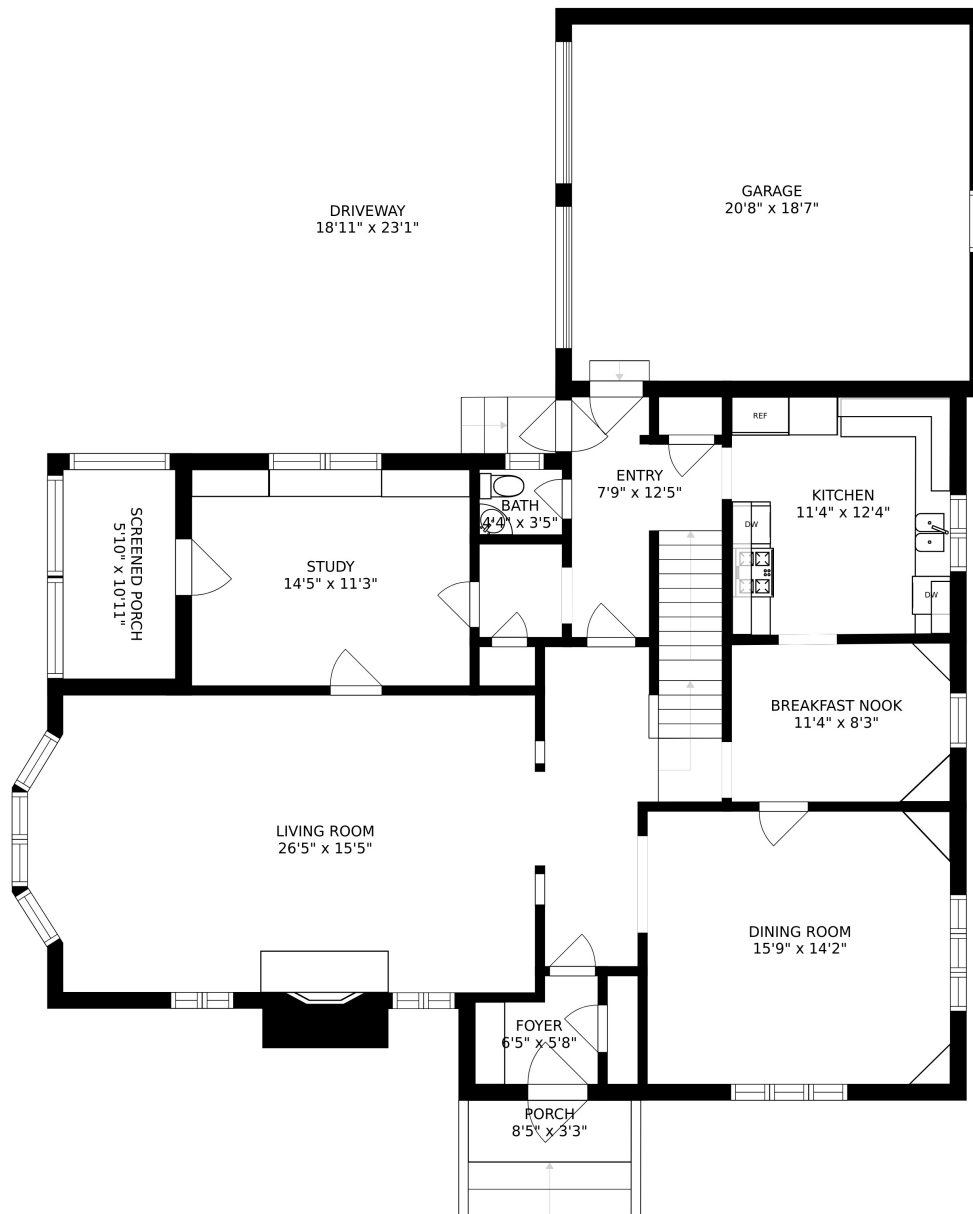

SIZES AND DIMENSIONS ARE APPROXIMATE, ACTUAL MAY VARY.

ATTIC
16'0" x 19'7"

BEDROOM
13'7" x 17'9"

BATH
4'10" x 5'7"

ATTIC
20'2" x 12'0"

SIZES AND DIMENSIONS ARE APPROXIMATE, ACTUAL MAY VARY.

SIZES AND DIMENSIONS ARE APPROXIMATE, ACTUAL MAY VARY.

SIZES AND DIMENSIONS ARE APPROXIMATE, ACTUAL MAY VARY.

SIZES AND DIMENSIONS ARE APPROXIMATE, ACTUAL MAY VARY.