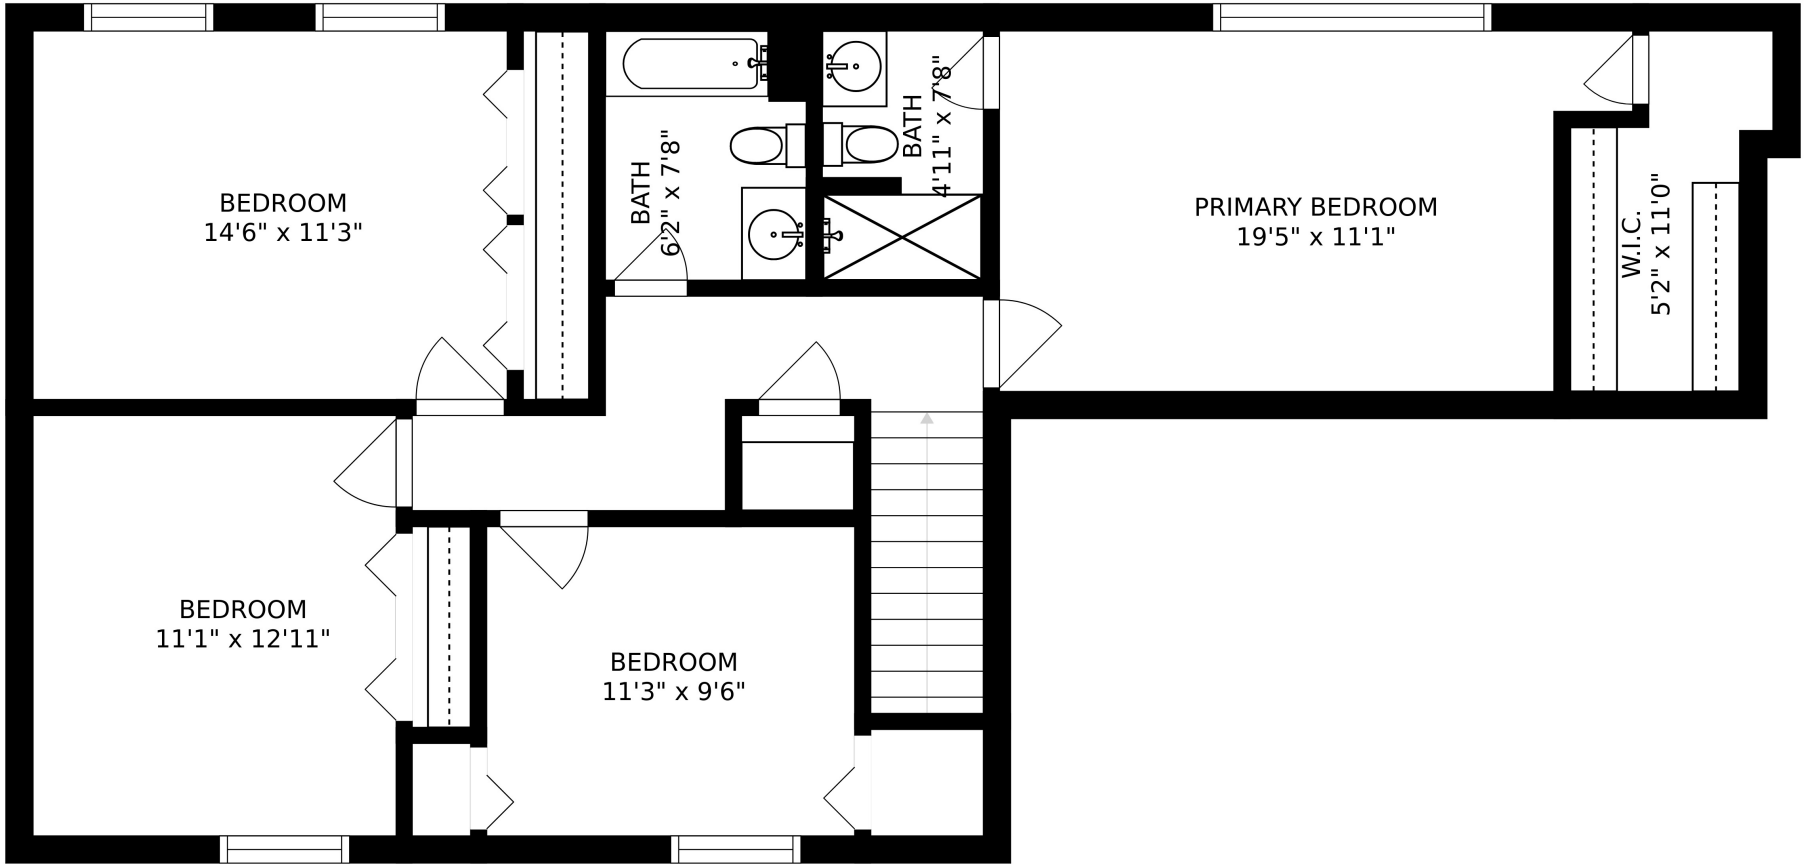

SIZES AND DIMENSIONS ARE APPROXIMATE, ACTUAL MAY VARY.

SIZES AND DIMENSIONS ARE APPROXIMATE, ACTUAL MAY VARY.

SIZES AND DIMENSIONS ARE APPROXIMATE, ACTUAL MAY VARY.

STORAGE  
15'1" x 11'0"

LAUNDRY  
13'6" x 17'9"

RECREATION ROOM  
18'4" x 10'4"

SIZES AND DIMENSIONS ARE APPROXIMATE, ACTUAL MAY VARY.