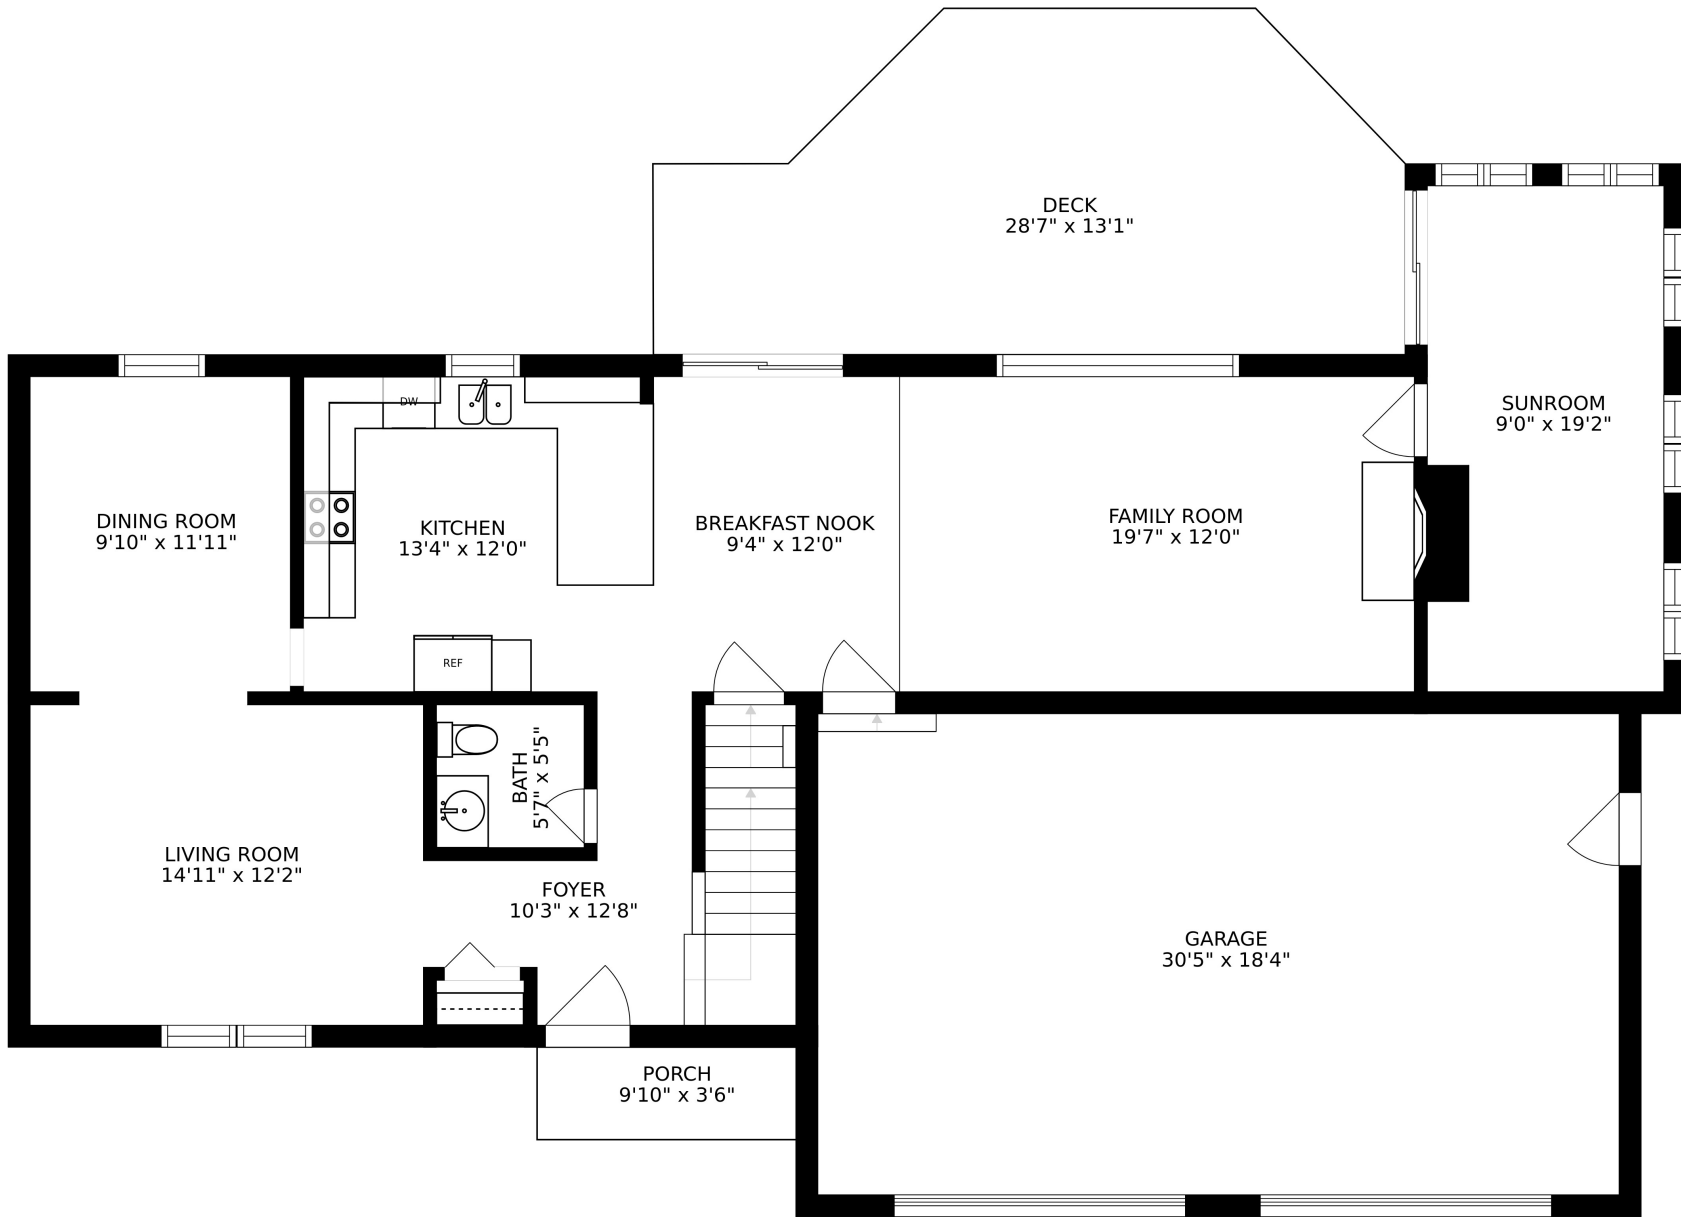

SIZES AND DIMENSIONS ARE APPROXIMATE, ACTUAL MAY VARY.

SIZES AND DIMENSIONS ARE APPROXIMATE, ACTUAL MAY VARY.

SIZES AND DIMENSIONS ARE APPROXIMATE, ACTUAL MAY VARY.

STORAGE  
15'1" x 11'0"

LAUNDRY  
13'6" x 17'9"

RECREATION ROOM  
18'4" x 10'4"

SIZES AND DIMENSIONS ARE APPROXIMATE, ACTUAL MAY VARY.