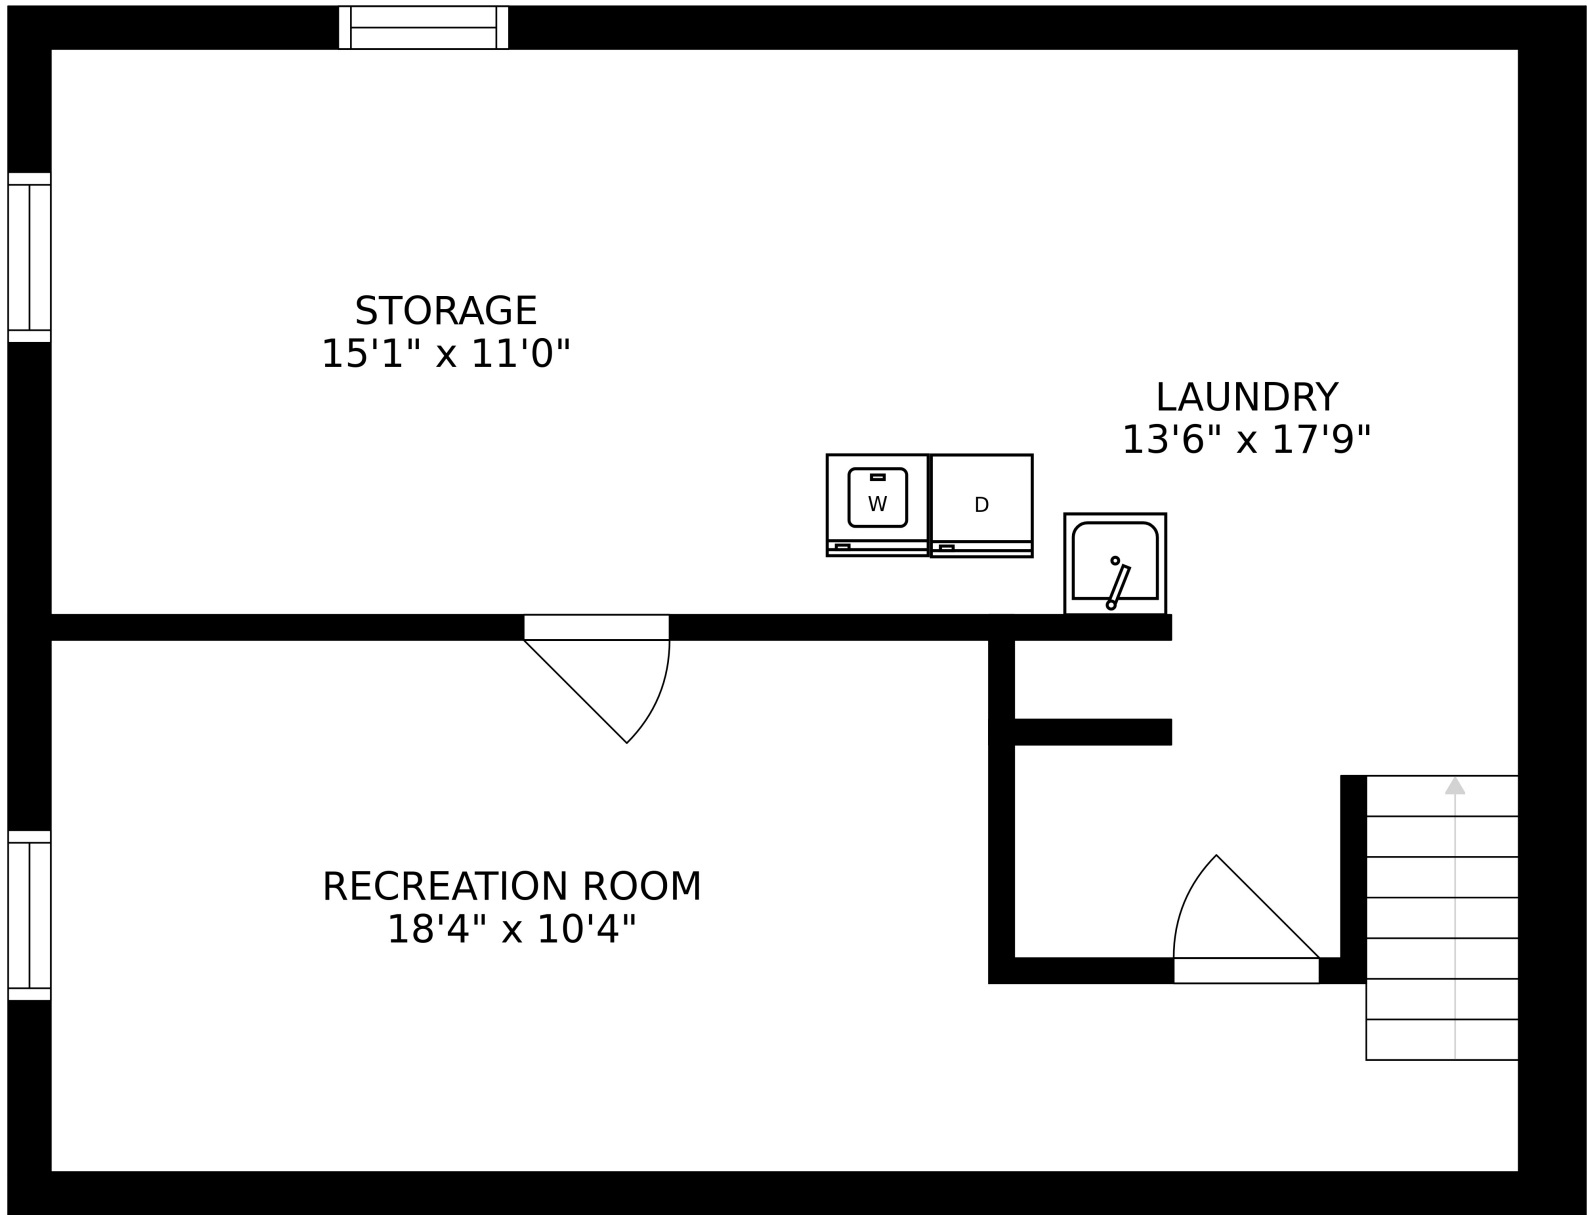

SIZES AND DIMENSIONS ARE APPROXIMATE, ACTUAL MAY VARY.

SIZES AND DIMENSIONS ARE APPROXIMATE, ACTUAL MAY VARY.

SIZES AND DIMENSIONS ARE APPROXIMATE, ACTUAL MAY VARY.

STORAGE  
15'1" x 11'0"

LAUNDRY  
13'6" x 17'9"

RECREATION ROOM  
18'4" x 10'4"

SIZES AND DIMENSIONS ARE APPROXIMATE, ACTUAL MAY VARY.