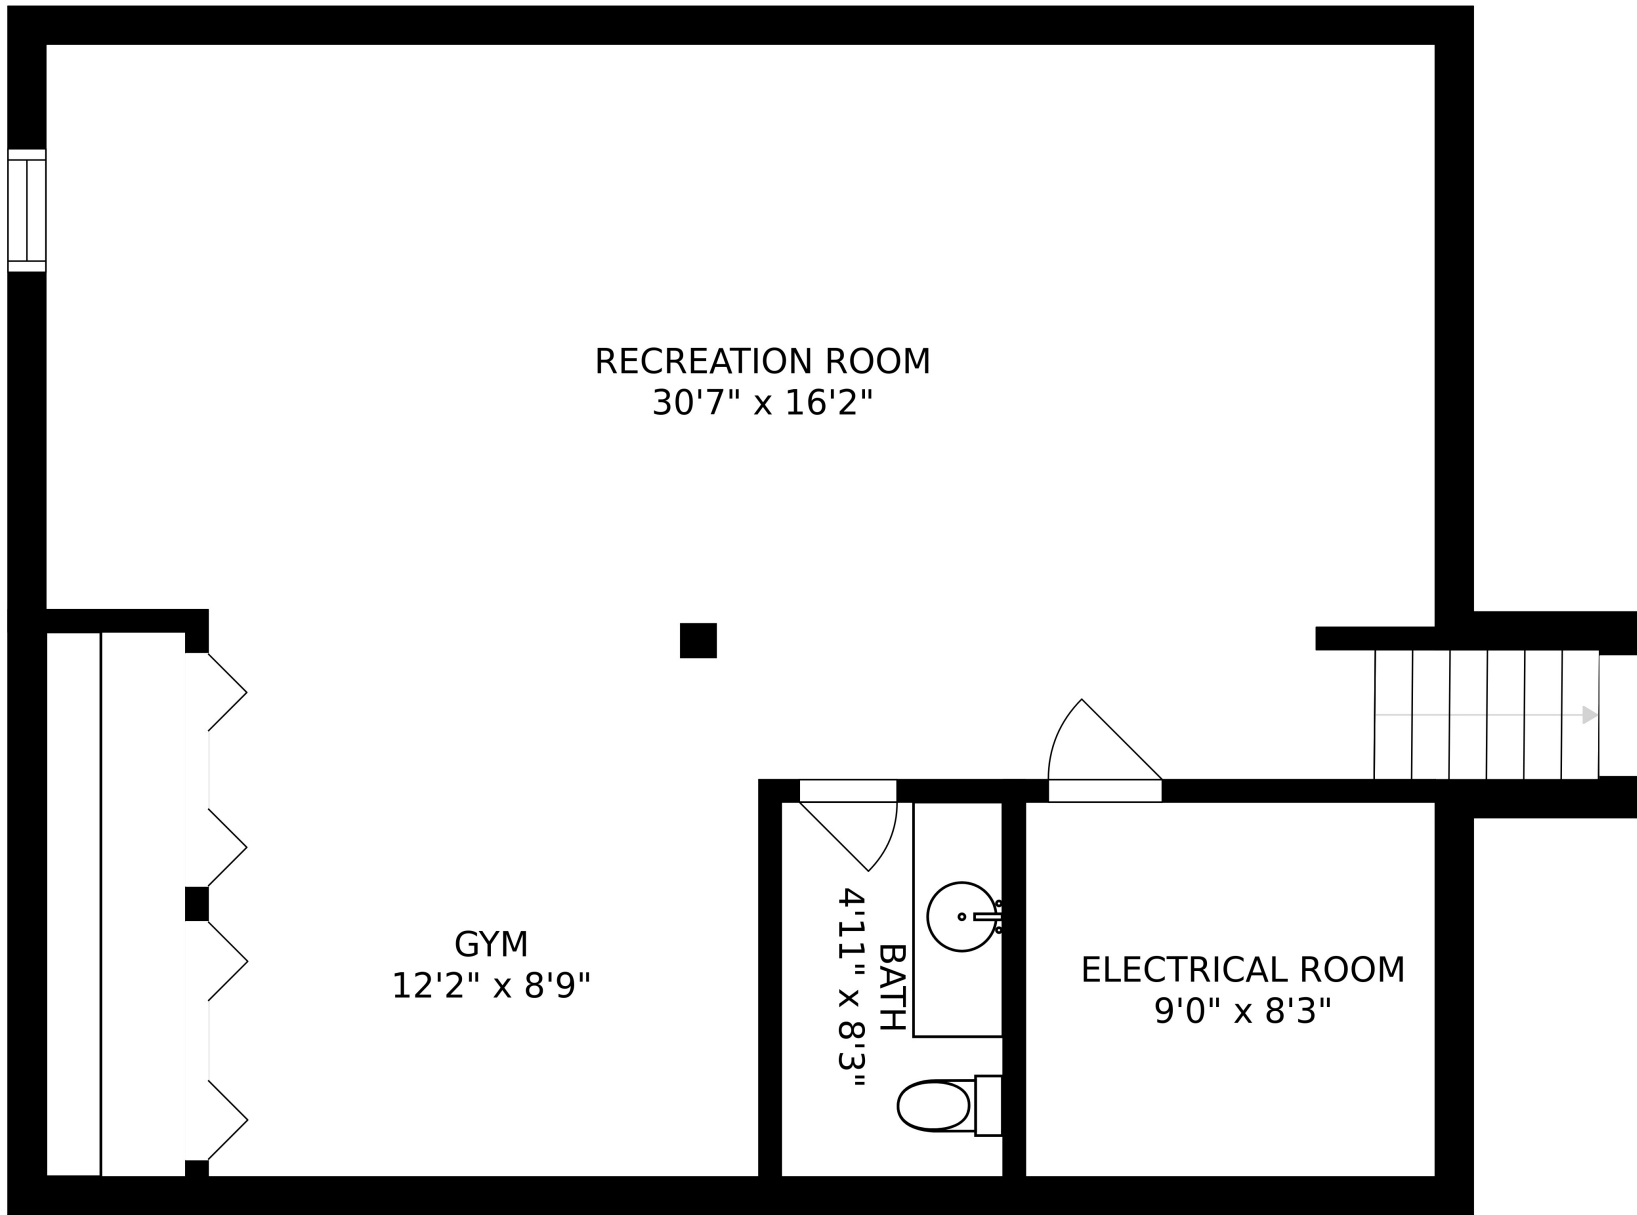

SIZES AND DIMENSIONS ARE APPROXIMATE, ACTUAL MAY VARY.

SIZES AND DIMENSIONS ARE APPROXIMATE, ACTUAL MAY VARY.

SIZES AND DIMENSIONS ARE APPROXIMATE, ACTUAL MAY VARY.

RECREATION ROOM

30'7" x 16'2"

GYM  
12'2" x 8'9"

BATH  
4'11" x 8'3"

ELECTRICAL ROOM  
9'0" x 8'3"

SIZES AND DIMENSIONS ARE APPROXIMATE, ACTUAL MAY VARY.