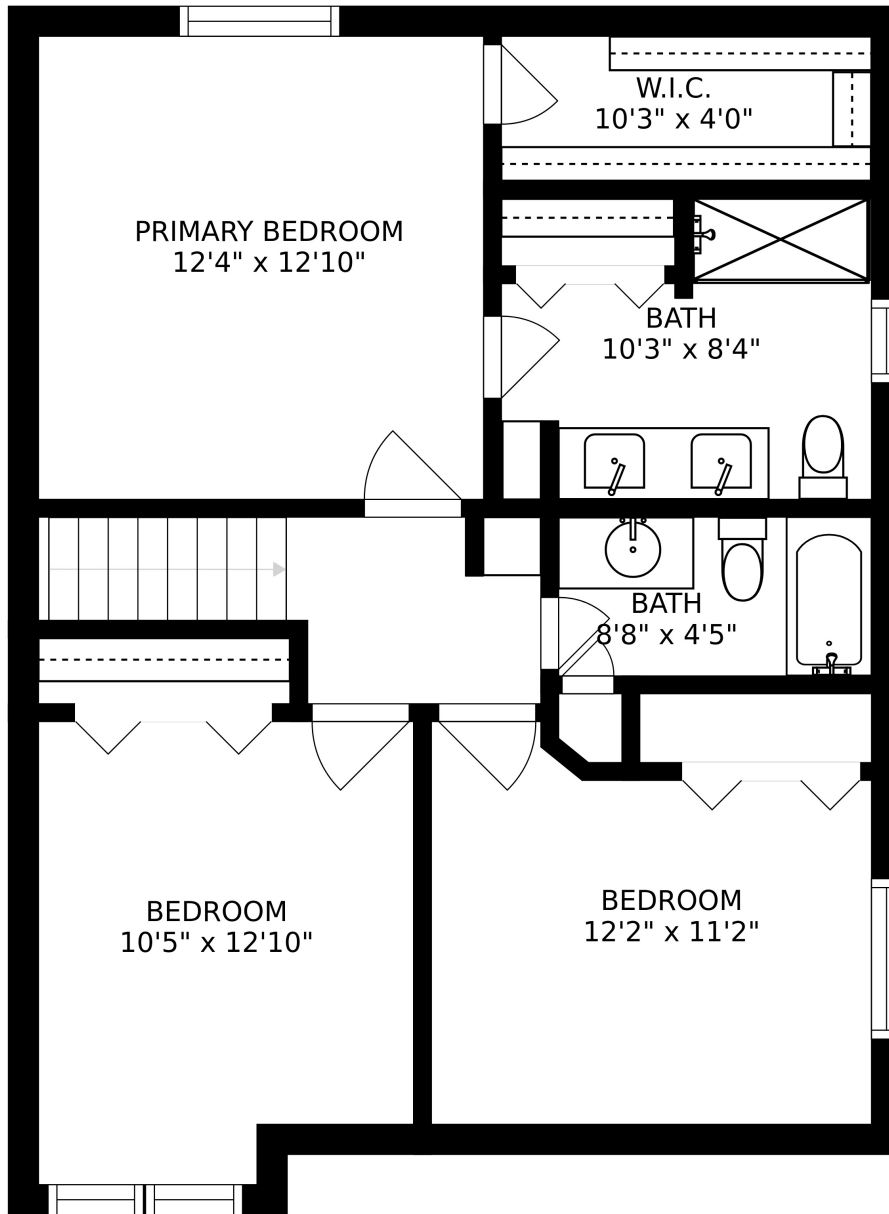

SIZES AND DIMENSIONS ARE APPROXIMATE, ACTUAL MAY VARY.

SIZES AND DIMENSIONS ARE APPROXIMATE, ACTUAL MAY VARY.

SIZES AND DIMENSIONS ARE APPROXIMATE, ACTUAL MAY VARY.

RECREATION ROOM

30'7" x 16'2"

GYM  
12'2" x 8'9"

BATH  
4'11" x 8'3"

ELECTRICAL ROOM  
9'0" x 8'3"

SIZES AND DIMENSIONS ARE APPROXIMATE, ACTUAL MAY VARY.