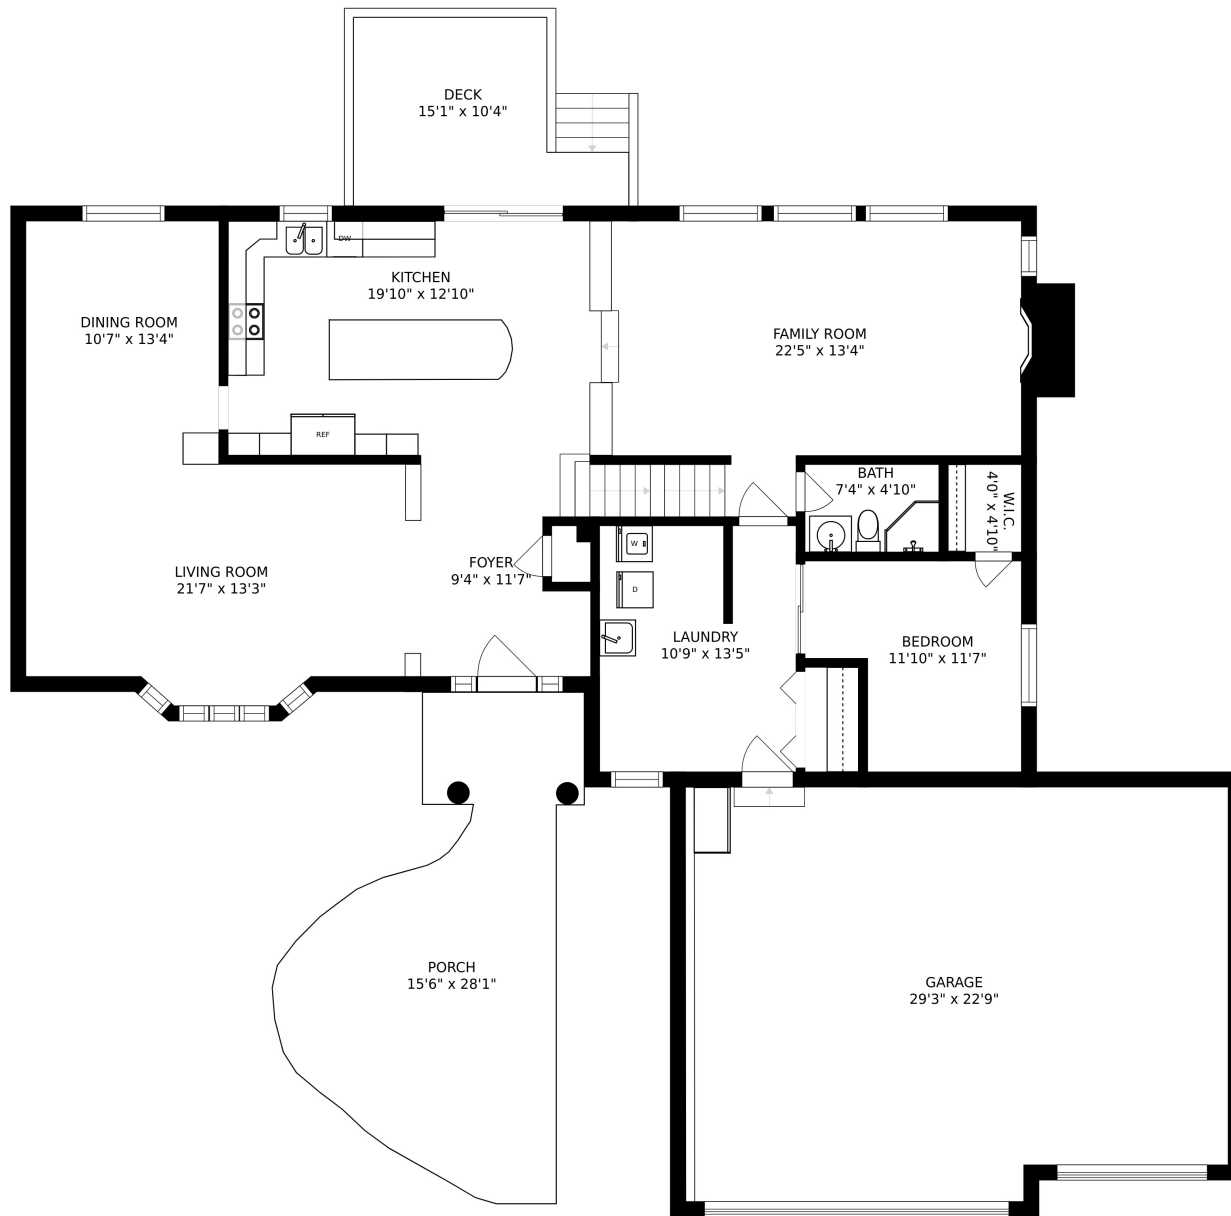

SIZES AND DIMENSIONS ARE APPROXIMATE, ACTUAL MAY VARY.

SIZES AND DIMENSIONS ARE APPROXIMATE, ACTUAL MAY VARY.

SIZES AND DIMENSIONS ARE APPROXIMATE, ACTUAL MAY VARY.

RECREATION ROOM

30'7" x 16'2"

GYM  
12'2" x 8'9"

BATH  
4'11" x 8'3"

ELECTRICAL ROOM  
9'0" x 8'3"

SIZES AND DIMENSIONS ARE APPROXIMATE, ACTUAL MAY VARY.