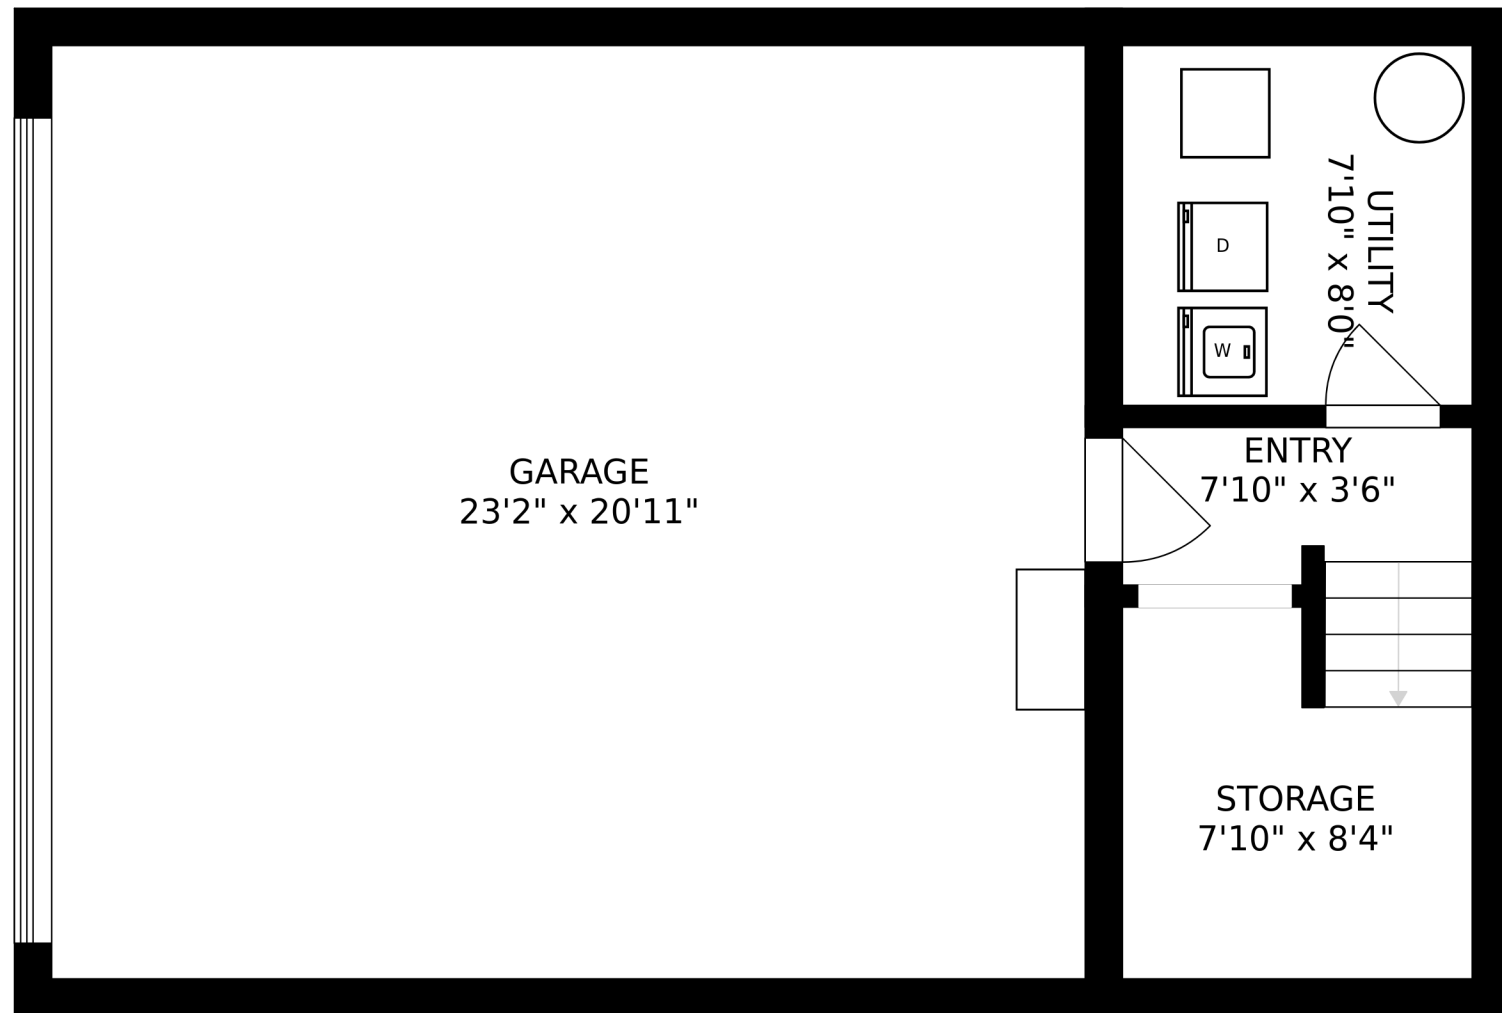

FLOOR 3

FLOOR 1

FLOOR 2

SIZES AND DIMENSIONS ARE APPROXIMATE, ACTUAL MAY VARY.

SIZES AND DIMENSIONS ARE APPROXIMATE, ACTUAL MAY VARY.

GARAGE
23'2" x 20'11"

ENTRY
7'10" x 3'6"

STORAGE
7'10" x 8'4"