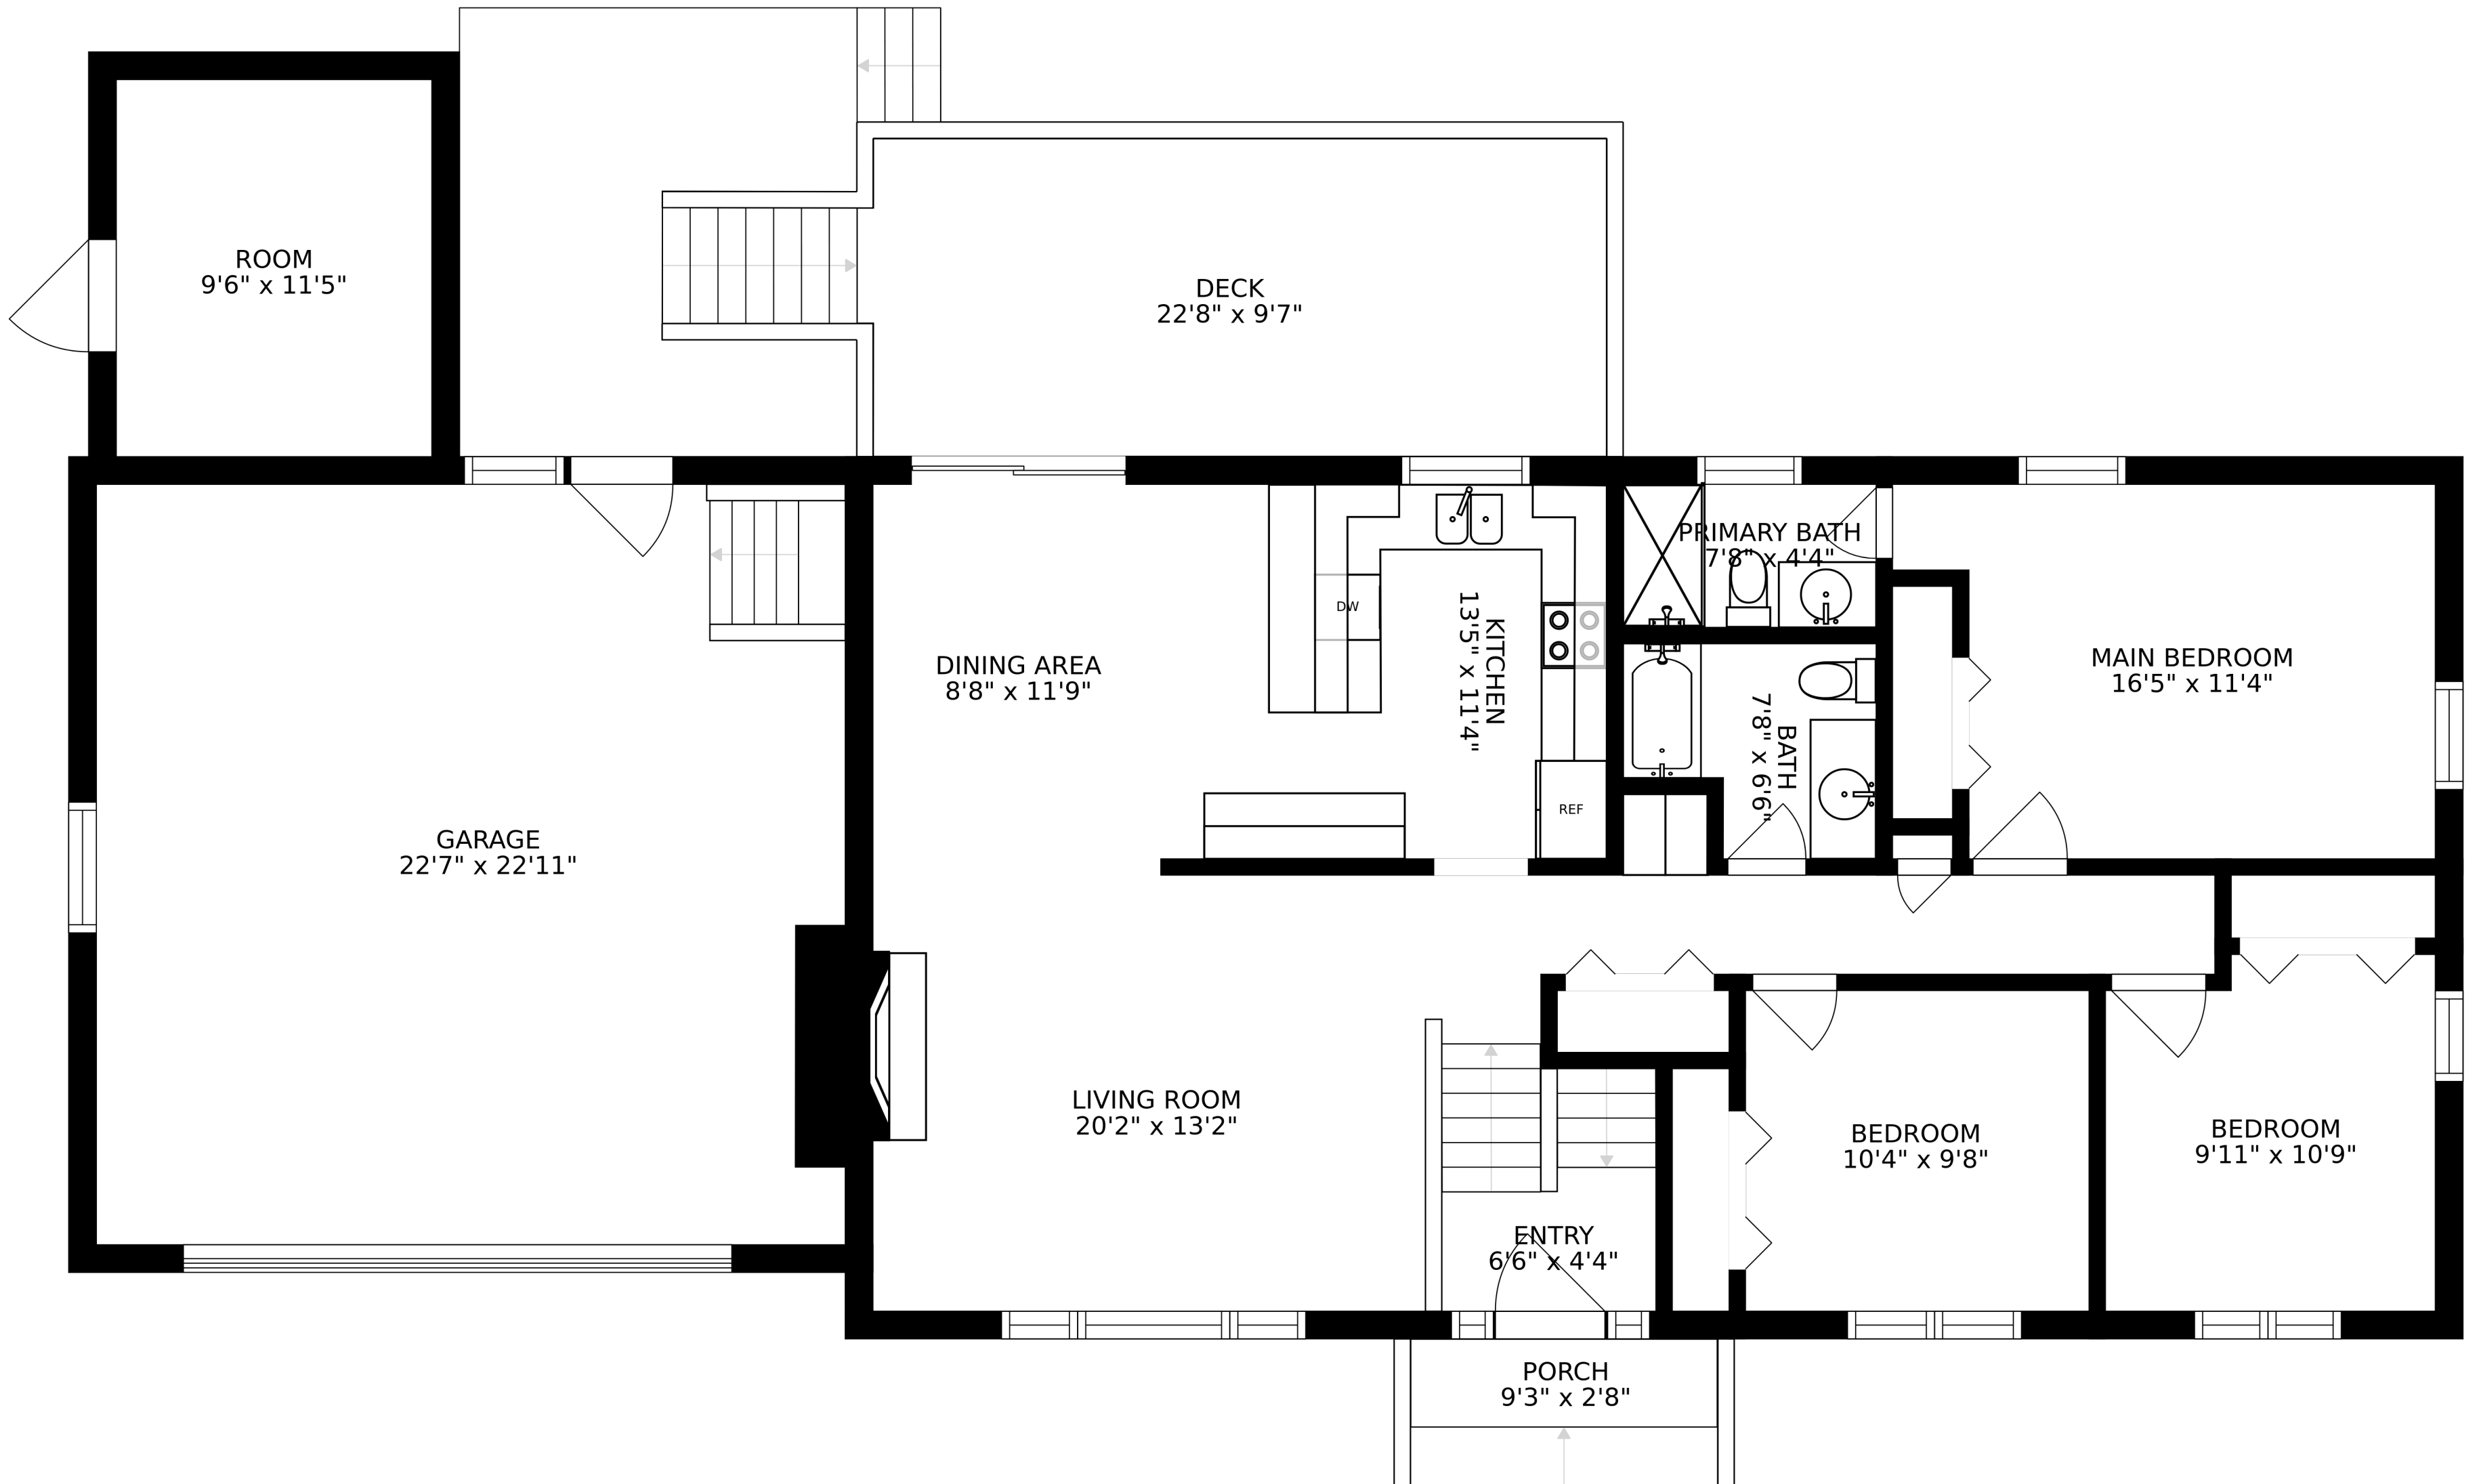

SIZES AND DIMENSIONS ARE APPROXIMATE, ACTUAL MAY VARY.

SIZES AND DIMENSIONS ARE APPROXIMATE, ACTUAL MAY VARY.

PATIO  
22'7" x 13'6"

BATH  
4'8" x 7'9"

LAUNDRY IN UTILITY  
23'11" x 12'0"

FAMILY ROOM  
46'2" x 24'5"

ROOM  
6'6" x 8'4"