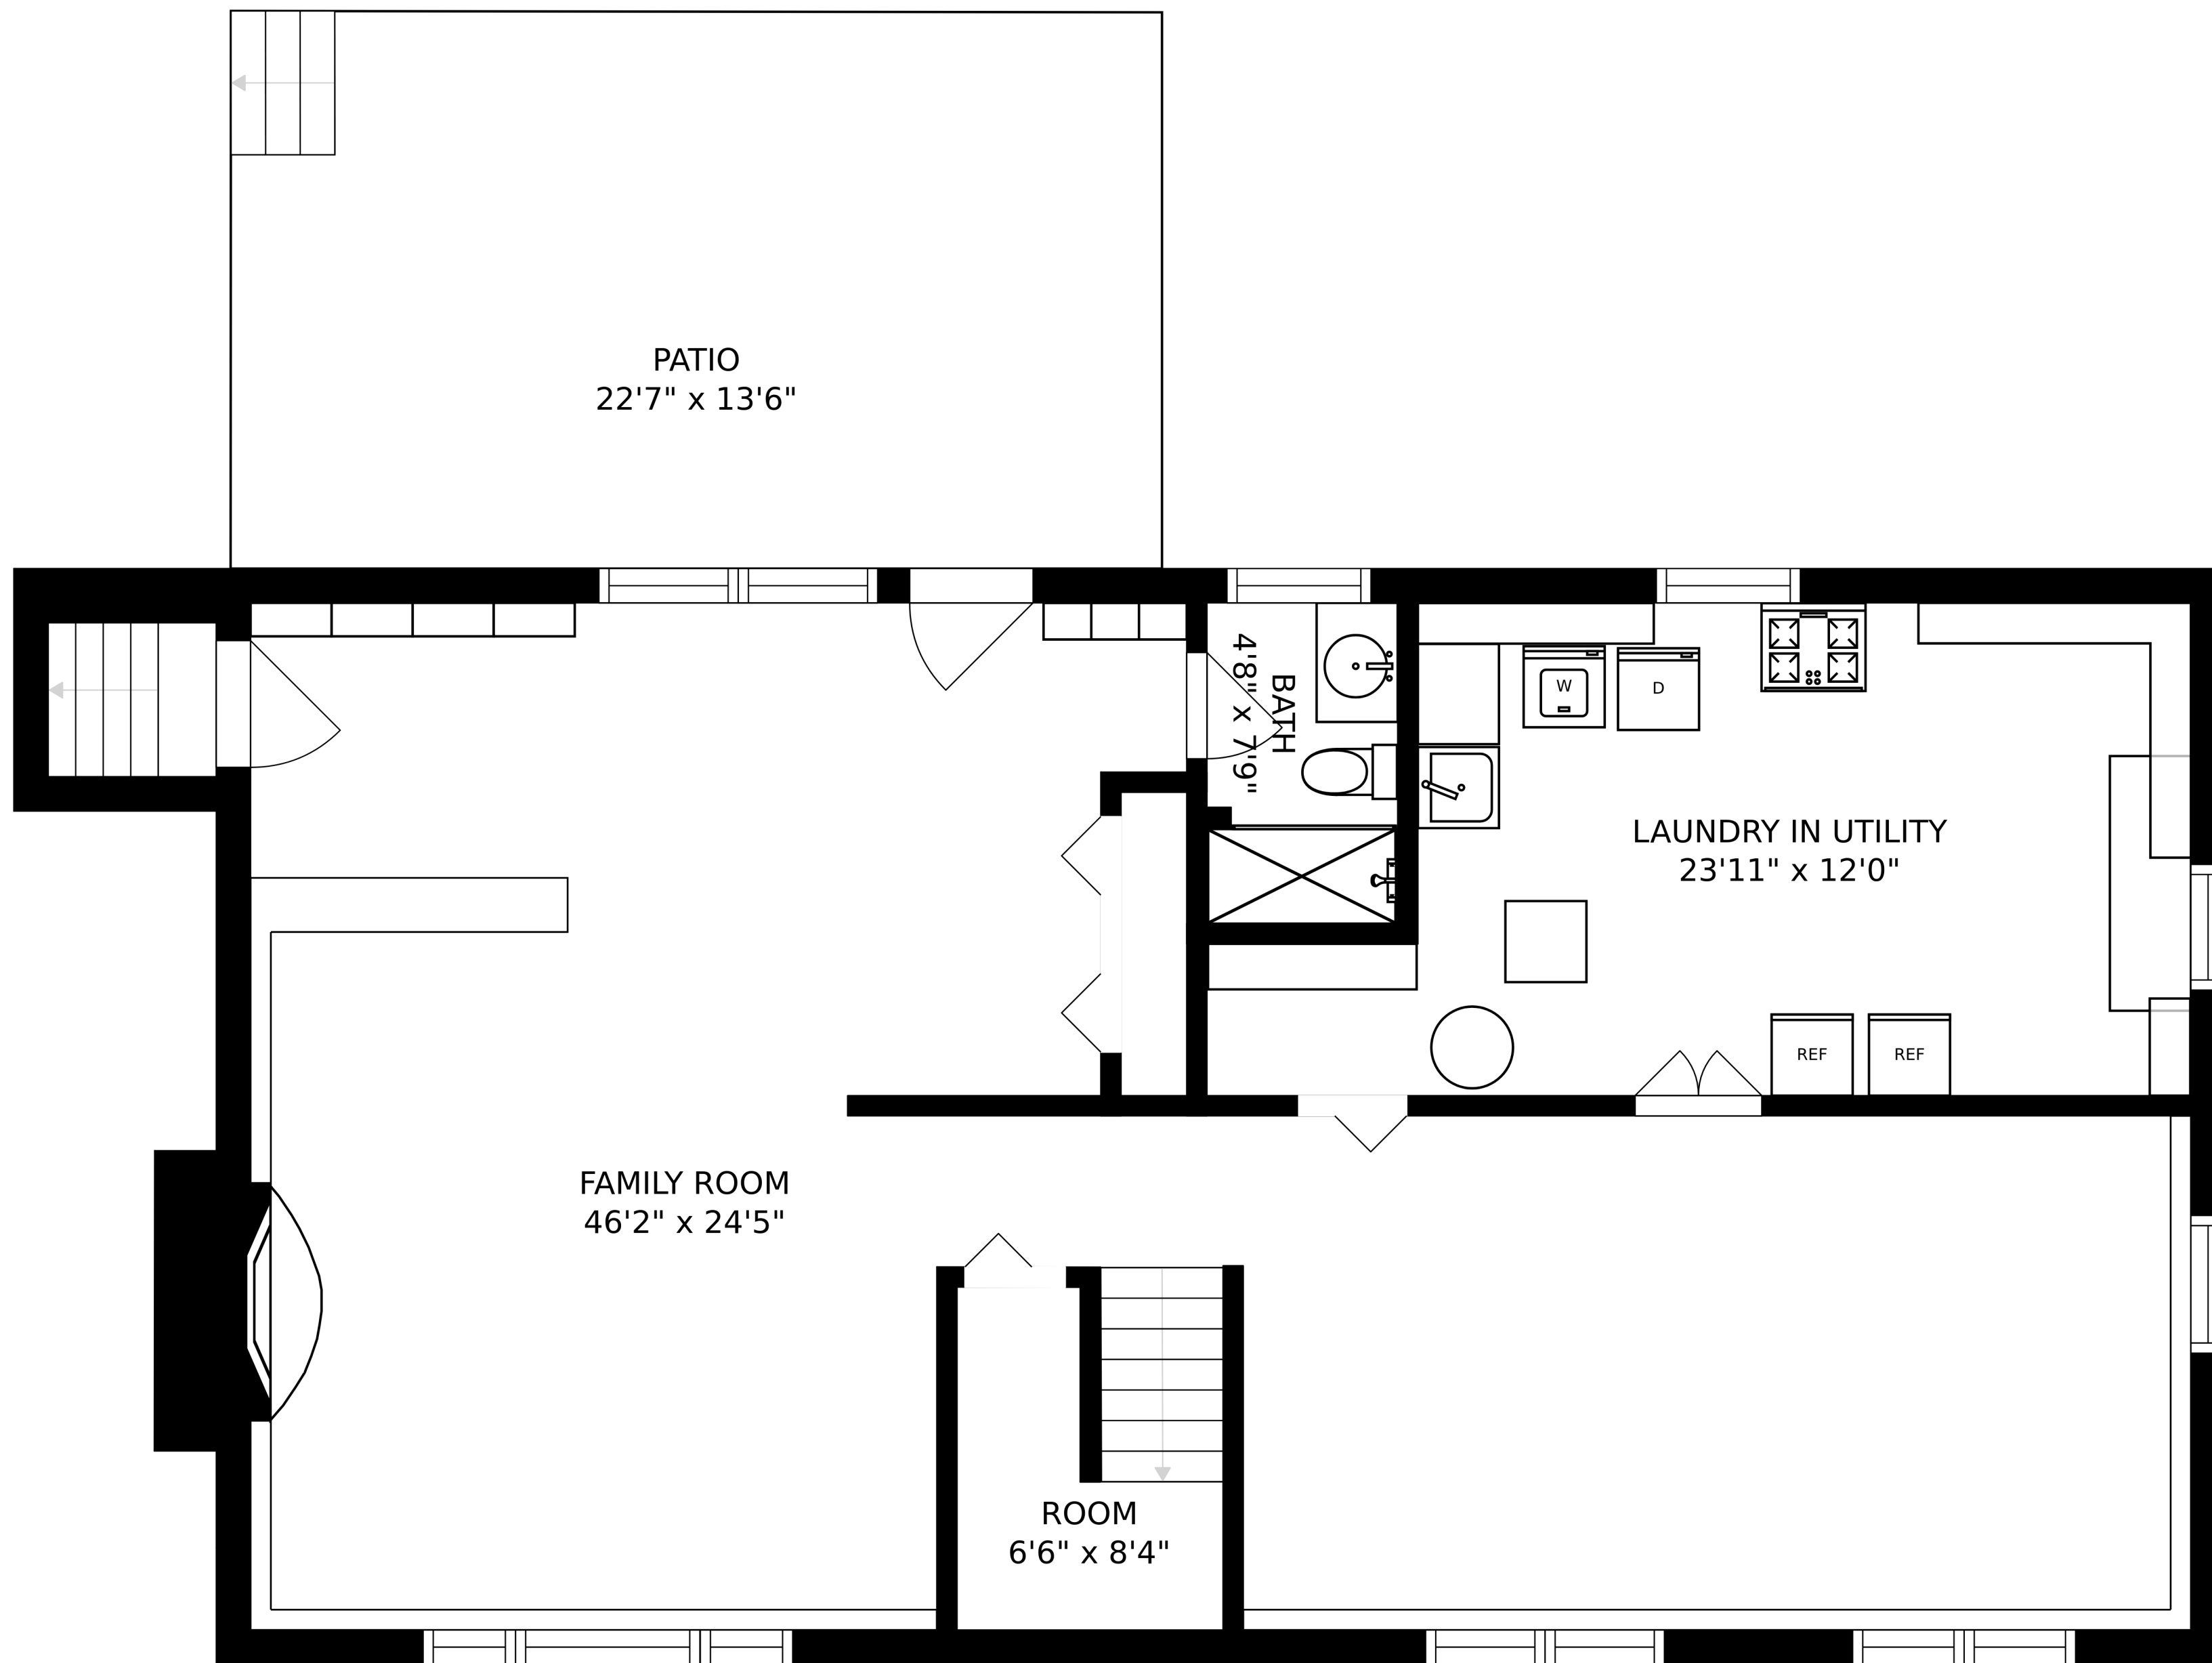

SIZES AND DIMENSIONS ARE APPROXIMATE, ACTUAL MAY VARY.

SIZES AND DIMENSIONS ARE APPROXIMATE, ACTUAL MAY VARY.

PATIO  
22'7" x 13'6"

BATH  
4'8" x 7'9"

LAUNDRY IN UTILITY  
23'11" x 12'0"

FAMILY ROOM  
46'2" x 24'5"

ROOM  
6'6" x 8'4"