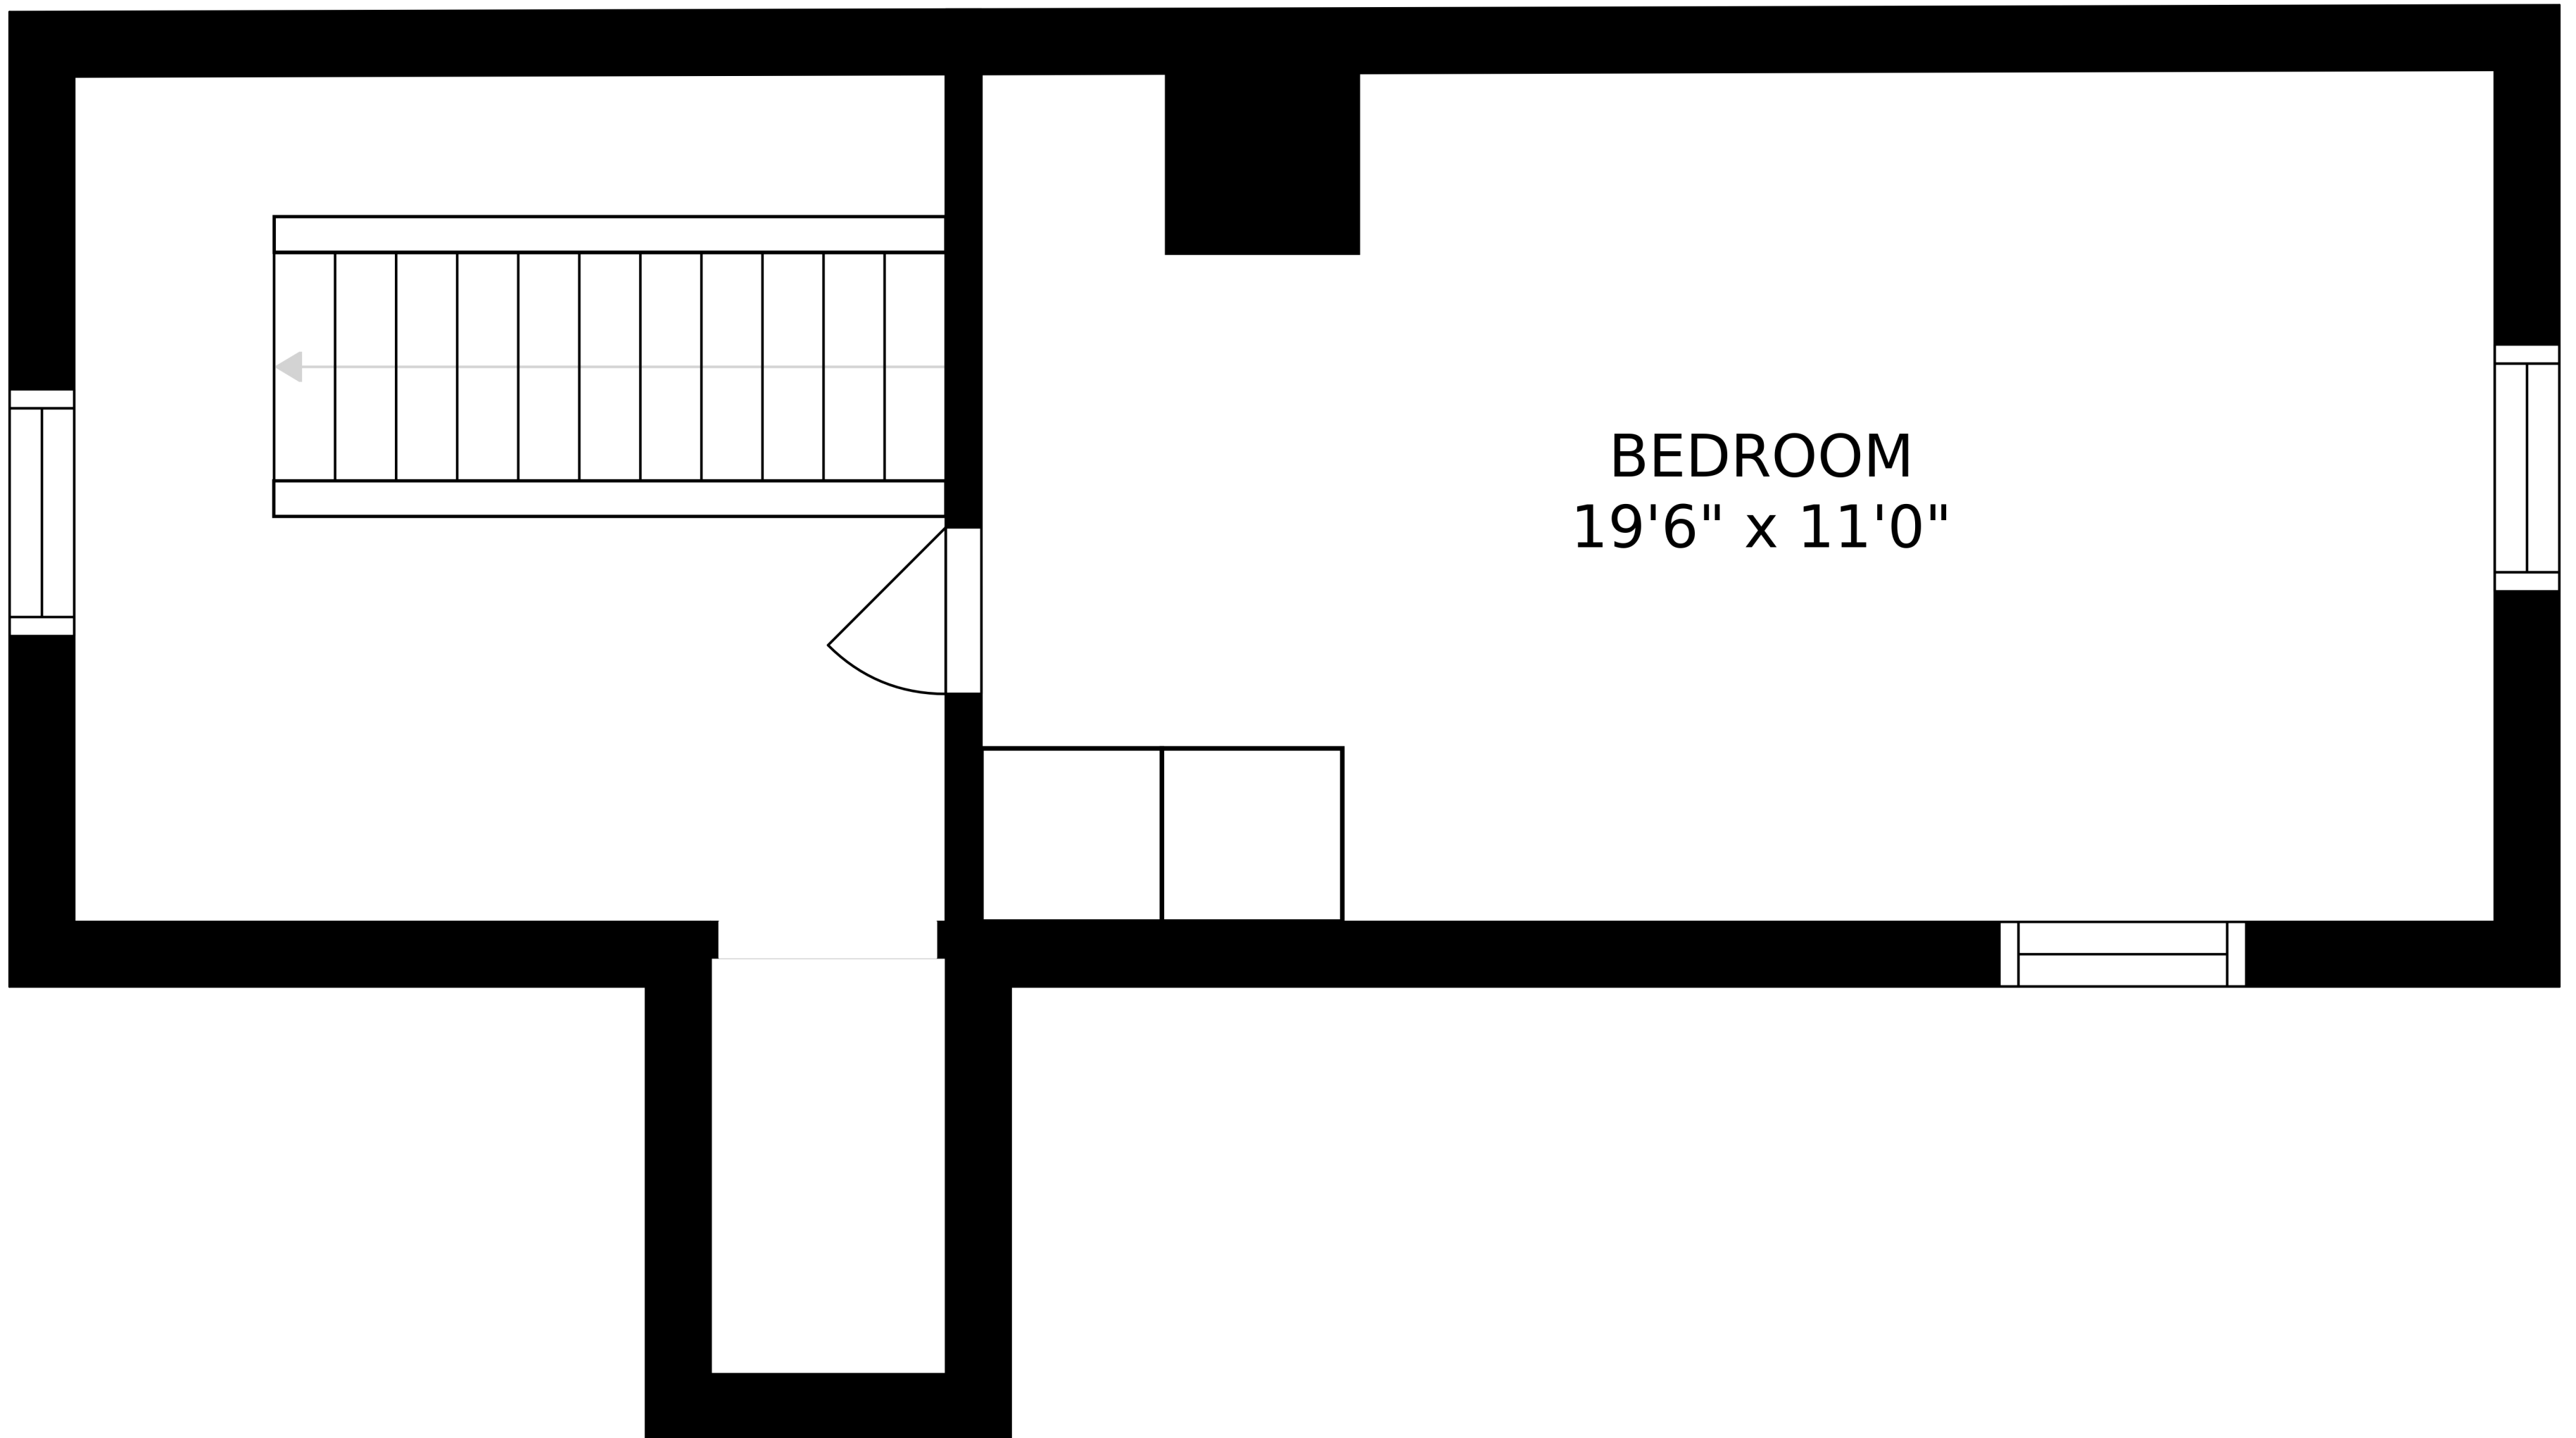

SIZES AND DIMENSIONS ARE APPROXIMATE, ACTUAL MAY VARY.

BEDROOM
19'6" x 11'0"

SIZES AND DIMENSIONS ARE APPROXIMATE, ACTUAL MAY VARY.

LAUNDRY
14'3" x 10'8"

BATH
8'9" x 5'2"

ROOM
7'6" x 8'4"

RECREATION ROOM
29'6" x 10'4"