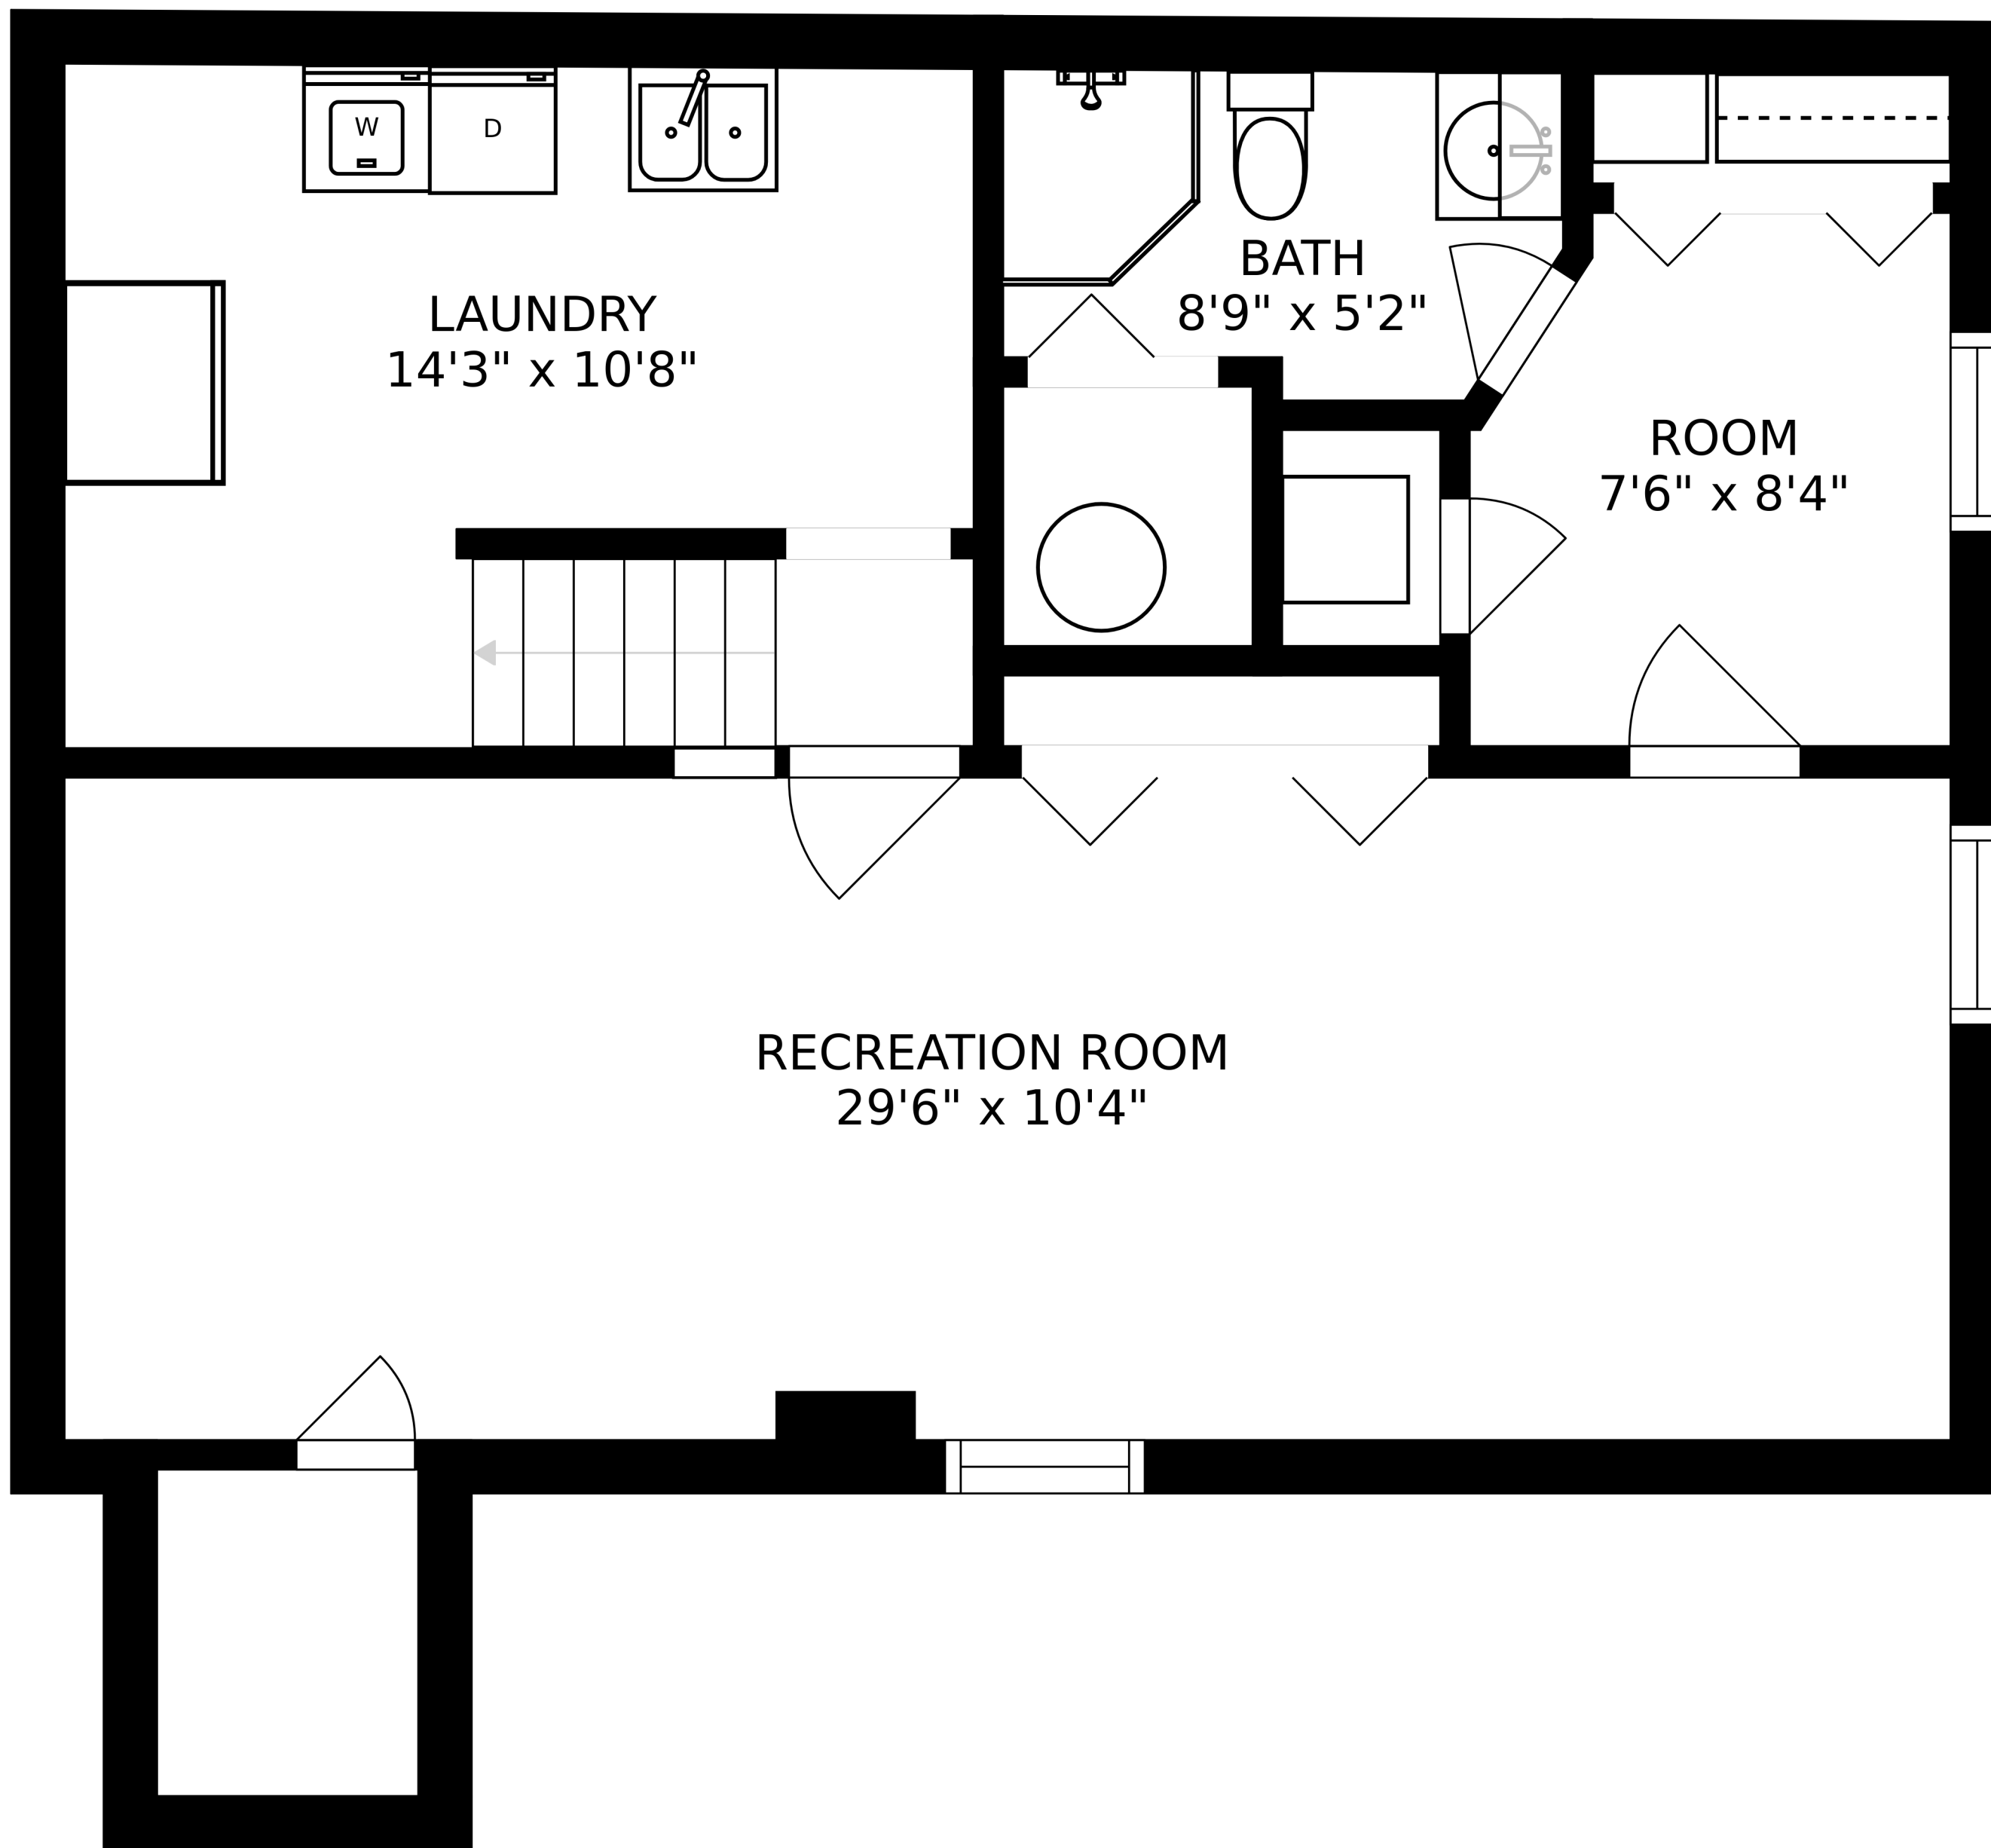

SIZES AND DIMENSIONS ARE APPROXIMATE, ACTUAL MAY VARY.

BEDROOM
19'6" x 11'0"

SIZES AND DIMENSIONS ARE APPROXIMATE, ACTUAL MAY VARY.

LAUNDRY
14'3" x 10'8"

BATH
8'9" x 5'2"

ROOM
7'6" x 8'4"

RECREATION ROOM
29'6" x 10'4"