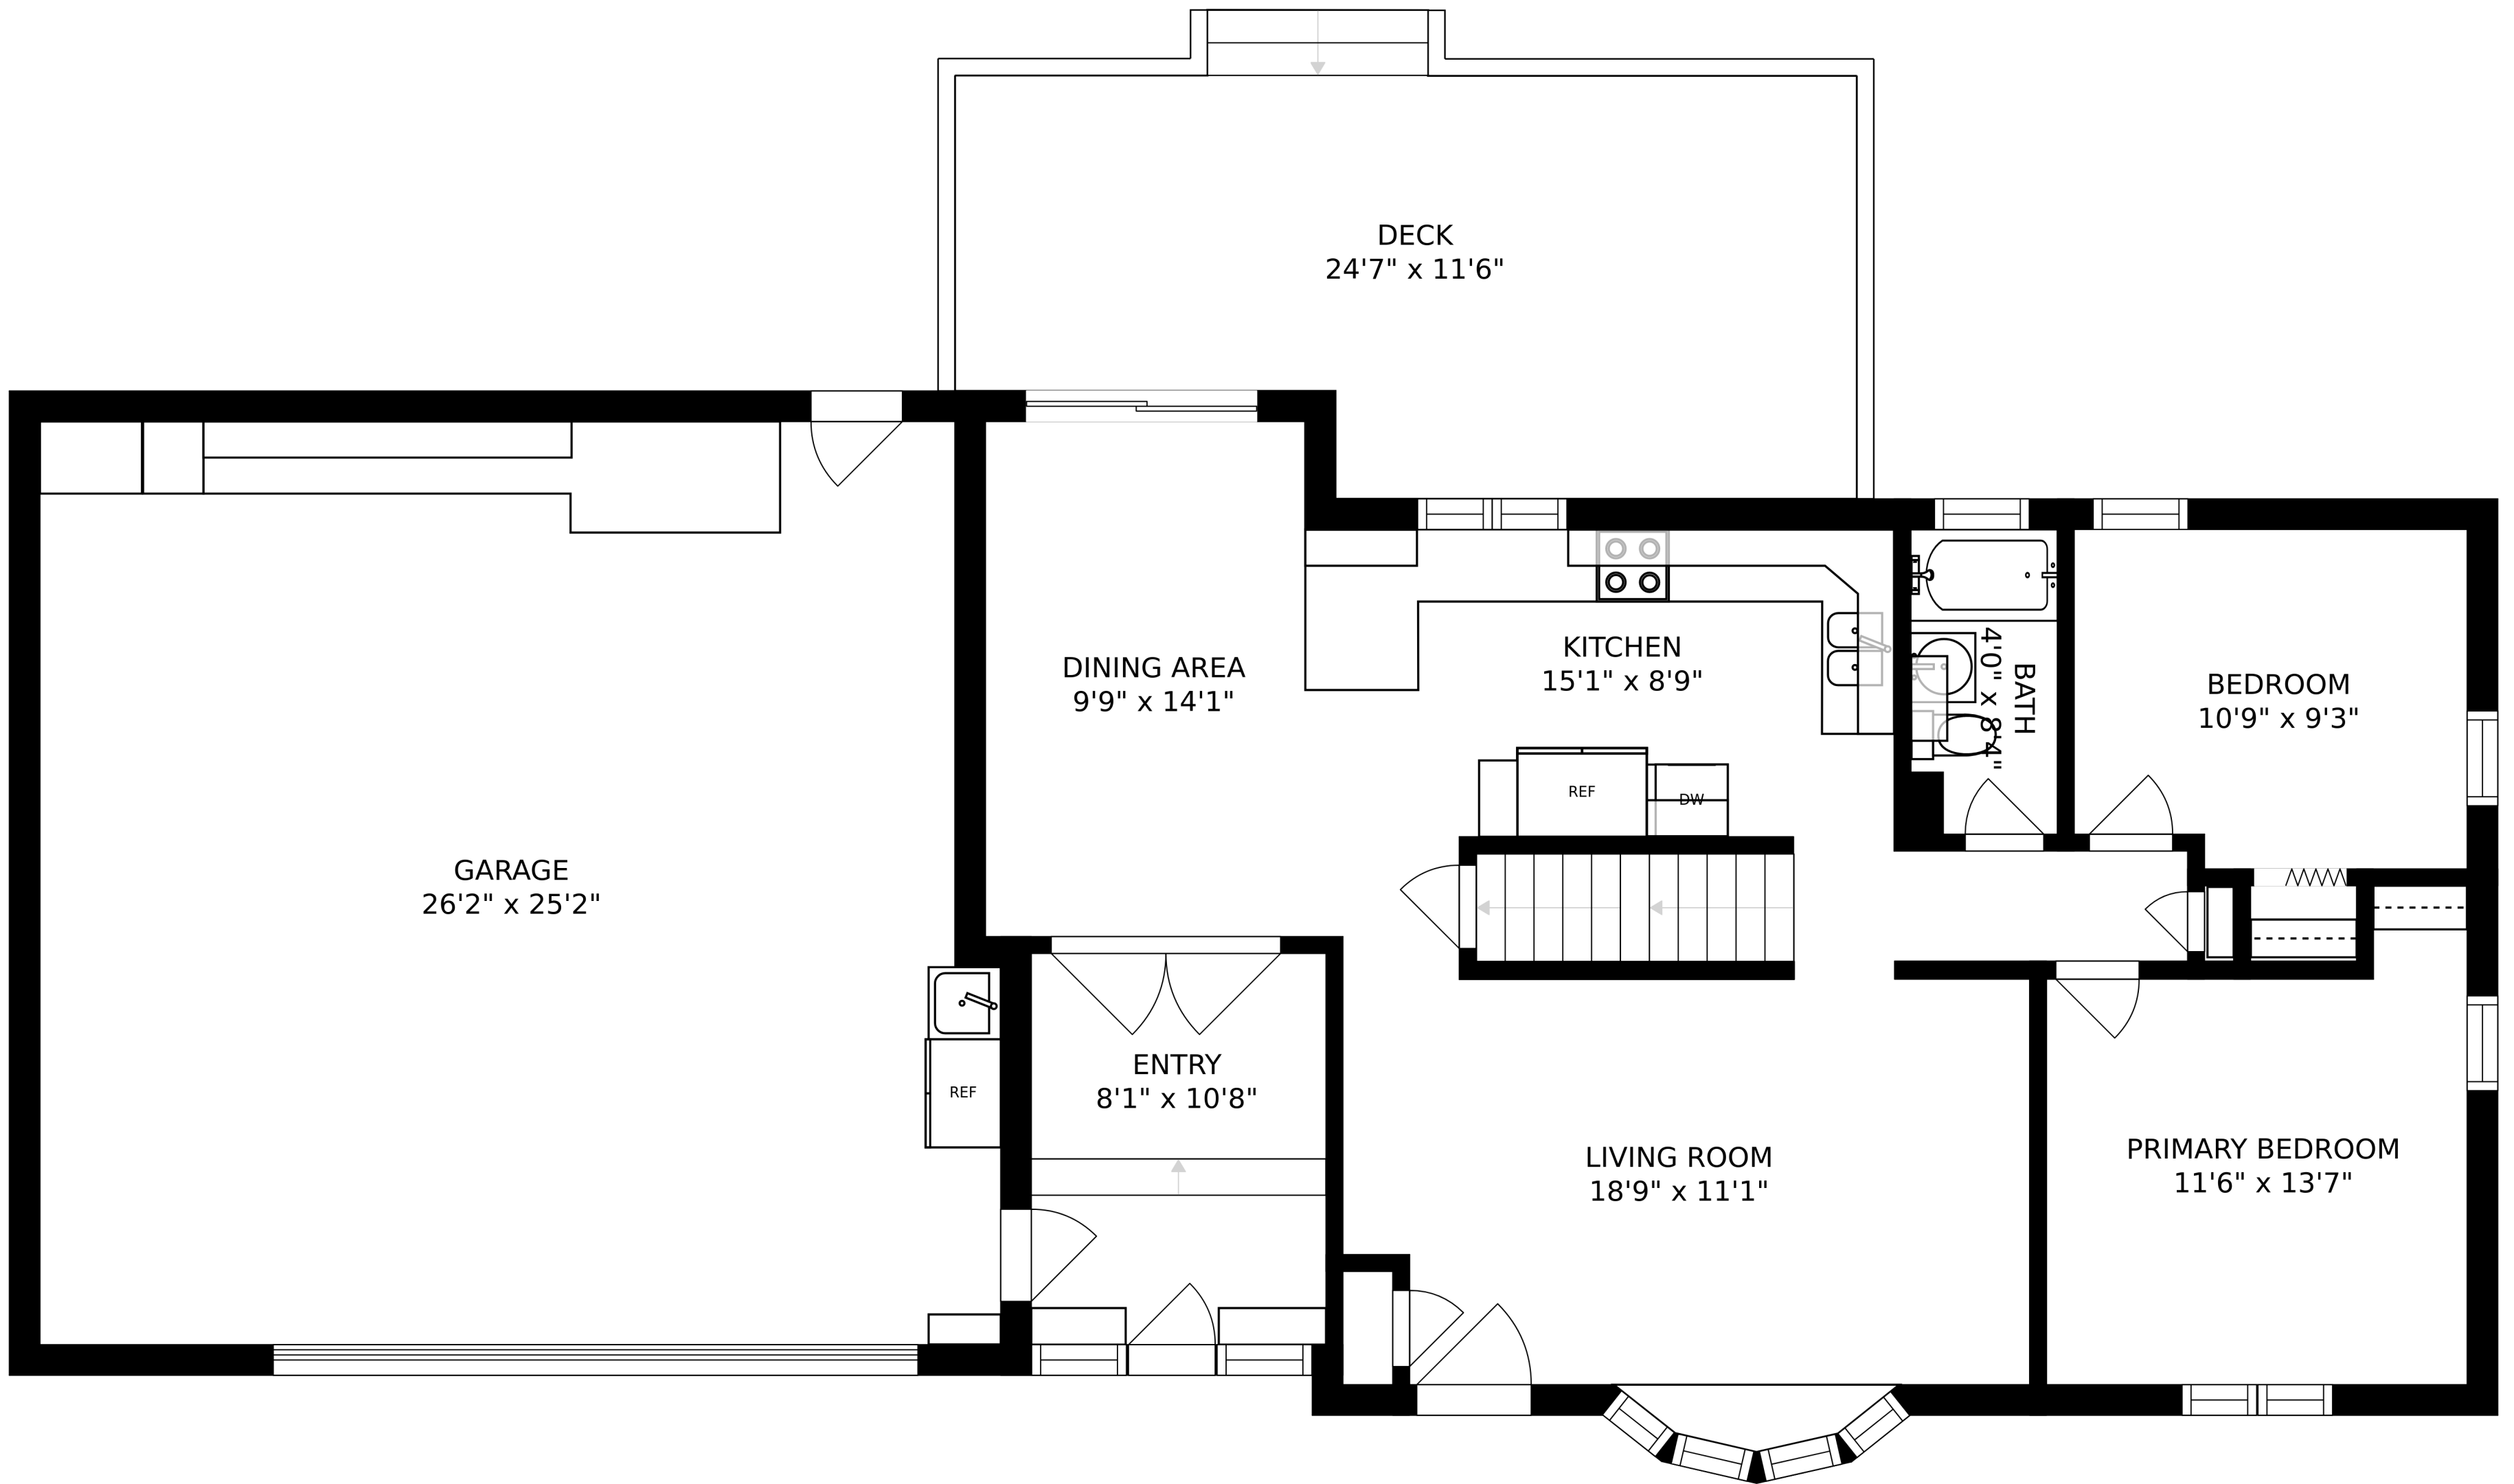

SIZES AND DIMENSIONS ARE APPROXIMATE, ACTUAL MAY VARY.

BEDROOM
19'6" x 11'0"

SIZES AND DIMENSIONS ARE APPROXIMATE, ACTUAL MAY VARY.

LAUNDRY
14'3" x 10'8"

BATH
8'9" x 5'2"

ROOM
7'6" x 8'4"

RECREATION ROOM
29'6" x 10'4"