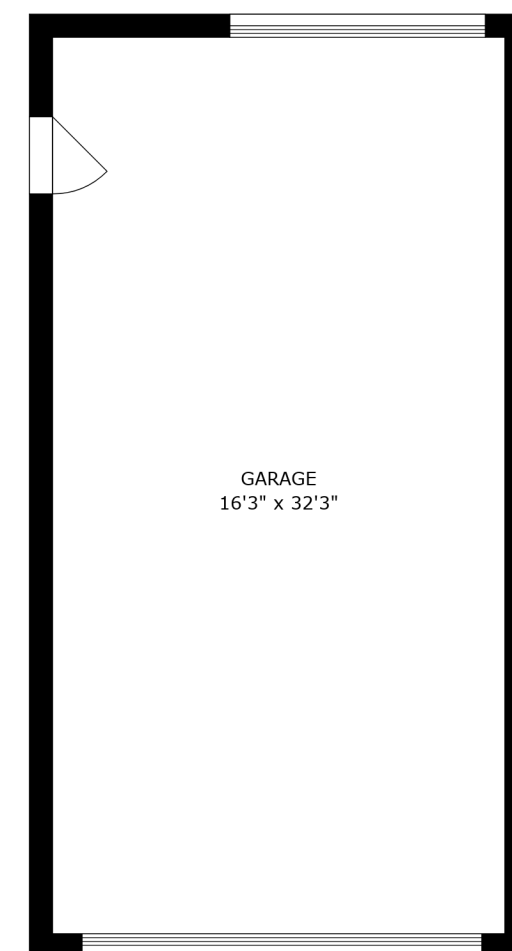

FLOOR 1

FLOOR 2

SIZES AND DIMENSIONS ARE APPROXIMATE, ACTUAL MAY VARY.

SIZES AND DIMENSIONS ARE APPROXIMATE, ACTUAL MAY VARY.

BEDROOM
11'6" x 21'9"

LAUNDRY
5'7" x 7'0"

W/D