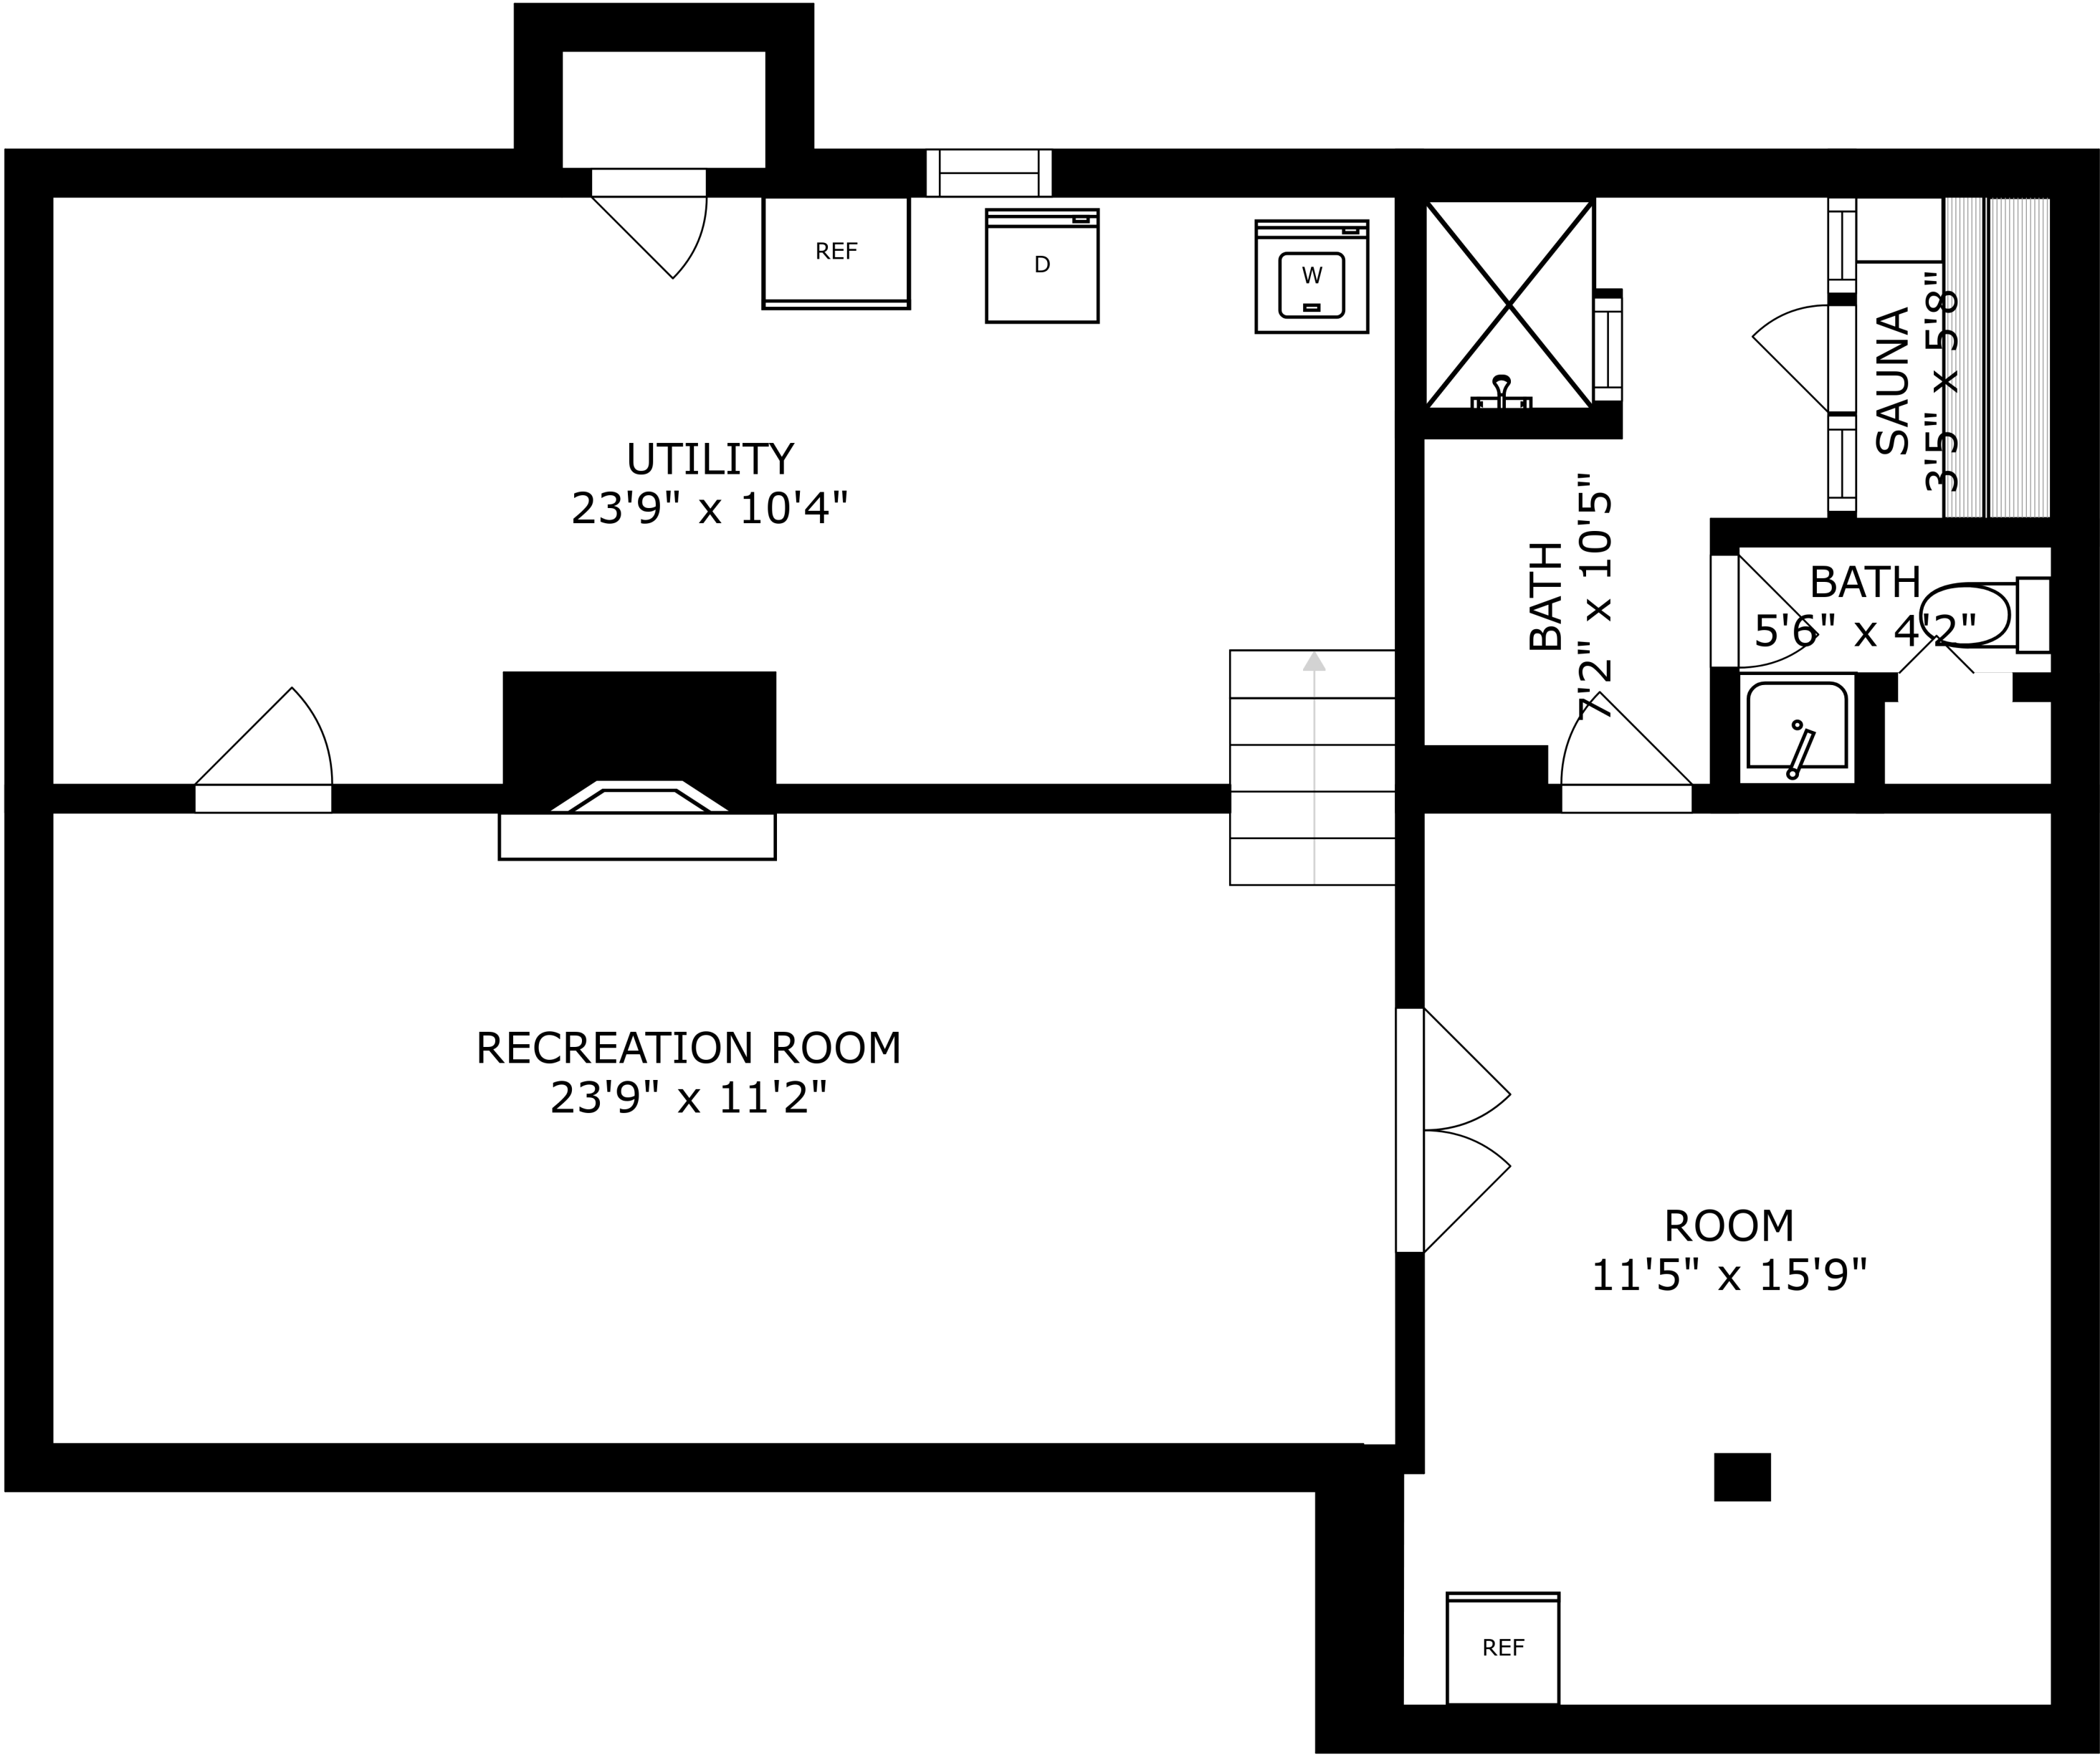

SIZES AND DIMENSIONS ARE APPROXIMATE, ACTUAL MAY VARY.

PRIMARY BEDROOM  
20'3" x 12'3"

SITTING ROOM  
6'6" x 8'10"

W.I.C.  
9'1" x 8'4"

BATH  
10'6" x 7'11"

STORAGE  
6'3" x 2'9"

SIZES AND DIMENSIONS ARE APPROXIMATE, ACTUAL MAY VARY.

SIZES AND DIMENSIONS ARE APPROXIMATE, ACTUAL MAY VARY.

SIZES AND DIMENSIONS ARE APPROXIMATE, ACTUAL MAY VARY.