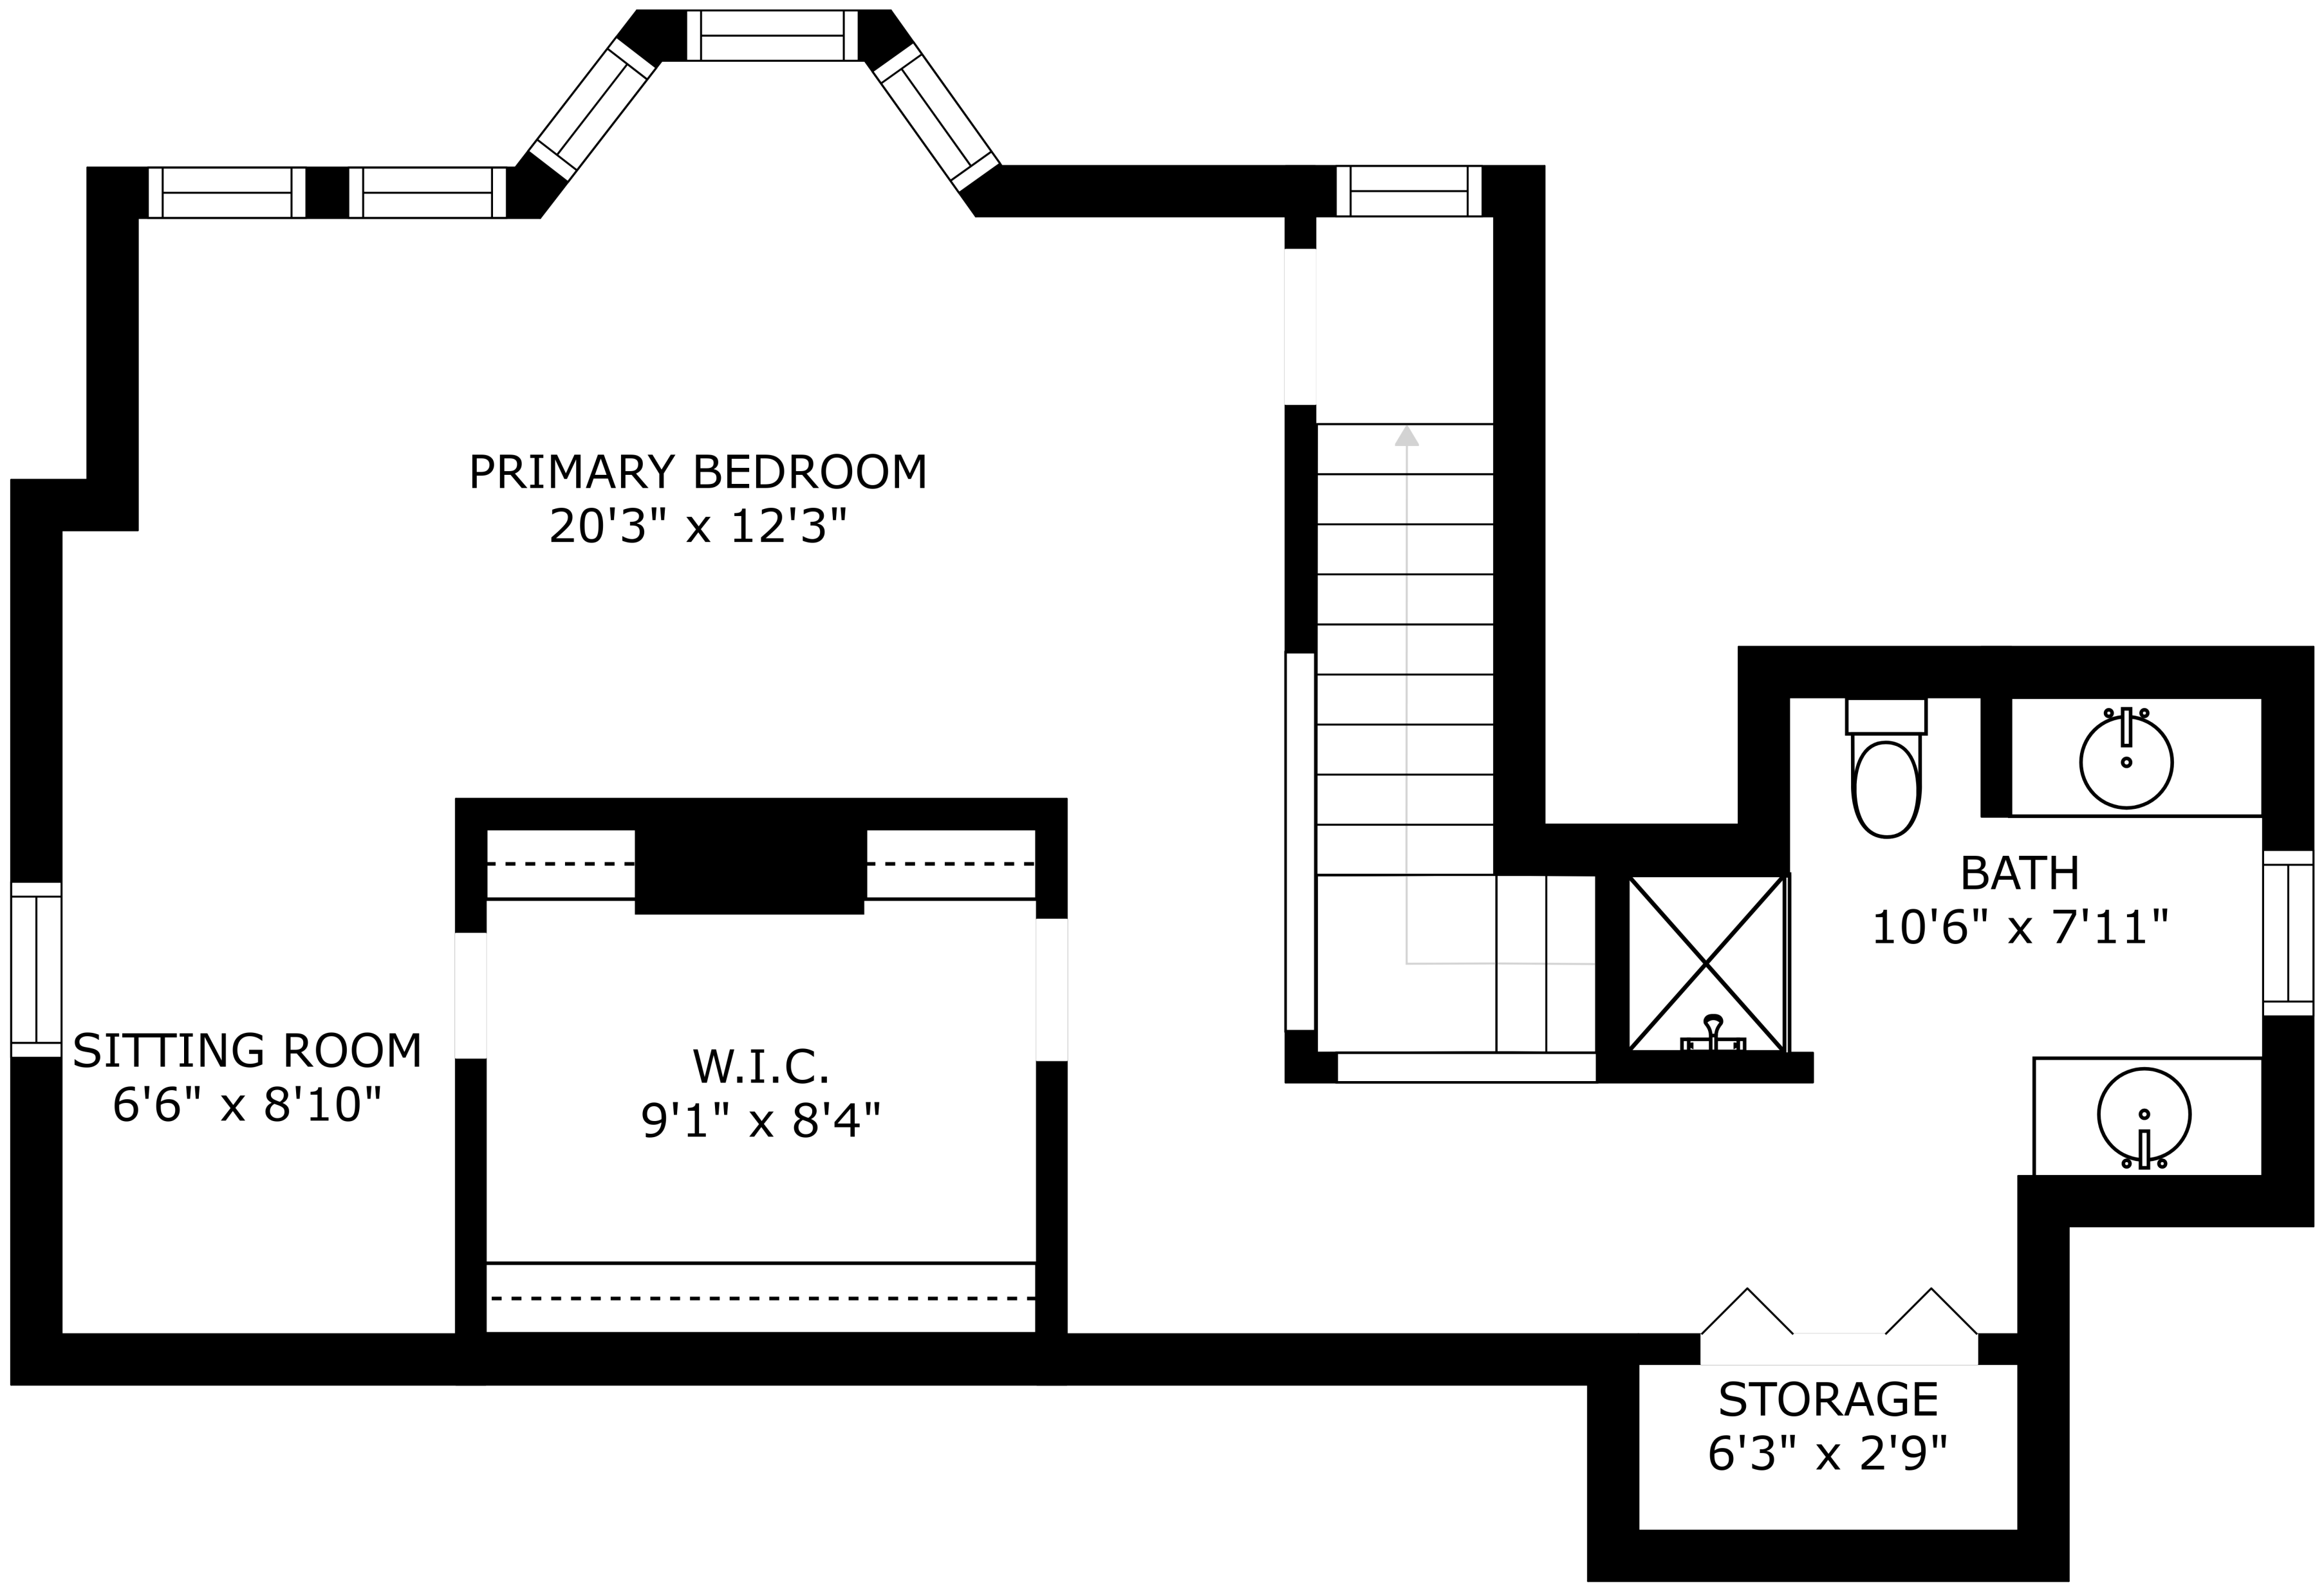

SIZES AND DIMENSIONS ARE APPROXIMATE, ACTUAL MAY VARY.

PRIMARY BEDROOM  
20'3" x 12'3"

SITTING ROOM  
6'6" x 8'10"

W.I.C.  
9'1" x 8'4"

BATH  
10'6" x 7'11"

STORAGE  
6'3" x 2'9"

SIZES AND DIMENSIONS ARE APPROXIMATE, ACTUAL MAY VARY.

SIZES AND DIMENSIONS ARE APPROXIMATE, ACTUAL MAY VARY.

SIZES AND DIMENSIONS ARE APPROXIMATE, ACTUAL MAY VARY.