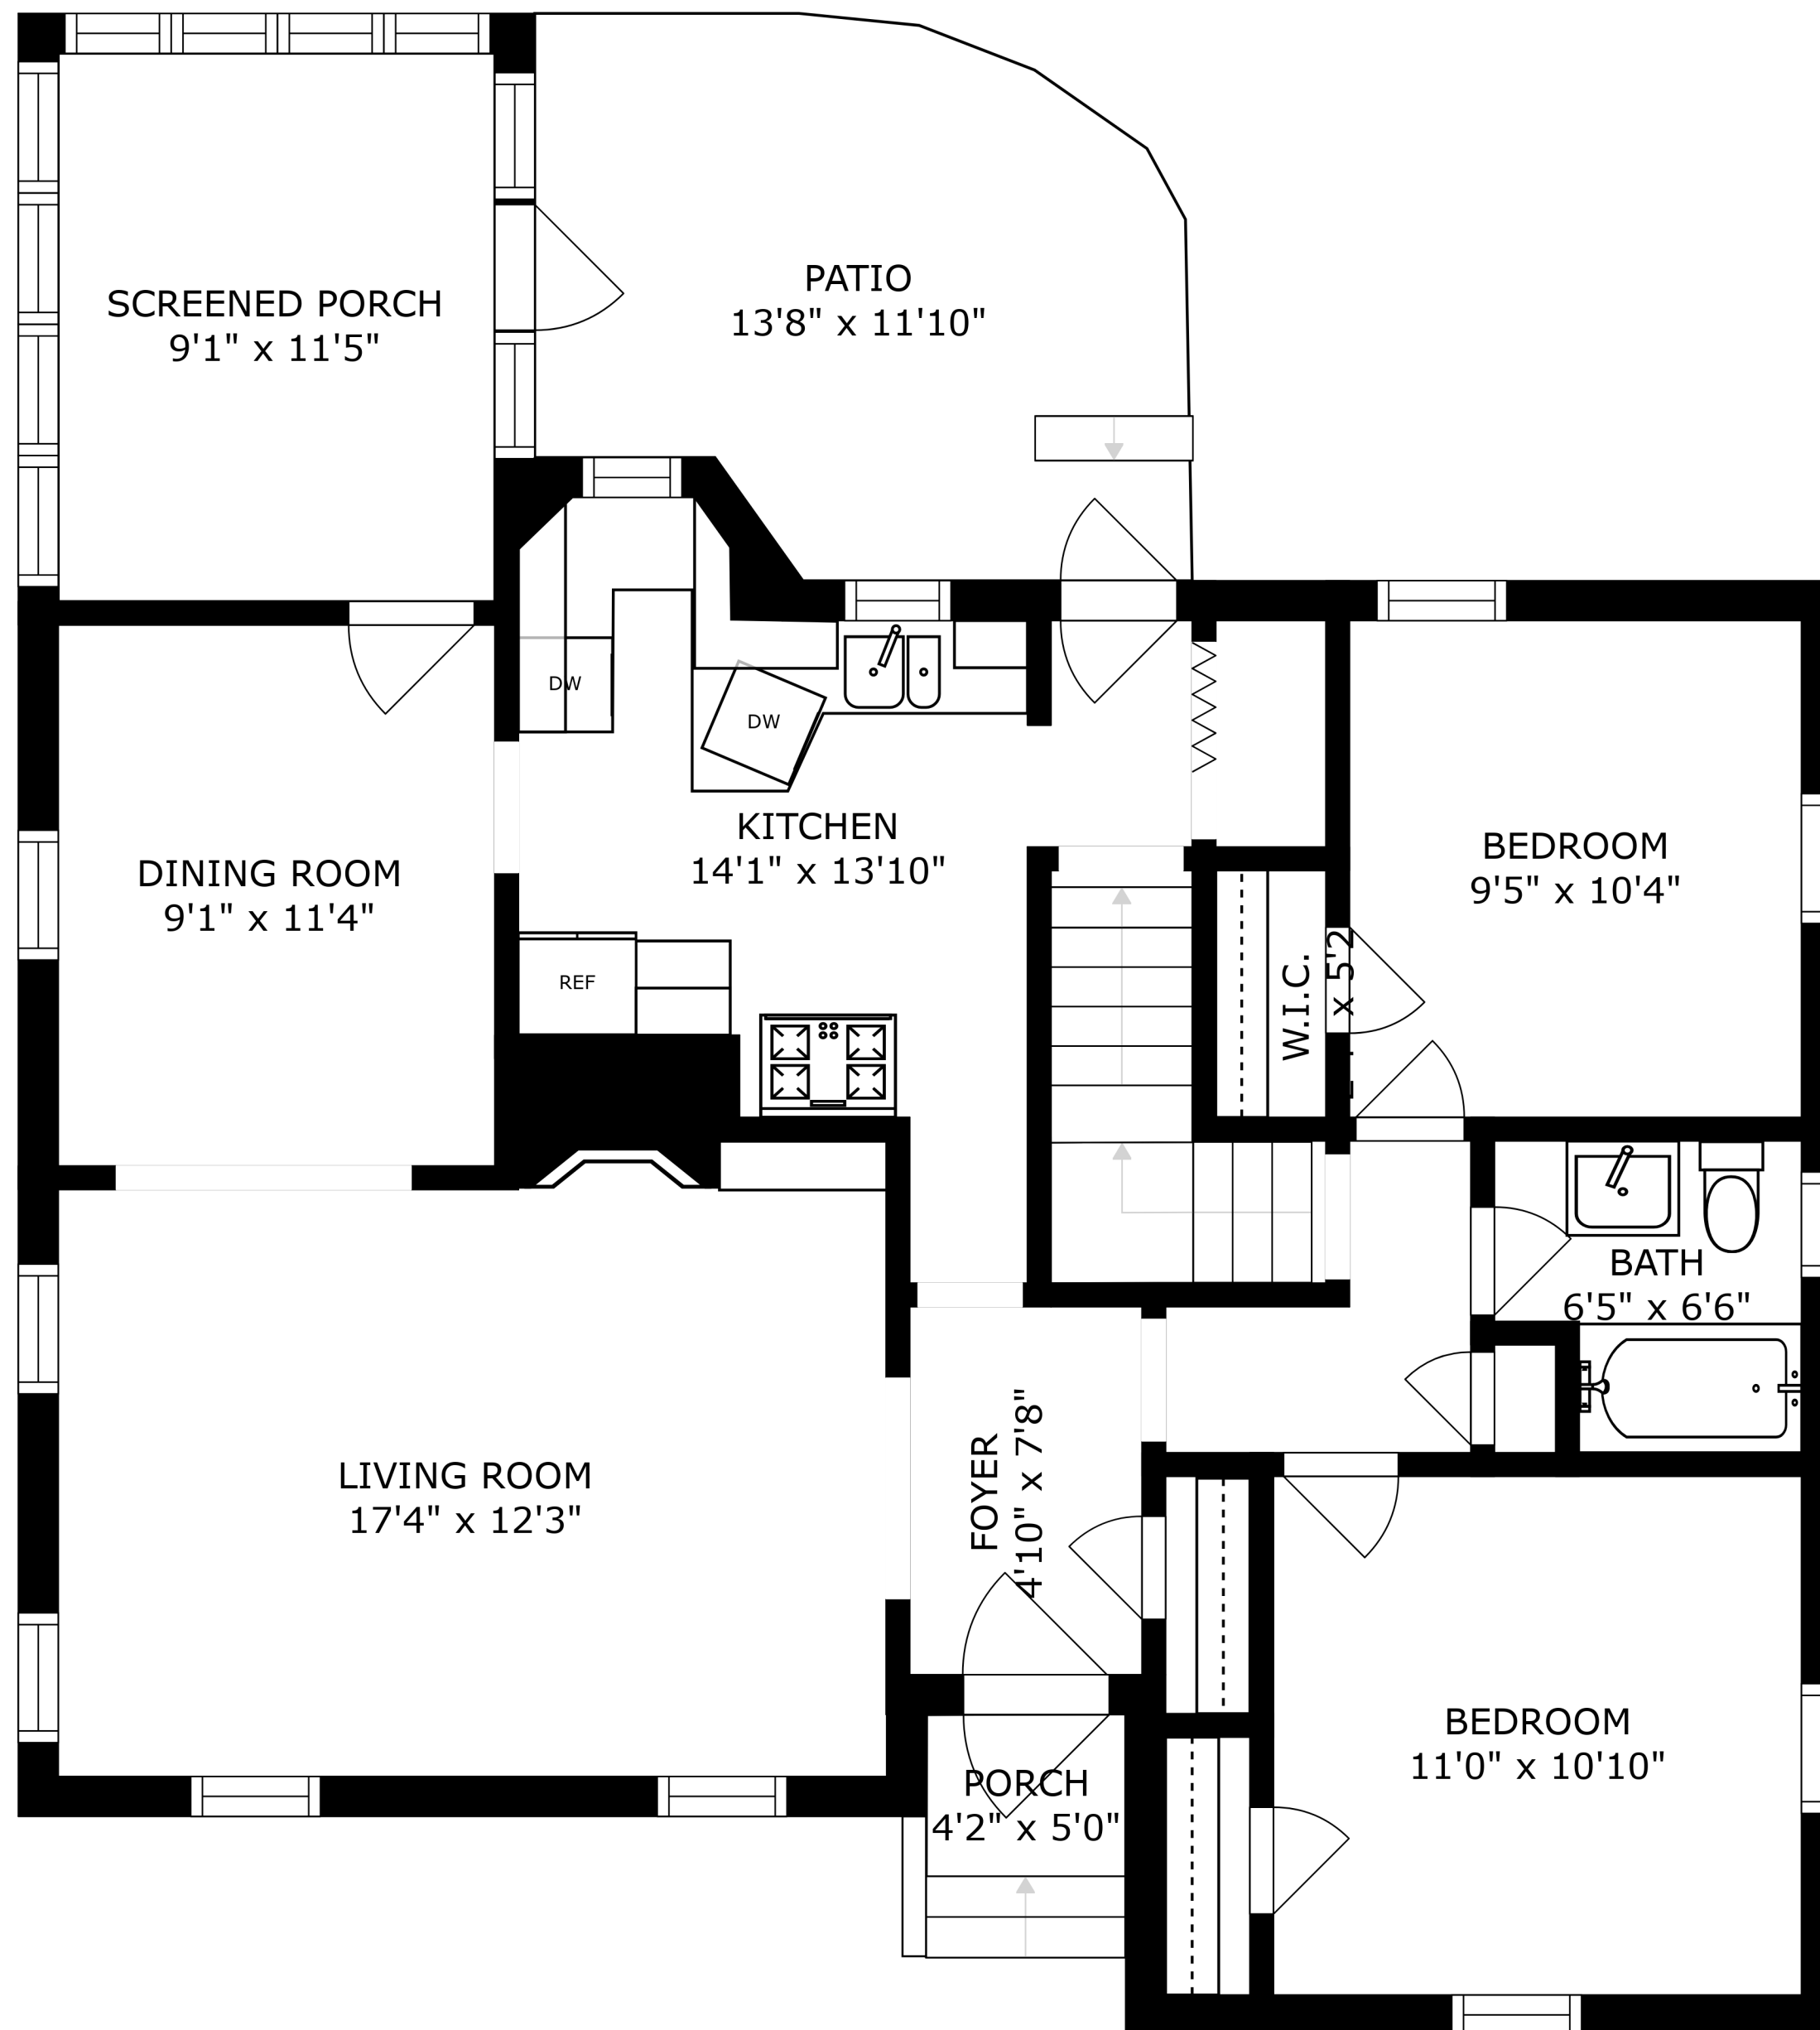

SIZES AND DIMENSIONS ARE APPROXIMATE, ACTUAL MAY VARY.

PRIMARY BEDROOM  
20'3" x 12'3"

SITTING ROOM  
6'6" x 8'10"

W.I.C.  
9'1" x 8'4"

BATH  
10'6" x 7'11"

STORAGE  
6'3" x 2'9"

SIZES AND DIMENSIONS ARE APPROXIMATE, ACTUAL MAY VARY.

SIZES AND DIMENSIONS ARE APPROXIMATE, ACTUAL MAY VARY.

SIZES AND DIMENSIONS ARE APPROXIMATE, ACTUAL MAY VARY.