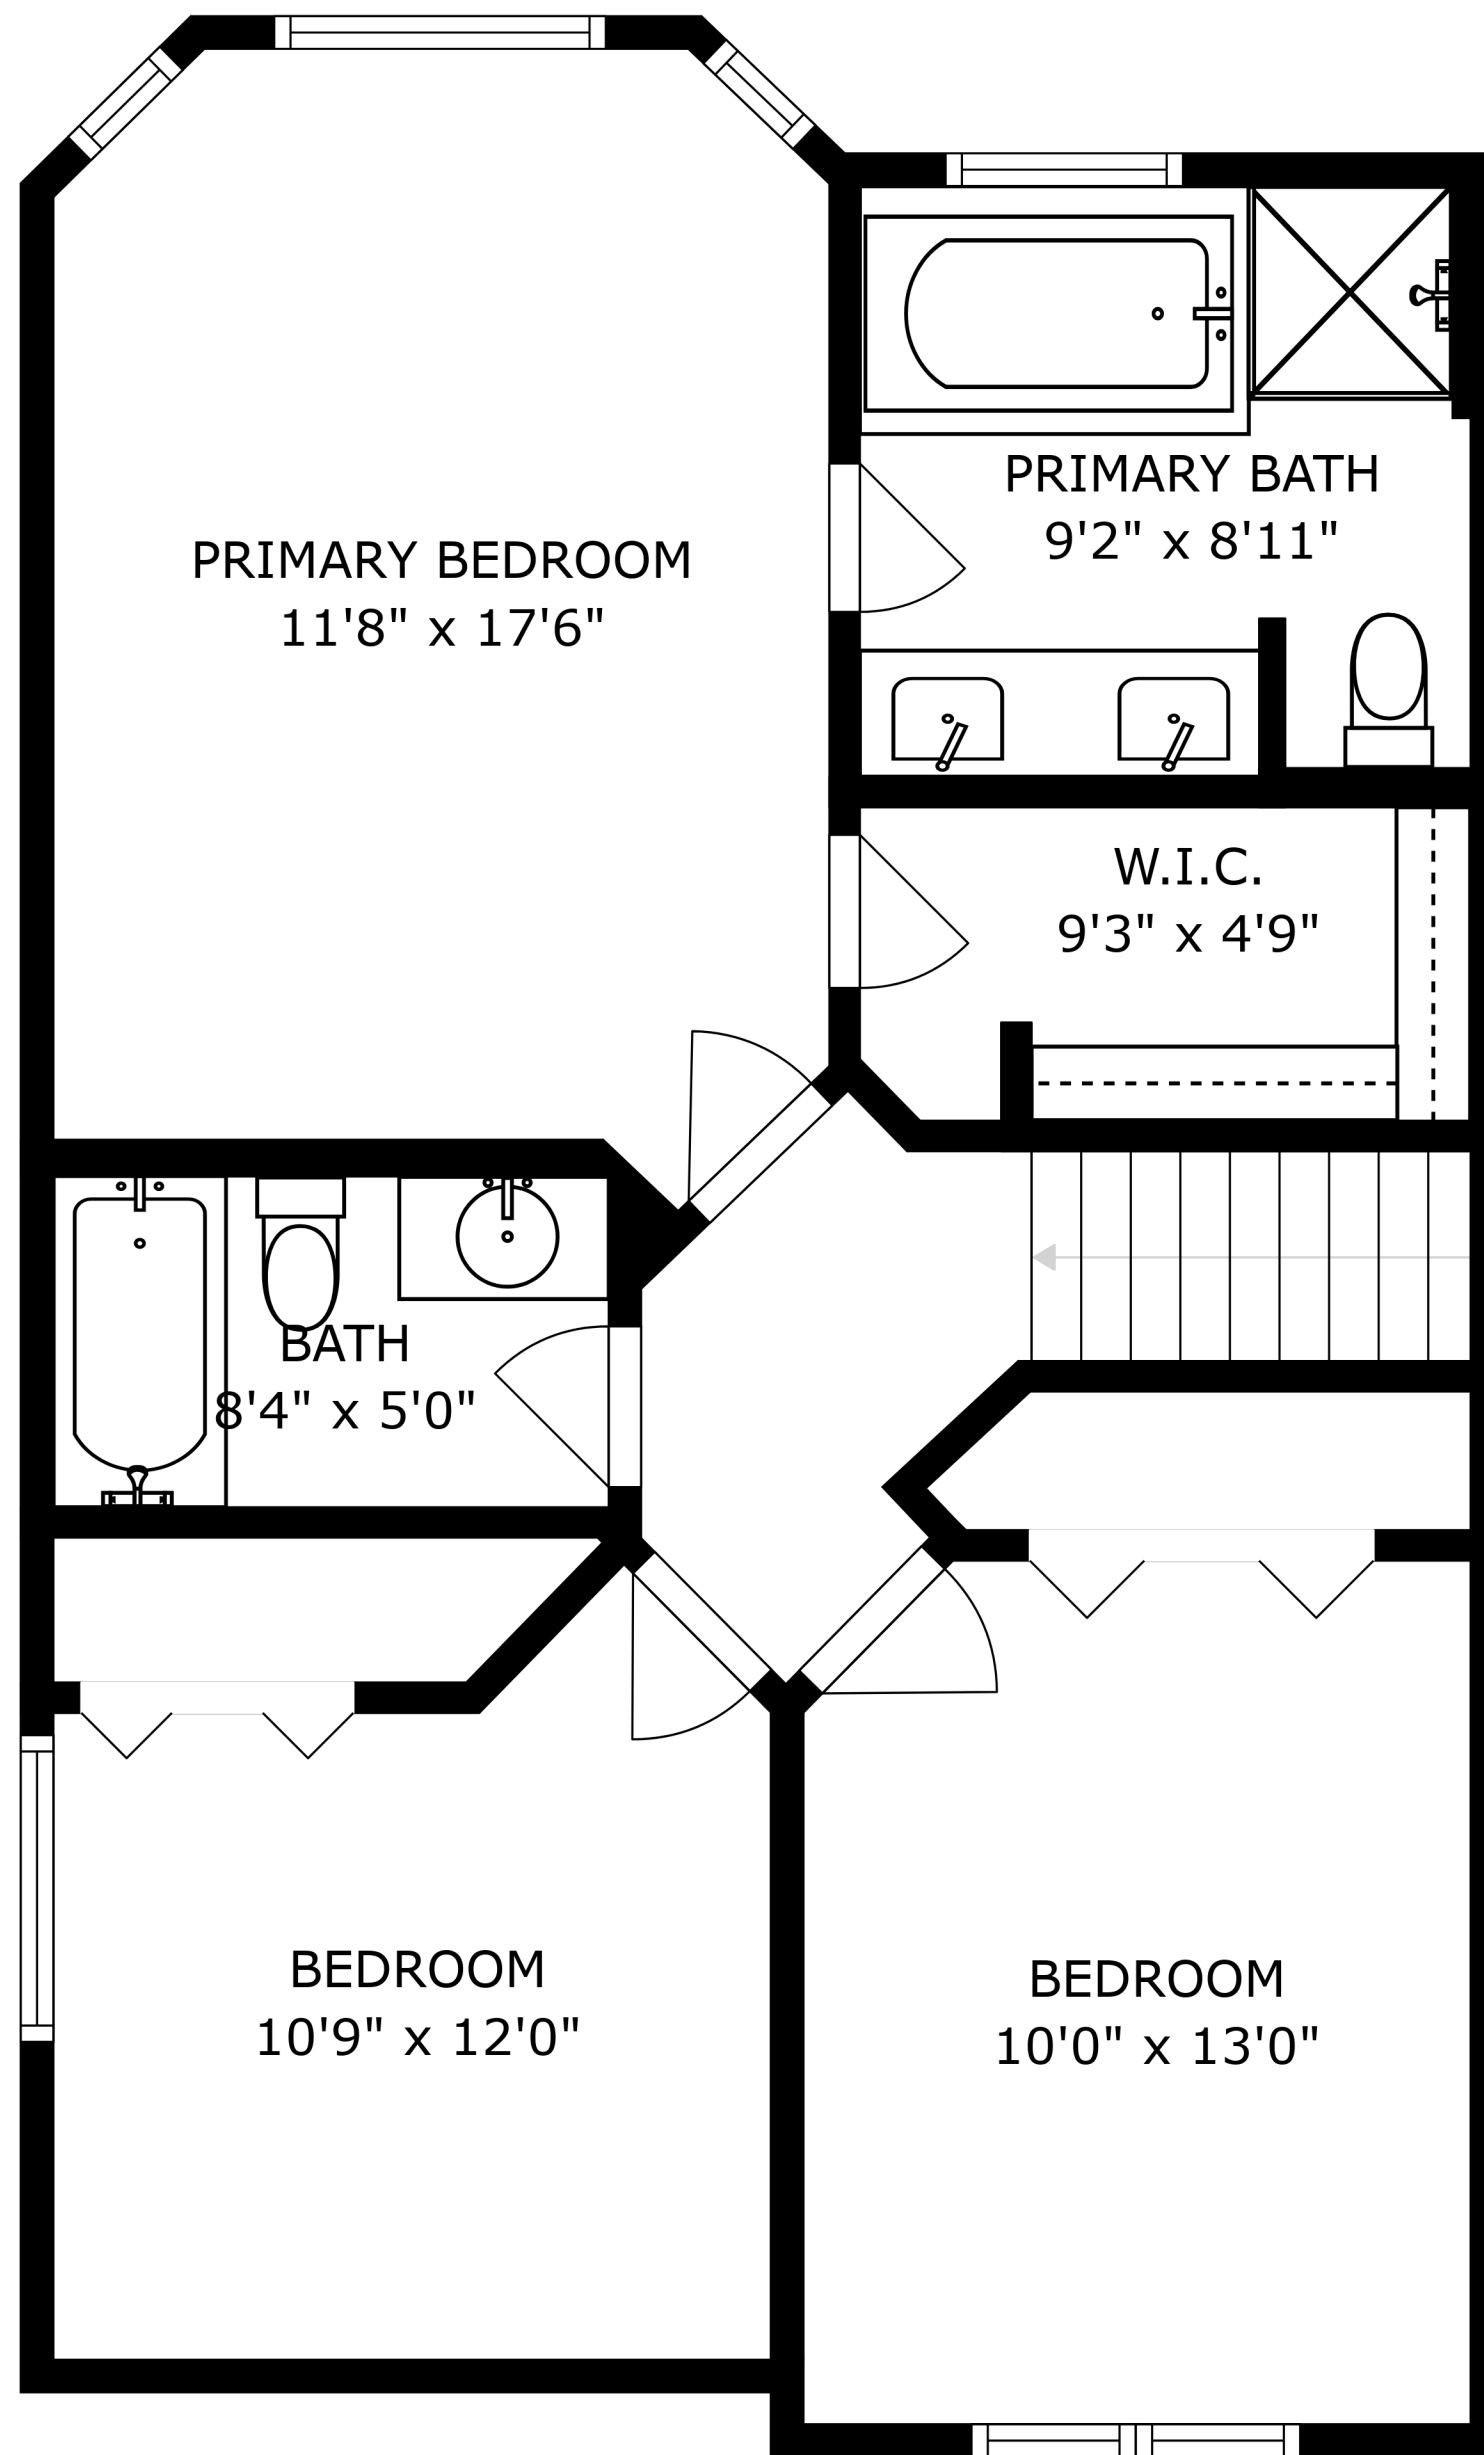

FLOOR 2

FLOOR 3

FLOOR 1

SIZES AND DIMENSIONS ARE APPROXIMATE, ACTUAL MAY VARY.

SIZES AND DIMENSIONS ARE APPROXIMATE, ACTUAL MAY VARY.

ROOM
19'9" x 13'4"

REF

GYM
15'1" x 12'8"

STORAGE
18'11" x 11'0"

SIZES AND DIMENSIONS ARE APPROXIMATE, ACTUAL MAY VARY.