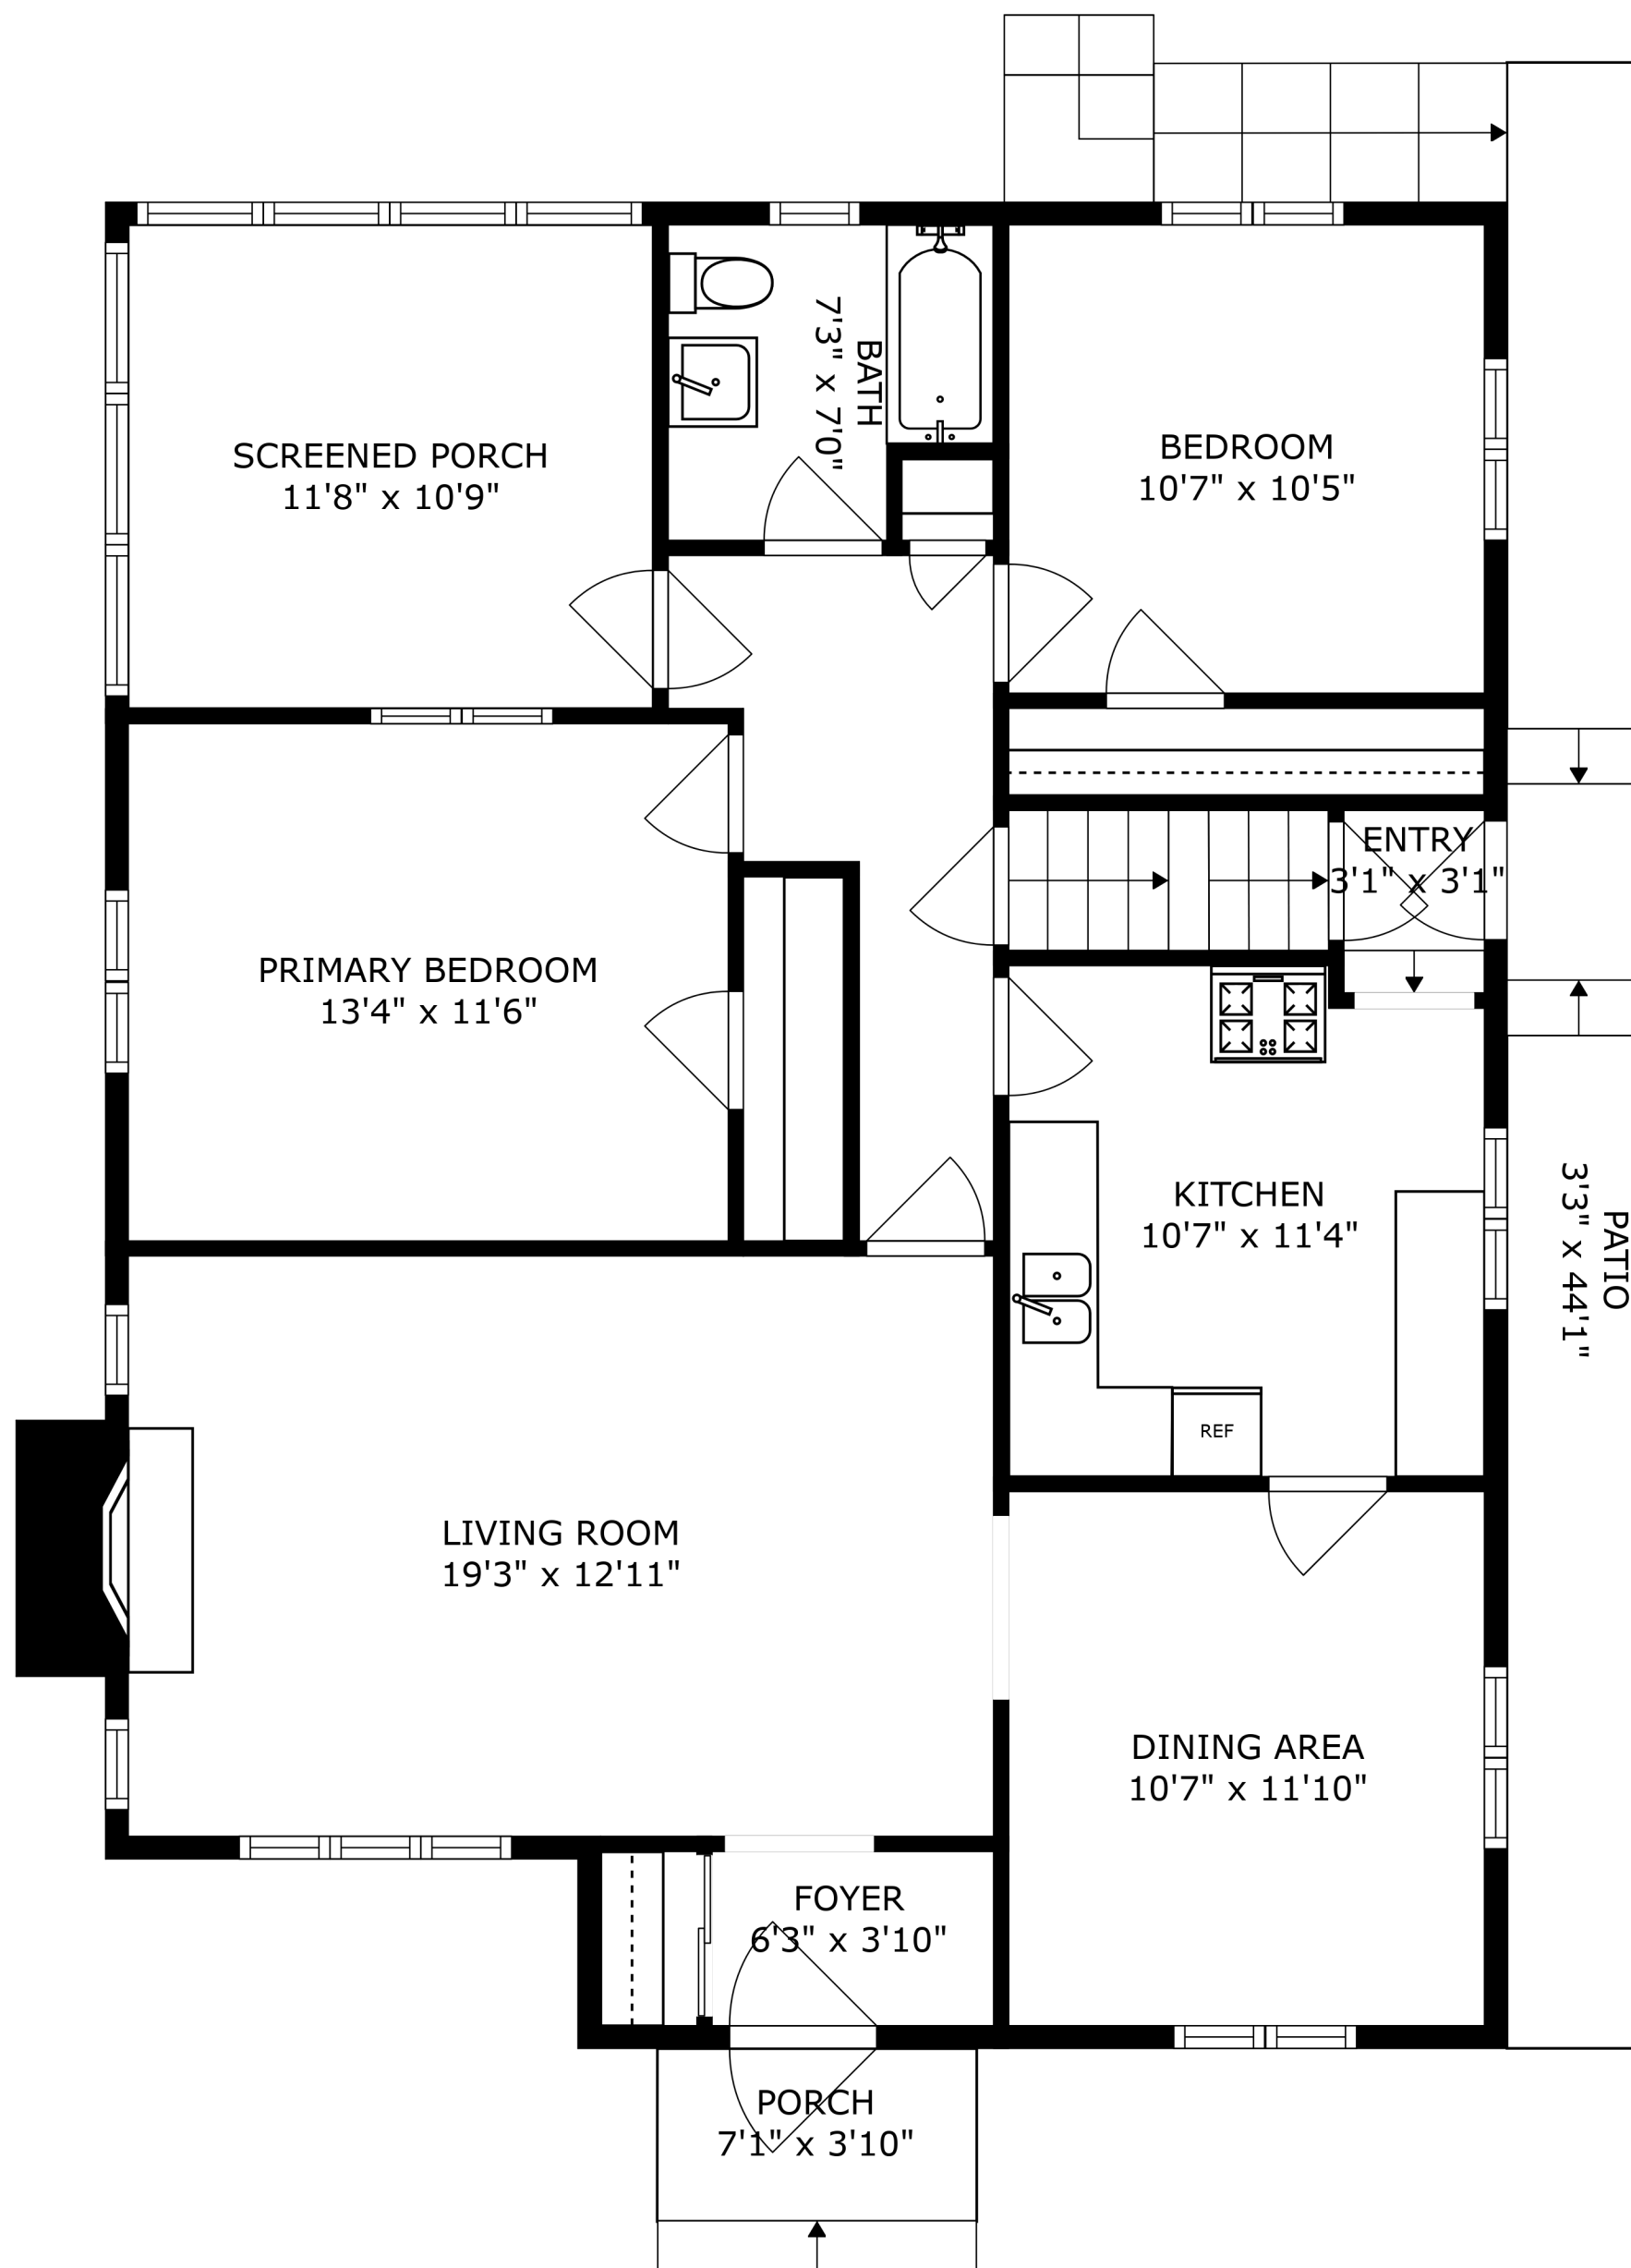

SIZES AND DIMENSIONS ARE APPROXIMATE, ACTUAL MAY VARY.

FINISHED ATTIC  
26'7" x 38'6"

SIZES AND DIMENSIONS ARE APPROXIMATE, ACTUAL MAY VARY.

SIZES AND DIMENSIONS ARE APPROXIMATE, ACTUAL MAY VARY.