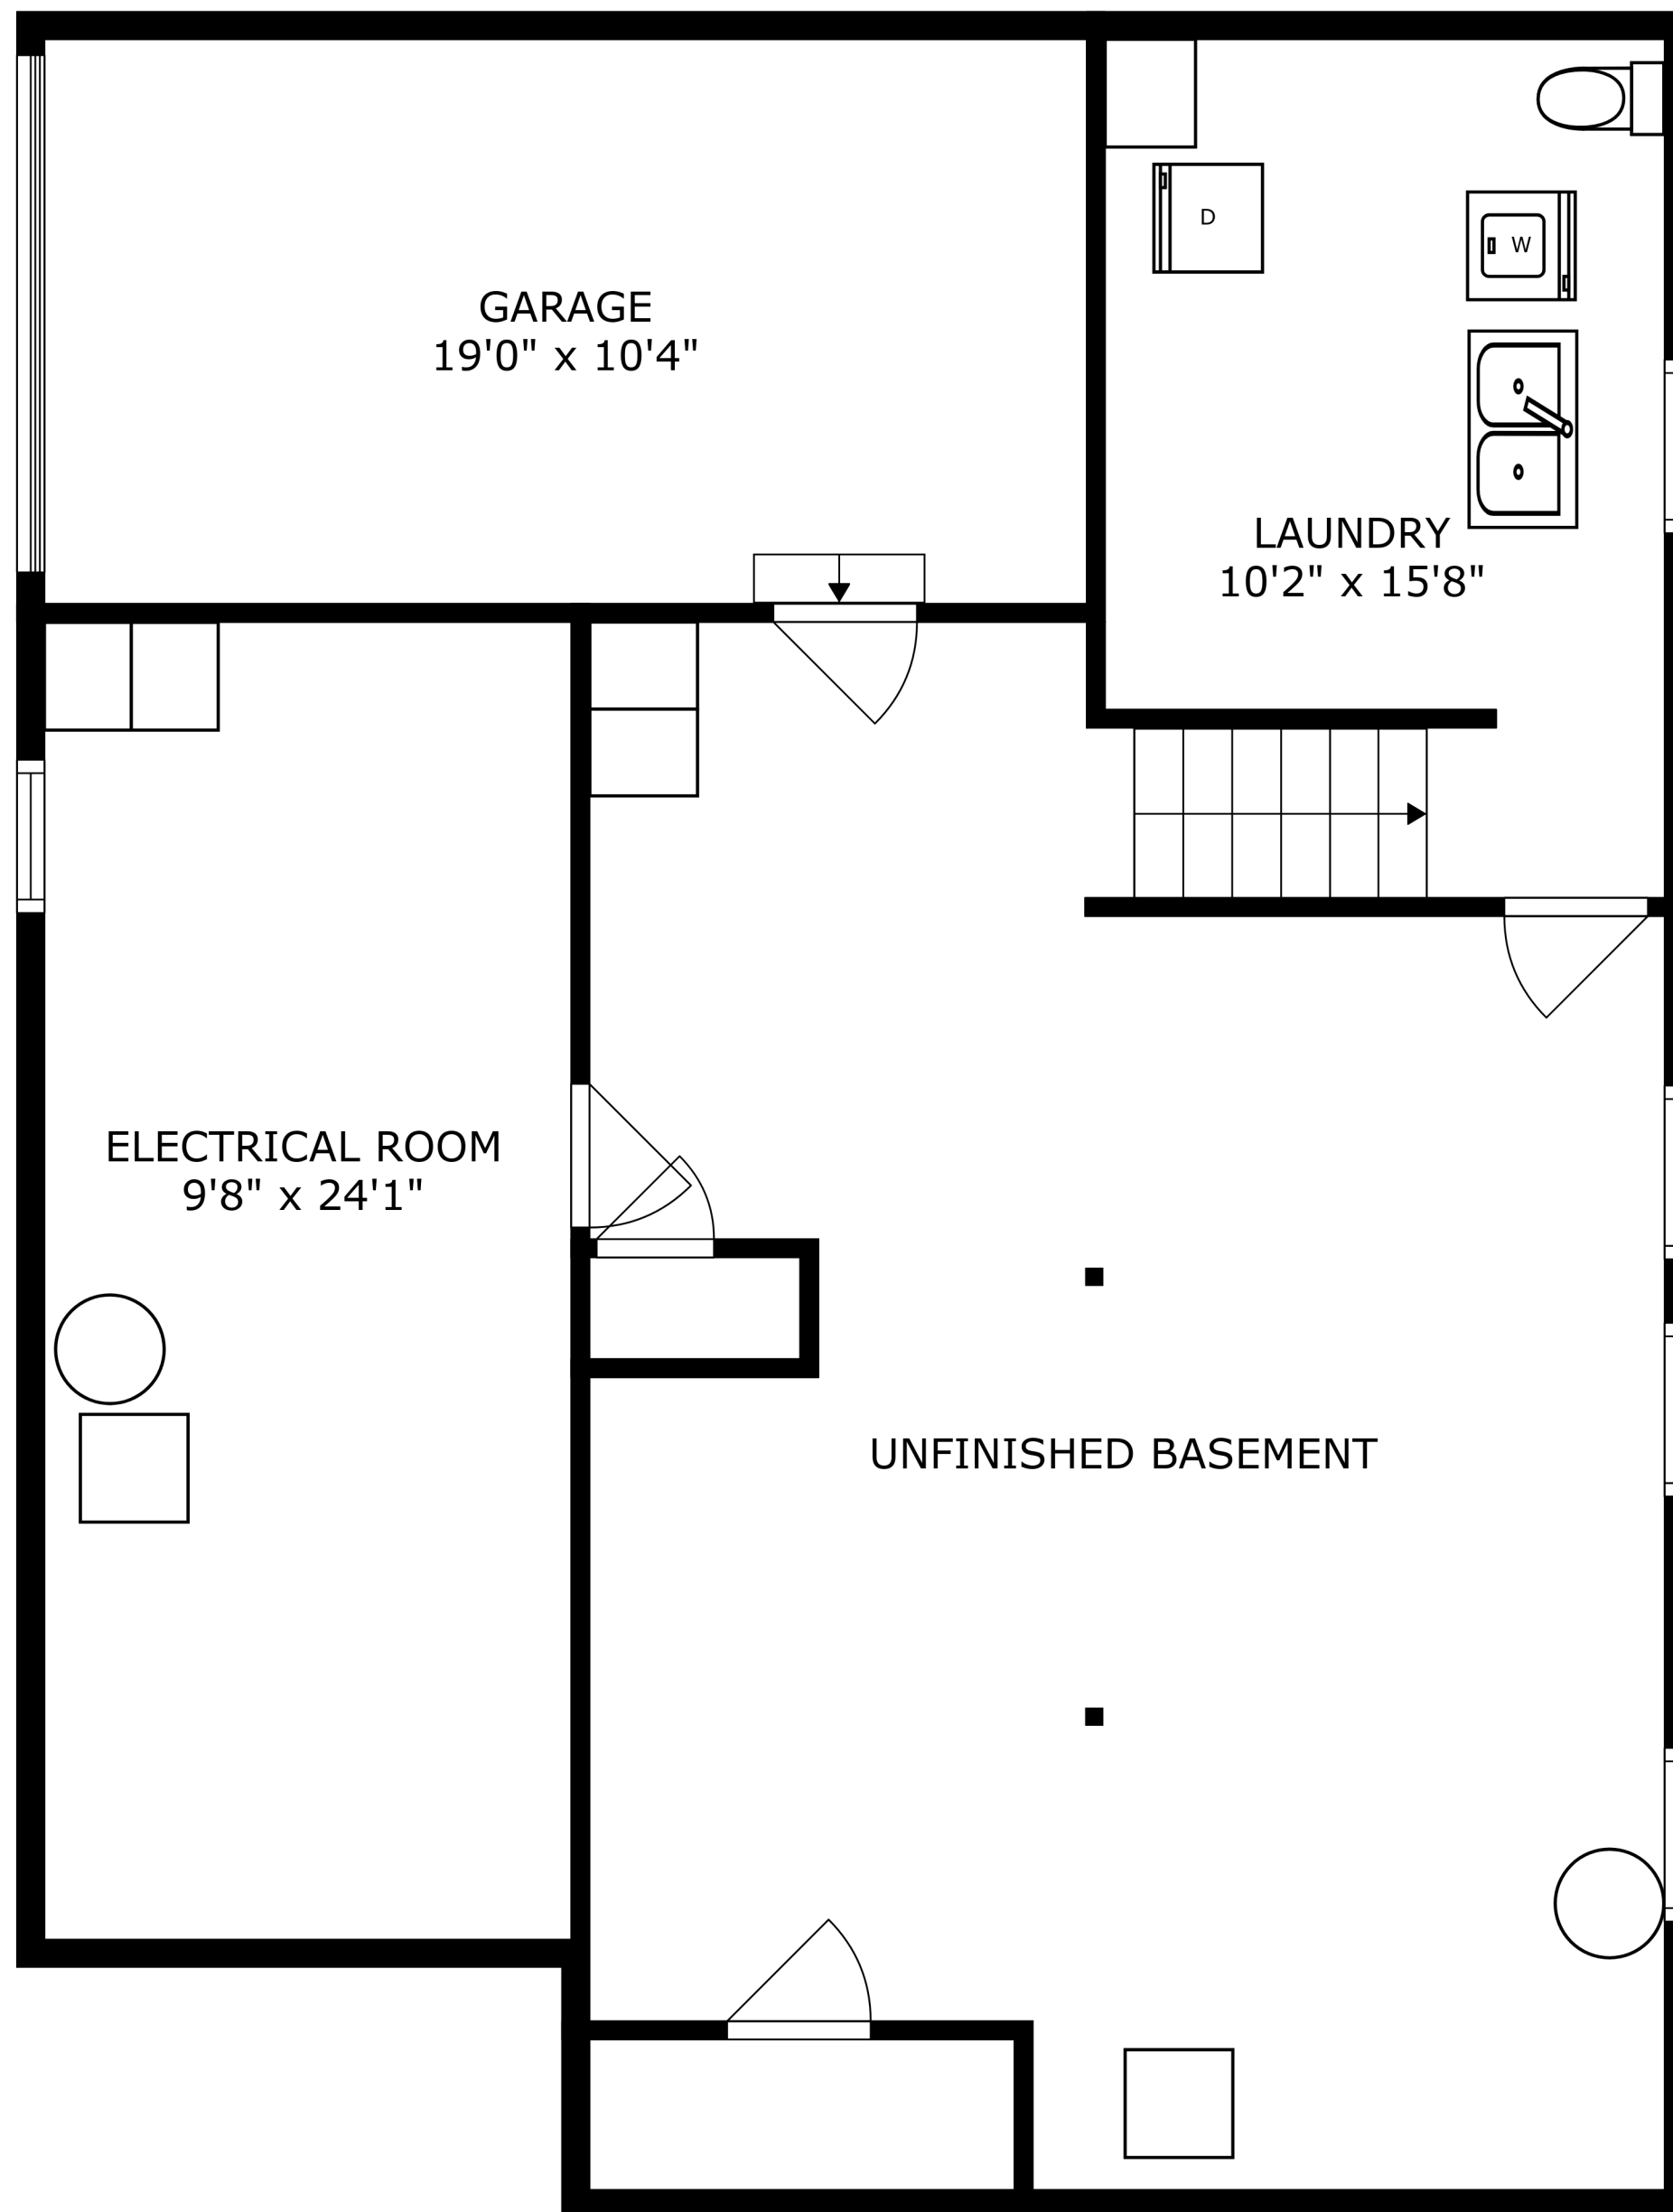

SIZES AND DIMENSIONS ARE APPROXIMATE, ACTUAL MAY VARY.

FINISHED ATTIC  
26'7" x 38'6"

SIZES AND DIMENSIONS ARE APPROXIMATE, ACTUAL MAY VARY.

SIZES AND DIMENSIONS ARE APPROXIMATE, ACTUAL MAY VARY.