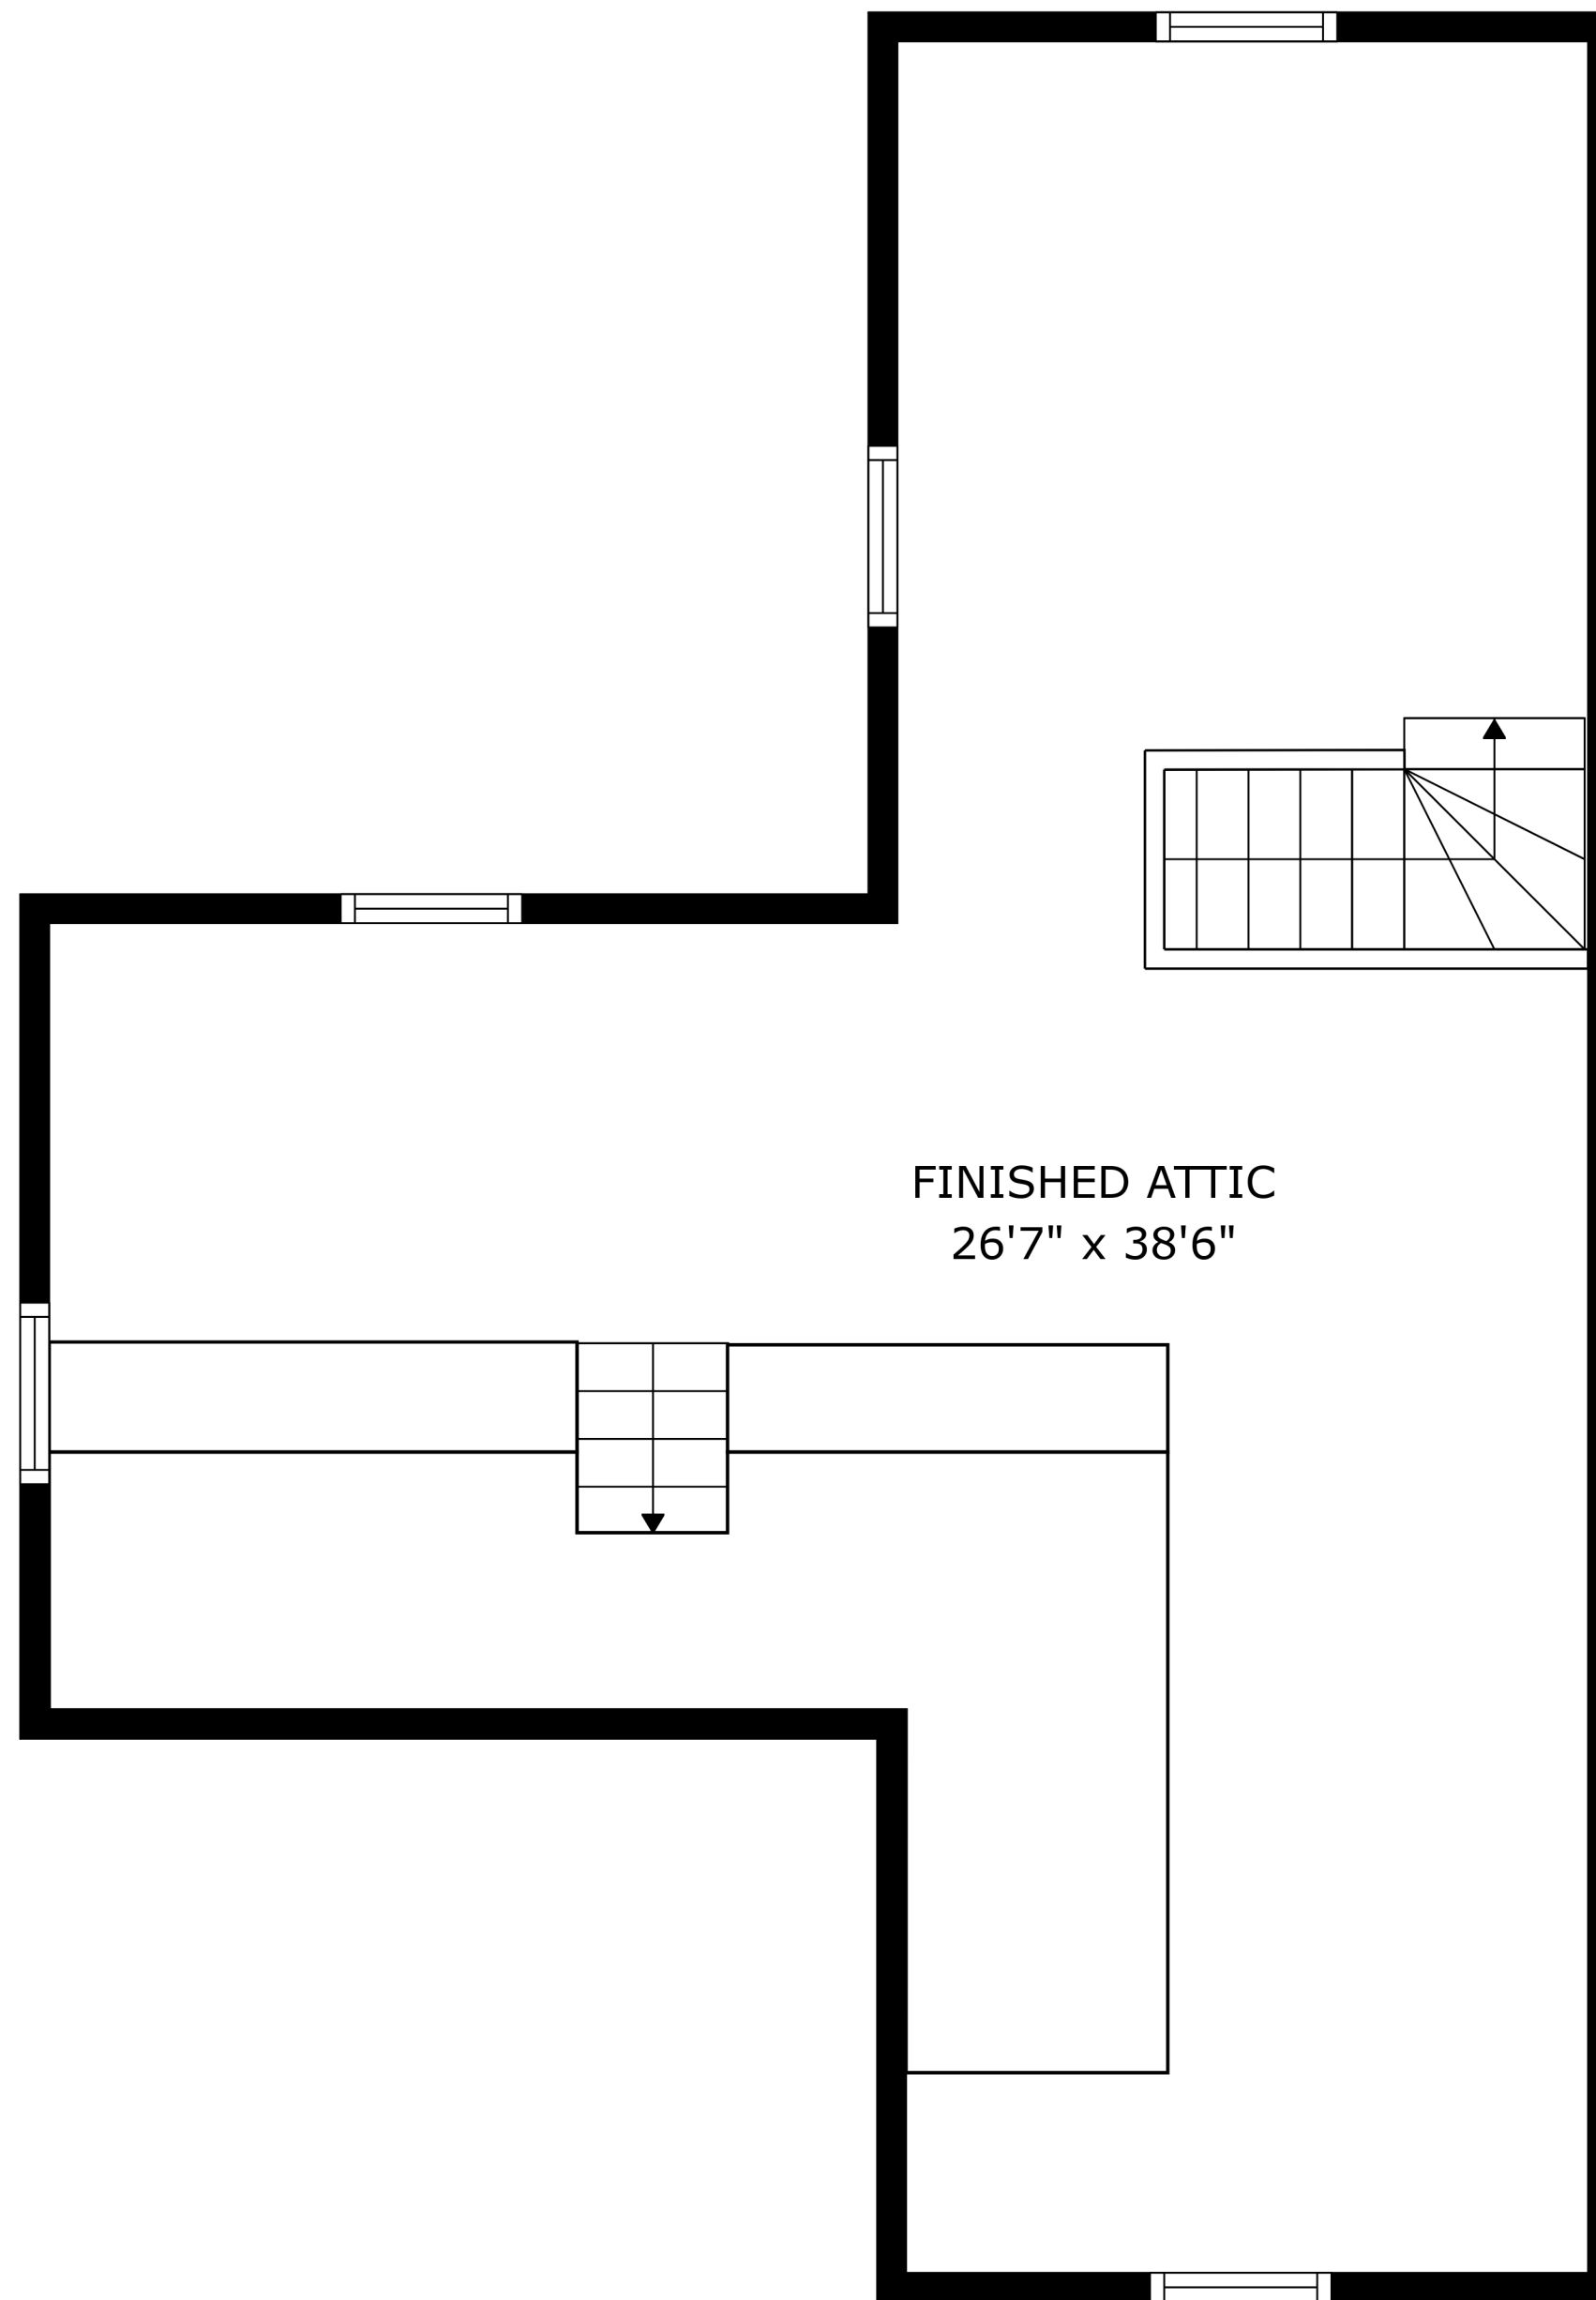

SIZES AND DIMENSIONS ARE APPROXIMATE, ACTUAL MAY VARY.

FINISHED ATTIC  
26'7" x 38'6"

SIZES AND DIMENSIONS ARE APPROXIMATE, ACTUAL MAY VARY.

SIZES AND DIMENSIONS ARE APPROXIMATE, ACTUAL MAY VARY.