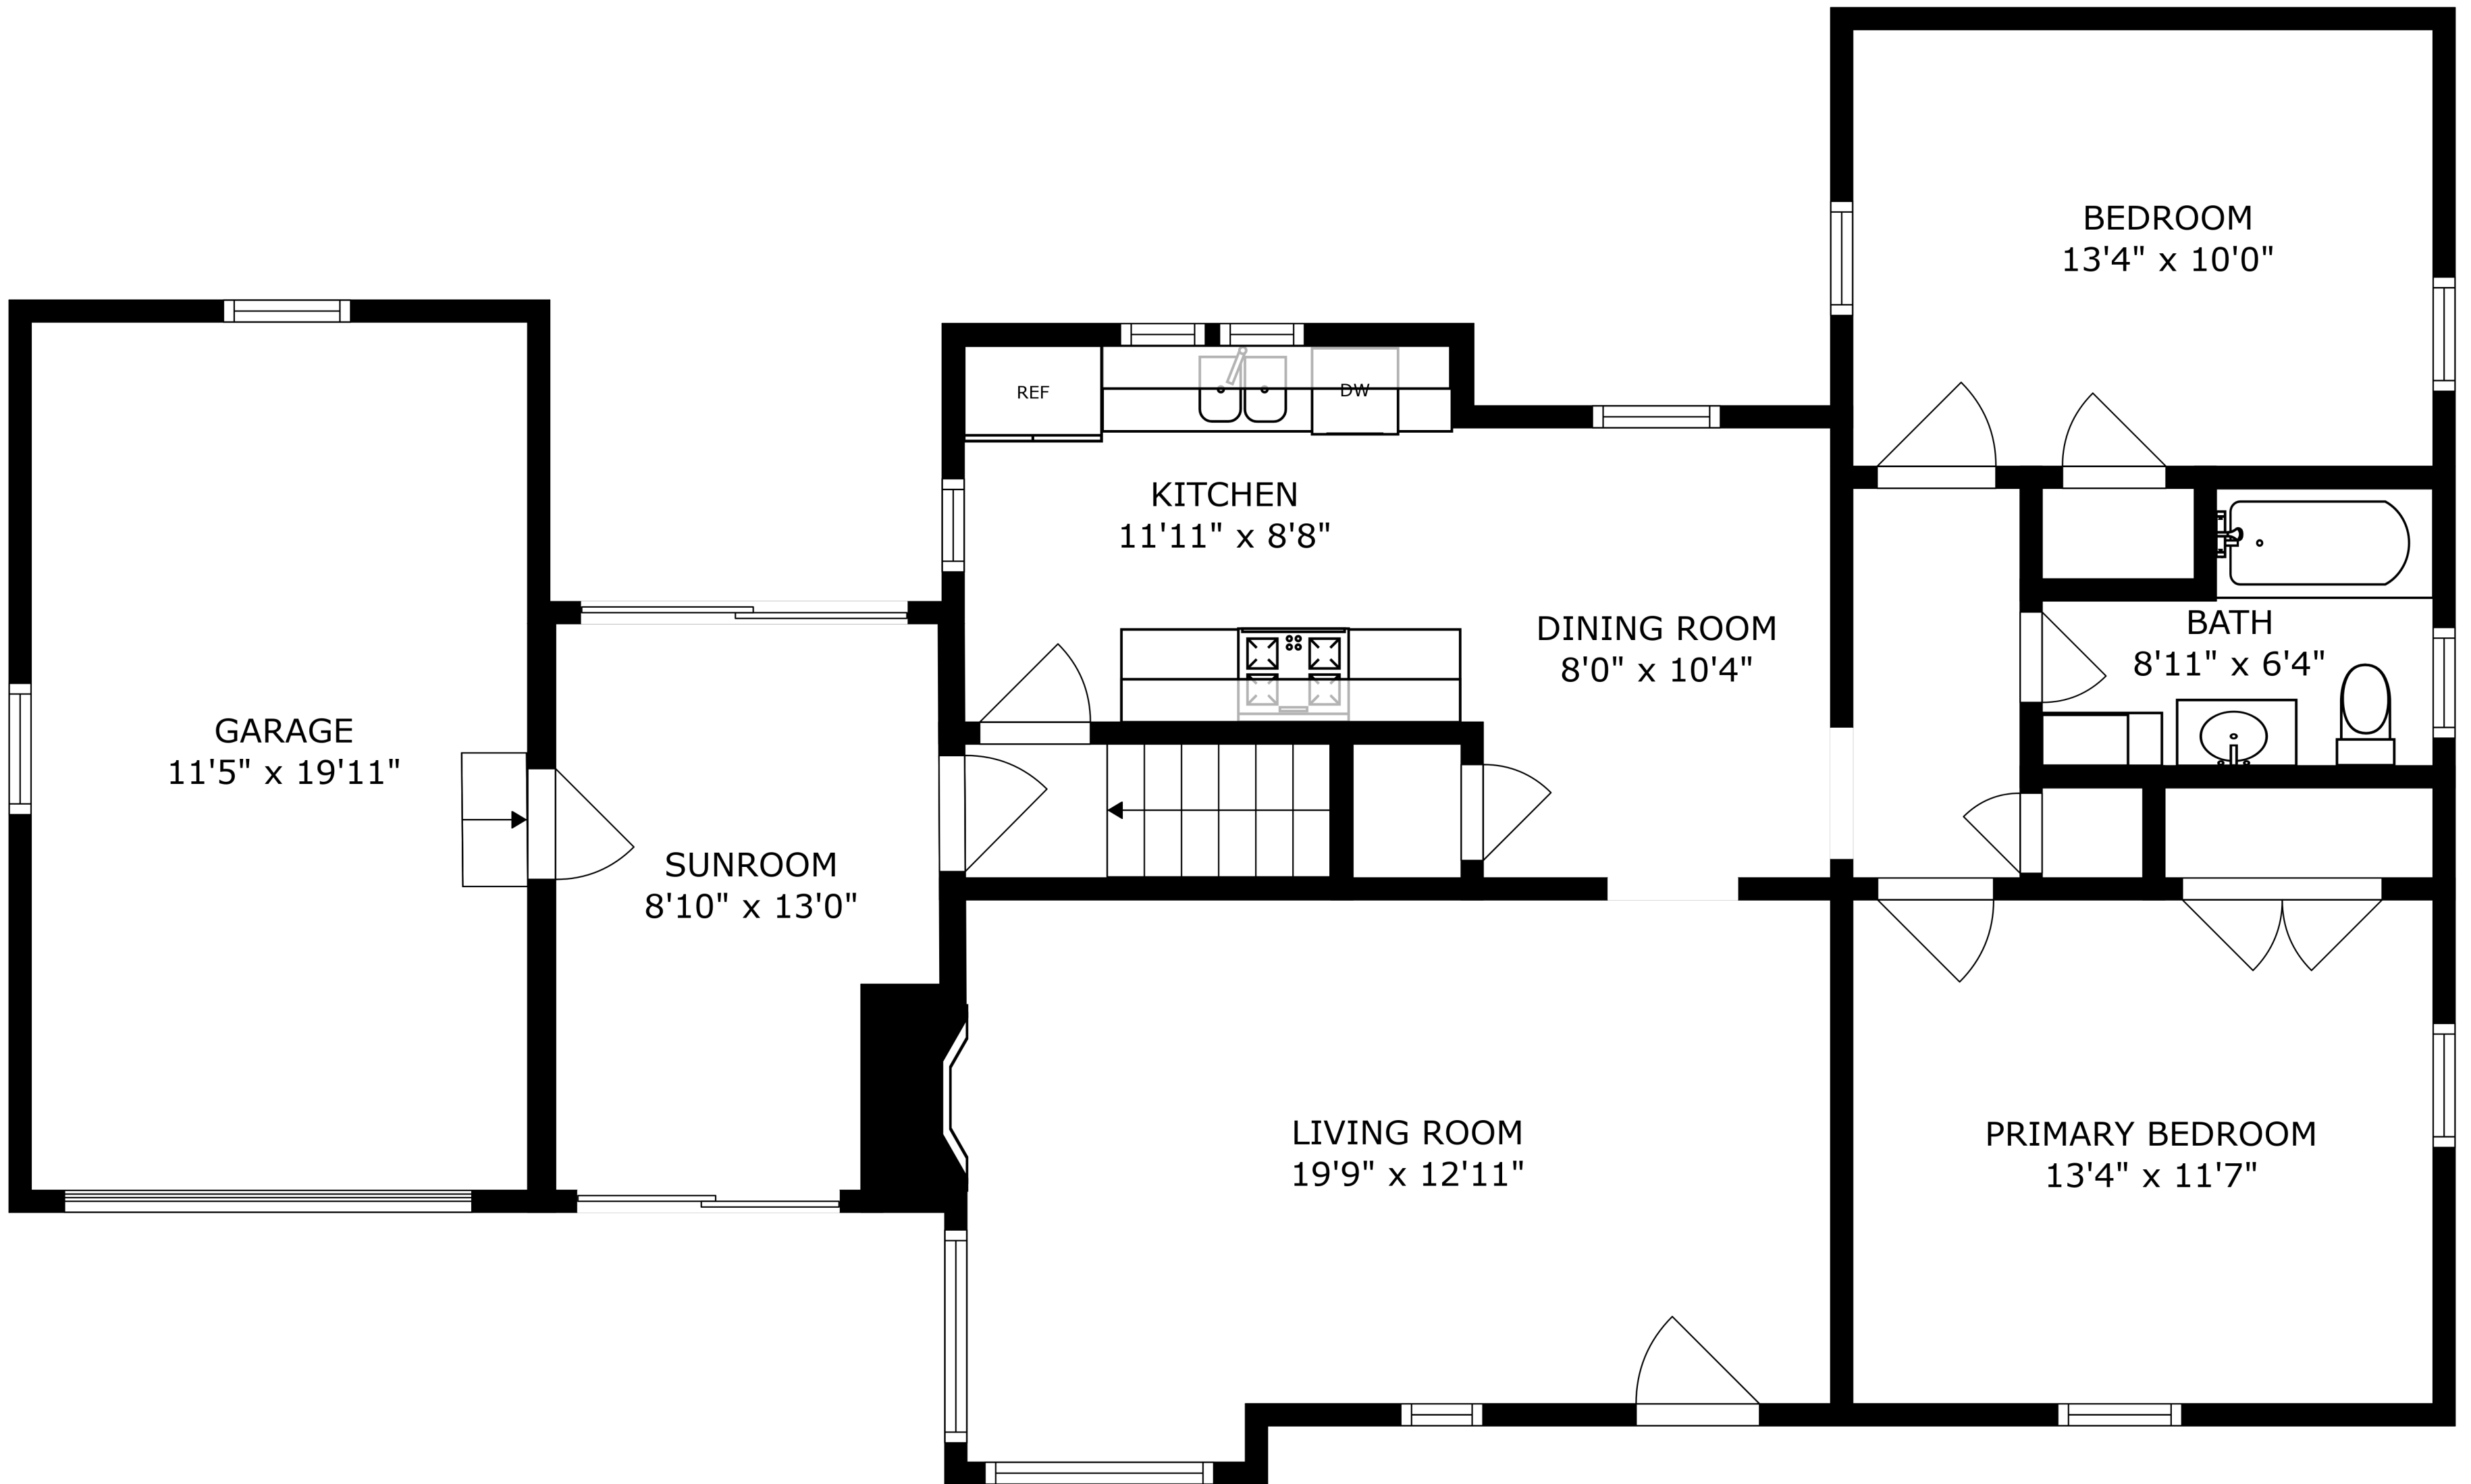

SIZES AND DIMENSIONS ARE APPROXIMATE, ACTUAL MAY VARY.

SIZES AND DIMENSIONS ARE APPROXIMATE, ACTUAL MAY VARY.

LAUNDRY
17'5" x 9'4"

RECREATION ROOM
19'4" x 30'3"

STORAGE
13'7" x 13'4"