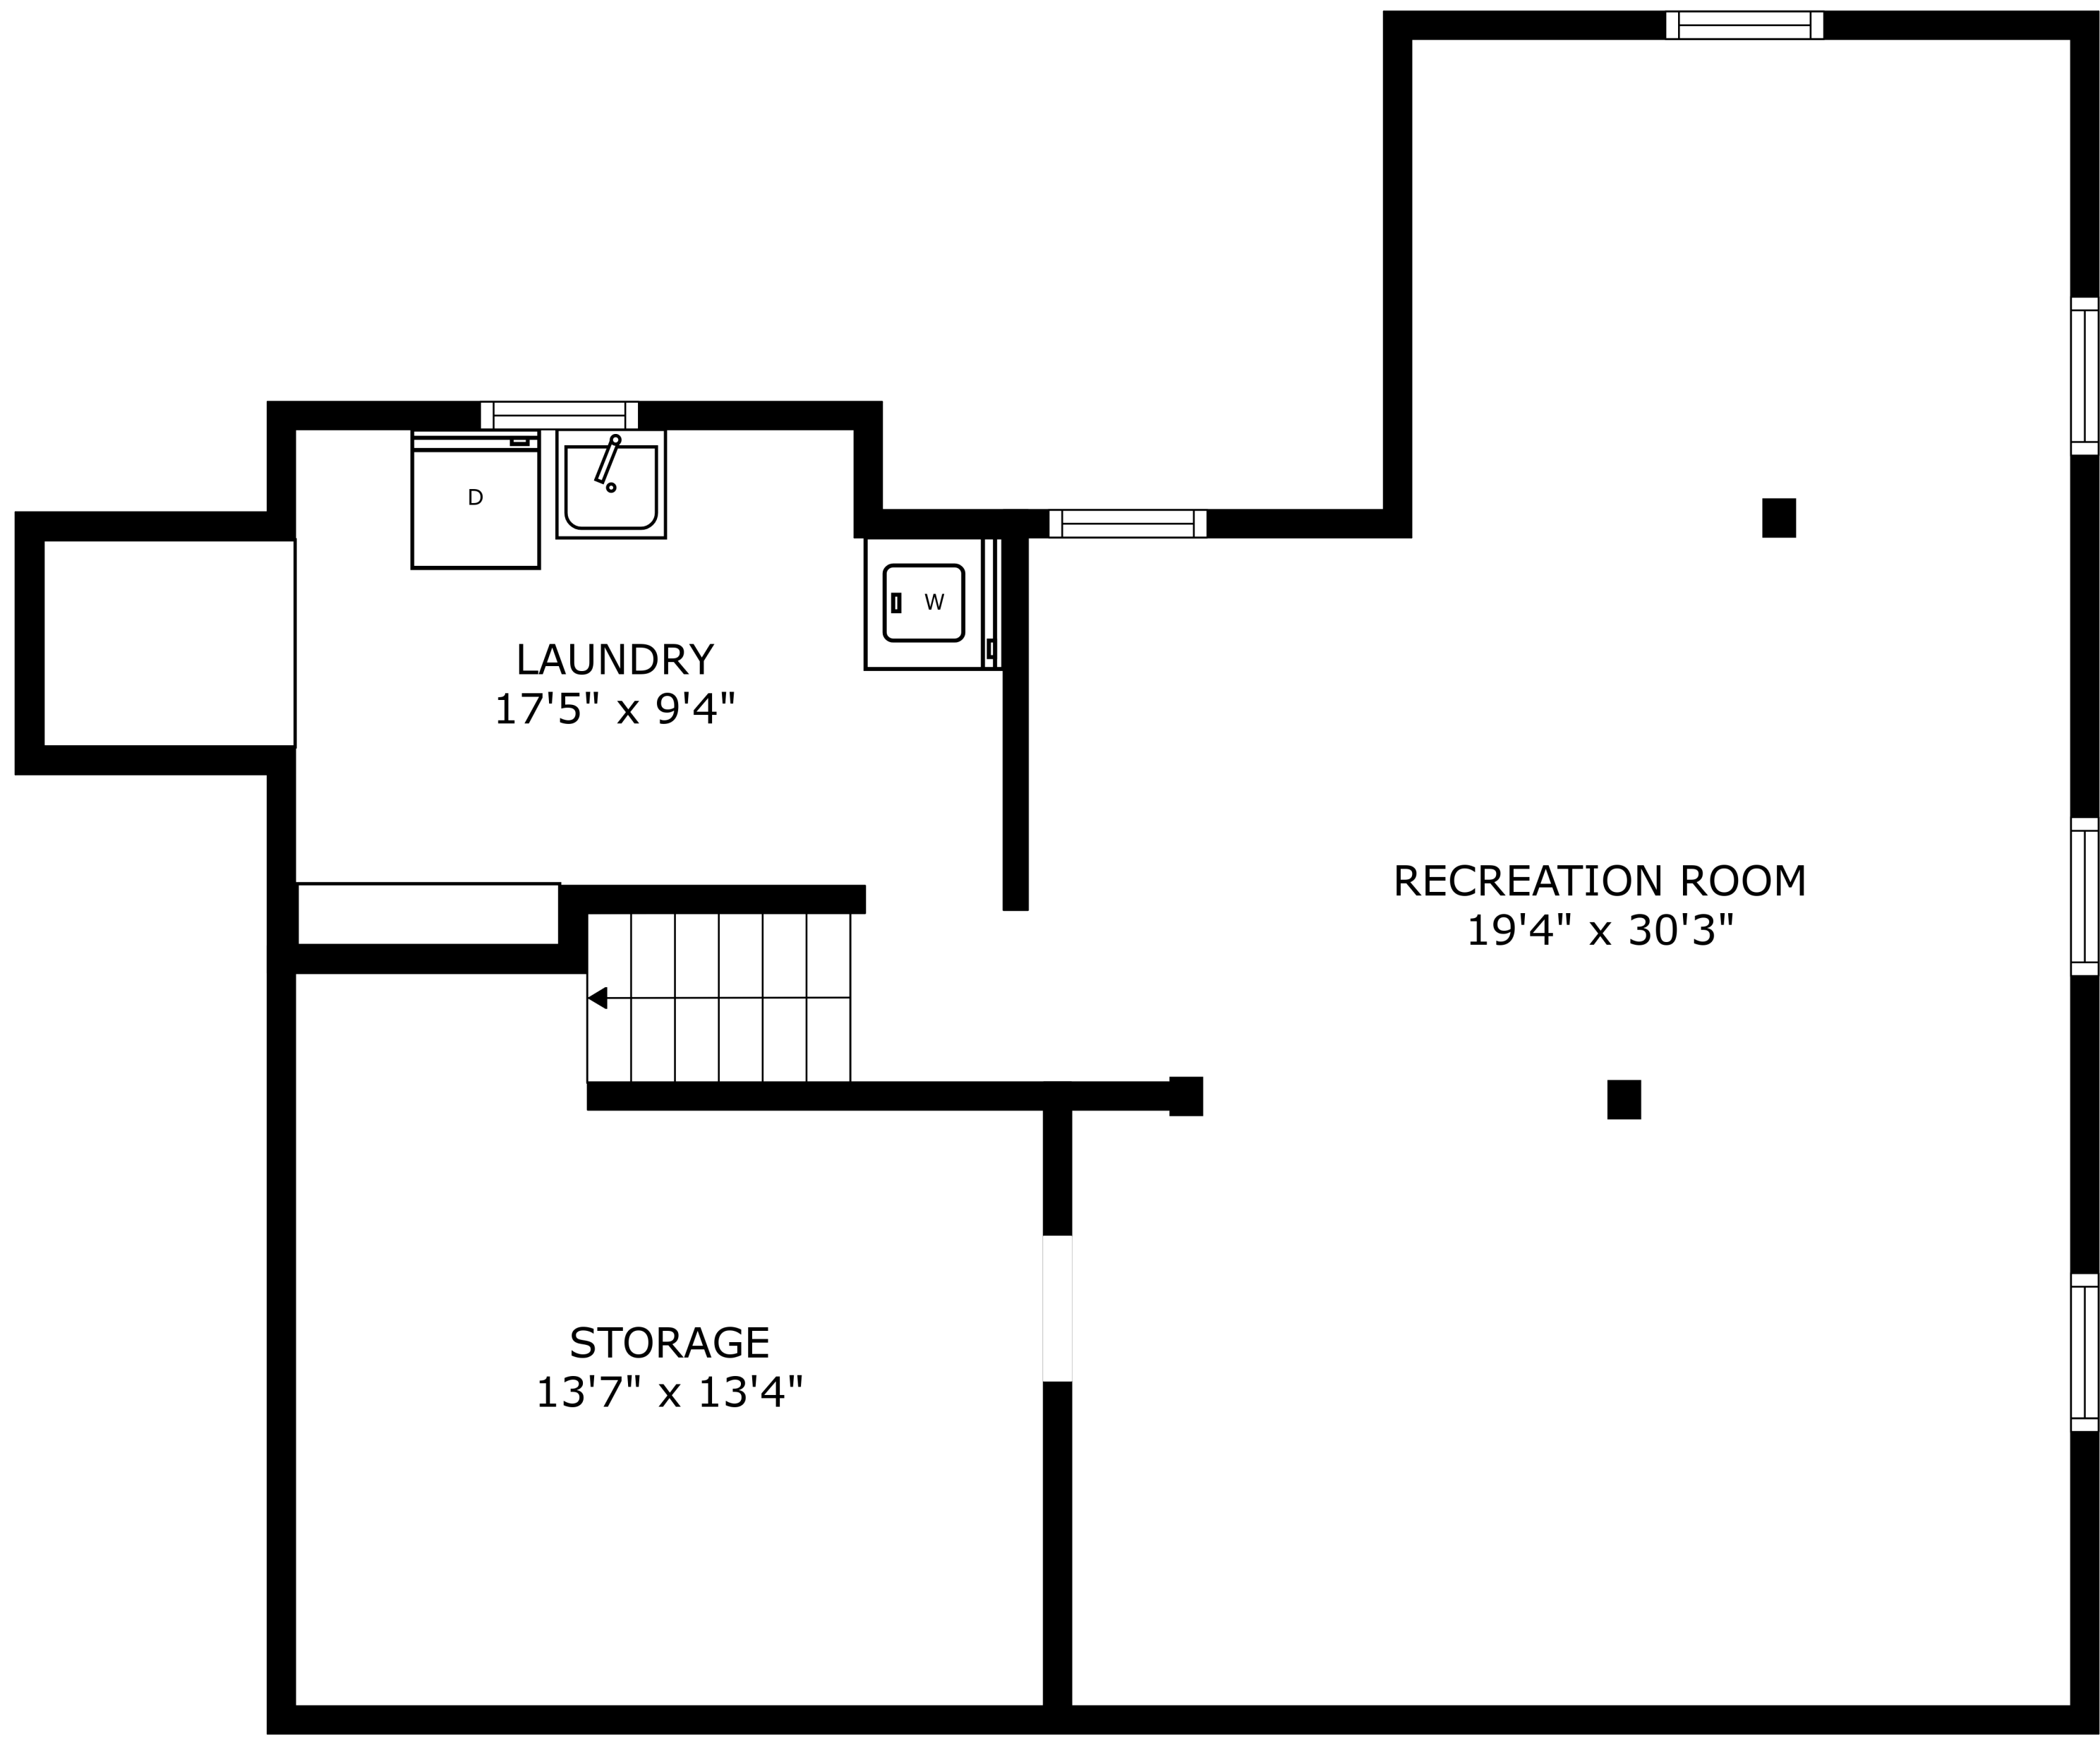

SIZES AND DIMENSIONS ARE APPROXIMATE, ACTUAL MAY VARY.

SIZES AND DIMENSIONS ARE APPROXIMATE, ACTUAL MAY VARY.

LAUNDRY
17'5" x 9'4"

RECREATION ROOM
19'4" x 30'3"

STORAGE
13'7" x 13'4"