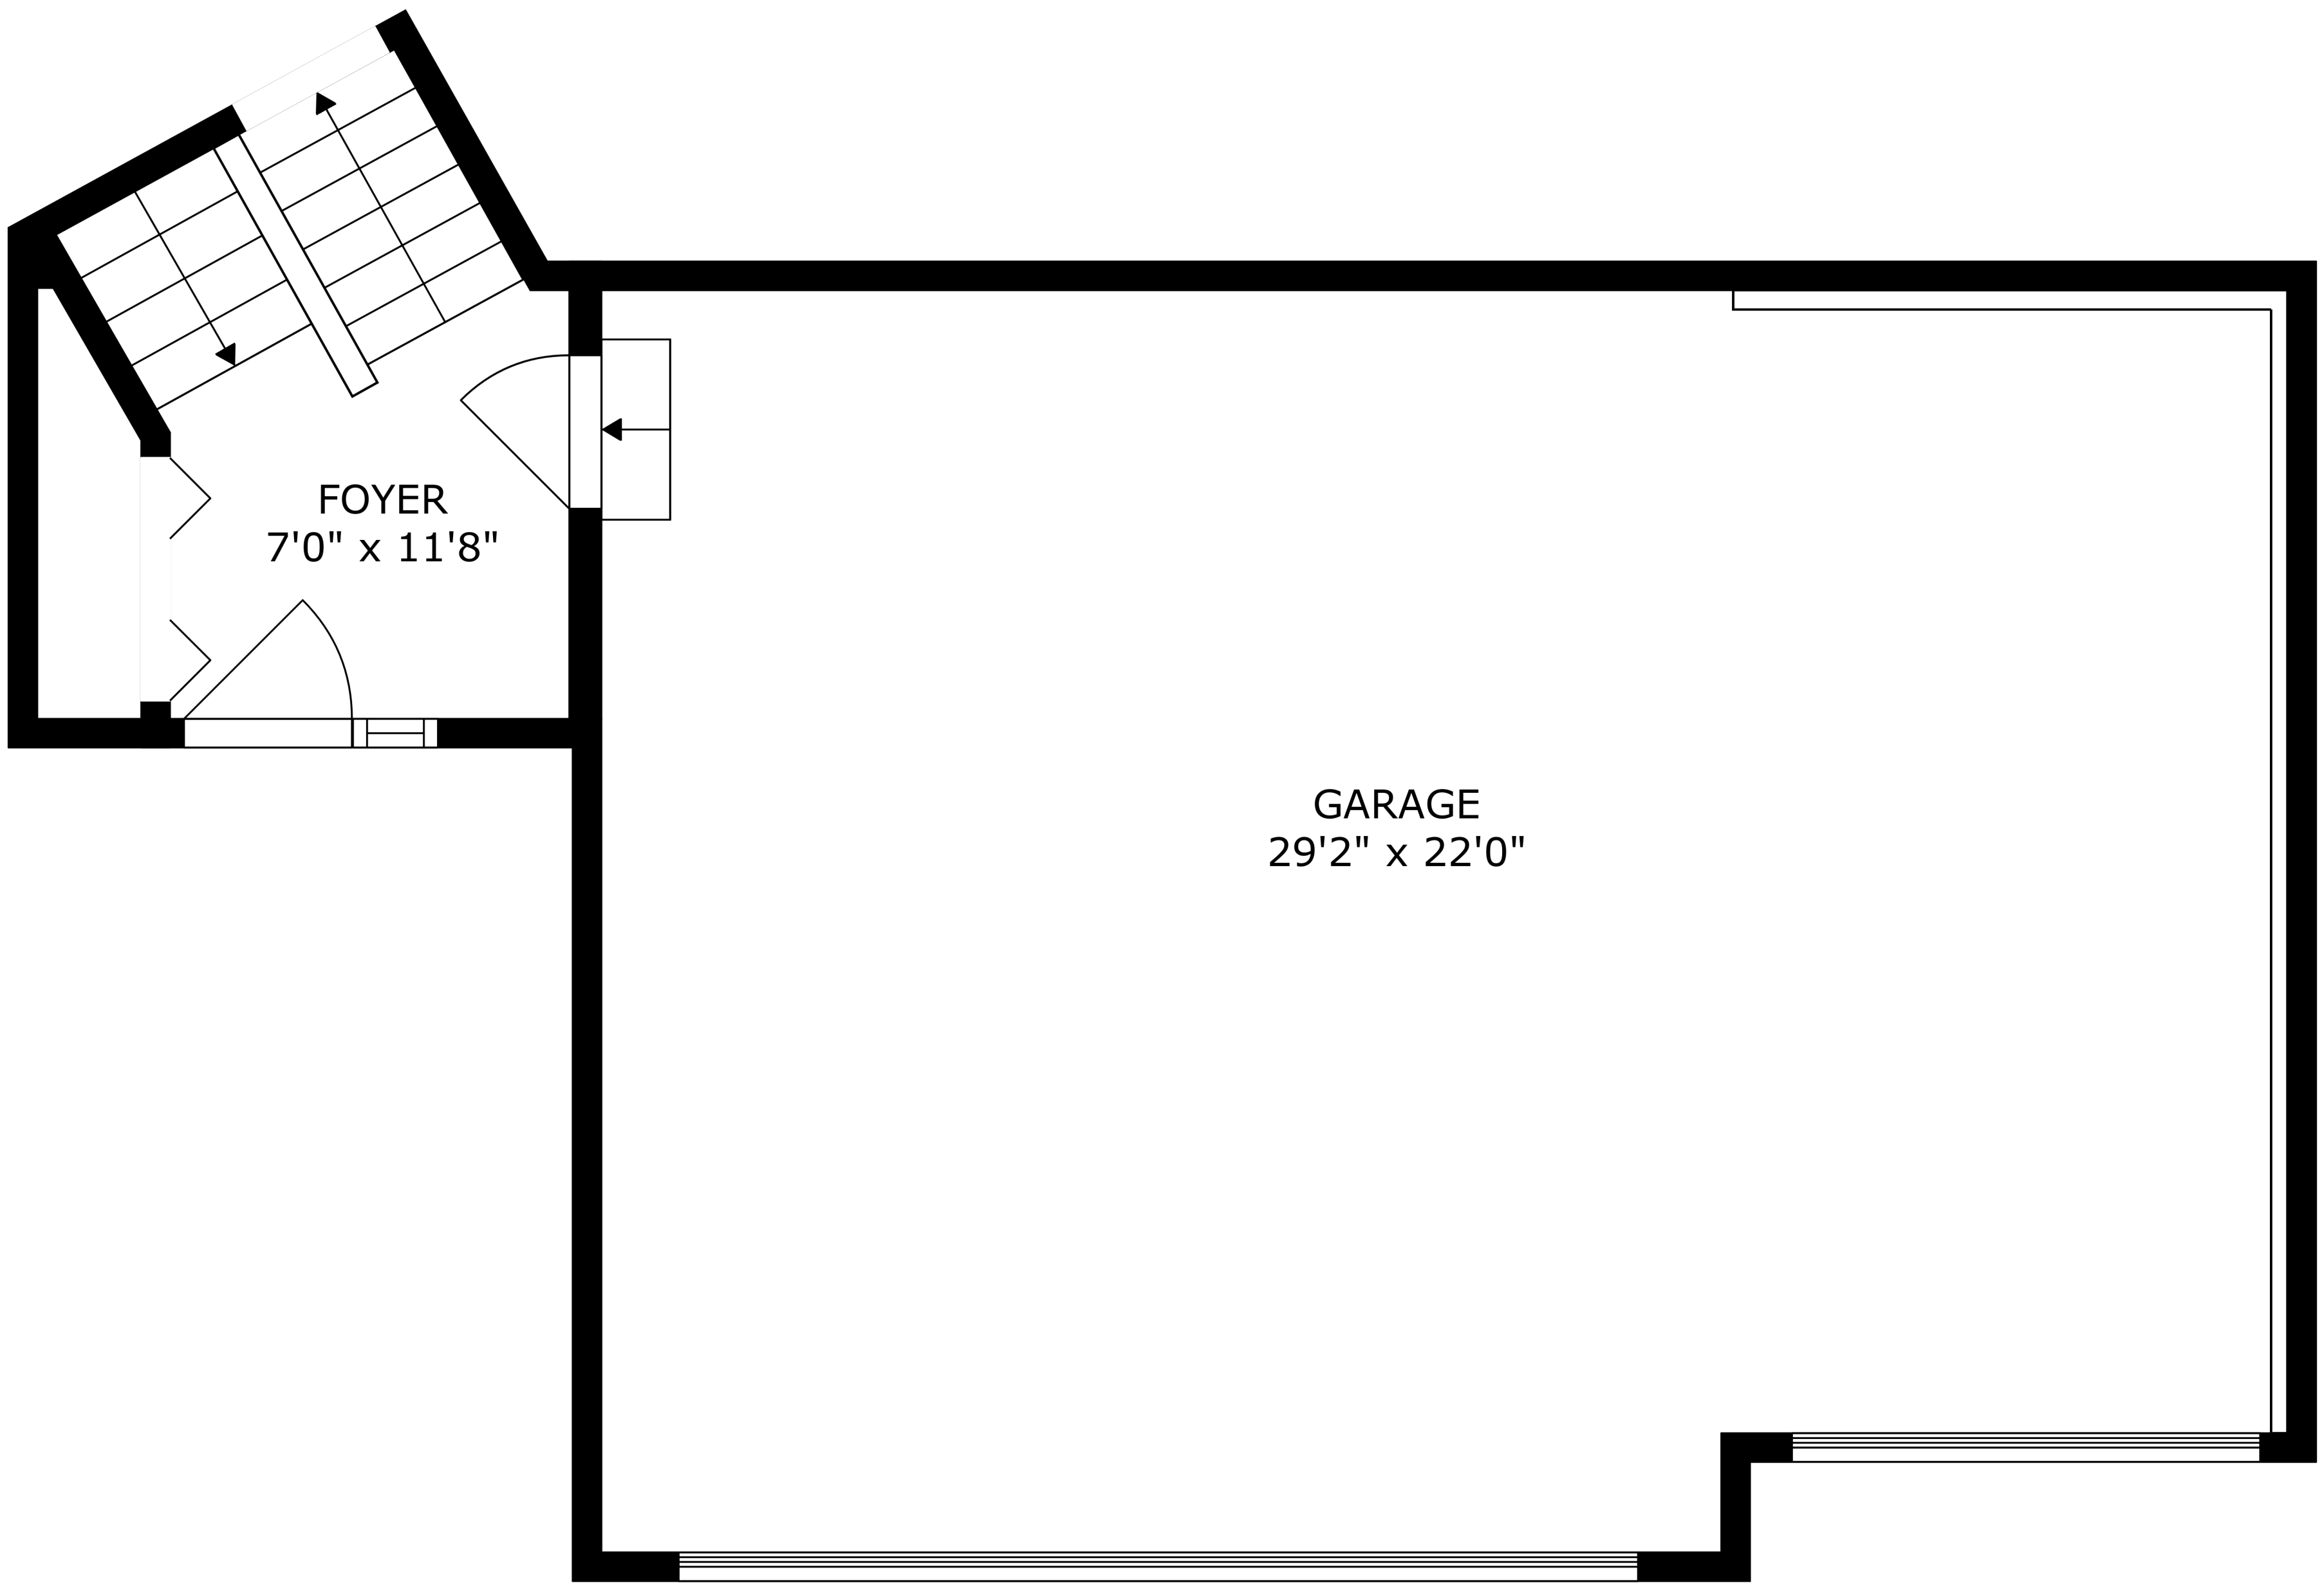

SIZES AND DIMENSIONS ARE APPROXIMATE, ACTUAL MAY VARY.

SIZES AND DIMENSIONS ARE APPROXIMATE, ACTUAL MAY VARY.

FOYER
7'0" x 11'8"

GARAGE
29'2" x 22'0"

SIZES AND DIMENSIONS ARE APPROXIMATE, ACTUAL MAY VARY.