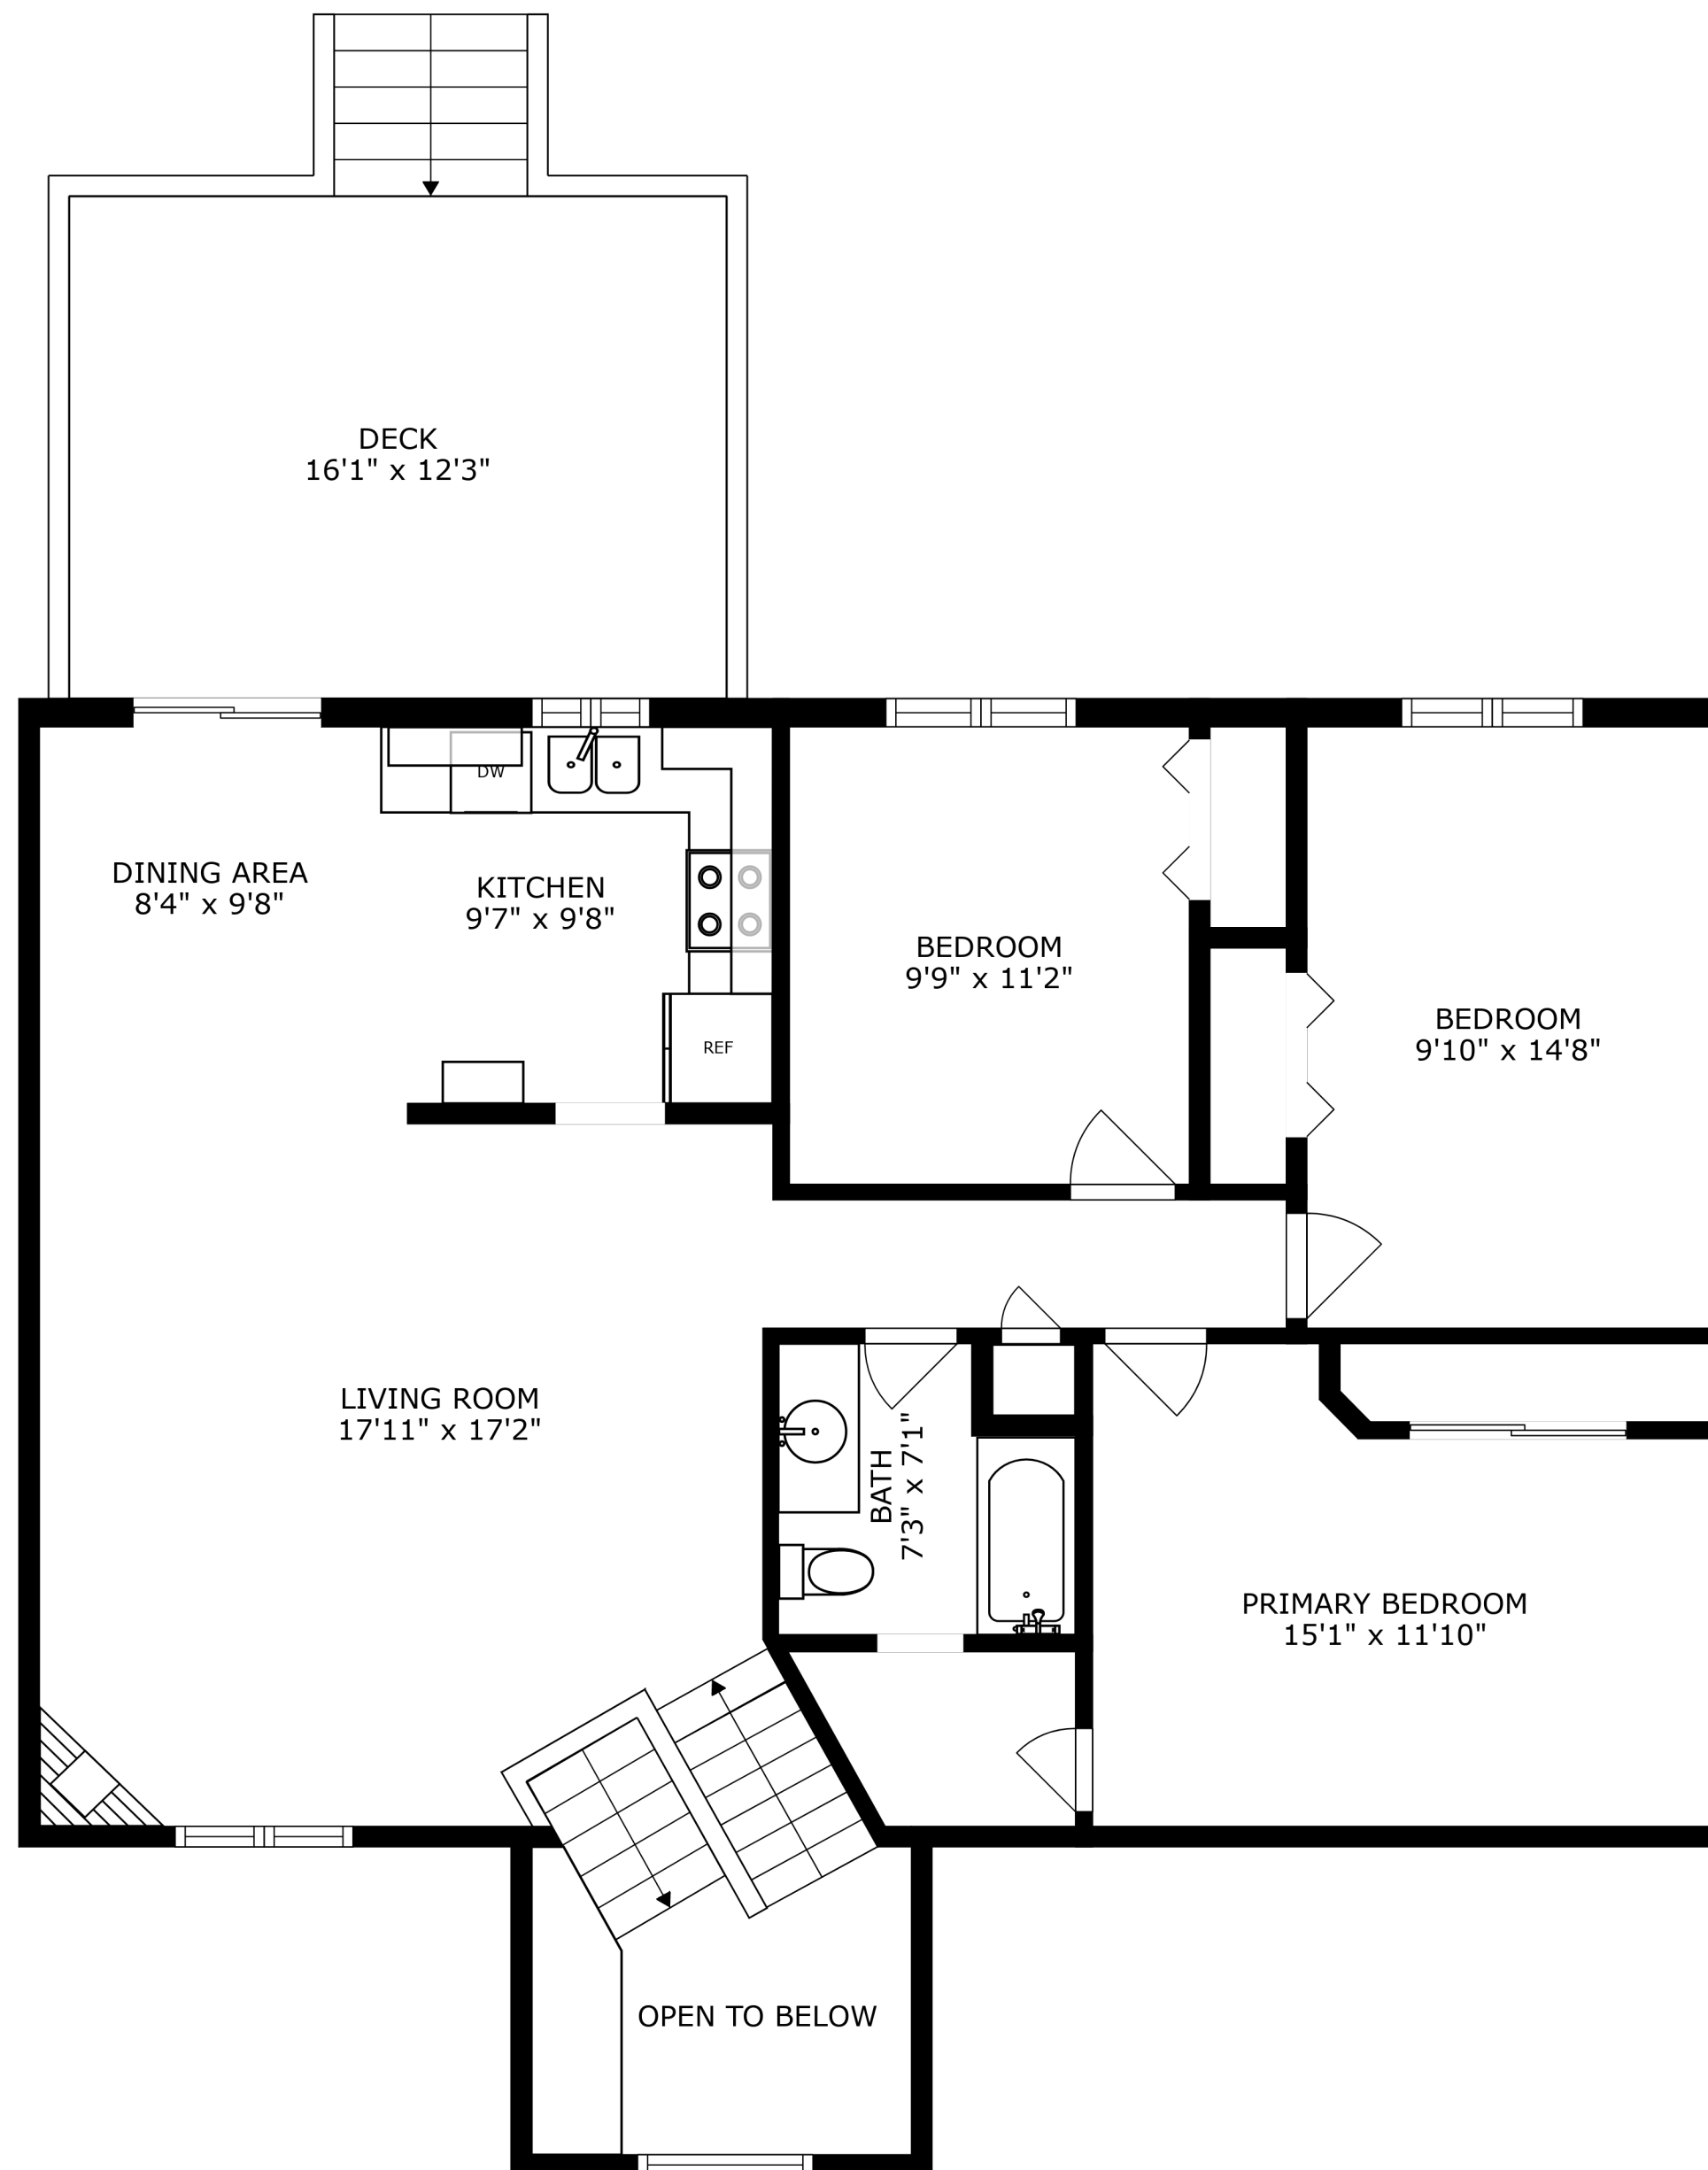

SIZES AND DIMENSIONS ARE APPROXIMATE, ACTUAL MAY VARY.

SIZES AND DIMENSIONS ARE APPROXIMATE, ACTUAL MAY VARY.

FOYER
7'0" x 11'8"

GARAGE
29'2" x 22'0"

SIZES AND DIMENSIONS ARE APPROXIMATE, ACTUAL MAY VARY.