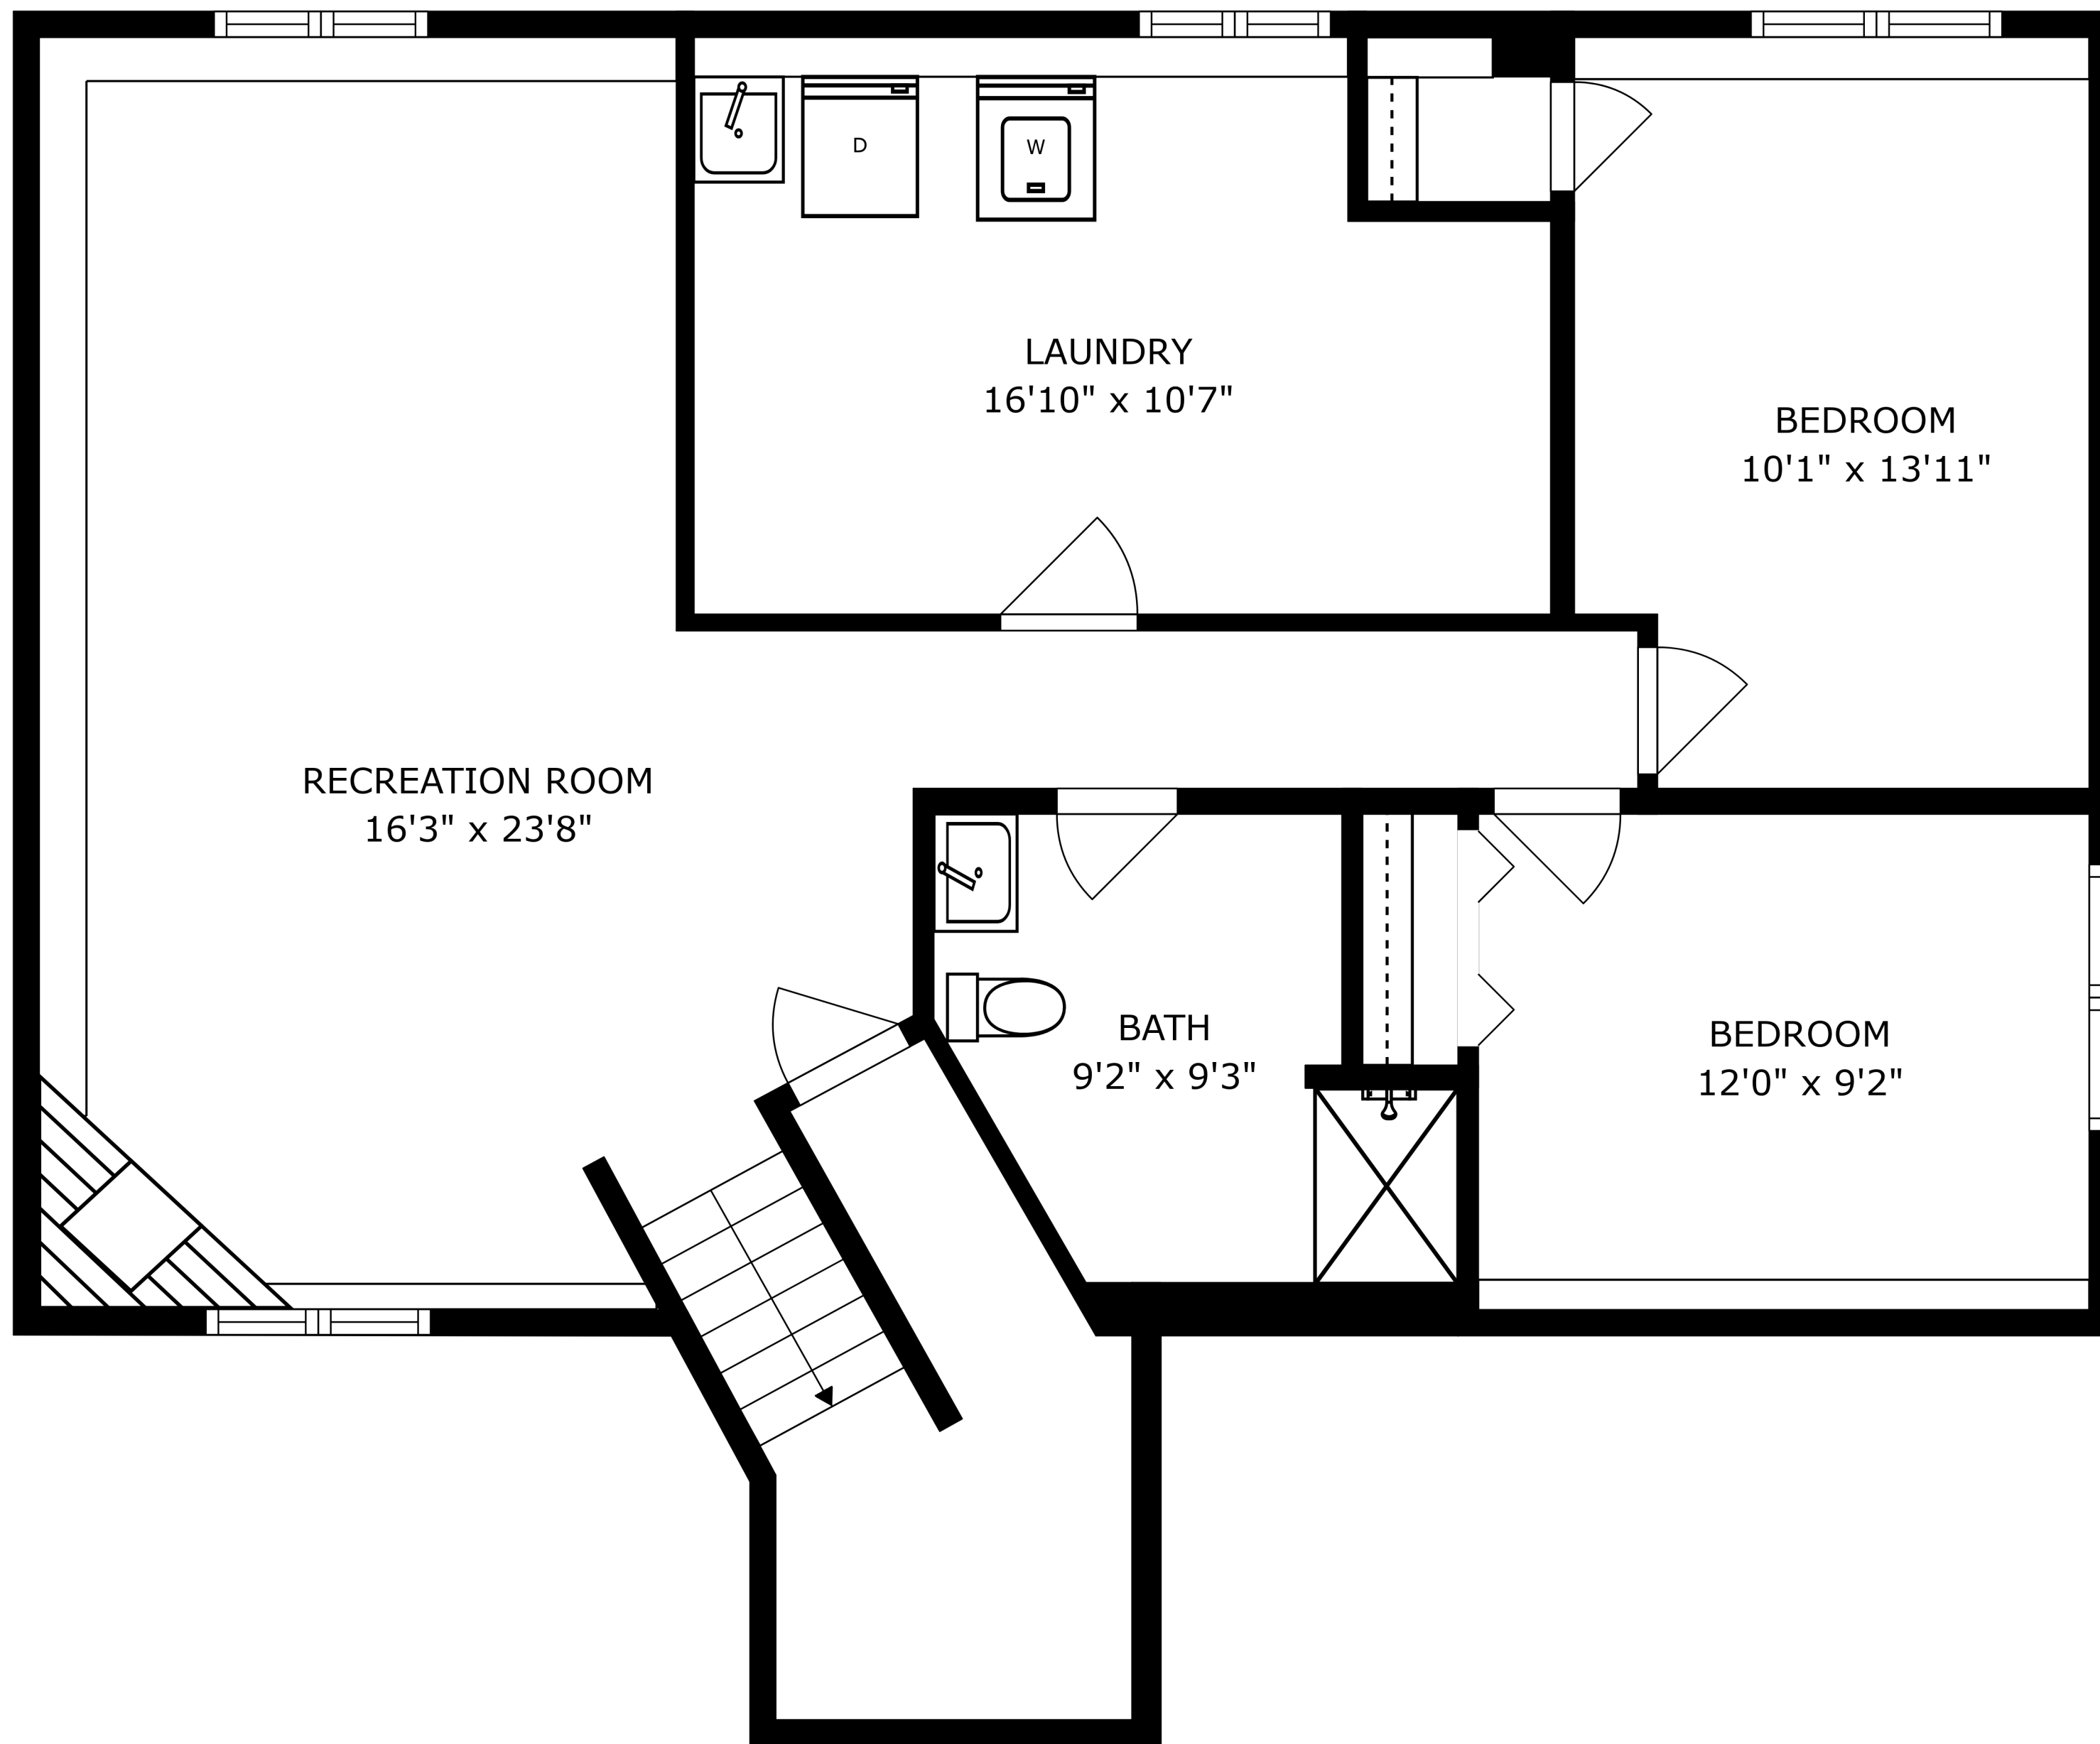

SIZES AND DIMENSIONS ARE APPROXIMATE, ACTUAL MAY VARY.

SIZES AND DIMENSIONS ARE APPROXIMATE, ACTUAL MAY VARY.

FOYER
7'0" x 11'8"

GARAGE
29'2" x 22'0"

SIZES AND DIMENSIONS ARE APPROXIMATE, ACTUAL MAY VARY.